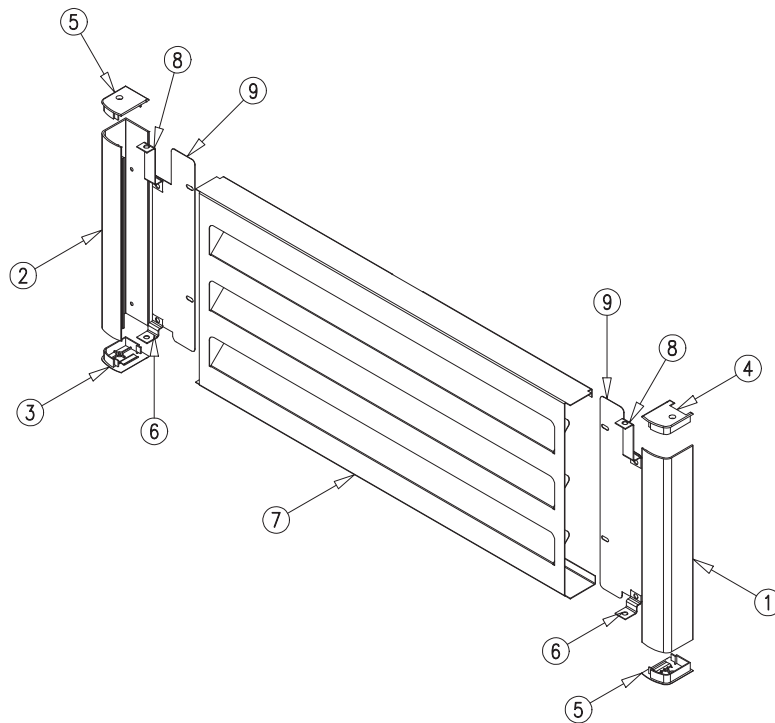

Front Grill Assembly