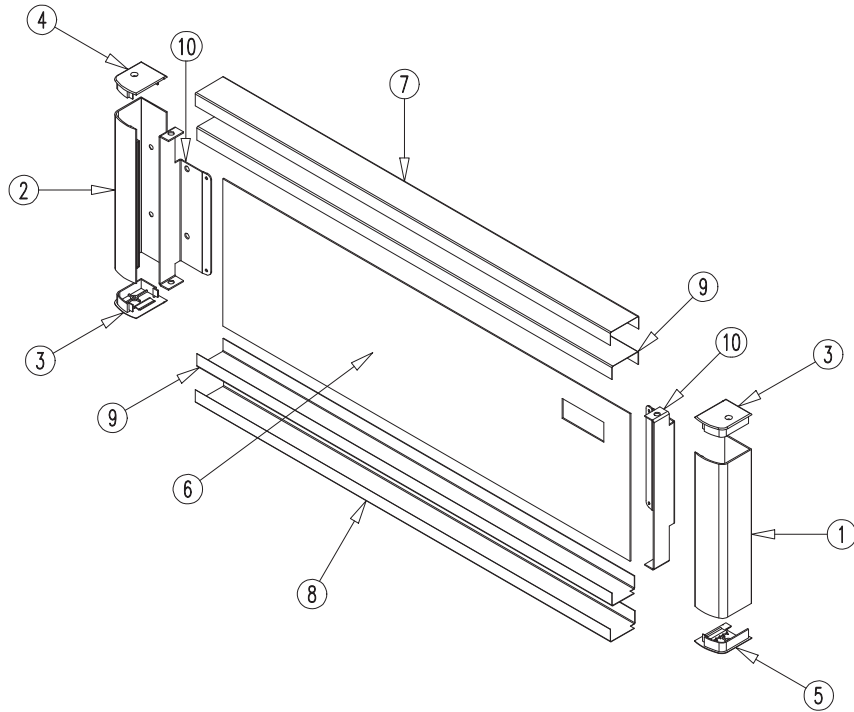

SIGN AND FRONT GRILL ASSEMBLY

Sign Assembly