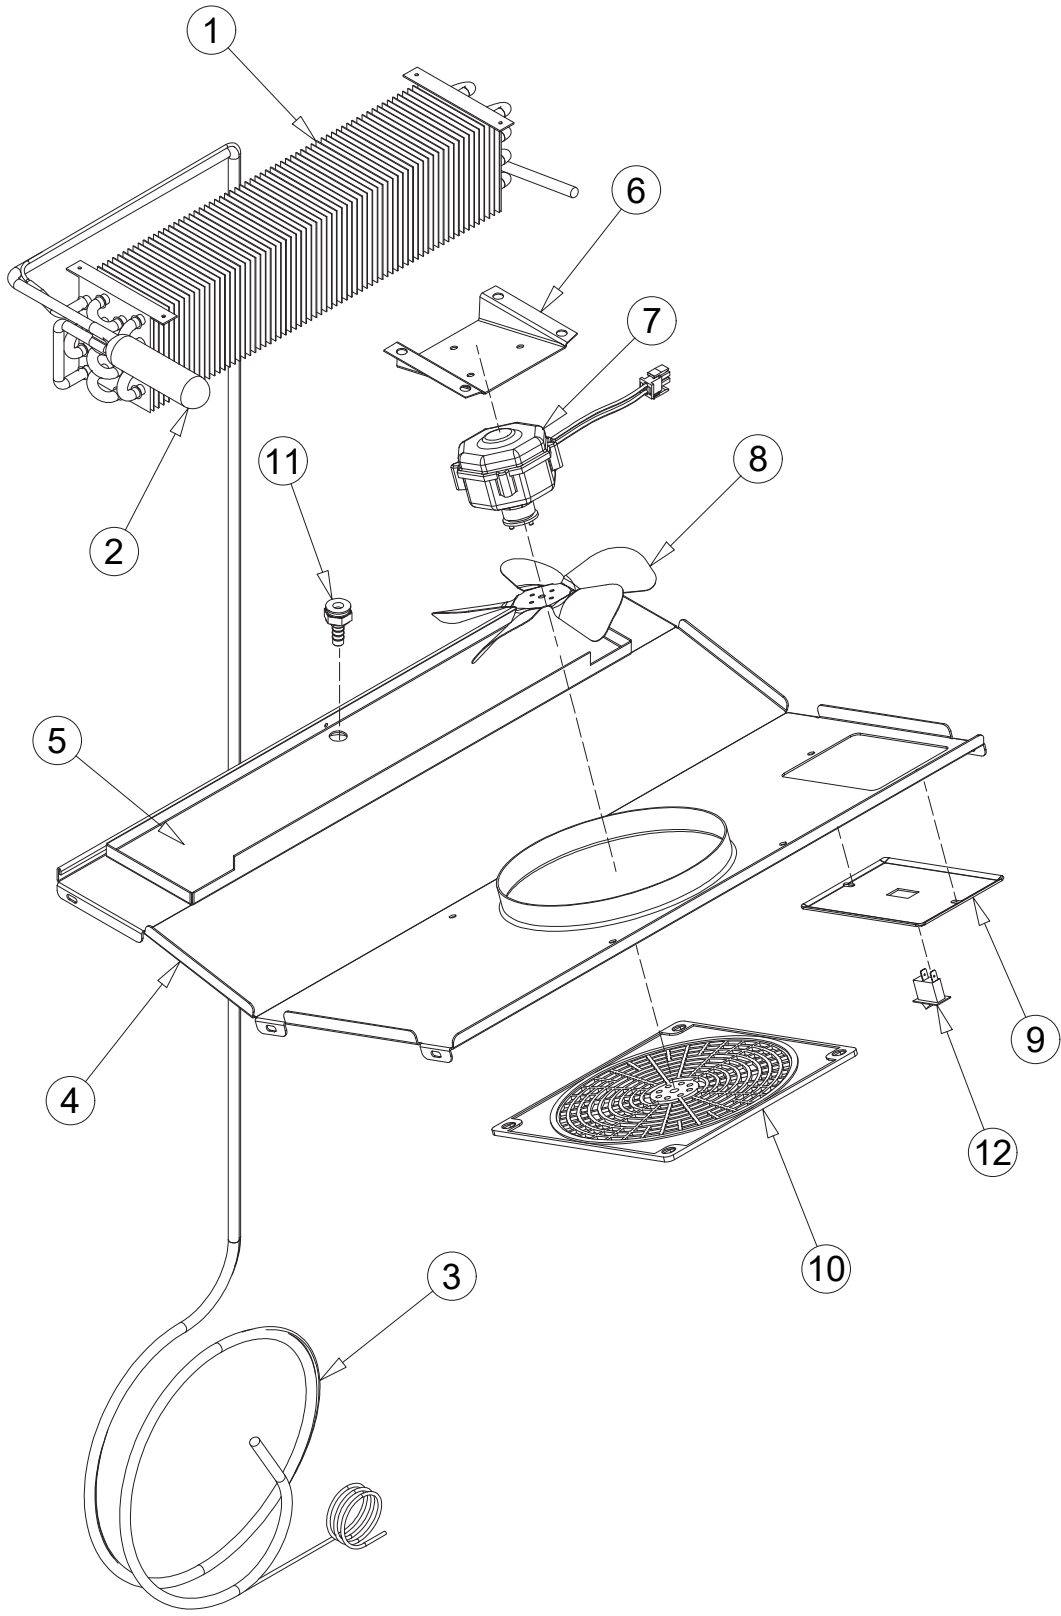

HOSHIZAKI

EVAPORATOR ASSEMBLY

HOSHIZAKI

EVAPORATOR ASSEMBLY

<i>Item No.</i>	<i>Description</i>	<i>Part No.</i>	<i>Quantity per cooler</i>
1	EVAPORATOR	CO-312	1
2	ACCUMULATOR	DR-19-C	1
3	HEAT EXCHANGER	TUB-1130	1
4	BAFFLE	OT-17171	1
5	EVAPORATOR DRAIN PAN	OT-10850	1
6	EVAPORATOR FAN MOTOR BRACKET	OT-12203	1
7	EVAPORATOR FAN MOTOR	FA-70-VU	1
8	EVAPORATOR FAN BLADE	FA-2-EBM	1
9	SWITCH BRACKET	OT-9981	1
10	FAN GUARD	FA-62	1
11	PLASTIC DRAIN	DR-1-P	1
12	LIGHT SWITCH	EL-305	1