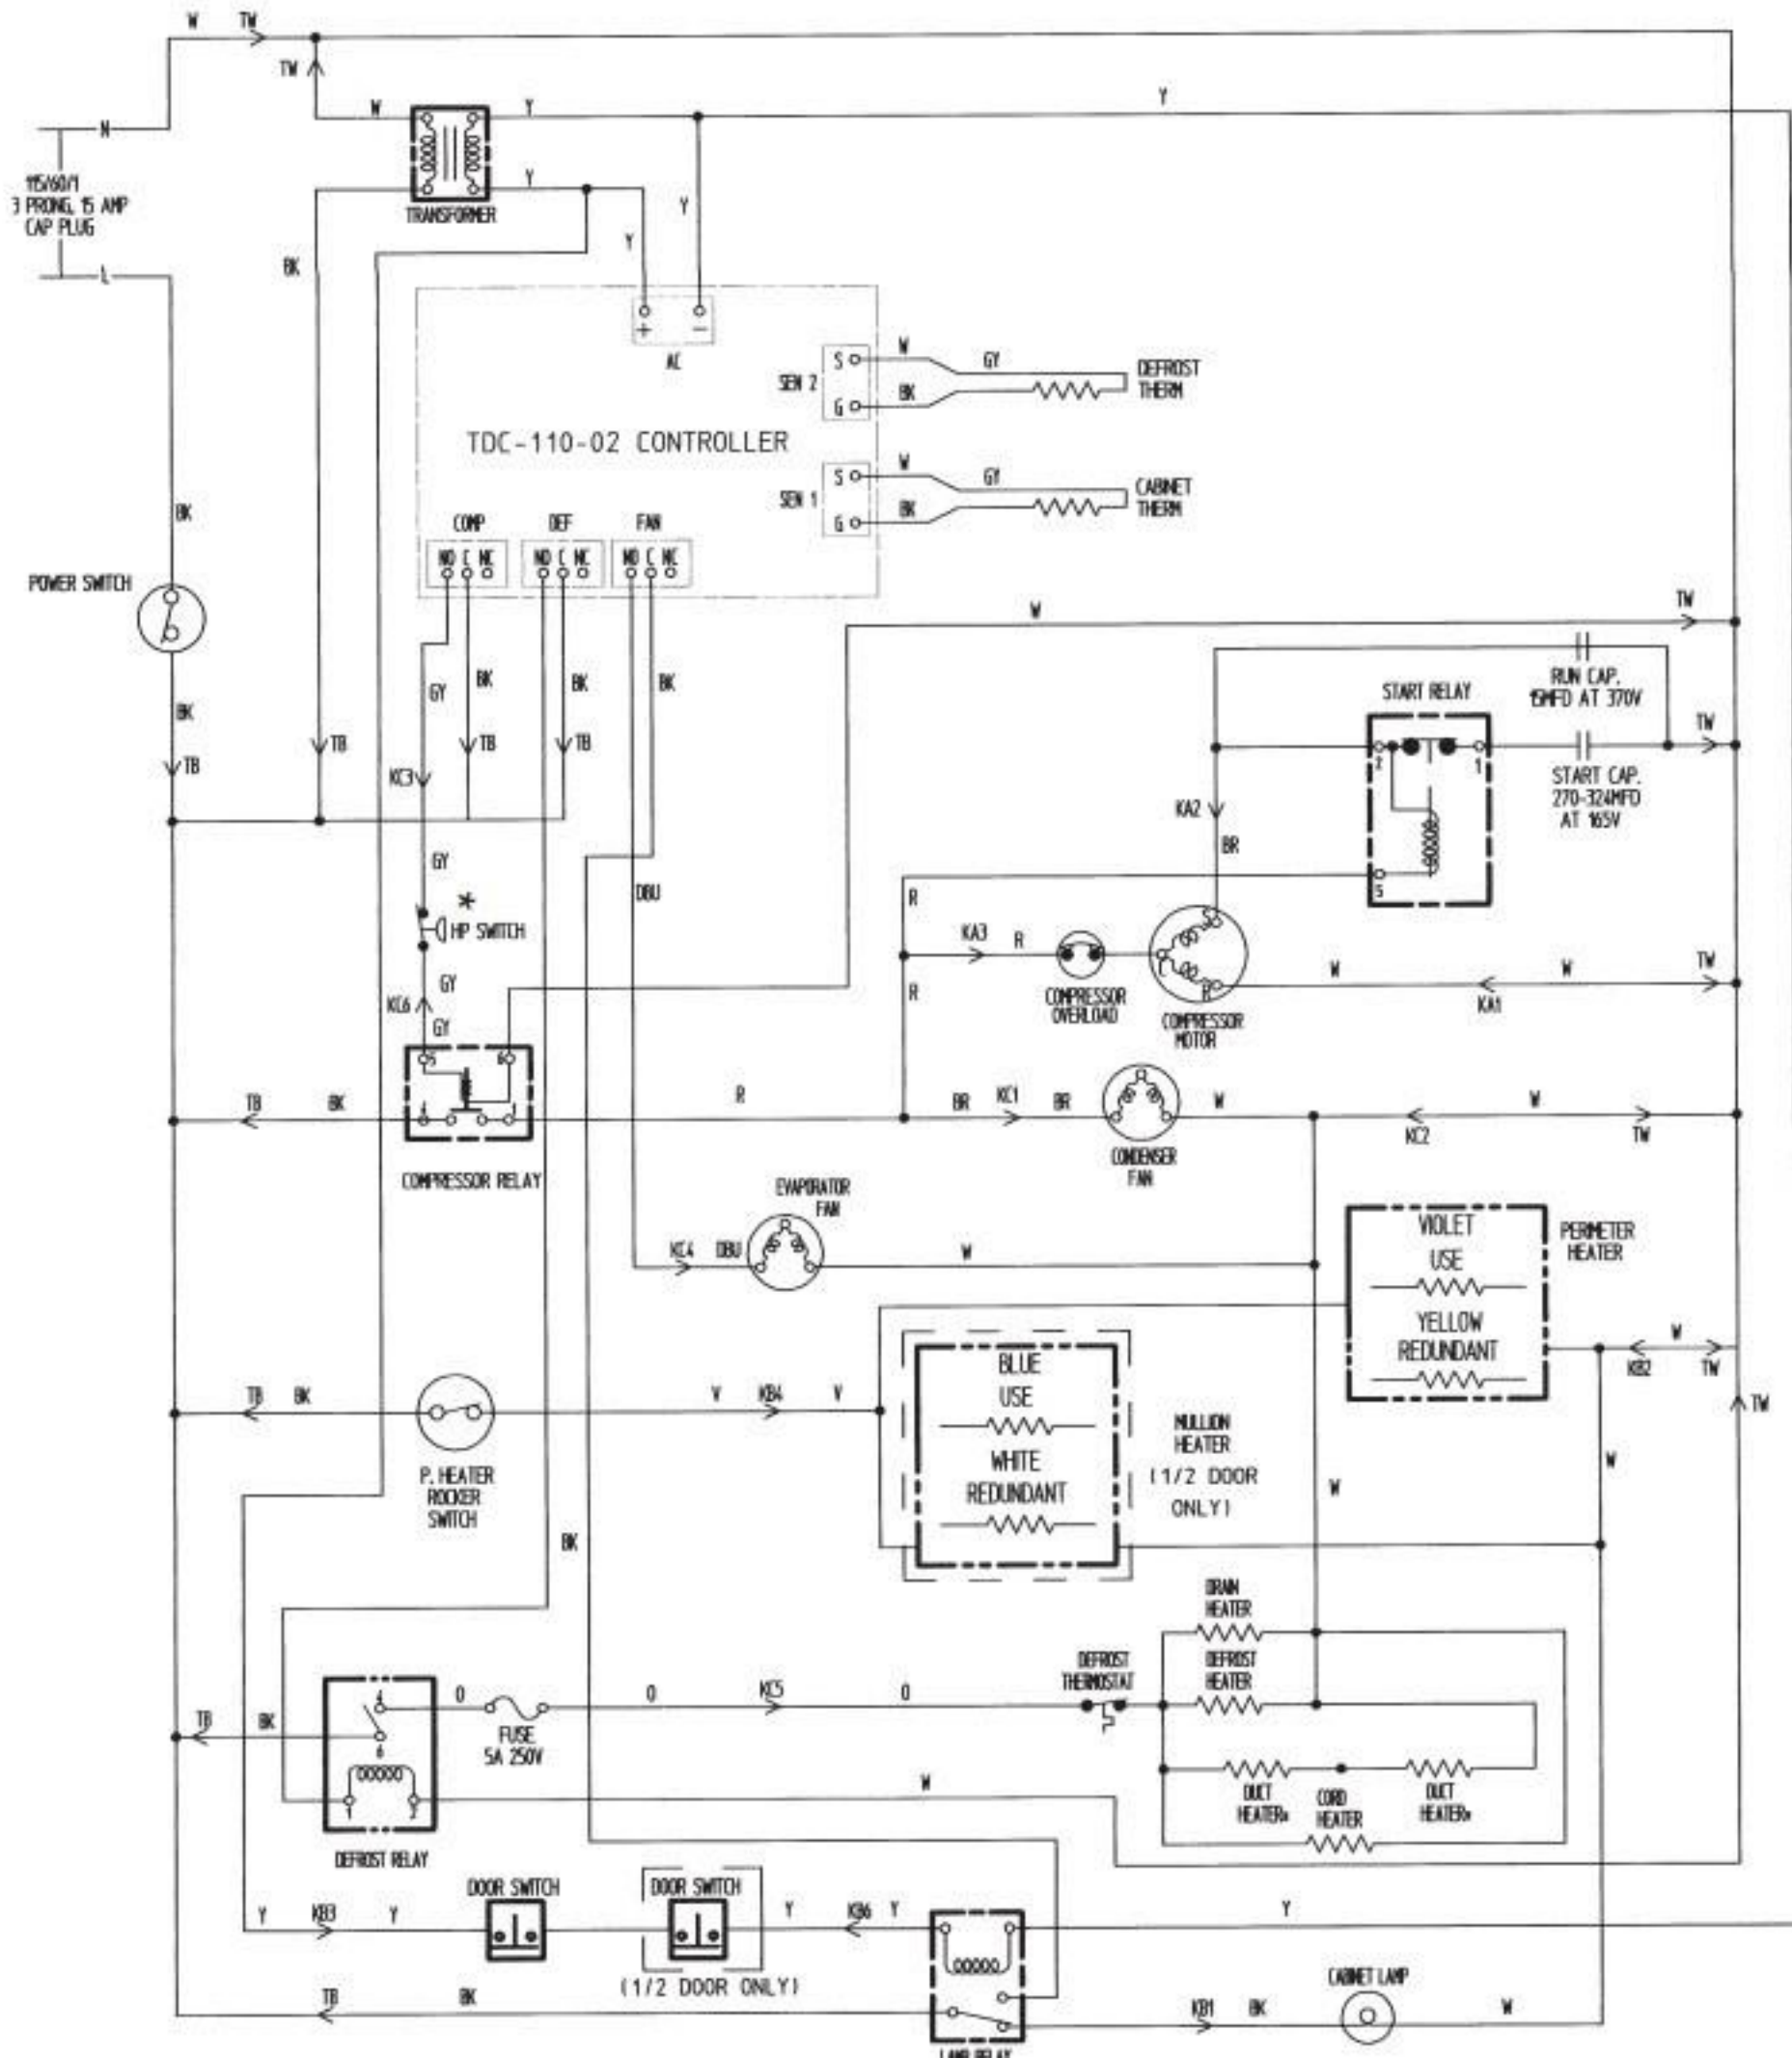

* Pressure Switch (normally closed)

Cut-out (open)	490±10 PSIG
Cut-in (closed)	370±20 PSIG

WIRE COLOR CODE

BR	BROWN
W	WHITE
BK	BLACK
R	RED
O	ORANGE
GY	GRAY
P	PINK
DBU	DARKBLUE
V	VIOLET
Y	YELLOW
LBU	LIGHTBLUE

* Pressure Switch (normally closed)

Cut-out (open)	270±10 PSIG
Cut-in (closed)	190±20 PSIG

* Pressure Switch (normally closed)

Cut-out (open)	270±10 PSIG
Cut-in (closed)	190±20 PSIG

* Pressure Switch (normally closed)

Cut-out (open)	270±10 PSIG
Cut-in (closed)	190±20 PSIG