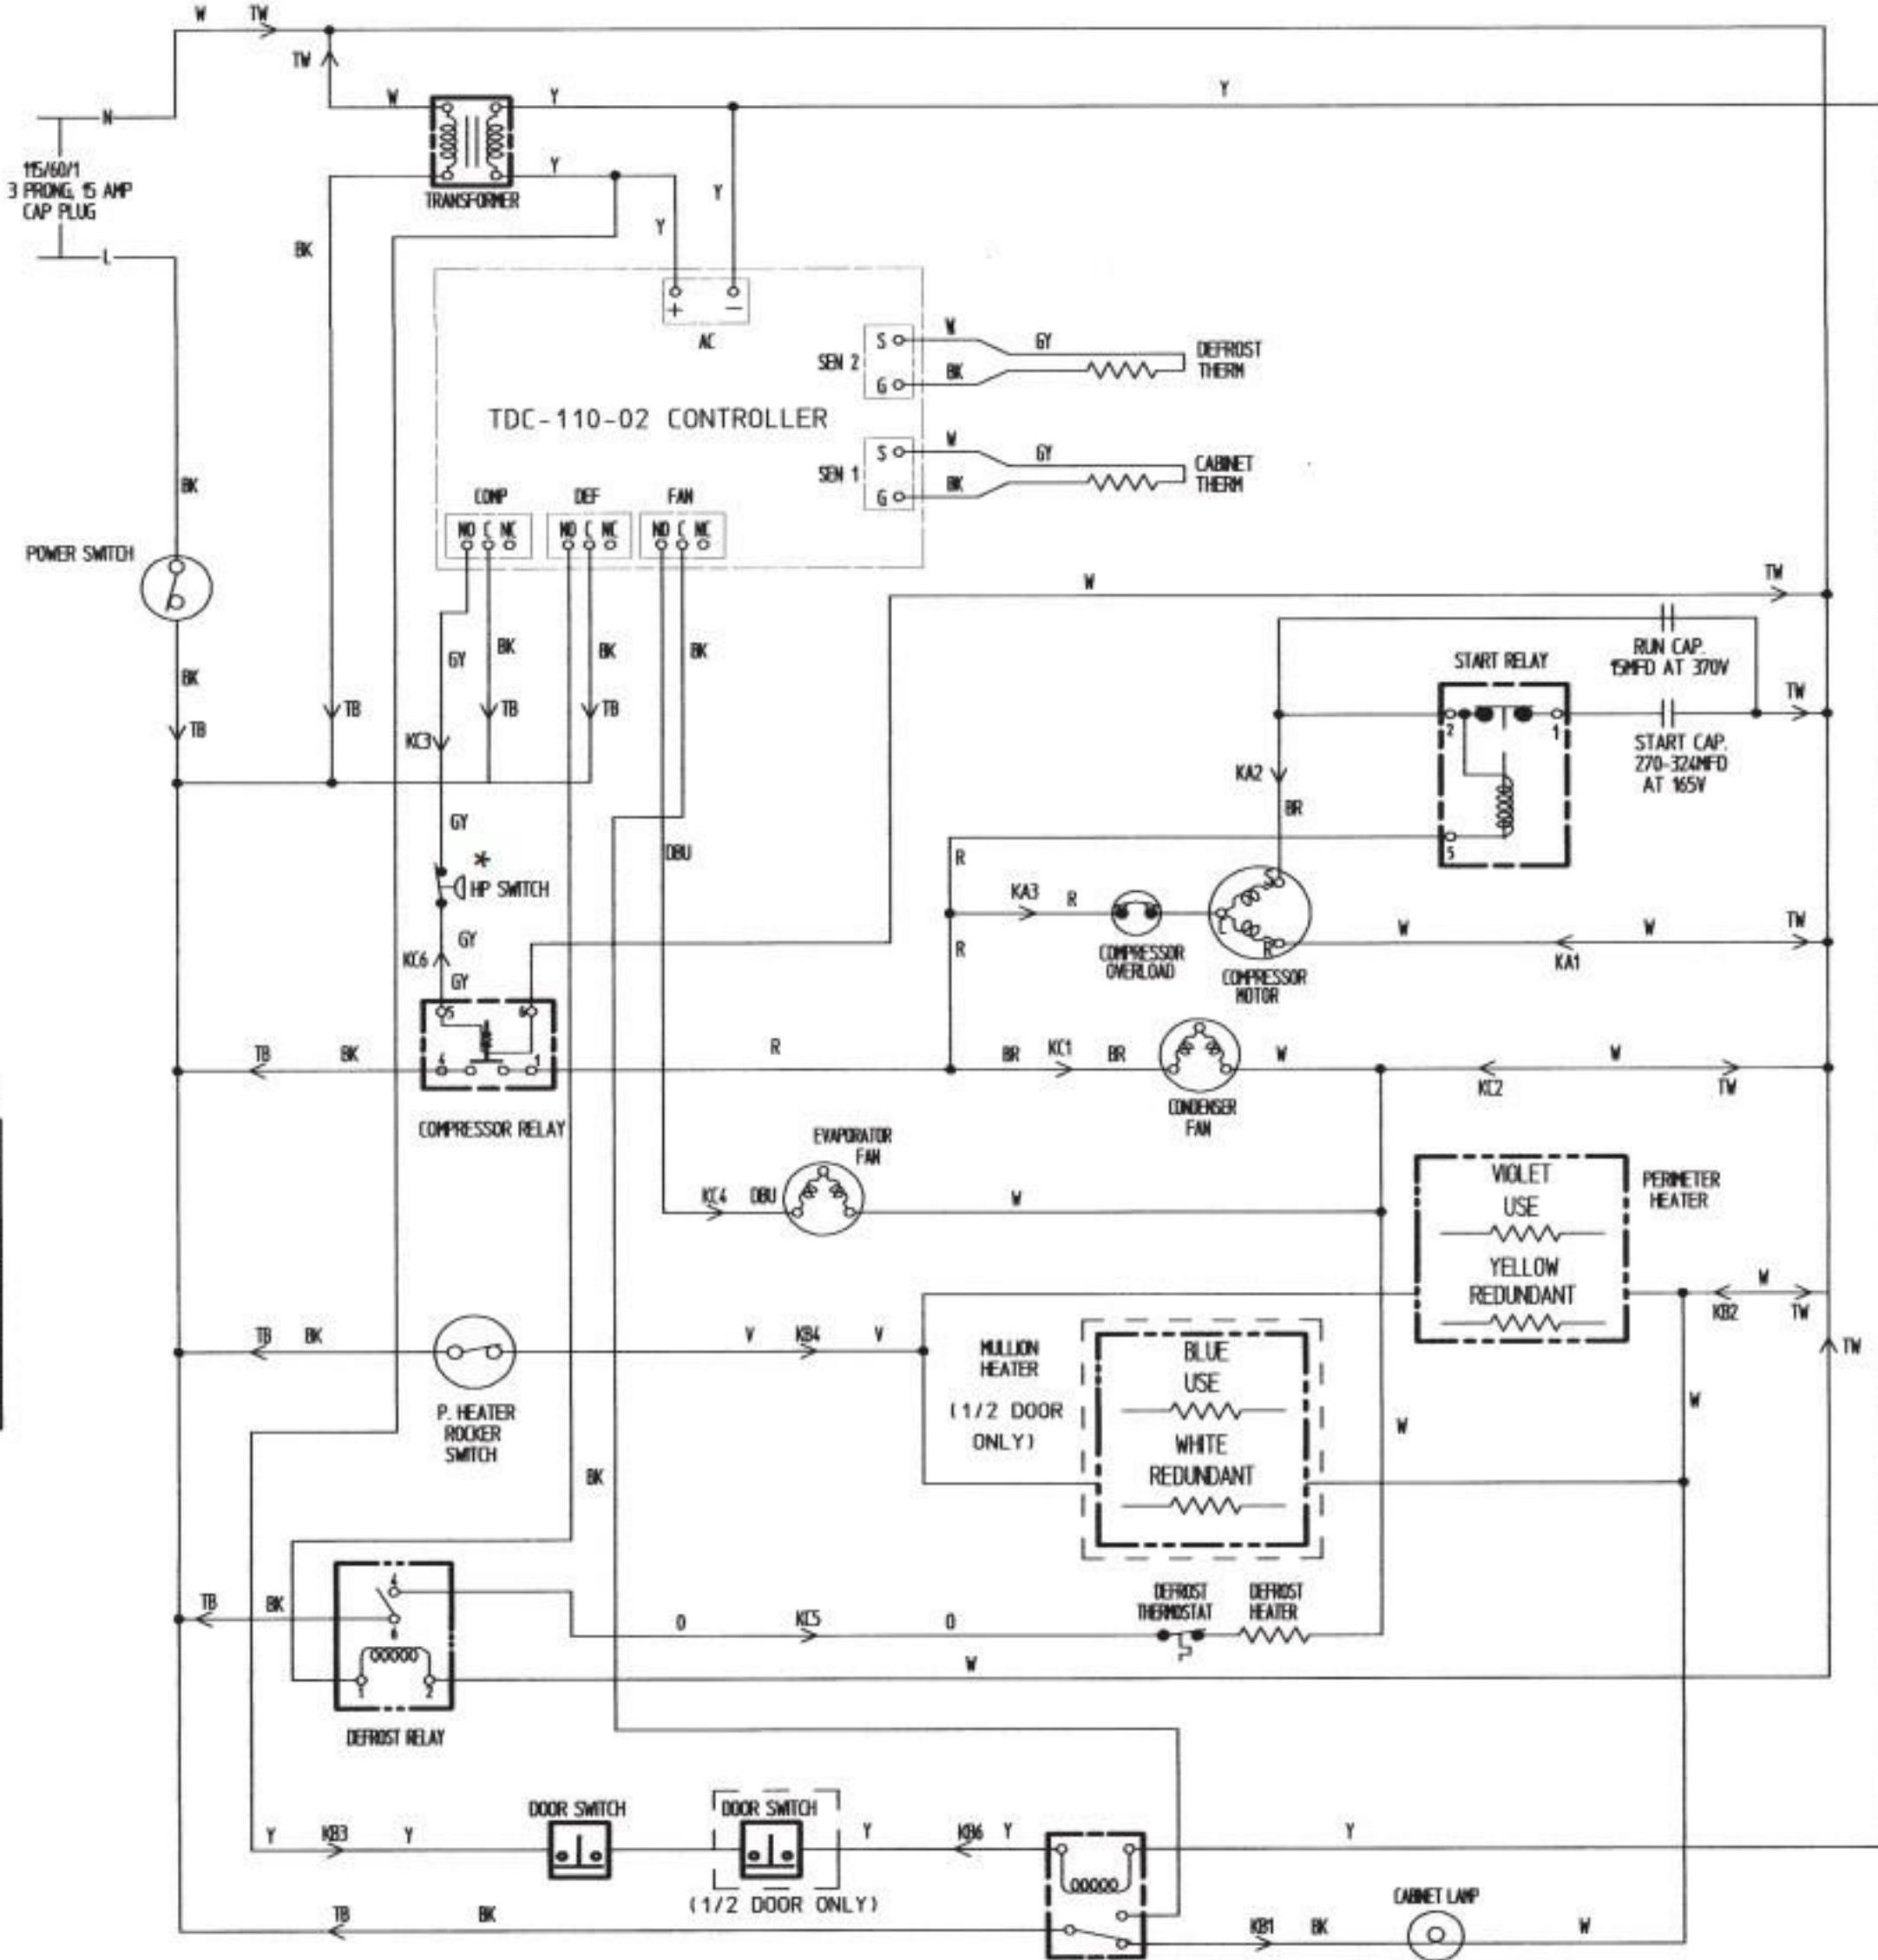

* Pressure Switch (normally closed)

Cut-out (open)	490±10 PSIG
Cut-in (closed)	370±20 PSIG

WIRE COLOR CODE

BR	BROWN
W	WHITE
BK	BLACK
R	RED
O	ORANGE
GY	GRAY
P	PINK
DBU	DARKBLUE
V	VIOLET
Y	YELLOW
LBU	LIGHTBLUE

* Pressure Switch (normally closed)

Cut-out (open)	270±10 PSIG
Cut-in (closed)	190±20 PSIG

* Pressure Switch (normally closed)

Cut-out (open)	270±10 PSIG
Cut-in (closed)	190±20 PSIG

* Pressure Switch (normally closed)

Cut-out (open)	270±10 PSIG
Cut-in (closed)	190±20 PSIG