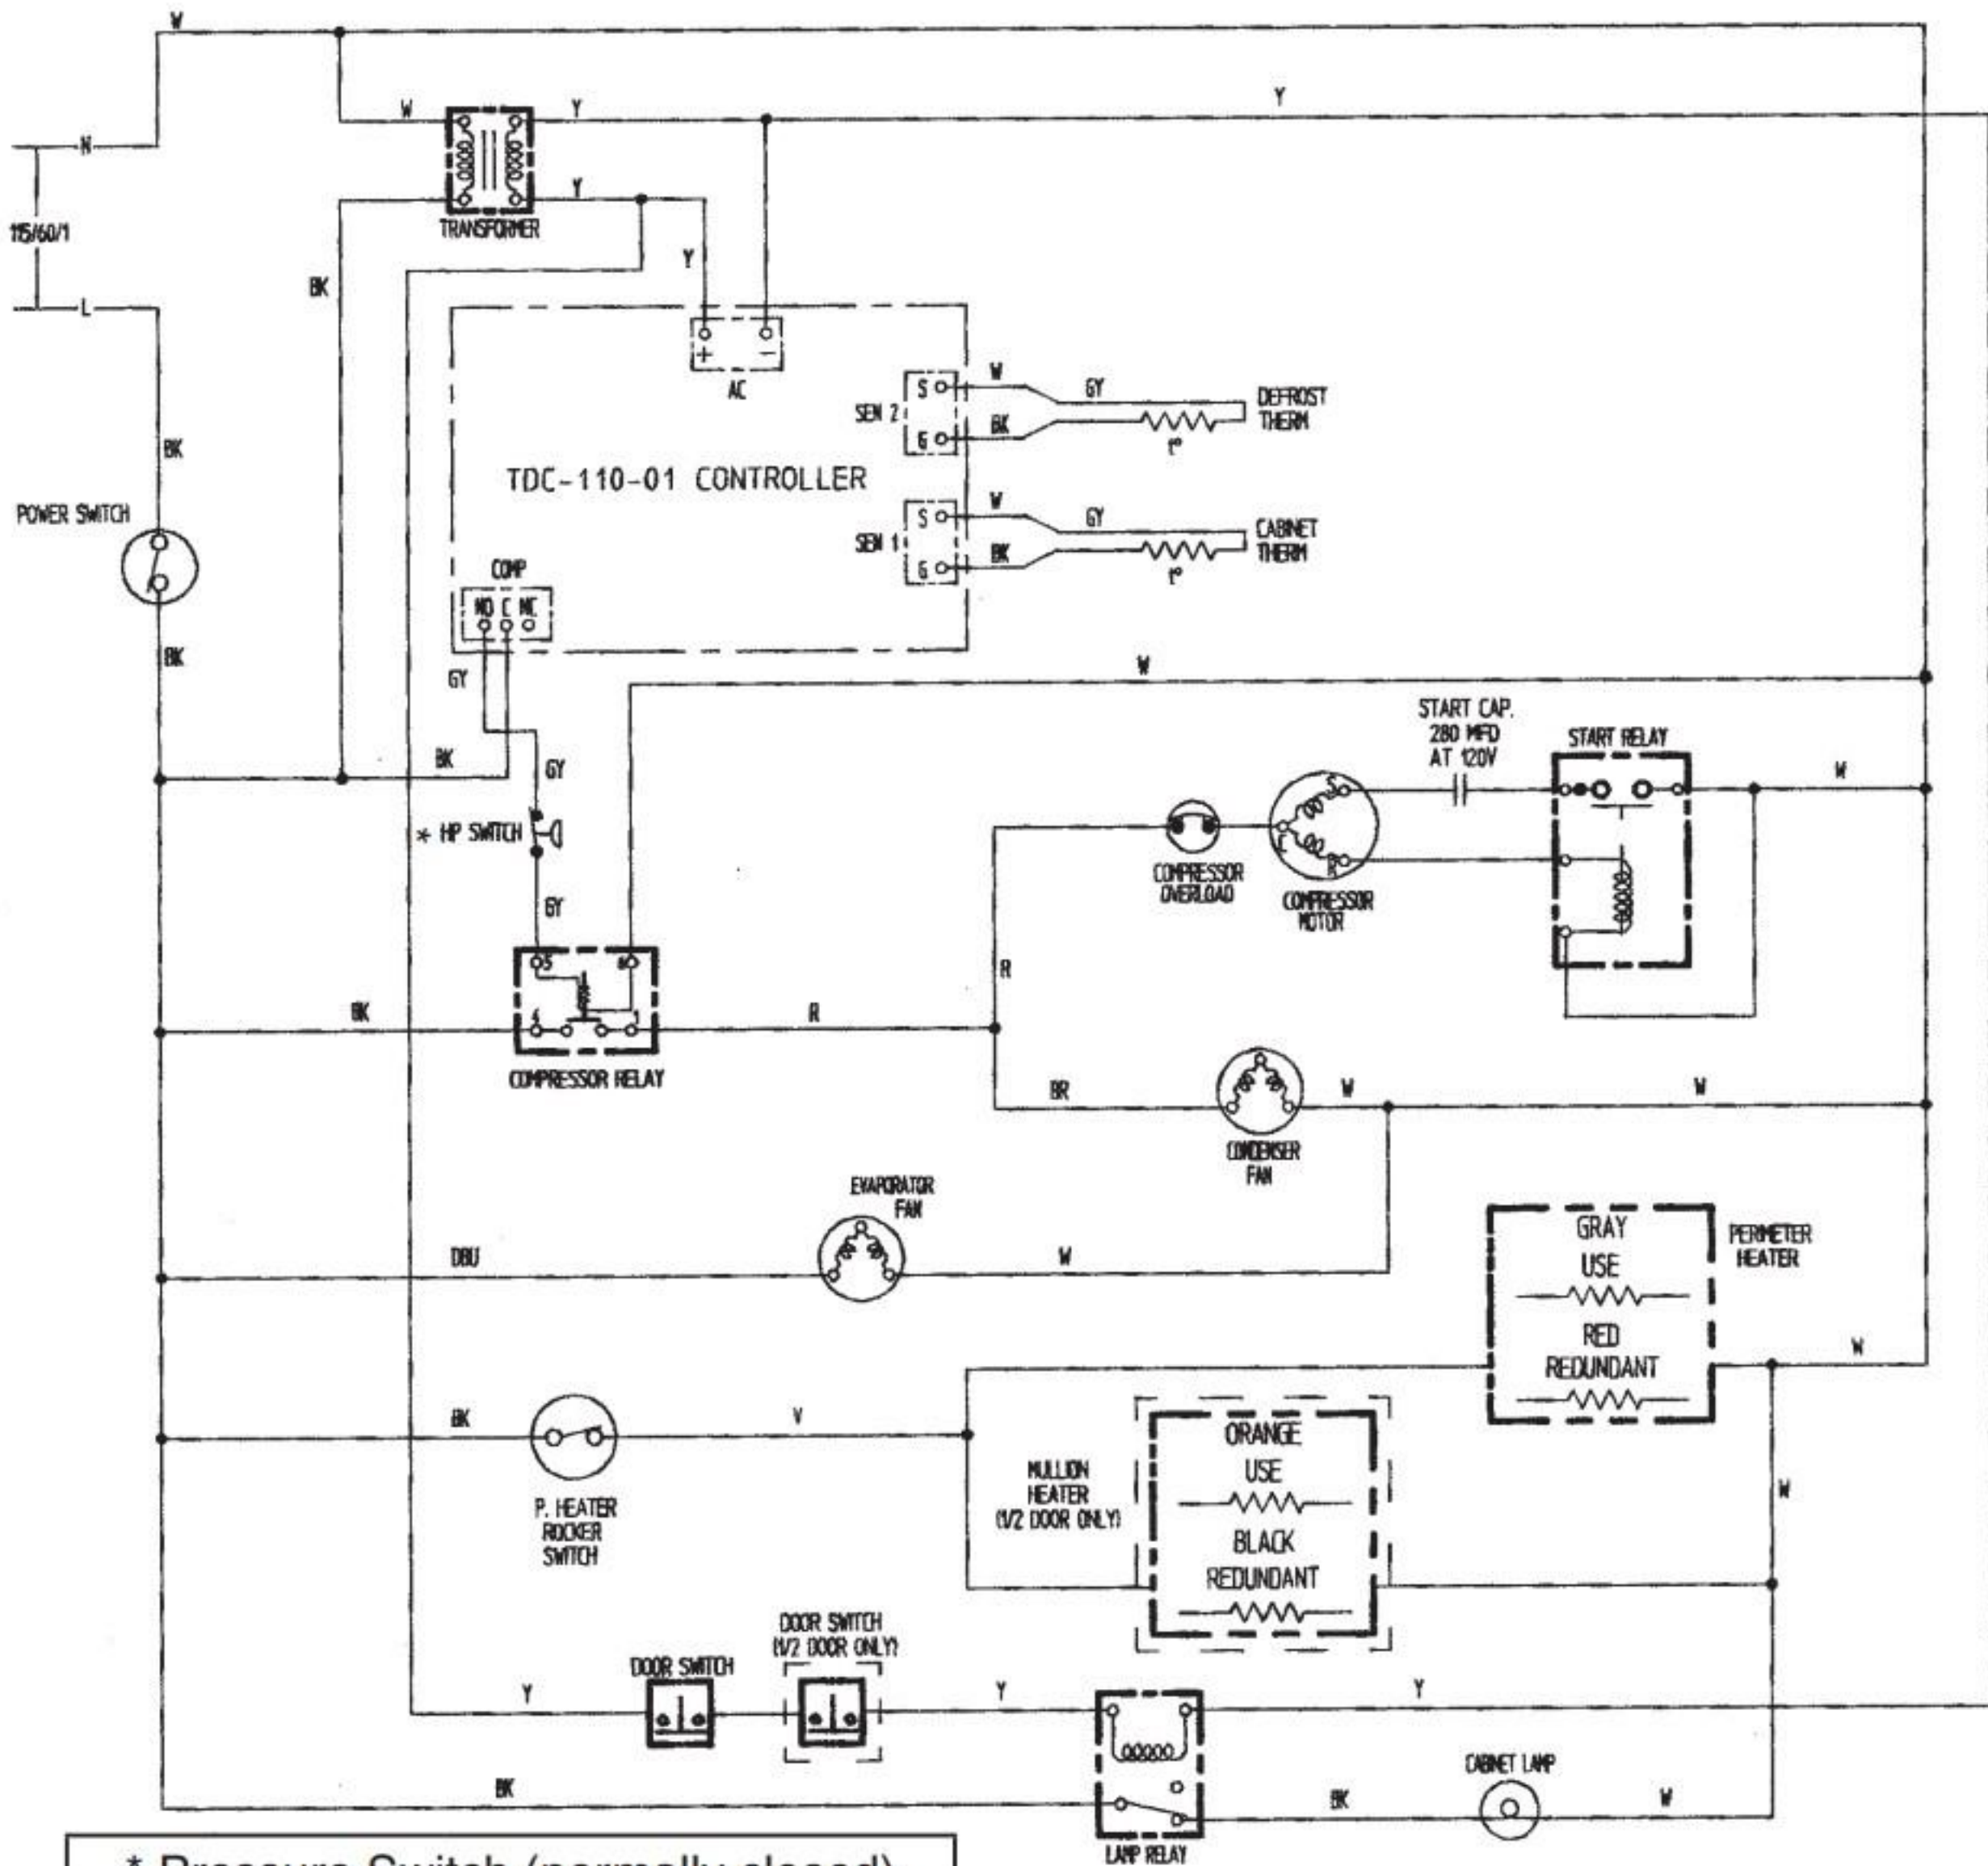

* Pressure Switch (normally closed)

Cut-out (open)	490±10 PSIG
Cut-in (closed)	370±20 PSIG

WIRE COLOR CODE

BR	BROWN
W	WHITE
BK	BLACK
R	RED
O	ORANGE
GY	GRAY
P	PINK
DBU	DARKBLUE
V	VIOLET
Y	YELLOW
LBU	LIGHTBLUE

* Pressure Switch (normally closed)

Cut-out (open)	270±10 PSIG
Cut-in (closed)	190±20 PSIG

* Pressure Switch (normally closed)

Cut-out (open)	270±10 PSIG
Cut-in (closed)	190±20 PSIG

* Pressure Switch (normally closed)

Cut-out (open)	270±10 PSIG
Cut-in (closed)	190±20 PSIG