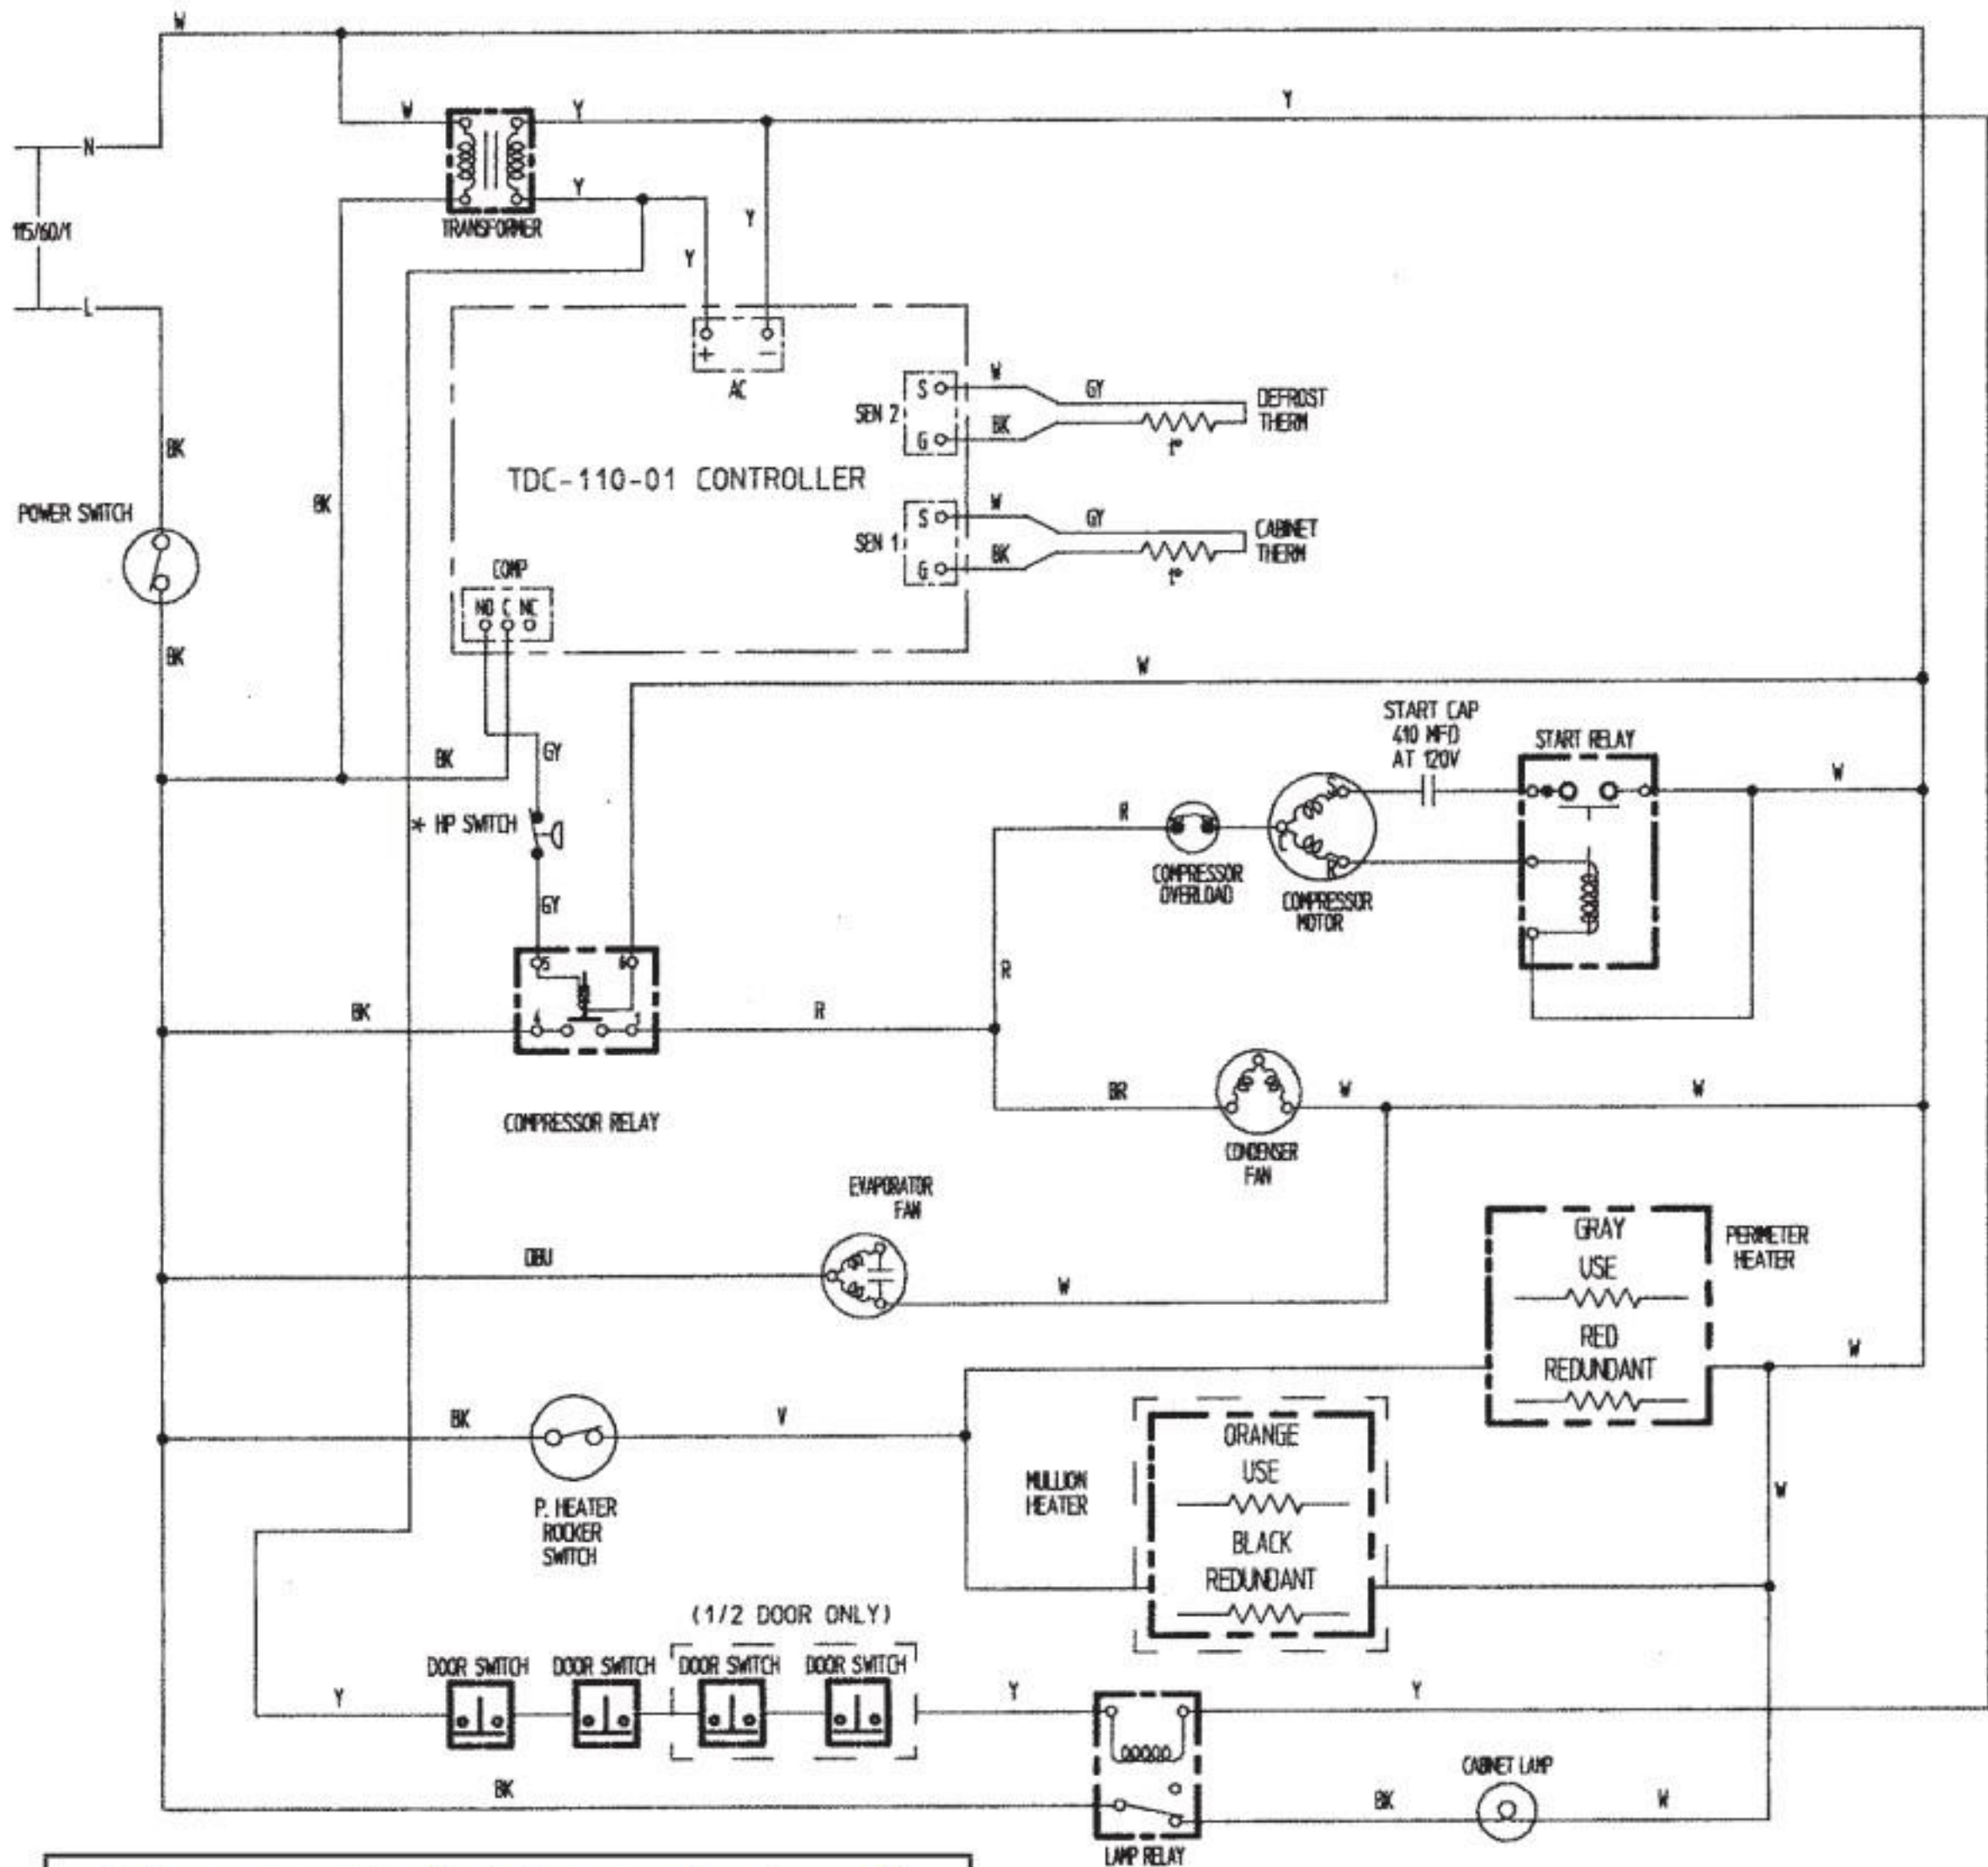

* Pressure Switch (normally closed)

Cut-out (open)	490±10 PSIG
Cut-in (closed)	370±20 PSIG

WIRE COLOR CODE

BR	BROWN
W	WHITE
BK	BLACK
R	RED
O	ORANGE
GY	GRAY
P	PINK
DBU	DARKBLUE
V	VIOLET
Y	YELLOW
LBU	LIGHTBLUE

* Pressure Switch (normally closed)

Cut-out (open)	270±10 PSIG
Cut-in (closed)	190±20 PSIG

* Pressure Switch (normally closed)

Cut-out (open)	270±10 PSIG
Cut-in (closed)	190±20 PSIG

* Pressure Switch (normally closed)

Cut-out (open)	270±10 PSIG
Cut-in (closed)	190±20 PSIG