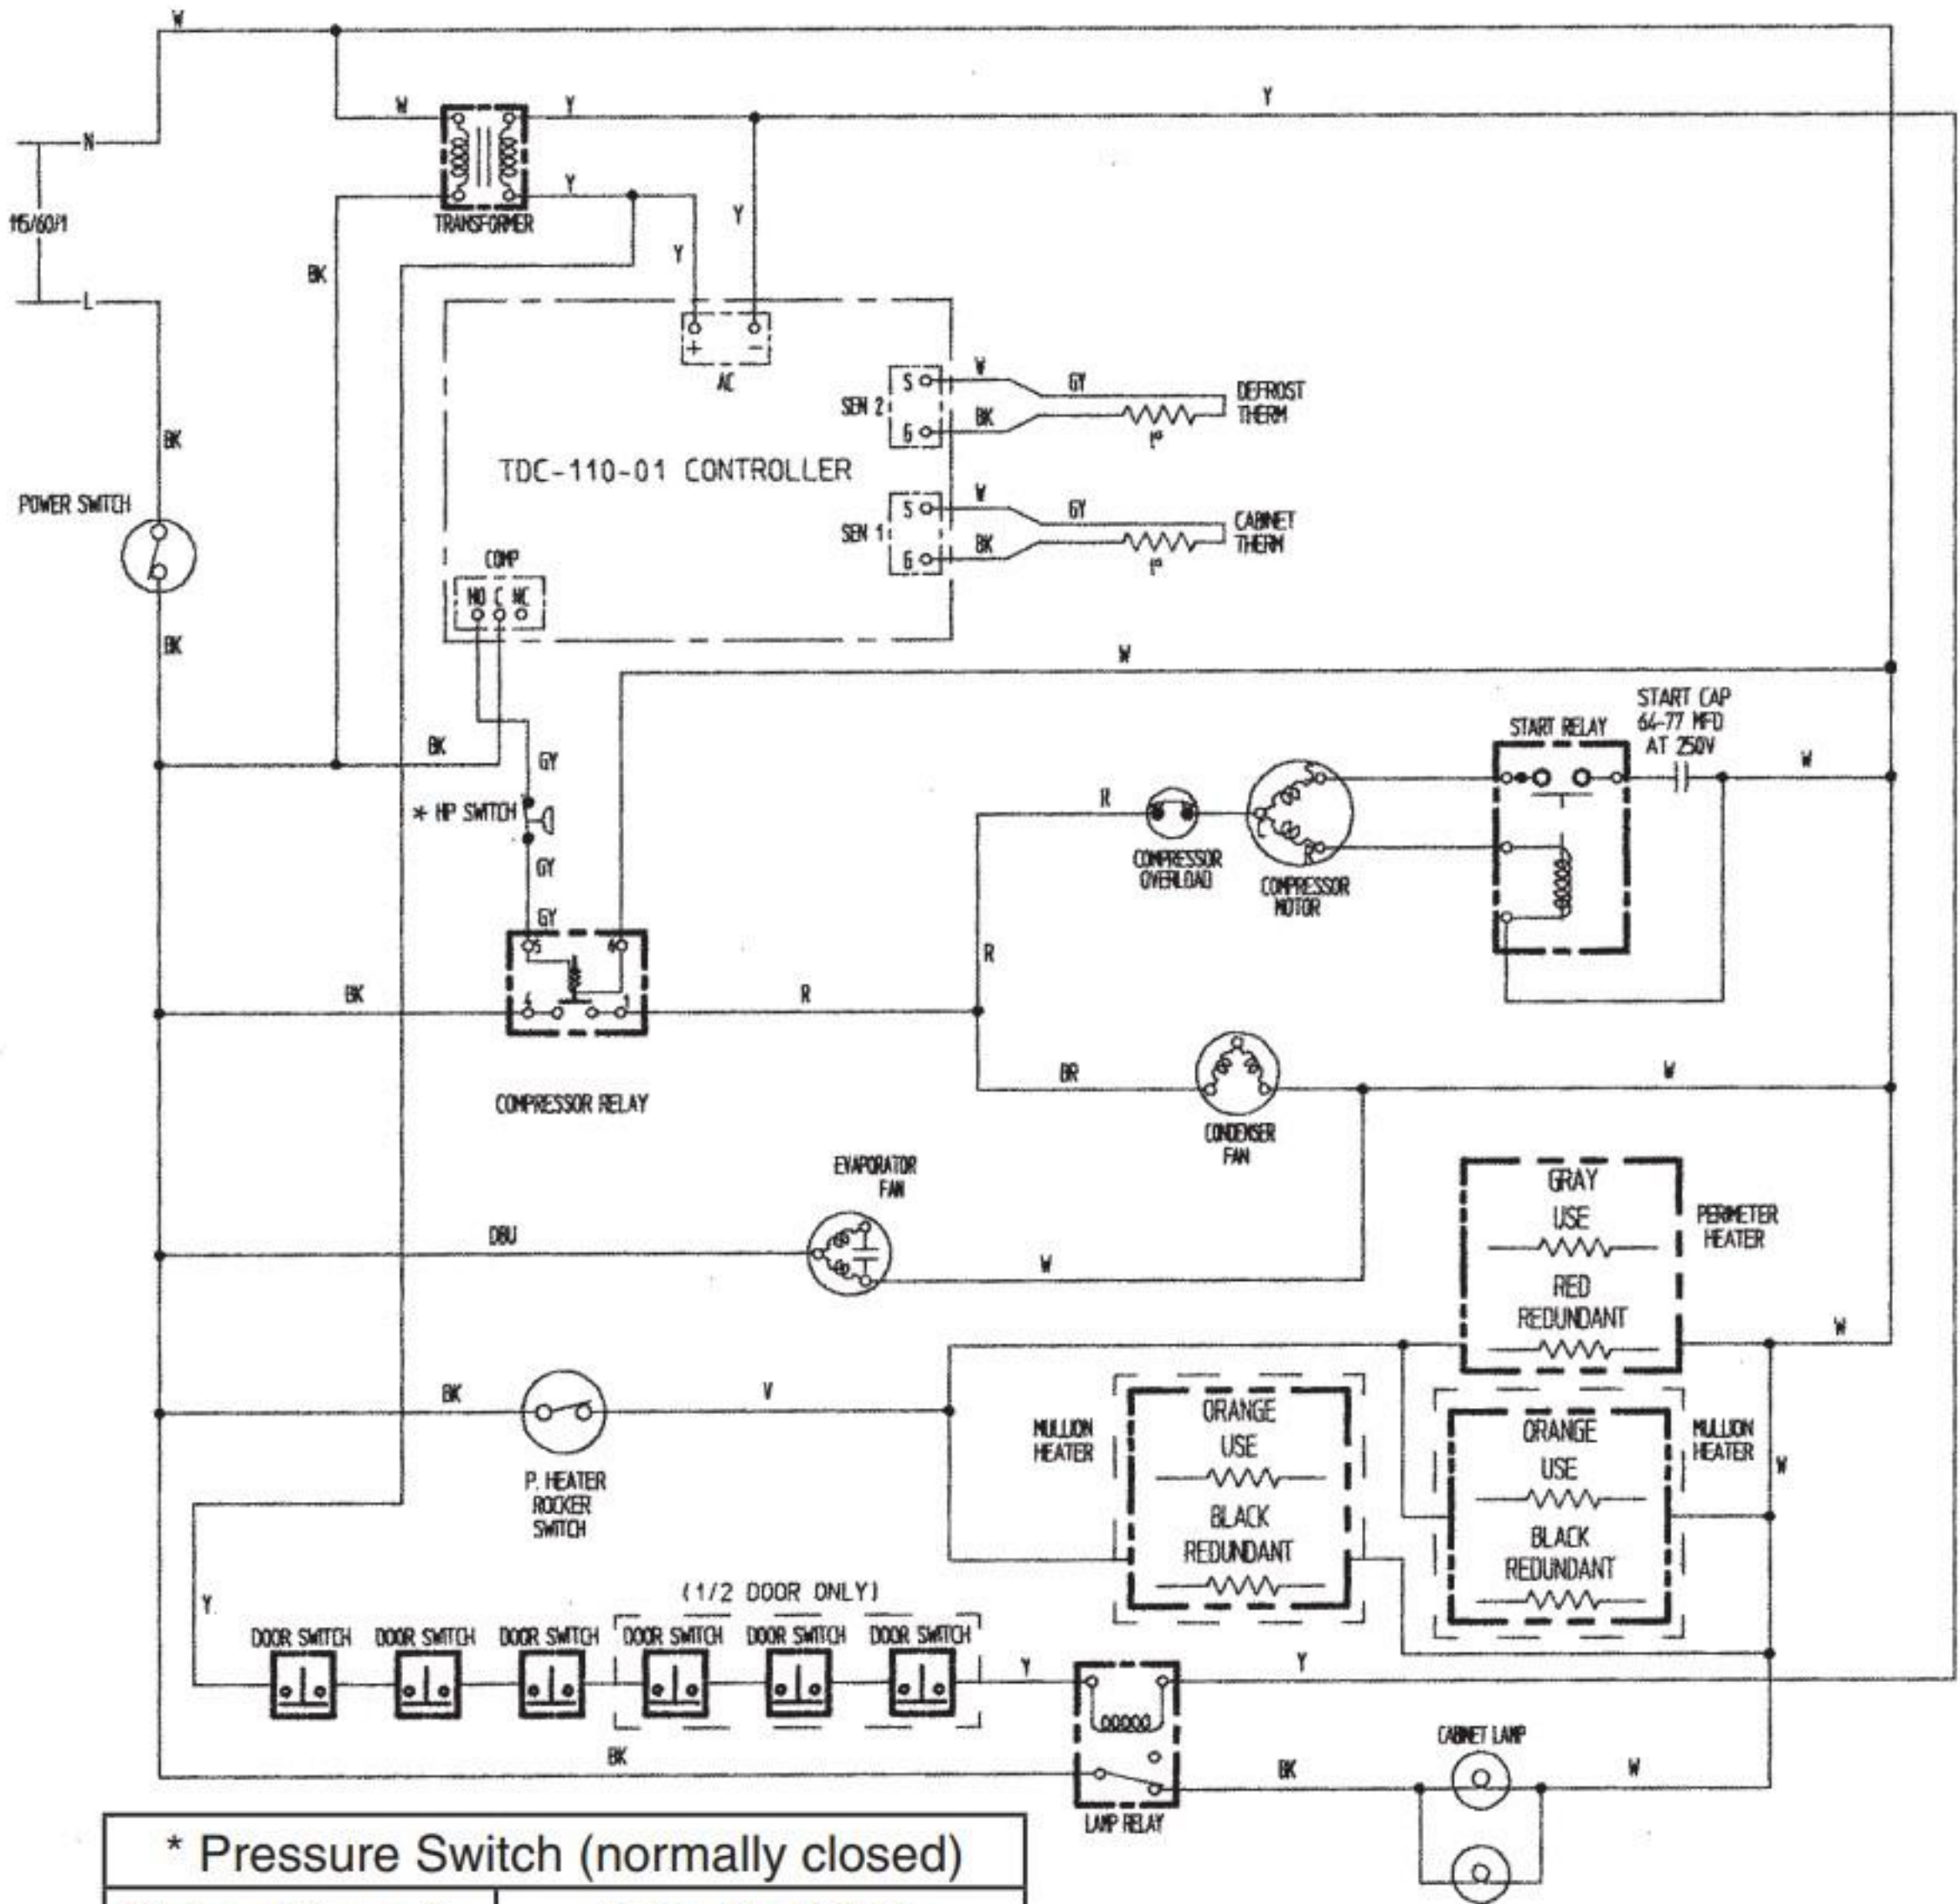

* Pressure Switch (normally closed)

Cut-out (open)	490±10 PSIG
Cut-in (closed)	370±20 PSIG

WIRE COLOR CODE

BR	BROWN
W	WHITE
BK	BLACK
R	RED
O	ORANGE
GY	GRAY
P	PINK
DBU	DARKBLUE
V	VIOLET
Y	YELLOW
LBU	LIGHTBLUE

* Pressure Switch (normally closed)

Cut-out (open)	270±10 PSIG
Cut-in (closed)	190±20 PSIG

* Pressure Switch (normally closed)

Cut-out (open)	270±10 PSIG
Cut-in (closed)	190±20 PSIG

* Pressure Switch (normally closed)

Cut-out (open)	270±10 PSIG
Cut-in (closed)	190±20 PSIG