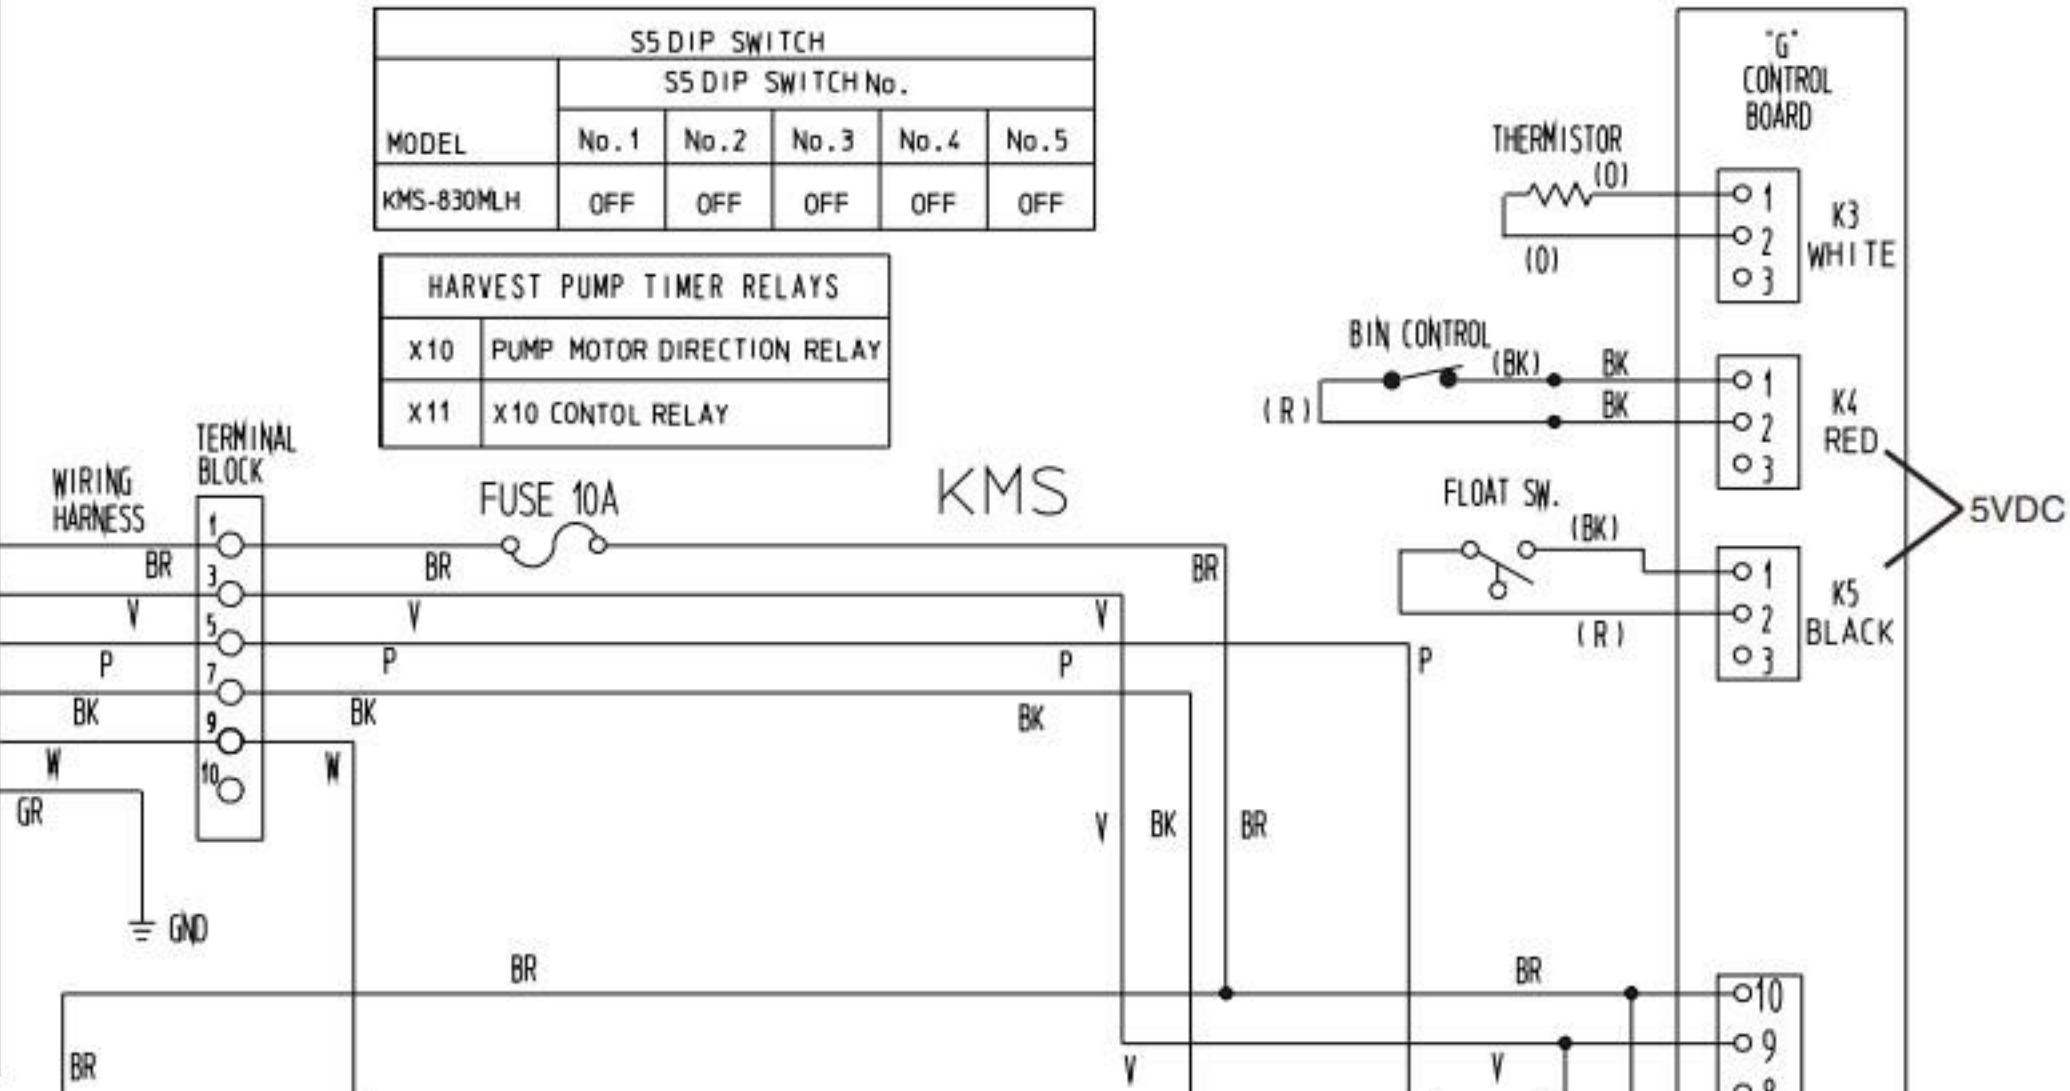

S4 DIP SWITCH										
S4 DIP SWITCH No.										
MODEL	No.1	No.2	No.3	No.4	No.5	No.6	No.7	No.8	No.9	No.10
KMS-830MLH	OFF	OFF	OFF	OFF	ON	ON	ON	OFF	OFF	OFF

S5 DIP SWITCH					
S5 DIP SWITCH No.					
MODEL	No.1	No.2	No.3	No.4	No.5
KMS-830MLH	OFF	OFF	OFF	OFF	OFF

HARVEST PUMP TIMER RELAYS	
X10	PUMP MOTOR DIRECTION RELAY
X11	X10 CONTROL RELAY

- WIRE COLOR CODE
- BK BLACK
 - BR BROWN
 - DBU DARK BLUE
 - GY GRAY
 - LBU LIGHT BLUE
 - O ORANGE
 - P PINK
 - R RED
 - V VIOLET
 - W WHITE
 - Y YELLOW