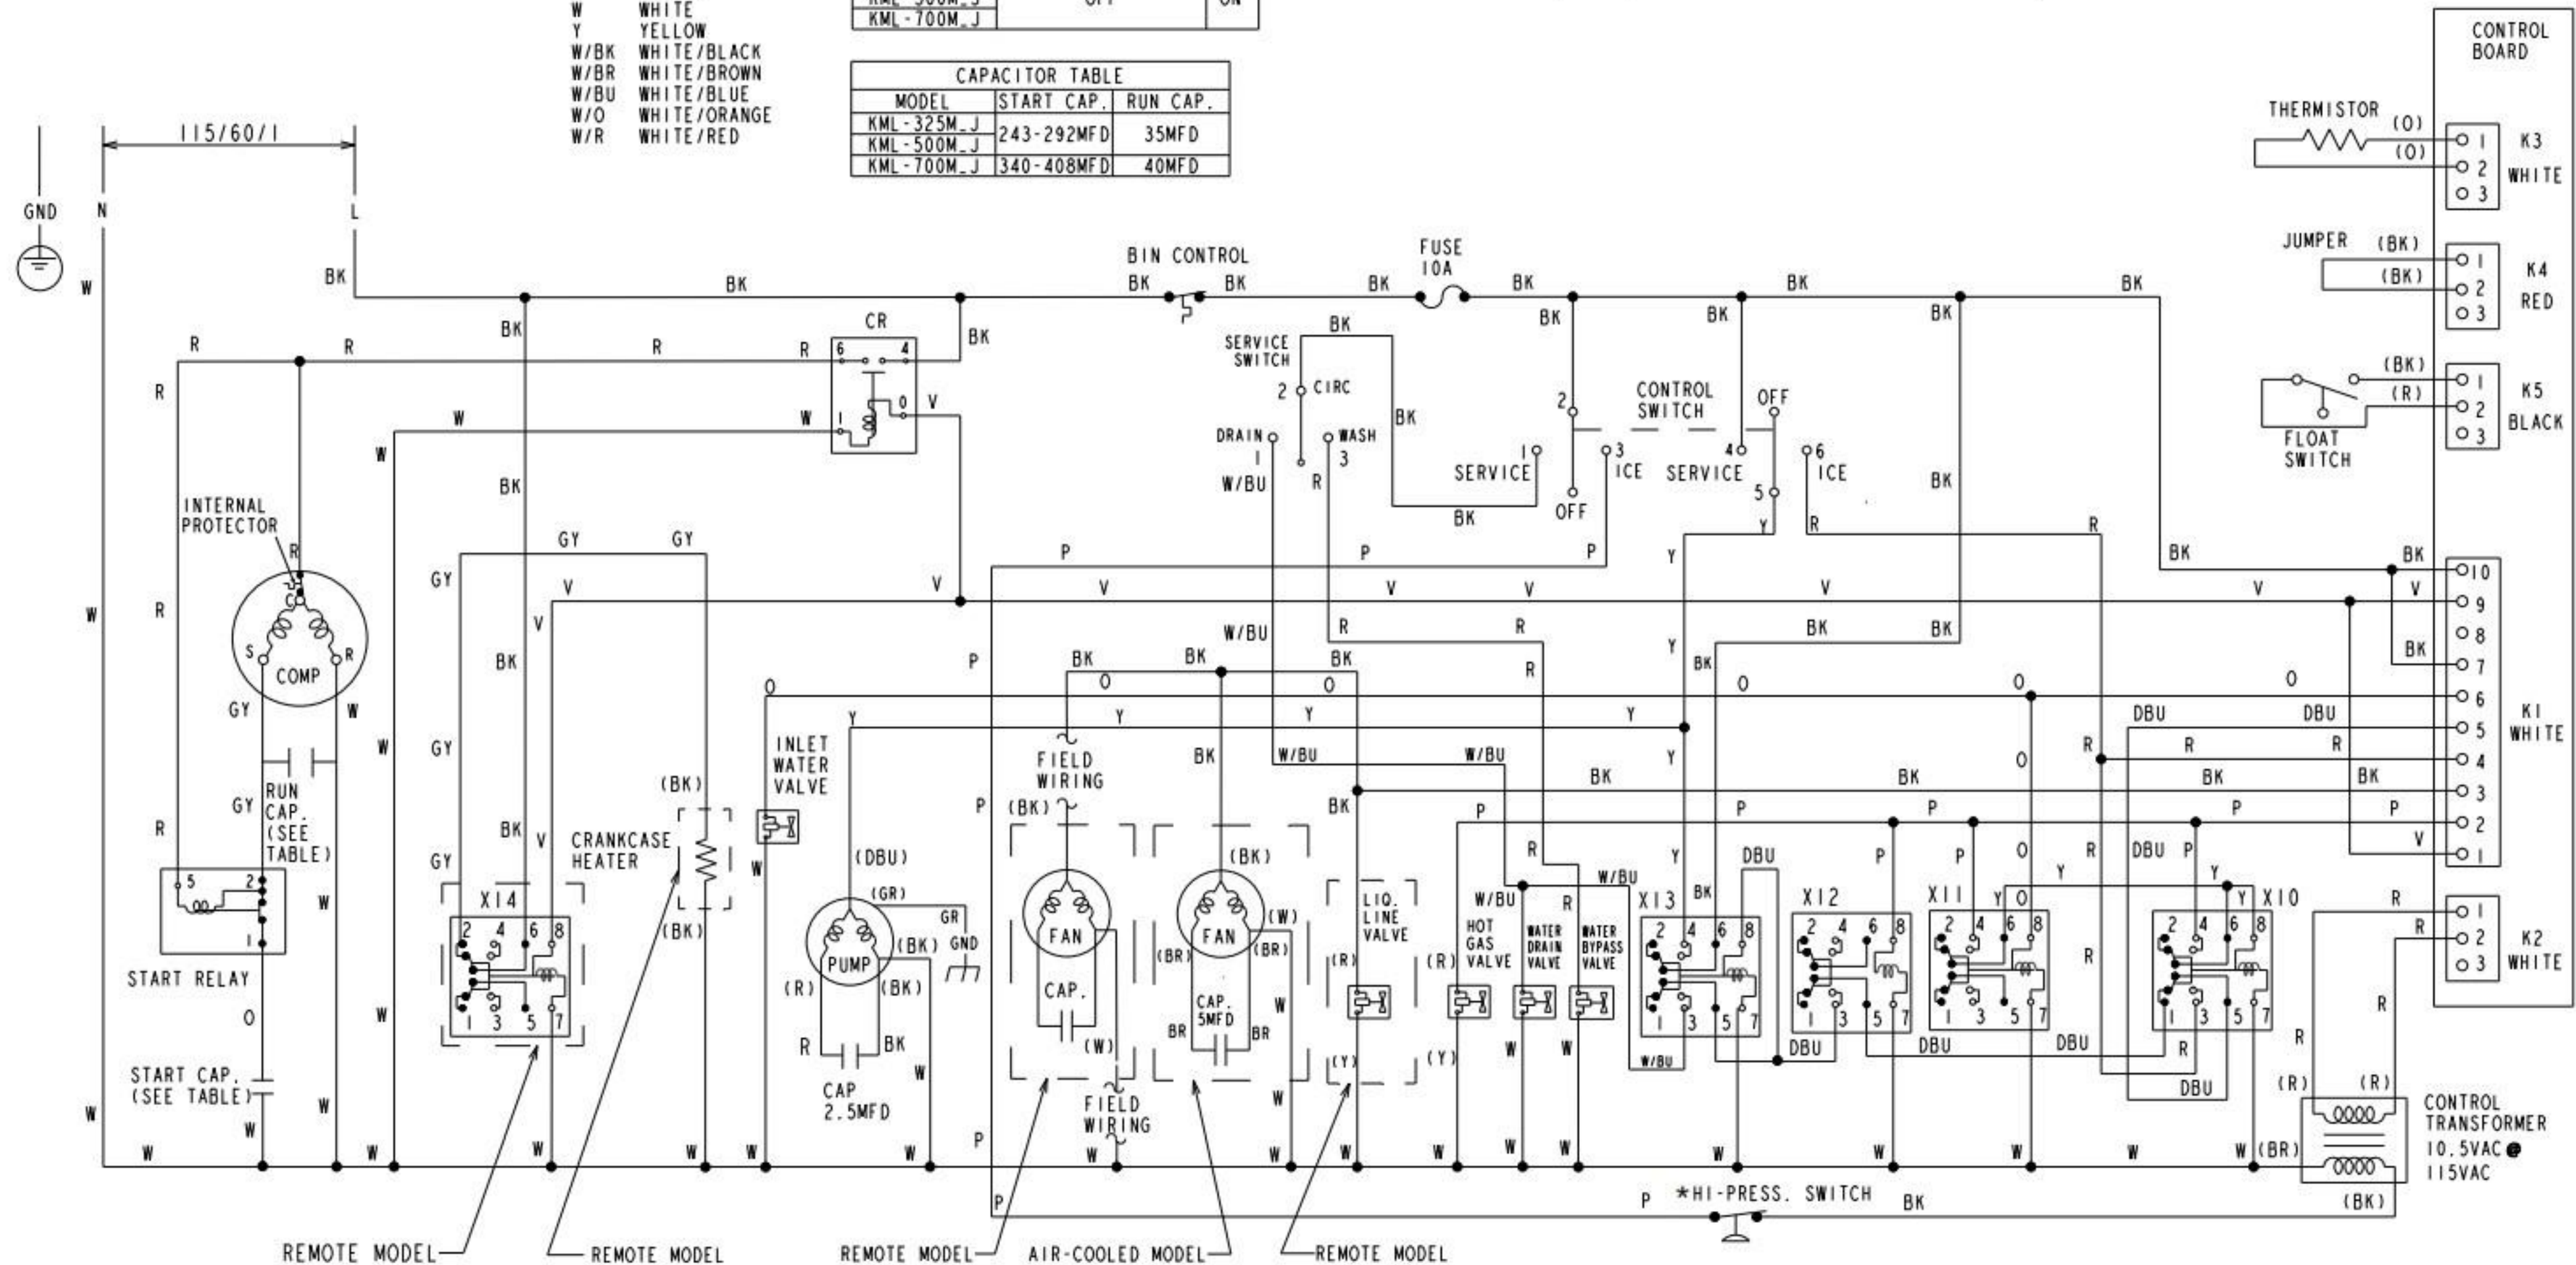

WIRE COLOR CODE
 BK BLACK
 BR BROWN
 DBU DARK BLUE
 GR GREEN
 GY GRAY
 LBU LIGHT BLUE
 O ORANGE
 P PINK
 R RED
 V VIOLET
 W WHITE
 Y YELLOW
 W/BK WHITE/BLACK
 W/BR WHITE/BROWN
 W/BU WHITE/BLUE
 W/O WHITE/ORANGE
 W/R WHITE/RED

S4 DIP SWITCH SETTINGS										
MODEL	1	2	3	4	5	6	7	8	9	10
KML-325M_J										
KML-500M_J	OFF						ON	OFF		
KML-700M_J	OFF						ON	OFF		

S5 DIP SWITCH SETTINGS					
MODEL	1	2	3	4	5
KML-325M_J					
KML-500M_J	OFF				ON
KML-700M_J	OFF				ON

CAPACITOR TABLE		
MODEL	START CAP.	RUN CAP.
KML-325M_J	243-292MFD	35MFD
KML-500M_J		
KML-700M_J	340-408MFD	40MFD

ABBR.	COMPONENT NAME
CR	COMPRESSOR RELAY
X10	PUMP DIRECTION RELAY
X11	X10 CONTROL RELAY
X12	SLUSH CONTROL RELAY
X13	SERVICE RELAY
X14	CRANKCASE HEATER RELAY (REMOTE MODEL)