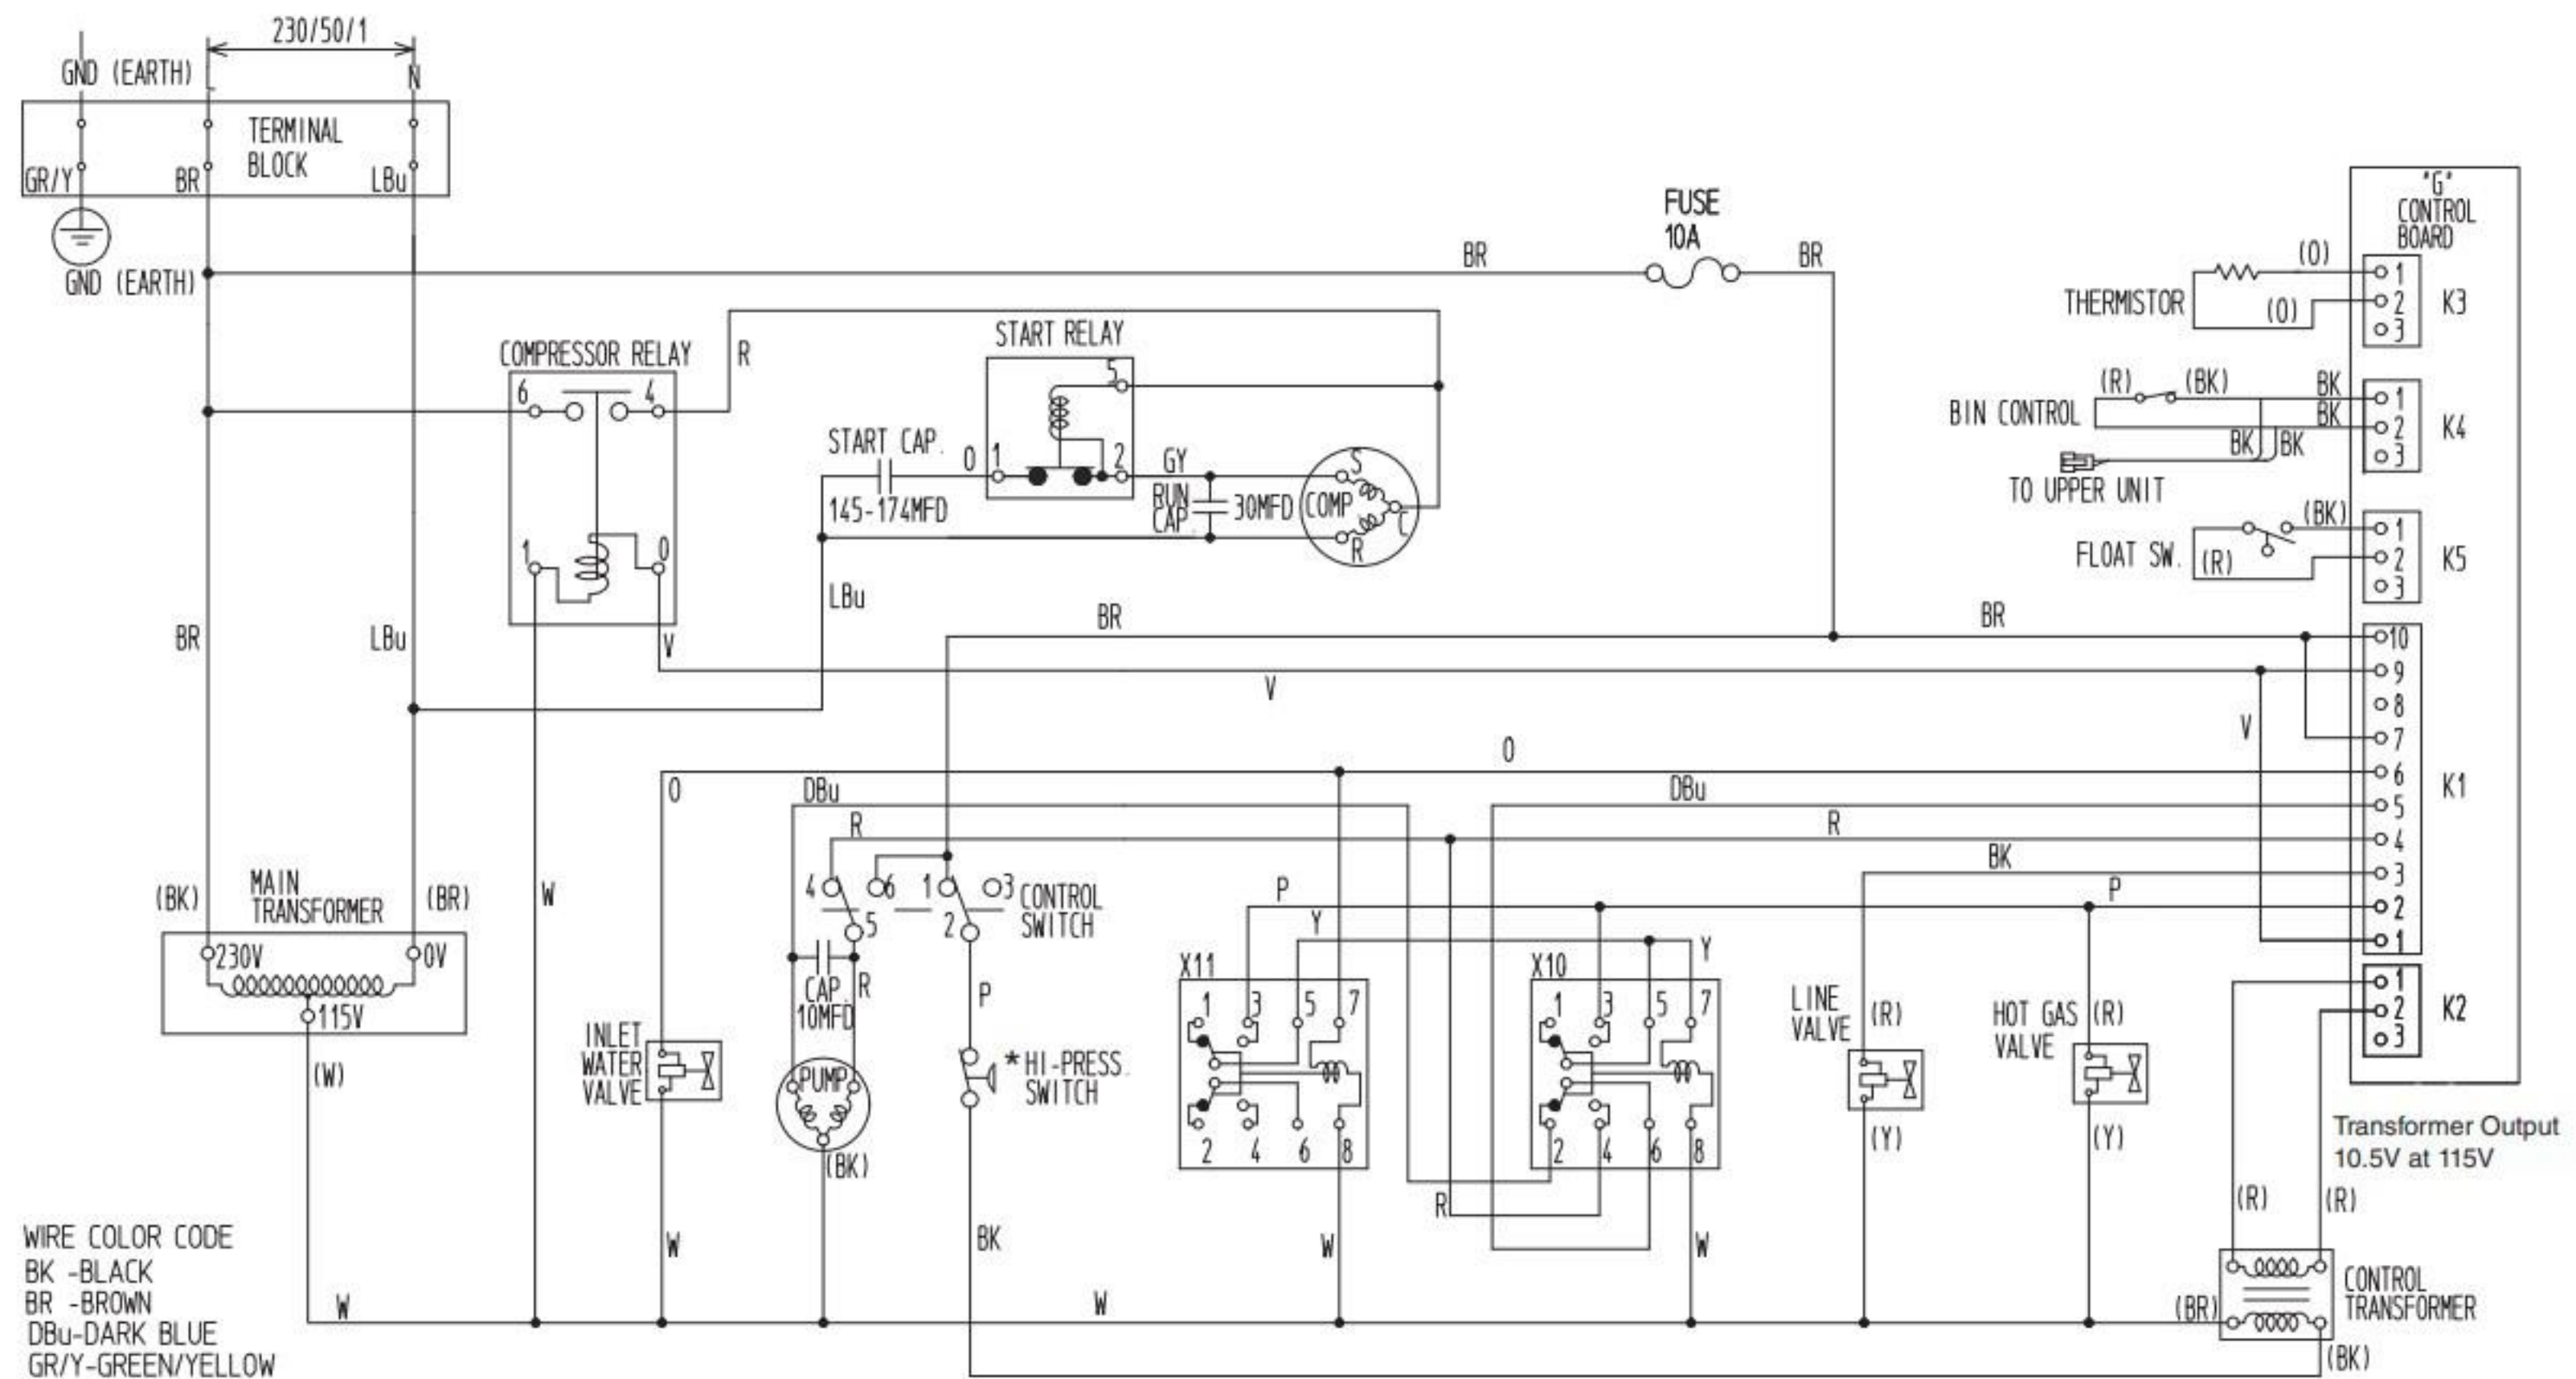

Auxiliary Code T-0, U-0

WIRE COLOR CODE  
 BK -BLACK  
 BR -BROWN  
 DBu-DARK BLUE  
 GR/Y-GREEN/YELLOW  
 GY -GRAY  
 LBU-LIGHT BLUE  
 O -ORANGE  
 P -PINK  
 R -RED  
 V -VIOLET  
 W -WHITE  
 Y -YELLOW

* High-Pressure Switch	
Cut-out	412± <sup>21</sup> <sub>0</sub> PSIG
Cut-in	327±21 PSIG

HARVEST PUMP TIMER RELAYS	
X1	-PUMP DIRECTION RELAY
X2	-X1 CONTROL RELAY
X3	-HARVEST PUMP TIMER RELAY

Transformer Output  
 10.5V at 115V

HARVEST PUMP TIMER RELAYS  
 X10 -PUMP DIRECTION RELAY  
 X11 -X10 CONTROL RELAY

WIRE COLOR CODE  
 BK -BLACK  
 BR -BROWN  
 DBu-DARK BLUE  
 GR/Y-GREEN/YELLOW  
 GY -GRAY  
 LBU-LIGHT BLUE  
 O -ORANGE  
 P -PINK  
 R -RED  
 V -VIOLET  
 W -WHITE  
 Y -YELLOW

* High-Pressure Switch	
Cut-out	384± <sup>21</sup> <sub>0</sub> PSIG
Cut-in	284±21 PSIG

HARVEST PUMP TIMER RELAYS  
 X10-PUMP DIRECTION RELAY  
 X11-X10 CONTROL RELAY

WIRE COLOR CODE  
 BK -BLACK  
 BR -BROWN  
 DBu-DARK BLUE  
 GR/Y-GREEN/YELLOW  
 GY -GRAY  
 LBU-LIGHT BLUE  
 O -ORANGE  
 P -PINK  
 R -RED  
 V -VIOLET  
 W -WHITE  
 Y -YELLOW