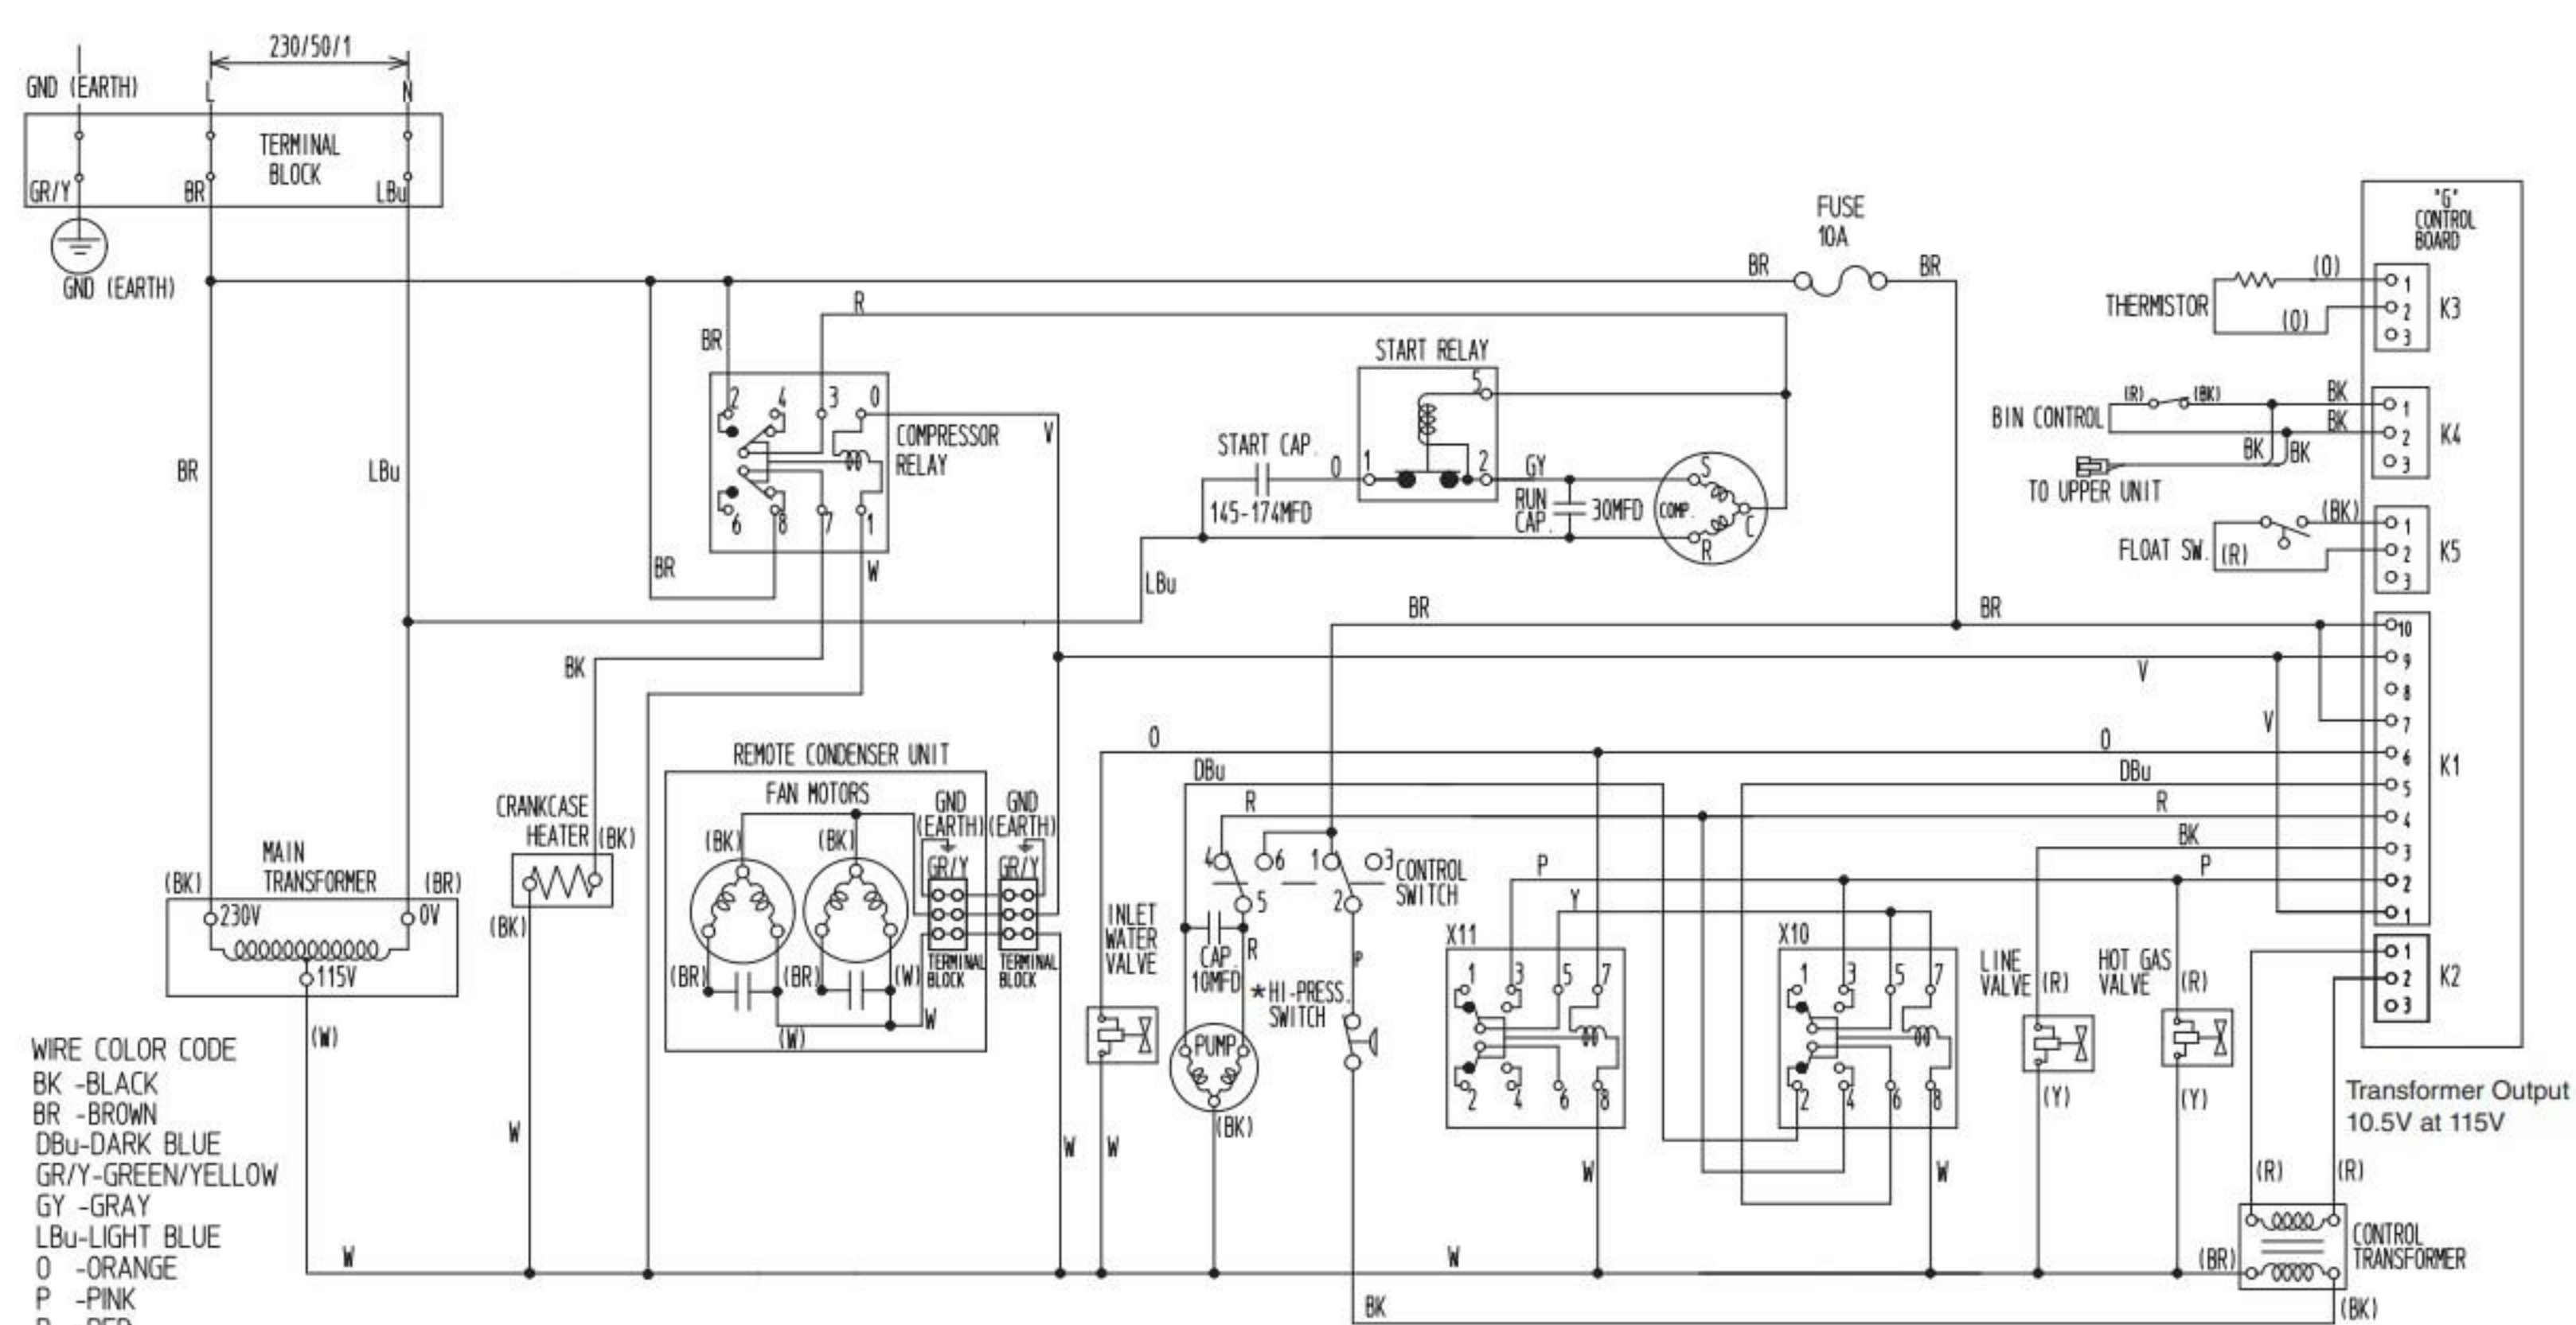

* High-Pressure Switch	
Cut-out	412± <sup>21</sup> <sub>0</sub> PSIG
Cut-in	327±21 PSIG

HARVEST PUMP TIMER RELAYS	
X1	-PUMP DIRECTION RELAY
X2	-X1 CONTROL RELAY
X3	-HARVEST PUMP TIMER RELAY

Transformer Output  
 10.5V at 115V

WIRE COLOR CODE  
 BK -BLACK  
 BR -BROWN  
 DBu-DARK BLUE  
 GR/Y-GREEN/YELLOW  
 GY -GRAY  
 LBU-LIGHT BLUE  
 O -ORANGE  
 P -PINK  
 R -RED  
 V -VIOLET  
 W -WHITE  
 Y -YELLOW

* High-Pressure Switch	
Cut-out	412± <sup>21</sup> <sub>0</sub> PSIG
Cut-in	327±21 PSIG

HARVEST PUMP TIMER RELAYS  
 X10 -PUMP DIRECTION RELAY  
 X11 -X10 CONTROL RELAY

WIRE COLOR CODE  
 BK -BLACK  
 BR -BROWN  
 DBu-DARK BLUE  
 GR/Y-GREEN/YELLOW  
 GY -GRAY  
 LBU-LIGHT BLUE  
 O -ORANGE  
 P -PINK  
 R -RED  
 V -VIOLET  
 W -WHITE  
 Y -YELLOW

* High-Pressure Switch	
Cut-out	384± <sup>21</sup> <sub>0</sub> PSIG
Cut-in	284±21 PSIG

HARVEST PUMP TIMER RELAYS  
 X10-PUMP DIRECTION RELAY  
 X11-X10 CONTROL RELAY

WIRE COLOR CODE  
 BK -BLACK  
 BR -BROWN  
 DBu-DARK BLUE  
 GR/Y-GREEN/YELLOW  
 GY -GRAY  
 LBU-LIGHT BLUE  
 O -ORANGE  
 P -PINK  
 R -RED  
 V -VIOLET  
 W -WHITE  
 Y -YELLOW