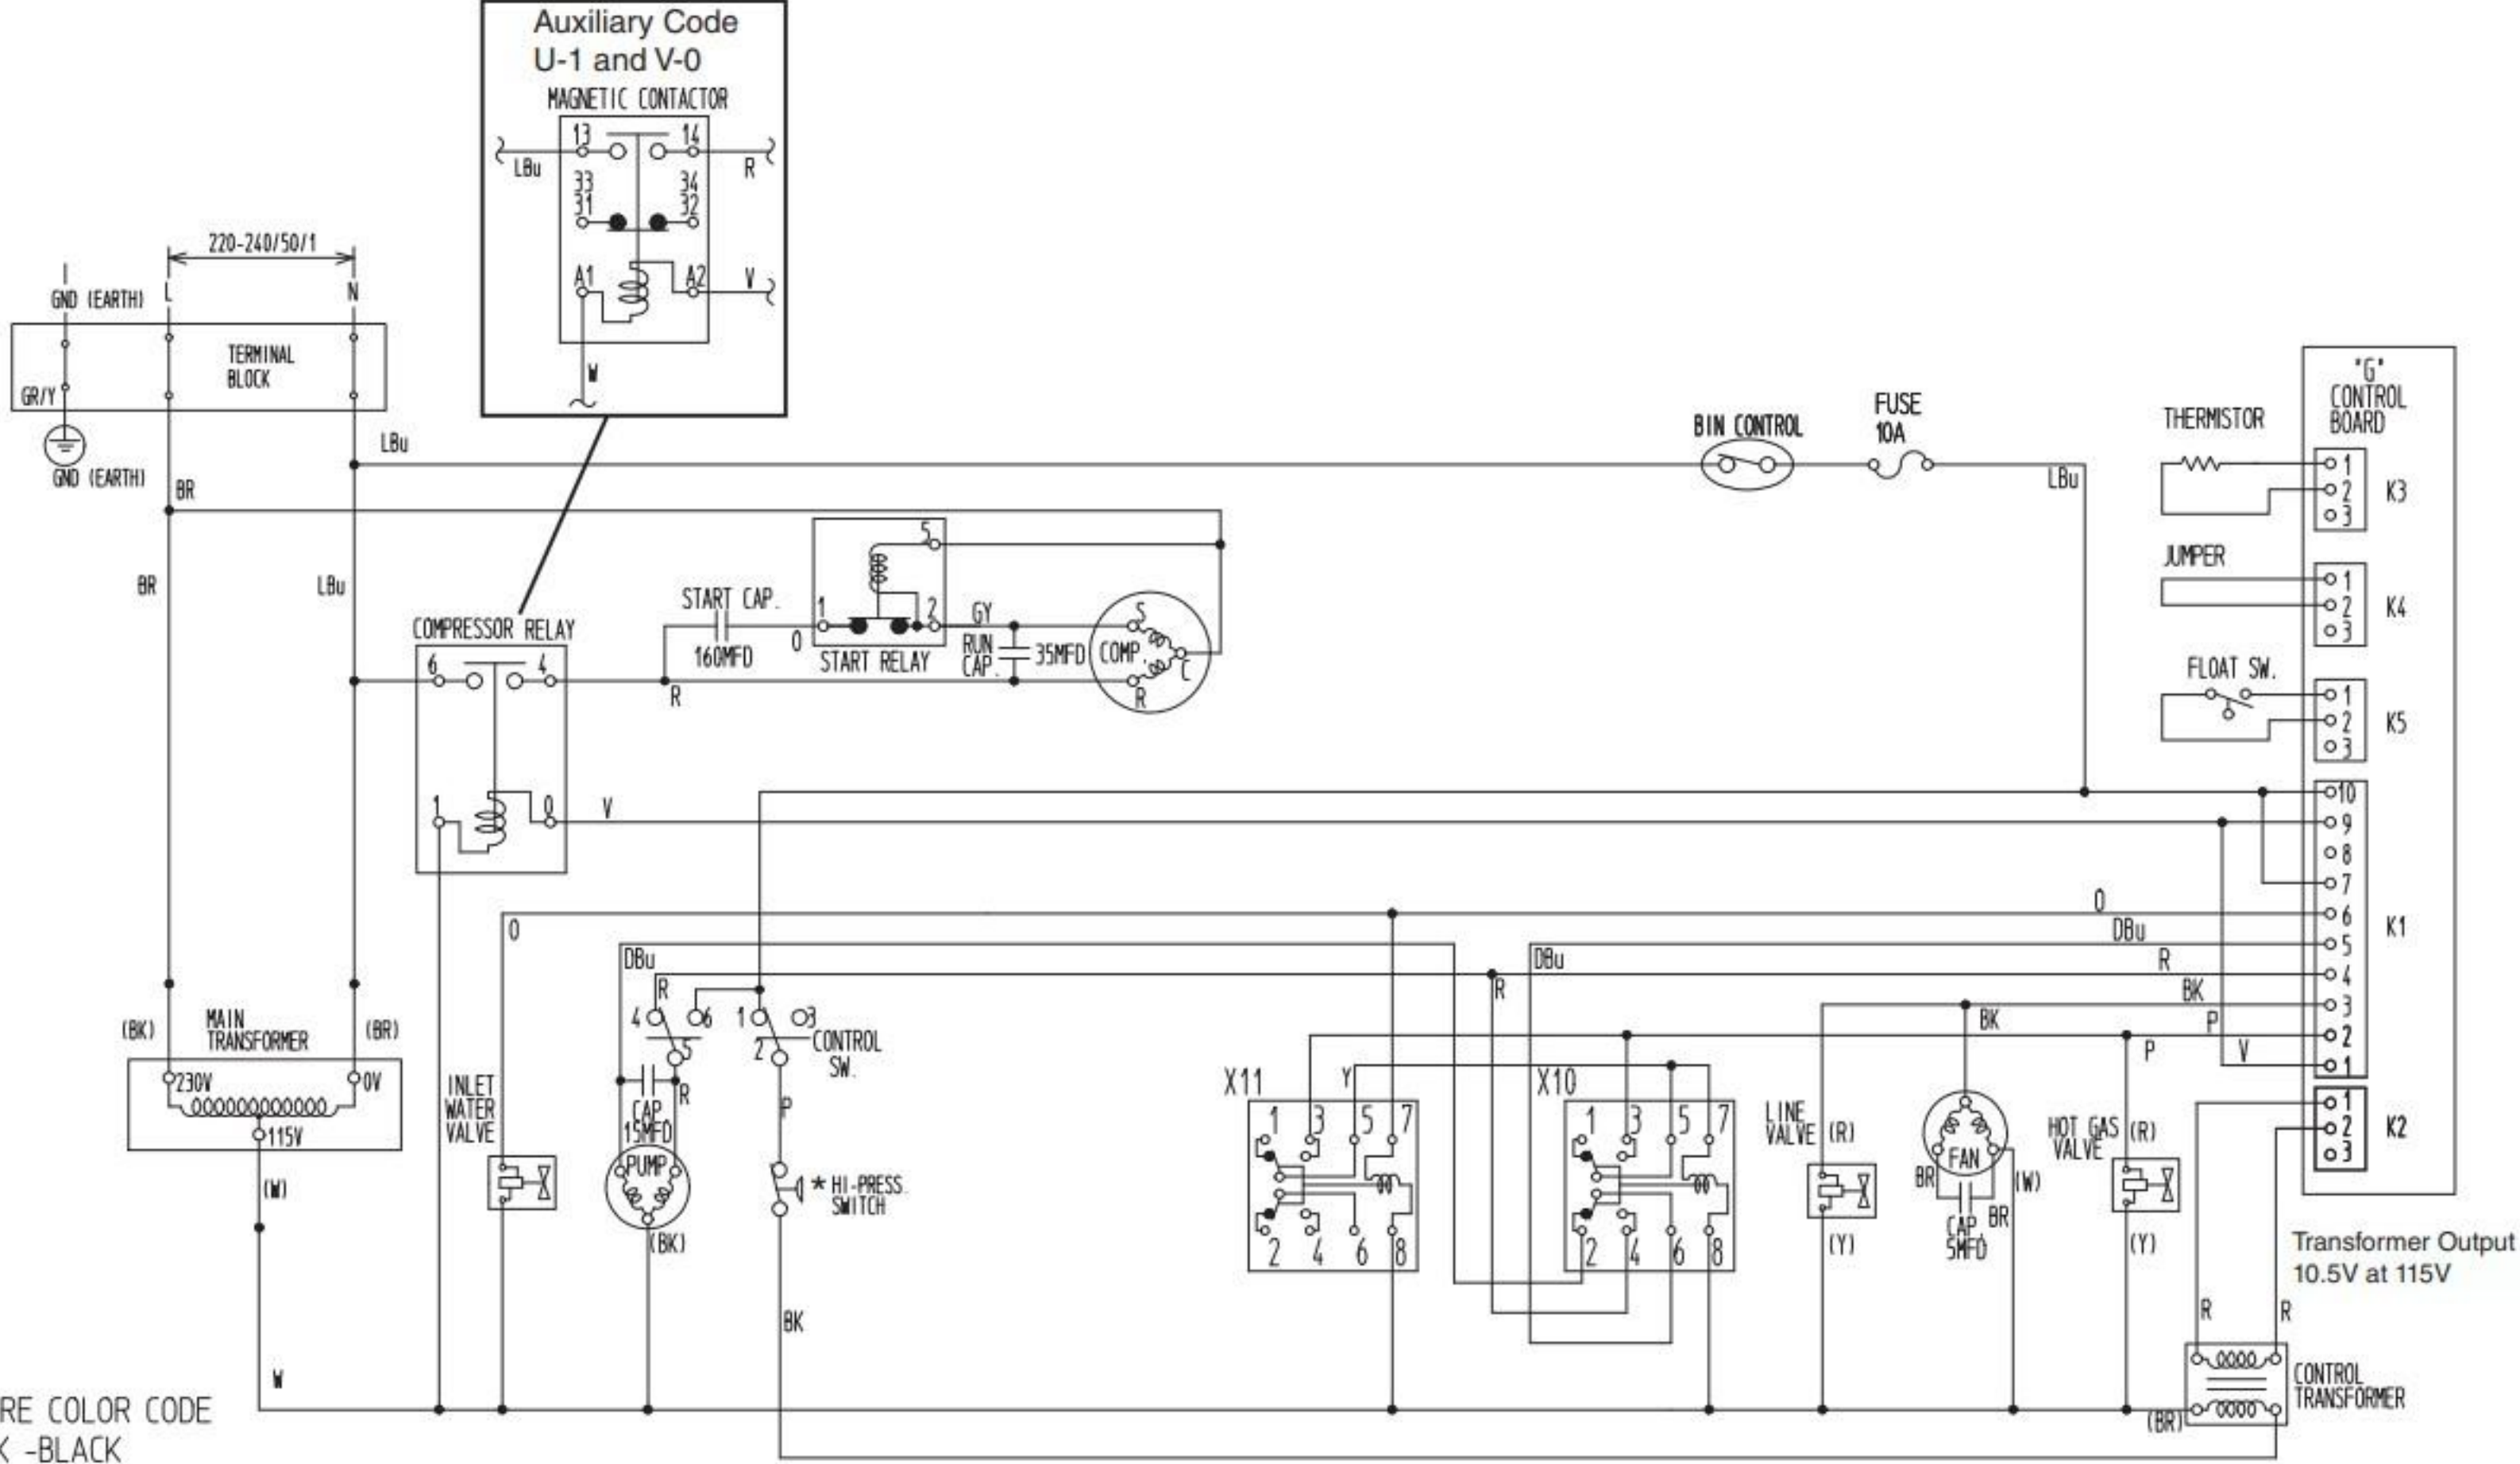

Auxiliary Code T-0, U-0

WIRE COLOR CODE  
 BK -BLACK  
 BR -BROWN  
 DBu-DARK BLUE  
 GR/Y-GREEN/YELLOW  
 GY -GRAY  
 LBU-LIGHT BLUE  
 O -ORANGE  
 P -PINK  
 R -RED  
 V -VIOLET  
 W -WHITE  
 Y -YELLOW

* High-Pressure Switch	
Cut-out	412± <sup>21</sup> <sub>0</sub> PSIG
Cut-in	327±21 PSIG

HARVEST PUMP TIMER RELAYS	
X1	-PUMP DIRECTION RELAY
X2	-X1 CONTROL RELAY
X3	-HARVEST PUMP TIMER RELAY

Transformer Output  
 10.5V at 115V

HARVEST PUMP TIMER RELAYS  
 X10 -PUMP DIRECTION RELAY  
 X11 -X10 CONTROL RELAY

WIRE COLOR CODE  
 BK -BLACK  
 BR -BROWN  
 DBu-DARK BLUE  
 GR/Y-GREEN/YELLOW  
 GY -GRAY  
 LBU-LIGHT BLUE  
 O -ORANGE  
 P -PINK  
 R -RED  
 V -VIOLET  
 W -WHITE  
 Y -YELLOW

* High-Pressure Switch	
Cut-out	384± <sup>21</sup> <sub>0</sub> PSIG
Cut-in	284±21 PSIG

HARVEST PUMP TIMER RELAYS  
 X10-PUMP DIRECTION RELAY  
 X11-X10 CONTROL RELAY

WIRE COLOR CODE  
 BK -BLACK  
 BR -BROWN  
 DBu-DARK BLUE  
 GR/Y-GREEN/YELLOW  
 GY -GRAY  
 LBU-LIGHT BLUE  
 O -ORANGE  
 P -PINK  
 R -RED  
 V -VIOLET  
 W -WHITE  
 Y -YELLOW