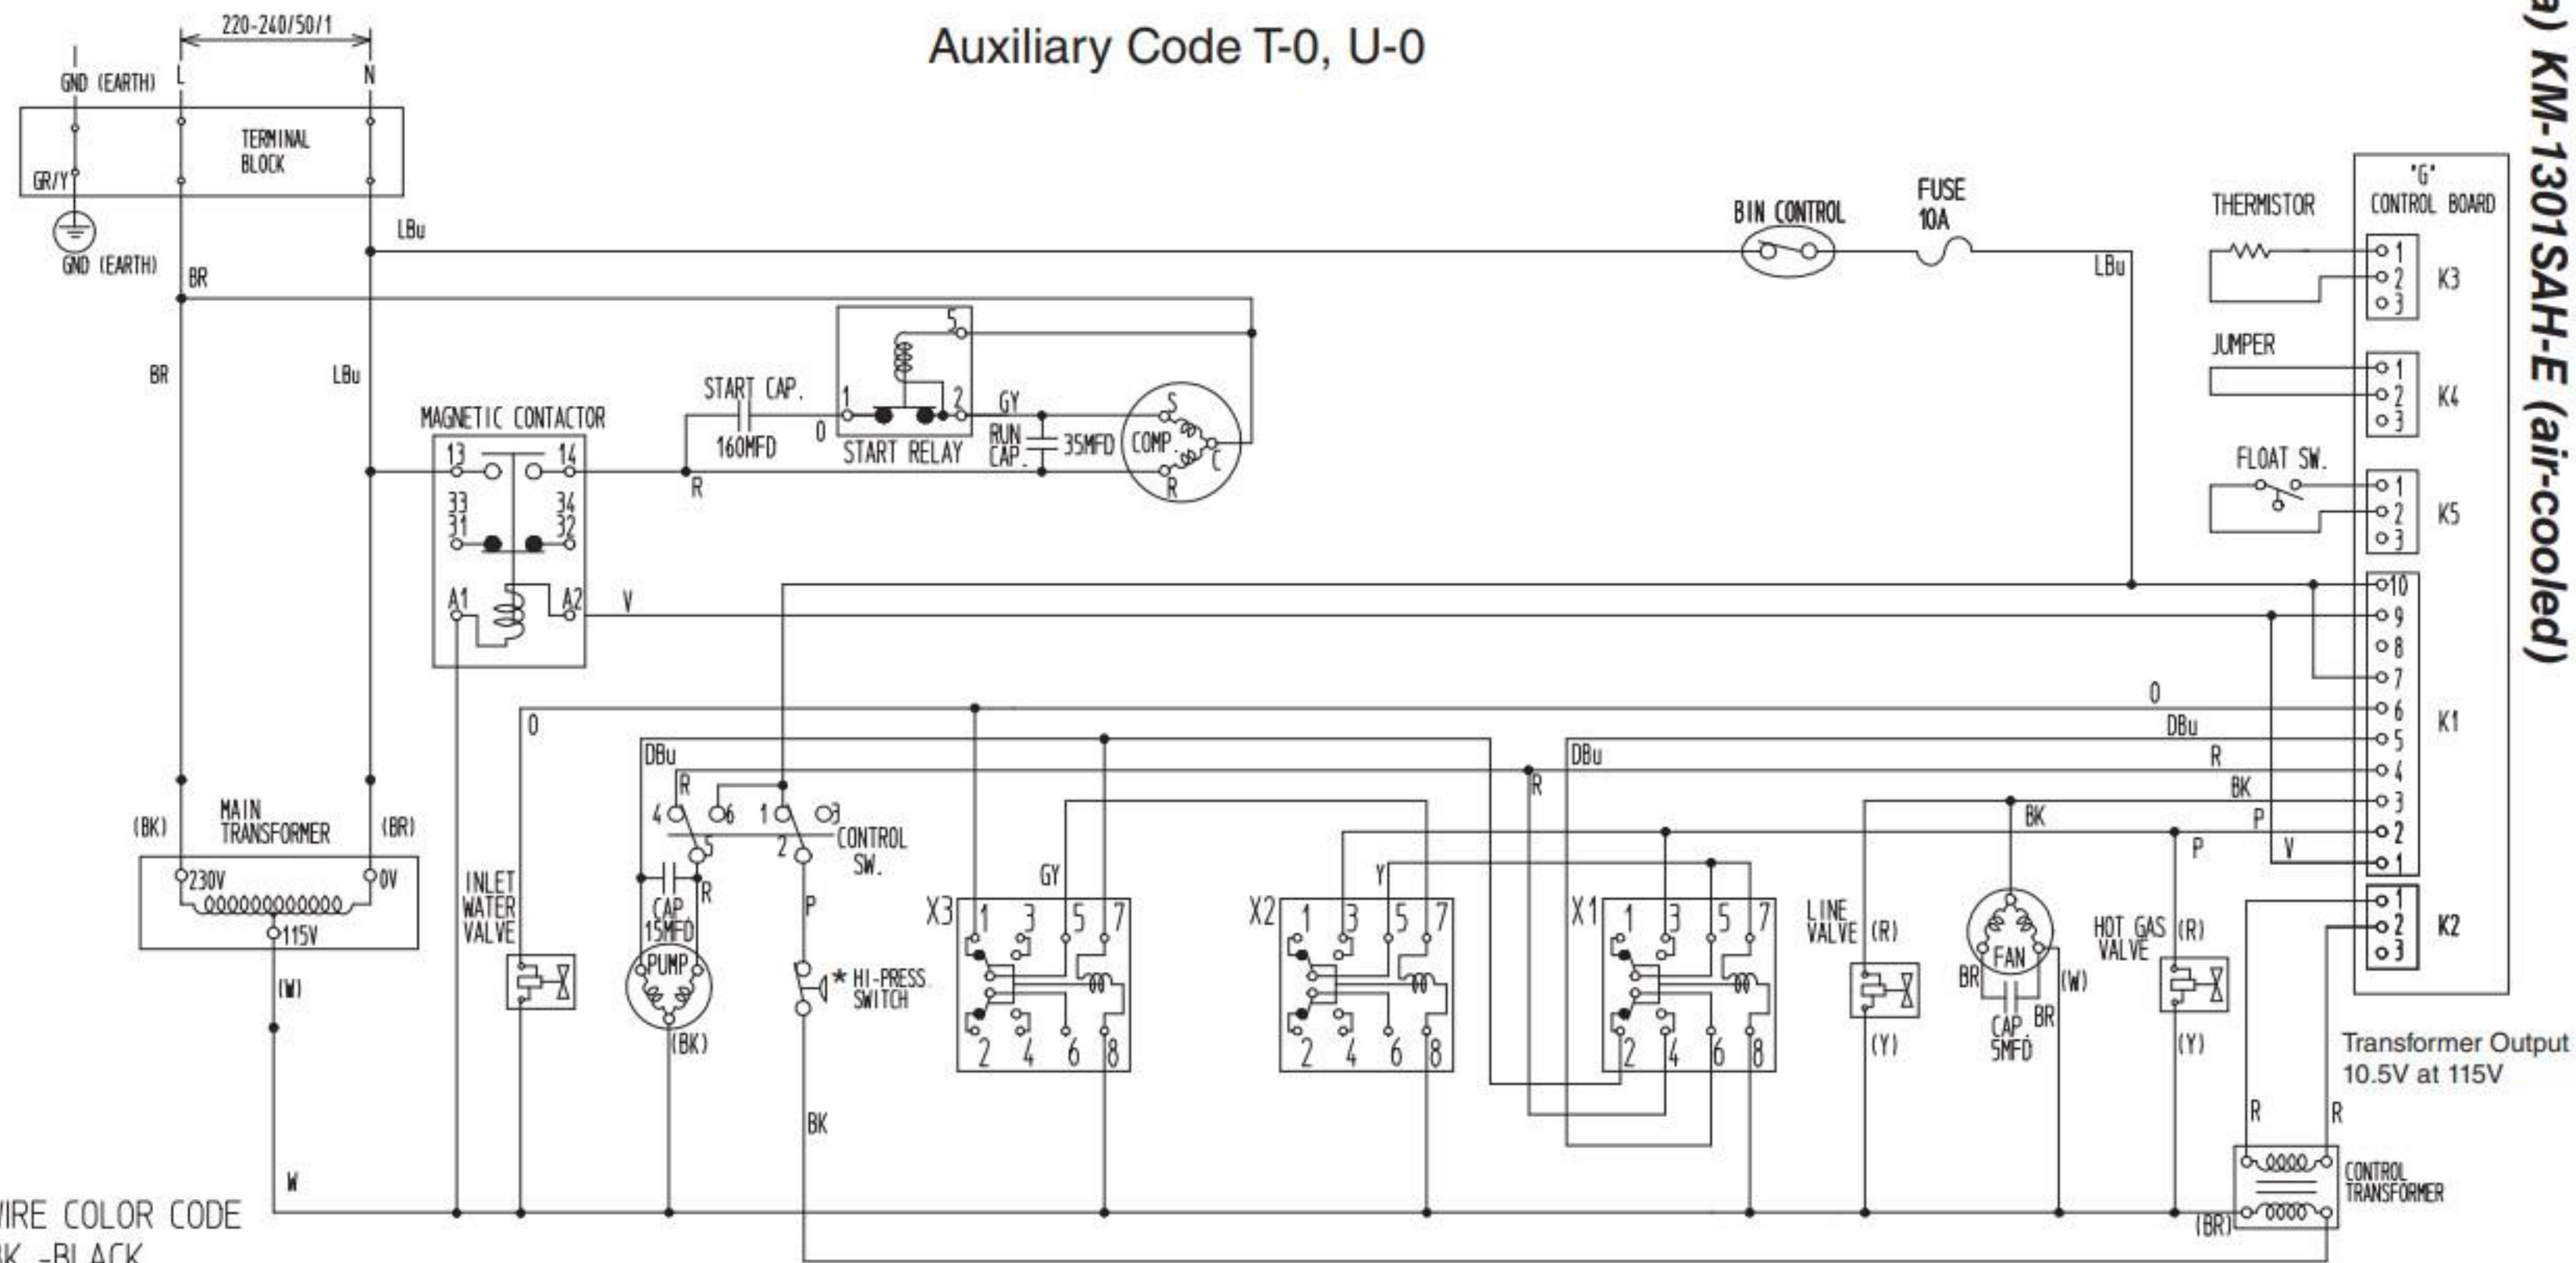

Auxiliary Code T-0, U-0

WIRE COLOR CODE  
 BK -BLACK  
 BR -BROWN  
 DBu-DARK BLUE  
 GR/Y-GREEN/YELLOW  
 GY -GRAY  
 LBU-LIGHT BLUE  
 O -ORANGE  
 P -PINK  
 R -RED  
 V -VIOLET  
 W -WHITE  
 Y -YELLOW

* High-Pressure Switch	
Cut-out	412± <sup>21</sup> <sub>0</sub> PSIG
Cut-in	327±21 PSIG

HARVEST PUMP TIMER RELAYS	
X1	-PUMP DIRECTION RELAY
X2	-X1 CONTROL RELAY
X3	-HARVEST PUMP TIMER RELAY

Transformer Output  
 10.5V at 115V

HARVEST PUMP TIMER RELAYS  
 X10 -PUMP DIRECTION RELAY  
 X11 -X10 CONTROL RELAY

WIRE COLOR CODE  
 BK -BLACK  
 BR -BROWN  
 DBu-DARK BLUE  
 GR/Y-GREEN/YELLOW  
 GY -GRAY  
 LBU-LIGHT BLUE  
 O -ORANGE  
 P -PINK  
 R -RED  
 V -VIOLET  
 W -WHITE  
 Y -YELLOW

* High-Pressure Switch	
Cut-out	384± <sup>21</sup> <sub>0</sub> PSIG
Cut-in	284±21 PSIG

HARVEST PUMP TIMER RELAYS  
 X10-PUMP DIRECTION RELAY  
 X11-X10 CONTROL RELAY

WIRE COLOR CODE  
 BK -BLACK  
 BR -BROWN  
 DBu-DARK BLUE  
 GR/Y-GREEN/YELLOW  
 GY -GRAY  
 LBU-LIGHT BLUE  
 O -ORANGE  
 P -PINK  
 R -RED  
 V -VIOLET  
 W -WHITE  
 Y -YELLOW