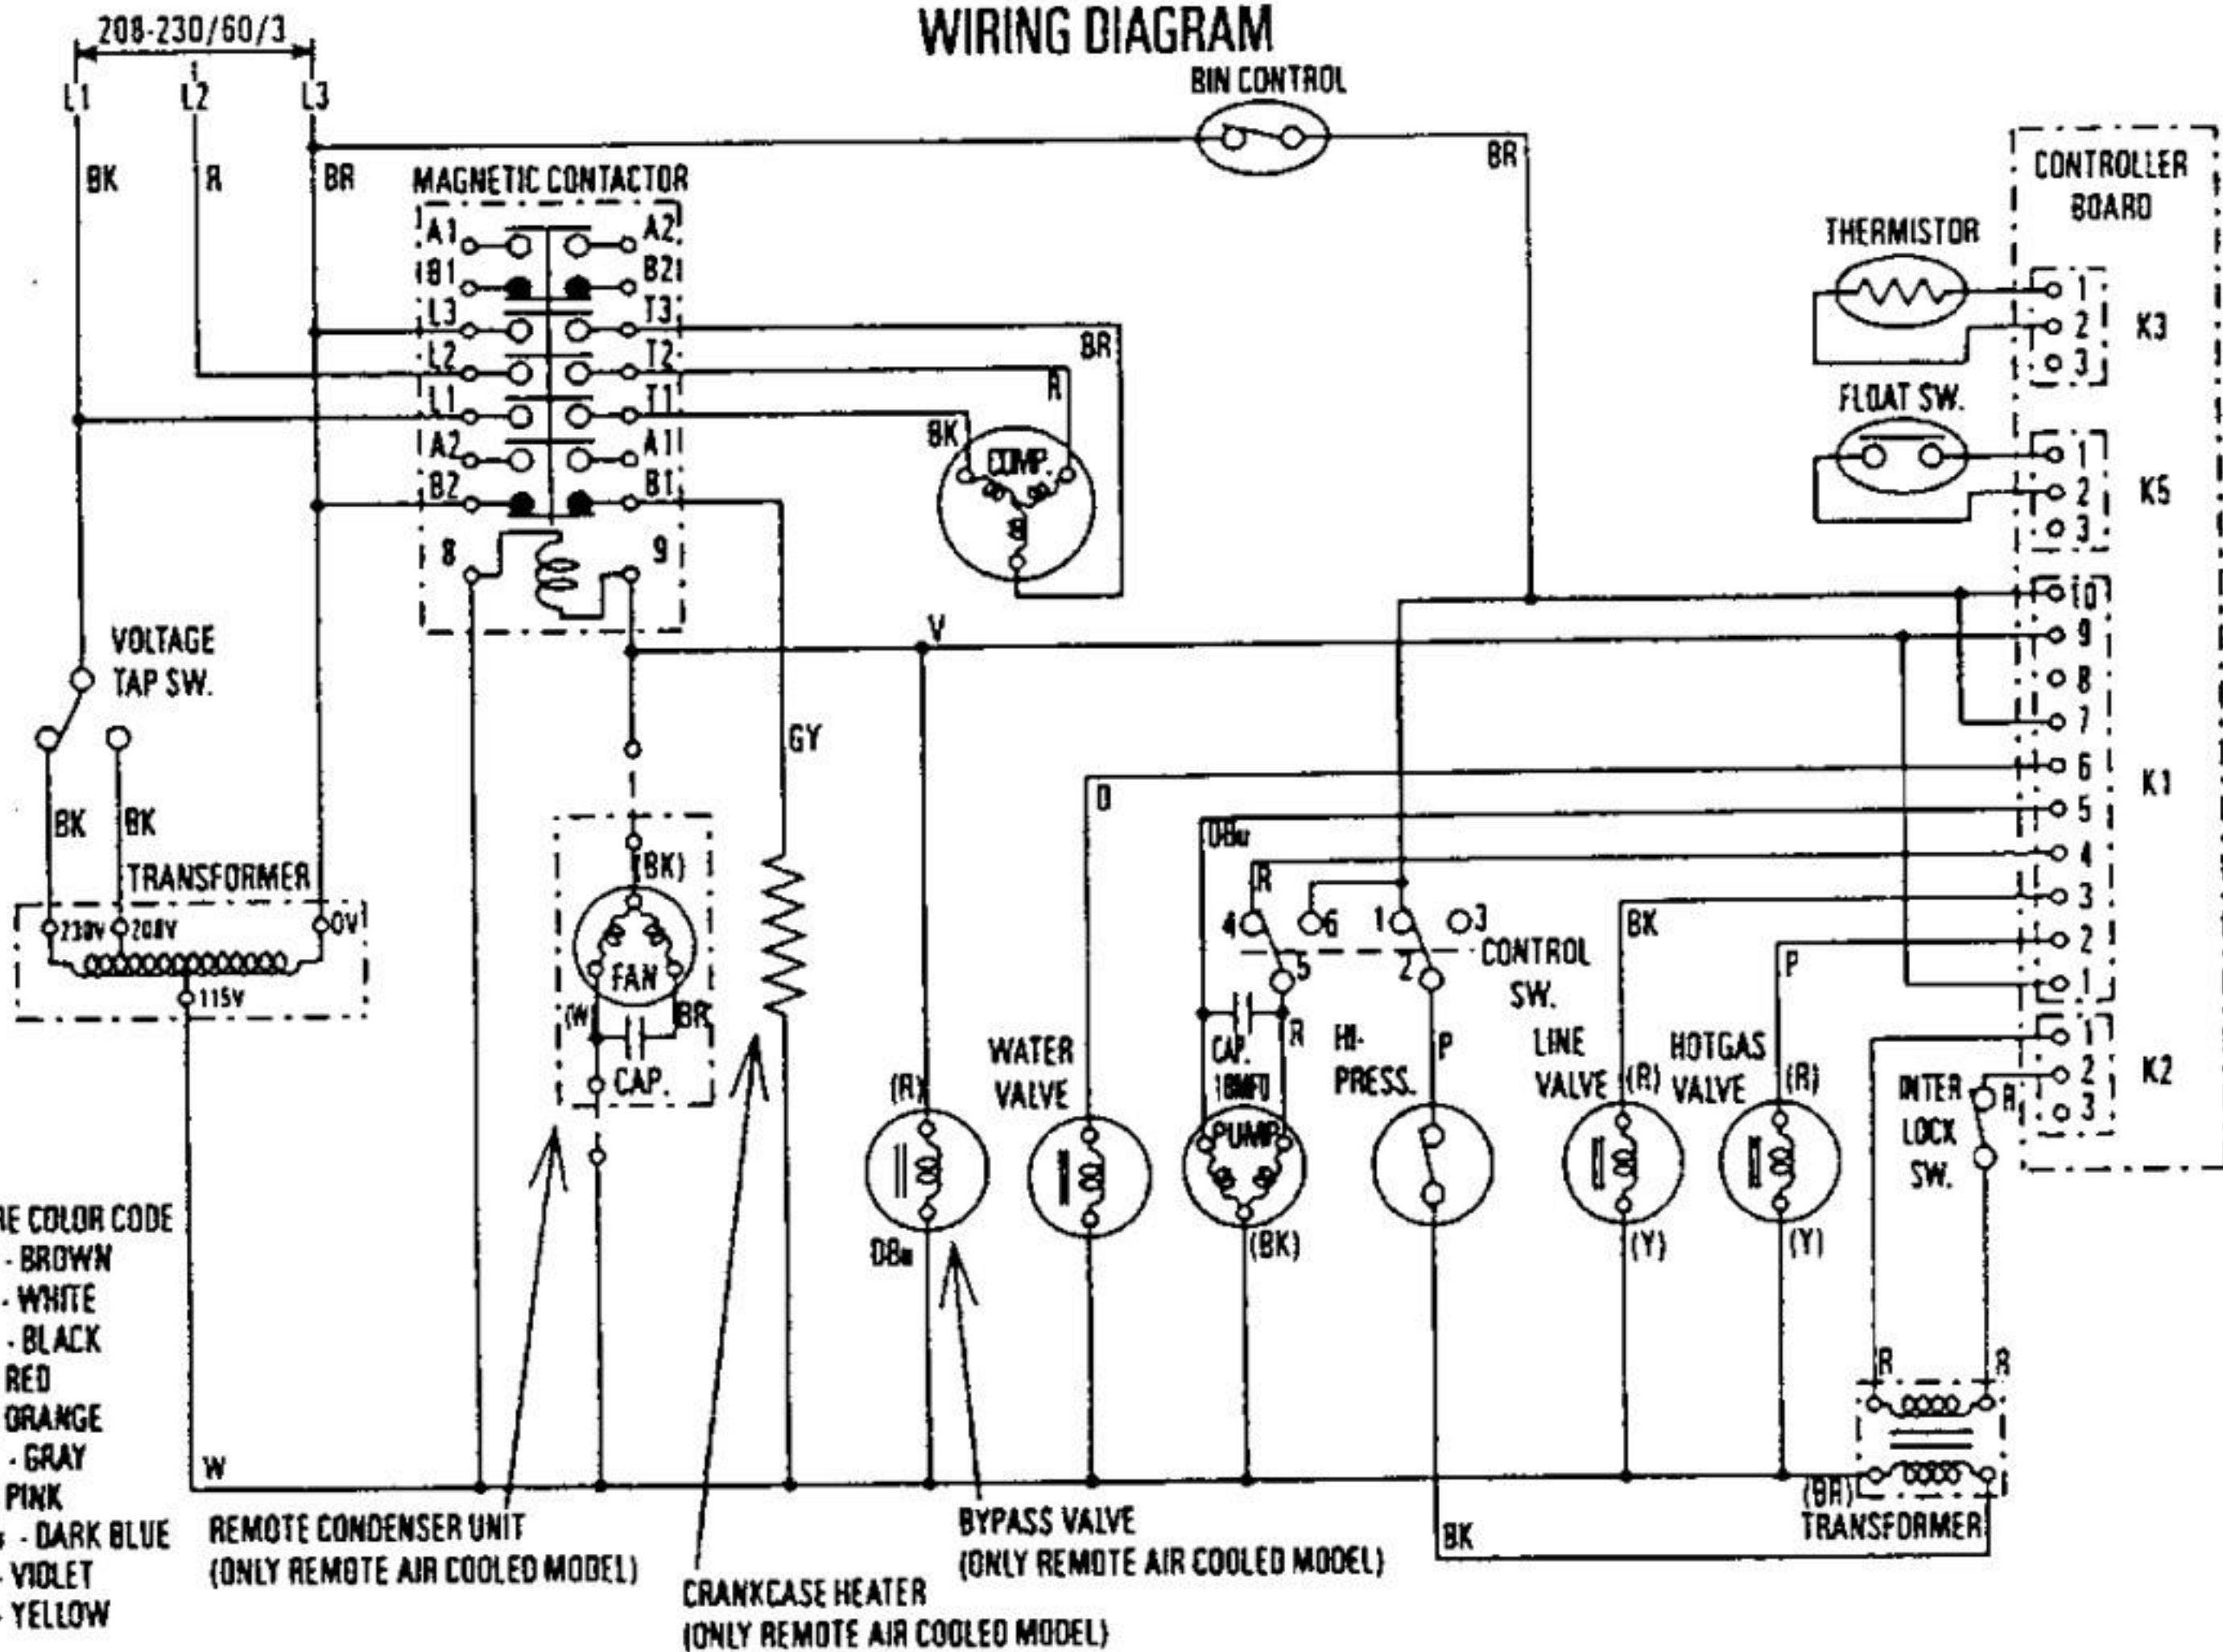

WIRING DIAGRAM

BIN CONTROL

- WIRE COLOR CODE
- BR - BROWN
 - W - WHITE
 - BK - BLACK
 - R - RED
 - O - ORANGE
 - GY - GRAY
 - P - PINK
 - DB - DARK BLUE
 - Y - VIOLET
 - Y - YELLOW

REMOTE CONDENSER UNIT
(ONLY REMOTE AIR COOLED MODEL)