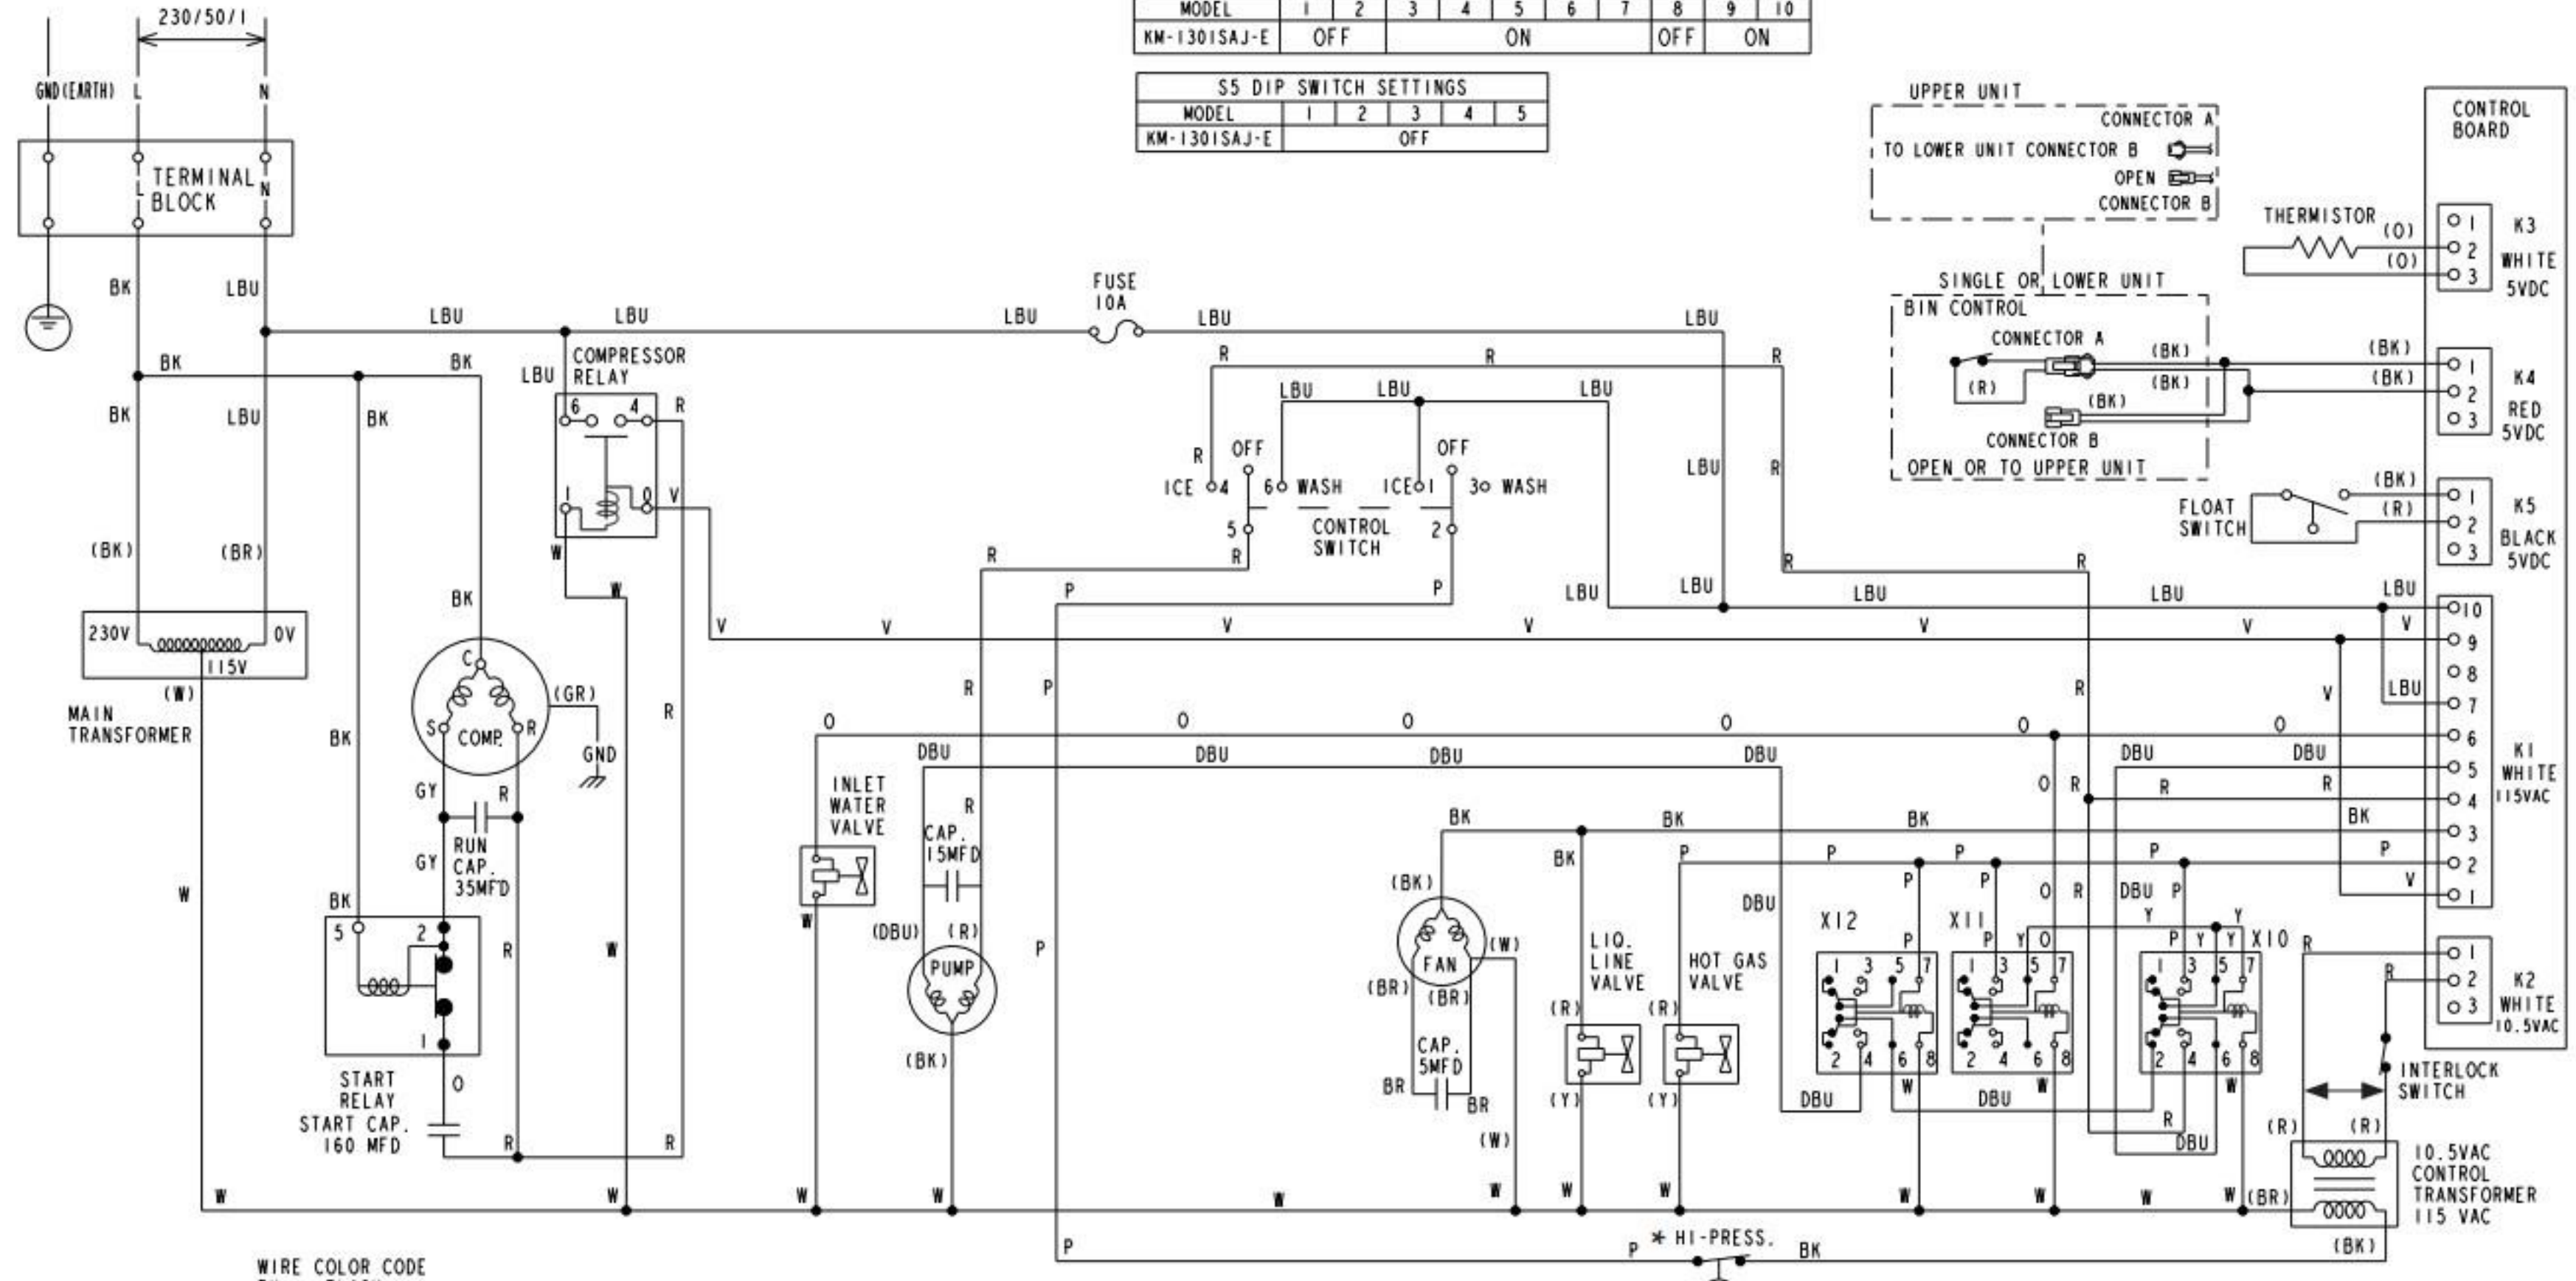

S4 DIP SWITCH SETTINGS										
MODEL	1	2	3	4	5	6	7	8	9	10
KM-1301SAJ-E	OFF				ON			OFF		ON

S5 DIP SWITCH SETTINGS					
MODEL	1	2	3	4	5
KM-1301SAJ-E			OFF		

WIRE COLOR CODE

BK	BLACK
BR	BROWN
DBU	DARK BLUE
GR	GREEN
GY	GRAY
LBU	LIGHT BLUE
O	ORANGE
P	PINK
R	RED
V	VIOLET
W	WHITE
Y	YELLOW
W/BK	WHITE/BLACK
W/BR	WHITE/BROWN
W/BU	WHITE/BLUE
W/O	WHITE/ORANGE
W/R	WHITE/RED

* High-Pressure Switch	
Air-Cooled Model	
Cut-out	412 \pm ²² ₀ PSIG
Cut-in	327 \pm 22 PSIG

X10	PUMP DIRECTION RELAY
X11	X10 CONTROL RELAY
X12	SLUSH CONTROL RELAY