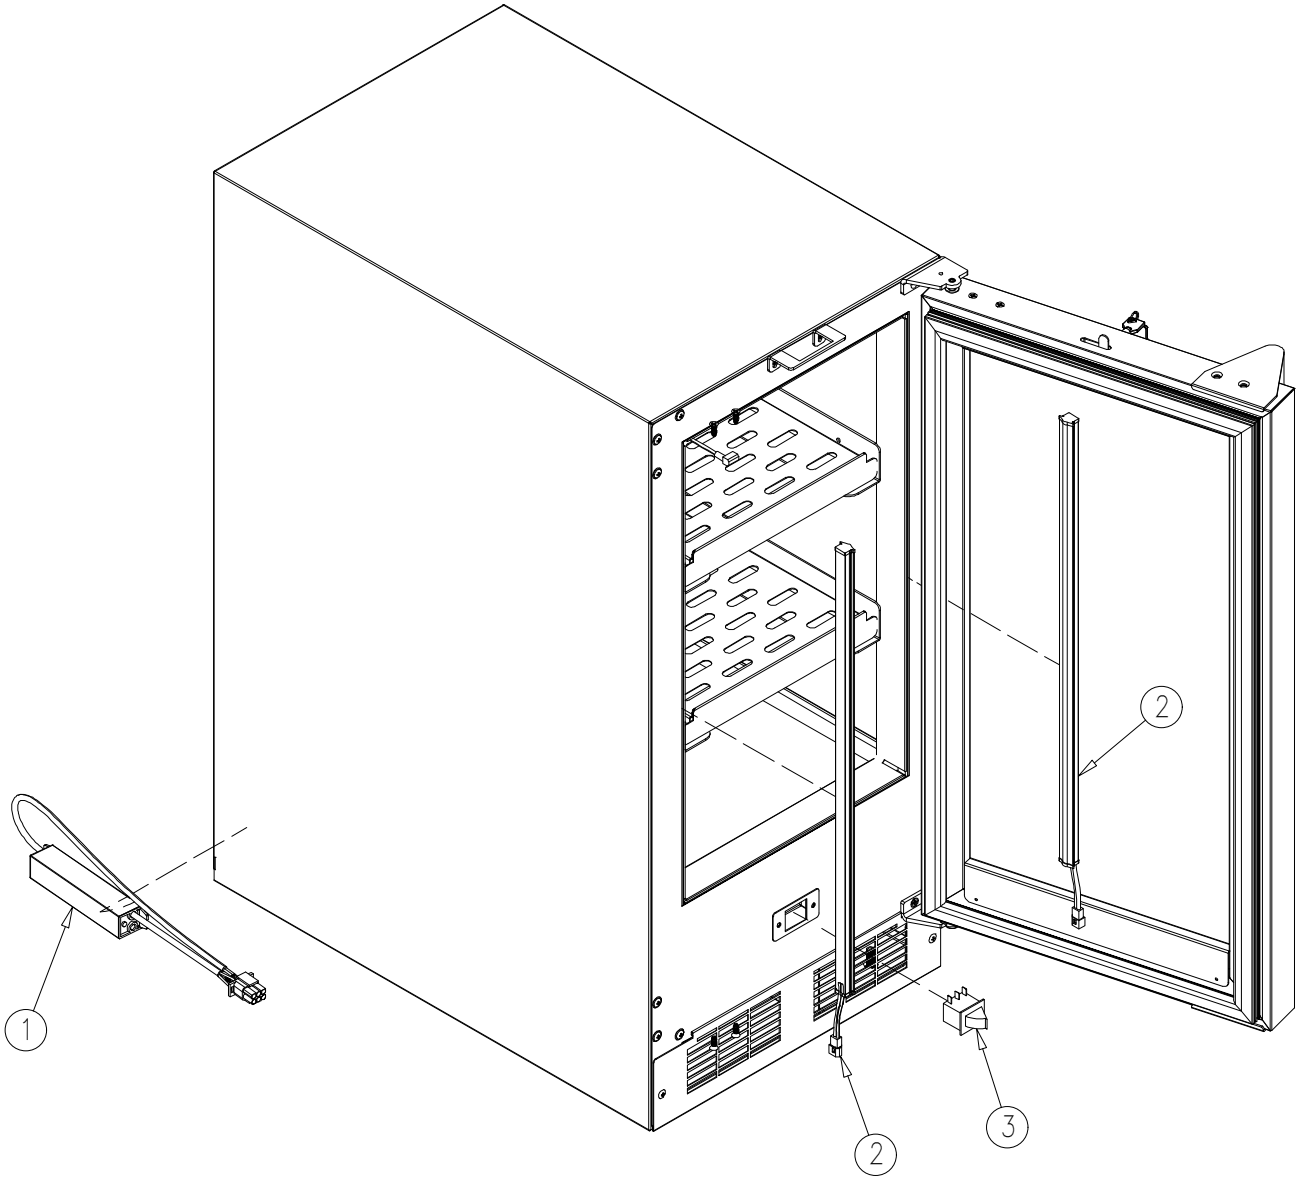

LIGHTING SYSTEM

LIGHTING SYSTEM

<i>Item No.</i>	<i>Description</i>	<i>Part No.</i>	<i>Quantity per cooler</i>
1	LED DRIVER	OT-EL-151-T	1
2	LED LAMP STRIP (19 1/2")	OT-EL-146-AZ	2
3	LIGHT & MOTOR FAN SWITCH	EL-112-EX	1