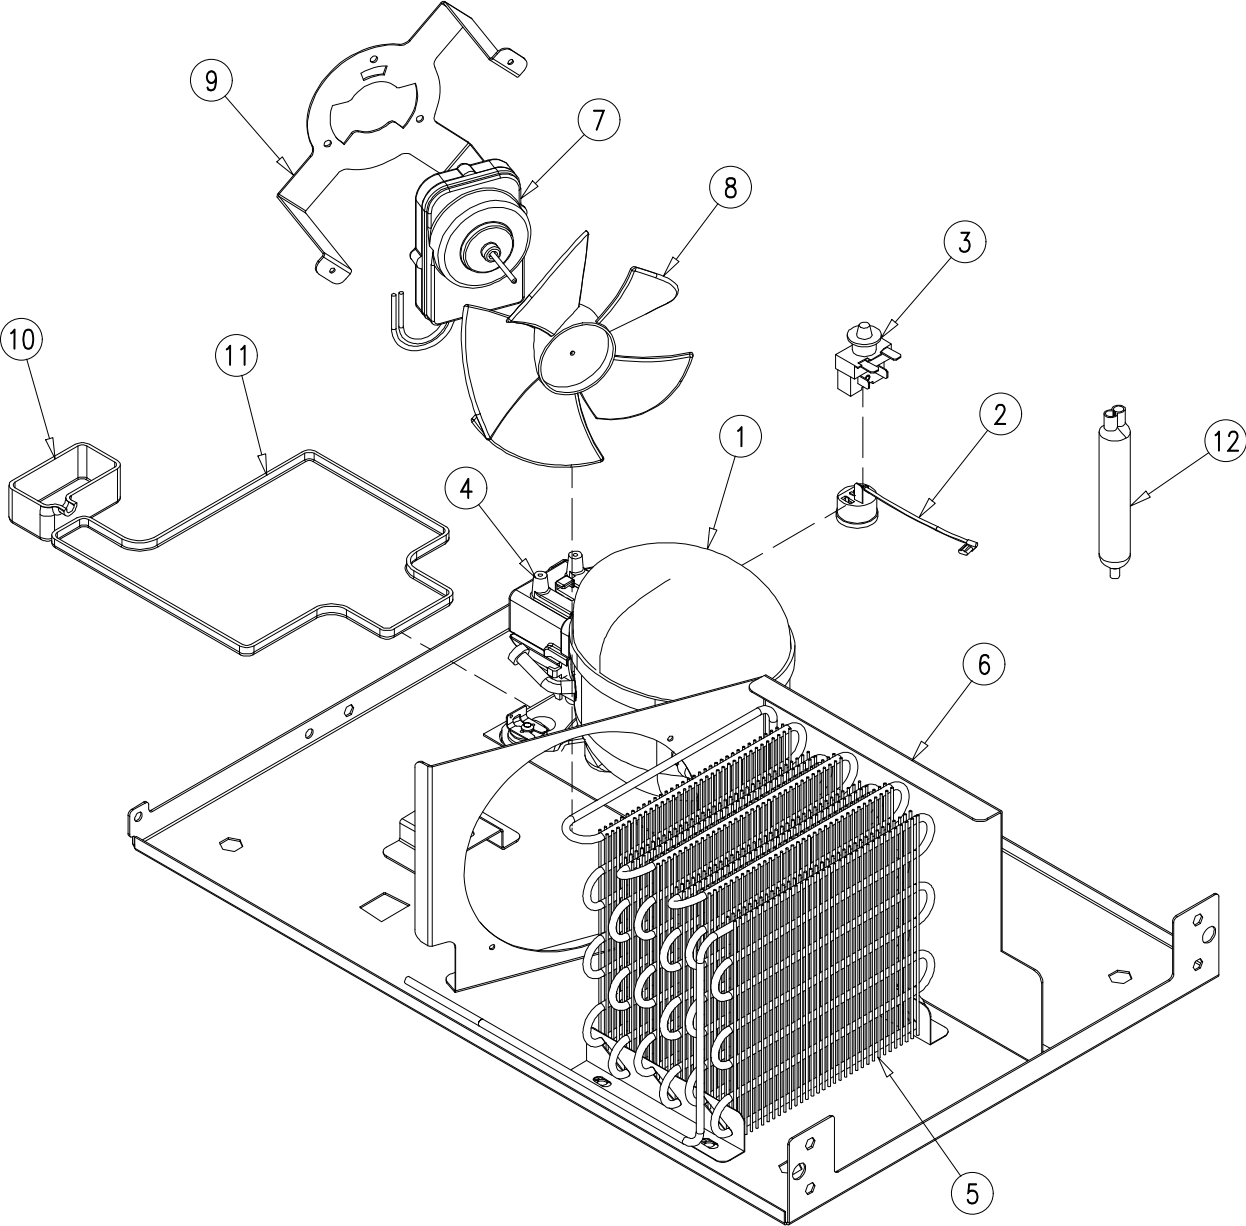

CONDENSING UNIT ASSEMBLY

CONDENSING UNIT ASSEMBLY

<i>Item No.</i>	<i>Description</i>	<i>Part No.</i>	<i>Quantity per cooler</i>
1	COMPRESSOR (115V/60HZ R600a)	HYB35MHJ42A	1
2	EXTERNAL PROTECTOR (DRB19P61A1)	EL-2135-R	1
3	PTC RELAY (QP2-4R7/QP2-4.7)	EL-2136-R	1
4	ELECTRICAL BOX	EL-2137-R	1
5	CONDENSER	CO-462	1
6	CONDENSER SHROUD	OT-21152	1
7	CONDENSER FAN MOTOR	FA-89	1
8	CONDENSER FAN BLADE	FA-90	1
9	CONDENSER FAN MOTOR BRACKET	OT-21166	1
10	EVAPORATOR TRAY A	OT-TF-1337	1
11	EVAPORATOR TRAY B	OT-TF-1336	1
12	DRIER	DR-31-P	1