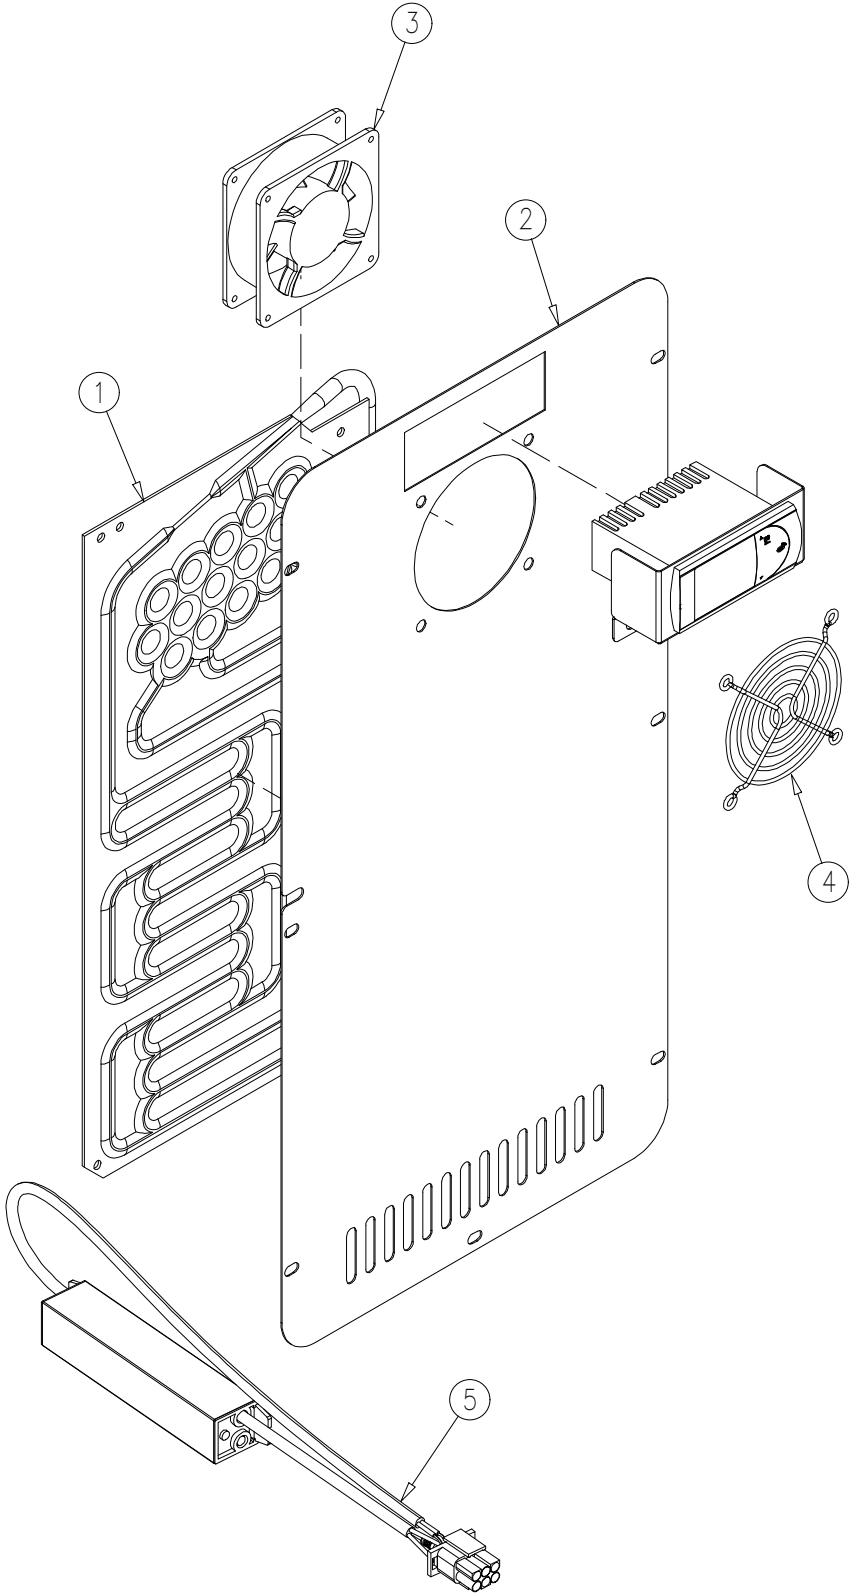

EVAPORATOR ASSEMBLY

EVAPORATOR ASSEMBLY

<i>Item No.</i>	<i>Description</i>	<i>Part No.</i>	<i>Quantity per cooler</i>
1	EVAPORATOR PLATE	CO-463	1
2	SHROUD	OT-20940	1
3	EVAPORATOR FAN MOTOR	FA-88	1
4	FAN GUARD	FA-87	1
5	FAN POWER SUPPLY	OT-EL-151-T	1