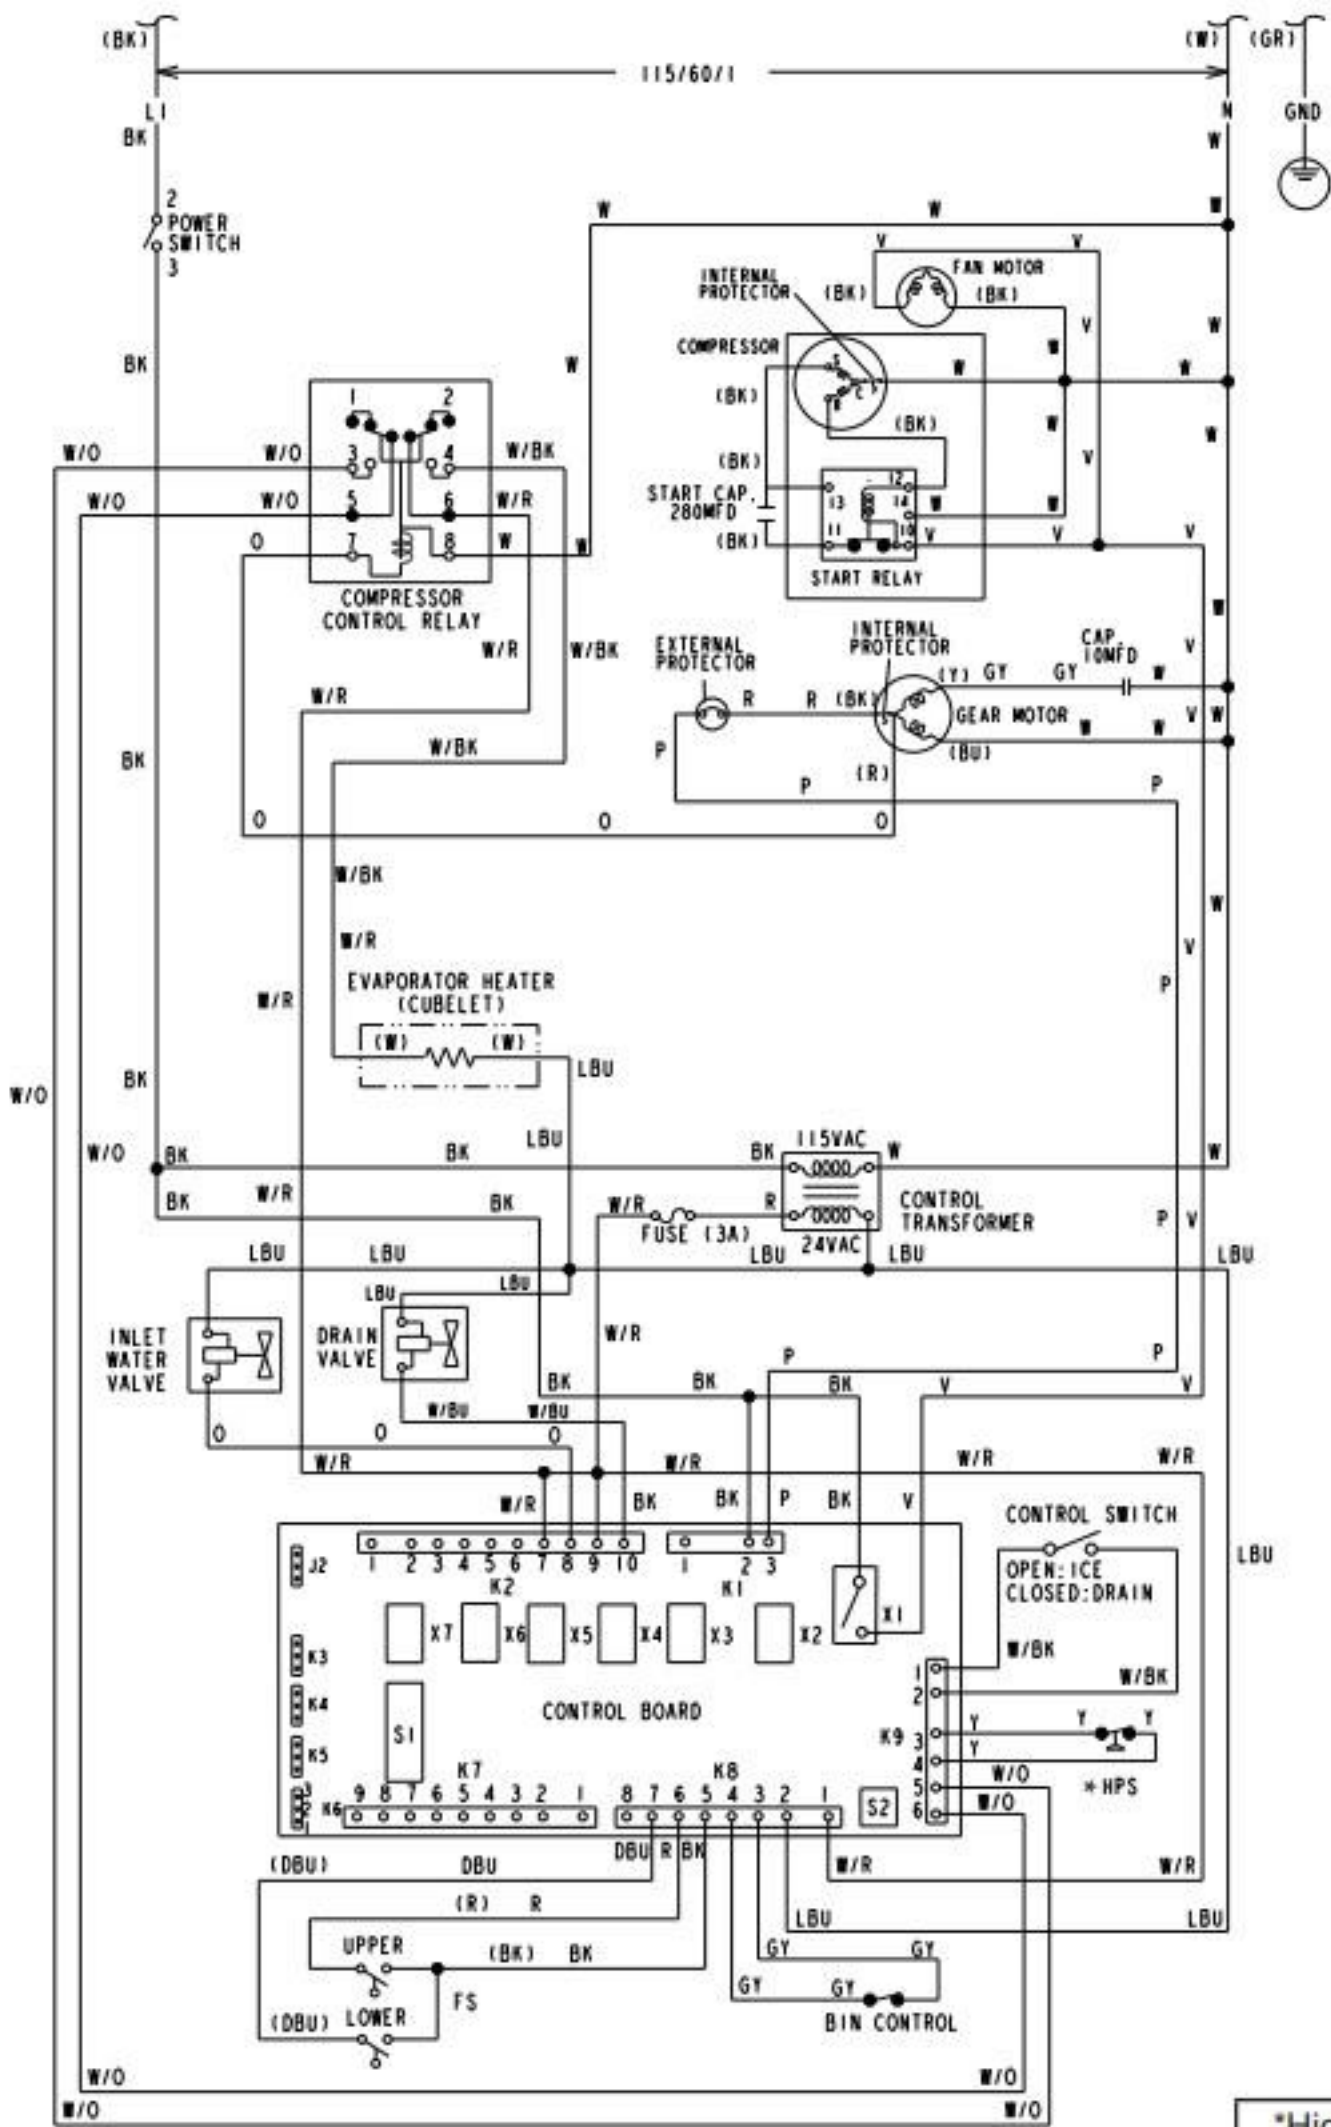

- WIRE COLOR CODE
- BK -BLACK
 - BR -BROWN
 - BU -BLUE
 - DBU -DARK BLUE
 - GR -GREEN
 - GY -GRAY
 - LBU -LIGHT BLUE
 - O -ORANGE
 - P -PINK
 - R -RED
 - V -VIOLET
 - W -WHITE
 - Y -YELLOW
 - W/BK -WHITE/BLACK
 - W/BR -WHITE/BROWN
 - W/BU -WHITE/BLUE
 - W/O -WHITE/ORANGE
 - W/R -WHITE/RED

*High-Pressure Switch	
Cut-out	426± ²² ₀ PSIG
Cut-in	341±22 PSIG

SI DIP SWITCH SETTING	1	2	3	4	5	6	7	8	9	10
F-330BAJ	OFF	OFF	OFF	OFF	OFF	OFF	OFF	ON	OFF	OFF
F-330BAJ-C	OFF	OFF	OFF	OFF	OFF	OFF	OFF	ON	OFF	OFF