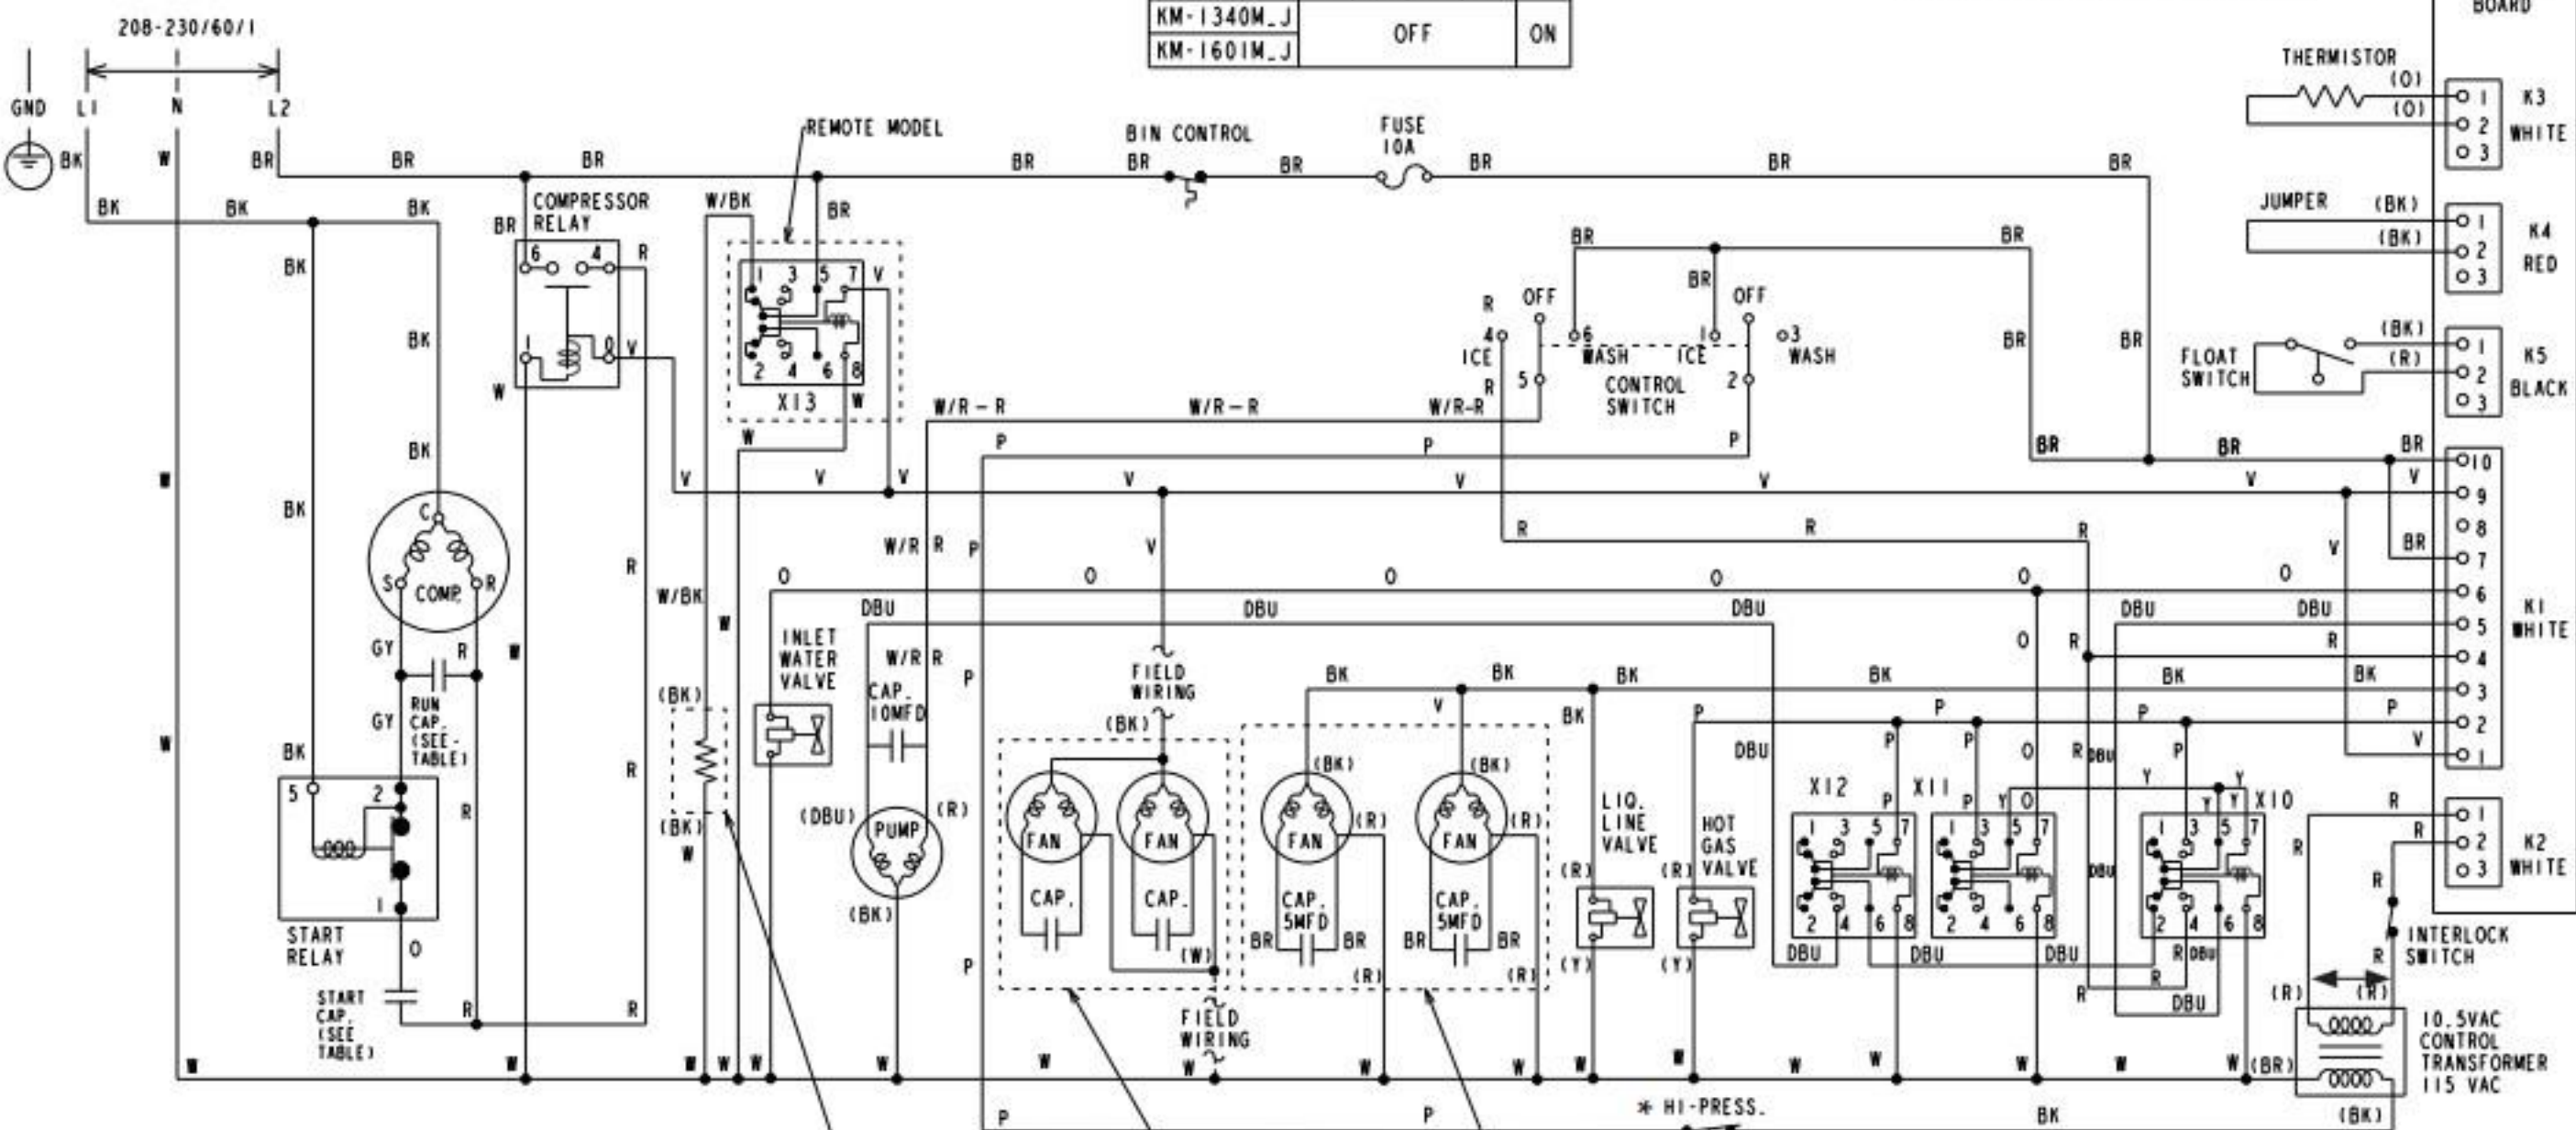

S4 DIP SWITCH SETTINGS										
MODEL	1	2	3	4	5	6	7	8	9	10
KM-1340MAJ	OFF									
KM-1340MWJ	OFF									
KM-1340MRJ	ON			OFF			ON			OFF
KM-1601M_J	OFF									

S5 DIP SWITCH SETTINGS					
MODEL	1	2	3	4	5
KM-1340M_J					
KM-1601M_J			OFF		ON

X10	PUMP DIRECTION RELAY
X11	X10 CONTROL RELAY
X12	SLUSH CONTROL RELAY
X13	CRANKCASE HEATER RELAY

COMPRESSOR CAPACITOR TABLE		
MODEL	START CAP	RUN CAP
KM-1340M_J	145-174	30MFD
KM-1601M_J	145-174	35MFD

1. **WIRE COLOR CODE**
2. BK BLACK
   - BR BROWN
   - DBU DARK BLUE
   - GR GREEN
   - GY GRAY
   - LBU LIGHT BLUE
   - O ORANGE
   - P PINK
   - R RED
   - V VIOLET
   - W WHITE
   - Y YELLOW
   - W/BK WHITE/BLACK
   - W/BR WHITE/BROWN
   - W/BU WHITE/BLUE
   - W/O WHITE/ORANGE
   - W/R WHITE/RED

* High-Pressure Switch		
	Water-Cooled Model	Air and Remote Models
Cut-out	384±²²₀ PSIG	412±²²₀ PSIG
Cut-in	284±22 PSIG	327±22 PSIG