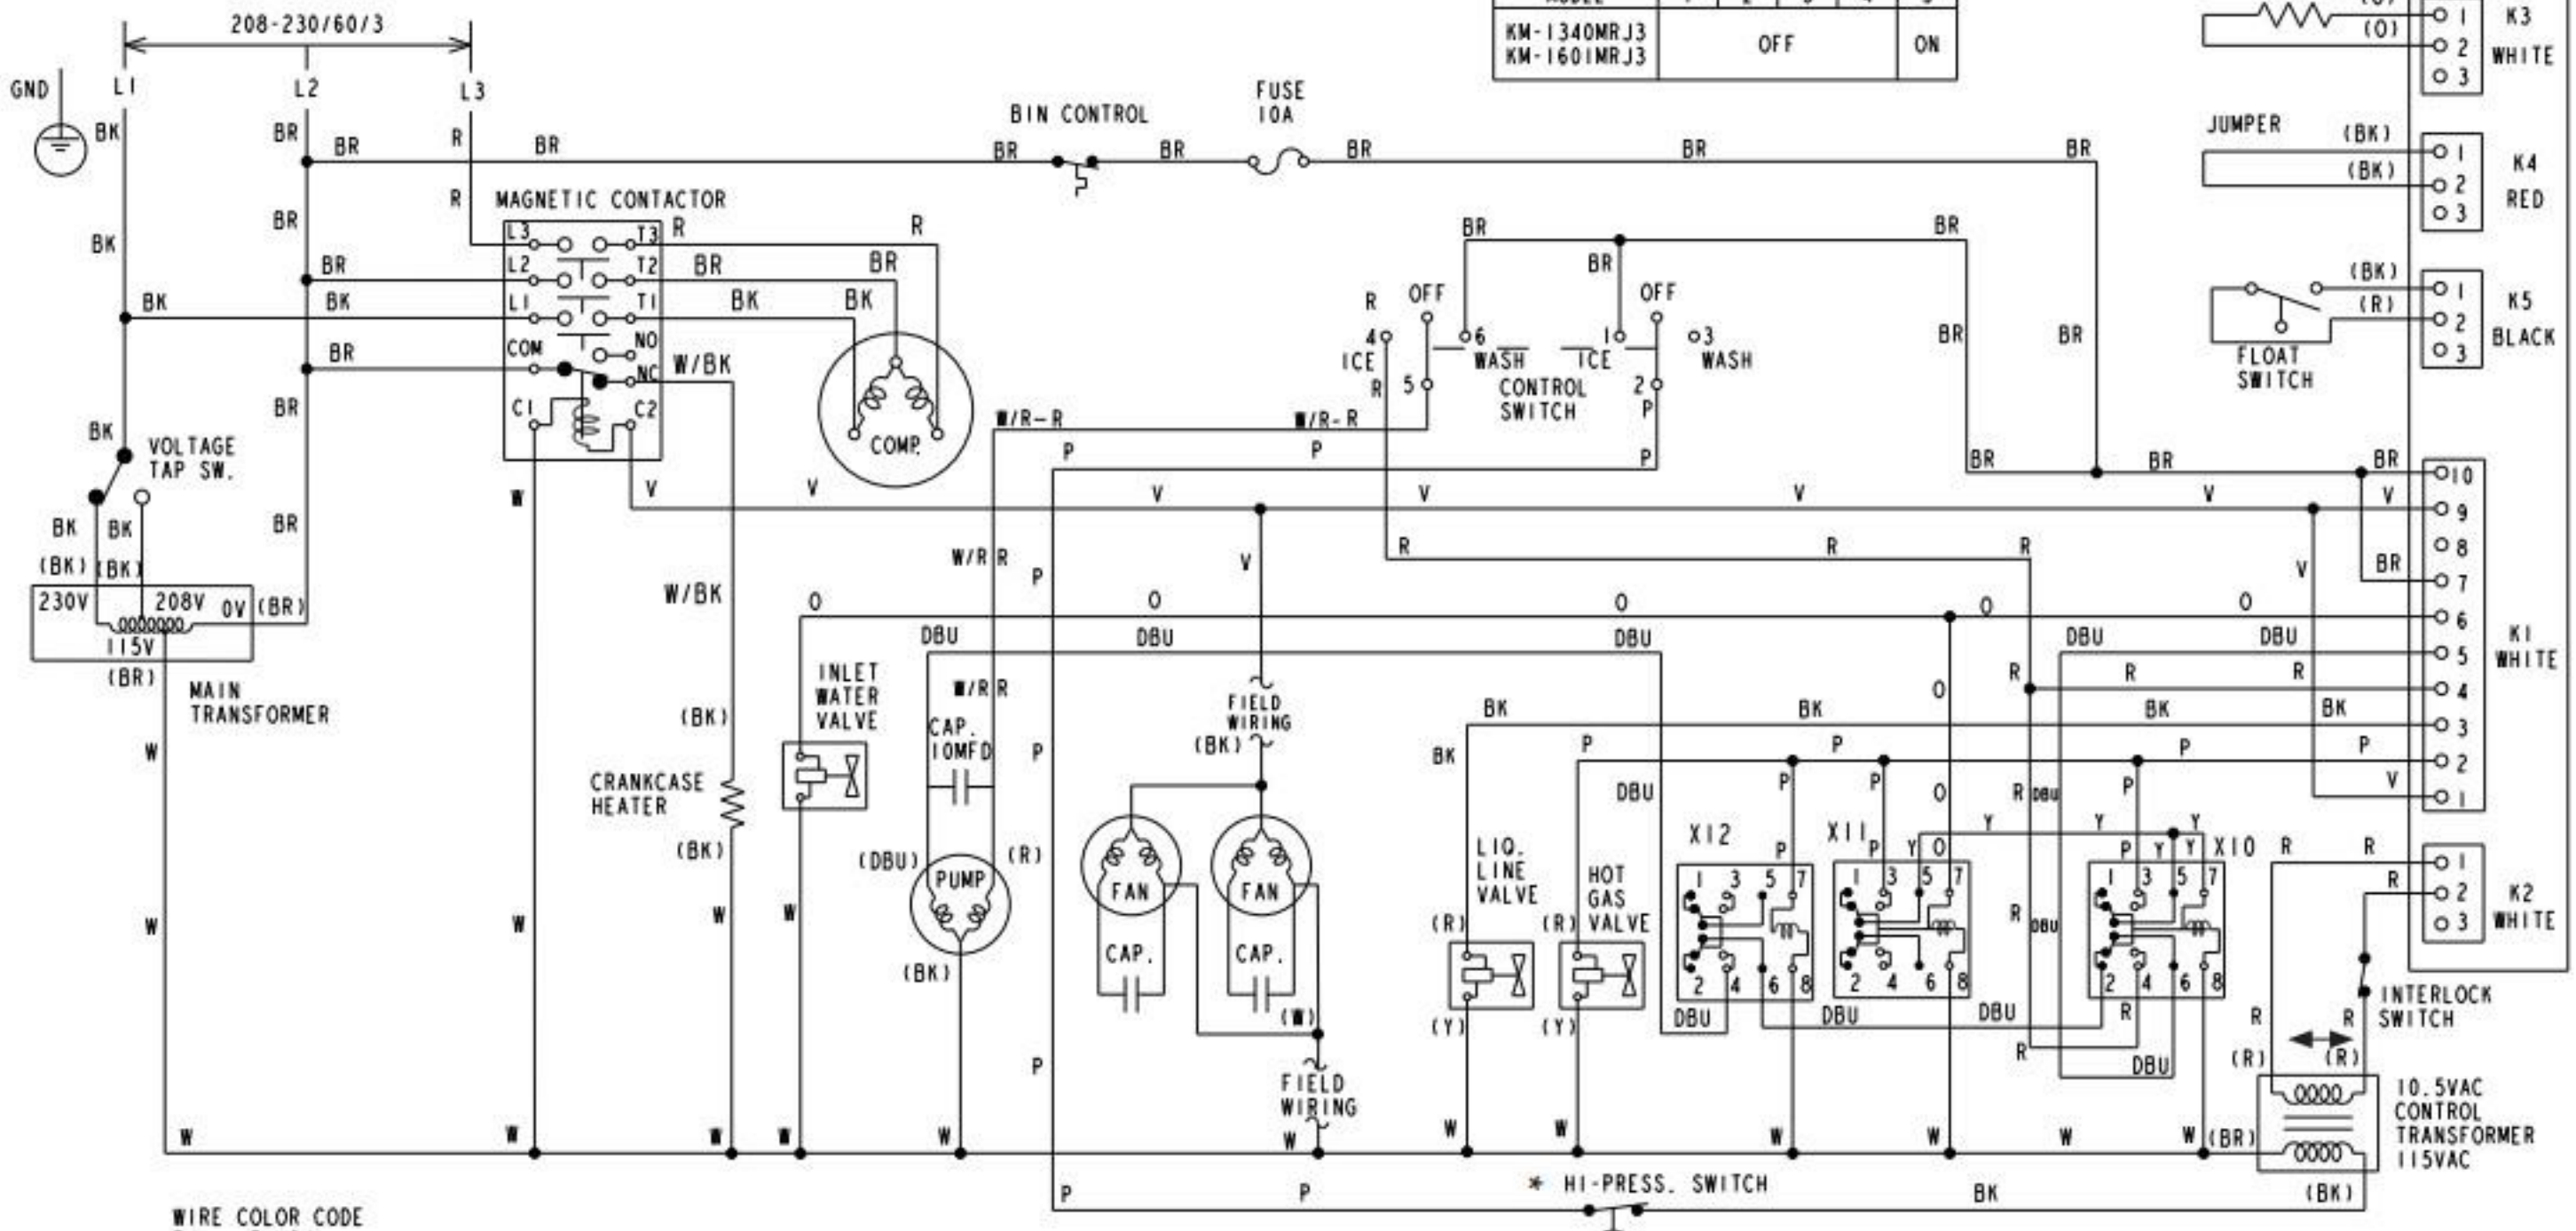

X10	PUMP DIRECTION RELAY
X11	X10 CONTROL RELAY
X12	SLUSH CONTROL RELAY

S4 DIP SWITCH SETTINGS											
MODEL	1	2	3	4	5	6	7	8	9	10	
KM-1340MRJ3	OFF						ON		OFF		
KM-1601MRJ3	OFF						ON		OFF		

S5 DIP SWITCH SETTINGS					
MODEL	1	2	3	4	5
KM-1340MRJ3	OFF				ON
KM-1601MRJ3	OFF				ON

WIRE COLOR CODE

BK	BLACK
BR	BROWN
DBU	DARK BLUE
GR	GREEN
GY	GRAY
LBU	LIGHT BLUE
O	ORANGE
P	PINK
R	RED
V	VIOLET
W	WHITE
Y	YELLOW
W/BK	WHITE/BLACK
W/BR	WHITE/BROWN
W/BU	WHITE/BLUE
W/O	WHITE/ORANGE
W/R	WHITE/RED

* High-Pressure Switch	
Cut-out	412±22 PSIG
Cut-in	327±22 PSIG