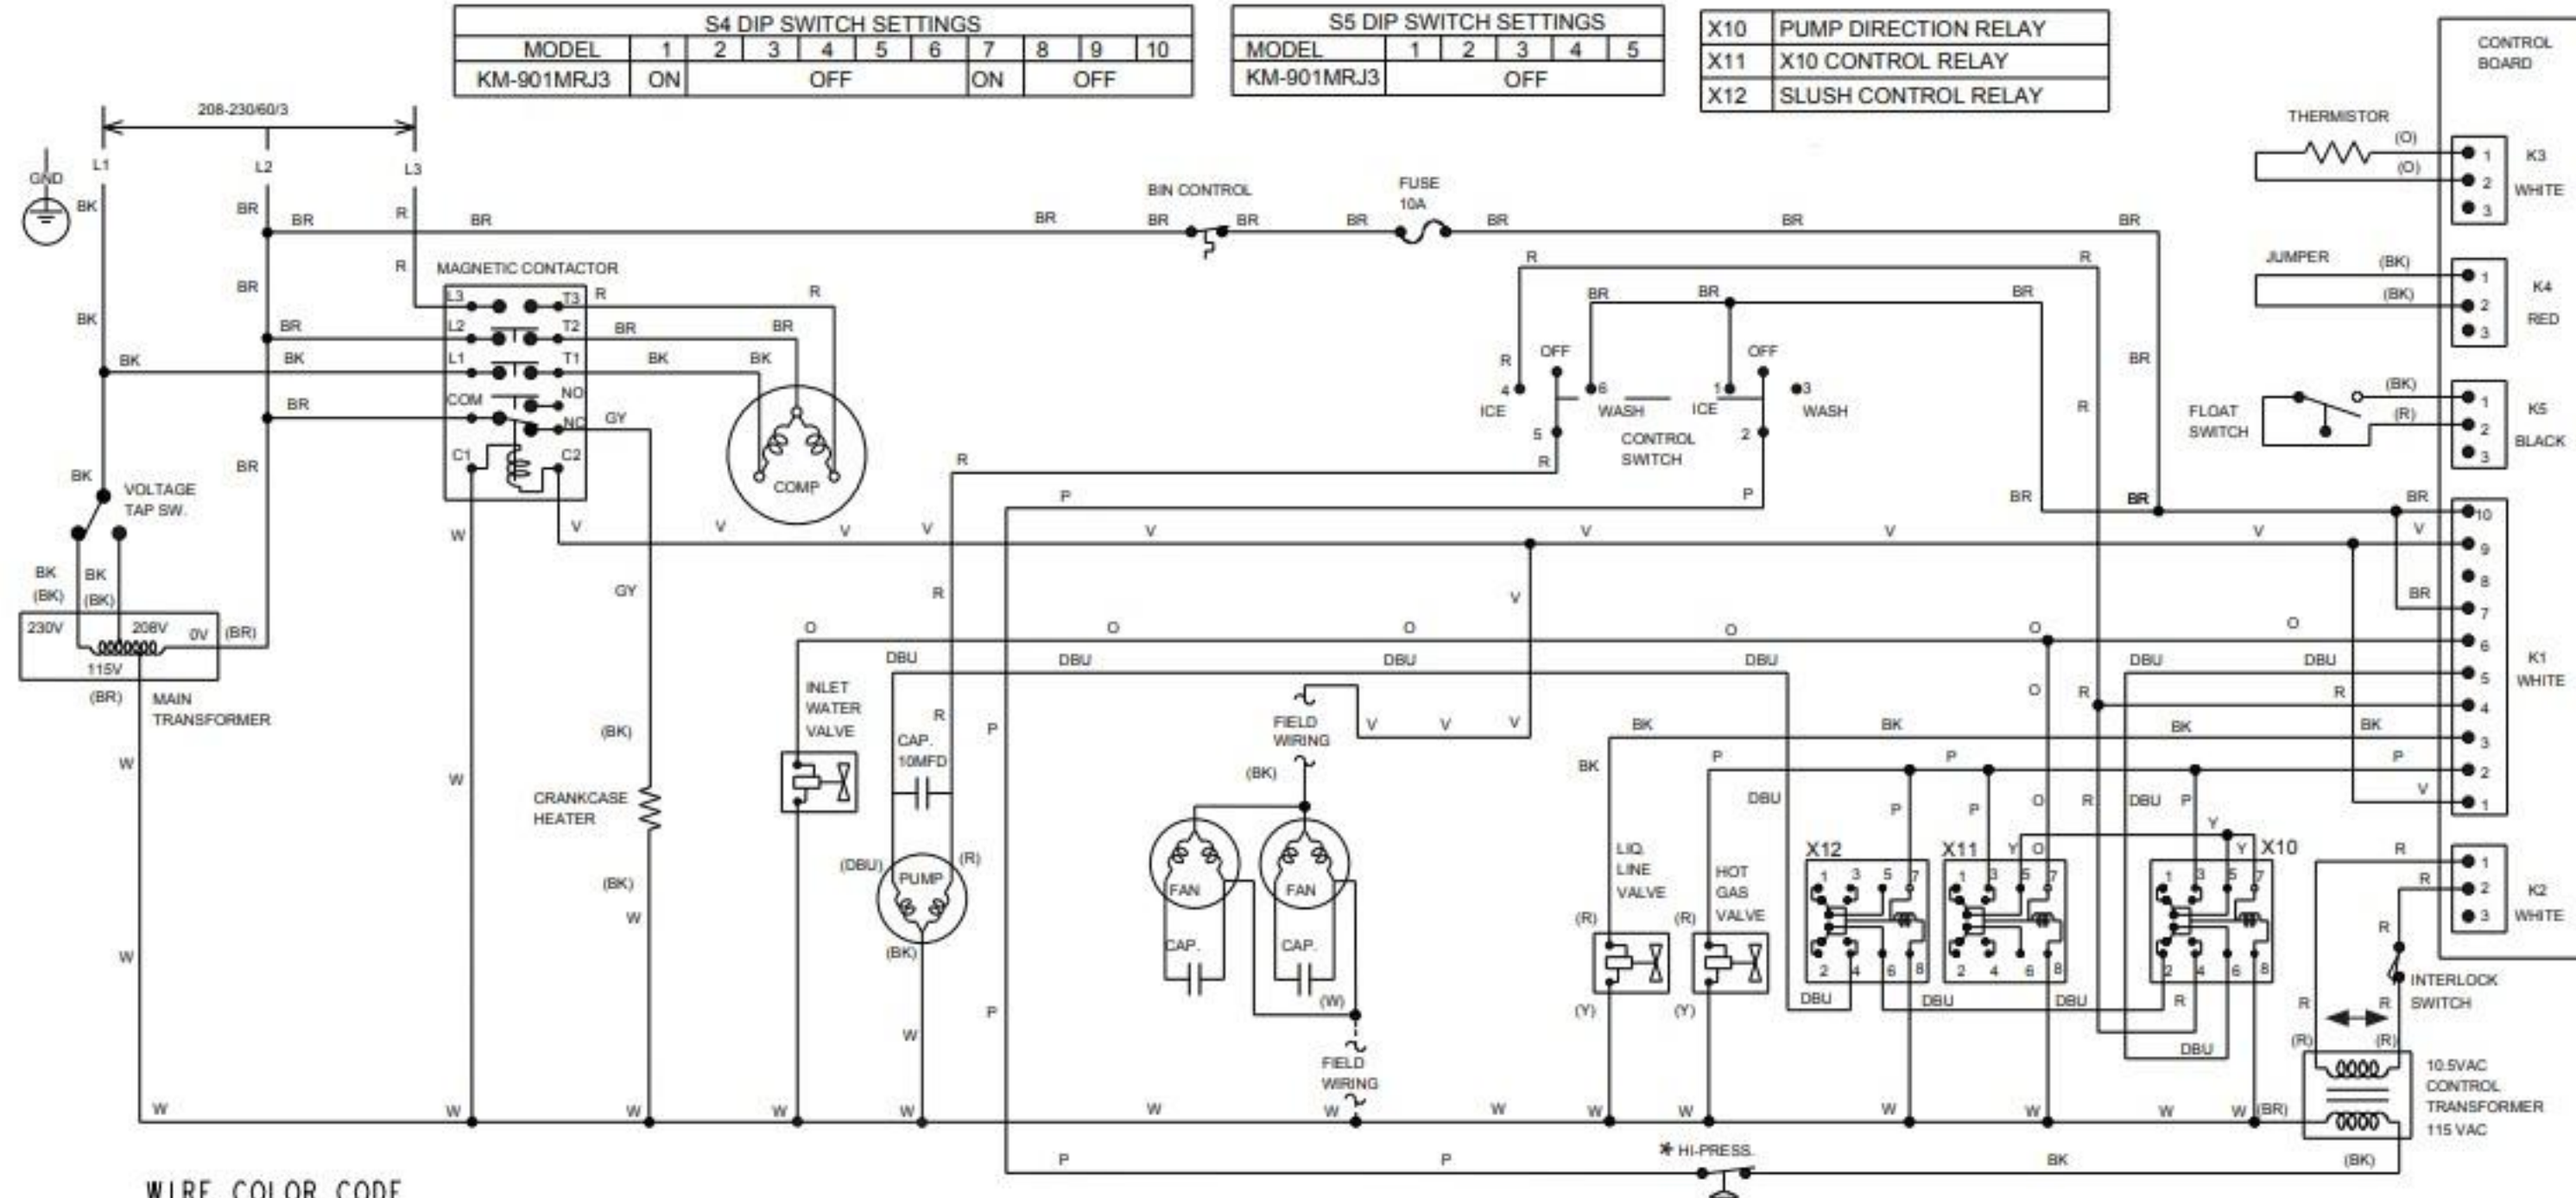

S4 DIP SWITCH SETTINGS											
MODEL	1	2	3	4	5	6	7	8	9	10	
KM-901MRJ3	ON	OFF					ON	OFF			

S5 DIP SWITCH SETTINGS					
MODEL	1	2	3	4	5
KM-901MRJ3	OFF				

X10	PUMP DIRECTION RELAY
X11	X10 CONTROL RELAY
X12	SLUSH CONTROL RELAY

WIRE COLOR CODE

BK	BLACK
BR	BROWN
DBU	DARK BLUE
GR	GREEN
GY	GRAY
LBU	LIGHT BLUE
O	ORANGE
P	PINK
R	RED
V	VIOLET
W	WHITE
Y	YELLOW
W/BK	WHITE/BLACK
W/BR	WHITE/BROWN
W/BU	WHITE/BLUE
W/O	WHITE/ORANGE
W/R	WHITE/RED

* High-Pressure Switch	
Cut-out	412±²²₀ PSIG
Cut-in	327±22 PSIG