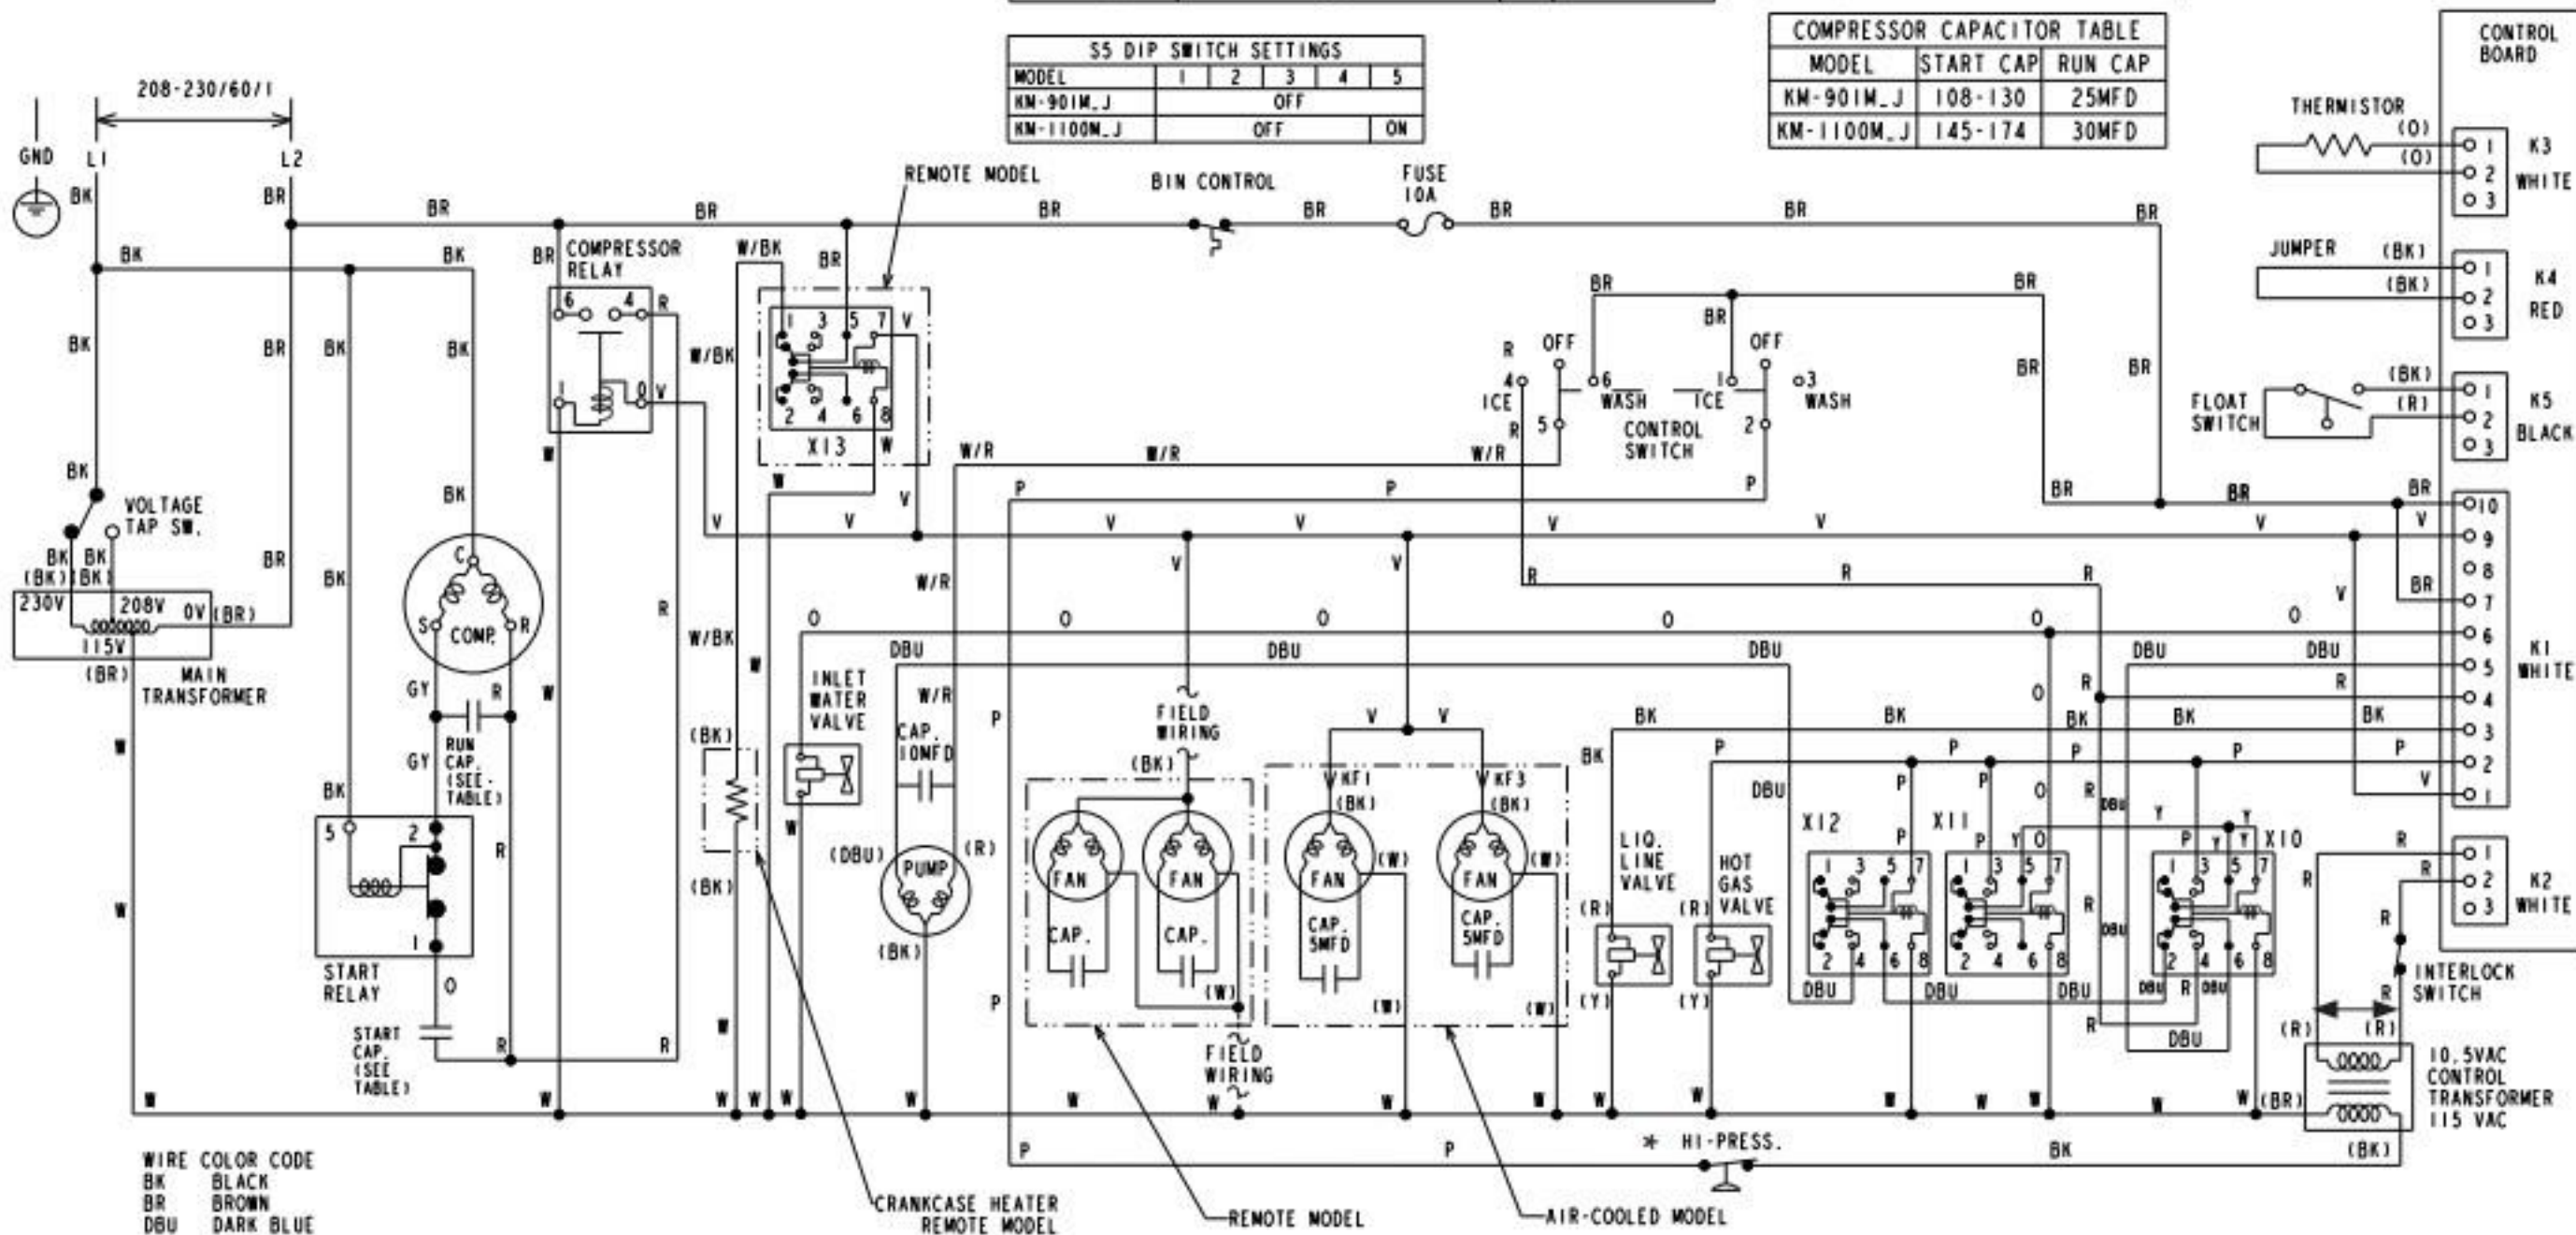

S4 DIP SWITCH SETTINGS										
MODEL	1	2	3	4	5	6	7	8	9	10
KM-901MAJ				OFF						
KM-901MMJ,MRJ	ON			OFF			ON		OFF	
KM-1100M.J				OFF						

S5 DIP SWITCH SETTINGS				
MODEL	1	2	3	5
KM-901M.J				OFF
KM-1100M.J				OFF

X10	PUMP DIRECTION RELAY
X11	X10 CONTROL RELAY
X12	SLUSH CONTROL RELAY
X13	CRANKCASE HEATER RELAY

COMPRESSOR CAPACITOR TABLE		
MODEL	START CAP	RUN CAP
KM-901M.J	108-130	25MFD
KM-1100M.J	145-174	30MFD

WIRE COLOR CODE  
 BK BLACK  
 BR BROWN  
 DBU DARK BLUE  
 GR GREEN  
 GY GRAY  
 LBU LIGHT BLUE  
 O ORANGE  
 P PINK  
 R RED  
 V VIOLET  
 W WHITE  
 Y YELLOW  
 W/BK WHITE/BLACK  
 W/BR WHITE/BROWN  
 W/BU WHITE/BLUE  
 W/O WHITE/ORANGE  
 W/R WHITE/RED