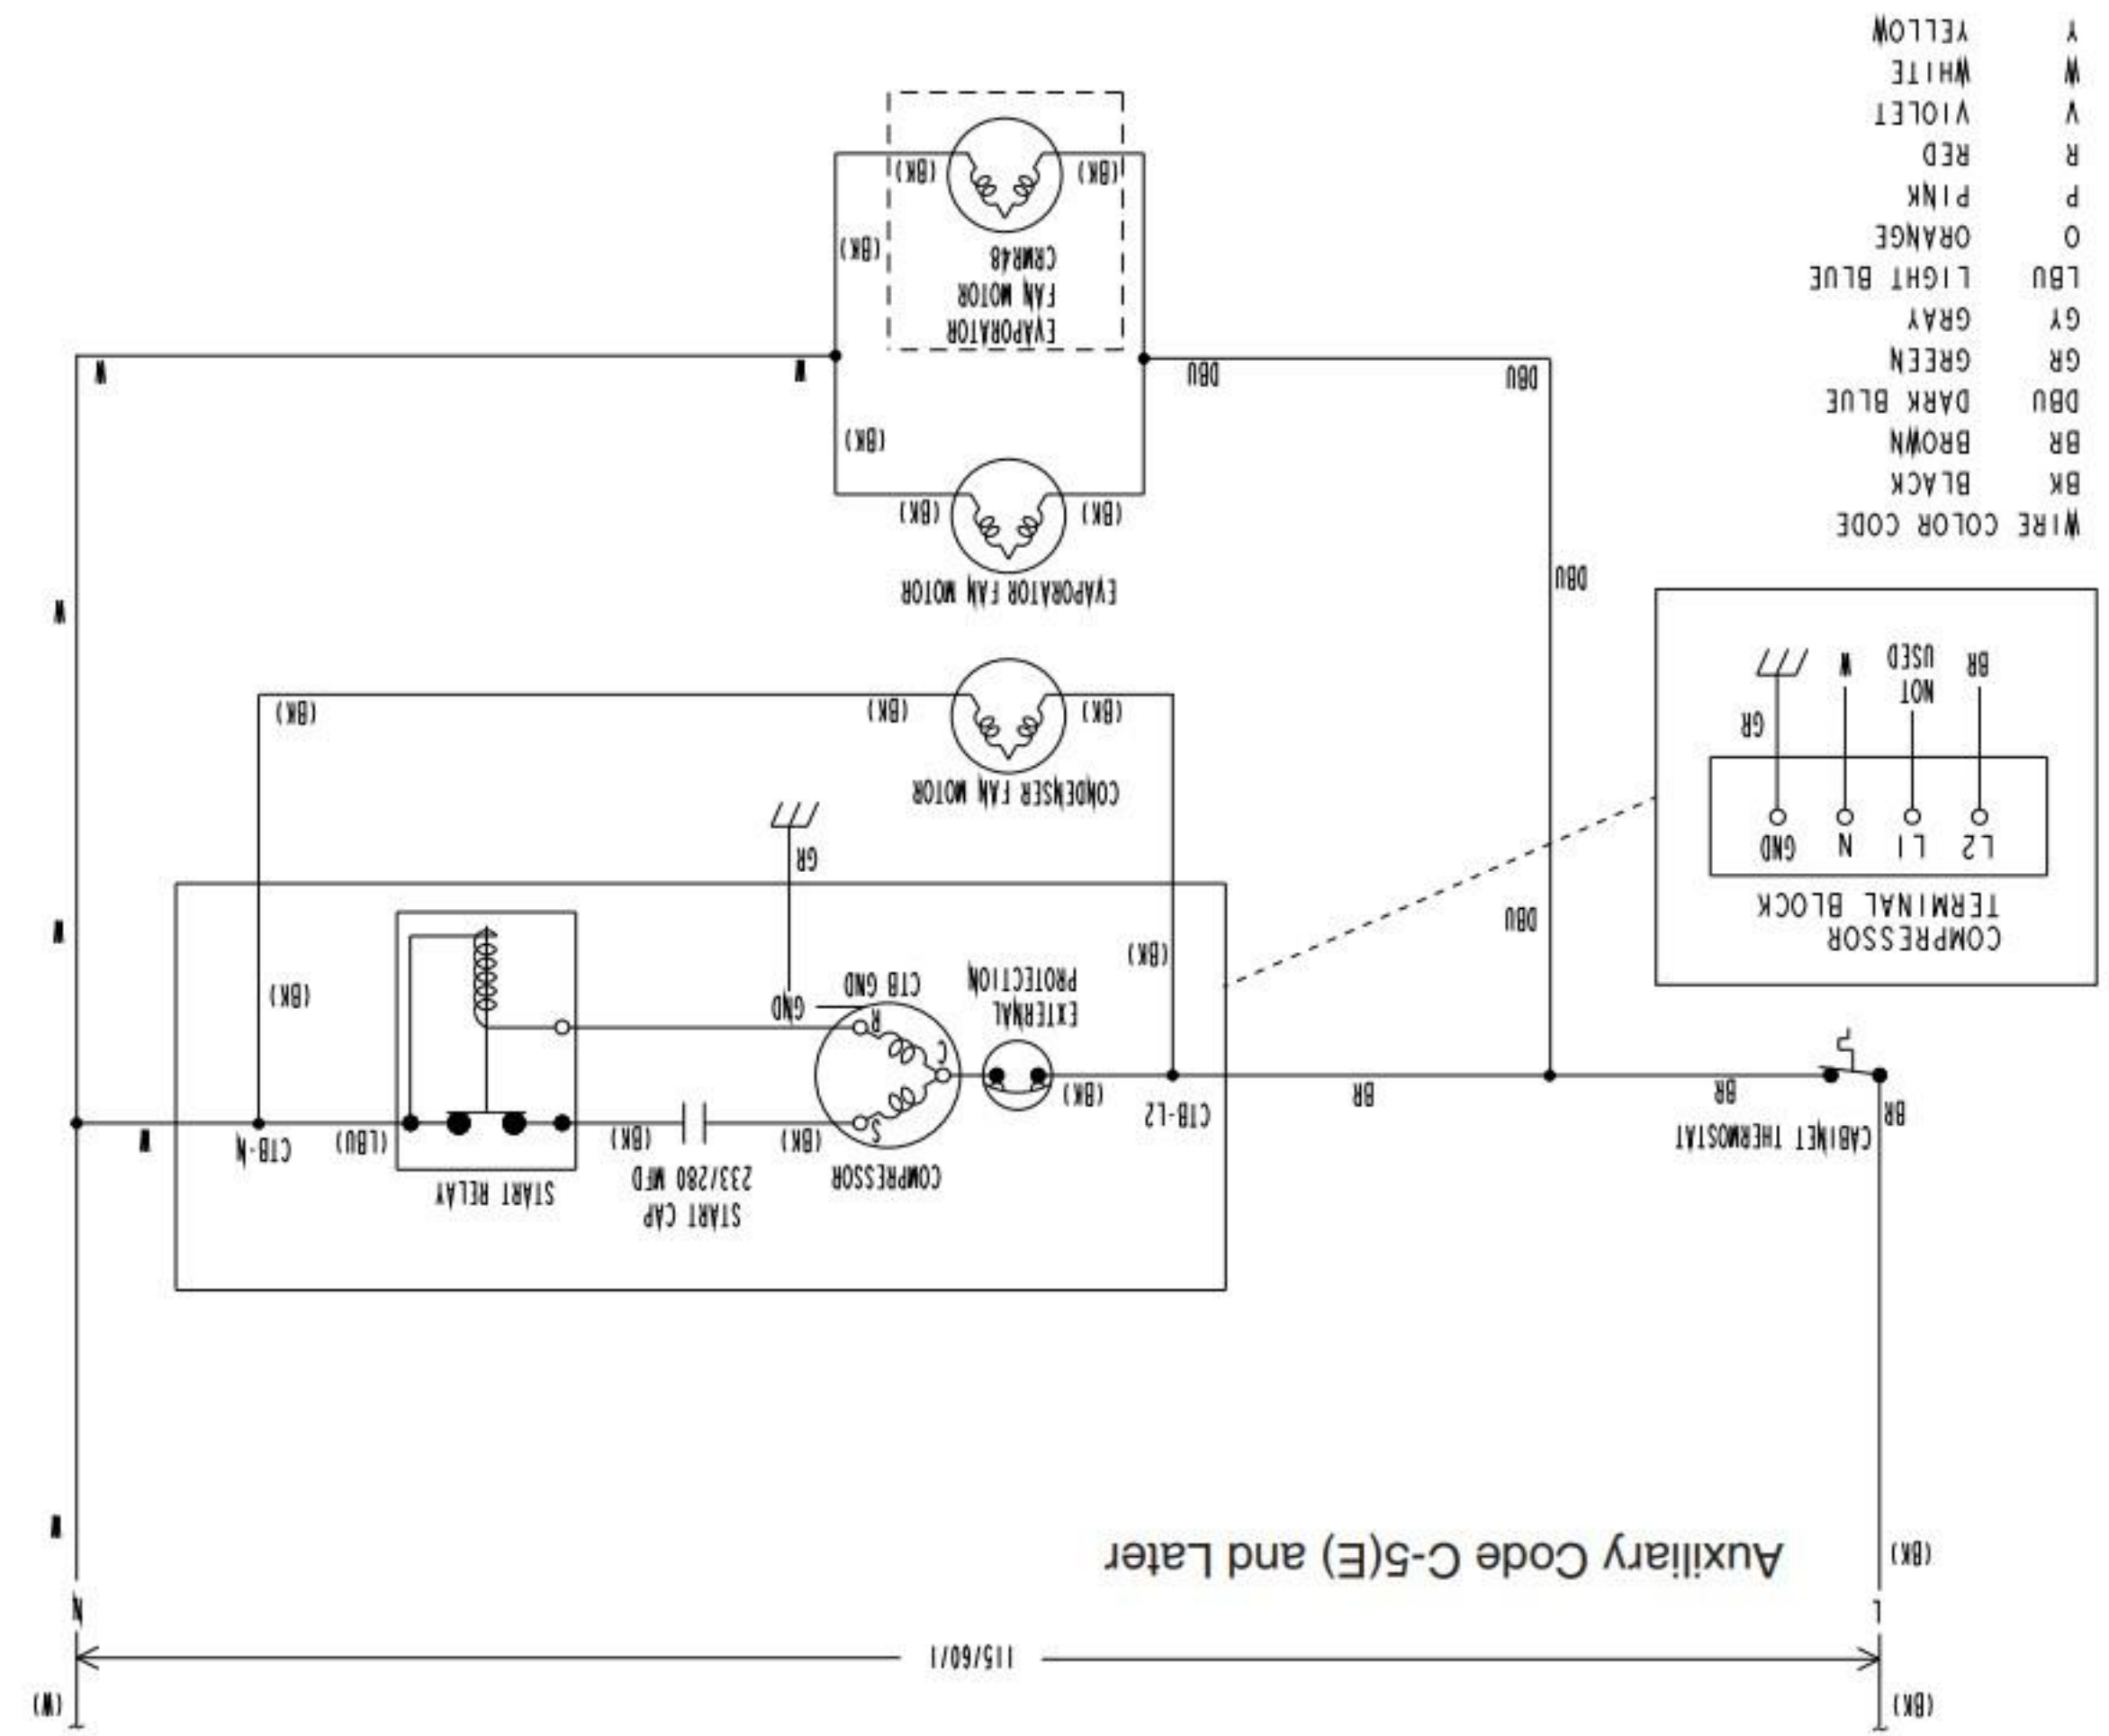

(W)

115/60/1

Auxiliary Code C-5(E) and Later

(BK)

WIRE COLOR CODE

Y	YELLOW
W	WHITE
V	VIOLET
R	RED
P	PINK
O	ORANGE
LBU	LIGHT BLUE
GY	GRAY
GR	GREEN
DBU	DARK BLUE
BR	BROWN
BK	BLACK