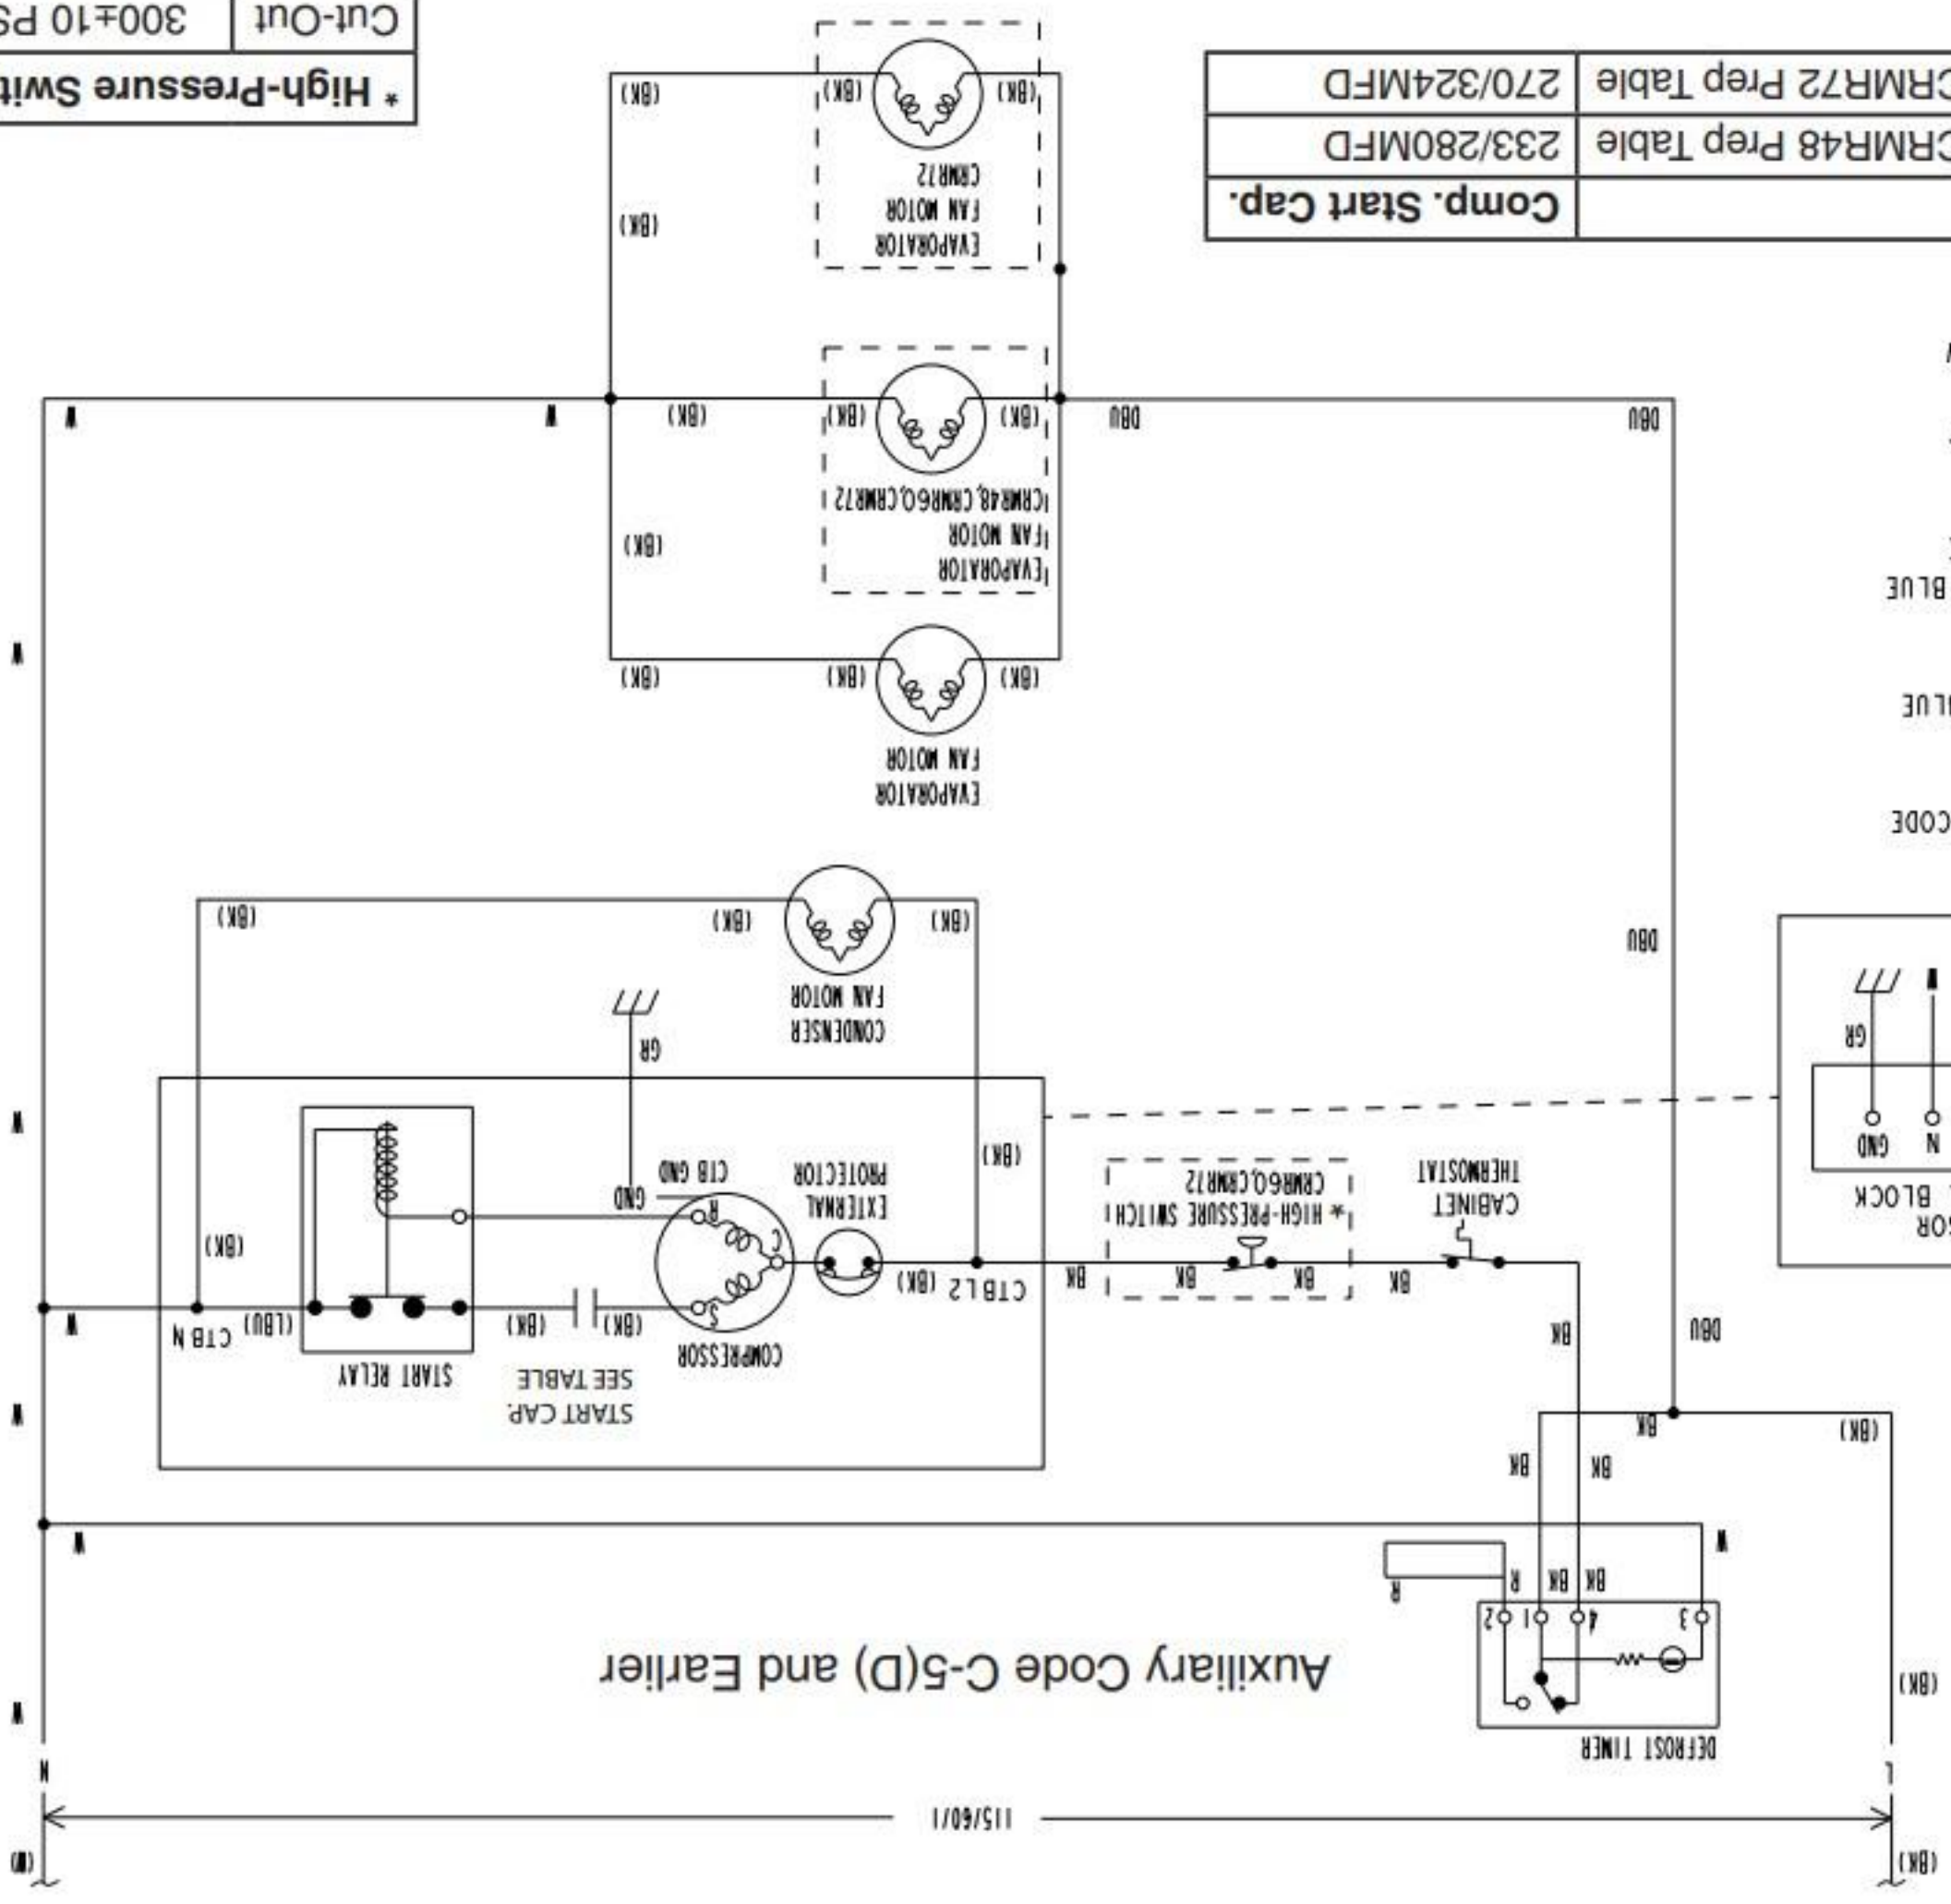

Auxiliary Code C-5(D) and Earlier

115/60/1