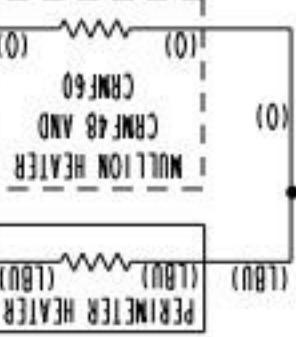

CRM27-(01)-(W)-(W01)-Auxiliary code C-7 and later
 CRM48-(01)-(W)-(W01) & CRM60-(W)-All

115/60/1

Auxiliary Code C-5(E) and Later

WIRE COLOR CODE

Y	YELLOW
W	WHITE
V	VIOLET
R	RED
P	PINK
O	ORANGE
LBU	LIGHT BLUE
GY	GRAY
GR	GREEN
DBU	DARK BLUE
BR	BROWN
BK	BLACK

*** Defrost Thermostat**

Cut-Out	120°F±5°F (49°C±3°C)
Cut-In	70°F±5°F (21°C±3°C)

**** High-Pressure Switch**

Cut-Out	490±10 PSIG
Cut-In	370±20 PSIG

(W)

Auxiliary Code C-5(D) and Earlier

115/60/1

DBU for auxiliary code A-5(K) and earlier

370±20 PSIG	Cut-In
490±10 PSIG	Cut-Out
** High-Pressure Switch	

120°F±5°F (49°C±3°C)	Cut-Out
70°F±5°F (21°C±3°C)	Cut-In
* Defrost Thermostat	

WIRE COLOR CODE

Y	YELLOW
W	WHITE
V	VIOLET
R	RED
P	PINK
O	ORANGE
LBU	LIGHT BLUE
GY	GRAY
GR	GREEN
DBU	DARK BLUE
BR	BROWN
BK	BLACK