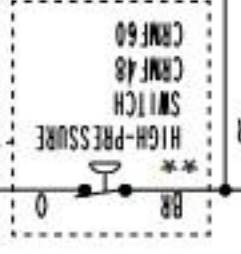

CRM27-(01)-(W)-(W01)-Auxiliary code C-7 and later
CRM48-(01)-(W)-(W01) & CRM60-(W)-All

115/60/1

Auxiliary Code C-5(E) and Later

WIRE COLOR CODE

Y	YELLOW
W	WHITE
V	VIOLET
R	RED
P	PINK
O	ORANGE
LBU	LIGHT BLUE
GY	GRAY
GR	GREEN
DBU	DARK BLUE
BR	BROWN
BK	BLACK

* Defrost Thermostat

Cut-Out	120°F±5°F (49°C±3°C)
Cut-In	70°F±5°F (21°C±3°C)

** High-Pressure Switch

Cut-Out	490±10 PSIG
Cut-In	370±20 PSIG