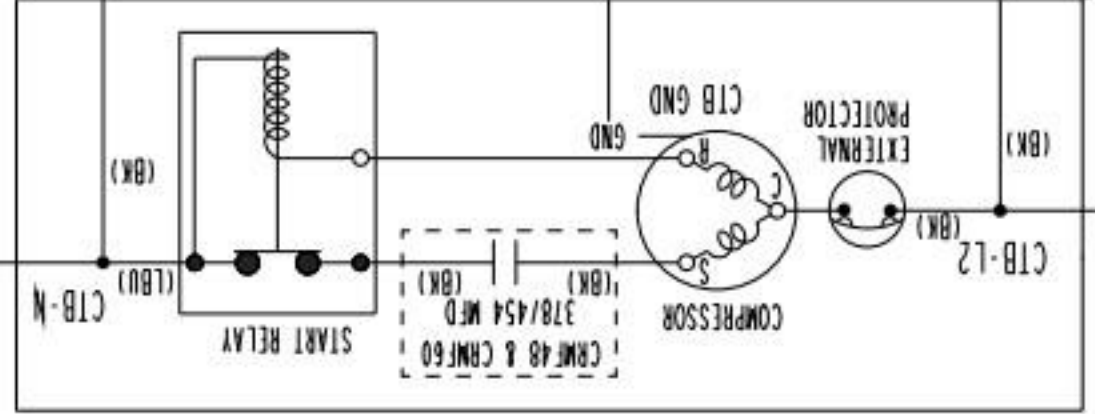

CRM27-(01)-(W)-(W01)-Auxiliary code C-7 and later
 CRM48-(01)-(W)-(W01) & CRM60-(W)-All

115/60/1

Auxiliary Code C-5(E) and Later

WIRE COLOR CODE

Y	YELLOW
W	WHITE
V	VIOLET
R	RED
P	PINK
O	ORANGE
LBU	LIGHT BLUE
GY	GRAY
GR	GREEN
DBU	DARK BLUE
BR	BROWN
BK	BLACK

*** Defrost Thermostat**

Cut-Out	120°F±5°F (49°C±3°C)
Cut-In	70°F±5°F (21°C±3°C)

**** High-Pressure Switch**

Cut-Out	490±10 PSIG
Cut-In	370±20 PSIG

(W)

Auxiliary Code C-5(D) and Earlier

115/60/1

DBU for auxiliary code A-5(K) and earlier

370±20 PSIG	Cut-In
490±10 PSIG	Cut-Out
** High-Pressure Switch	

120°F±5°F (49°C±3°C)	Cut-Out
70°F±5°F (21°C±3°C)	Cut-In
* Defrost Thermostat	

WIRE COLOR CODE

Y	YELLOW
W	WHITE
V	VIOLET
R	RED
P	PINK
O	ORANGE
LBU	LIGHT BLUE
GY	GRAY
GR	GREEN
DBU	DARK BLUE
BR	BROWN
BK	BLACK