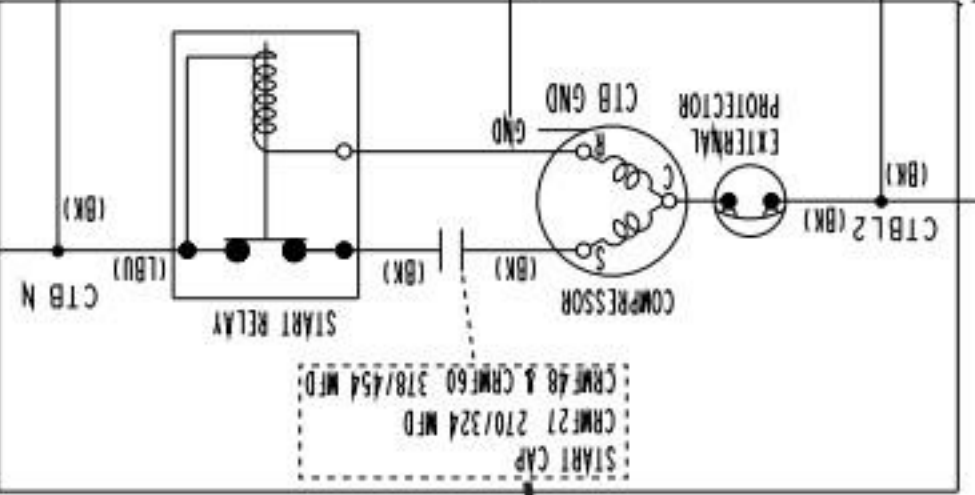

CRM27-(01)-(W)-(W01)-Auxiliary code C-7 and later
 CRM48-(01)-(W)-(W01) & CRM60-(W)-All

115/60/1

Auxiliary Code C-5(E) and Later

WIRE COLOR CODE

Y	YELLOW
W	WHITE
V	VIOLET
R	RED
P	PINK
O	ORANGE
LBU	LIGHT BLUE
GY	GRAY
GR	GREEN
DBU	DARK BLUE
BR	BROWN
BK	BLACK

*** Defrost Thermostat**

Cut-Out	120°F±5°F (49°C±3°C)
Cut-In	70°F±5°F (21°C±3°C)

**** High-Pressure Switch**

Cut-Out	490±10 PSIG
Cut-In	370±20 PSIG

(W)

Auxiliary Code C-5(D) and Earlier

115/60/1

DBU for auxiliary code A-5(K) and earlier

370±20 PSIG	Cut-In
490±10 PSIG	Cut-Out
** High-Pressure Switch	

120°F±5°F (49°C±3°C)	Cut-Out
70°F±5°F (21°C±3°C)	Cut-In
* Defrost Thermostat	

WIRE COLOR CODE

Y	YELLOW
W	WHITE
V	VIOLET
R	RED
P	PINK
O	ORANGE
LBU	LIGHT BLUE
GY	GRAY
GR	GREEN
DBU	DARK BLUE
BR	BROWN
BK	BLACK