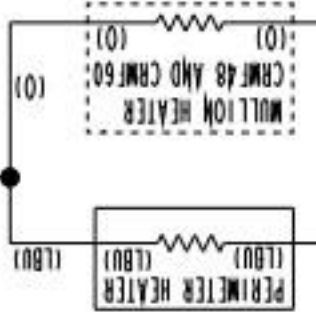

CRM27-(01)-(W)-(W01)-Auxiliary code C-7 and later
 CRM48-(01)-(W)-(W01) & CRM60-(W)-All

115/60/1

Auxiliary Code C-5(E) and Later

WIRE COLOR CODE

Y	YELLOW
W	WHITE
V	VIOLET
R	RED
P	PINK
O	ORANGE
LBU	LIGHT BLUE
GY	GRAY
GR	GREEN
DBU	DARK BLUE
BR	BROWN
BK	BLACK

*** Defrost Thermostat**

Cut-Out	120°F±5°F (49°C±3°C)
Cut-In	70°F±5°F (21°C±3°C)

**** High-Pressure Switch**

Cut-Out	490±10 PSIG
Cut-In	370±20 PSIG

(W)

Auxiliary Code C-5(D) and Earlier

115/60/1

DBU for auxiliary code A-5(K) and earlier

370±20 PSIG	Cut-In
490±10 PSIG	Cut-Out
** High-Pressure Switch	

120°F±5°F (49°C±3°C)	Cut-Out
70°F±5°F (21°C±3°C)	Cut-In
* Defrost Thermostat	

WIRE COLOR CODE

Y	YELLOW
W	WHITE
V	VIOLET
R	RED
P	PINK
O	ORANGE
LBU	LIGHT BLUE
GY	GRAY
GR	GREEN
DBU	DARK BLUE
BR	BROWN
BK	BLACK