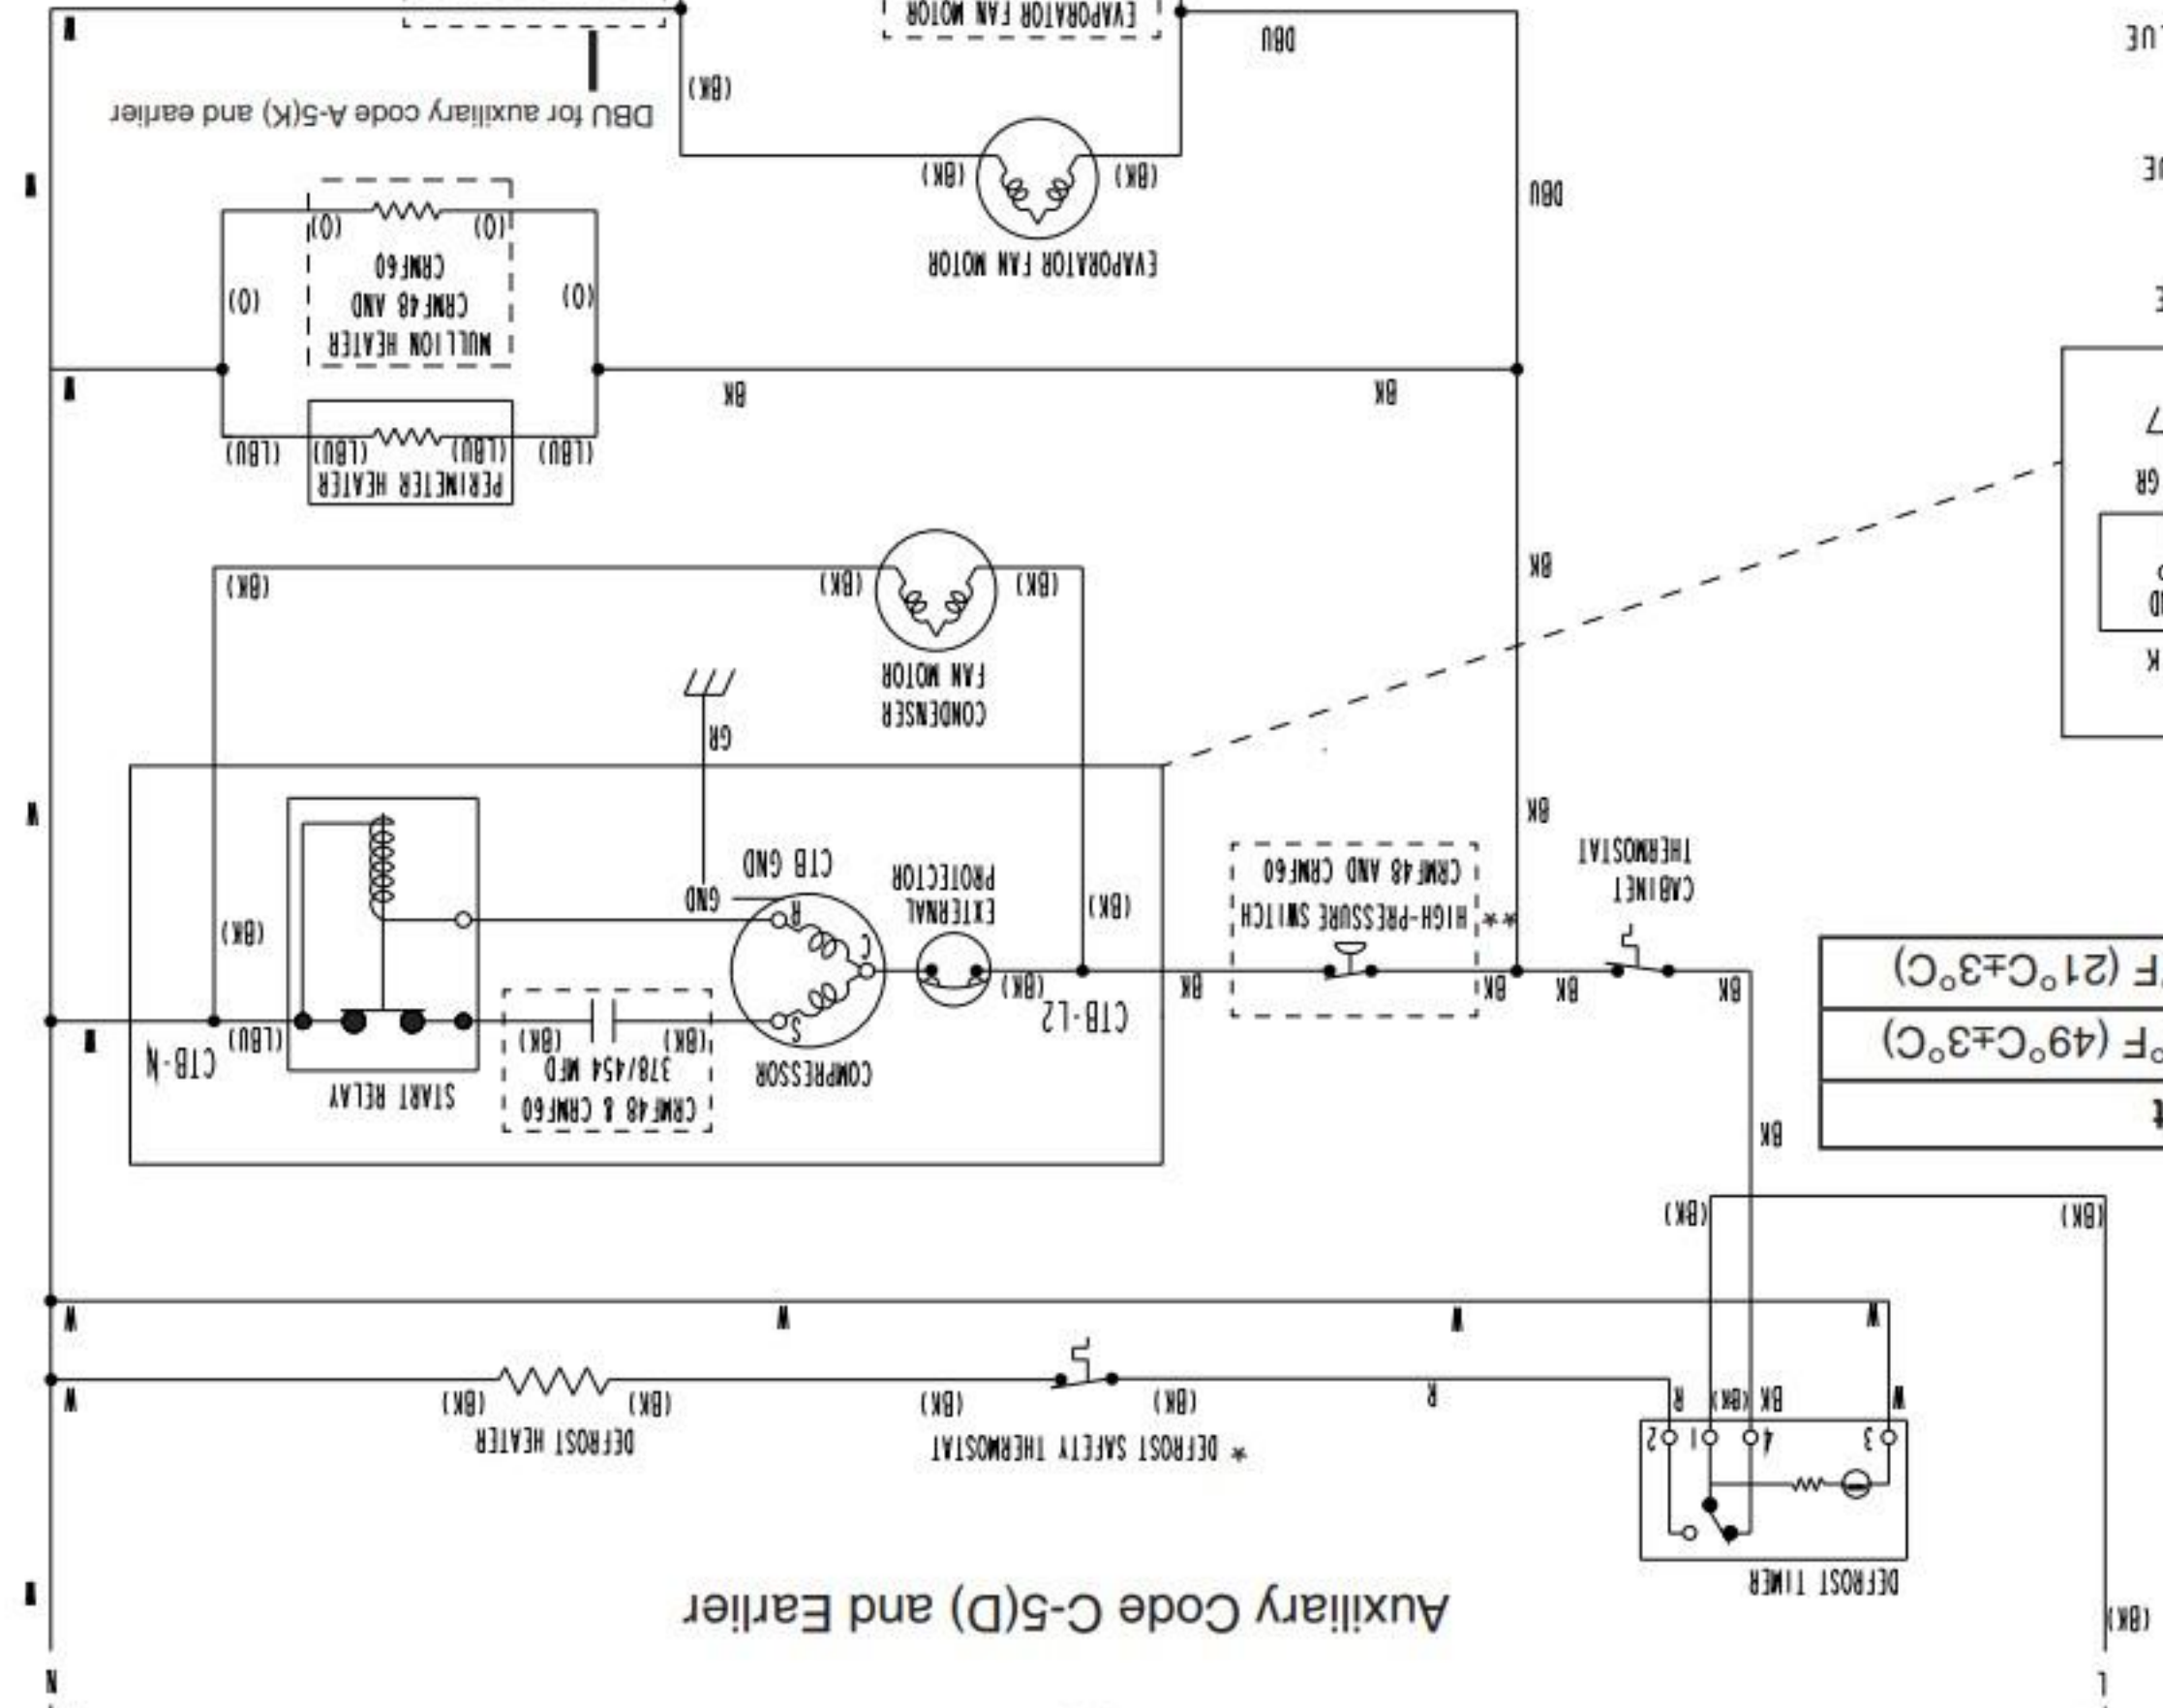

CRM27-(01)-(W)-(W01)-Auxiliary code C-7 and later
 CRM48-(01)-(W)-(W01) & CRM60-(W)-All

115/60/1

Auxiliary Code C-5(E) and Later

WIRE COLOR CODE

Y	YELLOW
W	WHITE
V	VIOLET
R	RED
P	PINK
O	ORANGE
LBU	LIGHT BLUE
GY	GRAY
GR	GREEN
DBU	DARK BLUE
BR	BROWN
BK	BLACK

*** Defrost Thermostat**

Cut-Out	120°F±5°F (49°C±3°C)
Cut-In	70°F±5°F (21°C±3°C)

**** High-Pressure Switch**

Cut-Out	490±10 PSIG
Cut-In	370±20 PSIG

(W)

Auxiliary Code C-5(D) and Earlier

115/60/1

DBU for auxiliary code A-5(K) and earlier

370±20 PSIG	Cut-In
490±10 PSIG	Cut-Out
** High-Pressure Switch	

120°F±5°F (49°C±3°C)	Cut-Out
70°F±5°F (21°C±3°C)	Cut-In
* Defrost Thermostat	

WIRE COLOR CODE

Y	YELLOW
W	WHITE
V	VIOLET
R	RED
P	PINK
O	ORANGE
LBU	LIGHT BLUE
GY	GRAY
GR	GREEN
DBU	DARK BLUE
BR	BROWN
BK	BLACK