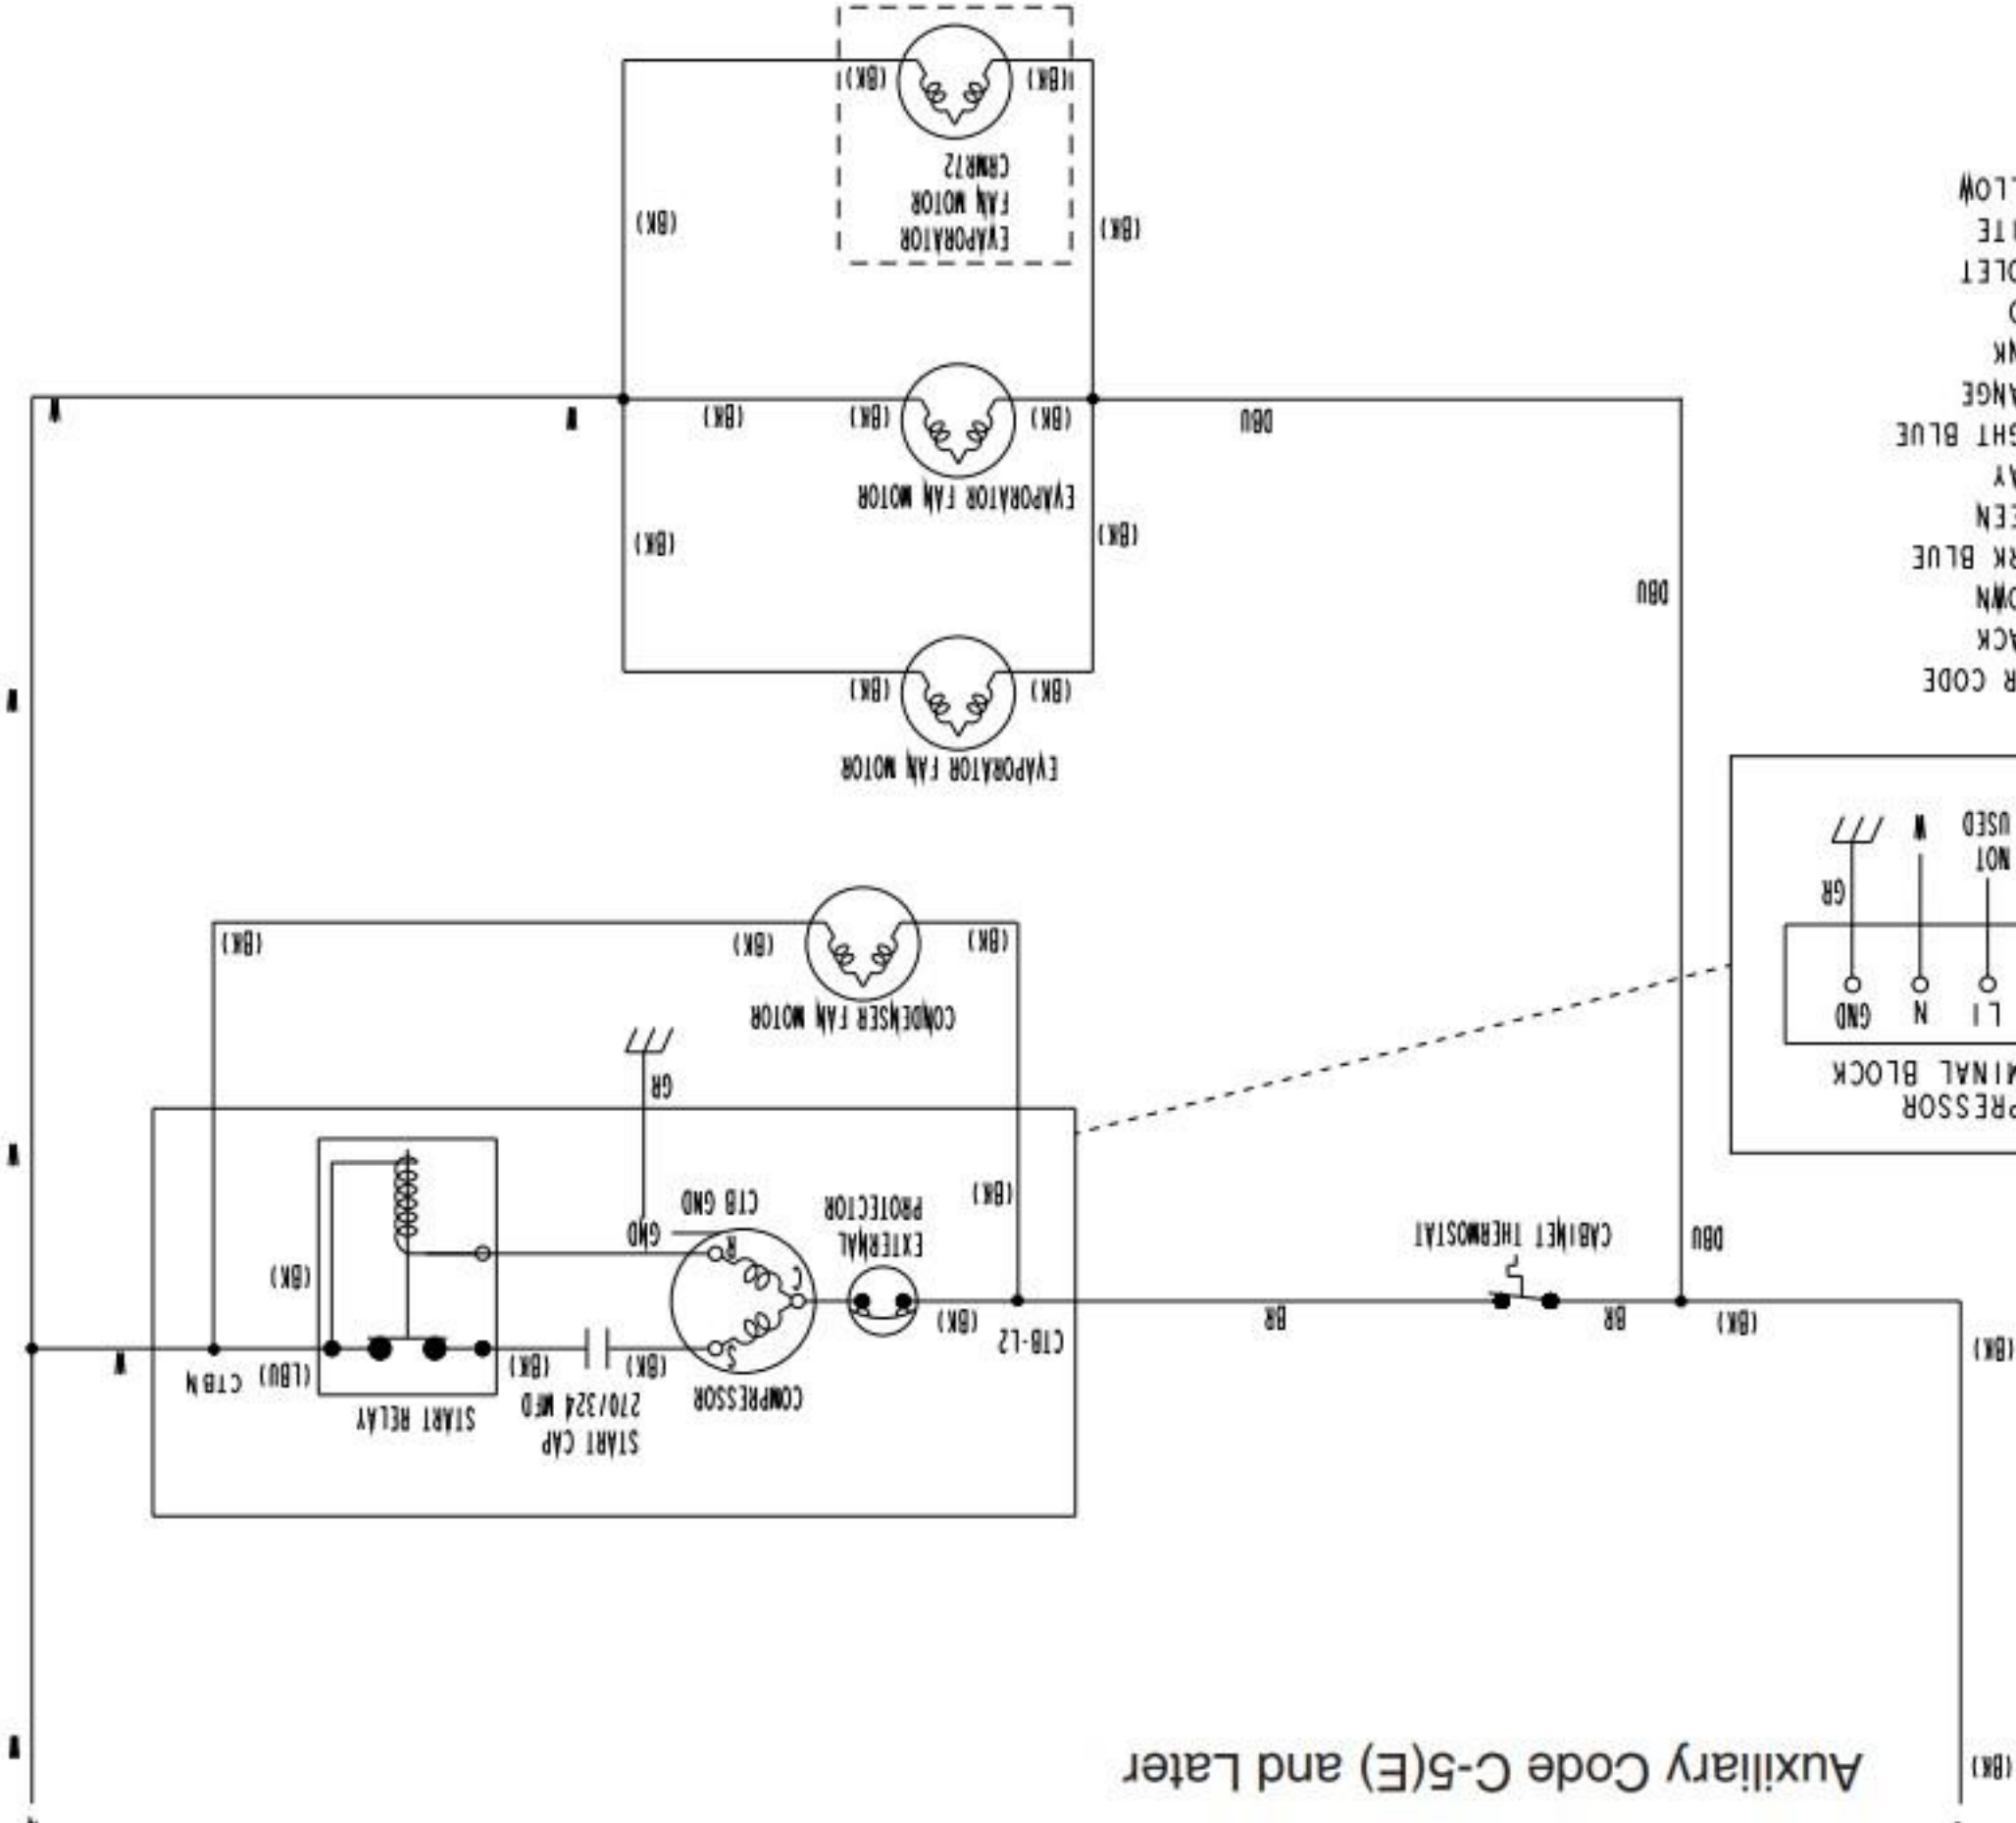

WIRE COLOR CODE

Y	YELLOW
W	WHITE
V	VIOLET
R	RED
P	PINK
O	ORANGE
LBU	LIGHT BLUE
GY	GRAY
GR	GREEN
DBU	DARK BLUE
BR	BROWN
BK	BLACK

Auxiliary Code C-5(D) and Earlier

115/60/1

115/60/1

Auxiliary Code C-5(E) and Later