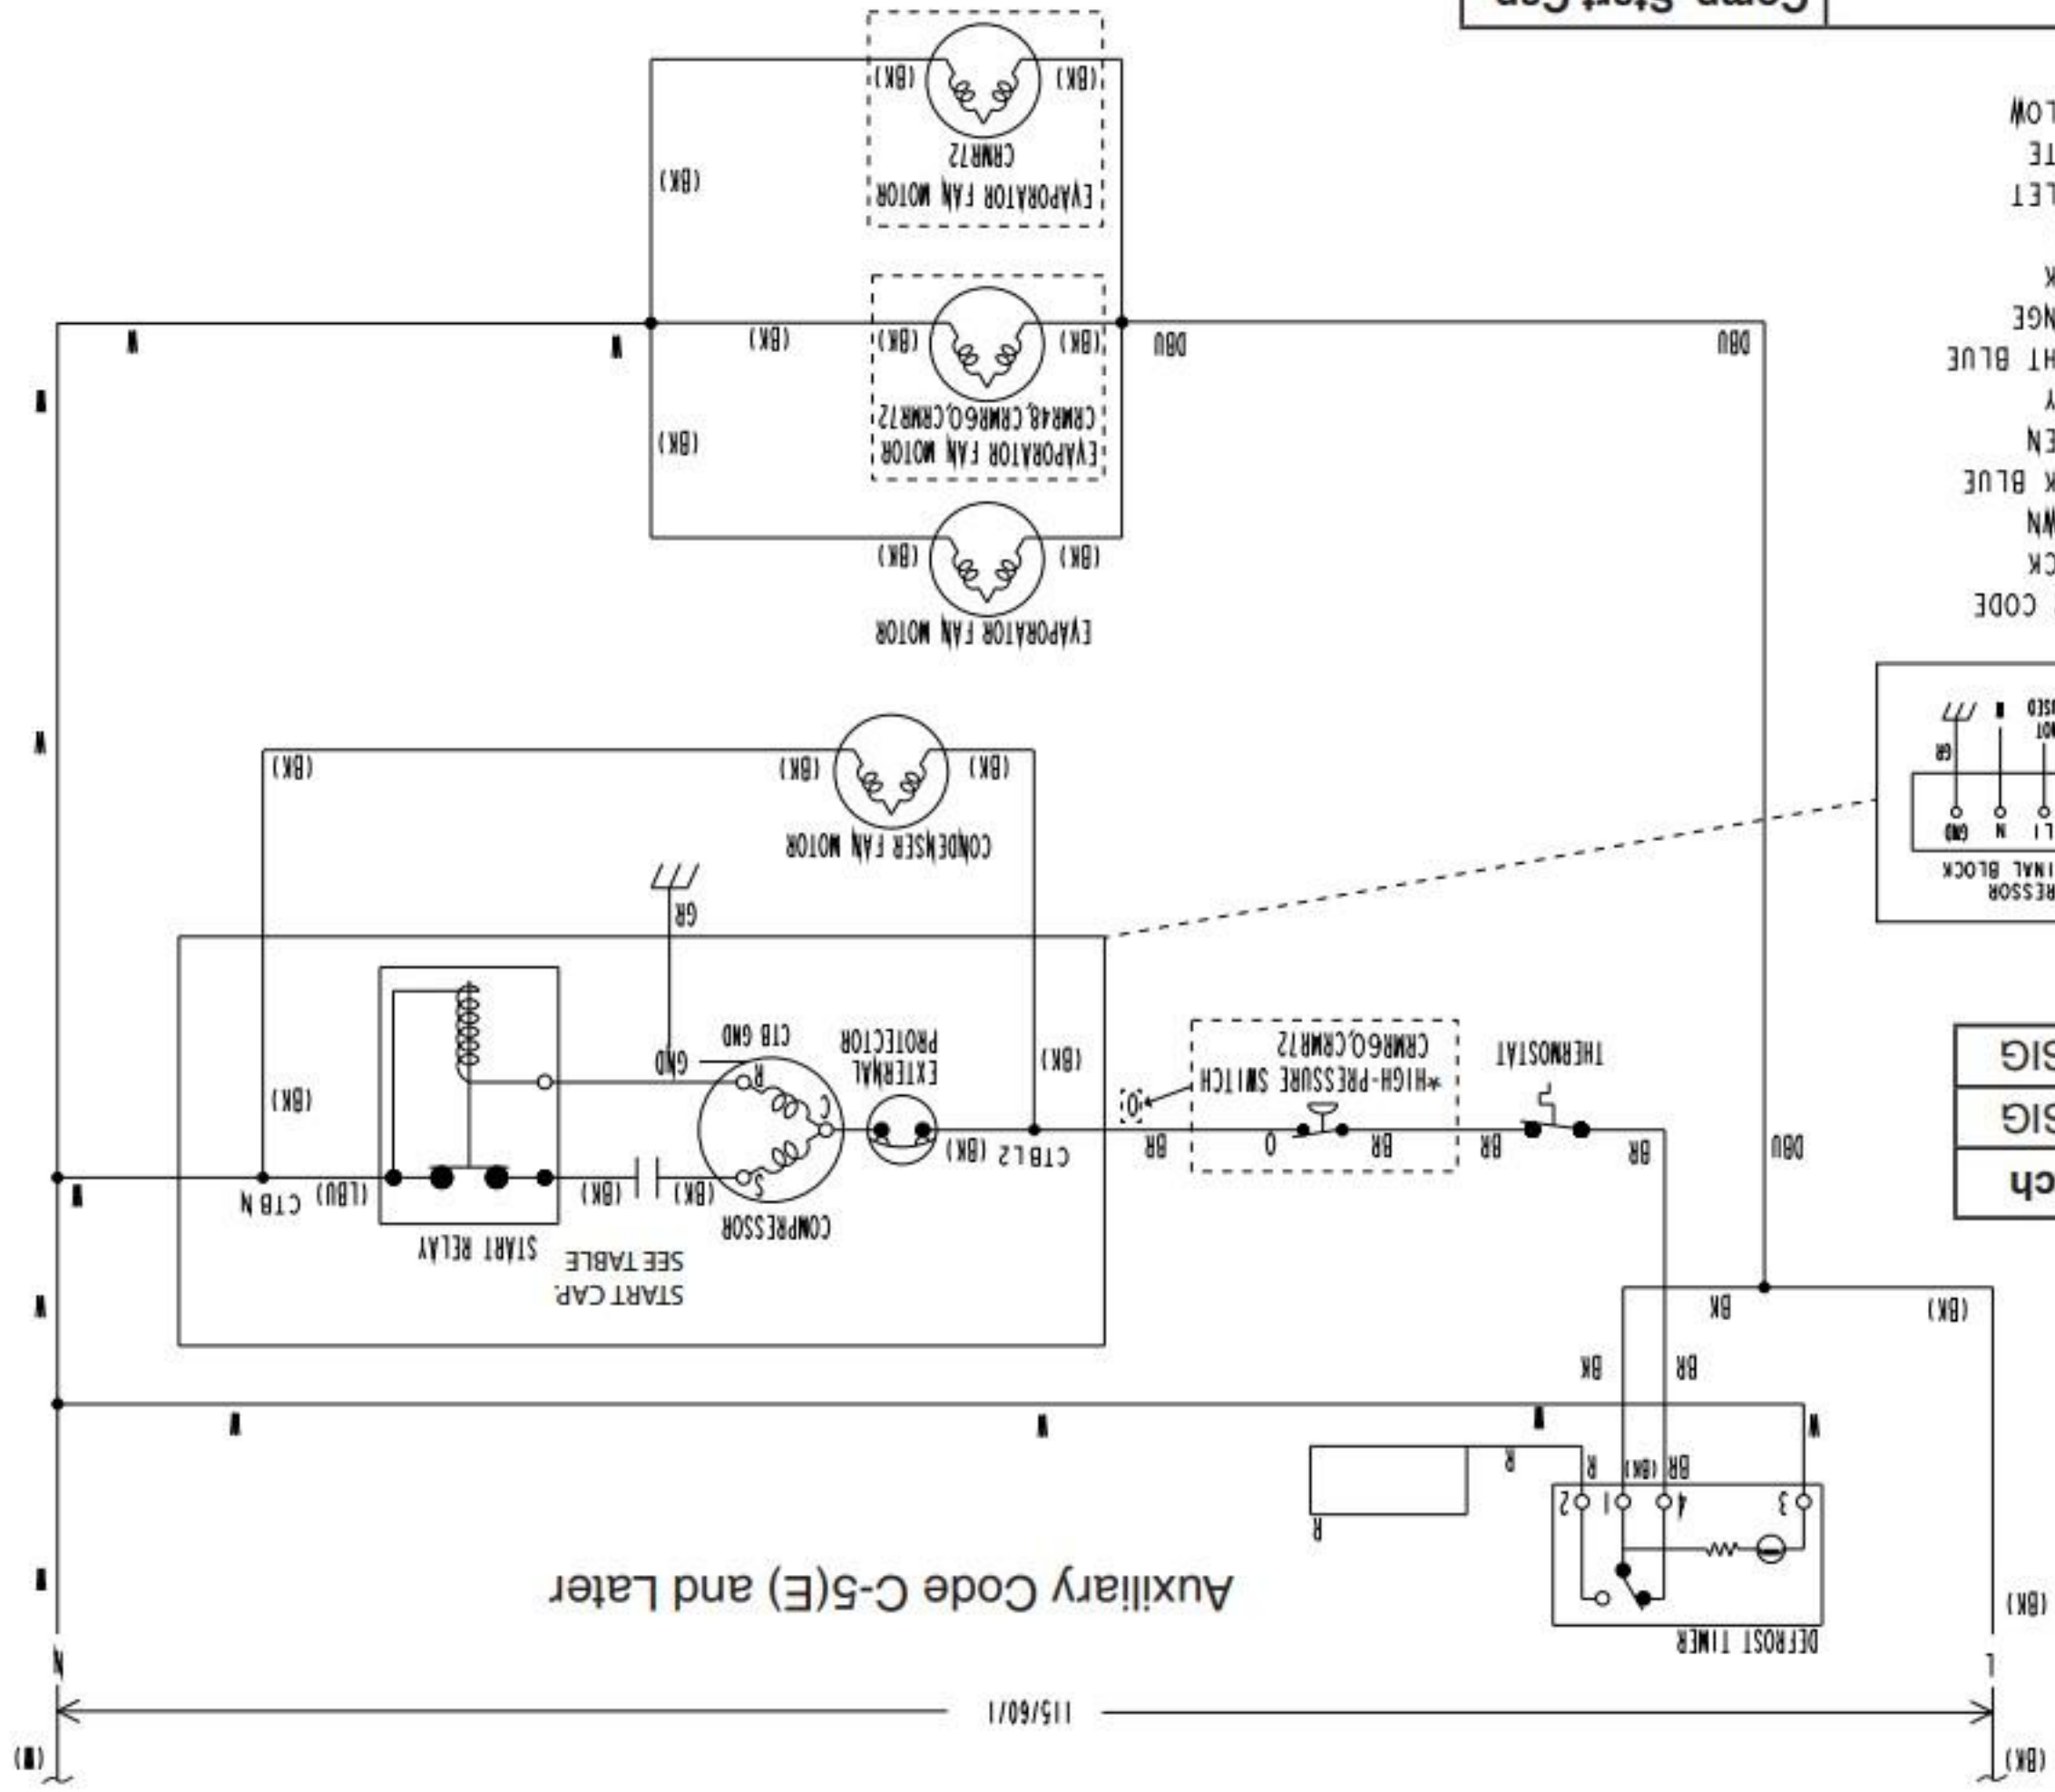

(GR)
GND

Auxiliary Code C-5(E) and Later

115/60/1

Cut-Out	300±10 PSIG
Cut-In	190±20 PSIG

* High-Pressure Switch

WIRE COLOR CODE

BK	BLACK
BR	BROWN
DBU	DARK BLUE
GR	GREEN
GY	GRAY
LBU	LIGHT BLUE
O	ORANGE
P	PINK
R	RED
V	VIOLET
W	WHITE
Y	YELLOW

Model	CRMR27 and CRMR48 Prep Table 233/280MFD
Comp. Start Cap.	CRMR60 and CRMR72 Prep Table 270/324MFD