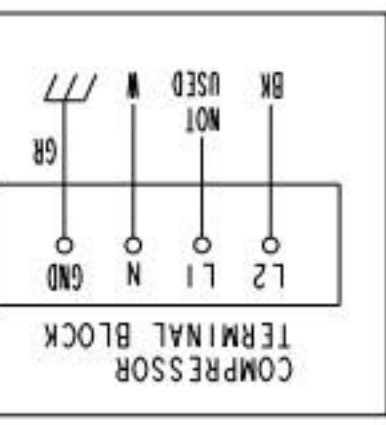

CRM27-(01)-(W)-(W01)-Auxiliary code C-7 and later
 CRM48-(01)-(W)-(W01) & CRM60-(W)-All

115/60/1

Auxiliary Code C-5(E) and Later

WIRE COLOR CODE

Y	YELLOW
W	WHITE
V	VIOLET
R	RED
P	PINK
O	ORANGE
LBU	LIGHT BLUE
GY	GRAY
GR	GREEN
DBU	DARK BLUE
BR	BROWN
BK	BLACK

*** Defrost Thermostat**

Cut-Out	120°F±5°F (49°C±3°C)
Cut-In	70°F±5°F (21°C±3°C)

**** High-Pressure Switch**

Cut-Out	490±10 PSIG
Cut-In	370±20 PSIG

(W)

Auxiliary Code C-5(D) and Earlier

115/60/1

DBU for auxiliary code A-5(K) and earlier

370±20 PSIG	Cut-In
490±10 PSIG	Cut-Out
** High-Pressure Switch	

120°F±5°F (49°C±3°C)	Cut-Out
70°F±5°F (21°C±3°C)	Cut-In
* Defrost Thermostat	

WIRE COLOR CODE

Y	YELLOW
W	WHITE
V	VIOLET
R	RED
P	PINK
O	ORANGE
LBU	LIGHT BLUE
GY	GRAY
GR	GREEN
DBU	DARK BLUE
BR	BROWN
BK	BLACK

(GR)
GND

Auxiliary Code C-5(E) and Later

115/60/1

Cut-Out	300±10 PSIG
Cut-In	190±20 PSIG

* High-Pressure Switch

WIRE COLOR CODE

BK	BLACK
BR	BROWN
DBU	DARK BLUE
GR	GREEN
GY	GRAY
LBU	LIGHT BLUE
O	ORANGE
P	PINK
R	RED
V	VIOLET
W	WHITE
Y	YELLOW