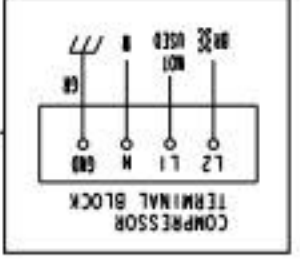

CRM27-(01)-(W)-(W01)-Auxiliary code C-7 and later
 CRM48-(01)-(W)-(W01) & CRM60-(W)-All

115/60/1

Auxiliary Code C-5(E) and Later

WIRE COLOR CODE

Y	YELLOW
W	WHITE
V	VIOLET
R	RED
P	PINK
O	ORANGE
LBU	LIGHT BLUE
GY	GRAY
GR	GREEN
DBU	DARK BLUE
BR	BROWN
BK	BLACK

*** Defrost Thermostat**

Cut-Out	120°F±5°F (49°C±3°C)
Cut-In	70°F±5°F (21°C±3°C)

**** High-Pressure Switch**

Cut-Out	490±10 PSIG
Cut-In	370±20 PSIG

(W)

Auxiliary Code C-5(D) and Earlier

115/60/1

DBU for auxiliary code A-5(K) and earlier

370±20 PSIG	Cut-In
490±10 PSIG	Cut-Out
** High-Pressure Switch	

120°F±5°F (49°C±3°C)	Cut-Out
70°F±5°F (21°C±3°C)	Cut-In
* Defrost Thermostat	

WIRE COLOR CODE

Y	YELLOW
W	WHITE
V	VIOLET
R	RED
P	PINK
O	ORANGE
LBU	LIGHT BLUE
GY	GRAY
GR	GREEN
DBU	DARK BLUE
BR	BROWN
BK	BLACK