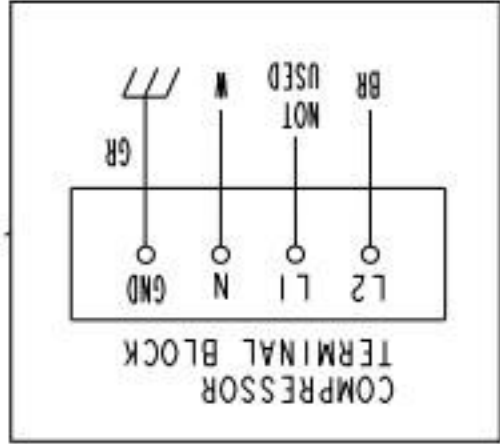

WIRE COLOR CODE

Y	YELLOW
W	WHITE
V	VIOLET
R	RED
P	PINK
O	ORANGE
LBU	LIGHT BLUE
GY	GRAY
GR	GREEN
DBU	DARK BLUE
BR	BROWN
BK	BLACK

(W)

115/60/1

Auxiliary Code C-5(E) and Later

(BK)

WIRE COLOR CODE

Y	YELLOW
W	WHITE
V	VIOLET
R	RED
P	PINK
O	ORANGE
LBU	LIGHT BLUE
GY	GRAY
GR	GREEN
DBU	DARK BLUE
BR	BROWN
BK	BLACK