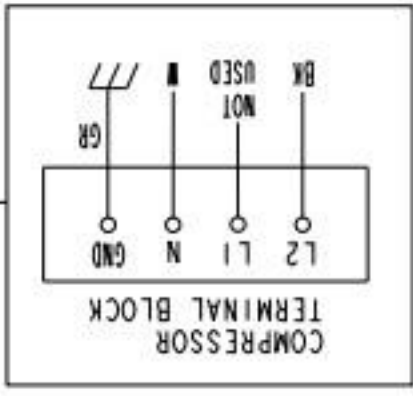

Cut-In	190±20 PSIG
Cut-Out	300±10 PSIG
* High-Pressure Switch	

Model	CRMR27 and CRMR48 Prep Table	233/280MFD	CRMR60 and CRMR72 Prep Table	270/324MFD
	Comp. Start Cap.			

WIRE COLOR CODE

Y	YELLOW
W	WHITE
V	VIOLET
R	RED
P	PINK
O	ORANGE
LBU	LIGHT BLUE
GY	GRAY
GR	GREEN
DBU	DARK BLUE
BR	BROWN
BK	BLACK