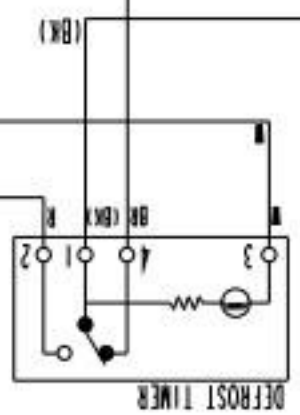

CRM27-(01)-(W)-(W01)-Auxiliary code C-7 and later
 CRM48-(01)-(W)-(W01) & CRM60-(W)-All

115/60/1

Auxiliary Code C-5(E) and Later

WIRE COLOR CODE

Y	YELLOW
W	WHITE
V	VIOLET
R	RED
P	PINK
O	ORANGE
LBU	LIGHT BLUE
GY	GRAY
GR	GREEN
DBU	DARK BLUE
BR	BROWN
BK	BLACK

*** Defrost Thermostat**

Cut-Out	120°F±5°F (49°C±3°C)
Cut-In	70°F±5°F (21°C±3°C)

**** High-Pressure Switch**

Cut-Out	490±10 PSIG
Cut-In	370±20 PSIG

(W)

Auxiliary Code C-5(D) and Earlier

115/60/1

DBU for auxiliary code A-5(K) and earlier

370±20 PSIG	Cut-In
490±10 PSIG	Cut-Out
** High-Pressure Switch	

120°F±5°F (49°C±3°C)	Cut-Out
70°F±5°F (21°C±3°C)	Cut-In
* Defrost Thermostat	

WIRE COLOR CODE

Y	YELLOW
W	WHITE
V	VIOLET
R	RED
P	PINK
O	ORANGE
LBU	LIGHT BLUE
GY	GRAY
GR	GREEN
DBU	DARK BLUE
BR	BROWN
BK	BLACK