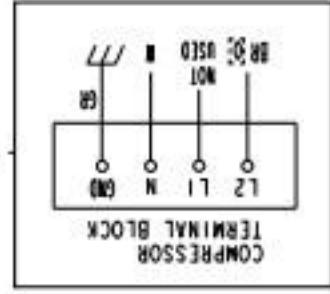

370±20 PSIG	Cut-In
490±10 PSIG	Cut-Out
** High-Pressure Switch	

120°F±5°F (49°C±3°C)	Cut-Out
70°F±5°F (21°C±3°C)	Cut-In
* Defrost Thermostat	

WIRE COLOR CODE

Y	YELLOW
W	WHITE
V	VIOLET
R	RED
P	PINK
O	ORANGE
LBU	LIGHT BLUE
GY	GRAY
GR	GREEN
DBU	DARK BLUE
BR	BROWN
BK	BLACK

(GR)
GND

Auxiliary Code C-5(E) and Later

115/60/1

Cut-Out	300±10 PSIG
Cut-In	190±20 PSIG

* High-Pressure Switch

WIRE COLOR CODE

BK	BLACK
BR	BROWN
DBU	DARK BLUE
GR	GREEN
GY	GRAY
LBU	LIGHT BLUE
O	ORANGE
P	PINK
R	RED
V	VIOLET
W	WHITE
Y	YELLOW