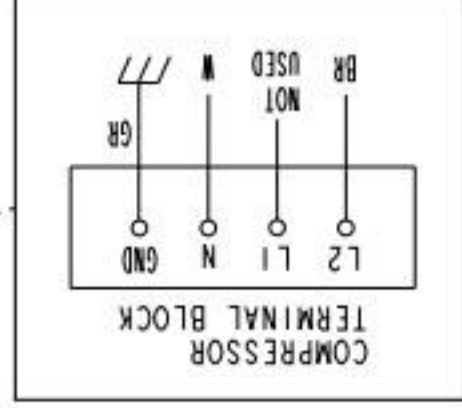

WIRE COLOR CODE

Y	YELLOW
W	WHITE
V	VIOLET
R	RED
P	PINK
O	ORANGE
LBU	LIGHT BLUE
GY	GRAY
GR	GREEN
DBU	DARK BLUE
BR	BROWN
BK	BLACK

Auxiliary Code C-5(D) and Earlier

115/60/1

115/60/1

Auxiliary Code C-5(E) and Later