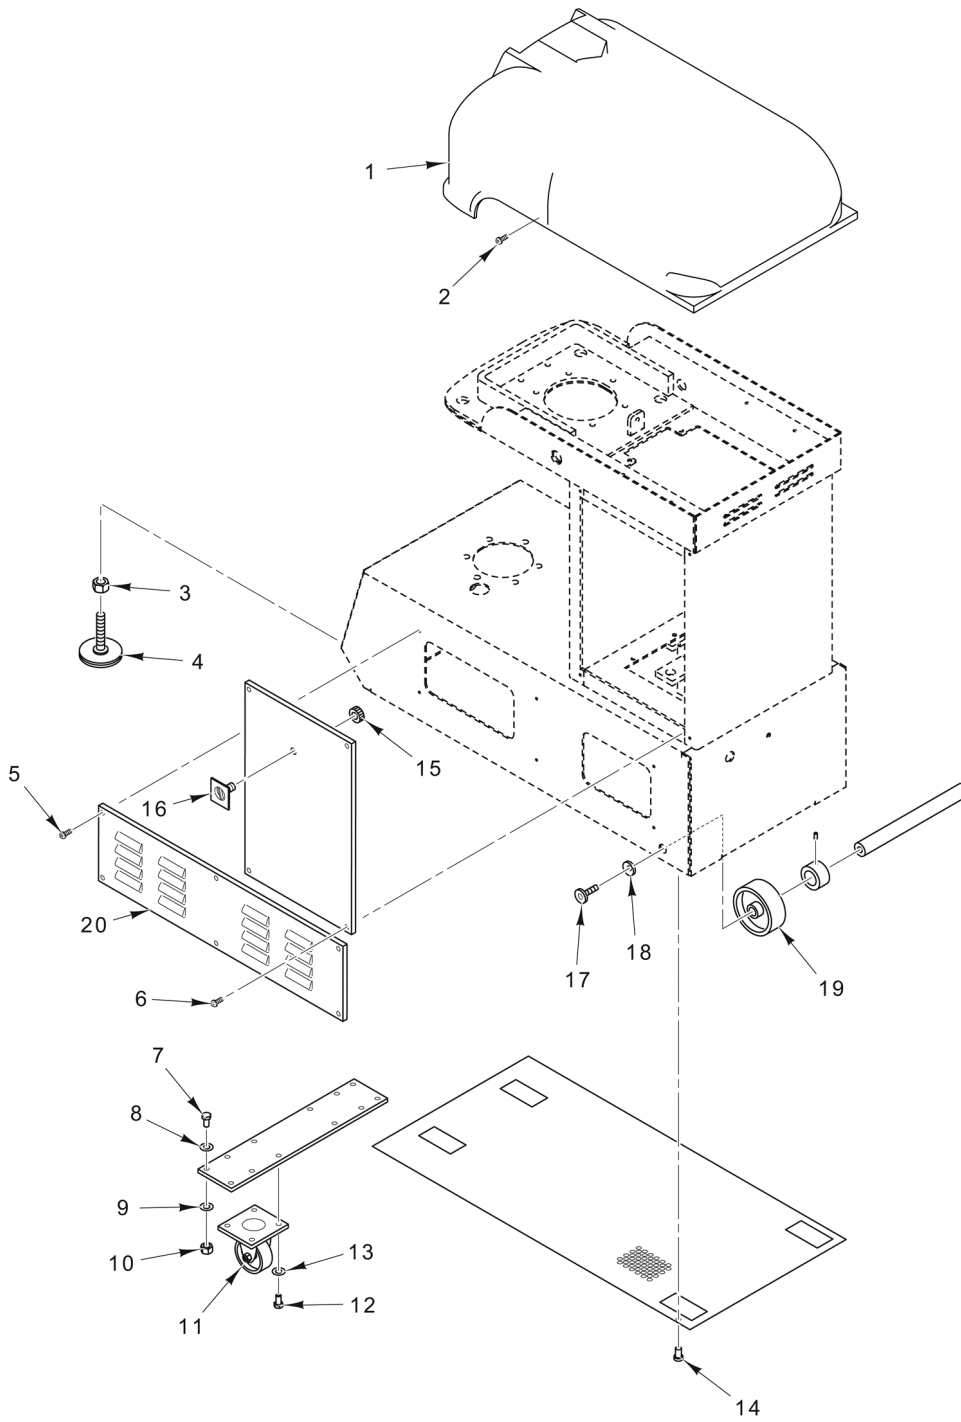

PL-60051

PANELS AND COVERS

PANELS AND COVERS

ILLUS.	PART NO.	NAME OF PART	AMT.
PL-60051			
1	00-917671-00152	Cover - Top.....	1
2		Screw M5 x 20 Hex Button Hd.....	2
3		Nut.....	2
4	00-917671-00118	Foot (Adjusting).....	2
5		Screw M6 x 25 Hex Button Hd.....	6
6		Screw M6 x 25 Hex Button Hd.....	4
7		Screw M8 x 35 Hex Hd.....	4
8		Washer.....	4
9		Washer.....	4
10		Nut.....	4
11	00-917671-00119	Caster - Front.....	2
12		Screw M8 x 17 Hex Hd.....	8
13		Washer.....	8
14		Screw M5 x 12 Hex Button Hd.....	18
15		Lock Nut.....	1
16	00-917671-00090	Actuator - Main Power.....	1
17		Screw Flat Socket Hd.....	2
18		Washer.....	2
19	00-917671-00120	Wheel.....	2
20		Panel.....	1