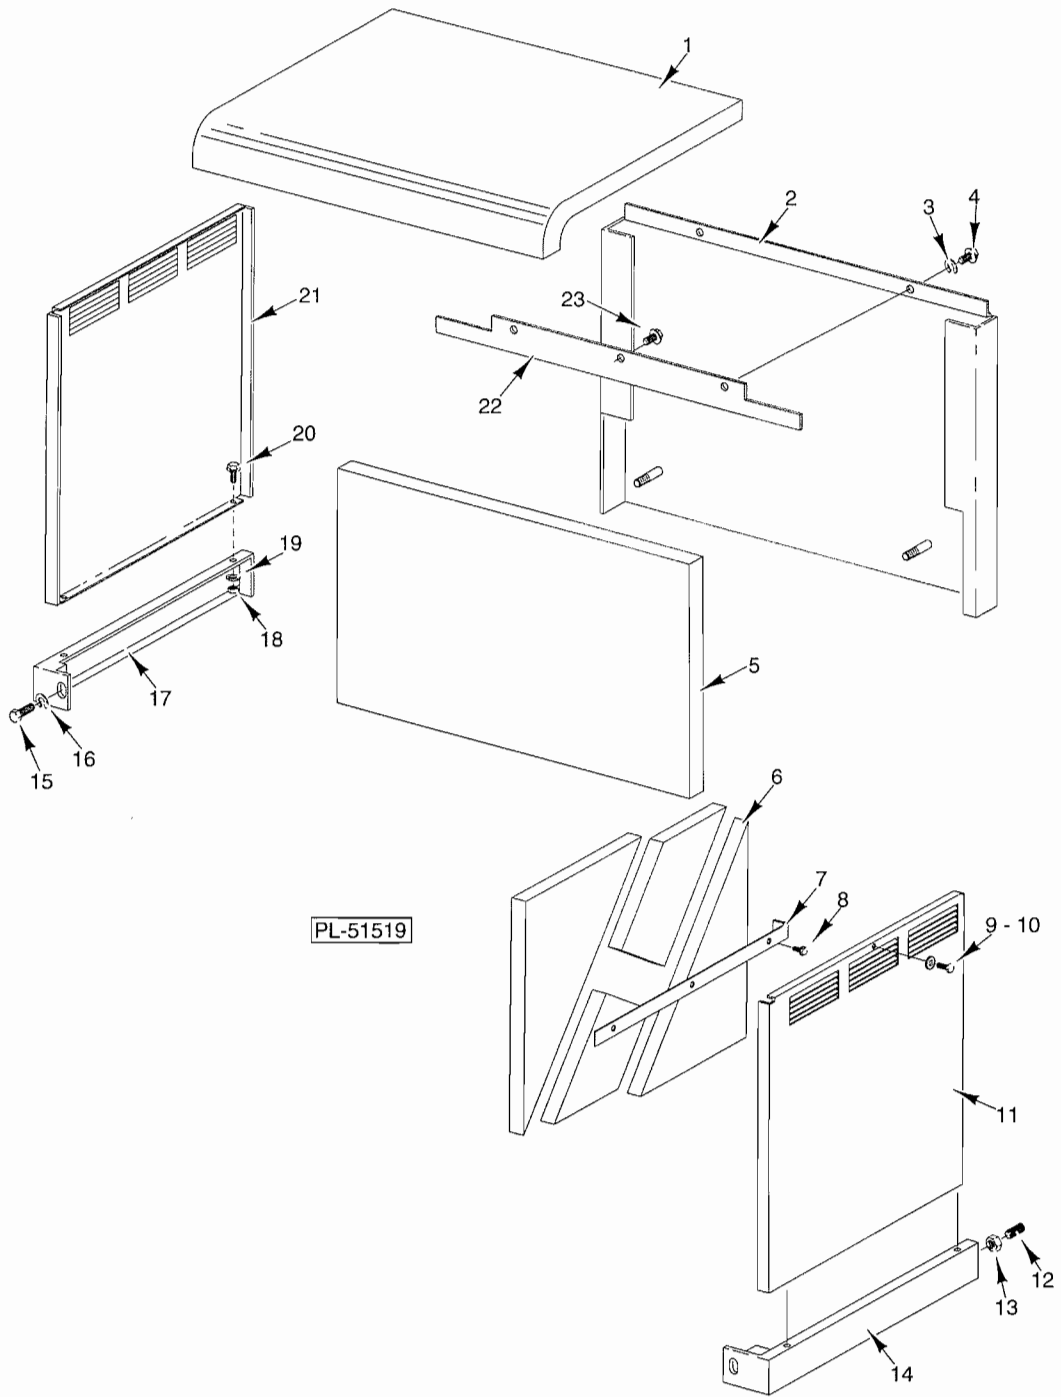

**OVEN HOUSING & INSULATION
HRO50**

**OVEN HOUSING & INSULATION
HRO50**

ILLUS. PL-51519	PART NO.	NAME OF PART	AMT.
1	357553-1	Top Panel Assy.	1
2	357553-26	Panel - Rear	1
3	357553-54	Lockwasher M5	2
4	357553-53	Screw M4 x 10	2
5	357553-69	Insulation (Rear)	1
6	357553-69	Insulation (Side)	2
7	357553-68	Rail - Insulation Mtg.(Two Each Side)	4
8	357553-51	Screw 4.8 x 13	AR
9	357553-67	Lockwasher M5	4
10	357553-61	Screw M5 x 10	4
11	357553-2	Panel - (R.H. Side)	1
12	357553-59	Bolt - Allen M6 x 10	2
13	357553-60	Nut M6	2
14	357553-10	Panel - Bottom Frame	1
15	357553-61	Screw M5 x 10	4
16	357553-67	Lockwasher M5	4
17	357553-10	Panel - Bottom Frame	1
18	NS-47-49	Full Nut M5 Hex	4
19	357553-57	Lockwasher M5	4
20	357553-58	Bolt M5 x 16	4
21	357553-3	Panel - (L.H. Side)	1
22	357553-52	Support - Insulation	1
23	357553-51	Screw 4.8 x 13	3