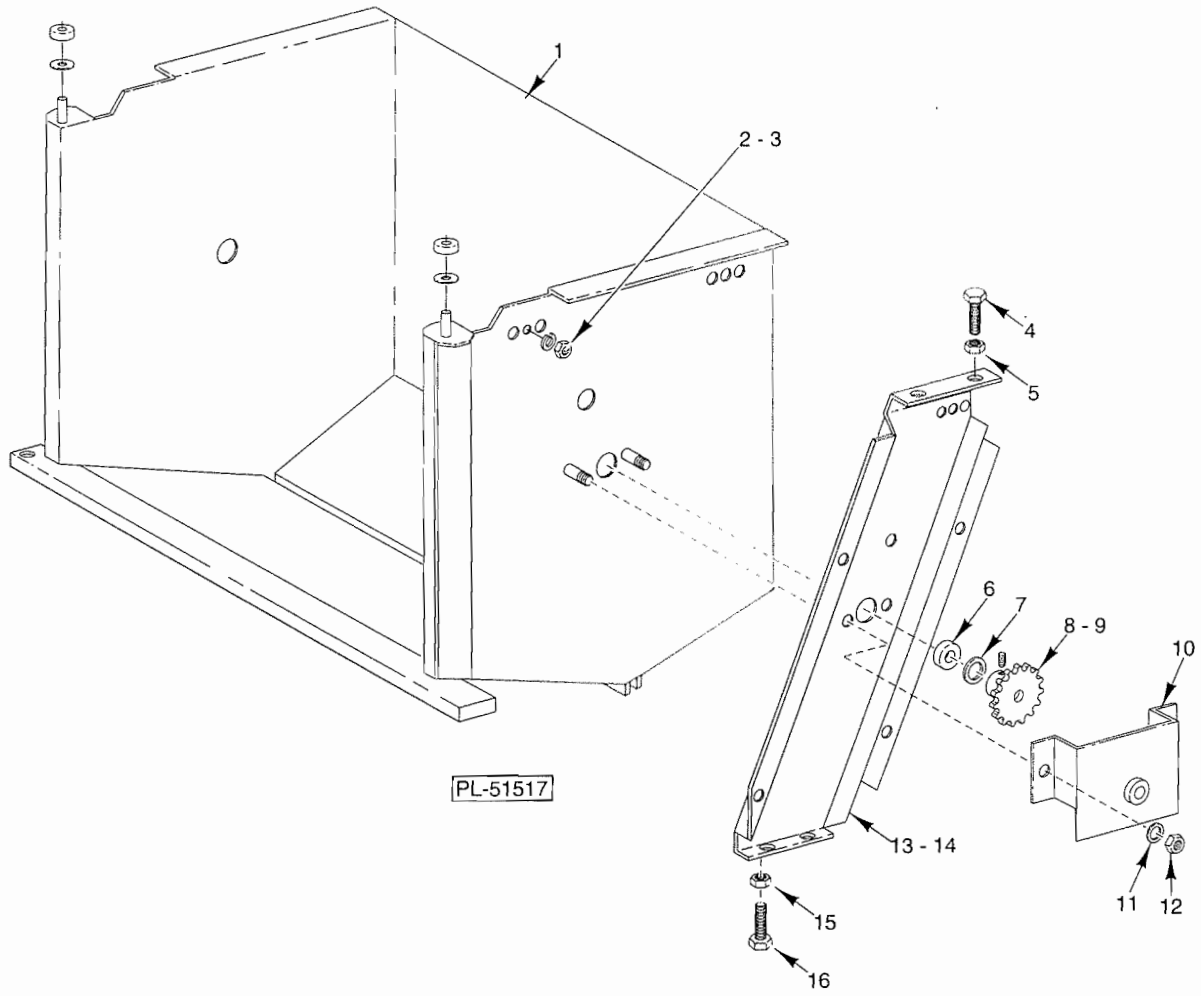

PL-51515

INNER OVEN CAVITY

INNER OVEN CAVITY

ILLUS. PL-51515	PART NO.	NAME OF PART	AMT.
1	360127	Blower (W/Fan Blade)	1
2	357553-19	Grommet SB562-7	1
3	357553-103	Nut M4	4
4	360127	Blower (W/Fan Blade)	1
5	NS-47-49	Full Nut M5 Hex	2
6	SC-120-50	Cap Screw M5 x 0.8 x 8mm Hex Hd.	2
7	357553-89	Toothed Spring Washer M5	2
8	357553-17	Ventilator	1
9	357553-69	Insulation (Top)	1
10	357553-63	Ceiling	1
11	357553-19	Grommet SB562-7	1
12	357553-24	Plate - Air Guide	1
13	357553-47	Heating Element, 208 V.	2
14	357553-78	Heating Element, 240 V.	2
15	358521-40	Nut - Element	4
16	SC-120-50	Cap Screw M5 x 0.8 x 8mm Hex Hd.	2
17	357553-67	Lockwasher M5	2
18	357553-62	Fork - Meat	3
19	357553-25	Disk - Rotor	1
20	357553-106	Key 4 x 4 x 8	2
21	357553-27	Bearing - Drive	2
22	357553-48	Nut - Rotor Disk	2
23	357553-25	Disk - Rotor	1
24	357553-104	Screw M4 x 30	4
25	360129	Holder - Quartz Lamp Base	2
26	357553-64	Base - Quartz Lamp Socket	2
27	360156	Holder - Quartz Lamp Cap	2
28	NS-47-96	Nut - Wing M6 x 1.0 (SST)	2
29	357553-54	Lockwasher M5	4
30	357553-88	Screw M4 x 10	3
31	357553-87	Springwasher M4	3
32	357553-86	Nut M4	3
33	357553-90	Toothed Spring Washer M6	2
34	357553-59	Bolt - Allen M6 x 10	2
35	357553-60	Nut M6	2
36	360155	Lamp - Quartz	1
37	357553-107	Plate - Reinforcement	2
	358300	Basket Hanger Assy.(Incls. Hanger & Basket)(Not Shown)	1
	358301	Hanger (Not Shown)	2
	358302	Basket - Meat (Not Shown)	1

OVEN CAVITY (HRO50)

OVEN CAVITY (HRO50)

ILLUS. PL-51516	PART NO.	NAME OF PART	AMT.
1	357553-23	Frame	1
2	357553-57	Lockwasher M5	AR
3	NS-47-49	Full Nut M5 Hex	AR
4	357553-74	Bolt M6 x 10	4
5	357553-60	Nut M6	4
6	357553-45	Bearing	2
7	357553-44	Retaining Ring	2
8	357553-28	Sprocket - Chain (22.5mm Dia. Shaft)	2
9	357553-55	Set Screw M4 x 5	2
10	357553-21	Cap - Bearing	2
11	357553-57	Lockwasher M5	4
12	357553-73	Carriage Ring M5 x 15	4
13	357553-20	Bearing Support (R.H.)	1
14	357553-71	Bearing Support (L.H.)	1
15	357553-60	Nut M6	4
16	357553-74	Bolt M6 x 10	4