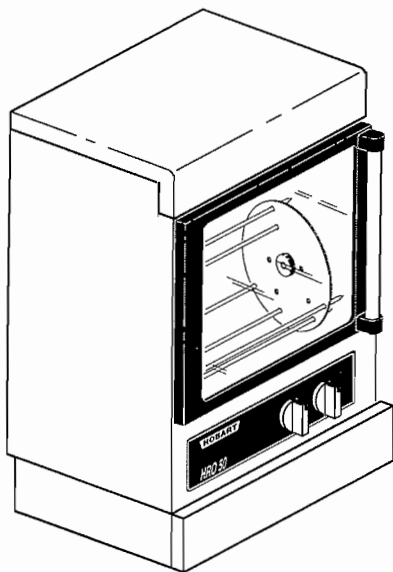

HOBART

CATALOG OF REPLACEMENT PARTS

HRO 50 ROTARY OVEN
HRW 50 ROTARY OVEN/WARMER

ML-43828 HRO 50

ML-43849 HRW 50

HRO 50

HRW 50

DRAWER & FRONT PANEL

DRAWER & FRONT PANEL

ILLUS. PL-51513	PART NO.	NAME OF PART	AMT.
1	357553-82	Front Panel Assy.(Warmer)	1
2	356833	Knob	3
3	357553-13	Thermostat (Oven)	1
4	357553-14	Timer	1
5	360036	Thermometer (Warmer)	1
6	357553-15	Drawer Front (Oven)	1
7	357553-113	Drawer Front (Warmer)	1
8	357553-11	Front Panel Assy.(Oven)	1
9	356833	Knob	2
10	357553-12	Panel - Operation (Oven)	1
11	357553-13	Thermostat (Oven)	1
12	357553-14	Timer - Oven	1
13	357553-22	Drawer (Oven)	1
14	357553-114	Drawer (Warmer)	1
15	358580	Cap Nut M5	2
16	357553-73	Carriage Ring M5 x 15	2
17	357553-127	Lockwasher	2
18	358521-34	Switch & Thermostat (Warmer)	1
	357571	Fat Drawer Assy.(Incls. items 6,13,15,16 & 17)(Oven)	1
	357571-2	Water Drawer Assy.(Incls. items 7,14,15,16 & 17)(Warmer)	1