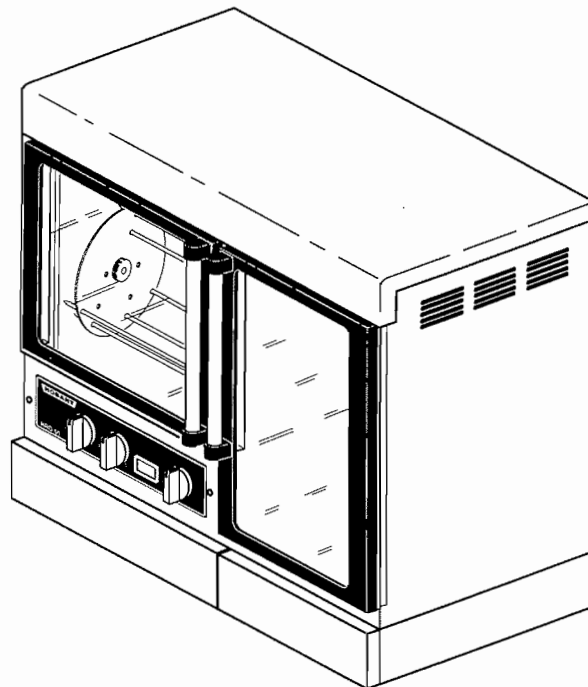

HOBART

CATALOG OF REPLACEMENT PARTS

HRO 50 ROTARY OVEN
HRW 50 ROTARY OVEN/WARMER

ML-43828 HRO 50

ML-43849 HRW 50