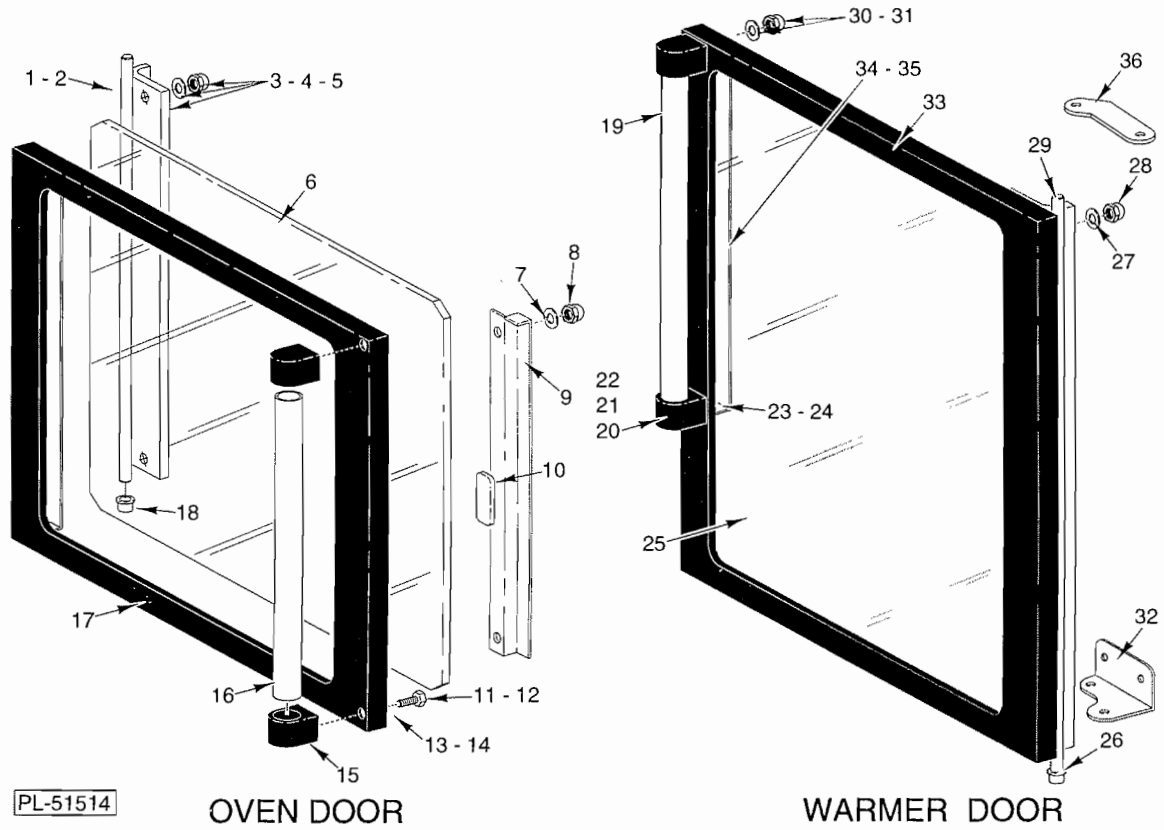

DRAWER & FRONT PANEL

ILLUS. PL-51513	PART NO.	NAME OF PART	AMT.
1	357553-82	Front Panel Assy.(Warmer)	1
2	356833	Knob	3
3	357553-13	Thermostat (Oven)	1
4	357553-14	Timer	1
5	360036	Thermometer (Warmer)	1
6	357553-15	Drawer Front (Oven)	1
7	357553-113	Drawer Front (Warmer)	1
8	357553-11	Front Panel Assy.(Oven)	1
9	356833	Knob	2
10	357553-12	Panel - Operation (Oven)	1
11	357553-13	Thermostat (Oven)	1
12	357553-14	Timer - Oven	1
13	357553-22	Drawer (Oven)	1
14	357553-114	Drawer (Warmer)	1
15	358580	Cap Nut M5	2
16	357553-73	Carriage Ring M5 x 15	2
17	357553-127	Lockwasher	2
18	358521-34	Switch & Thermostat (Warmer)	1
	357571	Fat Drawer Assy.(Incls. items 6,13,15,16 & 17)(Oven)	1
	357571-2	Water Drawer Assy.(Incls. items 7,14,15,16 & 17)(Warmer)	1