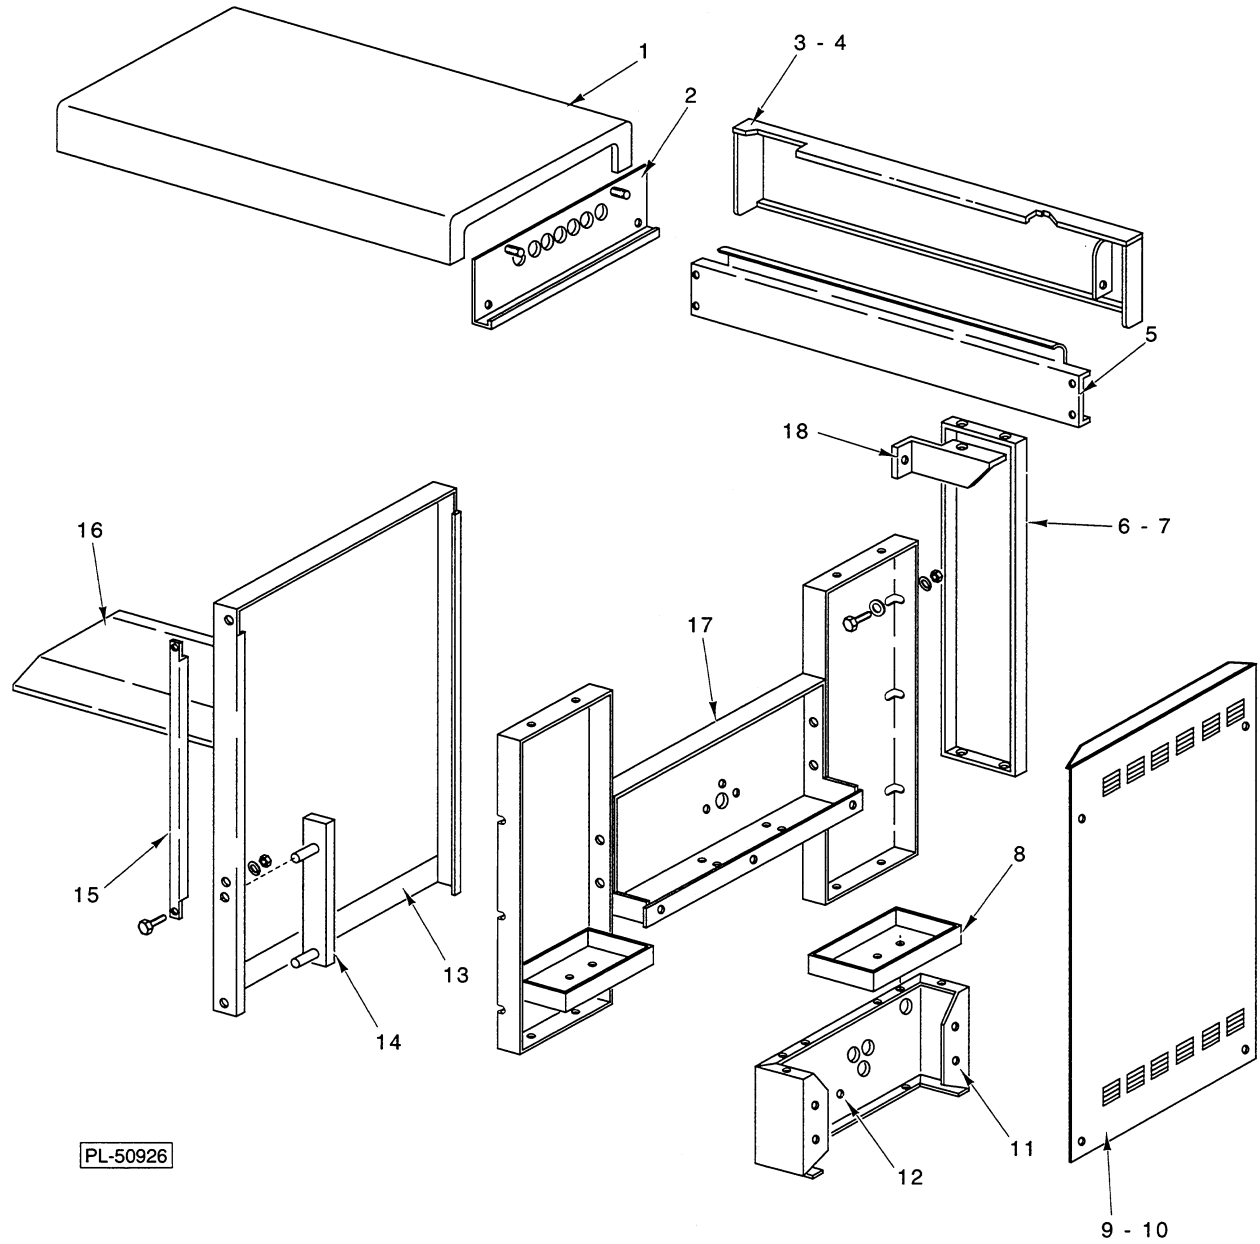

OVEN (R.H. SIDE)

OVEN (R.H. SIDE)

ILLUS. PL-50926	PART NO.	NAME OF PART	AMT.
1	356910	Top Assy.	1
2	356950	Reinforcement - Side Panel	1
3	356887	Panel - Lower Front (Customer's Side)(HRO 303)	1
4	356916	Panel - Lower Front (Customer's Side)(HRO 505/HRW 303)	AR
5	356900	Reinforcement (Customer's Side)	1
6	356908	Panel - Customer Side (HOBART)	1
7	356869	Panel Customer's Side	1
8	356931	Tray - Spark (HRW 303)	2
9	356888	Panel - Outer (R.H.)(HRO 303)	1
10	356925	Panel - Outer (R.H.)(HRO 505/HRW 303)	1
11	356901	Plate - Main Mounting	1
12	360143	Bushing	1
13	356897	Panel - Inner Oven Side (R.H.)	1
14	356958	Strip - Front Mtg. (HRW 303)	4
15	356907	Strip - Magnet Activator	1
16	356903	Plate - Bottom	2
17	356898	Plate - Motor Mount	1
18	356951	Bracket	1
	360209	Clip - Insulation (Not Shown)	AR

* Note: Quantities Listed Are For One Oven only.