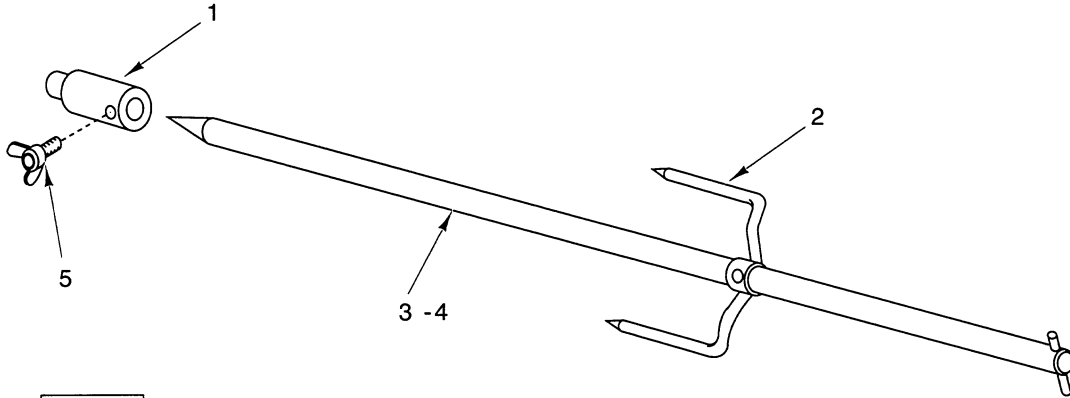

PL-50929

ACCESSORIES

ILLUS. PL-50929	PART NO.	NAME OF PART	AMT.
1	360386	Sleeve - Spit	1
2	360387	Fork - Spit	AR
3	360388	Shaft - Spit	1
4	360247	Spit - Turkey (Incls. items 1,2,3 & 5)	1
5	360297	Screw - Wing M5	AR
	360154	Basket	1
	360284	Key - Spit	1
	360189	Rack - Chicken	1
	360235	Spit (HRO 303/505)	1