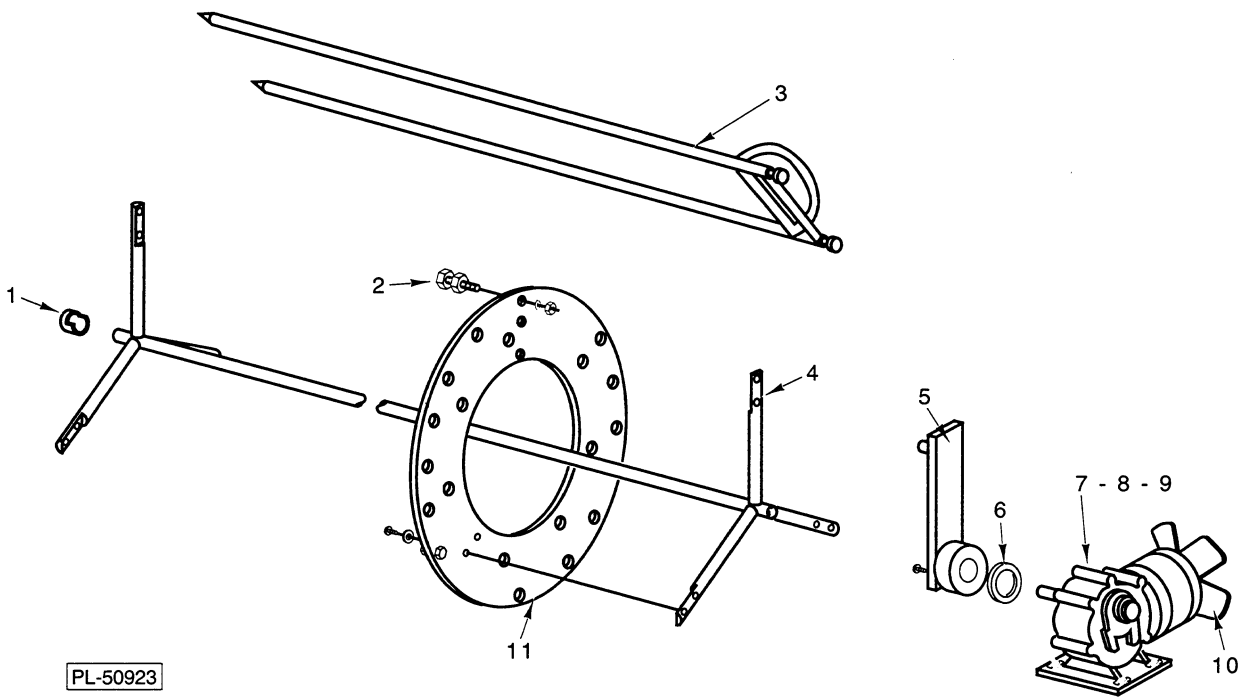

## CONTROL PANEL

ILLUS. PL-50922	PART NO.	NAME OF PART	AMT.
1	360145	Thermostat (Oven) .....	1
2	360281	Clip - Thermostat .....	AR
3	360036	Thermometer (Warmer) .....	1
4	356939	Control - Clock .....	1
5	360145	Thermostat High-Limit (Oven) .....	1
6	356830	Switch - Rotary (Oven) .....	1
7	356941	Switch - Magnet .....	1
8	356938	RC Unit .....	1
9	356842	Bracket - Terminal Black Mounting .....	1
10	360201	Capacitor .....	1
11	356839	Switch - Main (On/Off)(Oven) .....	1
12	356878	Switch - Rotary (Warmer) .....	1
13	357196	Thermostat (Warmer) .....	1
14	360280	Plate - Ground .....	1
15	356841	Block - Terminal .....	1
16	356857	Block - Terminal .....	1
17	356829	Panel - Electrical Component .....	1
18	356922	Control Panel Assy. (HRW 303) .....	1
19	356833	Knob - Switch (Warmer) .....	1
20	356884	Control Panel Assy. (HRO 303) .....	1
21	356933	Control Panel Assy. (HRO 505) .....	1
22	356840	Holder - Fuse .....	2
23	356845	Fuse .....	2
24	356833	Knob - Switch .....	3
25	356843	Clock - Digital (Display) .....	1
26	356947	Bracket - Thermostat & Switch .....	1
27	356946	Sensor - Temperature (Oven) .....	1
	356835	Cord & Plug (Not Shown) .....	1

PL-50923

ROTISSERIE

**ROTISSERIE**

ILLUS. PL-50923	PART NO.	NAME OF PART	AMT.
1	360192	Bearing - Bronze .....	1
2	360202	Pin - Support .....	AR
3	360235	Fork - Meat .....	AR
4	360195	Shaft - Rotor .....	1
5	356953	Carrier .....	1
6	360137	Seal - Ring .....	1
7	360196	Motor - Drive .....	1
8	360131	Bearing - Drive .....	1
9	356909	Shield - Motor .....	1
10	360248	Blade - Fan .....	1
11	360194	Disc - Rotor .....	2