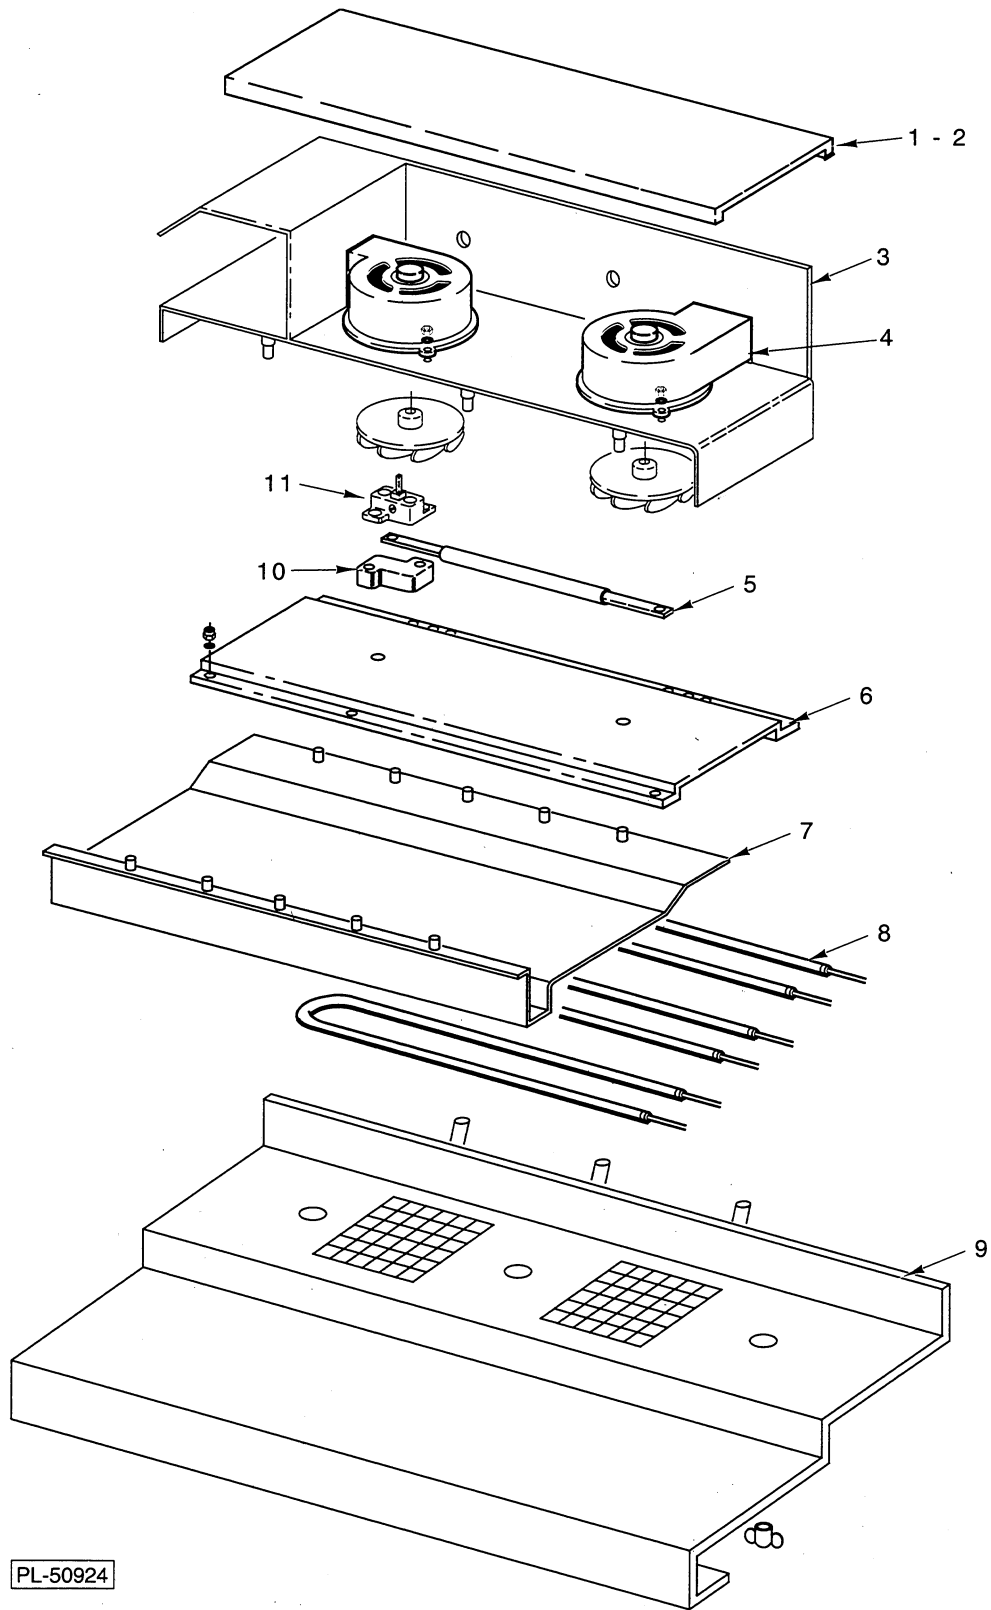

PL-50924

BLOWER

BLOWER

ILLUS. PL-50924	PART NO.	NAME OF PART	AMT.
1	356906	Plate - Fan Mounting	1
2	360238	Clip - Speed	AR
3	356895	Plate - Ventilator Mounting	1
4	360127	Blower (W/Fan Blade)	2
5	360155	Lamp - Quartz	2
6	356891	Plate - Ventilating	1
7	356893	Plate - Heater Element Mounting	1
8	356894	Element - Heating	3
9	356902	Plate - Lamp Holder W/ Air Slots	1
10	360156	Holder - Quartz Lamp Cap	4
11	360129	Holder - Quartz Lamp Base	4