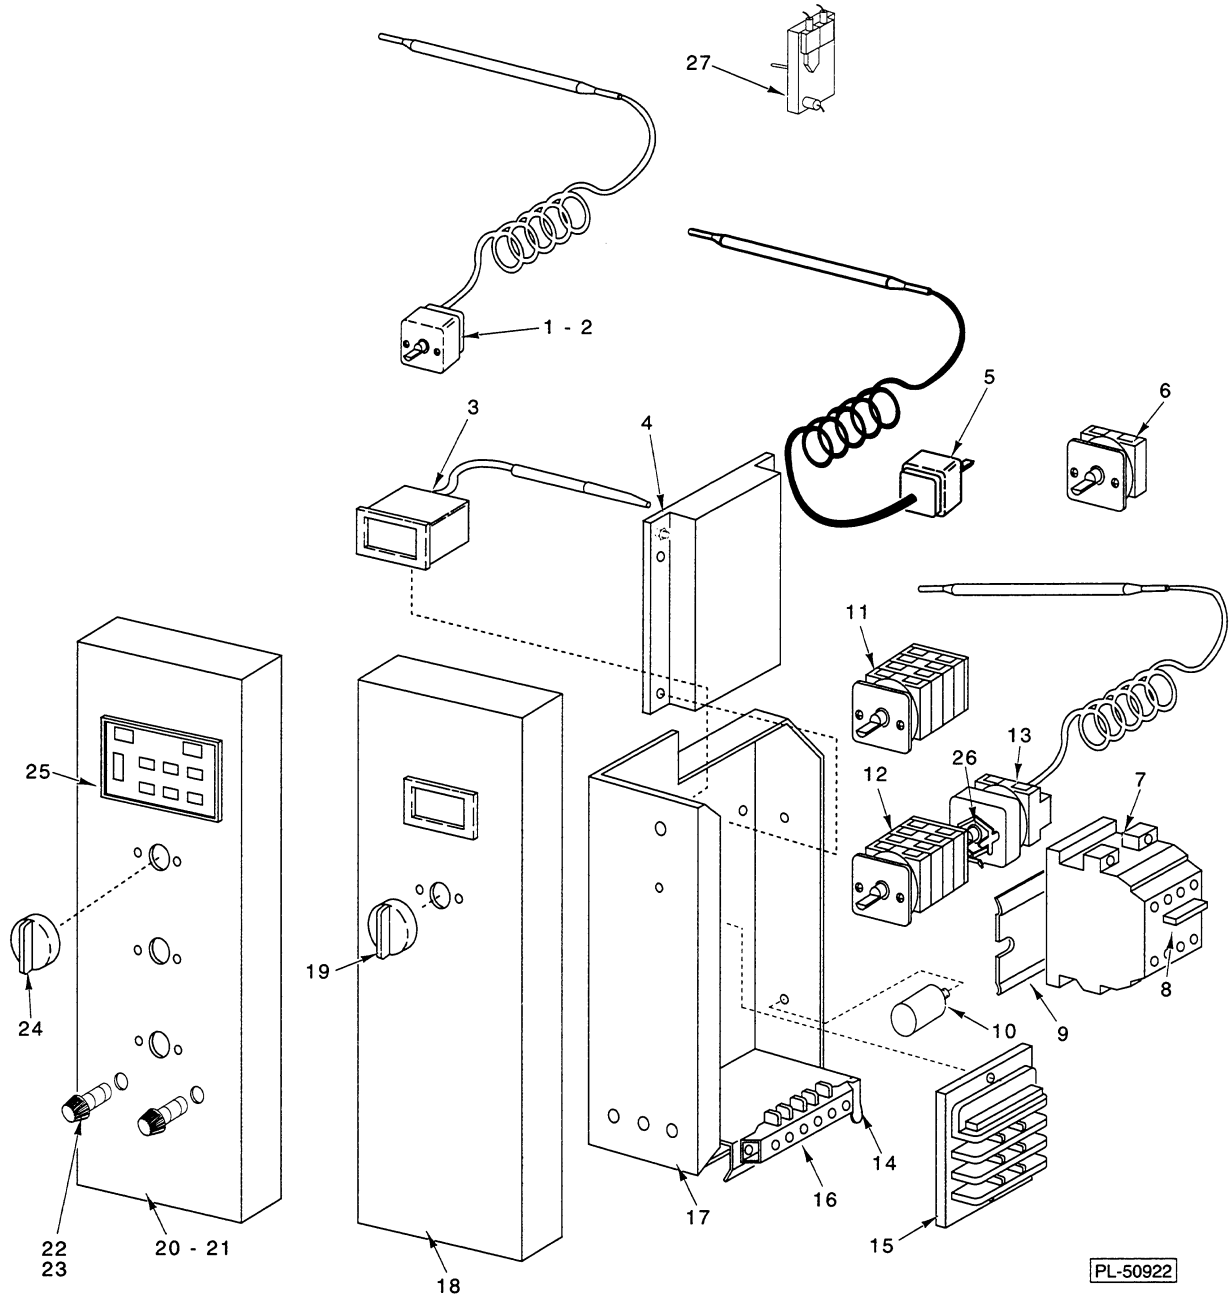

PL-50922

CONTROL PANEL

CONTROL PANEL

ILLUS. PL-50922	PART NO.	NAME OF PART	AMT.
1	360145	Thermostat (Oven)	1
2	360281	Clip - Thermostat	AR
3	360036	Thermometer (Warmer)	1
4	356939	Control - Clock	1
5	360145	Thermostat High-Limit (Oven)	1
6	356830	Switch - Rotary (Oven)	1
7	356941	Switch - Magnet	1
8	356938	RC Unit	1
9	356842	Bracket - Terminal Black Mounting	1
10	360201	Capacitor	1
11	356839	Switch - Main (On/Off)(Oven)	1
12	356878	Switch - Rotary (Warmer)	1
13	357196	Thermostat (Warmer)	1
14	360280	Plate - Ground	1
15	356841	Block - Terminal	1
16	356857	Block - Terminal	1
17	356829	Panel - Electrical Component	1
18	356922	Control Panel Assy. (HRW 303)	1
19	356833	Knob - Switch (Warmer)	1
20	356884	Control Panel Assy. (HRO 303)	1
21	356933	Control Panel Assy. (HRO 505)	1
22	356840	Holder - Fuse	2
23	356845	Fuse	2
24	356833	Knob - Switch	3
25	356843	Clock - Digital (Display)	1
26	356947	Bracket - Thermostat & Switch	1
27	356946	Sensor - Temperature (Oven)	1
	356835	Cord & Plug (Not Shown)	1