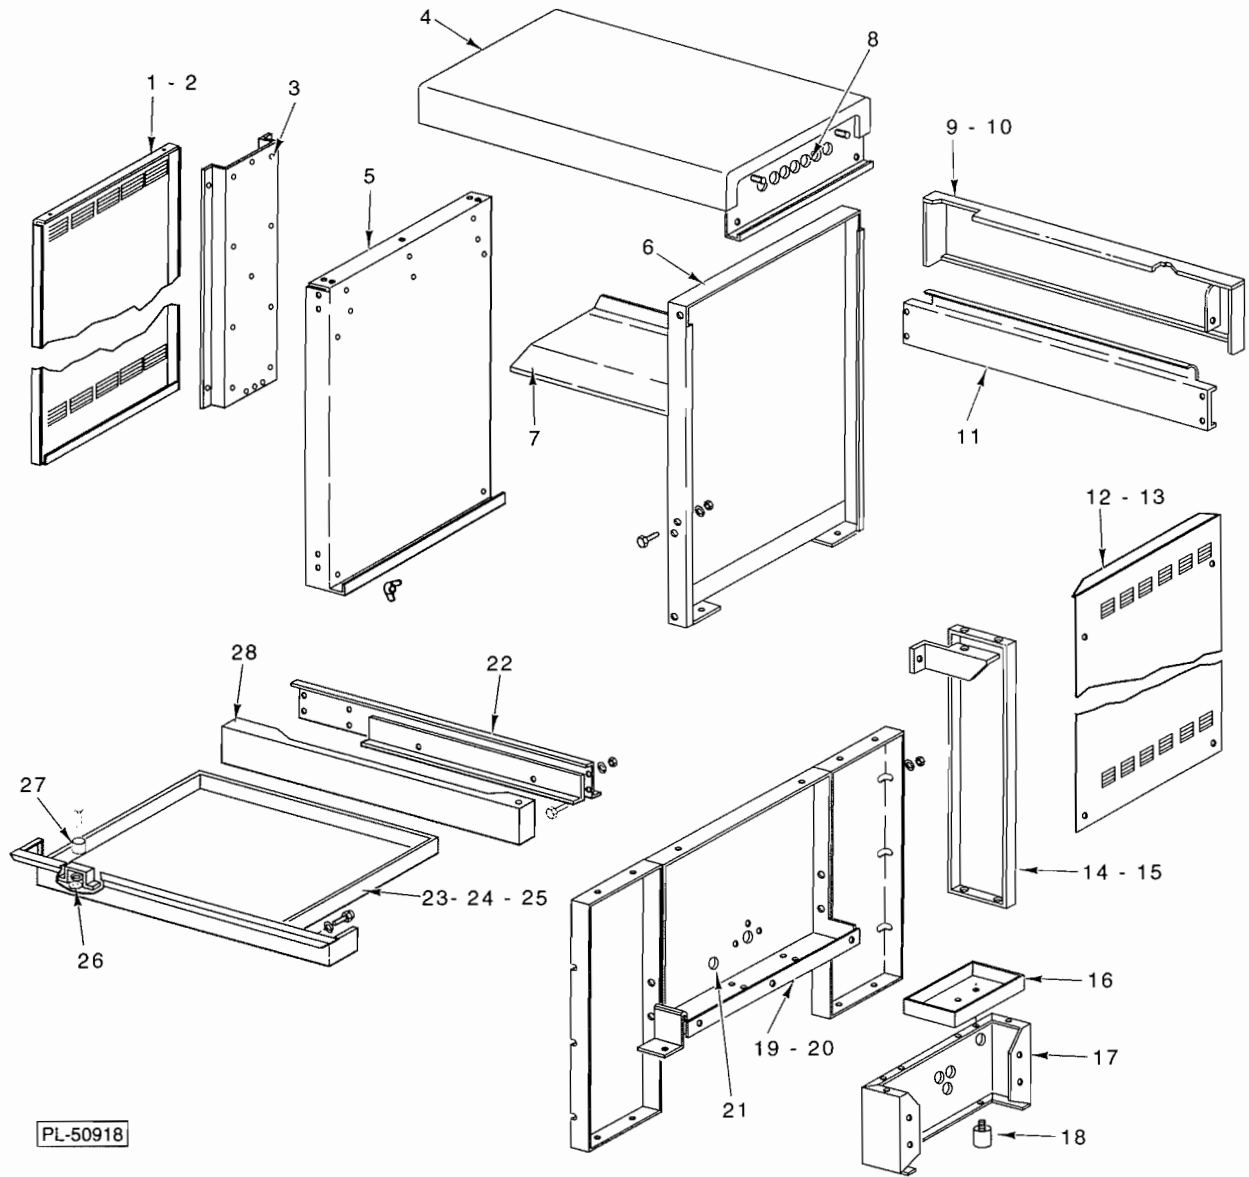

PL-50918

OVEN

OVEN

ILLUS. PL-50918	PART NO.	NAME OF PART	AMT.
1	356865	Panel - Outer (L.H.) (HRW 101)	1
2	356821	Panel - Outer (R.H.) (HRO 101)	1
3	356820	Bearing Plate - Open Reinforcement	1
4	356809	Top Assy.	1
5	356815	Panel - Inner Oven Side (L.H.)	1
6	356816	Panel - Inner Oven Side (R.H.)	1
7	356828	Plate - Bottom	2
8	356937	Block - Connection	1
9	356826	Panel - Lower Front (Customer Side) (HRO 101)	1
10	356868	Panel - Lower Front (Customer Side) (HRW 101)	1
11	356818	Reinforcement - Profile (Customer's Side)	1
12	356822	Panel - Outer (R.H.) (HRO 101)	1
13	356866	Panel - Outer (R.H.) (HRW 101)	1
14	356824	Panel - Customer Side (Oven)	1
15	356869	Panel - Customer Side (Warmer)	1
16	356880	Tray - Spark (Thermostat) (Warmer)	2
17	356819	Plate - Main Mounting	1
18	356859	Foot (HRO 101)	4
19	356844	Box - Sparking (Motor)	1
20	356831	Plate - Motor Mounting	1
21	360143	Bushing	1
22	356817	Reinforcement - Profile (Operator's Side)	1
23	356871	Water Drawer Assy. (HRW 101) (Lower Drawer)	1
24	356870	Grease Drawer Assy. (HRW 101) (Upper Drawer)	1
25	356827	Grease Drawer Assy. (HRO 101)	1
26	360206	Gasket - Drain	1
27	360205	Gasket - Seat	1
28	356825	Panel - Lower Front (Operator's Side)	1