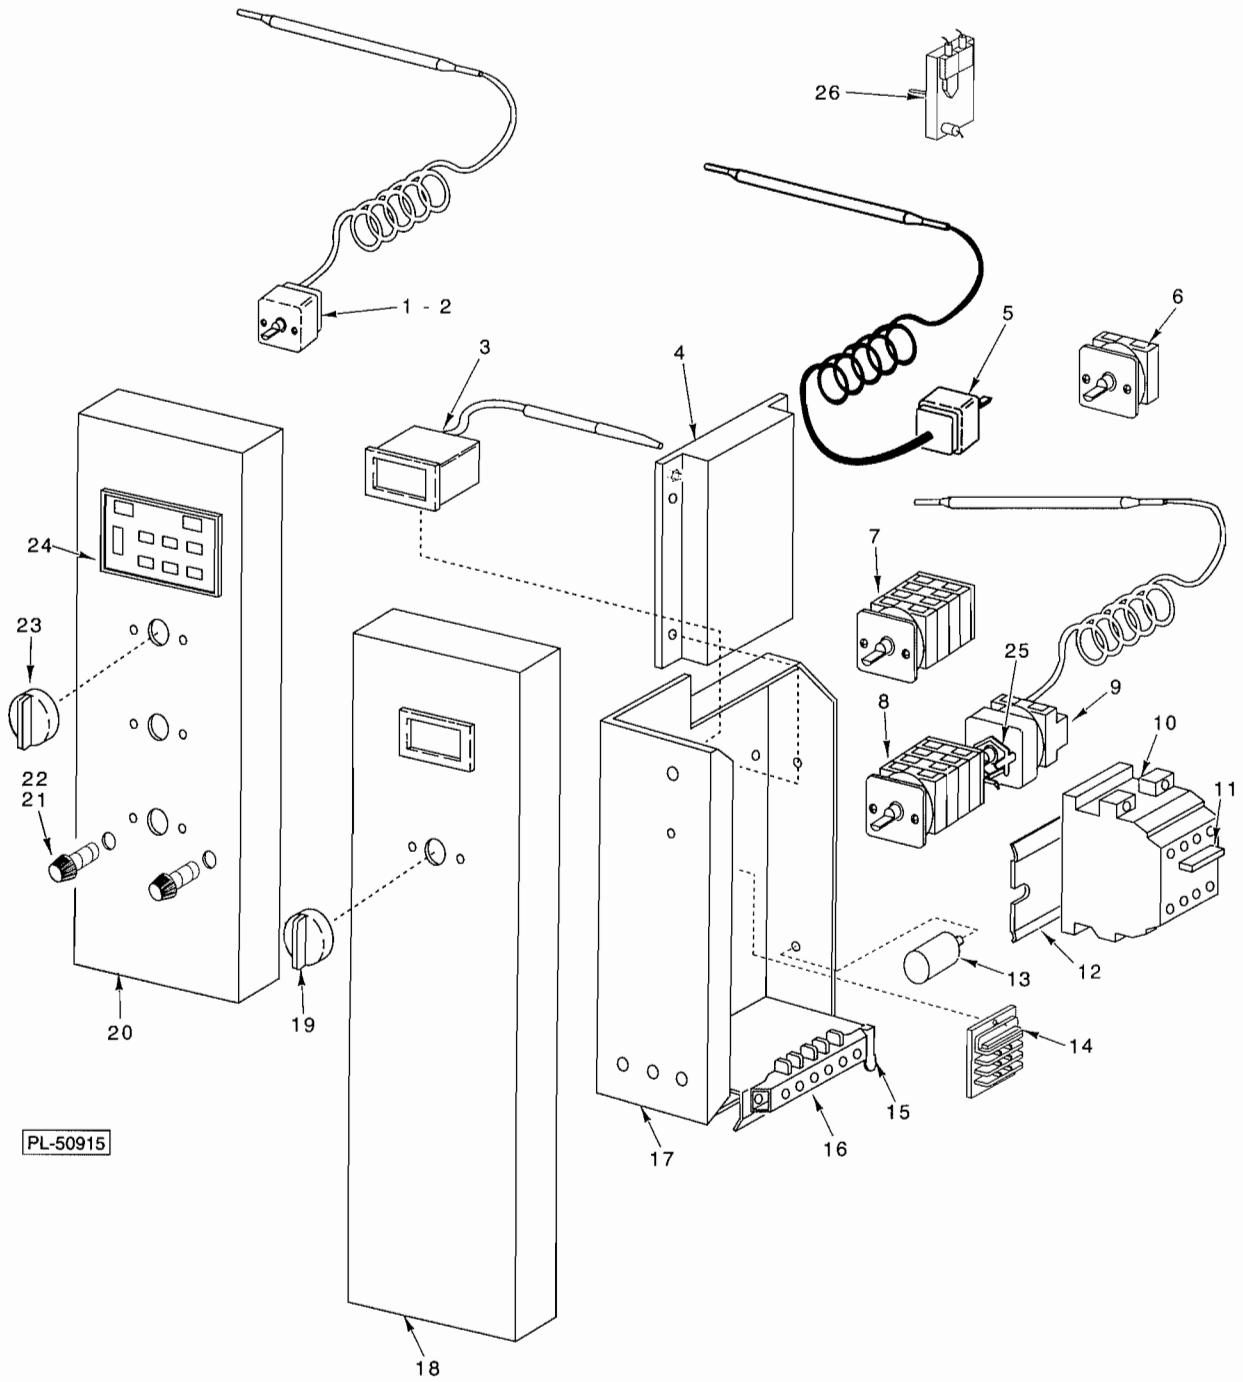

\* Note: Quantities Listed Are For One (1) Door Only.

**CONTROL PANEL**

**CONTROL PANEL**

ILLUS. PL-50915	PART NO.	NAME OF PART	AMT.
1	360145	Thermostat (Oven) .....	1
2	360281	Clip - Thermostat .....	2
3	360036	Thermometer (Warmer) .....	1
4	356939	Control - Clock .....	1
5	360145	Thermostat High-Limit (Oven) .....	1
6	356830	Switch - Rotary (Oven) .....	1
7	356878	Switch - Main (On/Off) (Warmer) .....	1
8	356839	Switch - Main (On/Off) (Oven) .....	1
9	360034	Thermostat (Warmer) .....	1
10	356941	Switch - Magnet .....	1
11	356938	RC Unit .....	1
12	356842	Bracket - Terminal Black Mounting .....	1
13	360201	Capacitor .....	1
14	356841	Block - Terminal .....	1
15	360280	Plate - Ground .....	1
16	356857	Block - Terminal .....	1
17	356829	Panel - Electrical Component .....	1
18	356867	Control Panel Assy. (Operator's Side) (Warmer) .....	1
19	356833	Knob - Switch (Warmer) .....	1
20	356823	Control Panel Assy. (Operator's Side) (Oven) .....	1
21	356840	Holder - Fuse .....	2
22	356845	Fuse .....	2
23	356833	Knob - Switch (Warmer) .....	3
24	356843	Clock - Digital (Display) .....	1
25	356947	Bracket - Thermostat & Switch .....	1
26	356946	Sensor - Temperature (Oven) .....	1
	356835	Cord & Plug (Not Shown) .....	1