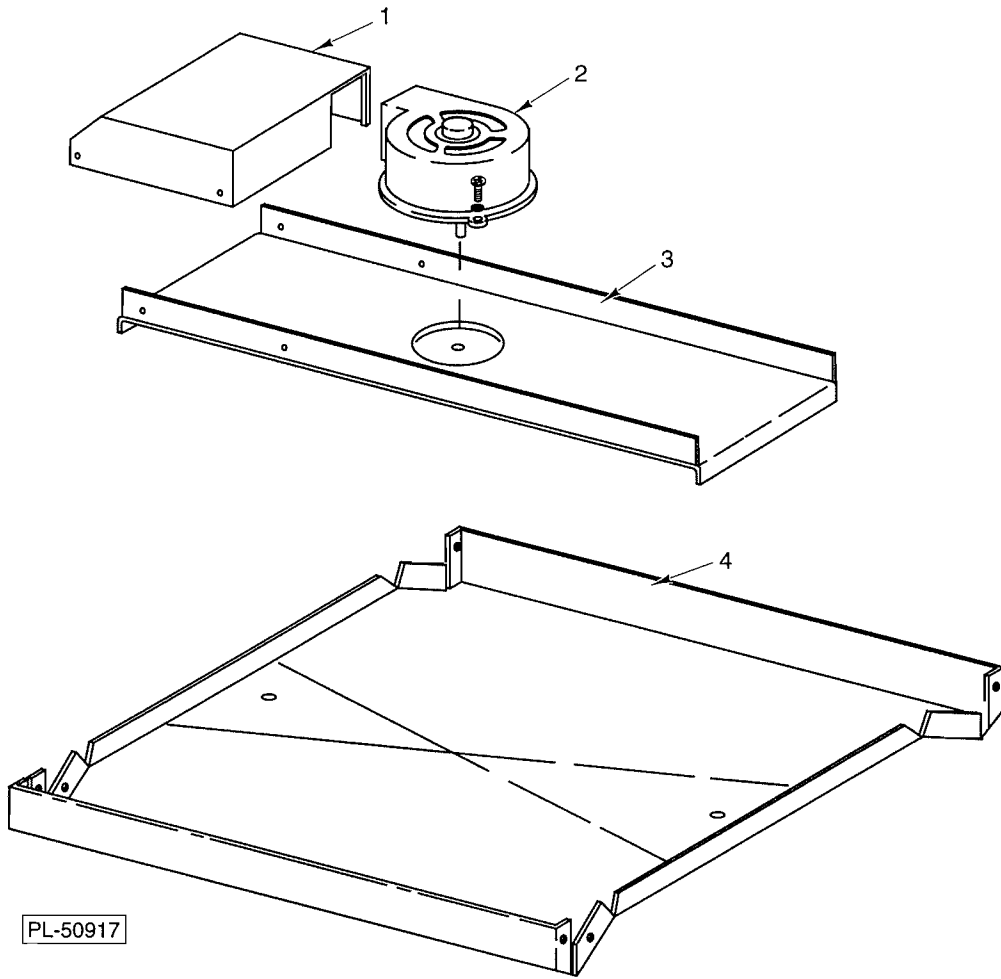

PL-50917

BLOWER

BLOWER

ILLUS. PL-50917	PART NO.	NAME OF PART	AMT.
1	356812	Deflector - Air	1
2	356811	Blower	1
3	356814	Plate - Blower Mounting	1
4	356810	Plate - Ceiling	1