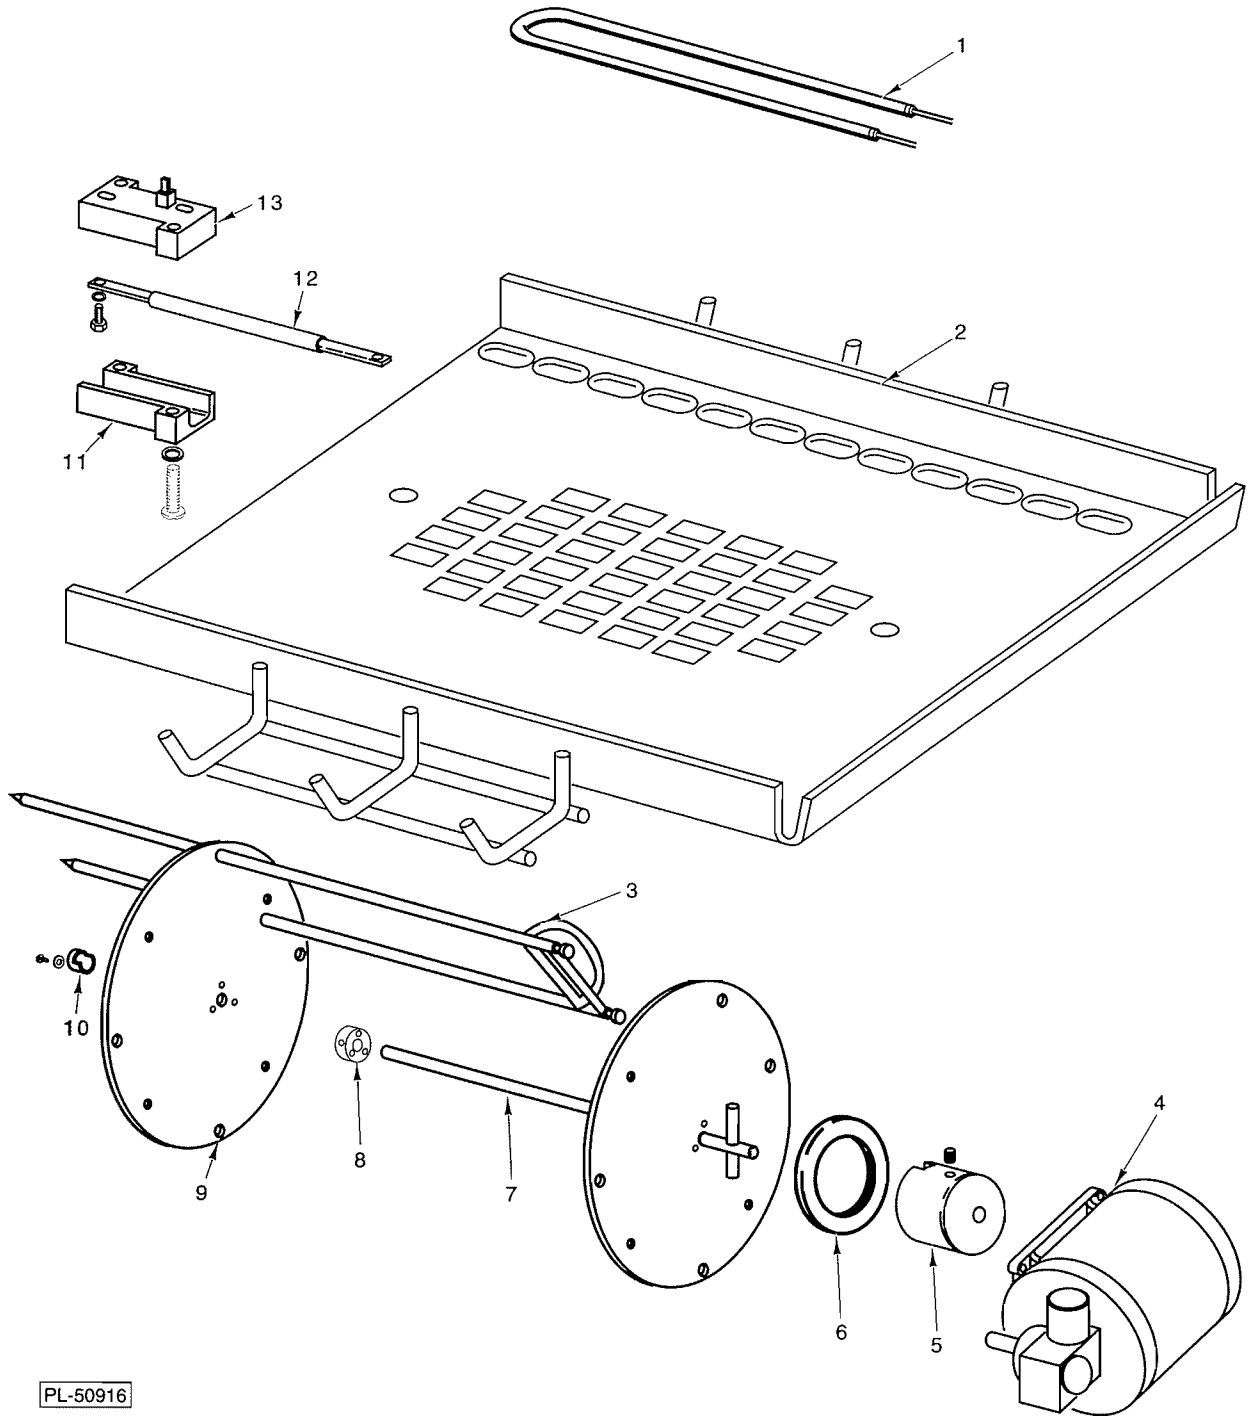

\* Note: Quantities Listed Are For One (1) Door Only.

**CONTROL PANEL**

**CONTROL PANEL**

ILLUS. PL-50915	PART NO.	NAME OF PART	AMT.
1	360145	Thermostat (Oven) .....	1
2	360281	Clip - Thermostat .....	2
3	360036	Thermometer (Warmer) .....	1
4	356939	Control - Clock .....	1
5	360145	Thermostat High-Limit (Oven) .....	1
6	356830	Switch - Rotary (Oven) .....	1
7	356878	Switch - Main (On/Off) (Warmer) .....	1
8	356839	Switch - Main (On/Off) (Oven) .....	1
9	360034	Thermostat (Warmer) .....	1
10	356941	Switch - Magnet .....	1
11	356938	RC Unit .....	1
12	356842	Bracket - Terminal Black Mounting .....	1
13	360201	Capacitor .....	1
14	356841	Block - Terminal .....	1
15	360280	Plate - Ground .....	1
16	356857	Block - Terminal .....	1
17	356829	Panel - Electrical Component .....	1
18	356867	Control Panel Assy. (Operator's Side) (Warmer) .....	1
19	356833	Knob - Switch (Warmer) .....	1
20	356823	Control Panel Assy. (Operator's Side) (Oven) .....	1
21	356840	Holder - Fuse .....	2
22	356845	Fuse .....	2
23	356833	Knob - Switch (Warmer) .....	3
24	356843	Clock - Digital (Display) .....	1
25	356947	Bracket - Thermostat & Switch .....	1
26	356946	Sensor - Temperature (Oven) .....	1
	356835	Cord & Plug (Not Shown) .....	1