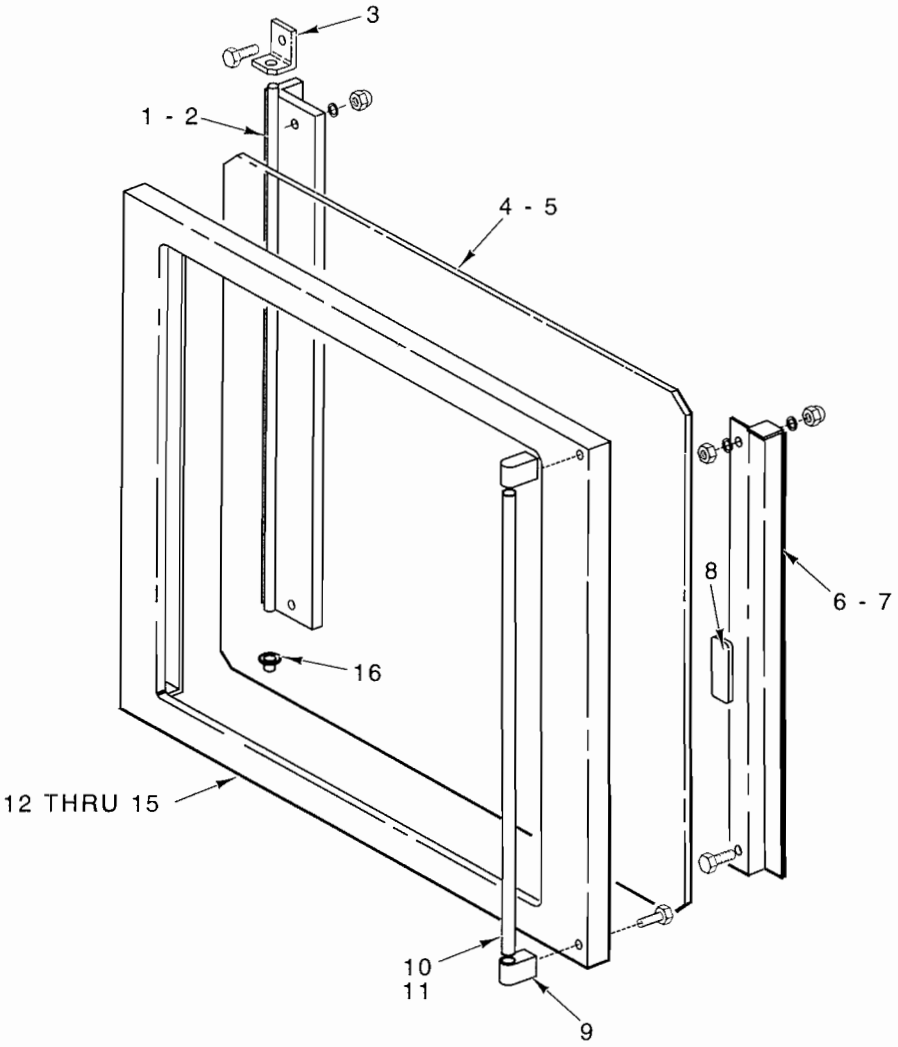

PL-50914

DOOR

ILLUS. NO.	PART NO.	NAME OF PART	AMT.
1	356848	Cover - Door Glass Profile (Oven)	1
2	356855	Cover - Door Glass Profile (Warmer)	1
3	356940	Bracket - Hinge Door	1
4	360142	Glass - Door (17 x 23) (Oven)	1
5	360447	Glass - Door (23 x 26) (Warmer)	1
6	356849	Holder - Magnet (Oven)	1
7	356856	Holder - Magnet (Warmer)	1
8	356850	Magnet - Door	11
9	356851	Cap - Handle End	2
10	356852	Handle - Door (Operator's Side Only) (Oven)	1
11	356913	Handle - Door (Warmer)	1
12	356853	Holder - Glass (Customer's Side)(Oven)	1
13	356846	Holder - Glass (Operator's Side)(Oven)	1
14	356882	Holder - Glass (Customer's Side)(Warmer)	1
15	356881	Holder - Glass (Operator's Side)(Warmer)	1
16	357114	Bushing - Door	1

* Note: Quantities Listed Are For One (1) Door Only.