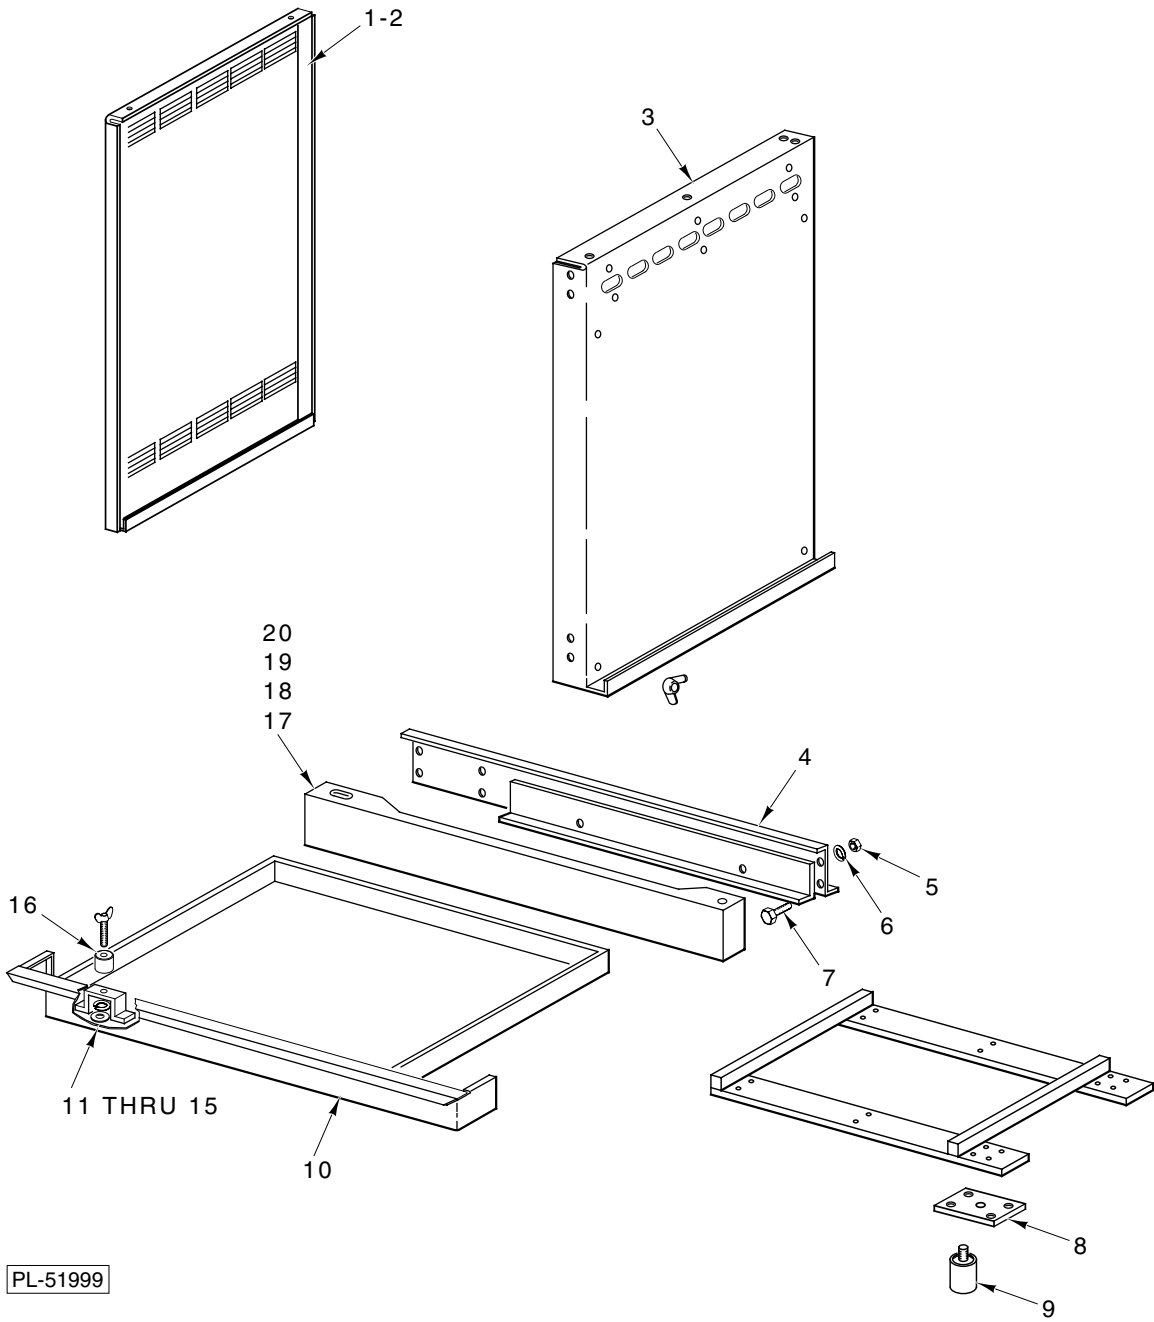

* Note: Quantities Listed Are For One Oven Only.

PL-51998

BLOWER

BLOWER

ILLUS. PL-51998	PART NO.	NAME OF PART	AMT.
1	359460-15	Plate - Fan Mounting	2
2	360238	Clip - Speed	AR
3	359460-25	Blower (W/Fan Blade)	2
4	SC-120-61	Mach. Screw M4 x 07 x 10mm Cheese Hd.	AR
5	359460-22	Plate - Ventilating	1
6	356894	Element - Heating (208V)(2100 Watts)	AR
7	357813	Element - Heating (240V)(2100 Watts)	AR
8	359460-46	Element - Heating (208V.)(3100 Watts)	AR
9	359460-47	Element - Heating (240V.)(3100 Watts)	AR
10	359460-66	Strip - Lamp Holder Mounting	2
11	359460-17	Plate - Air Deflector	1
12	360156	Holder - Quartz Lamp Cap	4
13	360155	Lamp - Quartz	2
14	SC-120-50	Cap Screw M5 x 0.8 x 8mm Hex Hd.	AR
15	WS-22-06	Washer	AR
16	360129	Holder - Quartz Lamp Base	4
17	SC-120-56	Mach. Screw M4 x 0.7 x 20mm Cheese Hd.	AR
18	WL-19-72	Lockwasher M4 Medium	AR
19	NS-47-48	Full Nut M4 Hex	AR

PL-51999

OVEN (L.H. SIDE)

OVEN (L.H. SIDE)

ILLUS. PL-51999	PART NO.	NAME OF PART	AMT.
1	359460-70	Panel - Outer (L.H.)(HRO 330)	1
2	359460-18	Panel - Outer (L.H.)(HRO 550/HRW 330)	1
3	359460-3	Panel - Inner Oven Side (L.H.)	1
4	359460-4	Reinforcement - Operator's Side	1
5	NS-47-50	Nut Hex M6 x 1.0	4
6	WL-19-71	Lockwasher M6 Medium	4
7	SC-119-10	Cap Screw M6 x 1.0 x 30mm Hex Hd.	4
8	356904	Plate - Foot Mounting	4
9	360037	Foot	4
10	359460-8	Drawer - Grease (HRO 330)(Lower HRO 550)	AR
11	360206	Gasket - Drain	1
12	359460-54	Set Screw - Grease Sealing	1
13	359460-55	Washer - Grease Sealing	1
14	359460-56	Bolt - Grease Sealing	1
15	360207	Screw - Wing	1
16	360205	Gasket - Seat	1
17	359460-12	Panel - Lower Front (Operator's Side)(HRO 330)	2
18	SC-120-49	Cap Screw M5 x 0.8 x 20mm Hex Hd.	4
19	WL-19-69	Lockwasher - M5 External Shakeproof	4
20	NS-47-49	Full Nut M5 Hex	4