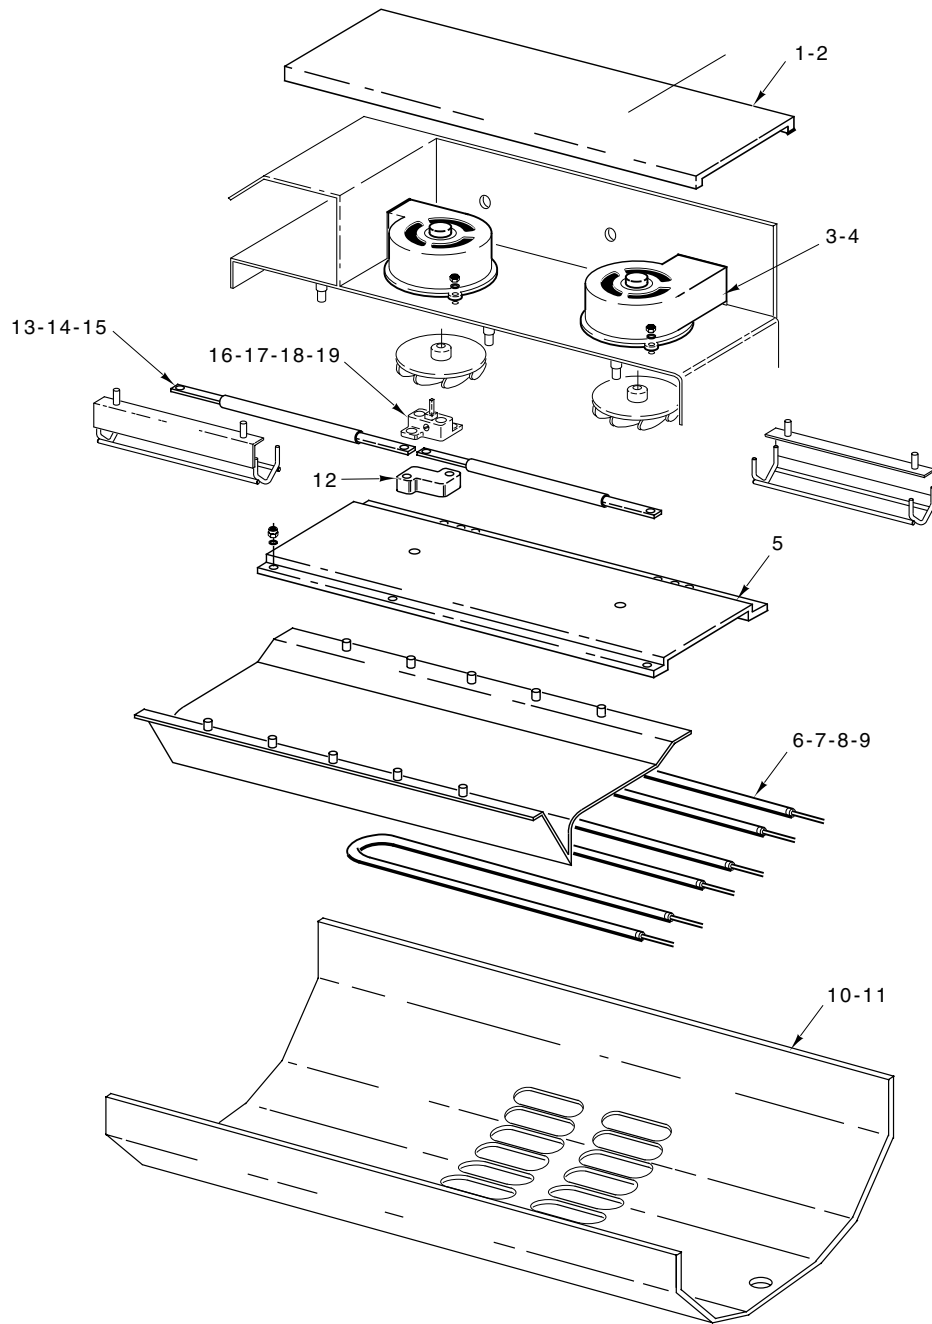

PL-51998

BLOWER

BLOWER

ILLUS. PL-51998	PART NO.	NAME OF PART	AMT.
1	359460-15	Plate - Fan Mounting	2
2	360238	Clip - Speed	AR
3	359460-25	Blower (W/Fan Blade)	2
4	SC-120-61	Mach. Screw M4 x 07 x 10mm Cheese Hd.	AR
5	359460-22	Plate - Ventilating	1
6	356894	Element - Heating (208V)(2100 Watts)	AR
7	357813	Element - Heating (240V)(2100 Watts)	AR
8	359460-46	Element - Heating (208V.)(3100 Watts)	AR
9	359460-47	Element - Heating (240V.)(3100 Watts)	AR
10	359460-66	Strip - Lamp Holder Mounting	2
11	359460-17	Plate - Air Deflector	1
12	360156	Holder - Quartz Lamp Cap	4
13	360155	Lamp - Quartz	2
14	SC-120-50	Cap Screw M5 x 0.8 x 8mm Hex Hd.	AR
15	WS-22-06	Washer	AR
16	360129	Holder - Quartz Lamp Base	4
17	SC-120-56	Mach. Screw M4 x 0.7 x 20mm Cheese Hd.	AR
18	WL-19-72	Lockwasher M4 Medium	AR
19	NS-47-48	Full Nut M4 Hex	AR