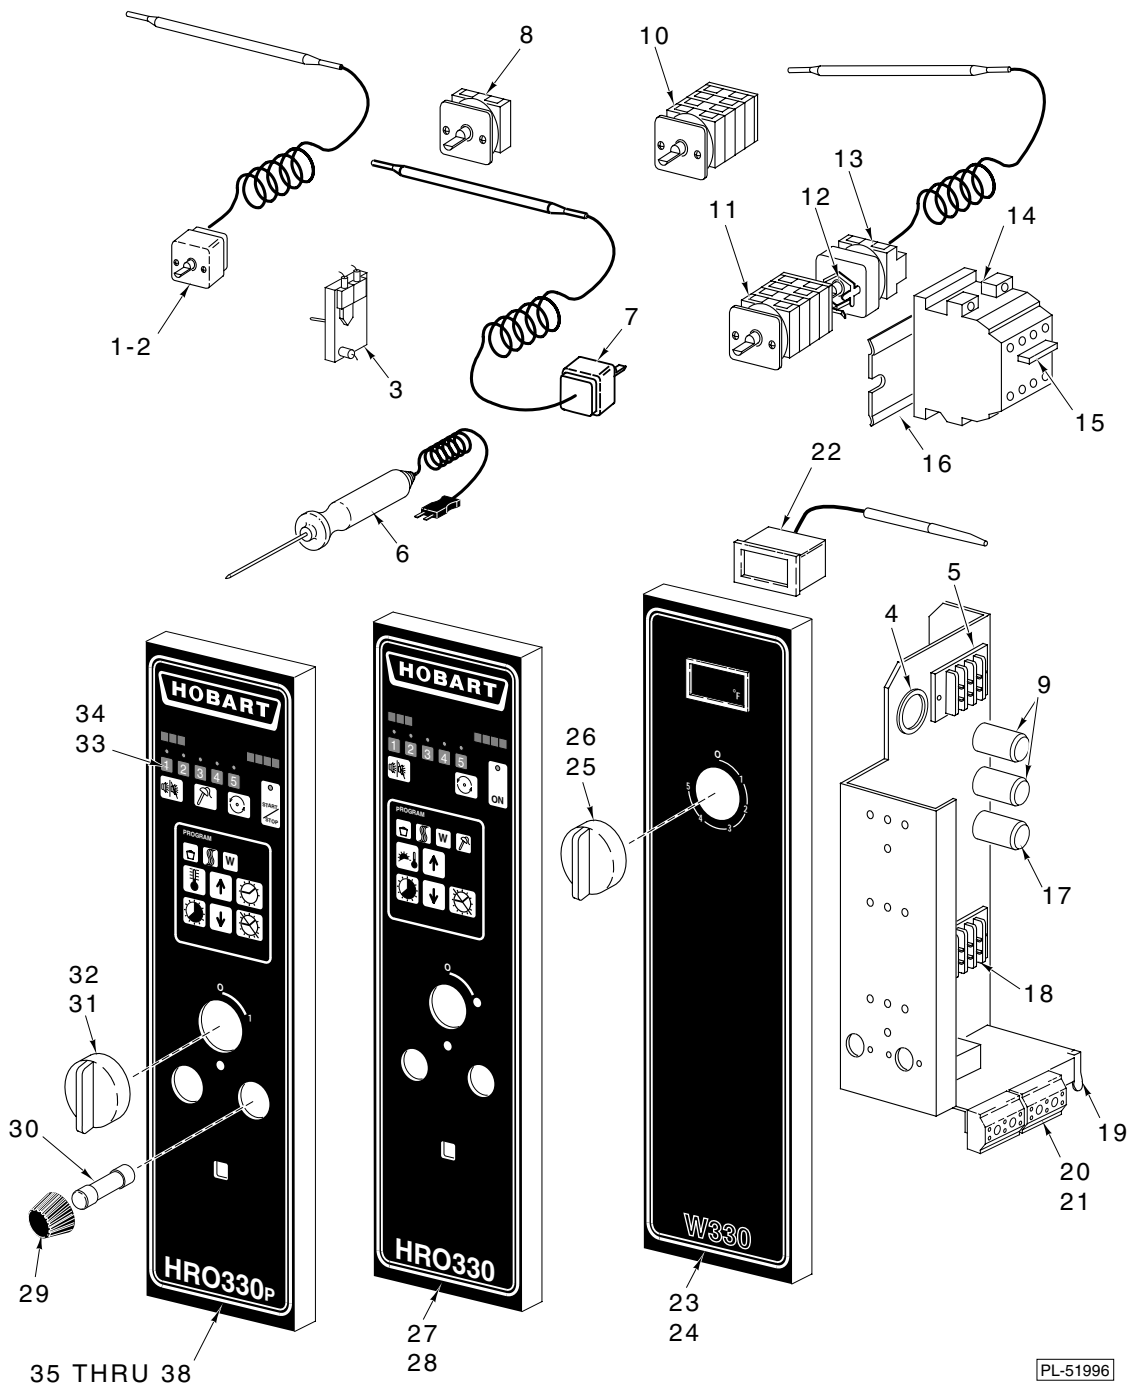

* Note: Quantities Listed Are For One Door Only

PL-51996

CONTROL PANEL

CONTROL PANEL

ILLUS. PL-51996	PART NO.	NAME OF PART	AMT.
1	360145	Thermostat (Oven)	1
2	360281	Clip - Thermostat	AR
3	356946	Sensor - Temperature (Oven)	1
4	360143	Bushing	1
5	357553-35	Terminal Block (4 Pole)	1
6	359758-12	Meat Probe (HRO330P & HRO550P)	1
7	360145	Thermostat High - Limit (Oven)	1
8	356830	Switch - Rotary (Oven)	1
9	359460-57	Capacitor 1.5 mf	2
10	356839	Switch - Main (On/Off)(Oven)	1
11	356878	Switch - Rotary (Warmer)	1
12	359460-33	Bracket - Thermostat (Oven)	1
13	357196	Thermostat (Warmer)	1
14	356941	Switch - Magnet	1
15	356938	RC Unit	1
16	356842	Bracket - Terminal Block Mounting	1
17	360201	Capacitor	1
18	356841	Block - Terminal	1
19	360280	Plate - Ground	1
20	358712-2	Block - Terminal "4,5,6"	2
21	358713	Screw M4 x 20 (Use with item 20)	2
22	360036	Thermometer (Warmer)	1
23	359460-39	Control Panel Assy. (HRW 330)	1
24	359460-10	Trim - Control Panel	AR
25	356833	Knob - Switch (Warmer)	1
26	359460-48	Ring - Sealing (Use with item 31)	AR
27	359460-23	Control Panel Assy. (HRO 330)	1
28	359460-10	Trim - Control Panel	1
29	356840	Holder - Fuse	2
30	356845	Fuse	2
31	356833	Knob	AR
32	359460-48	Ring - Sealing (Use with item 31)	AR
33	359460-60	Timer - Digital Display	1
34	359460-42	Clip - Timer Display	1
35	359758-3	Control Panel Assy. (HRO330P & HRO550P)	1
36	359460-10	Trim - Control Panel (HRO330P & HRO550P)	1
37	359758-13	Circuit Board (Display)(HRO330P & HRO550P)	1
38	359758-11	Receptacle - Meat Probe (HRO330P & HRO550P)	1