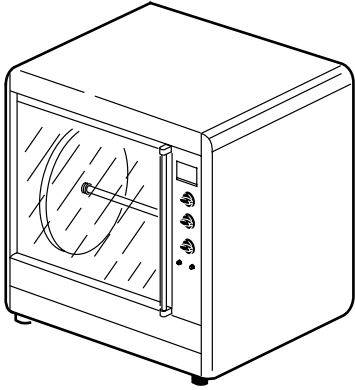

HRO330

HRO330
HRO330 = HRO550