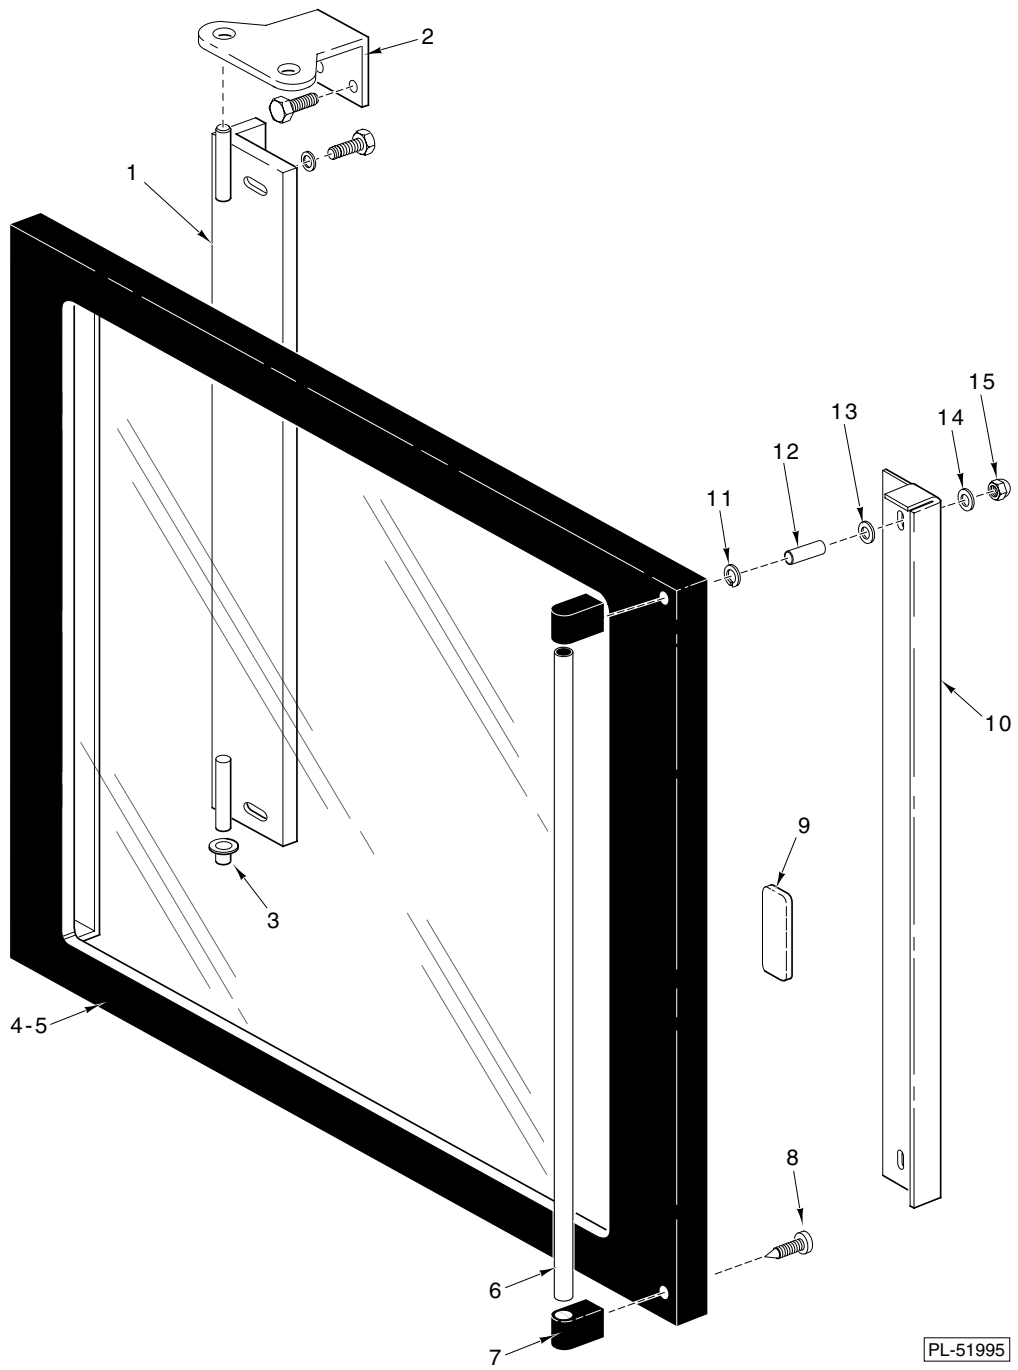

PL-51958

DOOR

DOOR

ILLUS. PL-51995	PART NO.	NAME OF PART	AMT.
1	356855	Cover - Door Glass Profile	1
2	359460-16	Hinge - Support	2
3	357114	Bushing - Door	1
4	356911	Holder - Glass Door (Operator's Side)	1
5	359460-77	Holder - Glass Door (Customer's Side)	1
6	356913	Handle - Door	1
7	356851	Cap - Handle End	2
8	357566	Self- Tapping Screw 4, 8 x 50	2
9	356850	Magnet - Door	4
10	356856	Holder - Magnet (Warmer)	1
11	357553-75	Bushing - Spanner (Trantorque)	4
12	357565	Bushing 5/8	2
13	357568	Toothed Spring Washer M6	2
14	357553-73	Carriage Ring M5 x 15	4
15	358580	Cap Nut M5	4
	359460-74	Glass Door (Standard)(Operator's Side)(Complete)	1
	359460-76	Glass Door (Double Thermal Glass)(Customer's Side)(Complete)	1