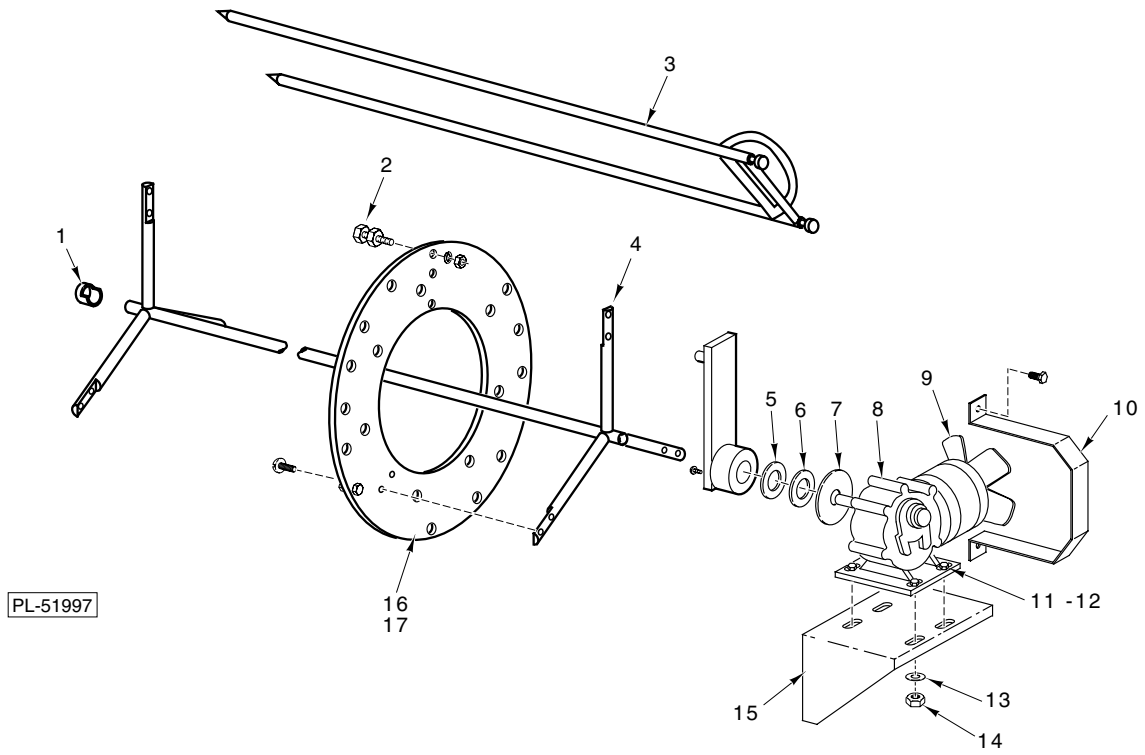

* Note: Quantities Listed Are For One Door Only

PL-51996

CONTROL PANEL

CONTROL PANEL

ILLUS. PL-51996	PART NO.	NAME OF PART	AMT.
1	360145	Thermostat (Oven)	1
2	360281	Clip - Thermostat	AR
3	356946	Sensor - Temperature (Oven)	1
4	360143	Bushing	1
5	357553-35	Terminal Block (4 Pole)	1
6	359758-12	Meat Probe (HRO330P & HRO550P)	1
7	360145	Thermostat High - Limit (Oven)	1
8	356830	Switch - Rotary (Oven)	1
9	359460-57	Capacitor 1.5 mf	2
10	356839	Switch - Main (On/Off)(Oven)	1
11	356878	Switch - Rotary (Warmer)	1
12	359460-33	Bracket - Thermostat (Oven)	1
13	357196	Thermostat (Warmer)	1
14	356941	Switch - Magnet	1
15	356938	RC Unit	1
16	356842	Bracket - Terminal Block Mounting	1
17	360201	Capacitor	1
18	356841	Block - Terminal	1
19	360280	Plate - Ground	1
20	358712-2	Block - Terminal "4,5,6"	2
21	358713	Screw M4 x 20 (Use with item 20)	2
22	360036	Thermometer (Warmer)	1
23	359460-39	Control Panel Assy. (HRW 330)	1
24	359460-10	Trim - Control Panel	AR
25	356833	Knob - Switch (Warmer)	1
26	359460-48	Ring - Sealing (Use with item 31)	AR
27	359460-23	Control Panel Assy. (HRO 330)	1
28	359460-10	Trim - Control Panel	1
29	356840	Holder - Fuse	2
30	356845	Fuse	2
31	356833	Knob	AR
32	359460-48	Ring - Sealing (Use with item 31)	AR
33	359460-60	Timer - Digital Display	1
34	359460-42	Clip - Timer Display	1
35	359758-3	Control Panel Assy. (HRO330P & HRO550P)	1
36	359460-10	Trim - Control Panel (HRO330P & HRO550P)	1
37	359758-13	Circuit Board (Display)(HRO330P & HRO550P)	1
38	359758-11	Receptacle - Meat Probe (HRO330P & HRO550P)	1