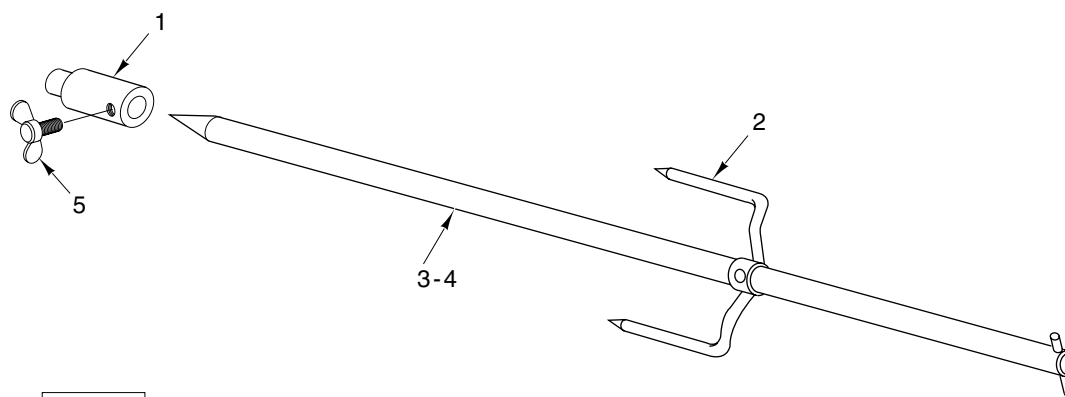

PL-50929

ACCESSORIES

ILLUS. PL-50929	PART NO.	NAME OF PART	AMT.
1	360386	Sleeve - Spit	1
2	360387	Fork - Spit	AR
3	360388	Shaft - Spit	1
4	360247	Spit - Turkey (Incls. items 1,2,3 & 5)	1
5	360297	Screw - Wing M5	AR
	360154	Basket	1
	360284	Key - Spit	1
	360189	Rack - Chicken	1
	360235-2	Spit (HRO 330/550)	1
	359580	Spit- "V"	AR