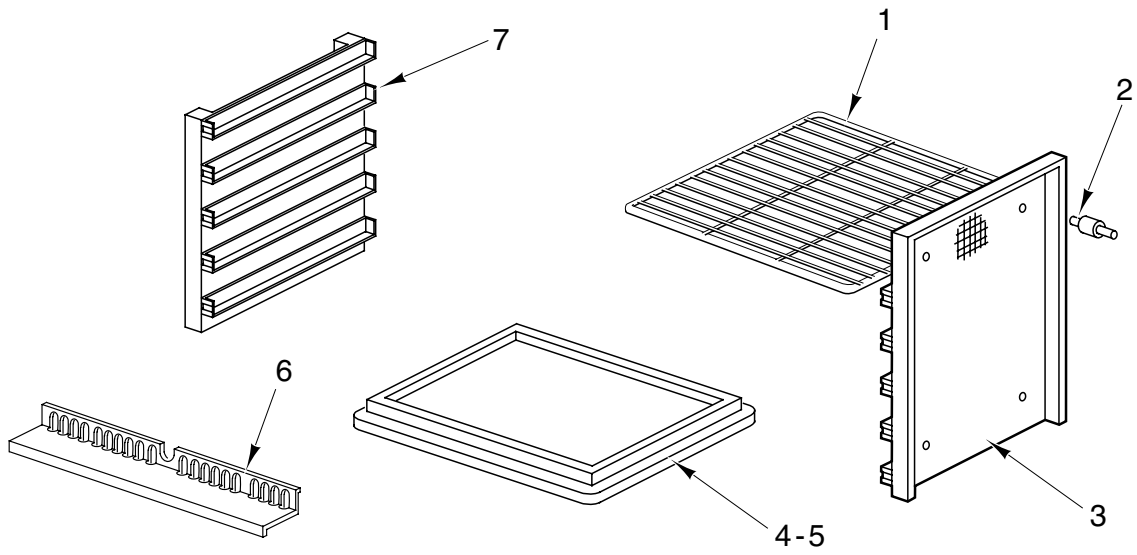

* Note: Quantities Listed Are For One Oven Only

PL-52001

FRAME

FRAME

ILLUS. PL-52001	PART NO.	NAME OF PART	AMT.
1	360143	Bushing	1
2	359460-36	Duct - Air	1
3	359460-25	Blower (W/Fan Blade)	AR
4	359460-31	Plate - Fan	1
5	359460-11	Panel - Lower Front (Operator's Side)	1
6	356841	Block - Terminal	1
7	359460-57	Capacitor 1.5 mf (Use w/item 4)	1
8	358712-1	Block - Terminal "1,2,3"	1
9	358712-2	Block - Terminal "4,5,6"	1
10	360280	Plate - Ground	2
11	359460-58	Strain Relief	1
12	360143	Bushing	1
13	360245	Caster W/O Lock (HRO 550/HRW 330)	2
14	360244	Caster W/Lock (HRO 550/HRW 330)	2
15	356876	Spacer (HRO 550/HRW 330)	4
16	NS-47-87	Nut M14 x 1.5 Hex	AR
17	360241	Element - Heater	1
18	360066	Gasket	4
19	356932	Shield - Heating Element	1
20	359460-30	Front - Inside (Operator's Side)	1
21	359460-51	Front - Inside (Lower Customer's Side)	1
22	359460-29	Panel - Inner Warmer Side Assy. (L.H.)	1
23	359460-28	Panel - Inner Warmer Side Assy. (R.H.)	1
24	360240	Holder - Lamp	1
25	360446	Lamp - Halotherm 200W	2
26	356861	Lamp - Reflector (Halogen)	1
27	359460-34	Ceiling - Warmer	1
28	359758-8	Cover - Controls Circuit Board (HRO 330P & HRO550P)	1
29	359460-61	Timer - Control (12 Hr.)	1
30	359758-4	Circuit Board - Controls (HRO330P & HRO550P)(Incls. items 31 & 32)	1
31	359758-11	Receptacle - Meat Probe (HRO330P & HRO550P)	1
32	359758-14	Ribbon Cable (HRO330P & HRO550P)	1