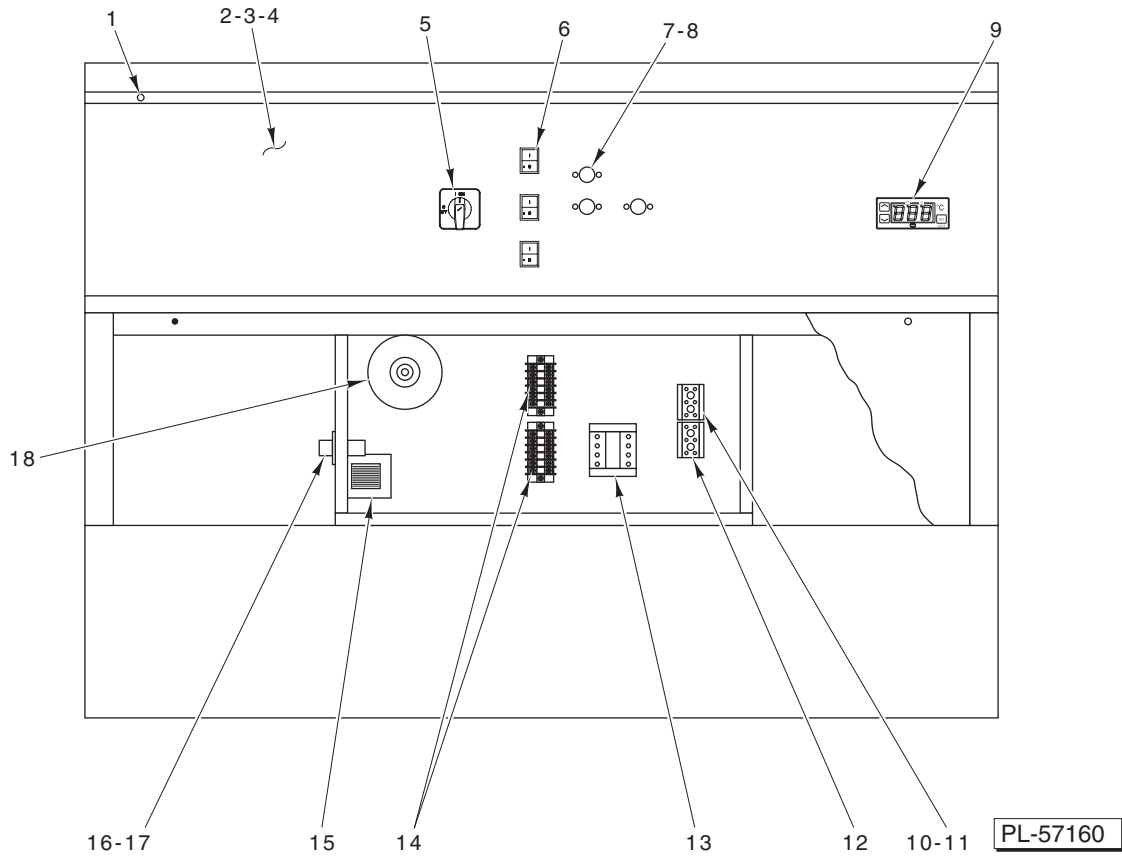

### CONTROLS AND ELECTRICAL COMPONENTS

ILLUS.	PART NO.	NAME OF PART	AMT.
PL-57160			
1	00-877707-00061	Mach. Screw M5 X 12 Hex Button Hd. ....	AR
2	00-877708-00409	Panel – Control (SST) (ML-132073) .....	1
3	00-877708-00609	Panel – Control (SST) (ML-132074) .....	1
4	00-877708-00809	Panel – Control (SST) (ML-132075) .....	1
5	00-877707-00028	Switch – Rotary (Main Power) .....	1
6	00-877707-00029	Switch – Toggle (Lights & Heaters) .....	3
7	00-356840	Holder – Fuse .....	3
8	00-422905-00097	Fuse (10 Amp.) .....	3
9	00-877707-00004	Controller (Self-Service) (Includes Sensor) .....	1
10	00-877707-00030	Block – Terminal (1-2-3) .....	1
11	00-358712-00003	Jumpers – Copper .....	AR
12	00-877707-00056	Block – Terminal (4-5-6) .....	1
13	00-360151	Relay .....	1
14	00-422800-00068	Block – Terminal (6-Position) .....	2
15	00-877707-00022	Transformer (230/12 V.) .....	1
16	00-356840	Holder – Fuse .....	1
17	00-877707-00024	Fuse (2.5 Amp., 12 V.) .....	1
18	00-877707-00021	Transformer (208/230 V.) .....	1