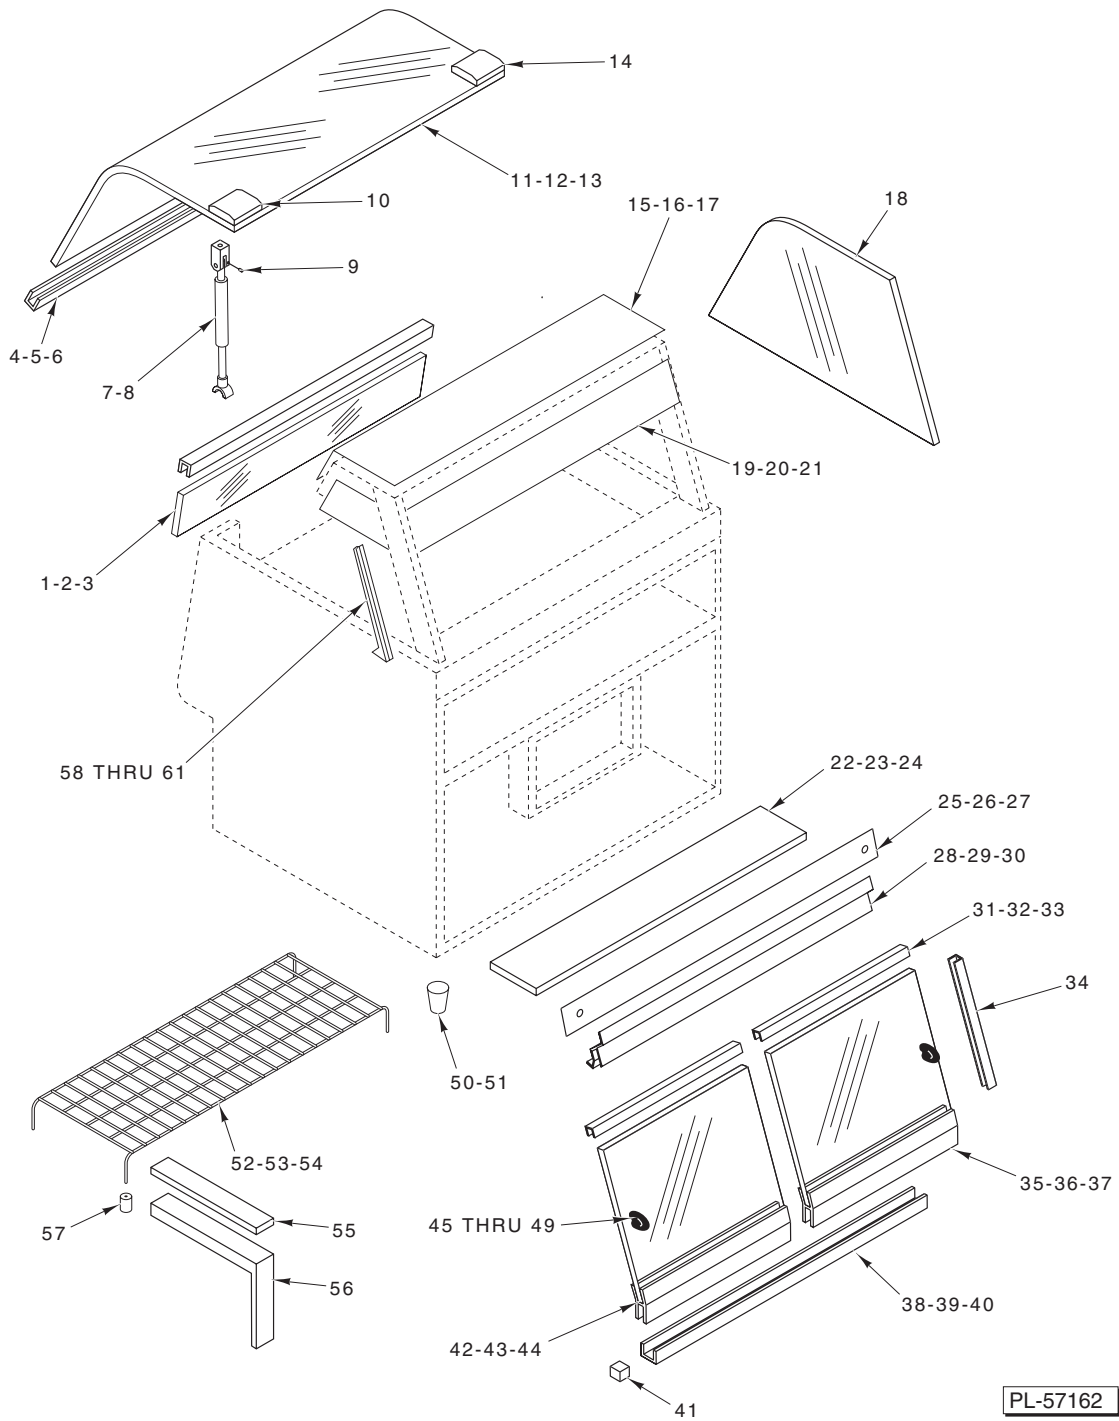

### Table of Contents

3	Controls and Electrical Components
5	Glass and Doors
7	Lights and Heating Components

### CONTROLS AND ELECTRICAL COMPONENTS

ILLUS.	PART NO.	NAME OF PART	AMT.
PL-57160			
1	00-877707-00061	Mach. Screw M5 X 12 Hex Button Hd. ....	AR
2	00-877708-00409	Panel – Control (SST) (ML-132073) .....	1
3	00-877708-00609	Panel – Control (SST) (ML-132074) .....	1
4	00-877708-00809	Panel – Control (SST) (ML-132075) .....	1
5	00-877707-00028	Switch – Rotary (Main Power) .....	1
6	00-877707-00029	Switch – Toggle (Lights & Heaters) .....	3
7	00-356840	Holder – Fuse .....	3
8	00-422905-00097	Fuse (10 Amp.) .....	3
9	00-877707-00004	Controller (Self-Service) (Includes Sensor) .....	1
10	00-877707-00030	Block – Terminal (1-2-3) .....	1
11	00-358712-00003	Jumpers – Copper .....	AR
12	00-877707-00056	Block – Terminal (4-5-6) .....	1
13	00-360151	Relay .....	1
14	00-422800-00068	Block – Terminal (6-Position) .....	2
15	00-877707-00022	Transformer (230/12 V.) .....	1
16	00-356840	Holder – Fuse .....	1
17	00-877707-00024	Fuse (2.5 Amp., 12 V.) .....	1
18	00-877707-00021	Transformer (208/230 V.) .....	1