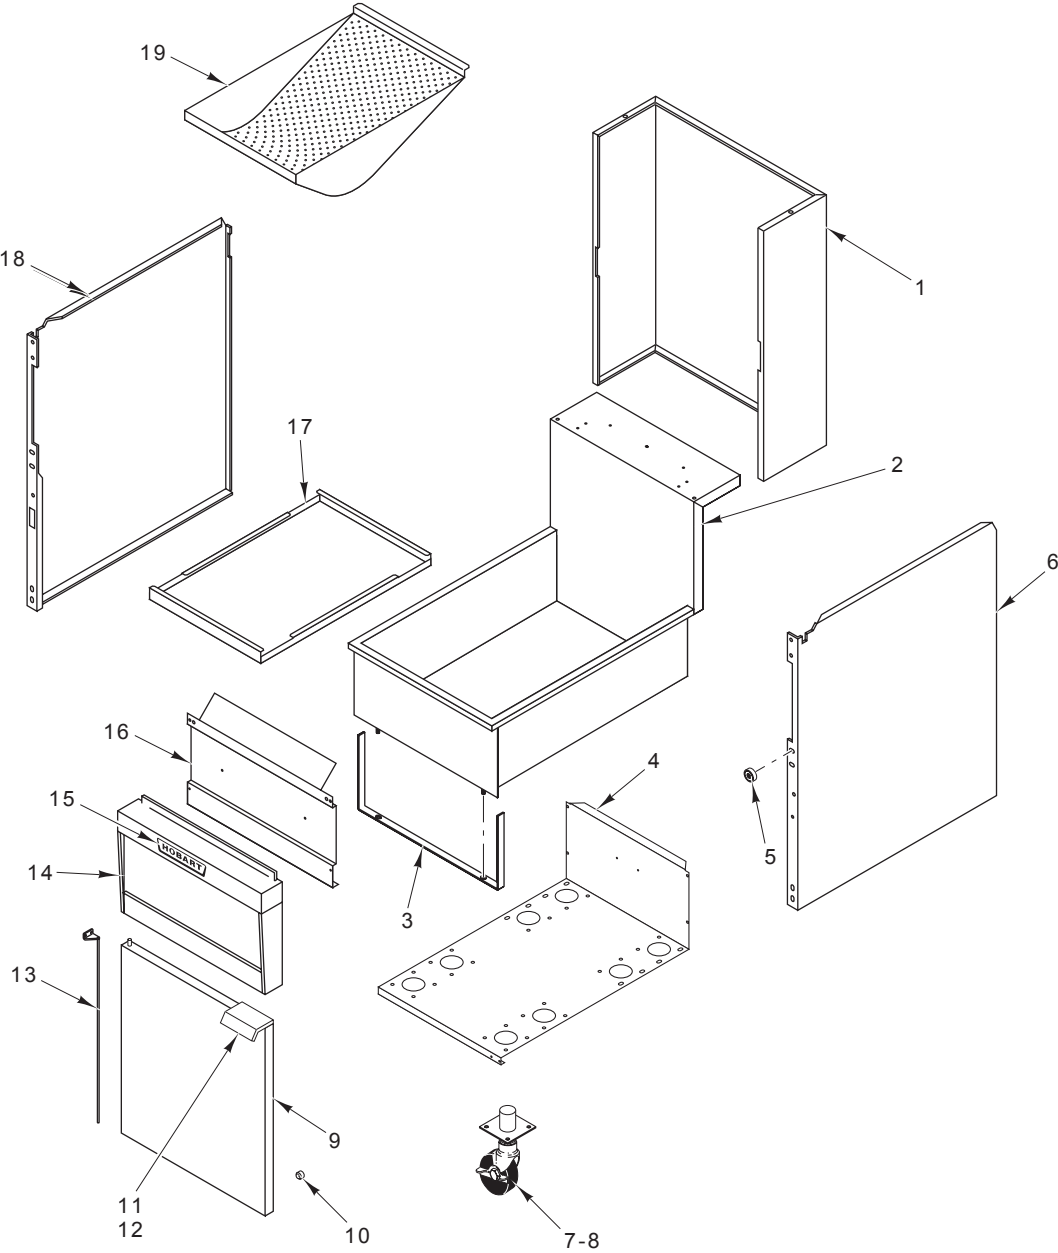

**CATALOG OF
REPLACEMENT
PARTS**

HGRO15 FRYMATE

ML-136438

PL-57960

FRYMATE ASSEMBLY

FRYMATE ASSEMBLY

ILLUS.	PART NO.	NAME OF PART	AMT.
PL-57960			
1	00-416959-00002	Flue – Wrap	1
2	00-421426-000G1	Top Assy.	1
3	00-428928-00001	Bracket – Hold Down	1
4	00-497428-00001	Bottom – Ro Body	1
5	00-497296-00001	Magnet – Door	1
6	00-419648-00002	Body – Side (RH)	1
7	00-421893-00001	Caster – Mount Plate 4 In.	2
8	00-421893-00002	Caster 4 In. (No Brake)	2
9	00-426562-000G8	Door Assy.	1
10	00-420769-00001	Bumper – Rubber	1
11	00-419653	Handle – Door	1
12	RS-033-04	Rivet – Pop (0.187)	2
13	00-428023-000G2	Hinge Assy.	1
14	00-428116-000G1	Frame Assy. – Front	1
15	00-427152-00001	Logo (Hobart)	1
16	00-417037-00001	Shield – Heat	1
17	00-428851-00001	Pan – Grease Collector	1
18	00-419648-00001	Body – Side (LH)	1
19	00-421424-000G1	Pan – Sloped	1
	00-497443-000G1	Mounting Kit	1