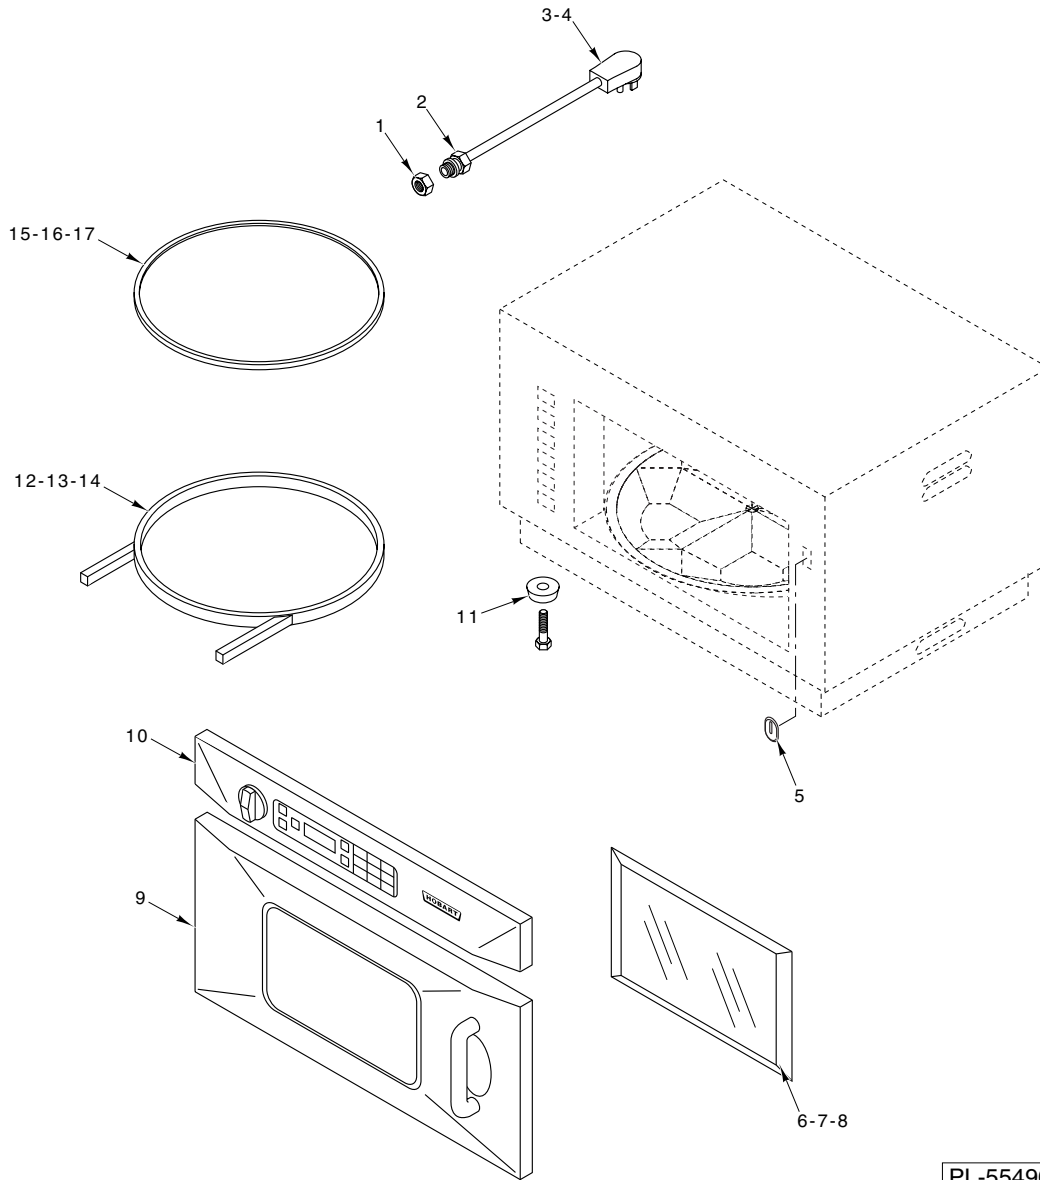

CATALOG OF

REPLACEMENT PARTS

FLASHBAKE OVENS

HFB2-1
HFB2-2

ML-126584
ML-126585

PL-55491

INTERIOR PARTS

INTERIOR PARTS

ILLUS. PL-55491	PART NO.	NAME OF PART	AMT.
1	00-853168-00016	Fuse	1
2	00-853168-00011	Board – Power Control	1
3	00-853168-00009	Fan	1
4	00-853168-00029	Thermostat – High Limit	1
5	00-853168-00031	Thermistor	1
6	00-853168-00017	Duct – Upper Exhaust	2
7	00-853168-00015	Cable – Ribbon Control	1
8	00-853168-00006	Latch Assy.	1
9	00-853168-00018	Duct – Lower Exhaust	2
10	00-853168-00029	Thermostat – High Limit	1
11	00-853168-00030	Post – Center Lamp	1
12	00-853168-00032	Sensor – Pan	1
13	00-853168-00001	Socket – Lamp	8
14	00-853168-00002	Nut (3 mm)	8
15	00-853168-00003	Lamp	8

FLASHBAKE OVEN REPLACEMENT PARTS

PL-55490

EXTERIOR AND COOKING SURFACE

ILLUS. PL-55490	PART NO.	NAME OF PART	AMT.
1	00-853168-00022	Nut – Strain Relief	1
2	00-853168-00021	Strain Relief – Power Cord	1
3	00-853168-00019	Cord – Power (Domestic)	1
4	00-853168-00020	Cord – Power (Canadian)	1
5	00-853168-00012	Bumper – Door	1
6	00-853168-00008	Glass – Inner Door Service Assy. (Includes Items 7 & 8)	1
7	00-853168-00027	Window – Inner (W/Film)	1
8	00-853168-00028	Gasket – Inner Window	1
9	00-853168-00007	Door – Outer Assy.	1
10	00-853168-00013	Bezel Assy. (SST)	1
11	00-853168-00010	Foot	4
12	00-853168-00005	Glass – Lower Service Assy. (Includes Items 13 & 14)	1
13	00-853168-00025	Glass – Lower	1
14	00-853168-00026	Gasket – Lower Glass	1
15	00-853168-00004	Glass – Upper Service Assy. (Includes Items 16 & 17)	1
16	00-853168-00023	Glass – Upper	1
17	00-853168-00024	Gasket – Upper Glass	1