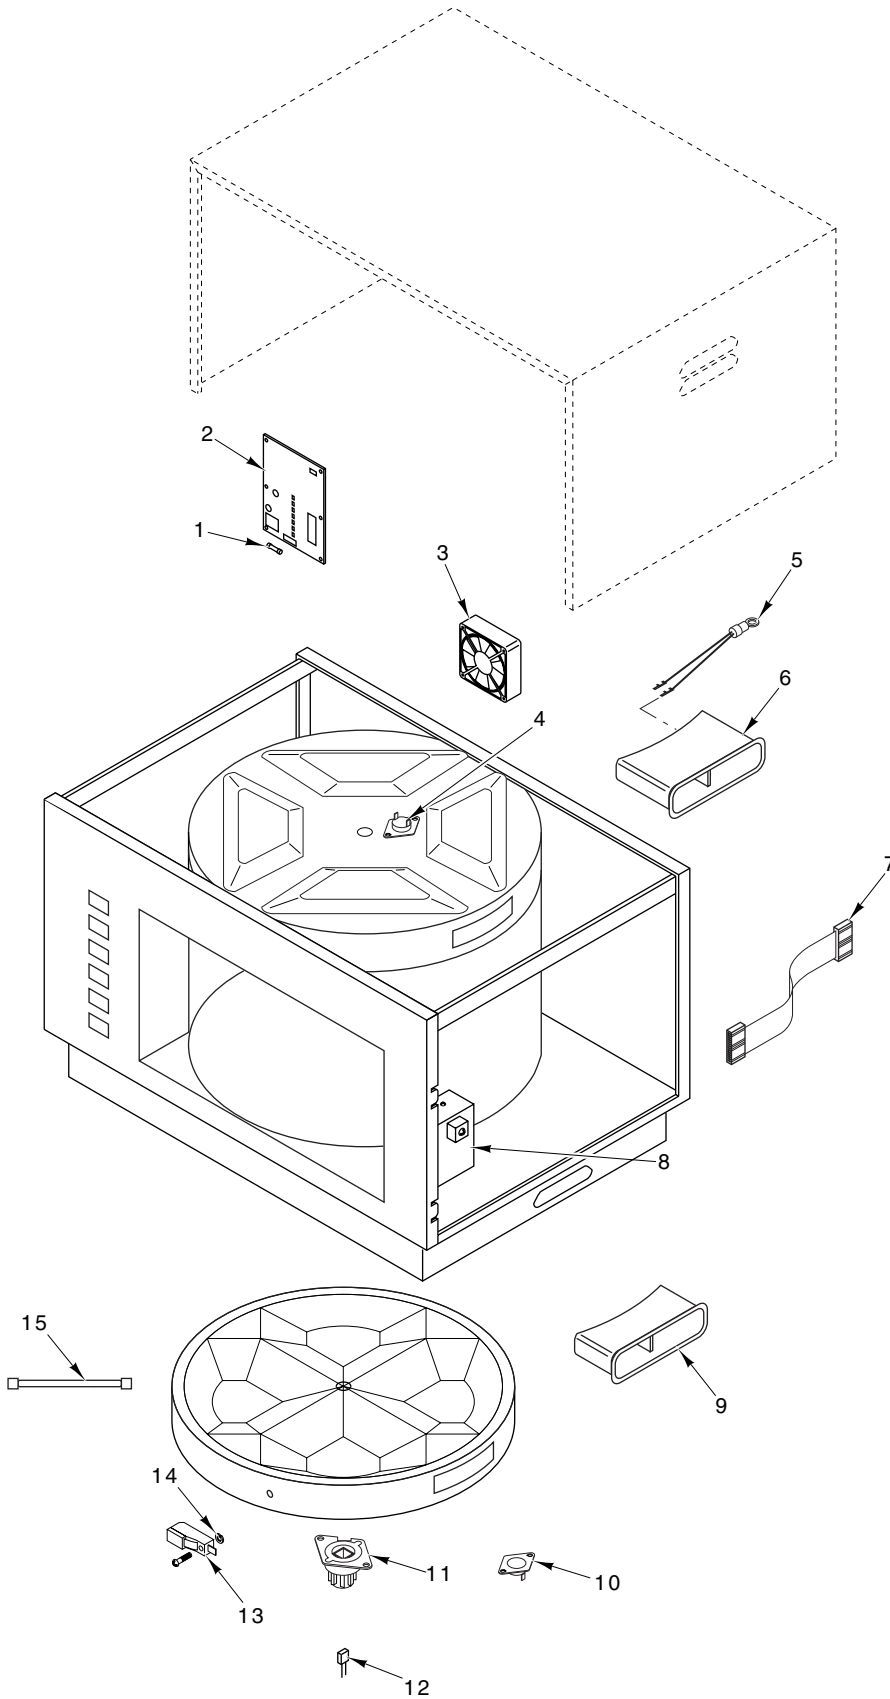

CATALOG OF

REPLACEMENT PARTS

FLASHBAKE OVENS

HFB2-1
HFB2-2

ML-126584
ML-126585

PL-55491

INTERIOR PARTS

INTERIOR PARTS

ILLUS. PL-55491	PART NO.	NAME OF PART	AMT.
1	00-853168-00016	Fuse	1
2	00-853168-00011	Board – Power Control	1
3	00-853168-00009	Fan	1
4	00-853168-00029	Thermostat – High Limit	1
5	00-853168-00031	Thermistor	1
6	00-853168-00017	Duct – Upper Exhaust	2
7	00-853168-00015	Cable – Ribbon Control	1
8	00-853168-00006	Latch Assy.	1
9	00-853168-00018	Duct – Lower Exhaust	2
10	00-853168-00029	Thermostat – High Limit	1
11	00-853168-00030	Post – Center Lamp	1
12	00-853168-00032	Sensor – Pan	1
13	00-853168-00001	Socket – Lamp	8
14	00-853168-00002	Nut (3 mm)	8
15	00-853168-00003	Lamp	8

FLASHBAKE OVEN REPLACEMENT PARTS

PL-55490

EXTERIOR AND COOKING SURFACE

ILLUS. PL-55490	PART NO.	NAME OF PART	AMT.
1	00-853168-00022	Nut – Strain Relief	1
2	00-853168-00021	Strain Relief – Power Cord	1
3	00-853168-00019	Cord – Power (Domestic)	1
4	00-853168-00020	Cord – Power (Canadian)	1
5	00-853168-00012	Bumper – Door	1
6	00-853168-00008	Glass – Inner Door Service Assy. (Includes Items 7 & 8)	1
7	00-853168-00027	Window – Inner (W/Film)	1
8	00-853168-00028	Gasket – Inner Window	1
9	00-853168-00007	Door – Outer Assy.	1
10	00-853168-00013	Bezel Assy. (SST)	1
11	00-853168-00010	Foot	4
12	00-853168-00005	Glass – Lower Service Assy. (Includes Items 13 & 14)	1
13	00-853168-00025	Glass – Lower	1
14	00-853168-00026	Gasket – Lower Glass	1
15	00-853168-00004	Glass – Upper Service Assy. (Includes Items 16 & 17)	1
16	00-853168-00023	Glass – Upper	1
17	00-853168-00024	Gasket – Upper Glass	1