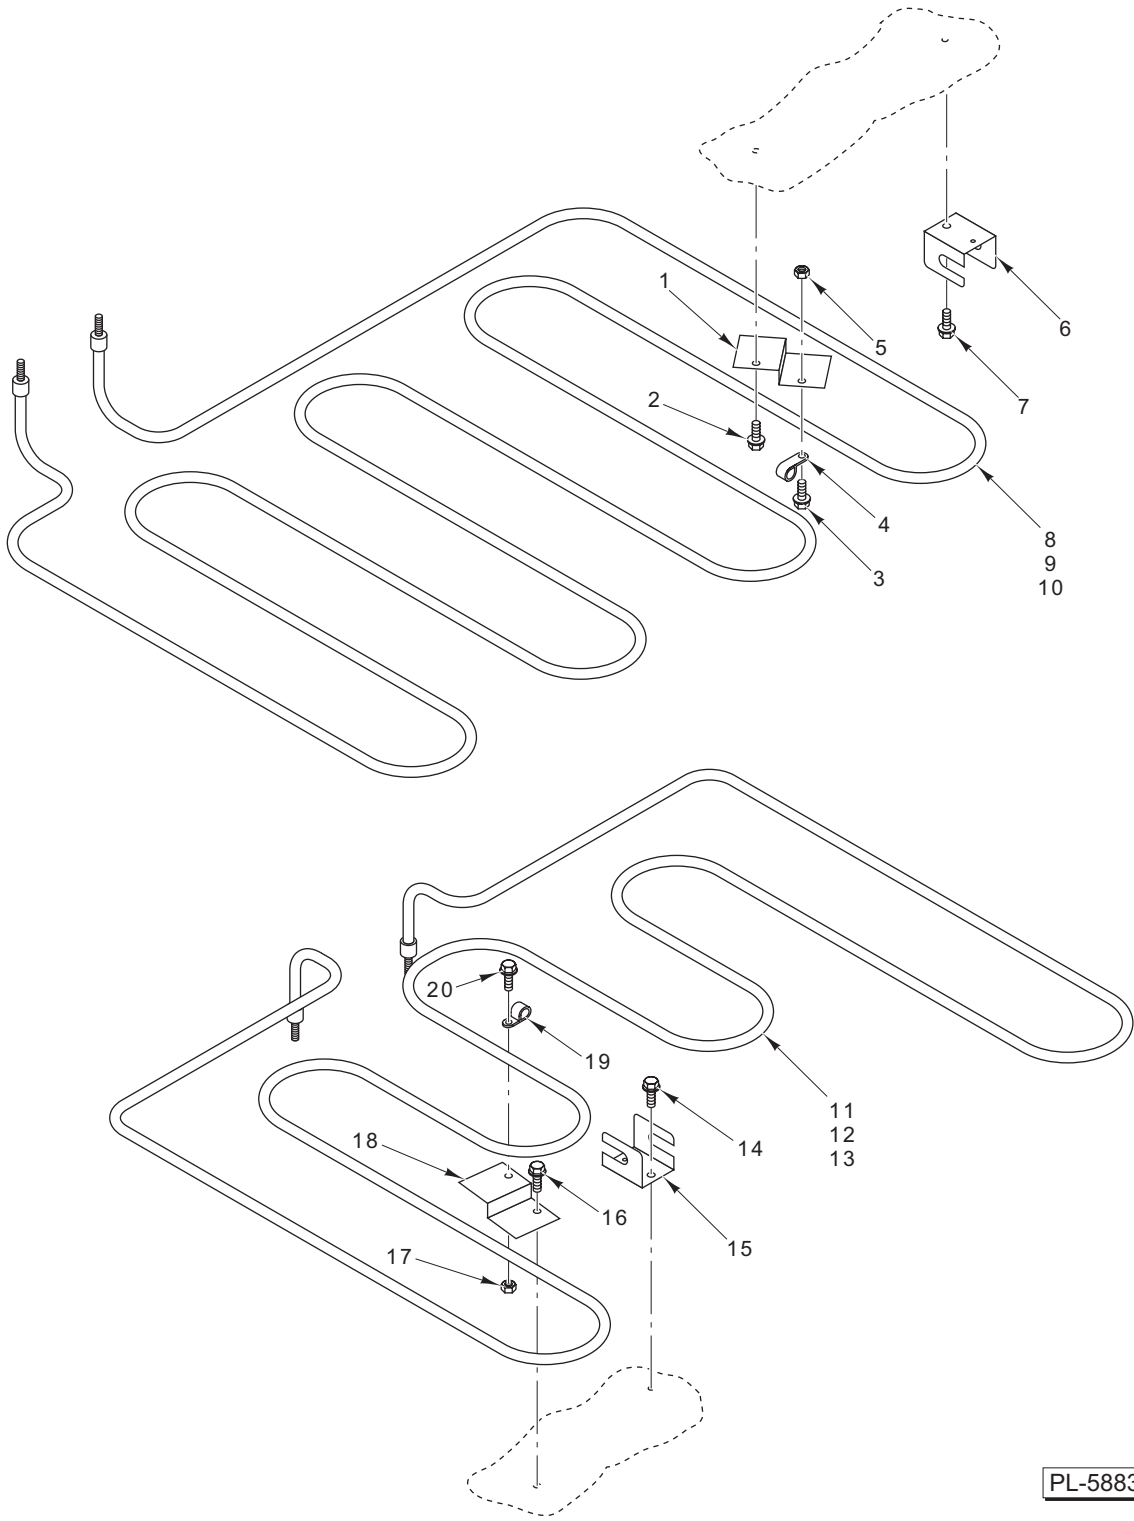

PL-58835

OVEN ELEMENTS

OVEN ELEMENTS

ILLUS.	PART NO.	NAME OF PART	AMT.
PL-58835			
1	00-499098-00001	Bracket – Element Grounding.....	1
2	SD-032-07	Self-Tapping Screw 10-24 x 1/2 Hex Washer Hd., Type TT	AR
3	SD-032-07	Self-Tapping Screw 10-24 x 1/2 Hex Washer Hd., Type TT	AR
4	00-402558-00005	Clip – Tubing.....	AR
5	NS-044-07	Nut Assy. 8-32 Hex	AR
6	00-412925-00001	Clamp – Element	AR
7	SD-032-07	Self-Tapping Screw 10-24 x 1/2 Hex Washer Hd., Type TT	AR
8	00-421168-00001	Oven Element – Upper (208 V.).....	AR
9	00-421168-00002	Oven Element – Upper (240 V.).....	AR
10	00-421168-00003	Oven Element – Upper (480 V.).....	AR
11	00-421304-00001	Oven Element – Lower (208 V.).....	AR
12	00-421304-00002	Oven Element – Lower (240 V.).....	AR
13	00-421304-00003	Oven Element – Lower (480V.).....	AR
14	SD-032-07	Self-Tapping Screw 10-24 x 1/2 Hex Washer Hd., Type TT	AR
15	00-412925-00001	Clamp – Element	AR
16	SD-032-07	Self-Tapping Screw 10-24 x 1/2 Hex Washer Hd., Type TT	AR
17	NS-044-07	Nut Assy. 8-32 Hex	AR
18	00-499098-00001	Bracket – Element Grounding.....	1
19	00-402558-00005	Clip – Tubing.....	AR
20	SD-032-07	Self-Tapping Screw 10-24 x 1/2 Hex Washer Hd., Type TT	AR
	00-415677-00001	Clip – Capillary.....	AR
	00-413234-00001	Oven Bottom.....	AR
	00-419645-000G1	Oven Lining Assy. (LH or RH).....	AR
	00-421241-00001	Shield – Top Element.....	1
	00-426320-000G1	Kit – Oven Element.....	AR