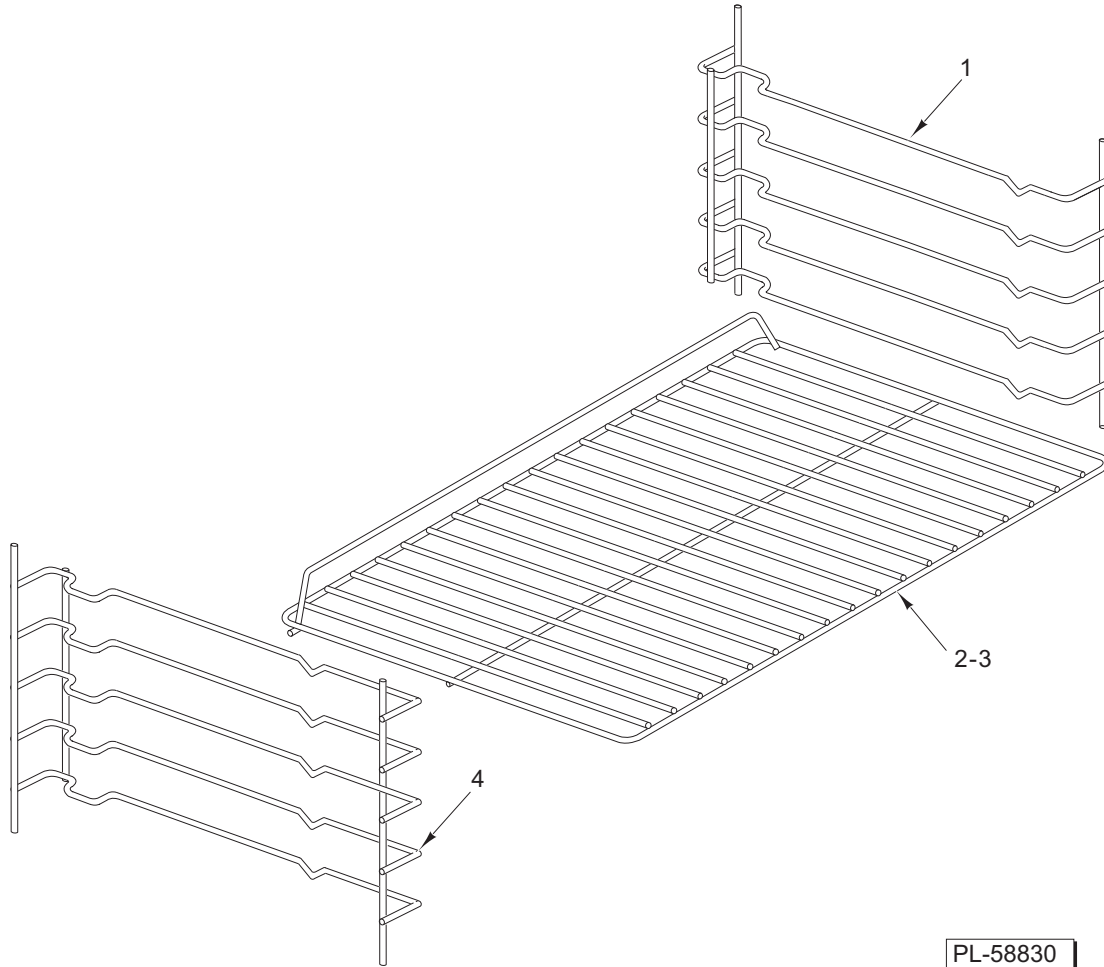

OVEN RACKS

ILLUS.	PART NO.	NAME OF PART	AMT.
1	00-415430-00005	Support – Rack Assy. (RH) (Conv. Oven).....	AR
2	00-413991-00002	Rack – Oven (Conv. Oven).....	AR
3	00-413300-00001	Rack – Oven (Std. Oven).....	AR
4	00-415430-00006	Support – Rack Assy. (LH) (Conv. Oven).....	AR