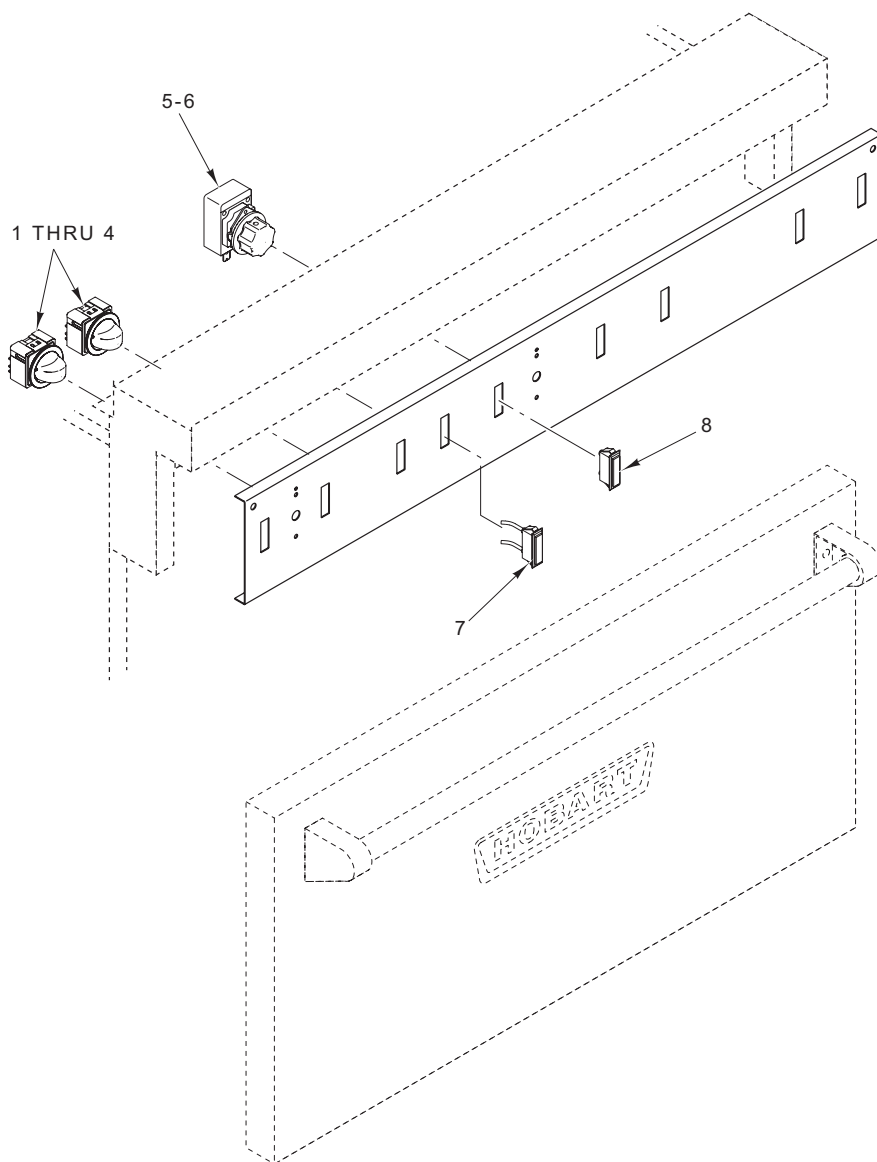

CONTROL PANEL (HE12 SERIES)

ILLUS.	PART NO.	NAME OF PART	AMT.
PL-58305			
1	00-412251-00002	Knob – Switch (208/240 V.) (ML-136549).....	2
2	00-412251-00004	Knob – Switch (480 V.) (ML-136549).....	2
3	00-411503-00004	Switch – Infinite (208/240 V.) (ML-136549).....	2
4	00-355798-00001	Switch – Range Four-Position (480 V.) (ML-136549).....	2
5	00-418061-00002	Knob – Thermostat (ML-136543).....	1
6	00-411506-00014	Thermostat (ML-136543).....	1
7	FE-023-56	Bushing – Electric Snap.....	1
8	00-497707-00001	Housing – Manifold.....	1
9	00-421692-00001	Bracket – Manifold Housing Support.....	2
10	FE-017-16	Bushing – Electric Snap.....	1
11	00-497495-00012	Cover – Manifold (ML-136543).....	1
12	00-411496-000E8	Light – Indicator (ML-136543).....	1
13	00-497495-00012	Cover – Manifold (ML-136543).....	1
14	00-409642-00002	Label – Rear (ML-136549).....	1
15	00-409642-00001	Label – Front (ML-136549).....	1
16	00-499075-00001	Box – Main Power.....	1
17	FE-017-16	Bushing – Electric Snap.....	1
18	FE-017-16	Bushing – Electric Snap.....	1
19	00-499076-00001	Lid – Power Supply.....	1
20	00-417856-00001	Lug – Ground.....	1
21	00-410472-00008	Block – Terminal (3-Pole).....	1
	00-497496-00012	Stiffener – Manifold Cover.....	1
	00-499077-000G1	Power Box Assy. (Incls. Items 16 thru 21).....	1

PL-58838

CONTROL PANEL (HE36 SERIES)