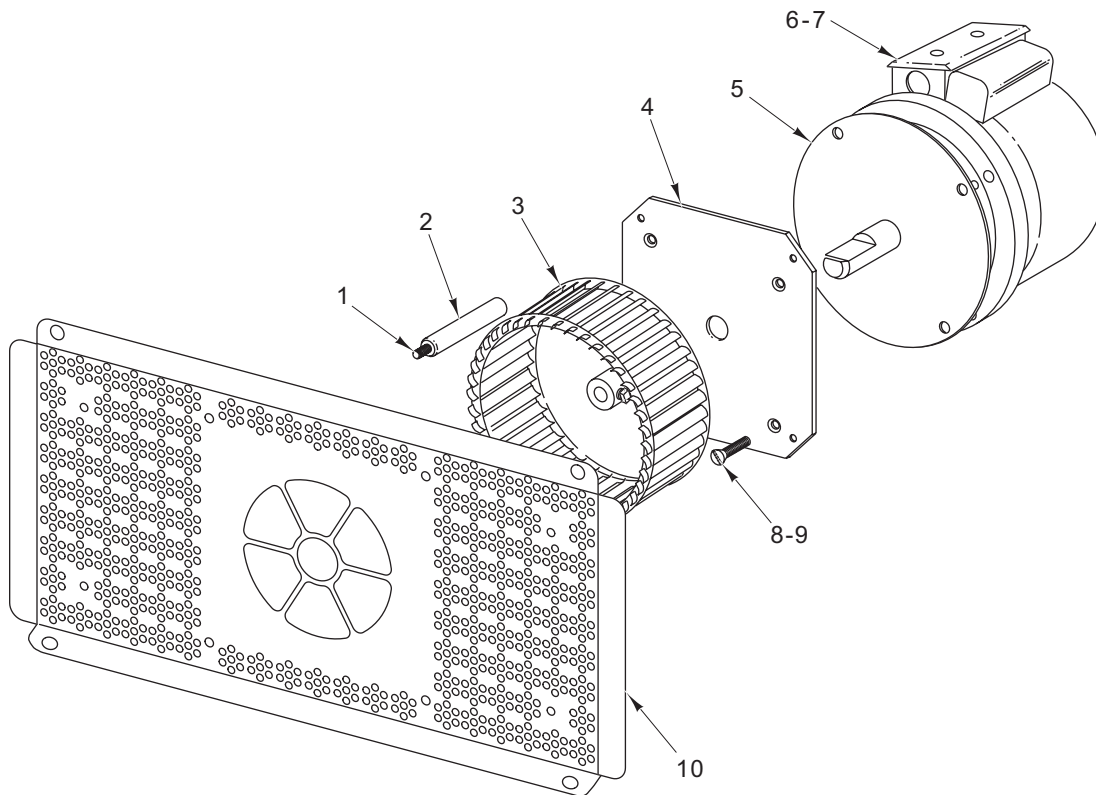

## OVEN ELEMENTS

ILLUS.	PART NO.	NAME OF PART	AMT.
PL-58835			
1	00-499098-00001	Bracket – Element Grounding.....	1
2	SD-032-07	Self-Tapping Screw 10-24 x 1/2 Hex Washer Hd., Type TT .....	AR
3	SD-032-07	Self-Tapping Screw 10-24 x 1/2 Hex Washer Hd., Type TT .....	AR
4	00-402558-00005	Clip – Tubing.....	AR
5	NS-044-07	Nut Assy. 8-32 Hex .....	AR
6	00-412925-00001	Clamp – Element .....	AR
7	SD-032-07	Self-Tapping Screw 10-24 x 1/2 Hex Washer Hd., Type TT .....	AR
8	00-421168-00001	Oven Element – Upper (208 V.).....	AR
9	00-421168-00002	Oven Element – Upper (240 V.).....	AR
10	00-421168-00003	Oven Element – Upper (480 V.).....	AR
11	00-421304-00001	Oven Element – Lower (208 V.).....	AR
12	00-421304-00002	Oven Element – Lower (240 V.).....	AR
13	00-421304-00003	Oven Element – Lower (480V.).....	AR
14	SD-032-07	Self-Tapping Screw 10-24 x 1/2 Hex Washer Hd., Type TT .....	AR
15	00-412925-00001	Clamp – Element .....	AR
16	SD-032-07	Self-Tapping Screw 10-24 x 1/2 Hex Washer Hd., Type TT .....	AR
17	NS-044-07	Nut Assy. 8-32 Hex .....	AR
18	00-499098-00001	Bracket – Element Grounding.....	1
19	00-402558-00005	Clip – Tubing.....	AR
20	SD-032-07	Self-Tapping Screw 10-24 x 1/2 Hex Washer Hd., Type TT .....	AR
	00-415677-00001	Clip – Capillary.....	AR
	00-413234-00001	Oven Bottom.....	AR
	00-419645-000G1	Oven Lining Assy. (LH or RH).....	AR
	00-421241-00001	Shield – Top Element.....	1
	00-426320-000G1	Kit – Oven Element.....	AR

PL-58836

**CONVECTION ELEMENTS**

**CONVECTION ELEMENTS**

ILLUS. PL-58836	PART NO.	NAME OF PART	AMT.
1	00-497670-00001	Bracket – Inner Element Support.....	2
2	00-497670-00002	Bracket – Outer Element Support.....	2
3	00-497669-00001	Oven Element (208 V.).....	AR
4	00-497669-00002	Oven Element (240 V.).....	AR
5	00-497669-00003	Oven Element (480 V.).....	AR