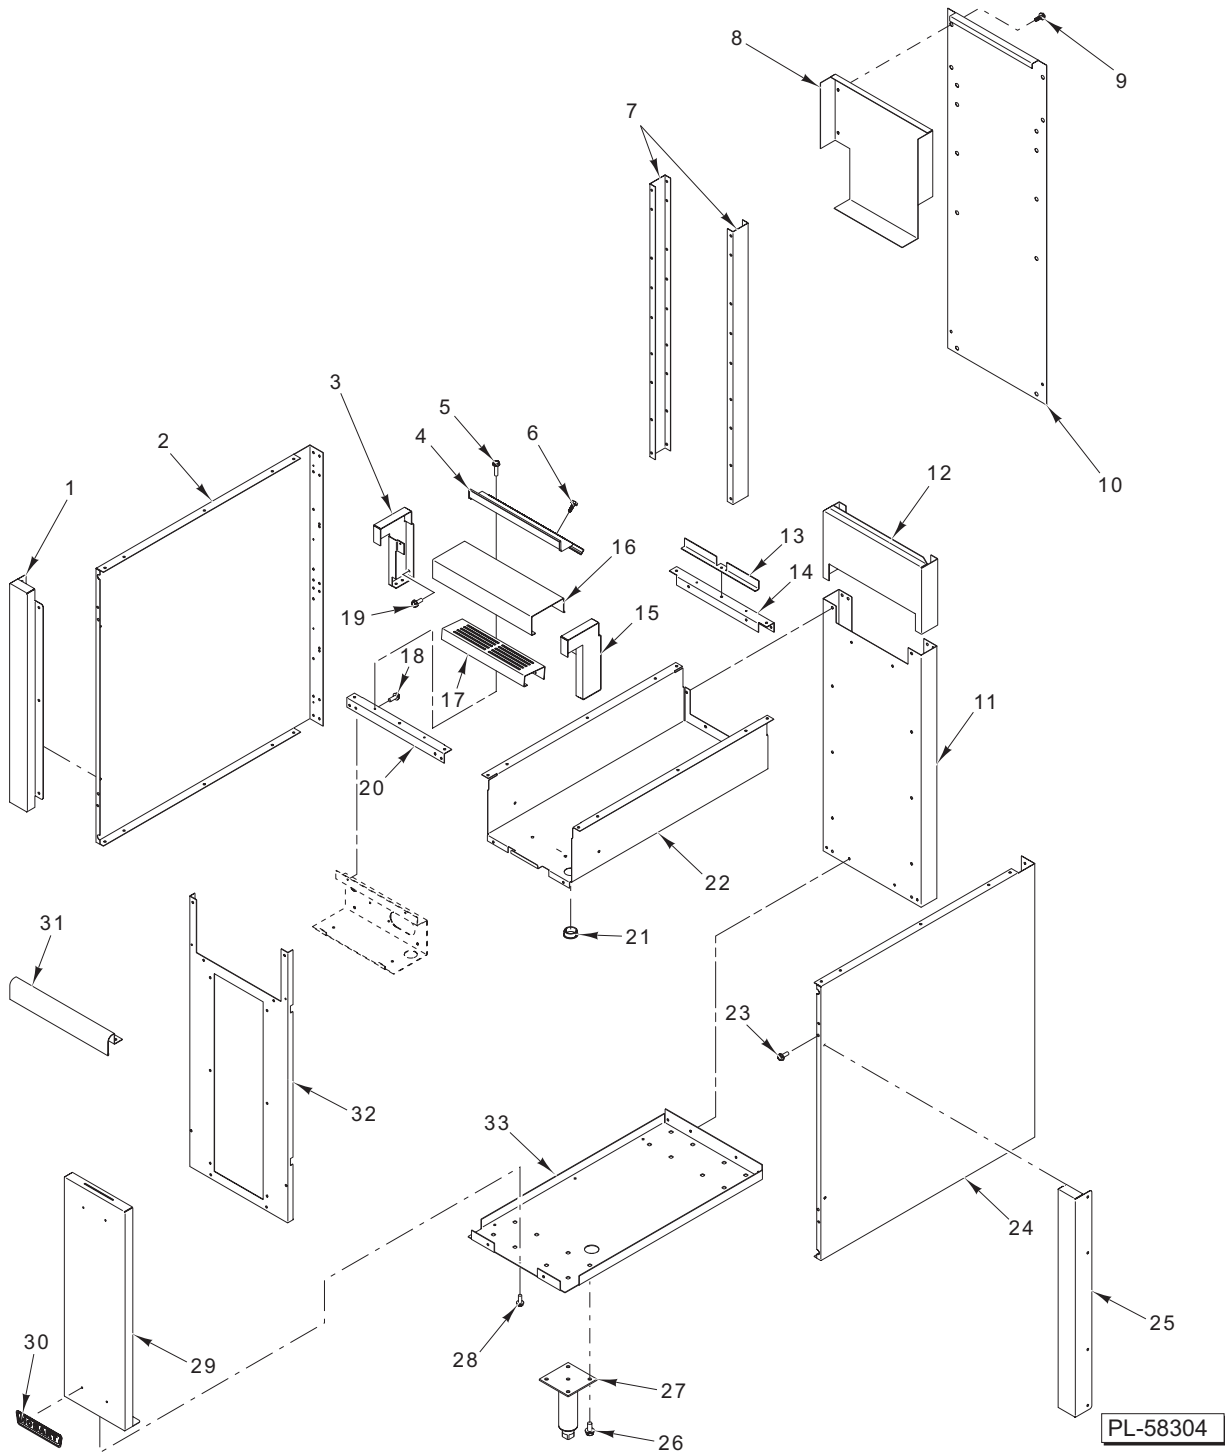

RANGE BODY (HE12 SERIES)

RANGE BODY (HE12 SERIES)

ILLUS. PL-58304	PART NO.	NAME OF PART	AMT.
1	00-497719-00001	Trim – Edge	1
2	00-417212-00003	Side – Body	1
3	00-424925-00001	Cap – End Square Left	1
4	00-497713-000G1	Shield – Heat Assy	1
5	SD-036-86	Self-Tapping Screw 10-24 x 3/4 Hex Hd. Type TT	2
6	SD-032-07	Self-Tapping Screw 10-24 x 1/2 Hex Hd. Type TT	1
7	00-497714-00001	Channel – Bayonet	2
8	00-497715-00001	Shield – Rear Heat	1
9	SD-032-07	Self-Tapping Screw 10-24 x 1/2 Hex Hd. Type TT	1
10	00-499026-00001	Finishing Back (SST)	1
11	00-497704-00001	Back – Body	1
12	00-497716-00001	Back Splash	1
13	00-421190-00001	Support – Hot Top	1
14	00-497706-00001	Channel – Front/Rear	1
15	00-424925-00002	Cap – End Square Right	1
16	00-497708-00001	Top – Front	1
17	00-497720-00001	Top Closure – Front	1
18	SD-032-07	Self-Tapping Screw 10-24 x 1/2 Hex Hd. Type TT	1
19	SD-032-07	Self-Tapping Screw 10-24 x 1/2 Hex Hd. Type TT	1
20	00-497706-00001	Channel – Front/Rear	1
21	FE-017-16	Bushing – Electric Snap	1
22	00-497705-00001	Box – Burner	1
23	SD-032-07	Self-Tapping Screw 10-24 x 1/2 Hex Hd. Type TT	1
24	00-417212-00003	Side – Body	1
25	00-497719-00001	Trim – Edge	1
26	SD-037-70	Self-Tapping Screw 1/4-20 x 1/2 Hex Hd. Type TT	16
27	00-413112-00012	Leg (6 In.)	4
28	SD-032-07	Self-Tapping Screw 10-24 x 1/2 Hex Hd. Type TT	1
29	00-497734-00001	Trim – Panel	1
30	00-352354-00004	Nameplate – Hobart	1
31	00-497718-00001	Handle – Trim	1
32	00-497703-00001	Frame – Front	1
33	00-497583-00001	Base	1
	00-421311-00001	Shield – Body Back	1
	00-499406-00001	Retainer – Trim	1