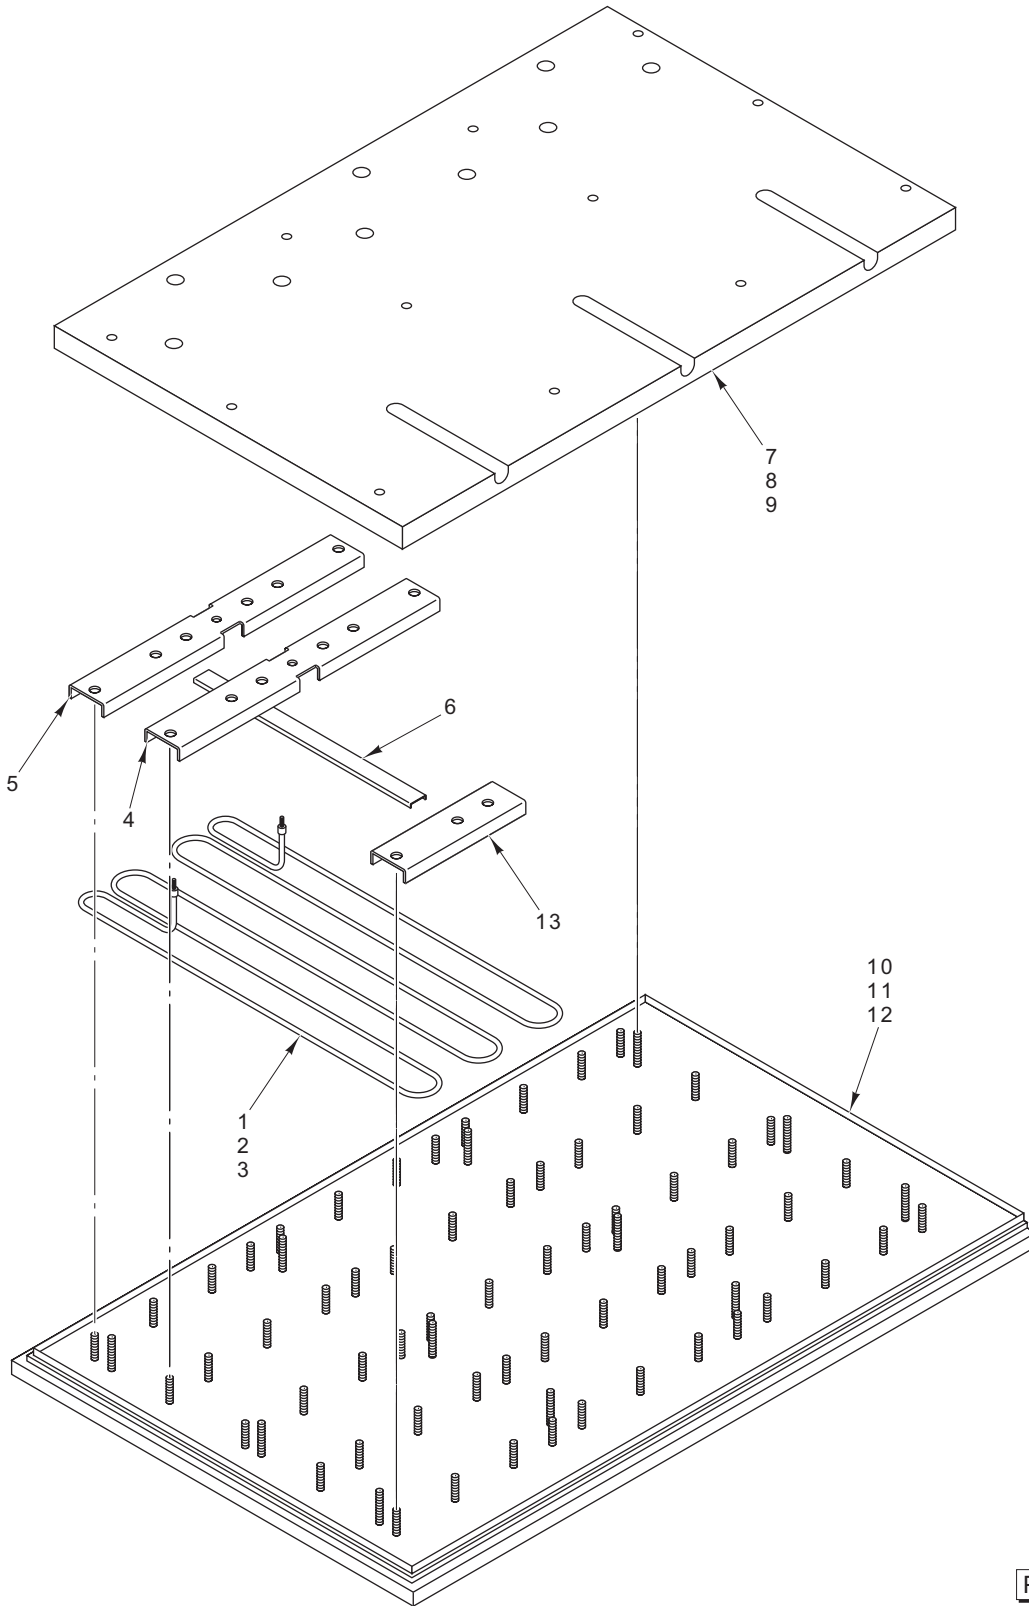

PL-58837

GRIDDLE UNIT

GRIDDLE UNIT

ILLUS.	PART NO.	NAME OF PART	AMT.
PL-58837			
1	00-407774-00001	Element – Griddle (208 V.).....	AR
2	00-407774-00002	Element – Griddle (240 V.).....	AR
3	00-407774-00003	Element – Griddle (480 V.).....	AR
4	00-406586-00001	Clamp – Front Element.....	AR
5	00-418911-000G1	Clamp Assy. – Griddle Element.....	AR
6	00-406509-00001	Clamp – Thermostat Bulb.....	AR
7	00-421145-00001	Cover – Element (12 In. Griddle).....	AR
8	00-408283-00001	Cover – Element (24 In. Griddle).....	AR
9	00-413613-00001	Cover – Element (36 In. Griddle).....	AR
10	00-421144-000G1	Top – Griddle (12 In. Griddle).....	AR
11	00-406594-000G1	Top – Griddle (24 In. Griddle).....	AR
12	00-413631-000G1	Top – Griddle (36 In. Griddle).....	AR
13	00-406586-00004	Clamp – Rear Element.....	AR
	00-421193-00001	Support – Griddle.....	1
	00-413507-00002	Collector – Grease.....	1