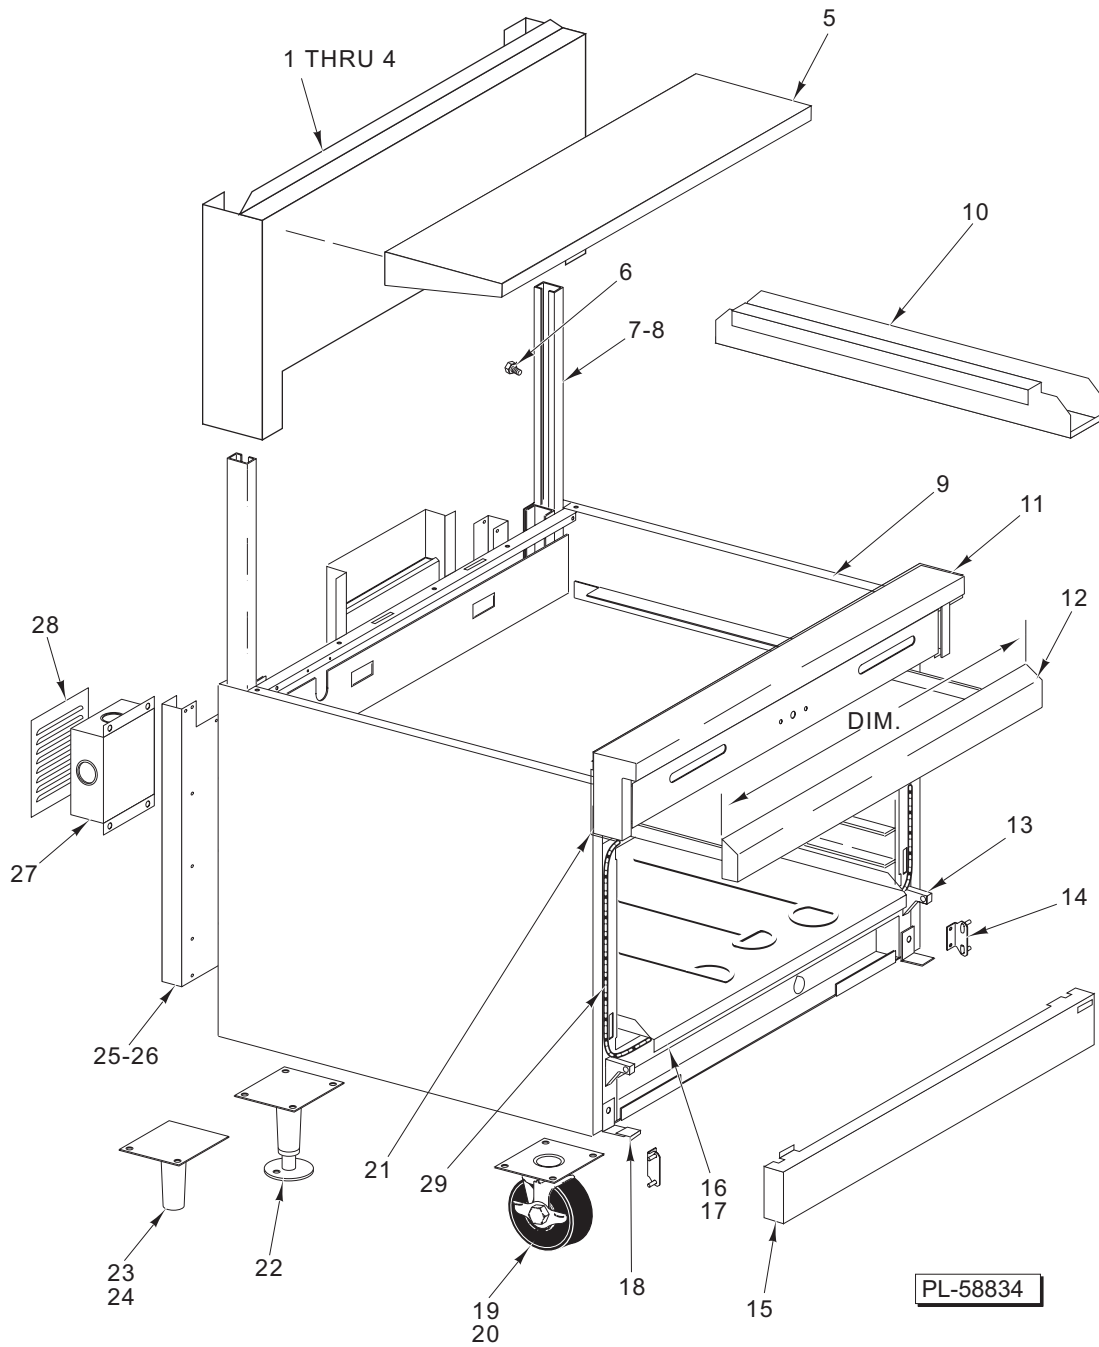

OVEN BODY (HE36 SERIES)

OVEN BODY (HE36 SERIES)

ILLUS.	PART NO.	NAME OF PART	AMT.
PL-58834			
1	00-497716-00001	Back Splash.....	AR
2	00-417331-00001	Back Splash (24 In. High) (SST).....	AR
3	00-417336-00001	Back Splash (12 In. High) (SST).....	AR
4	00-418760-000G1	Low Riser Assy. (11 In.) (SST).....	AR
5	00-417244-000G1	Shelf (SST)	AR
6	SD-032-07	Self-Tapping Screw 10-24 x 1/2 Hex Washer Hd., Type TT	AR
7	00-417252-00001	Channel – Bayonet	AR
8	00-497714-00001	Channel – Bayonet	AR
9	00-417212-00003	Side Body (SST) RH/LH	AR
10	00-421164-00002	Support – Grease Collector (SST).....	1
11	00-424924-000G2	Front Top Assy.	AR
12	00-417229-00001	Drip Pan.....	AR
13	00-499194-000G1	Block – Trunion (Std. Oven).....	AR
14	00-428179-000G1	Bracket – Kick Panel Mounting.....	2
15	00-428195-000G1	Kick Panel Assy.....	AR
16	00-417235-00002	Bottom – Solid	AR
17	00-413234-00001	Bottom – Oven (Conv. Oven).....	AR
18	00-41736200001	Retainer – Kick Panel	AR
19	00-497001-00002	Caster (With Brake)	AR
20	00-497001-00001	Caster	AR
21	00-424924	Top Assy. – Front	1
22	00-425246-00001	Leg – Flanged (6 In.)	AR
23	00-413112-00001	Leg (6 In.)	AR
24	00-413112-00012	Leg (6 In.)	AR
25	00-417312-00001	Back – Body (ML-136624).....	AR
26	00-421128-00001	Back – Body (ML-136546).....	AR
27	00-426520-00001	Box – Junction Box (Convection Models).....	AR
28	00-426519-00001	Cover – Junction Box (Convection Models).....	AR
29	00-426260-00001	Gasket – Door (Convection Models).....	1-
	00-424418-00003	Closure – Front Top	1
	00-421311-00001	Shield – Body Back.....	1
	00-421298-00001	Shield – Oven Bottom.....	1
	00-417306-00001	Flue Box – Back.....	1
	00-417307-00001	Flue Front	1
	00-415130-00001	Support – Wire Chase	1
	00-421298-00001	Box – Bottom Burner	1
	00-413465-00001	Bracket – Support.....	1
	00-405930-00001	Eyelet – Brass.....	1