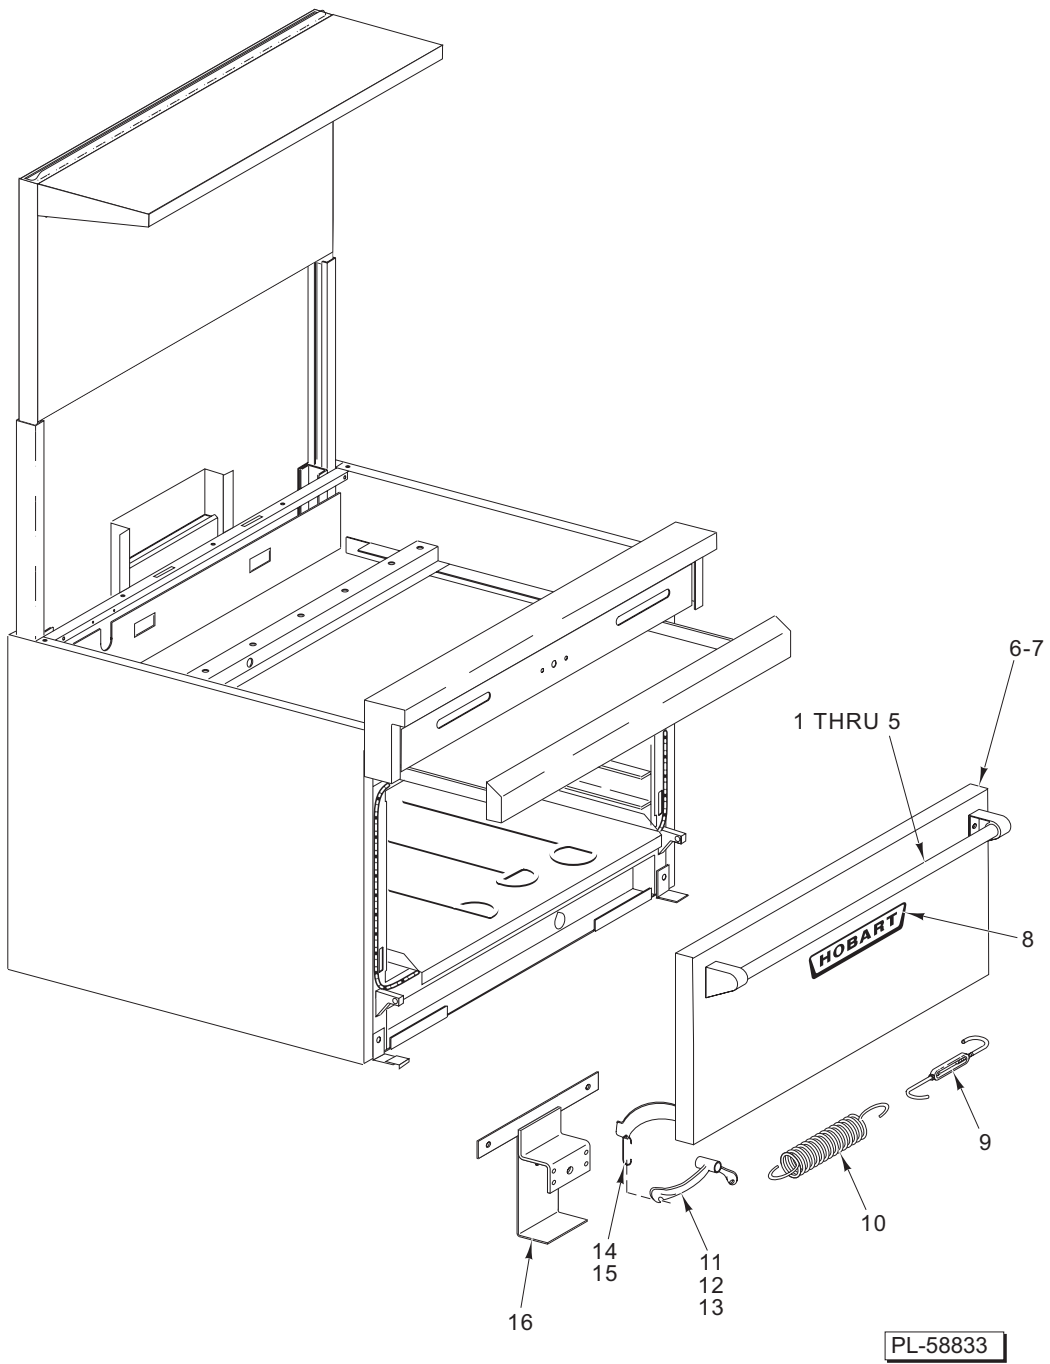

DOOR

DOOR

ILLUS.	PART NO.	NAME OF PART	AMT.
PL-58833			
1	00-413416-00001	Post – Door Handle (RH).....	AR
2	00-413416-00002	Post – Door Handle (LH).....	AR
3	00-417440-00003	Handle – Oven Door.....	AR
4	00-719621	Bracket – Aluminum Door Handle (LH).....	1
5	00-719622	Bracket – Aluminum Door Handle (RH).....	1
6	00-421945-00G43	Door Assy. (PTD).....	AR
7	00-421945-00G43	Door Assy. (SST).....	AR
8	00-417700-00001	Plate – Logo.....	AR
9	00-417865-00001	Turnbuckle.....	AR
10	00-413342-00001	Spring – Oven Door.....	AR
11	00-403956-00001	Crank – Bell.....	AR
12	PC-003-34	Cotter Pin $\frac{3}{32}$ x $\frac{3}{4}$.....	AR
13	00-403971-00001	Pin – Bell Crank.....	AR
14	00-413381-00001	Hook – Bell Crank (RH).....	AR
15	00-413381-00002	Hook – Bell Crank (LH).....	AR
16	00-421140-00001	Bracket Assy. – Bell Crank.....	1