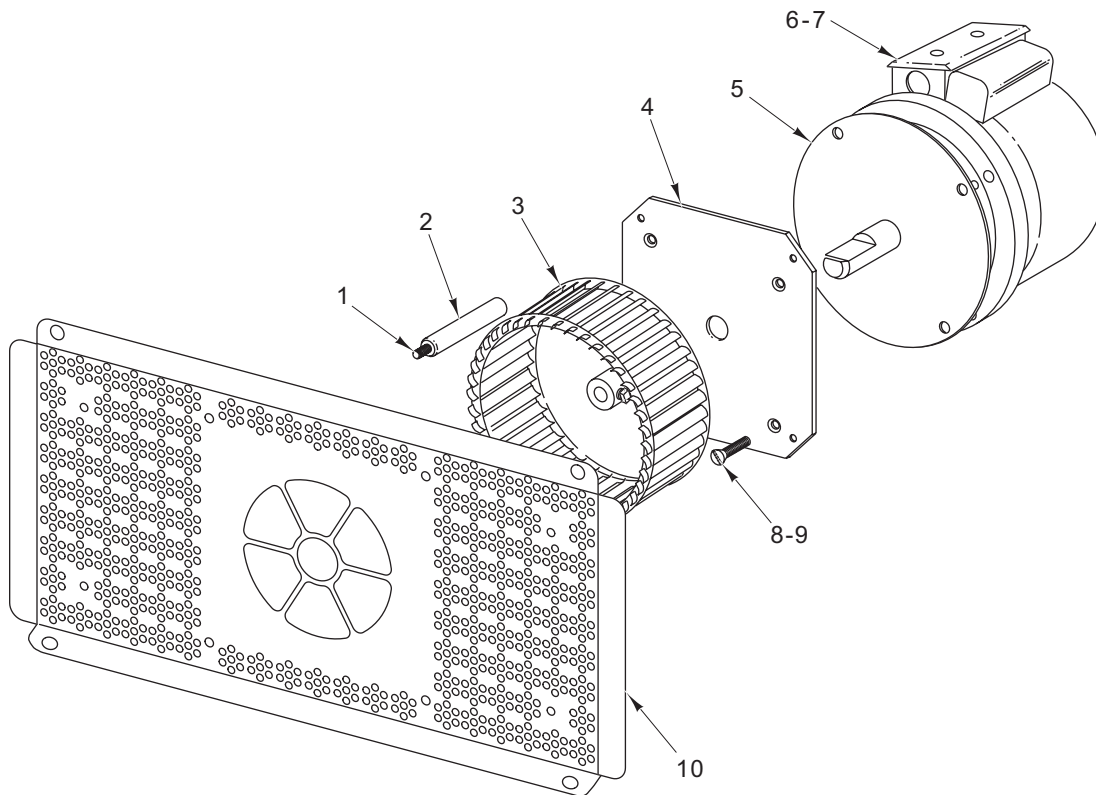

PL-58835

OVEN ELEMENTS

OVEN ELEMENTS

ILLUS.	PART NO.	NAME OF PART	AMT.
PL-58835			
1	00-499098-00001	Bracket – Element Grounding.....	1
2	SD-032-07	Self-Tapping Screw 10-24 x 1/2 Hex Washer Hd., Type TT	AR
3	SD-032-07	Self-Tapping Screw 10-24 x 1/2 Hex Washer Hd., Type TT	AR
4	00-402558-00005	Clip – Tubing.....	AR
5	NS-044-07	Nut Assy. 8-32 Hex	AR
6	00-412925-00001	Clamp – Element	AR
7	SD-032-07	Self-Tapping Screw 10-24 x 1/2 Hex Washer Hd., Type TT	AR
8	00-421168-00001	Oven Element – Upper (208 V.).....	AR
9	00-421168-00002	Oven Element – Upper (240 V.).....	AR
10	00-421168-00003	Oven Element – Upper (480 V.).....	AR
11	00-421304-00001	Oven Element – Lower (208 V.).....	AR
12	00-421304-00002	Oven Element – Lower (240 V.).....	AR
13	00-421304-00003	Oven Element – Lower (480V.).....	AR
14	SD-032-07	Self-Tapping Screw 10-24 x 1/2 Hex Washer Hd., Type TT	AR
15	00-412925-00001	Clamp – Element	AR
16	SD-032-07	Self-Tapping Screw 10-24 x 1/2 Hex Washer Hd., Type TT	AR
17	NS-044-07	Nut Assy. 8-32 Hex	AR
18	00-499098-00001	Bracket – Element Grounding.....	1
19	00-402558-00005	Clip – Tubing.....	AR
20	SD-032-07	Self-Tapping Screw 10-24 x 1/2 Hex Washer Hd., Type TT	AR
	00-415677-00001	Clip – Capillary.....	AR
	00-413234-00001	Oven Bottom.....	AR
	00-419645-000G1	Oven Lining Assy. (LH or RH).....	AR
	00-421241-00001	Shield – Top Element.....	1
	00-426320-000G1	Kit – Oven Element.....	AR

PL-58836

CONVECTION ELEMENTS

CONVECTION ELEMENTS

ILLUS. PL-58836	PART NO.	NAME OF PART	AMT.
1	00-497670-00001	Bracket – Inner Element Support.....	2
2	00-497670-00002	Bracket – Outer Element Support.....	2
3	00-497669-00001	Oven Element (208 V.).....	AR
4	00-497669-00002	Oven Element (240 V.).....	AR
5	00-497669-00003	Oven Element (480 V.).....	AR