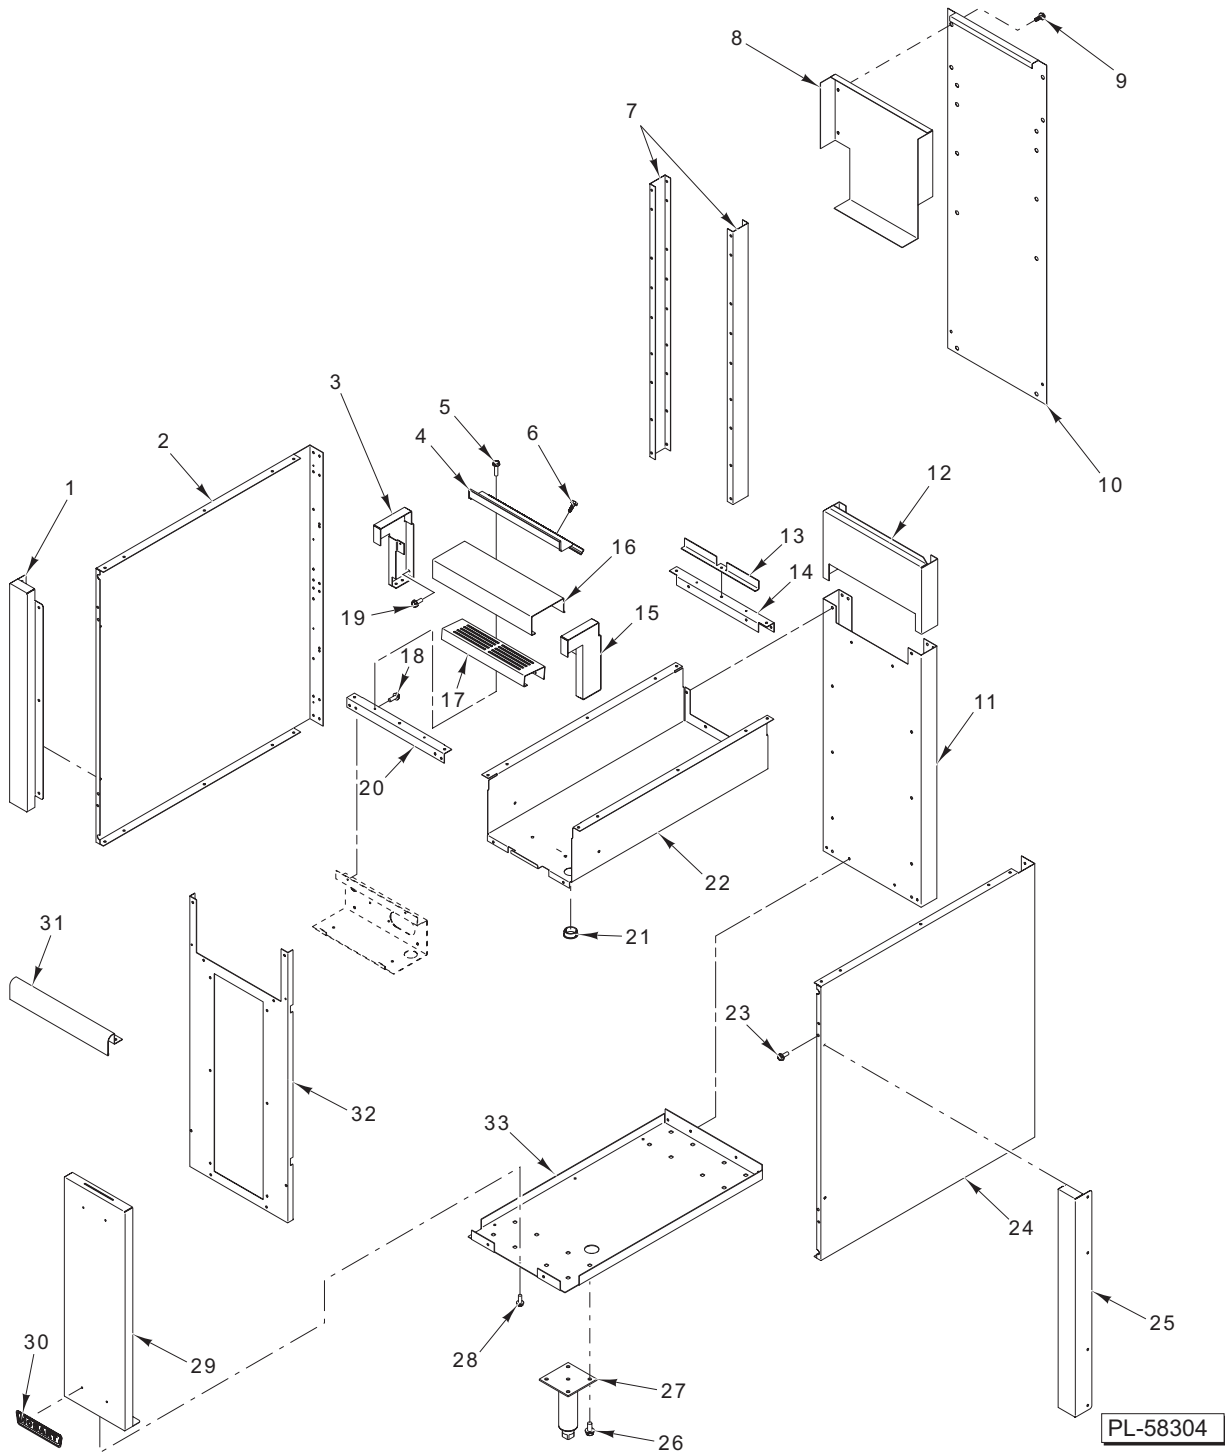

RANGE BODY (HE12 SERIES)

RANGE BODY (HE12 SERIES)

ILLUS.	PART NO.	NAME OF PART	AMT.
	PL-58304		
1	00-497719-00001	Trim – Edge	1
2	00-417212-00003	Side – Body	1
3	00-424925-00001	Cap – End Square Left	1
4	00-497713-000G1	Shield – Heat Assy	1
5	SD-036-86	Self-Tapping Screw 10-24 x 3/4 Hex Hd. Type TT	2
6	SD-032-07	Self-Tapping Screw 10-24 x 1/2 Hex Hd. Type TT	1
7	00-497714-00001	Channel – Bayonet	2
8	00-497715-00001	Shield – Rear Heat	1
9	SD-032-07	Self-Tapping Screw 10-24 x 1/2 Hex Hd. Type TT	1
10	00-499026-00001	Finishing Back (SST)	1
11	00-497704-00001	Back – Body	1
12	00-497716-00001	Back Splash	1
13	00-421190-00001	Support – Hot Top	1
14	00-497706-00001	Channel – Front/Rear	1
15	00-424925-00002	Cap – End Square Right	1
16	00-497708-00001	Top – Front	1
17	00-497720-00001	Top Closure – Front	1
18	SD-032-07	Self-Tapping Screw 10-24 x 1/2 Hex Hd. Type TT	1
19	SD-032-07	Self-Tapping Screw 10-24 x 1/2 Hex Hd. Type TT	1
20	00-497706-00001	Channel – Front/Rear	1
21	FE-017-16	Bushing – Electric Snap	1
22	00-497705-00001	Box – Burner	1
23	SD-032-07	Self-Tapping Screw 10-24 x 1/2 Hex Hd. Type TT	1
24	00-417212-00003	Side – Body	1
25	00-497719-00001	Trim – Edge	1
26	SD-037-70	Self-Tapping Screw 1/4-20 x 1/2 Hex Hd. Type TT	16
27	00-413112-00012	Leg (6 In.)	4
28	SD-032-07	Self-Tapping Screw 10-24 x 1/2 Hex Hd. Type TT	1
29	00-497734-00001	Trim – Panel	1
30	00-352354-00004	Nameplate – Hobart	1
31	00-497718-00001	Handle – Trim	1
32	00-497703-00001	Frame – Front	1
33	00-497583-00001	Base	1
	00-421311-00001	Shield – Body Back	1
	00-499406-00001	Retainer – Trim	1