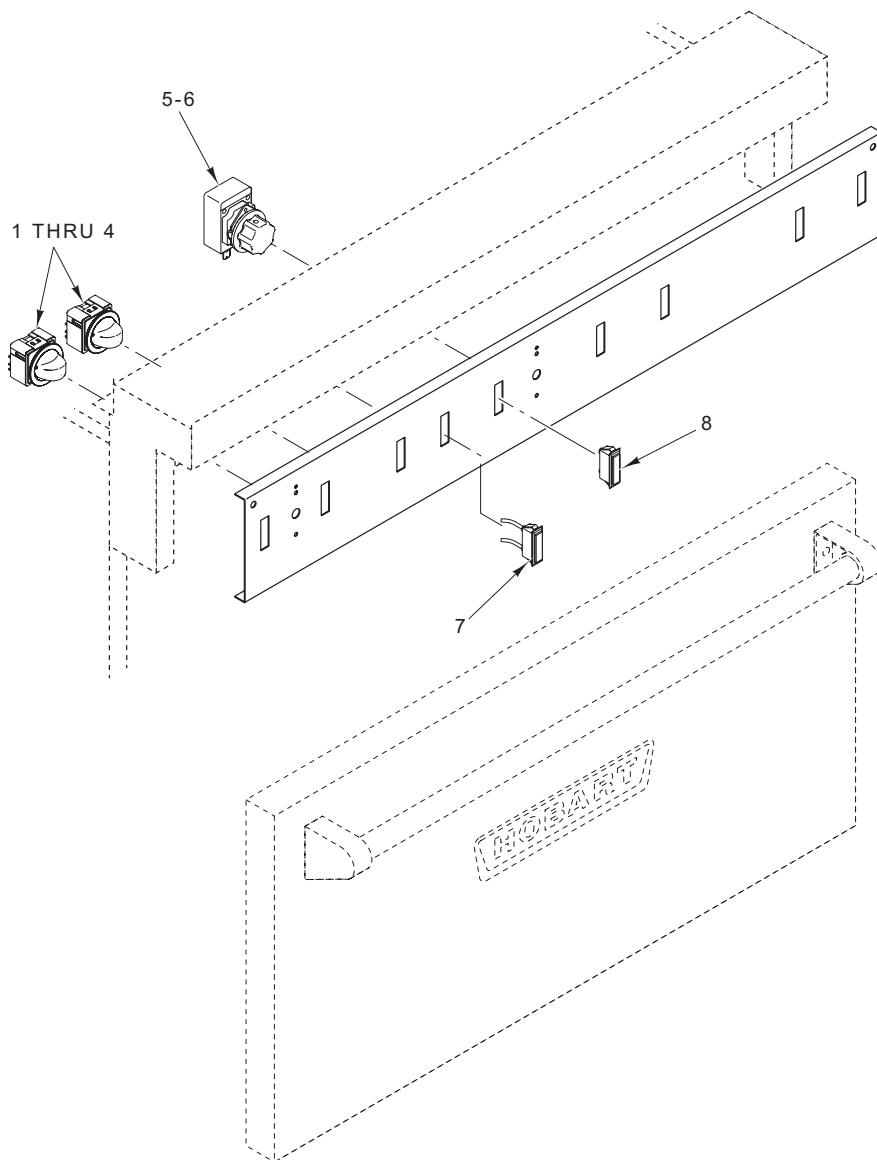

PL-58840

BREAKER BOX ASSEMBLY

ILLUS.	PART NO.	NAME OF PART	AMT.
	PL-58840		
1	00-410472-00008	Block – Terminal (3 Pole).....	1
2	00-497218-00001	Clip – Porcelain Block.....	AR
3	00-417934-000G1	Block Assy. – Porcelain.....	AR
4	00-497213-00001	Holder – Circuit Breaker	1
5	FE-017-16	Bushing – Electric Snap.....	1
6	00-497214-00001	Cover – Circuit Breaker	1
7	00-497215-00001	Cover – Terminal Block.....	1
	00-421302-00001	Cover – Circuit Breaker	1
	00-421300-00001	Holder – Circuit Breaker	1
	00-411501-00014	Breaker (50 Amp.).....	AR

PL-58838

CONTROL PANEL (HE36 SERIES)

CONTROL PANEL (HE36 SERIES)

ILLUS.	PART NO.	NAME OF PART	AMT.
PL-58838			
1	00-412251-00002	Knob – Switch (208/240 V.)	AR
2	00-412251-00004	Knob – Switch (480 V.)	AR
3	00-411503-00004	Switch – Infinite (208/240 V.)	AR
4	00-355798-00001	Switch – Range Four-Position (480 V.)	AR
5	00-411506-00014	Thermostat.....	AR
6	00-418060-00005	Dial – Thermostat (Black) (Oven)	AR
7	00-411496-000E5	Indicator Light (Oven)	AR
8	00-499974-00001	Plug – Light (480 V.) (Standard Units Only).....	1
	FE-023-56	Bushing – Electric Snap.....	1
	FE-017-16	Bushing – Electric Snap.....	1
	00-409642-00002	Label – Rear	1
	00-409642-00001	Label – Front.....	1
	00-497496-00036	Panel – Switch Stiffener.....	1
	00-497495-00036	Cover – Manifold Backing.....	1
	00-421313-00001	Cover – Terminal Block.....	1
	00-421196-00001	Housing – Manifold	1
	00-497043-000G1	Harness – Main.....	1