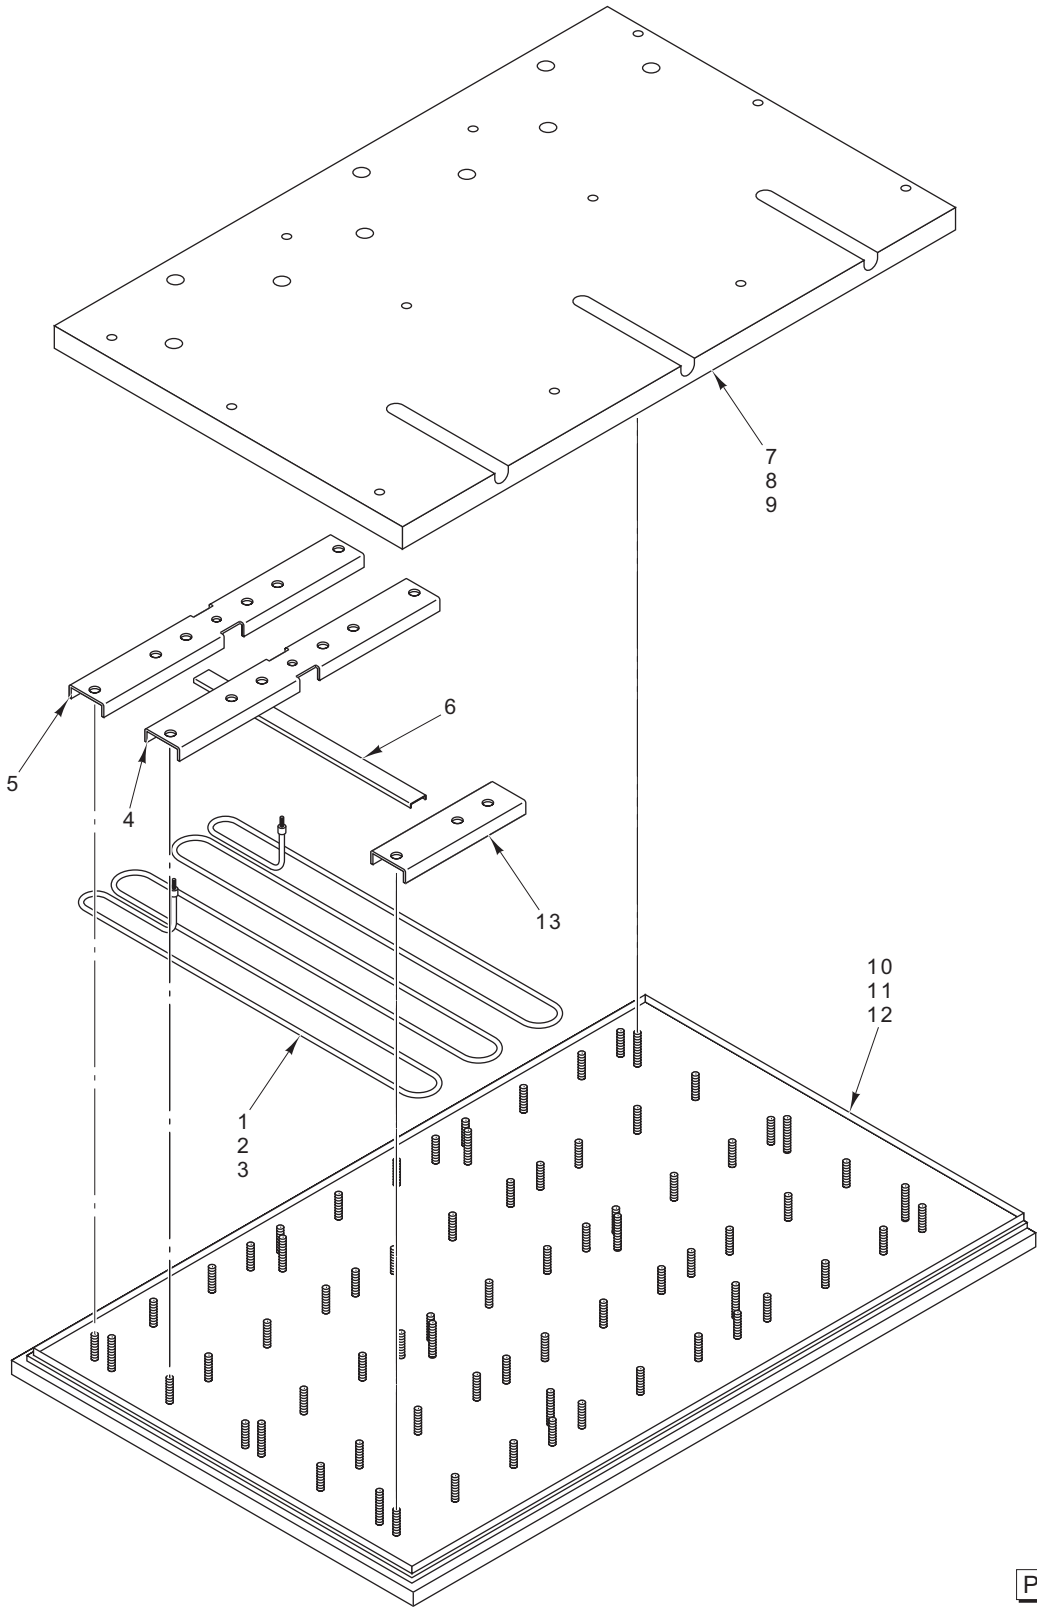

PL-58838

CONTROL PANEL (HE36 SERIES)

CONTROL PANEL (HE36 SERIES)

ILLUS.	PART NO.	NAME OF PART	AMT.
PL-58838			
1	00-412251-00002	Knob – Switch (208/240 V.)	AR
2	00-412251-00004	Knob – Switch (480 V.)	AR
3	00-411503-00004	Switch – Infinite (208/240 V.)	AR
4	00-355798-00001	Switch – Range Four-Position (480 V.)	AR
5	00-411506-00014	Thermostat.....	AR
6	00-418060-00005	Dial – Thermostat (Black) (Oven)	AR
7	00-411496-000E5	Indicator Light (Oven)	AR
8	00-499974-00001	Plug – Light (480 V.) (Standard Units Only).....	1
	FE-023-56	Bushing – Electric Snap.....	1
	FE-017-16	Bushing – Electric Snap.....	1
	00-409642-00002	Label – Rear	1
	00-409642-00001	Label – Front.....	1
	00-497496-00036	Panel – Switch Stiffener.....	1
	00-497495-00036	Cover – Manifold Backing.....	1
	00-421313-00001	Cover – Terminal Block.....	1
	00-421196-00001	Housing – Manifold	1
	00-497043-000G1	Harness – Main.....	1