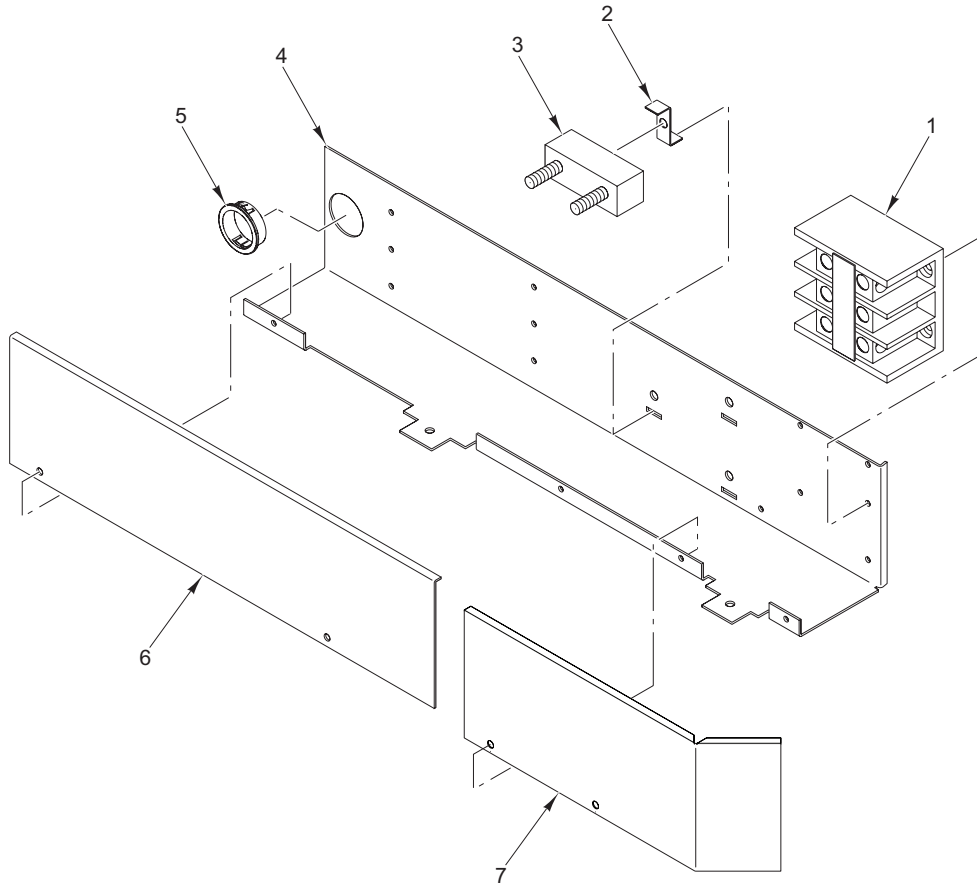

TABLE OF CONTENTS

4	PLATES
5	BREAKER BOX ASSEMBLY
7	CONTROL PANEL (HE12 SERIES)
9	CONTROL PANEL (HE36 SERIES)
11	GRIDDLE UNIT
13	RANGE BODY (HE12 SERIES)
15	OVEN BODY (HE36 SERIES)
17	DOOR
19	OVEN ELEMENTS
21	CONVECTION ELEMENTS
23	CONVECTION OVEN VENT MOTOR
24	OVEN RACKS

PLATES

ILLUS.	PART NO.	NAME OF PART	AMT.
PL-58306			
1	00-421191-000G1	Plate – Aeration Assy. (French Plate)	1
2	00-421240-00001	Plate – French E.G.O. (208 V.)	2
3	00-421240-00002	Plate – French E.G.O. (240 V.)	2
4	00-421240-00003	Plate – French E.G.O. (480 V.)	2
5	00-415048-00001	Clamp	AR
6	00-421320-00001	Top – Hot (208 V.)	1
7	00-421320-00002	Top – Hot (240 V.)	1
8	00-421320-00003	Top – Hot (480 V.)	1
9	00-421243-00001	Bracket – Hold-Down	AR
10	00-421243-00002	Bracket – Top Hold-Down	AR
	00-497042-000G2	French Plate (208/240 V.)	AR
	00-421152-000G1	Harness – French Plate (36 In.) (208/240 V.)	AR
	00-497042-000G3	French Plate (480 V.)	AR
	00-421152-000G2	Harness – French Plate (36 In.) (480 V.)	AR
	00-415050-0000N	Nut	AR

PL-58840

BREAKER BOX ASSEMBLY

ILLUS.	PART NO.	NAME OF PART	AMT.
	PL-58840		
1	00-410472-00008	Block – Terminal (3 Pole).....	1
2	00-497218-00001	Clip – Porcelain Block.....	AR
3	00-417934-000G1	Block Assy. – Porcelain.....	AR
4	00-497213-00001	Holder – Circuit Breaker	1
5	FE-017-16	Bushing – Electric Snap.....	1
6	00-497214-00001	Cover – Circuit Breaker	1
7	00-497215-00001	Cover – Terminal Block.....	1
	00-421302-00001	Cover – Circuit Breaker	1
	00-421300-00001	Holder – Circuit Breaker	1
	00-411501-00014	Breaker (50 Amp.).....	AR