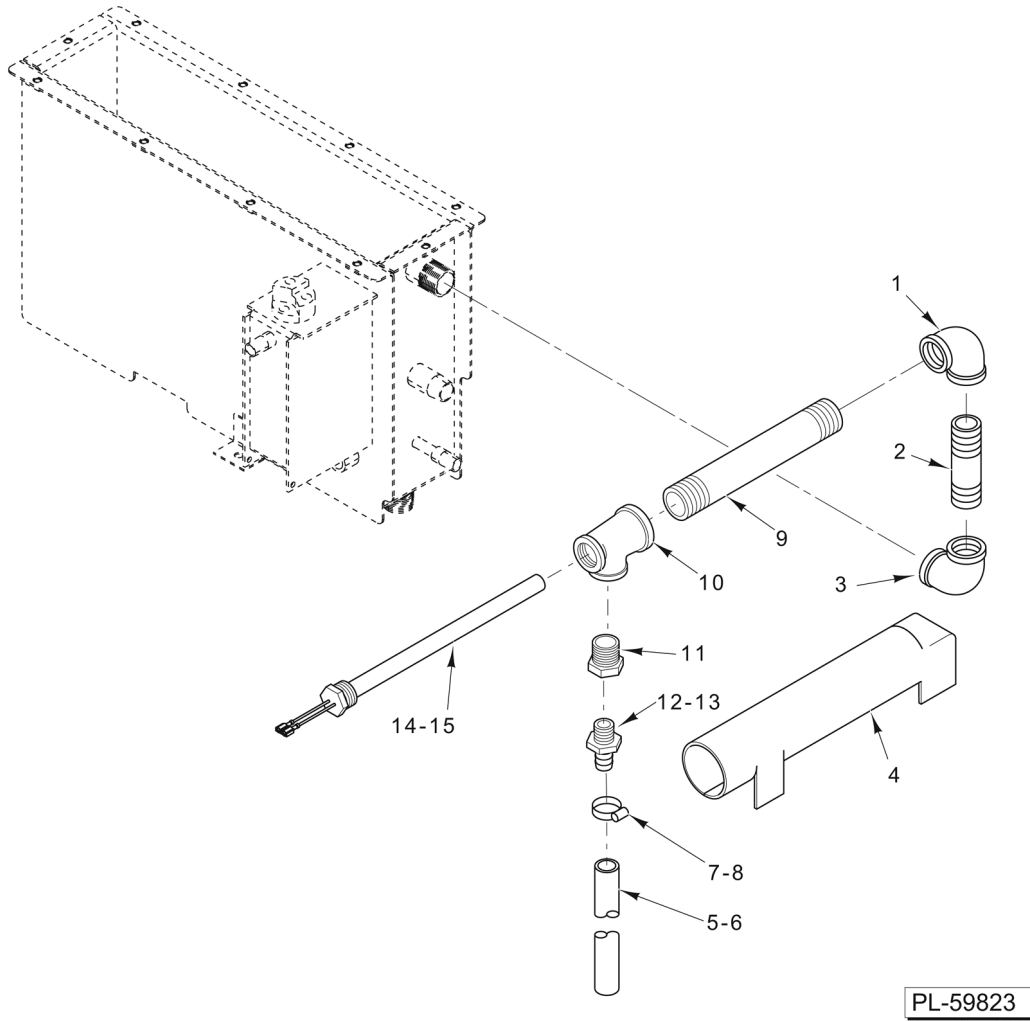

GENERATOR MANIFOLD (5-PAN)

GENERATOR MANIFOLD (5-PAN)

ILLUS.	PART NO.	NAME OF PART	AMT.
PL-59823			
1	FP-015-23	Elbow 3/4 x 90 Deg. (Brass).....	1
2	FP-041-66	Pipe 3/4 x 3 TBE (Brass).....	1
3	FP-015-23	Elbow 3/4 x 90 Deg. (Brass).....	1
4	00-856774-00001	Insulation - Super Heater.....	1
5	00-557475	Hose 5/8 ID x 0.955 OD (1.66 Ft.) (Blue).....	1
6	00-557792	Hose (White).....	1
7	00-557718	Clamp - Hose #10 (For Blue Hose).....	1
8	00-557846	Clamp (For White Hose).....	1
9	FP-090-49	Pipe 1 x 8 (Brass).....	1
10	FP-019-40	Tee - Pipe 1 x 3/4 x 3/4 (Brass).....	AR
11	FP-027-22	Bushing - Pipe 3/4 to 1/2 (Brass) (For White Hose).....	1
12	FP-090-31	Fitting - Hose 5/8 Hose to 3/4 MPT (Brass) (For Blue Hose).....	1
13	FP-091-09	Fitting - Hose 3/4 Hose to 1/2 MPT (Brass) (For White Hose).....	1
14	00-856709-00001	Heater - Super Heater (208/240 V.).....	1
15	00-856709-00002	Heater - Super Heater (480 V.).....	1