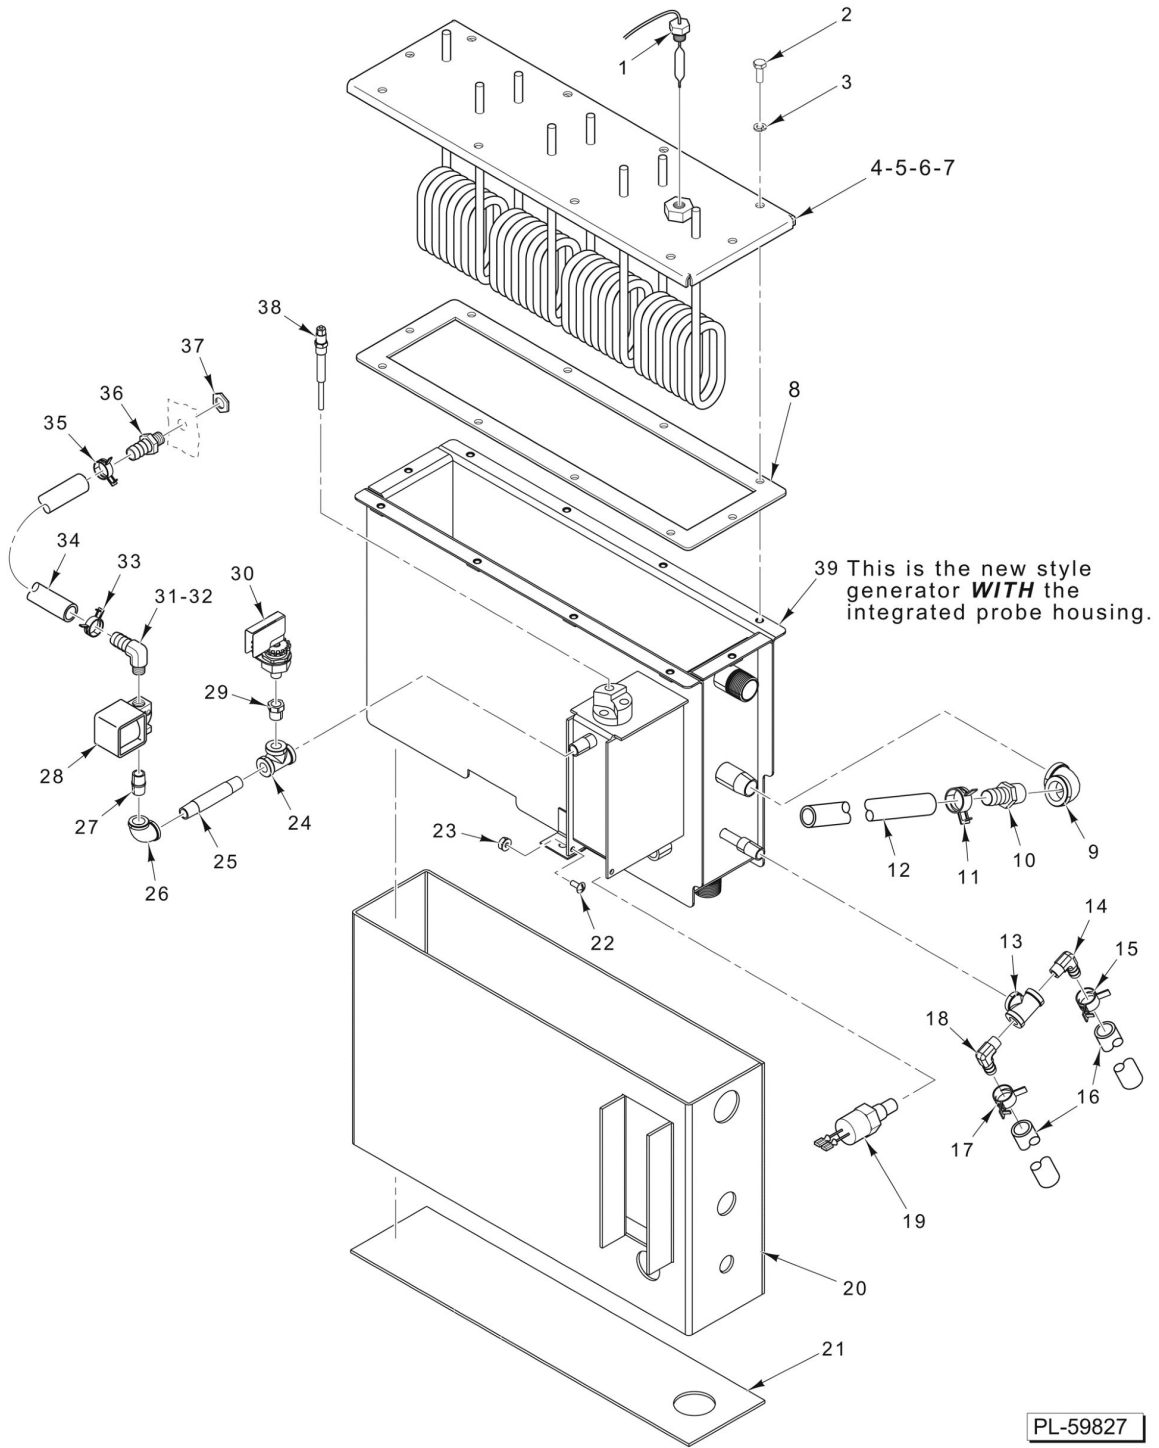

**GENERATOR ASSEMBLY
(CURRENT CONSTRUCTION)
(AFTER TO S/N 46-3003747)**

**GENERATOR ASSEMBLY
(CURRENT CONSTRUCTION)
(AFTER TO S/N 46-3003747)**

ILLUS.	PART NO.	NAME OF PART	AMT.
PL-59827			
1	00-856756-00001	Probe - High Limit Temperature.....	1
2	SC-041-01	Cap Screw 1/4-20 x 3/4 Hex Hd. (SST).....	10
3	WL-006-17	Lockwasher 1/4 Helical (SST).....	10
4	00-856710-00001	Element - Heating (208/240 V., 15 kW).....	1
5	00-856710-00002	Element - Heating (208/240 V., 8.5 kW).....	1
6	00-856710-00003	Element - Heating (480 V., 15 kW).....	1
7	00-856710-00004	Element - Heating (480 V., 8.5 kW).....	1
8	00-856711-00001	Gasket - Generator.....	1
9	FP-015-16	Elbow - Pipe 1/2 x 90 Deg. (Brass).....	1
10	FP-087-39	Fitting - Hose 5/8 Hose to 1/2 NPT (Brass).....	1
11	00-557845	Clamp - Hose (24mm).....	2
12	00-557475	Hose 5/8 ID x 0.955 OD (1.66 Ft.) (Blue).....	1
13	FP-019-08	Tee - Pipe (Brass).....	1
14	FP-090-91	Fitting - Hose 1/2 Hose to 1/4 NPT (Brass).....	1
15	00-557970	Clamp - Hose (20mm).....	2
16	00-557681	Hose - Condensate Box Line (14 In.).....	2
17	00-557970	Clamp - Hose (20mm).....	2
18	FP-090-91	Fitting - Hose 1/2 Hose to 1/4 NPT (Brass).....	1
19	00-856768-00001	Probe - Hold Temperature.....	1
20	00-856757-00001	Insulation - Generator.....	1
21	00-857755-00001	Insulation - Generator (Bottom).....	1
22	SC-053-02	Mach. Screw 10-24 x 1/2 Slotted Truss Hd. (SST).....	1
23	NS-044-09	Nut Assy. 10-24 Hex Keps.....	1
24	FP-019-08	Tee - Pipe (Brass).....	1
25	FP-075-70	Pipe 1/4 x 3 TBE (Brass).....	1
26	FP-015-05	Elbow - Pipe 1/4 x 90 Deg. (Brass).....	1
27	FP-040-08	Pipe 1/4 x 7/8 TBE (Brass).....	1
28	00-857021-00001	Valve - Solenoid 1/4 NPT (9/32 Orifice).....	1
29	FP-027-02	Bushing - Pipe 1/4 to 1/8.....	1
30	00-857022-00001	Switch - Pressure.....	1
31	FP-090-55	Fitting - Hose 1/2 Hose x 1/4 NPT (Brass) (3-Pan).....	1
32	FP-090-59	Fitting - Hose 1/2 ID x 1/4 NPT (Brass) (5-Pan) (Not Shown).....	1
33	00-557718	Clamp - Hose #10.....	1
34	00-557474	Hose 1/2 ID x 0.830 OD (3 Ft.).....	1
35	00-557718	Clamp - Hose #10.....	1
36	FP-090-59	Fitting - Hose 1/2 ID x 1/4 NPT (Brass).....	1
37	FP-030-14	Lock Nut - Pipe 1/4 NPSL (Brass).....	1
38	00-857046-00002	Probe - Water Level.....	3
39	00-856701-00001	Generator.....	1
	00-857798-00001	Kit - Replacement EA Generator (Incls. Items 9, 10, 11, 13, 14, 15, 17, 18, 20 thru 30, 38, & 39).....	1
	00-557598	Tape - Aluminum Foil (Use with Insulation).....	AR