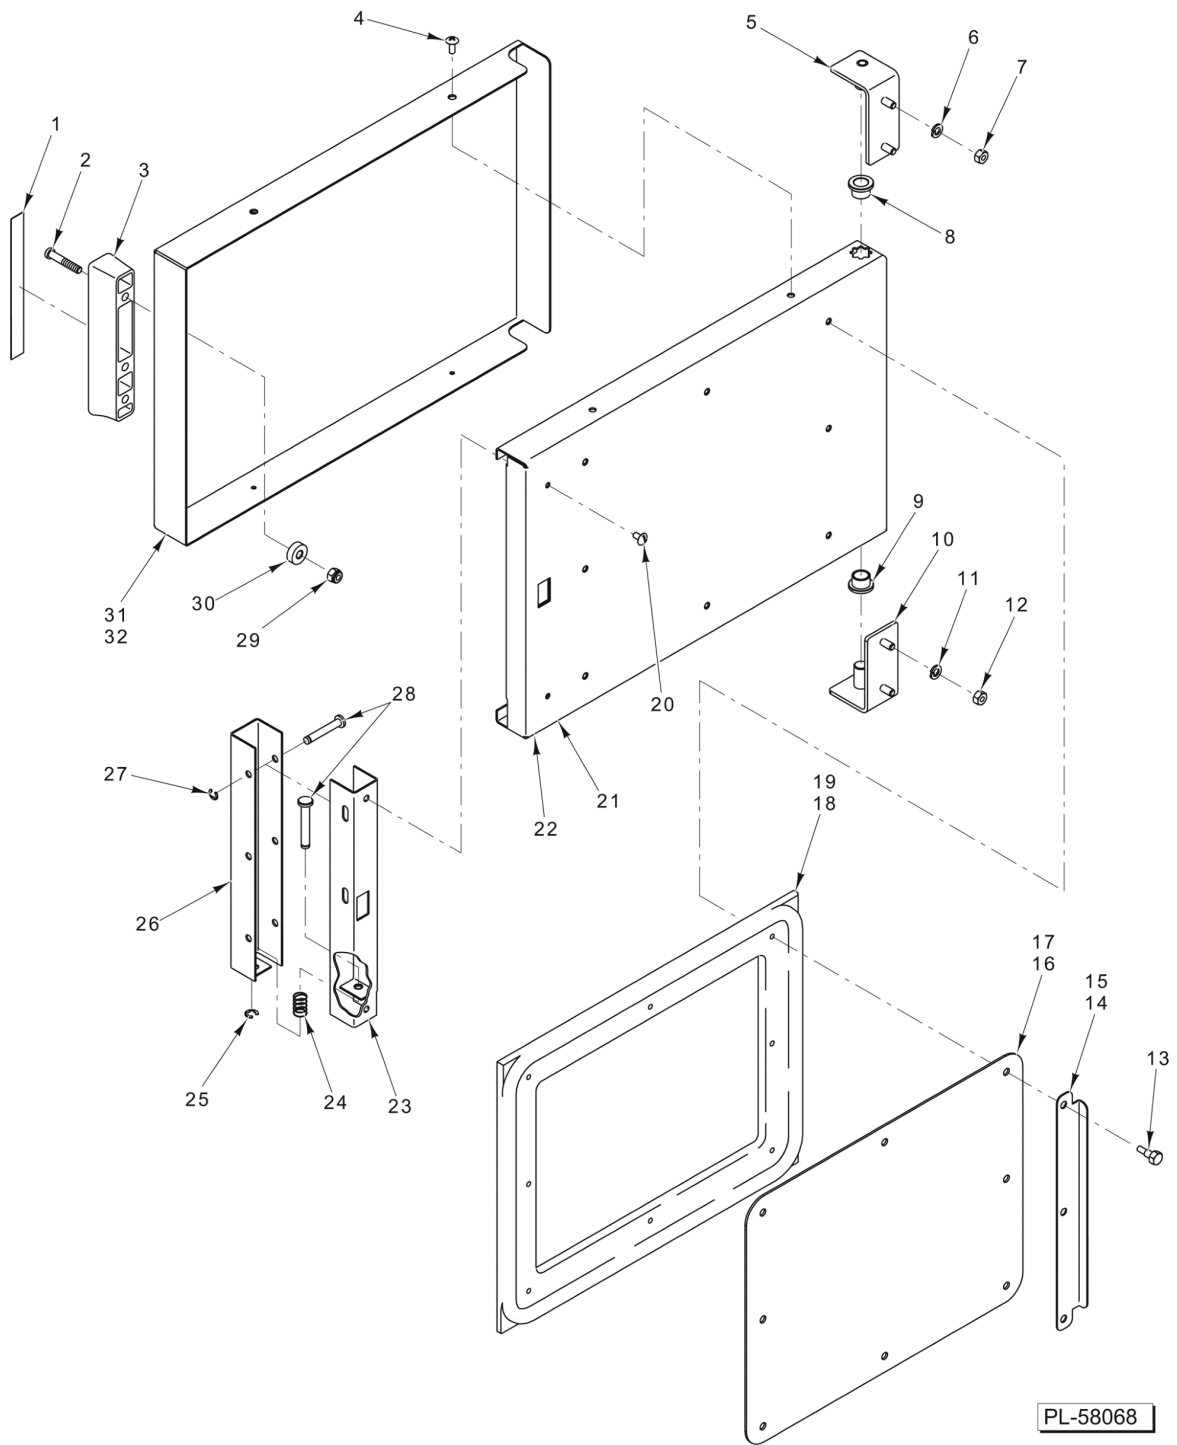

CABINET

CABINET

ILLUS. PL-58092	PART NO.	NAME OF PART	AMT.
1	00-855547-00002	Panel - Top.....	1
2	NS-049-01	Panel Nut 10-24.....	2
3	00-856733-00001	Back Panel - Cabinet (3-Pan).....	1
4	00-856733-00002	Back Panel - Cabinet (5-Pan).....	1
5	00-856747-00001	Support Channel - Cabinet (3-Pan).....	5
6	00-856747-00002	Support Channel - Cabinet (5-Pan).....	5
7	SC-041-50	Cap Screw 1/4-20 x 1/2 Hex Hd. (SST).....	4
8	00-857020-00001	Bracket - High Limit Mounting.....	1
9	SD-019-29	Self-Tapping Screw 6-20 x 1/2 Phil. Pan Hd., Type B.....	4
10	WS-002-45	Washer.....	2
11	SC-053-02	Mach. Screw 10-24 x 1/2 Slotted Truss Hd. (SST).....	2
12	NS-049-03	Panel Nut 1/4-20.....	1
13	00-856740-00001	Cross Channel - Base (Cabinet).....	1
14	00-856726-00001	Panel - Cabinet Base.....	5
15	NS-049-01	Panel Nut 10-24.....	2
16	00-856739-00001	Channel - Cabinet Base.....	1
17	RS-030-08	Rivet - Dome 1/8 In.....	8
18	00-854766-00001	Nut - Speed 3 Type.....	4
19	00-856731-00001	Side Panel - Cabinet (3-Pan).....	1
20	00-856731-00002	Side Panel - Cabinet (5-Pan).....	1
21	SC-115-70	Mach. Screw 1/4-20 x 1 Slotted Truss Hd. (SST).....	4
22	00-856760-00001	Leg - Leveling (Counter Top).....	4
23	SC-115-70	Mach. Screw 1/4-20 x 1 Slotted Truss Hd. (SST).....	2
24	00-855314-00001	Apron - Cabinet.....	1
25	PB-004-38	Plug - Button (3/4).....	1
26	00-855355-00001	Rack - Wire (3-Pan).....	2
27	00-855355-00002	Rack - Wire (5-Pan).....	2
28	NS-049-03	Panel Nut 1/4-20.....	1
29	NS-049-02	Panel Nut 3/8-16.....	2
30	NS-049-01	Panel Nut 10-24.....	5
31	00-856740-00001	Cross Channel - Base (Cabinet).....	1
32	NS-049-03	Panel Nut 1/4-20.....	4
33	WL-006-17	Lockwasher 1/4 Helical (SST).....	5
34	NS-049-02	Panel Nut 3/8-16.....	1
35	00-856731-00001	Side Panel - Cabinet (3-Pan).....	1
36	00-856731-00002	Side Panel - Cabinet (5-Pan).....	1
37	00-856769-00001	O-Ring 1/8 In. Thk.....	1
38	FP-090-60	Fitting - Hose (Round Hose Cap 3/4 NH Thread) (Brass) (Delime).....	1