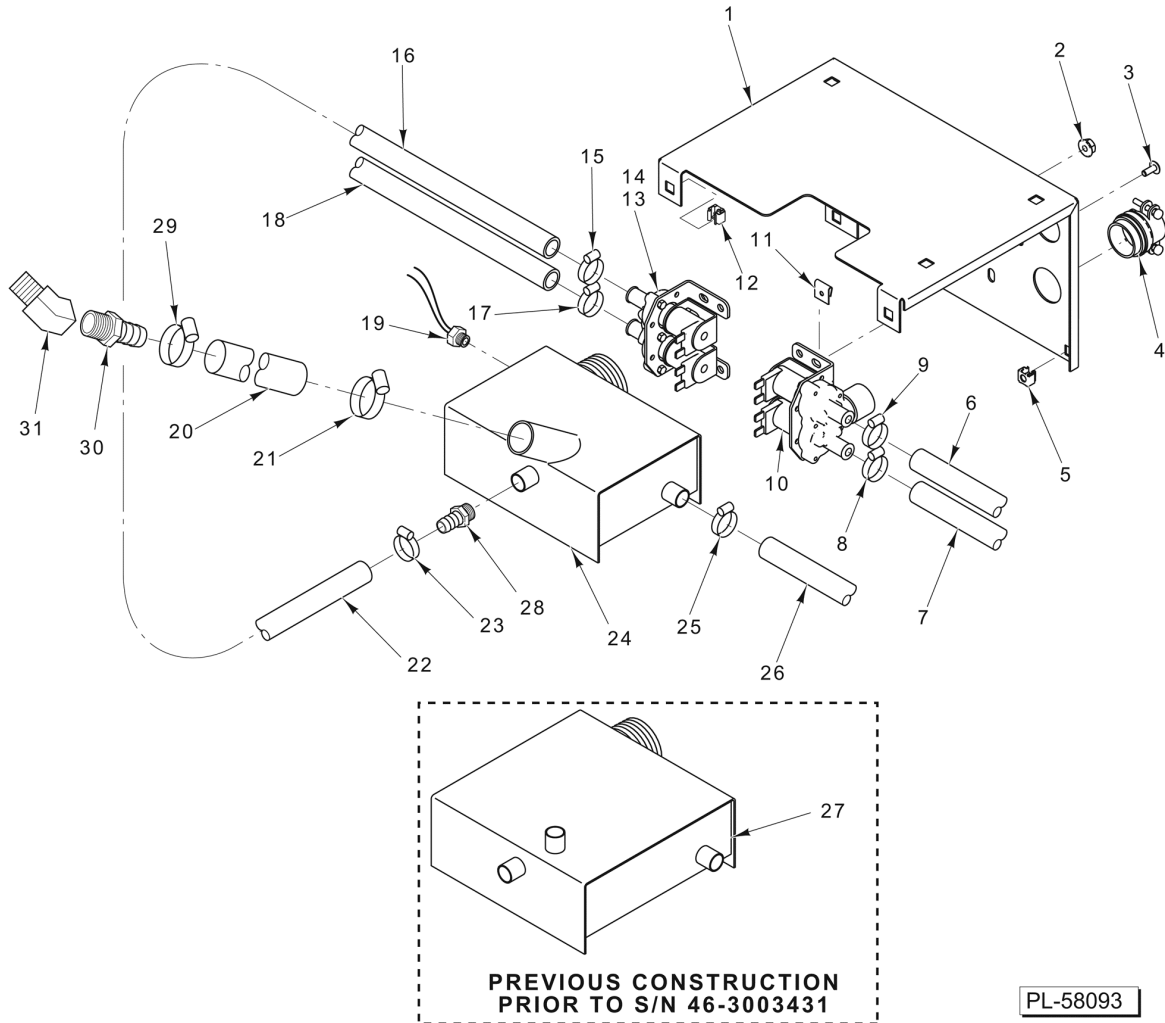

CABINET VALVE

CABINET VALVE

ILLUS.	PART NO.	NAME OF PART	AMT.
PL-58093			
1	00-856737-00001	Bracket - Valve Cabinet.....	1
2	NS-038-04	Lock Nut 1/4-20.....	2
3	SC-053-02	Mach. Screw 10-24 x 1/2 Slotted Truss Hd. (SST).....	4
4	FE-026-41	Connector - Conduit.....	1
5	NS-049-01	Panel Nut 10-24.....	2
6	00-557681	Hose - Condensate Box Line (14 In.).....	1
7	00-557681	Hose - Condensate Box Line (14 In.).....	1
8	00-557970	Clamp - Hose (20mm).....	1
9	00-557970	Clamp - Hose (20mm).....	1
10	00-856720-00002	Valve - Dual Water 3.8 - 0.15 GPM.....	1
11	NS-048-97	Panel Nut 10-24.....	4
12	NS-049-03	Panel Nut 1/4-20.....	5
13	00-856720-00006	Valve - Dual Water 4.8 - 1.35 GPM (5-Pan).....	1
14	00-856720-00004	Valve - Dual Water 4.8 - 0.75 GPM (3-Pan).....	1
15	00-557970	Clamp - Hose (20mm).....	1
16	00-557681	Hose - Condensate Box Line (14 In.).....	1
17	00-557970	Clamp - Hose (20mm).....	1
18	00-557681	Hose - Compartment Condensate Line (30 In.).....	1
19	00-855607-00001	Thermostat - Condensate.....	1
20	00-557477	Hose - Compartment Drain Line (3 In.) (7 In.).....	1
21	00-558071	Clamp.....	1
22	00-557681	Hose - Condensate Box Line (14 In.).....	1
23	00-557970	Clamp - Hose (20mm).....	1
24	00-857709-00001	Box - Condensate Weldment (Current Construction).....	1
25	00-557847	Clamp - Hose.....	1
26	00-557477	Hose - Compartment Drain Line (3 In.).....	1
27	00-856734-00001	Box - Condensate Weldment (Previous Construction).....	1
28	FP-090-58	Pipe 3/4 x 2 TBE (SST).....	1
29	00-558071	Clamp.....	1
30	FP-091-18	Pipe 1 x 1-1/8 TOE (SST).....	1
31	FP-013-25	Elbow 1 x 45 Deg.....	1