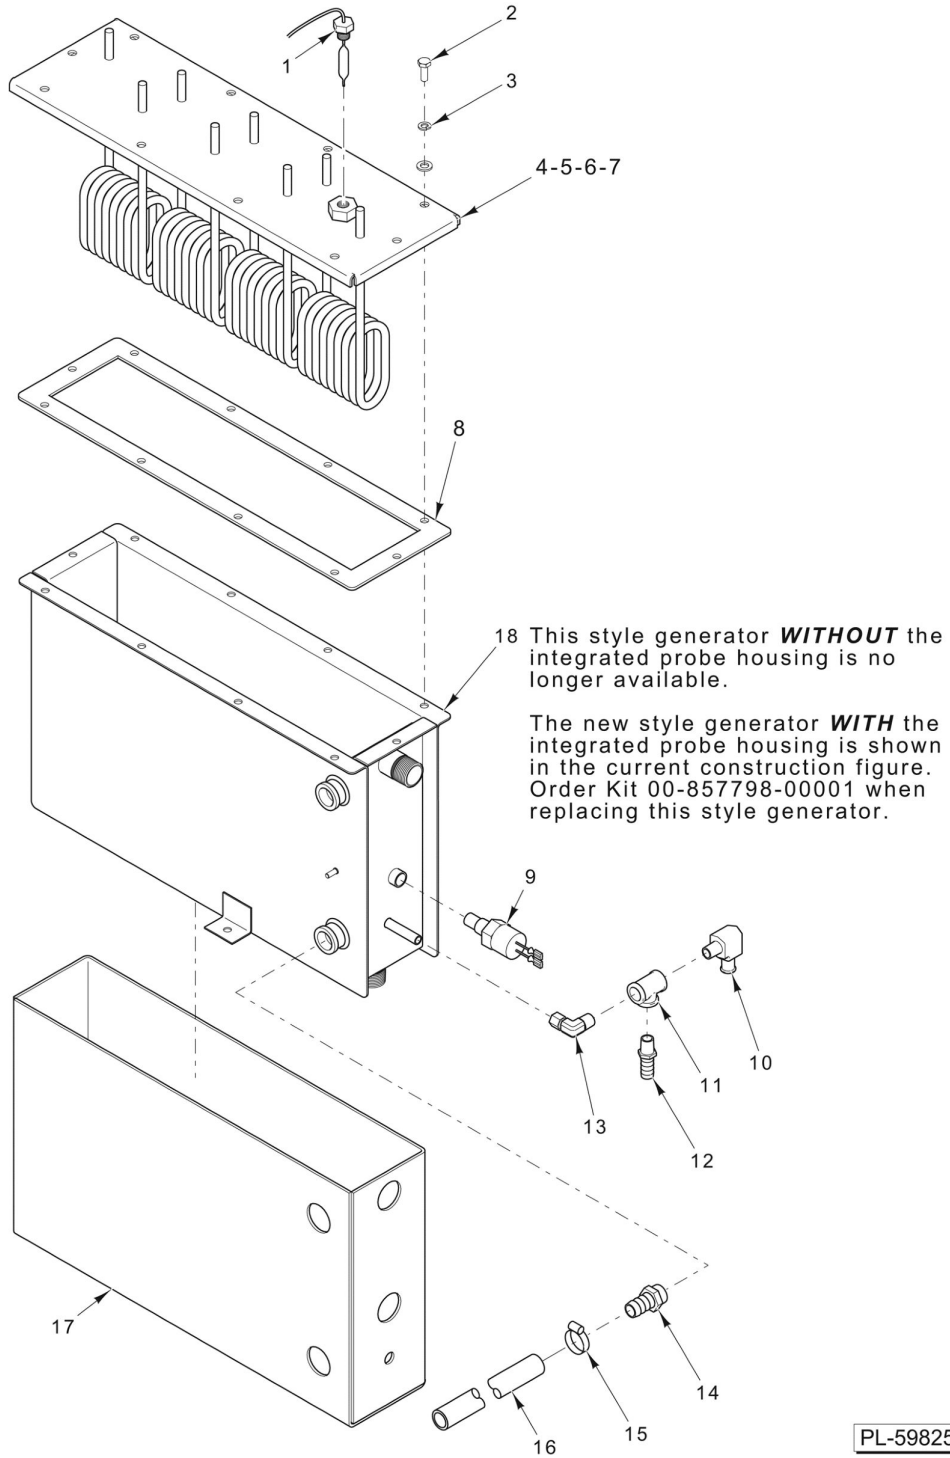

GENERATOR MANIFOLD (3-PAN)

GENERATOR MANIFOLD (3-PAN)

ILLUS.	PART NO.	NAME OF PART	AMT.
PL-59821			
1	FP-090-70	Elbow 3/4 Pipe 90 Deg. (Brass).....	1
2	FP-083-99	Coupling - Reducing 1 to 3/4 (Brass).....	1
3	FP-090-70	Elbow 3/4 Pipe 90 Deg. (Brass).....	1
4	00-856774-00001	Insulation - Super Heater.....	1
5	00-557475	Hose 5/8 ID x 0.955 OD (1.66 Ft.) (Blue).....	1
6	00-557792	Hose (White).....	1
7	00-557718	Clamp - Hose #10 (For Blue Hose).....	1
8	00-557846	Clamp (For White Hose).....	1
9	FP-090-49	Pipe 1 x 8 (Brass).....	1
10	FP-019-40	Tee - Pipe 1 x 3/4 x 3/4 (Brass).....	AR
11	FP-027-22	Bushing - Pipe 3/4 to 1/2 (Brass) (For White Hose).....	1
12	FP-090-31	Fitting - Hose 5/8 Hose to 3/4 MPT (Brass) (For Blue Hose).....	1
13	FP-091-09	Fitting - Hose 3/4 Hose to 1/2 MPT (Brass) (For White Hose).....	1
14	00-856709-00001	Heater - Super Heater (208/240 V.).....	1
15	00-856709-00002	Heater - Super Heater (480 V.).....	1

GENERATOR MANIFOLD (5-PAN)

GENERATOR MANIFOLD (5-PAN)

ILLUS.	PART NO.	NAME OF PART	AMT.
PL-59823			
1	FP-015-23	Elbow 3/4 x 90 Deg. (Brass).....	1
2	FP-041-66	Pipe 3/4 x 3 TBE (Brass).....	1
3	FP-015-23	Elbow 3/4 x 90 Deg. (Brass).....	1
4	00-856774-00001	Insulation - Super Heater.....	1
5	00-557475	Hose 5/8 ID x 0.955 OD (1.66 Ft.) (Blue).....	1
6	00-557792	Hose (White).....	1
7	00-557718	Clamp - Hose #10 (For Blue Hose).....	1
8	00-557846	Clamp (For White Hose).....	1
9	FP-090-49	Pipe 1 x 8 (Brass).....	1
10	FP-019-40	Tee - Pipe 1 x 3/4 x 3/4 (Brass).....	AR
11	FP-027-22	Bushing - Pipe 3/4 to 1/2 (Brass) (For White Hose).....	1
12	FP-090-31	Fitting - Hose 5/8 Hose to 3/4 MPT (Brass) (For Blue Hose).....	1
13	FP-091-09	Fitting - Hose 3/4 Hose to 1/2 MPT (Brass) (For White Hose).....	1
14	00-856709-00001	Heater - Super Heater (208/240 V.).....	1
15	00-856709-00002	Heater - Super Heater (480 V.).....	1