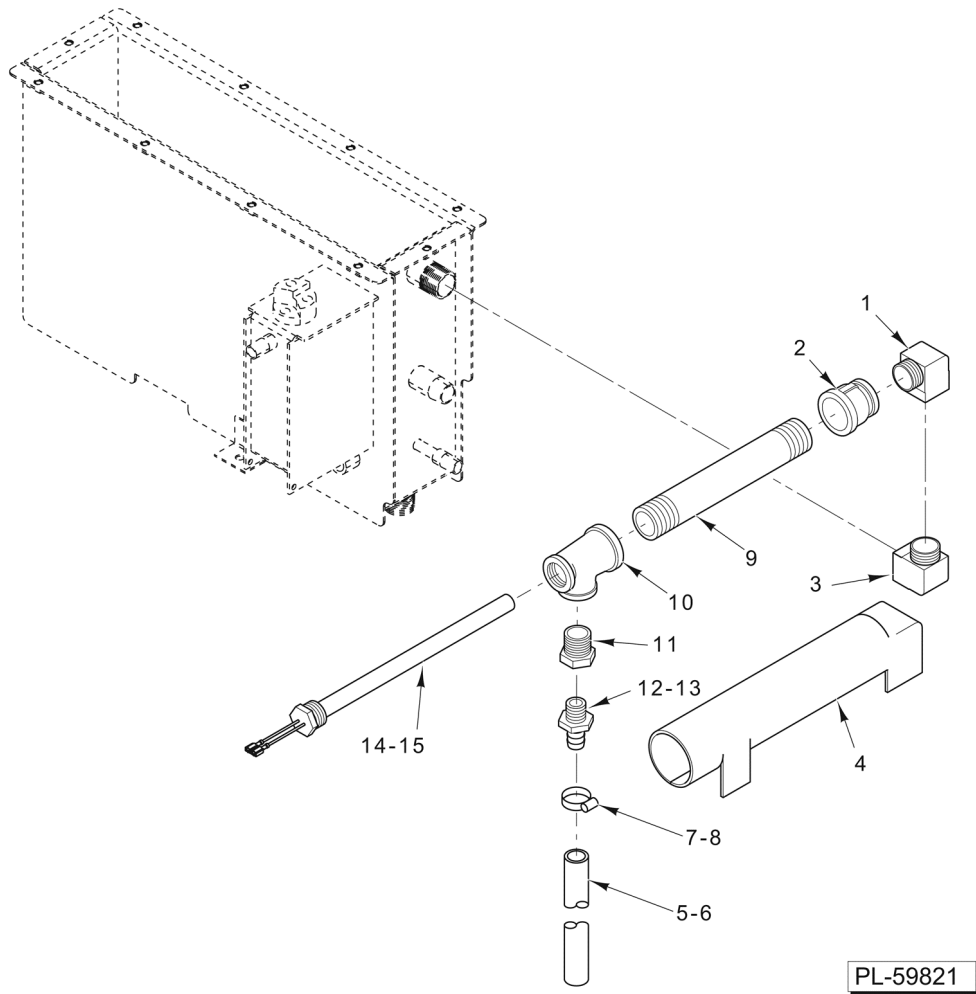

GENERATOR MANIFOLD (3-PAN)

GENERATOR MANIFOLD (3-PAN)

ILLUS.	PART NO.	NAME OF PART	AMT.
PL-59821			
1	FP-090-70	Elbow 3/4 Pipe 90 Deg. (Brass).....	1
2	FP-083-99	Coupling - Reducing 1 to 3/4 (Brass).....	1
3	FP-090-70	Elbow 3/4 Pipe 90 Deg. (Brass).....	1
4	00-856774-00001	Insulation - Super Heater.....	1
5	00-557475	Hose 5/8 ID x 0.955 OD (1.66 Ft.) (Blue).....	1
6	00-557792	Hose (White).....	1
7	00-557718	Clamp - Hose #10 (For Blue Hose).....	1
8	00-557846	Clamp (For White Hose).....	1
9	FP-090-49	Pipe 1 x 8 (Brass).....	1
10	FP-019-40	Tee - Pipe 1 x 3/4 x 3/4 (Brass).....	AR
11	FP-027-22	Bushing - Pipe 3/4 to 1/2 (Brass) (For White Hose).....	1
12	FP-090-31	Fitting - Hose 5/8 Hose to 3/4 MPT (Brass) (For Blue Hose).....	1
13	FP-091-09	Fitting - Hose 3/4 Hose to 1/2 MPT (Brass) (For White Hose).....	1
14	00-856709-00001	Heater - Super Heater (208/240 V.).....	1
15	00-856709-00002	Heater - Super Heater (480 V.).....	1