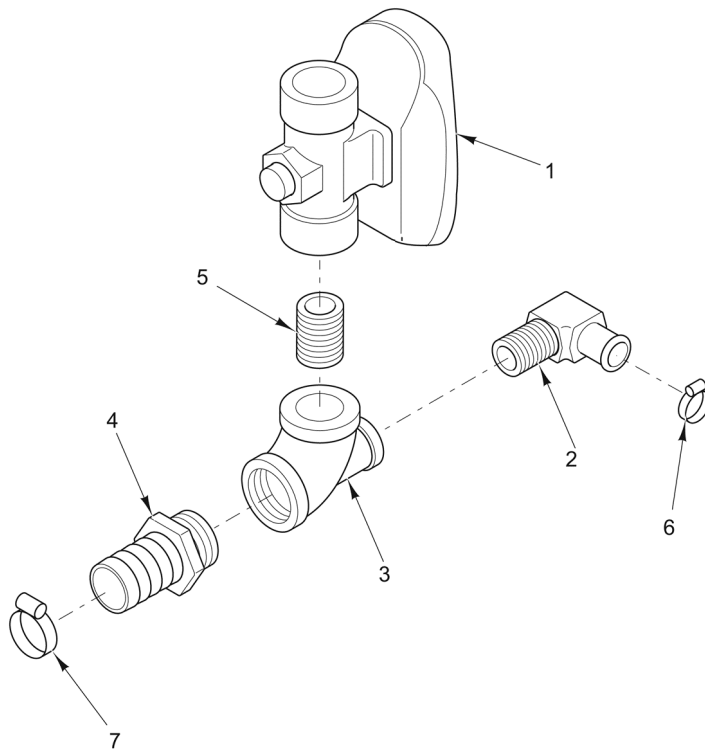

PL-59830

GENERATOR DRAIN

GENERATOR DRAIN

ILLUS.	PART NO.	NAME OF PART	AMT.
PL-59830			
1	00-856718-00001	Drain Valve - Generator.....	1
2	FP-090-56	Fitting - Hose.....	1
3	FP-085-65	Tee - Pipe 3/4 x 3/4 x 3/4.....	1
4	FP-090-51	Fitting - Hose.....	1
5	FP-036-92	Pipe 3/4 x 1-3/8 TBE.....	1
6	00-557970	Clamp - Hose (20mm).....	1
7	00-557847	Clamp - Hose.....	1