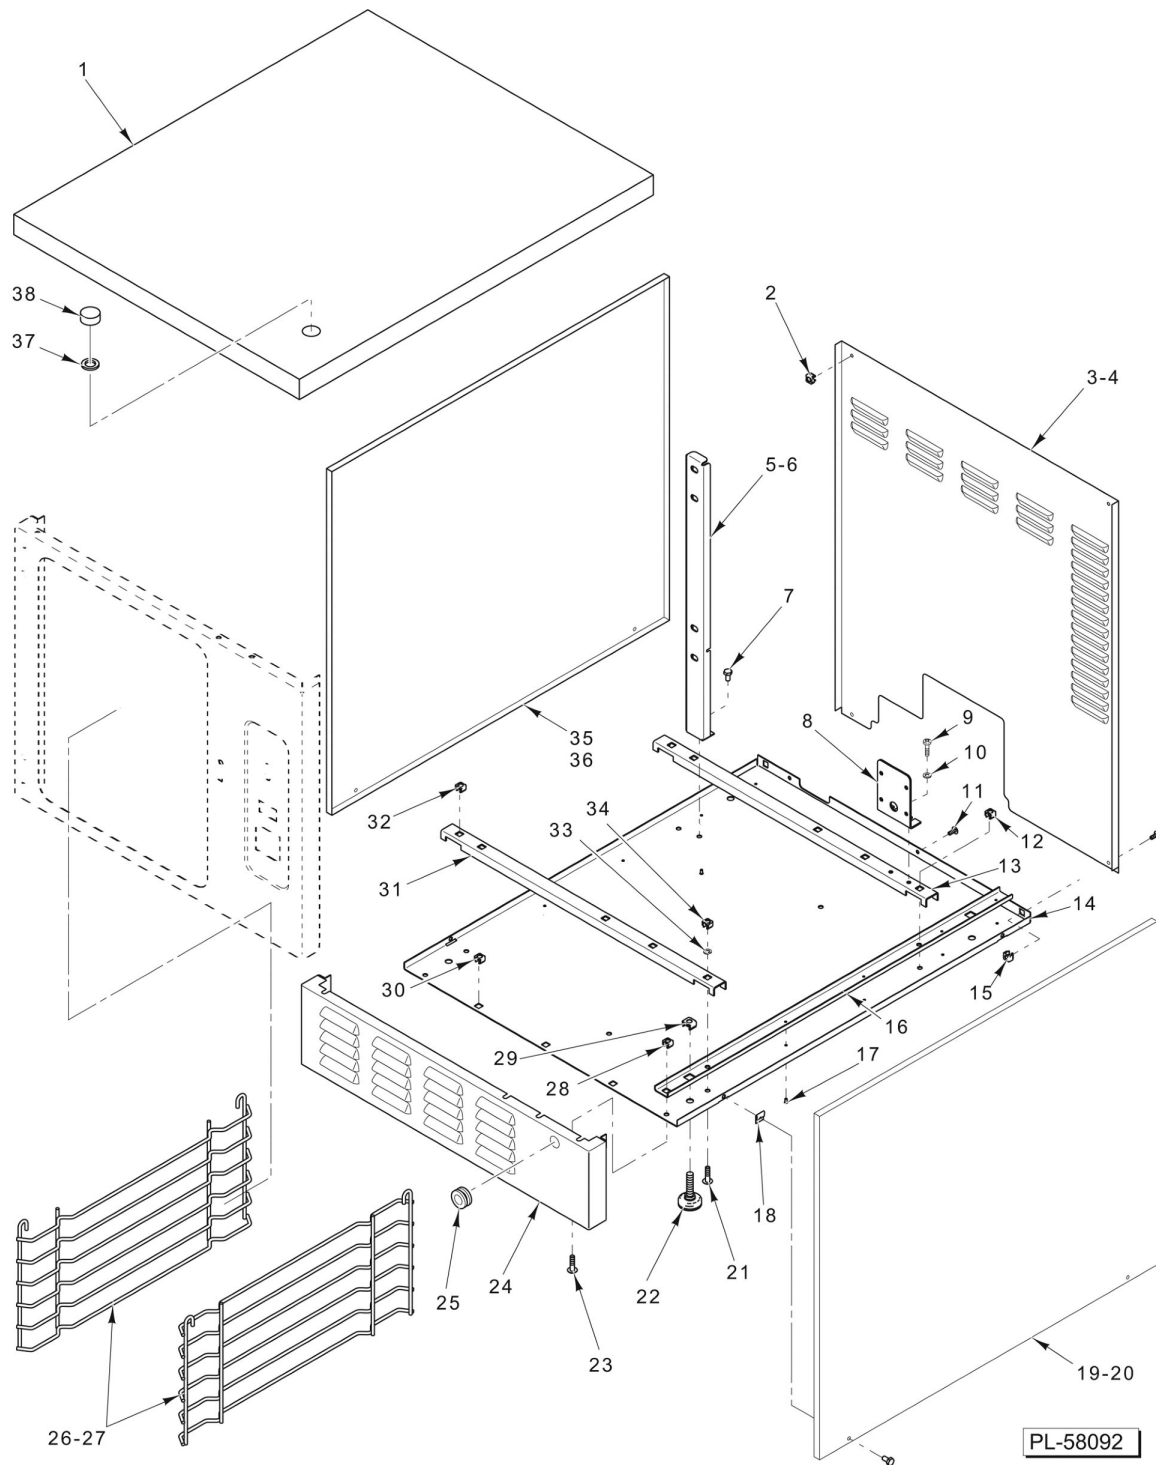

CABINET

CABINET

ILLUS. PL-58092	PART NO.	NAME OF PART	AMT.
1	00-855547-00002	Panel - Top.....	1
2	NS-049-01	Panel Nut 10-24.....	2
3	00-856733-00001	Back Panel - Cabinet (3-Pan).....	1
4	00-856733-00002	Back Panel - Cabinet (5-Pan).....	1
5	00-856747-00001	Support Channel - Cabinet (3-Pan).....	5
6	00-856747-00002	Support Channel - Cabinet (5-Pan).....	5
7	SC-041-50	Cap Screw 1/4-20 x 1/2 Hex Hd. (SST).....	4
8	00-857020-00001	Bracket - High Limit Mounting.....	1
9	SD-019-29	Self-Tapping Screw 6-20 x 1/2 Phil. Pan Hd., Type B.....	4
10	WS-002-45	Washer.....	2
11	SC-053-02	Mach. Screw 10-24 x 1/2 Slotted Truss Hd. (SST).....	2
12	NS-049-03	Panel Nut 1/4-20.....	1
13	00-856740-00001	Cross Channel - Base (Cabinet).....	1
14	00-856726-00001	Panel - Cabinet Base.....	5
15	NS-049-01	Panel Nut 10-24.....	2
16	00-856739-00001	Channel - Cabinet Base.....	1
17	RS-030-08	Rivet - Dome 1/8 In.....	8
18	00-854766-00001	Nut - Speed 3 Type.....	4
19	00-856731-00001	Side Panel - Cabinet (3-Pan).....	1
20	00-856731-00002	Side Panel - Cabinet (5-Pan).....	1
21	SC-115-70	Mach. Screw 1/4-20 x 1 Slotted Truss Hd. (SST).....	4
22	00-856760-00001	Leg - Leveling (Counter Top).....	4
23	SC-115-70	Mach. Screw 1/4-20 x 1 Slotted Truss Hd. (SST).....	2
24	00-855314-00001	Apron - Cabinet.....	1
25	PB-004-38	Plug - Button (3/4).....	1
26	00-855355-00001	Rack - Wire (3-Pan).....	2
27	00-855355-00002	Rack - Wire (5-Pan).....	2
28	NS-049-03	Panel Nut 1/4-20.....	1
29	NS-049-02	Panel Nut 3/8-16.....	2
30	NS-049-01	Panel Nut 10-24.....	5
31	00-856740-00001	Cross Channel - Base (Cabinet).....	1
32	NS-049-03	Panel Nut 1/4-20.....	4
33	WL-006-17	Lockwasher 1/4 Helical (SST).....	5
34	NS-049-02	Panel Nut 3/8-16.....	1
35	00-856731-00001	Side Panel - Cabinet (3-Pan).....	1
36	00-856731-00002	Side Panel - Cabinet (5-Pan).....	1
37	00-856769-00001	O-Ring 1/8 In. Thk.....	1
38	FP-090-60	Fitting - Hose (Round Hose Cap 3/4 NH Thread) (Brass) (Delime).....	1