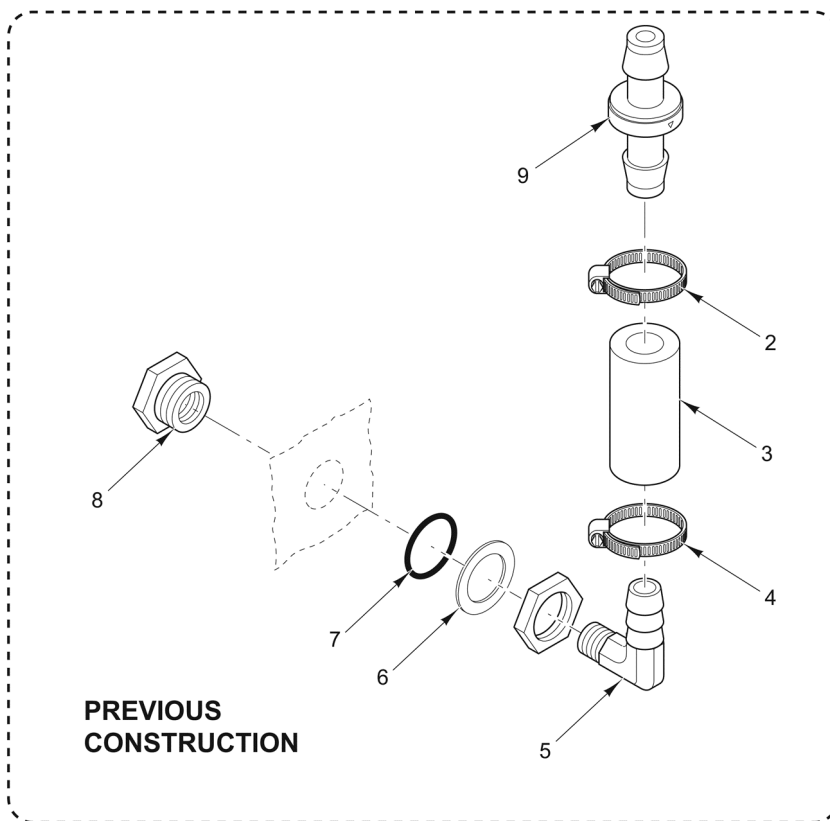

PL-58094

COMPARTMENT VACUUM BREAKER

COMPARTMENT VACUUM BREAKER

ILLUS.	PART NO.	NAME OF PART	AMT.
PL-58094			
1	00-857625-00001	Valve - Check (Current Construction).....	1
2	00-557718	Clamp - Hose #10.....	1
3	00-557473	Tube Line - Compartment Vacuum.....	1
4	00-557718	Clamp - Hose #10.....	2
5	FP-090-71	Fitting - Hose 3/8 Hose by 1/8 NPT (Brass).....	1
6	WS-010-26	Washer.....	1
7	00-856769-00001	O-Ring 1/8 In. Thk.....	1
8	FP-090-36	Coupling - Anchor 1/8 (Brass).....	1
9	00-856755-00001	Valve - Check (Previous Construction).....	1