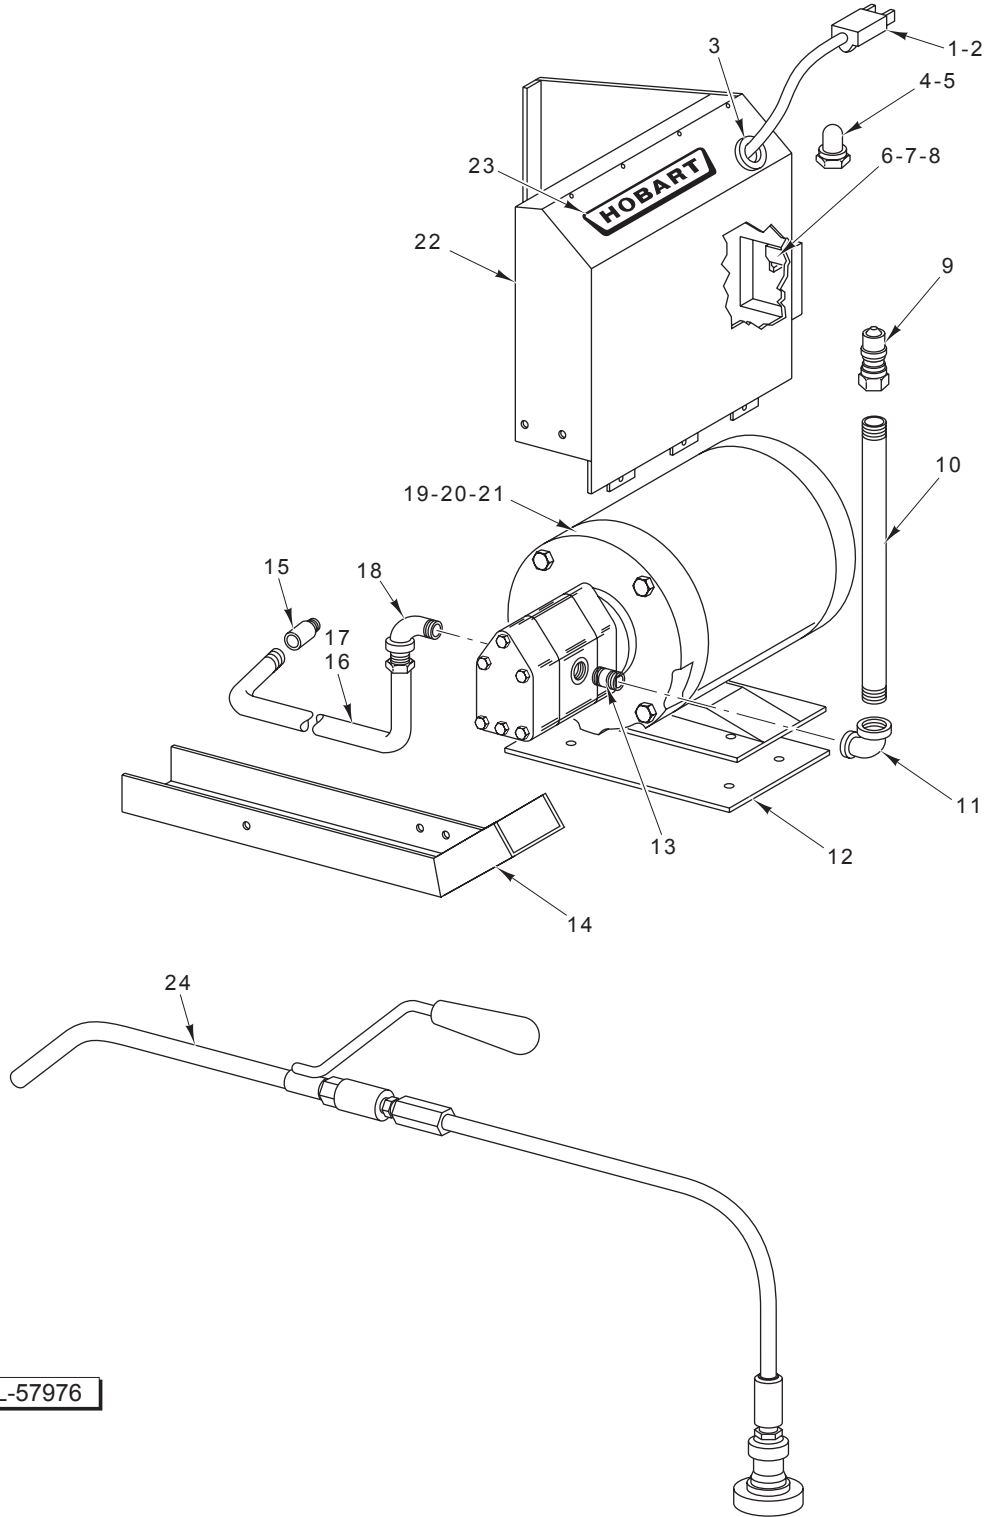

FILTER VESSEL

FILTER VESSEL

ILLUS.	PART NO.	NAME OF PART	AMT.
PL-57946			
1	00-419490-000G2	Vessel Assy.	1
2	NS-025-06	Castle Nut 1/4-20 (SST)	2
3	NS-041-04	Lock Nut 1/4-20 Eslok (SST)	2
4	WS-004-33	Washer	4
5	SC-116-19	Shoulder Bolt 1/4-20 x 3/4	2
6	00-419493-000G1	Handle – Vessel Assy.	1
7	00-415342-00001	Caster – Swivel (Rear)	2
8	00-403971-00002	Pin – Axle	2
9	00-417850-00001	Clip – Hitch Pin	2
10	00-418076-000G1	Bracket (RH)	1
11	00-415342-00002	Wheel (Front)	2
12	00-417769-00001	Base – Pump	1
13	00-417788-00001	Bracket (LH)	1
14	00-418598-000G1	Pan – Crumb Screen Assy.	1

PL-57976

MOTOR AND PIPING

MOTOR AND PIPING

ILLUS. PL-57976	PART NO.	NAME OF PART	AMT.
1	00-418956-000G3	Power Cord (115 V.)	1
2	00-418956-000G4	Power Cord (200-240 V.)	1
3	FE-024-25	Strain Relief	1
4	00-417932-00001	Boot (120 V.)	1
5	00-424423-00002	Boot (208-240 V.)	1
6	00-411496-000A8	Switch – Toggle (Double Pole W/Center Off) (120 V.)	1
7	00-424423-00001	Switch – Toggle (208-240 V.)	1
8	00-414270-00002	Insulator – Switch (Fish Paper)	1
9	00-418781-00001	Valve – Quick Disconnect	1
10	FP-089-66	Pipe 1/2 x 8 In.	1
11	FP-077-68	Elbow 1/2 90 Deg.	1
12	00-417920-00001	Gasket – Hose	1
13	FP-035-91	Pipe Nipple 1/2 x 1.25	1
14	00-417904-00002	Plate – Skid	1
15	FP-086-89	Fitting Tube Straight	1
16	00-417891-000G1	Heater Assy. (120 V.)	1
17	00-417891-000G2	Heater Assy. (240 V.)	1
18	FP-086-90	Tube 90 Deg.	1
19	00-417792-00001	Pump & Motor Assy. (115 V., 60 Hz.)	1
20	00-417792-00003	Pump & Motor Assy. (208 V., 50/60 Hz.)	1
21	00-417792-00004	Pump & Motor Assy. (230 V., 50/60 Hz.)	1
22	00-417950-000G1	Cover – Motor & Switch (Order Item 8)	1
23	00-118363	Logo – Hobart	1
24	00-422281-00005	Hose – Tank Wash Assy. (6 Ft.)	1