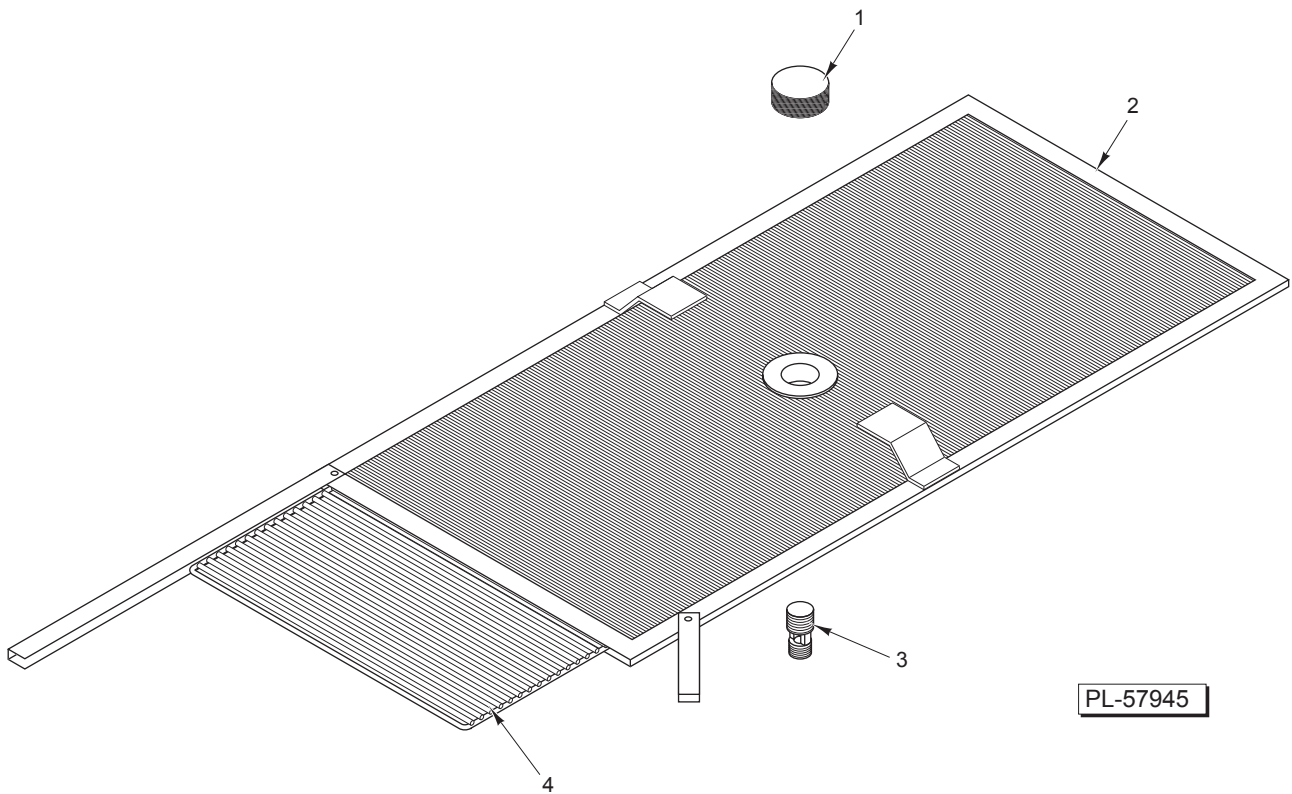

CATALOG OF REPLACEMENT PARTS

PORTABLE FILTER

85HMF

ML-136439

Table of Contents

3	PAPERLESS FILTER
5	FILTER VESSEL
7	MOTOR AND PIPING

PAPERLESS FILTER

ILLUS.	PART NO.	NAME OF PART	AMT.
PL-57945			
1	00-422554-00001	Knob – Knurl	1
2	00-422545-00003	Filter Element	1
3	00-422467-00001	Pipe – Suction	1
4	00-422552-00003	Insert	1

FILTER VESSEL

FILTER VESSEL

ILLUS.	PART NO.	NAME OF PART	AMT.
PL-57946			
1	00-419490-000G2	Vessel Assy.	1
2	NS-025-06	Castle Nut 1/4-20 (SST)	2
3	NS-041-04	Lock Nut 1/4-20 Eslok (SST)	2
4	WS-004-33	Washer	4
5	SC-116-19	Shoulder Bolt 1/4-20 x 3/4	2
6	00-419493-000G1	Handle – Vessel Assy.	1
7	00-415342-00001	Caster – Swivel (Rear)	2
8	00-403971-00002	Pin – Axle	2
9	00-417850-00001	Clip – Hitch Pin	2
10	00-418076-000G1	Bracket (RH)	1
11	00-415342-00002	Wheel (Front)	2
12	00-417769-00001	Base – Pump	1
13	00-417788-00001	Bracket (LH)	1
14	00-418598-000G1	Pan – Crumb Screen Assy.	1