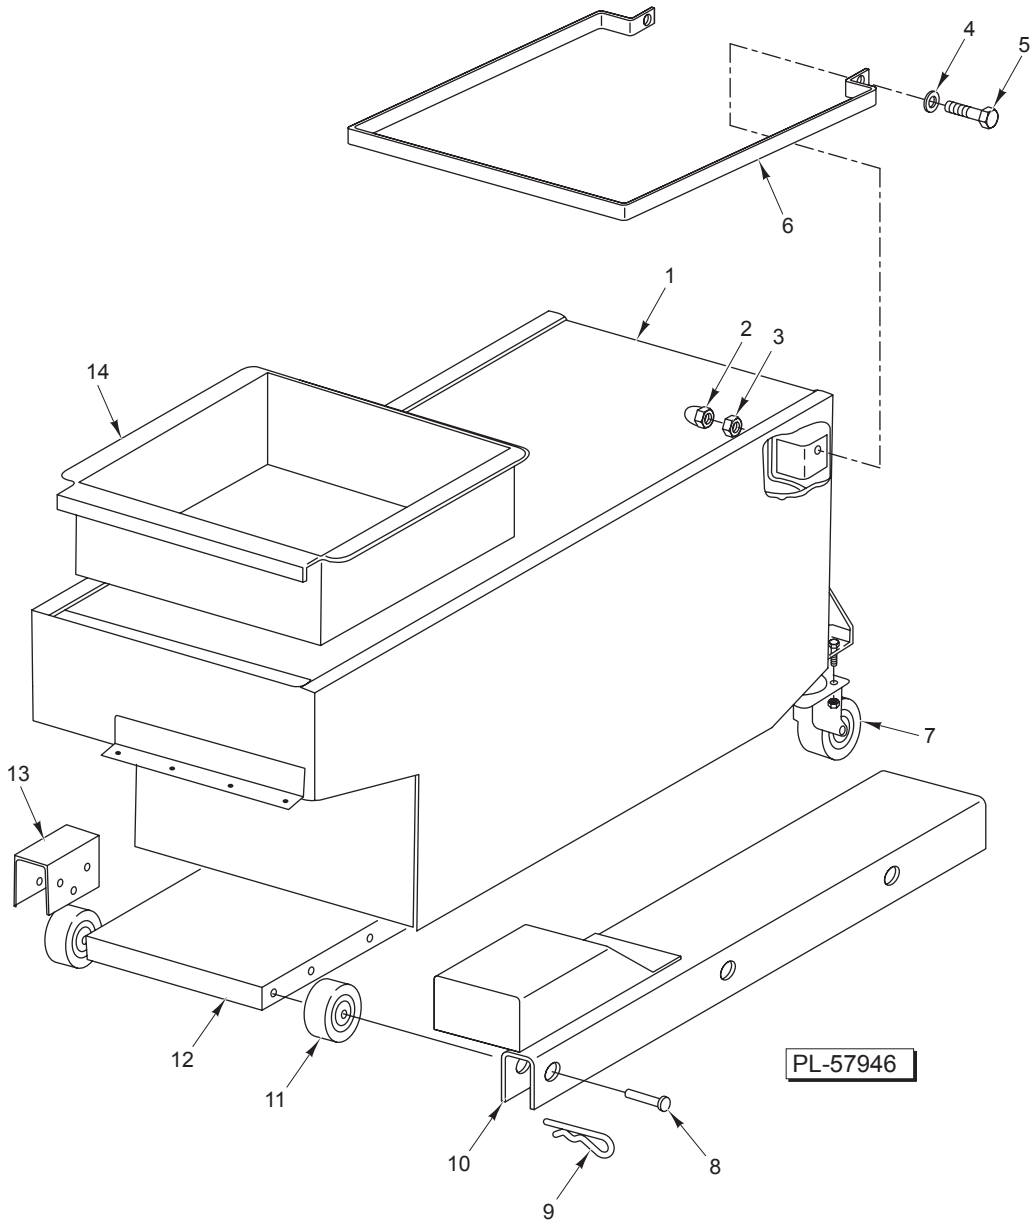

FILTER VESSEL

FILTER VESSEL

ILLUS.	PART NO.	NAME OF PART	AMT.
PL-57946			
1	00-419490-000G2	Vessel Assy.	1
2	NS-025-06	Castle Nut 1/4-20 (SST)	2
3	NS-041-04	Lock Nut 1/4-20 Eslok (SST)	2
4	WS-004-33	Washer	4
5	SC-116-19	Shoulder Bolt 1/4-20 x 3/4	2
6	00-419493-000G1	Handle – Vessel Assy.	1
7	00-415342-00001	Caster – Swivel (Rear)	2
8	00-403971-00002	Pin – Axle	2
9	00-417850-00001	Clip – Hitch Pin	2
10	00-418076-000G1	Bracket (RH)	1
11	00-415342-00002	Wheel (Front)	2
12	00-417769-00001	Base – Pump	1
13	00-417788-00001	Bracket (LH)	1
14	00-418598-000G1	Pan – Crumb Screen Assy.	1

PL-57976

MOTOR AND PIPING

MOTOR AND PIPING

ILLUS. PL-57976	PART NO.	NAME OF PART	AMT.
1	00-418956-000G3	Power Cord (115 V.)	1
2	00-418956-000G4	Power Cord (200-240 V.)	1
3	FE-024-25	Strain Relief	1
4	00-417932-00001	Boot (120 V.)	1
5	00-424423-00002	Boot (208-240 V.)	1
6	00-411496-000A8	Switch – Toggle (Double Pole W/Center Off) (120 V.)	1
7	00-424423-00001	Switch – Toggle (208-240 V.)	1
8	00-414270-00002	Insulator – Switch (Fish Paper)	1
9	00-418781-00001	Valve – Quick Disconnect	1
10	FP-089-66	Pipe 1/2 x 8 In.	1
11	FP-077-68	Elbow 1/2 90 Deg.	1
12	00-417920-00001	Gasket – Hose	1
13	FP-035-91	Pipe Nipple 1/2 x 1.25	1
14	00-417904-00002	Plate – Skid	1
15	FP-086-89	Fitting Tube Straight	1
16	00-417891-000G1	Heater Assy. (120 V.)	1
17	00-417891-000G2	Heater Assy. (240 V.)	1
18	FP-086-90	Tube 90 Deg.	1
19	00-417792-00001	Pump & Motor Assy. (115 V., 60 Hz.)	1
20	00-417792-00003	Pump & Motor Assy. (208 V., 50/60 Hz.)	1
21	00-417792-00004	Pump & Motor Assy. (230 V., 50/60 Hz.)	1
22	00-417950-000G1	Cover – Motor & Switch (Order Item 8)	1
23	00-118363	Logo – Hobart	1
24	00-422281-00005	Hose – Tank Wash Assy. (6 Ft.)	1