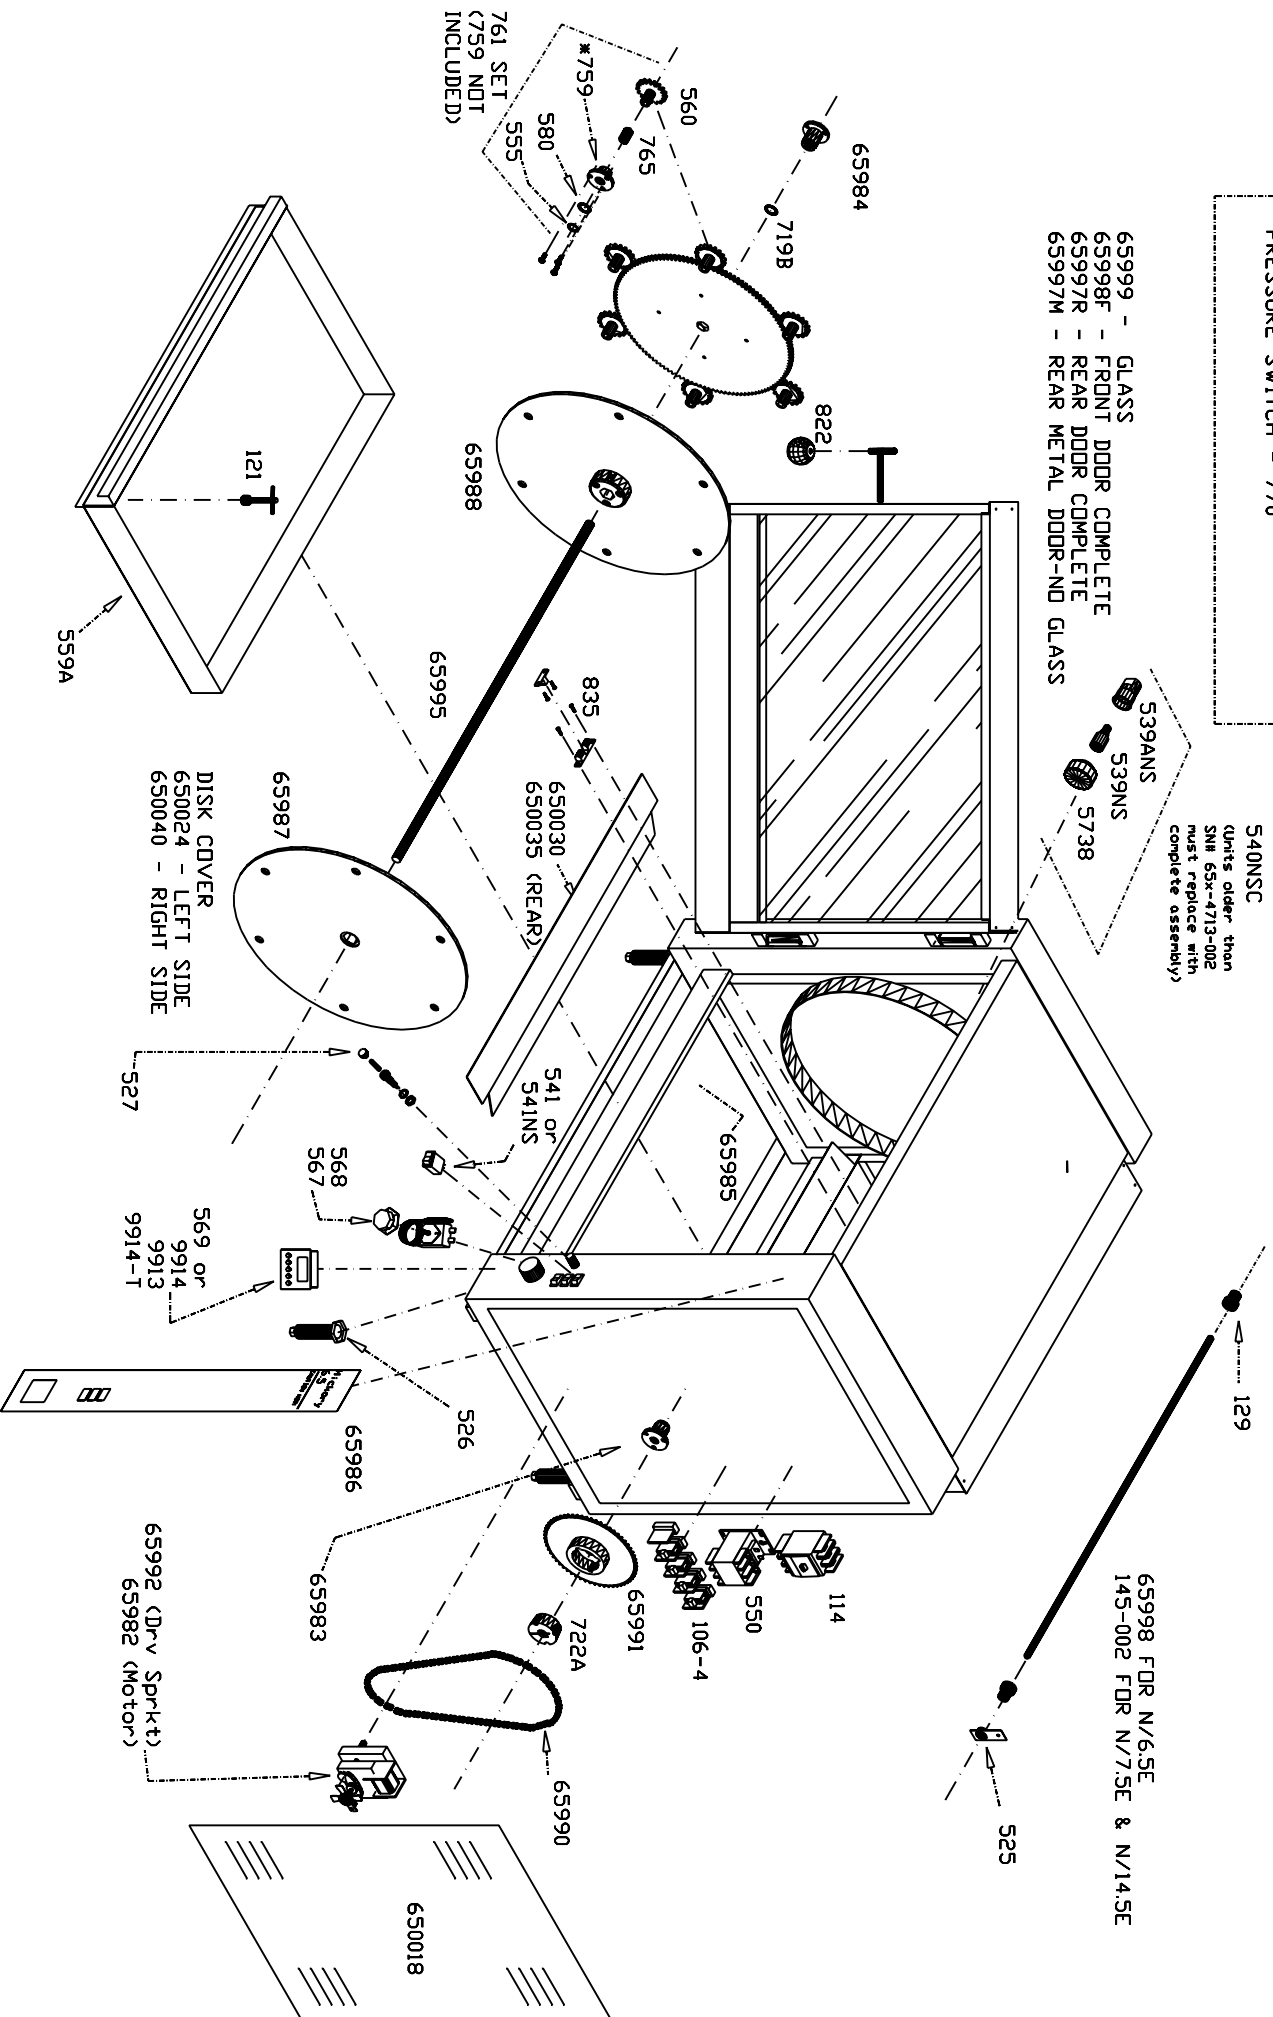

MODELS N/6:SE & N/6:SG & N/7:SE
 Revised: 04/10/19

- GAS PARTS FOR MODELS 6:SG
 BURNER - 730
 BURNER DRIFICE - 65N #32 (NAT GAS)
 - 65P #49 (LP GAS)
 IGNITOR - 65736TBN (NAT GAS)
 - 65736TBP (LP GAS)
 IGNITION MODULE - 537
 BLOWER - 774
 PRESSURE SWITCH - 770

540NSC
 Units older than
 SN# 65x-4713-002
 must replace with
 complete assembly)

- 65999 - GLASS
 65998F - FRONT DDOR COMPLETE
 65997R - REAR DDOR COMPLETE
 65997M - REAR METAL DDOR-ND GLASS

65998 FOR N/6:SE
 145-002 FOR N/7:SE & N/14:SE