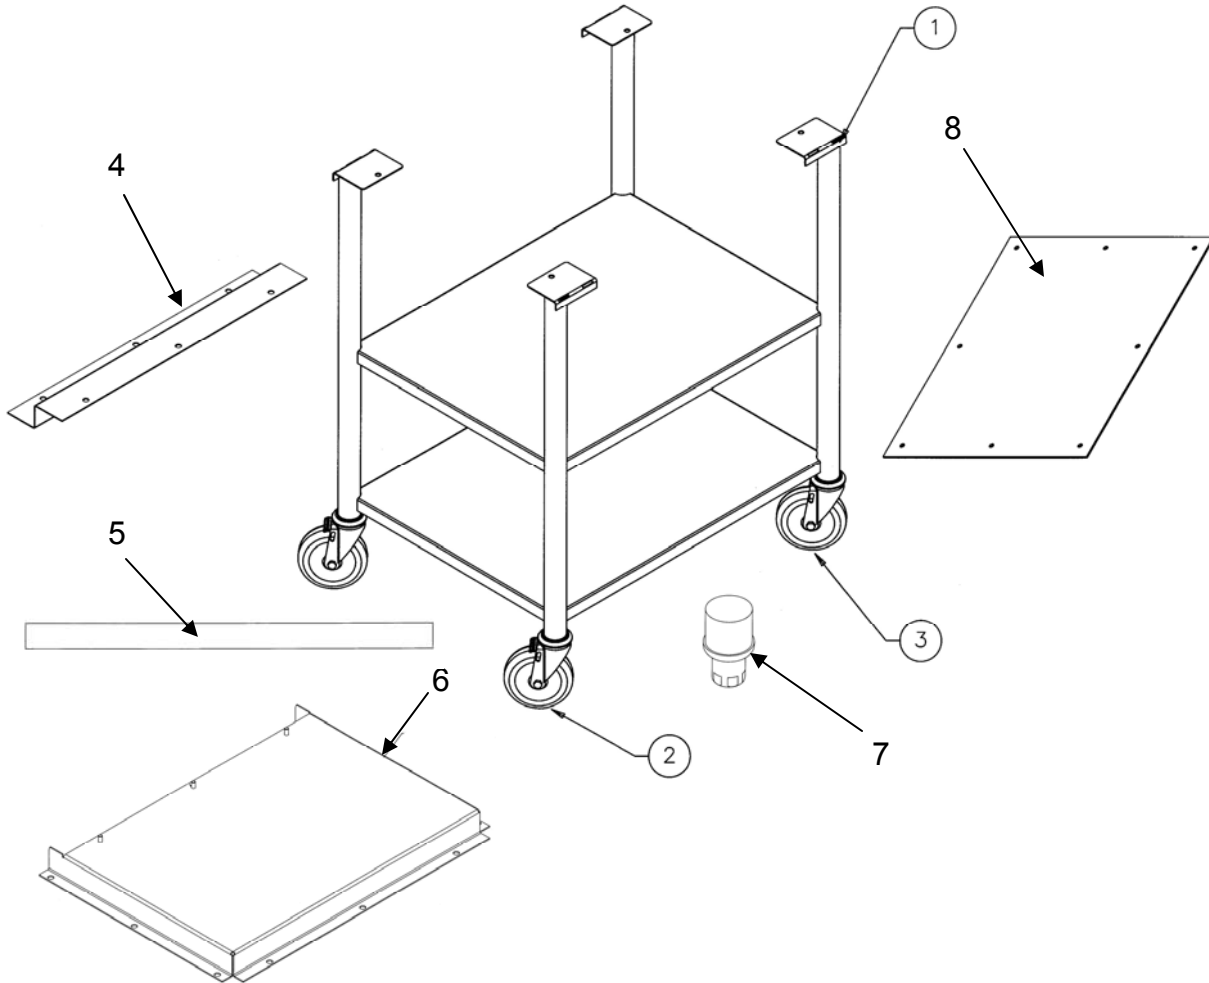

HHS-983 (983 stand) PARTS LIST

<u>Item No.</u>	<u>Part No.</u>	<u>Description</u>	<u>Qty. P/U</u>
1	24389	Assy – Leg & Support Weldment - Tall - Caster	1
1	24956	Assy – Leg & Support Weldment - Caster	1
1	27410	Assy – Leg & Support Weldment - Tall - Leg	1
1	24886	Assy – Leg & Support Weldment - Leg	1
2	23791	Caster – 5” Expan. Stem w/Lock	2
3	23790	Caster – 5” Expan. Stem w/o Lock	2
4	24852	Cover – Enclosure (before Jan. '04)	1
5	36627	Counter Weight Bar (before Jan. '04)	6
6	27400	Assy – Enclosure – Table – Tall (before Jan. '04)	1
7	26120	Foot – Adjustable	4
8	43100	Plate – Counter Weight (Jan. '04 & after)	9-std/13-tall
9*	NS02-002	Nut – Keps ¼-20 C	15