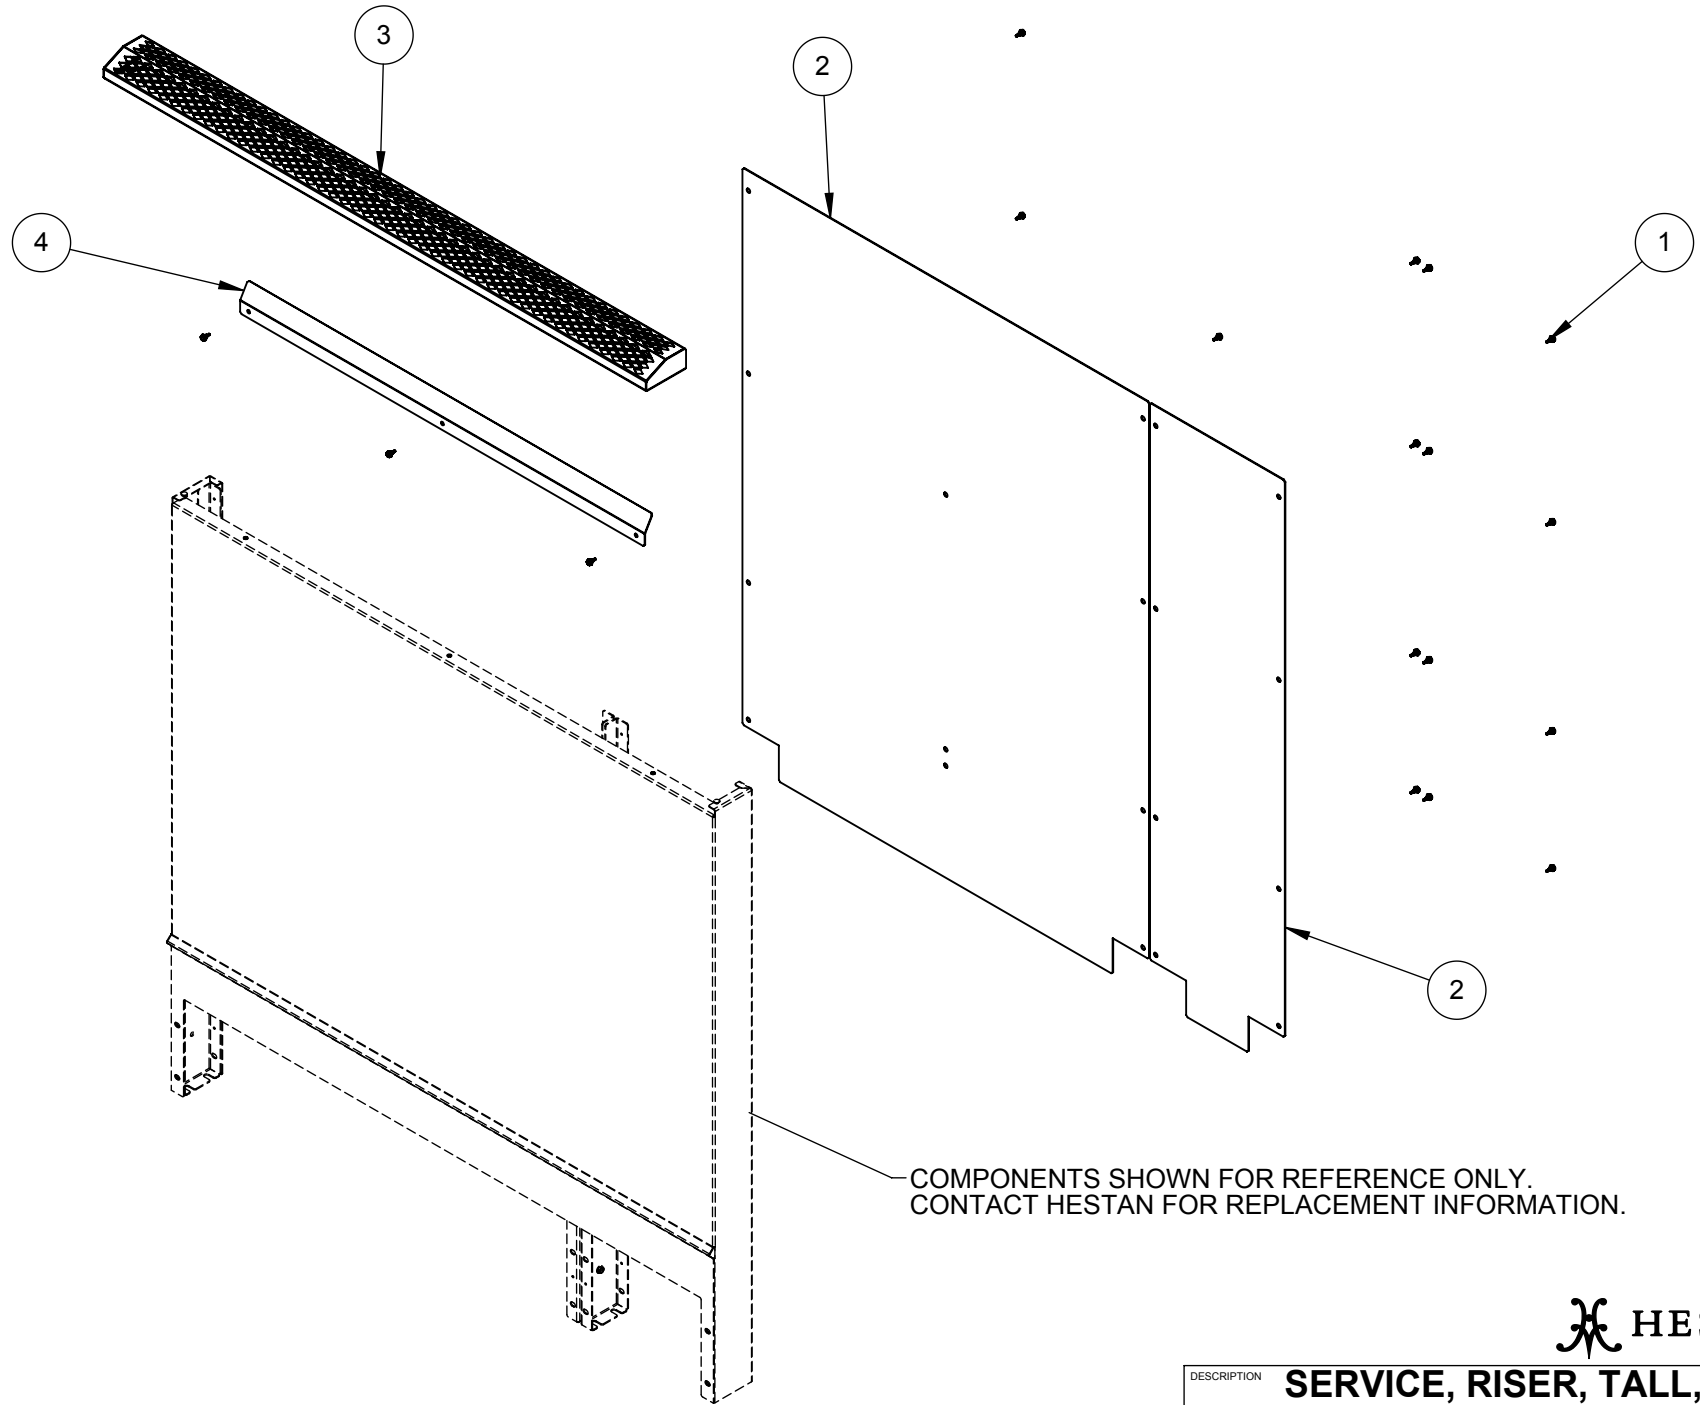

Commercial Service Parts

TALL RISER (HTR)

Hestan Commercial Corporation
3375 E. La Palma Ave.
Anaheim, CA 92806
(888) 905-7463

RETAIN THIS FOR FUTURE REFERENCE

Revised: May 15, 2020

COMPONENTS SHOWN FOR REFERENCE ONLY.
CONTACT HESTAN FOR REPLACEMENT INFORMATION.

NOTES:
HTR48 SHOWN FOR REFERENCE ONLY. REFER TO PARTS LIST
FOR SPECIFIC MODEL DETAILS.

 HESTAN

DESCRIPTION	SERVICE, RISER, TALL, ASSY
DRAWING NO	HTRXX-SERVICE