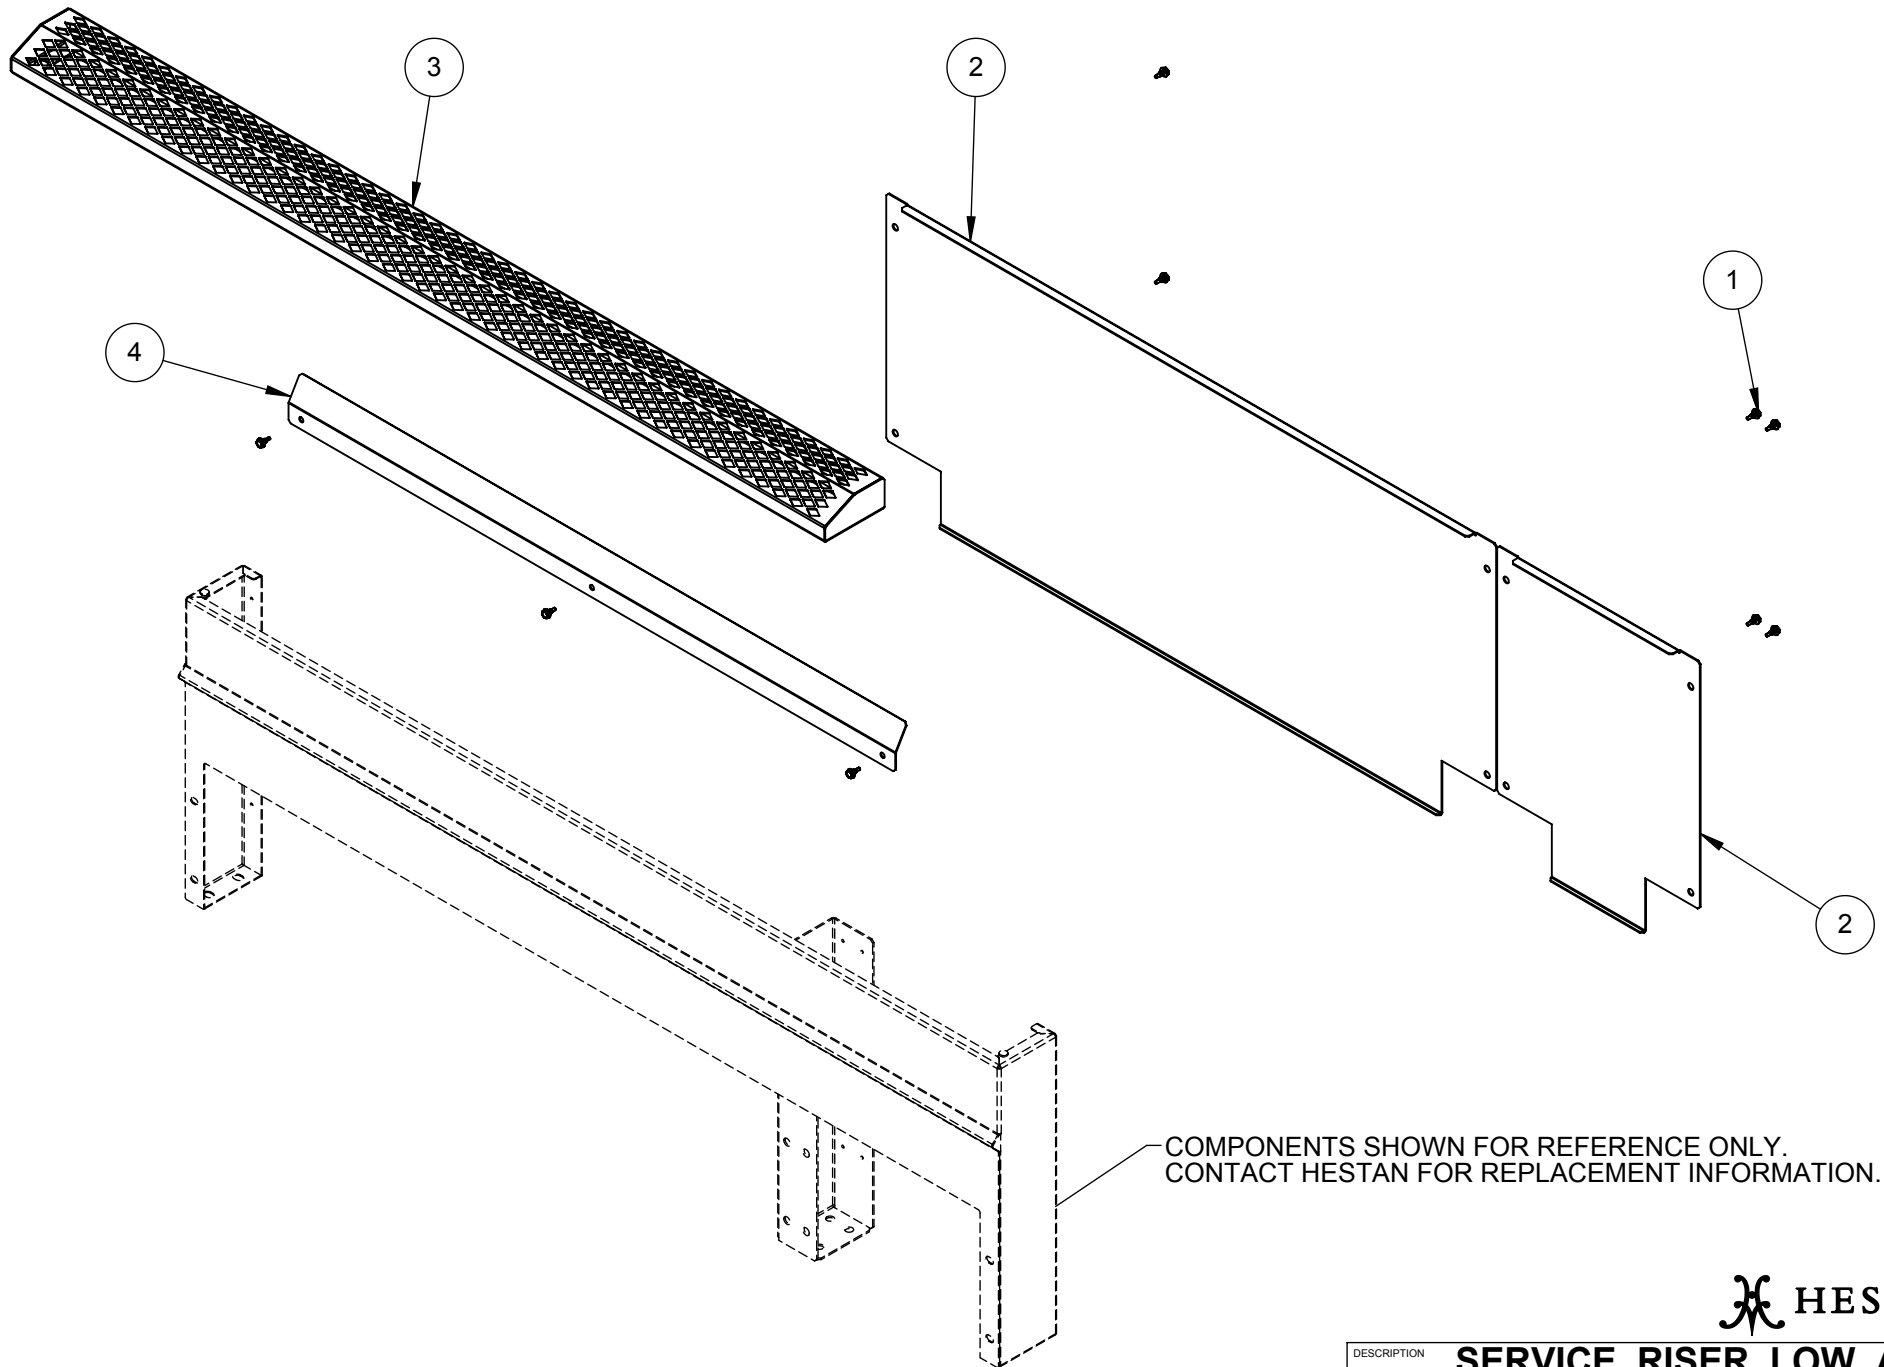

Commercial Service Parts

LOW RISER (HLR)

Hestan Commercial Corporation
3375 E. La Palma Ave.
Anaheim, CA 92806
(888) 905-7463

RETAIN THIS FOR FUTURE REFERENCE

Revised: May 15, 2020

NOTES:
HLR48 SHOWN FOR REFERENCE PURPOSES ONLY. REFER TO PARTS LIST FOR SPECIFIC MODEL DETAILS.

 HESTAN

DESCRIPTION	SERVICE, RISER, LOW, ASSY
DRAWING NO	HLRXX-SERVICE