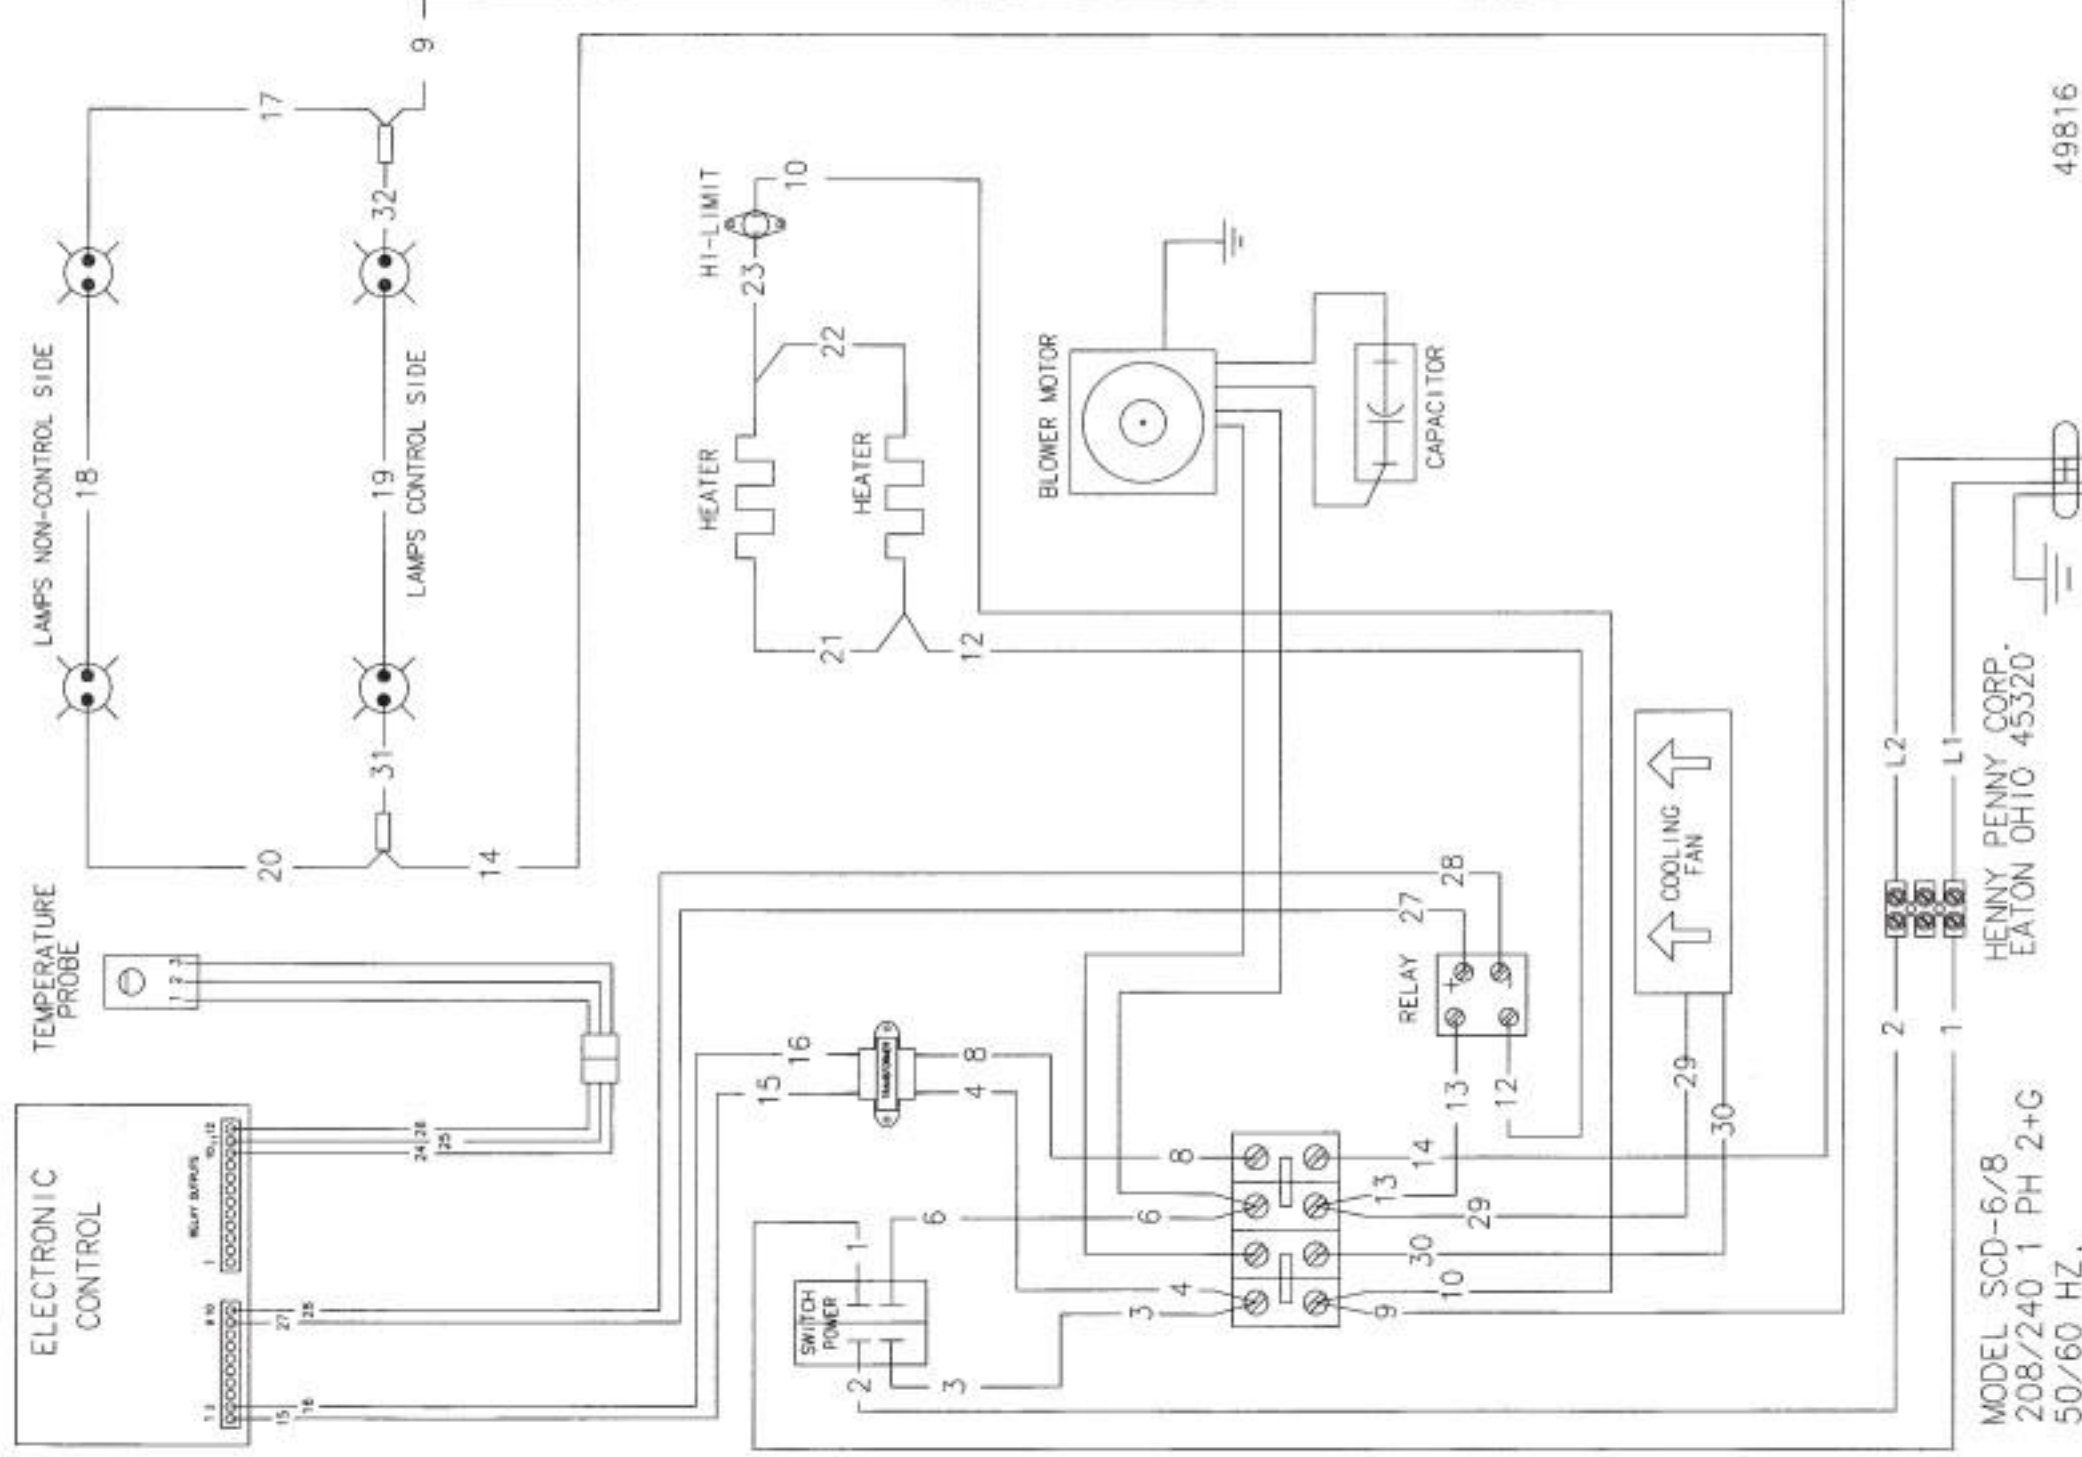

2-13. WIRING DIAGRAM

MODEL SCD-6/8
208/240 1 PH 2+G
50/60 HZ.

HENNY PENNY CORP.
EATON OHIO 45320

49816