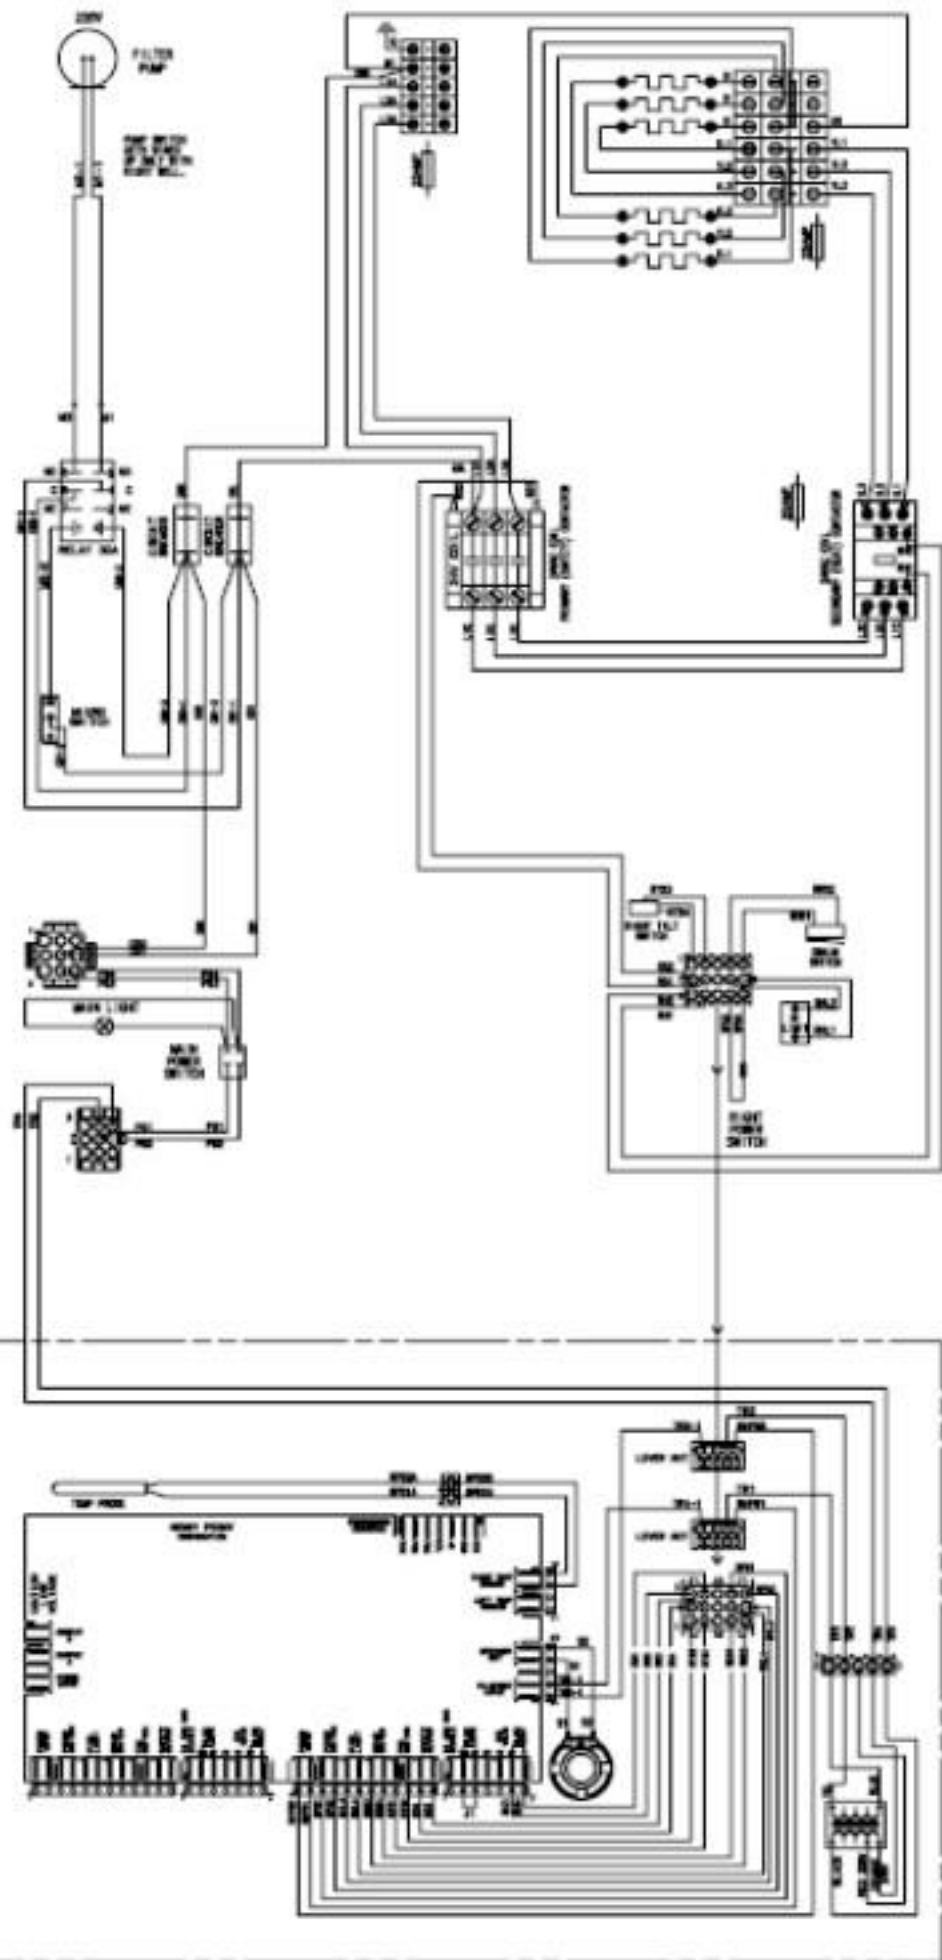

OFE-884 FULL C1500
380V, 50/60Hz, 3N0
55KW

OFE-884 FULL C1500
380V, 50/60Hz, 3N0
55KW