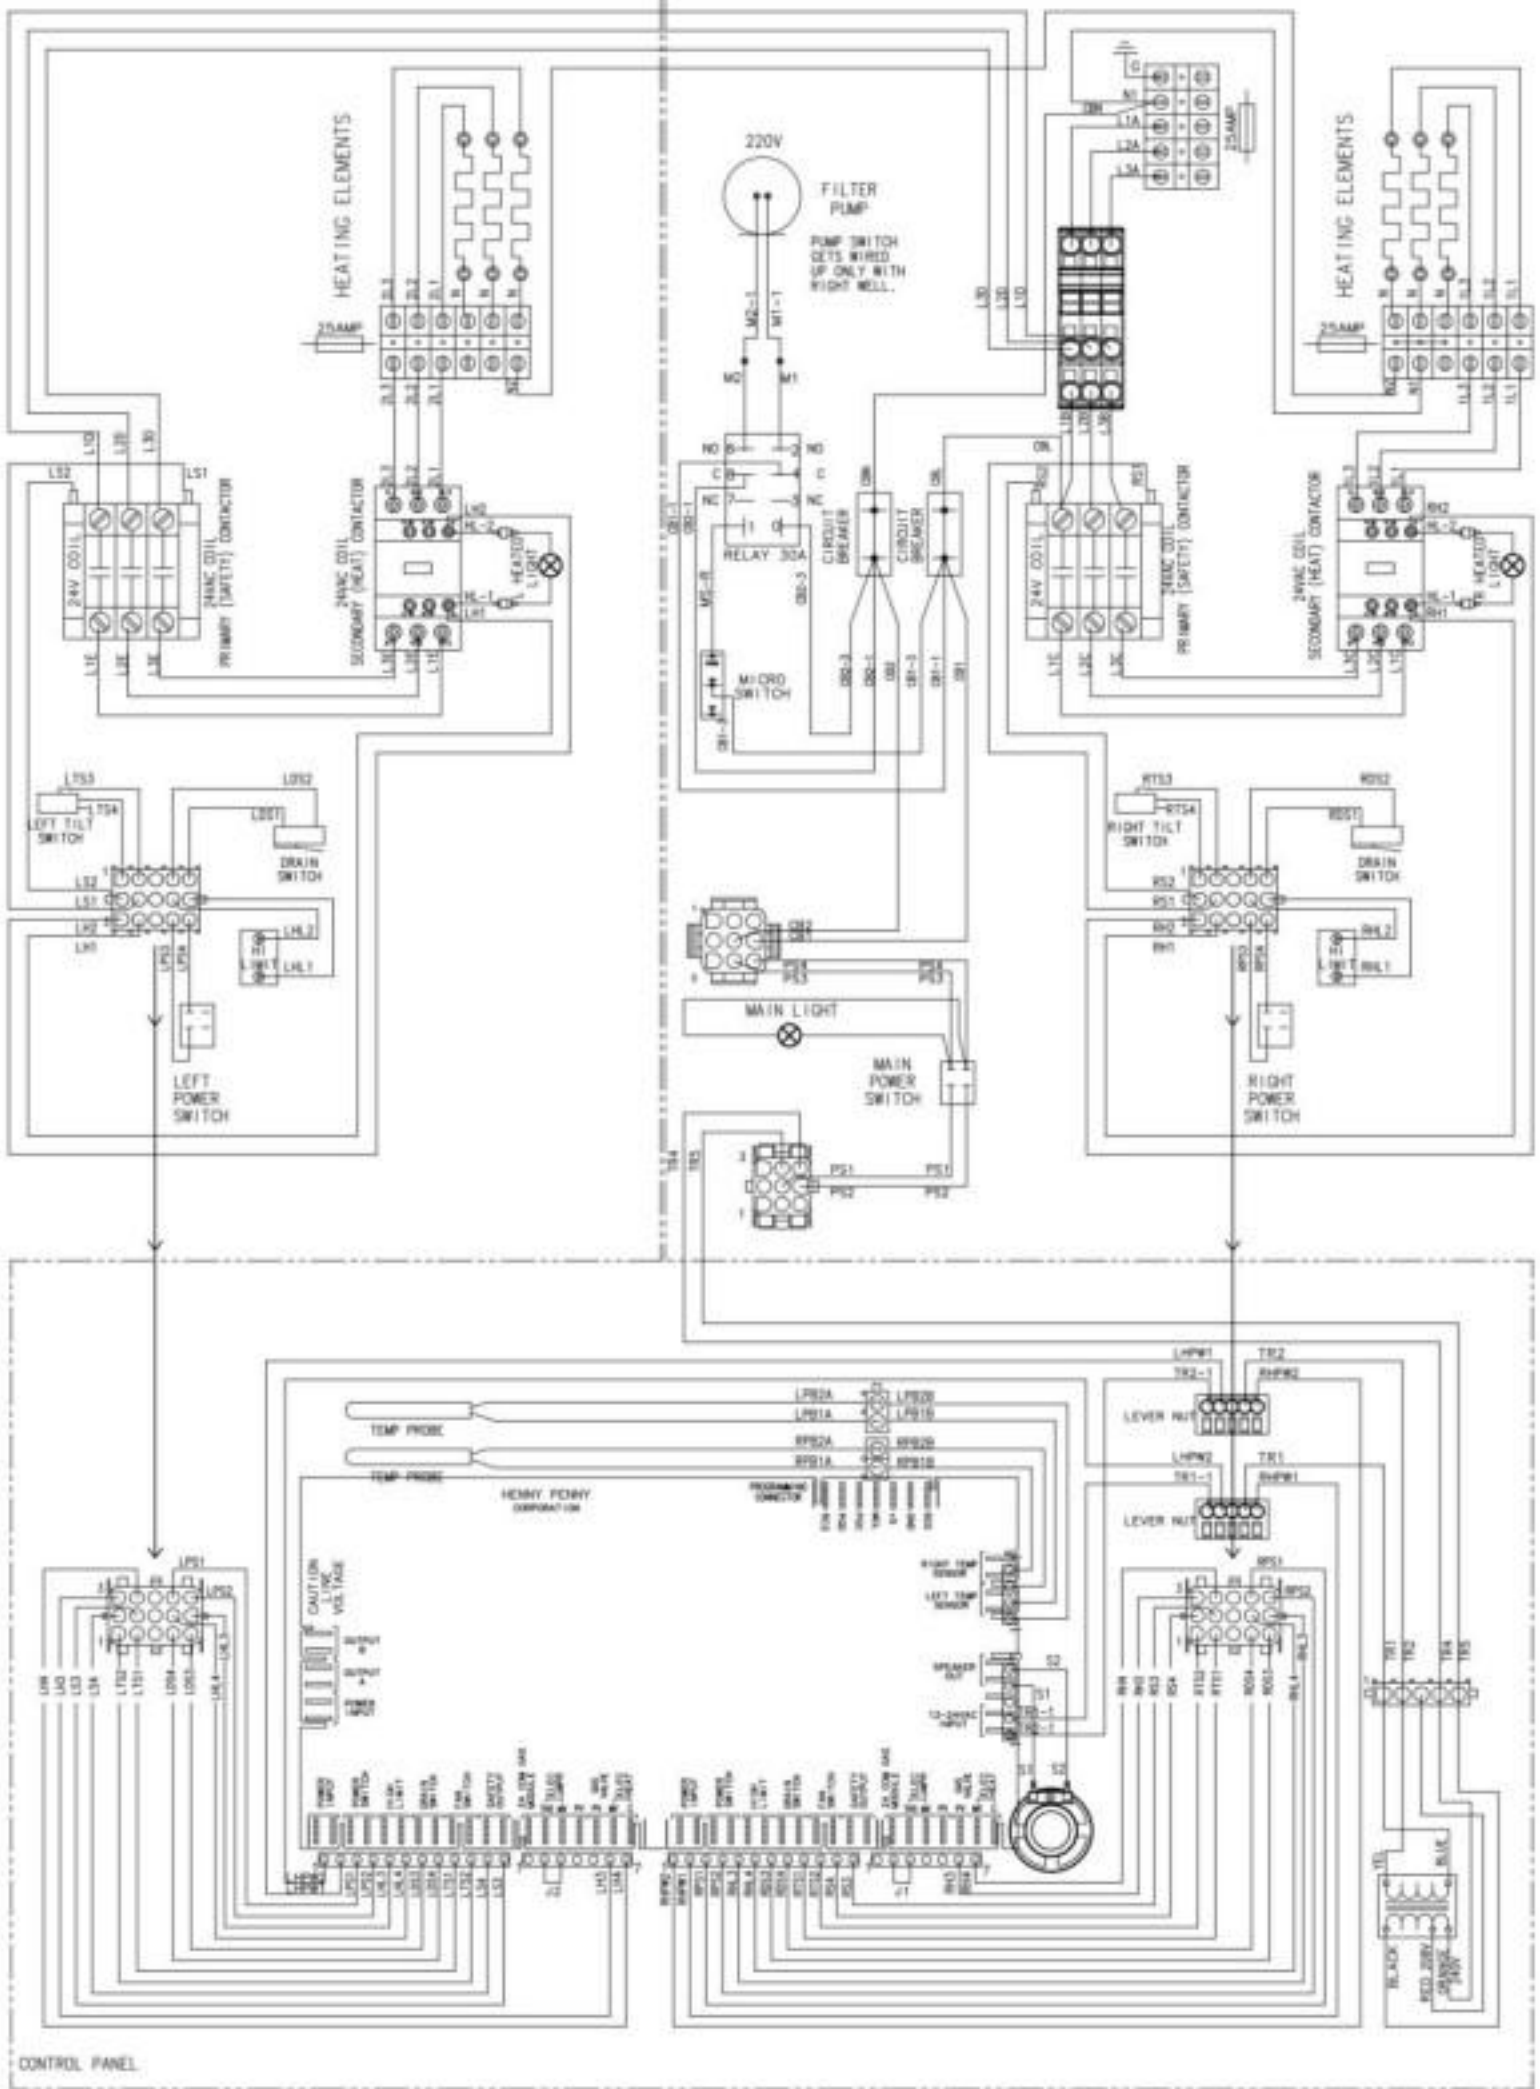

OFE142 FULL C1500
 380-415V, 3NG 14KW
 HENNY PENNY CORP.

CONTROL PANEL

OFE142 SPLIT C1500
 380-415V, 3NC 14KW
 HENNY PENNY CORP.

94282_C

OFE142 SPLIT C1500
 380-415V, 3NG 14KW
 HENNY PENNY CORP.

OFE141 FULL C1500
380-415V, 3NG 14KW
HENNY PENNY CORP.

OFE141 SPLIT C1500
 380-415V, 3NG 14KW
 HENNY PENNY CORP.