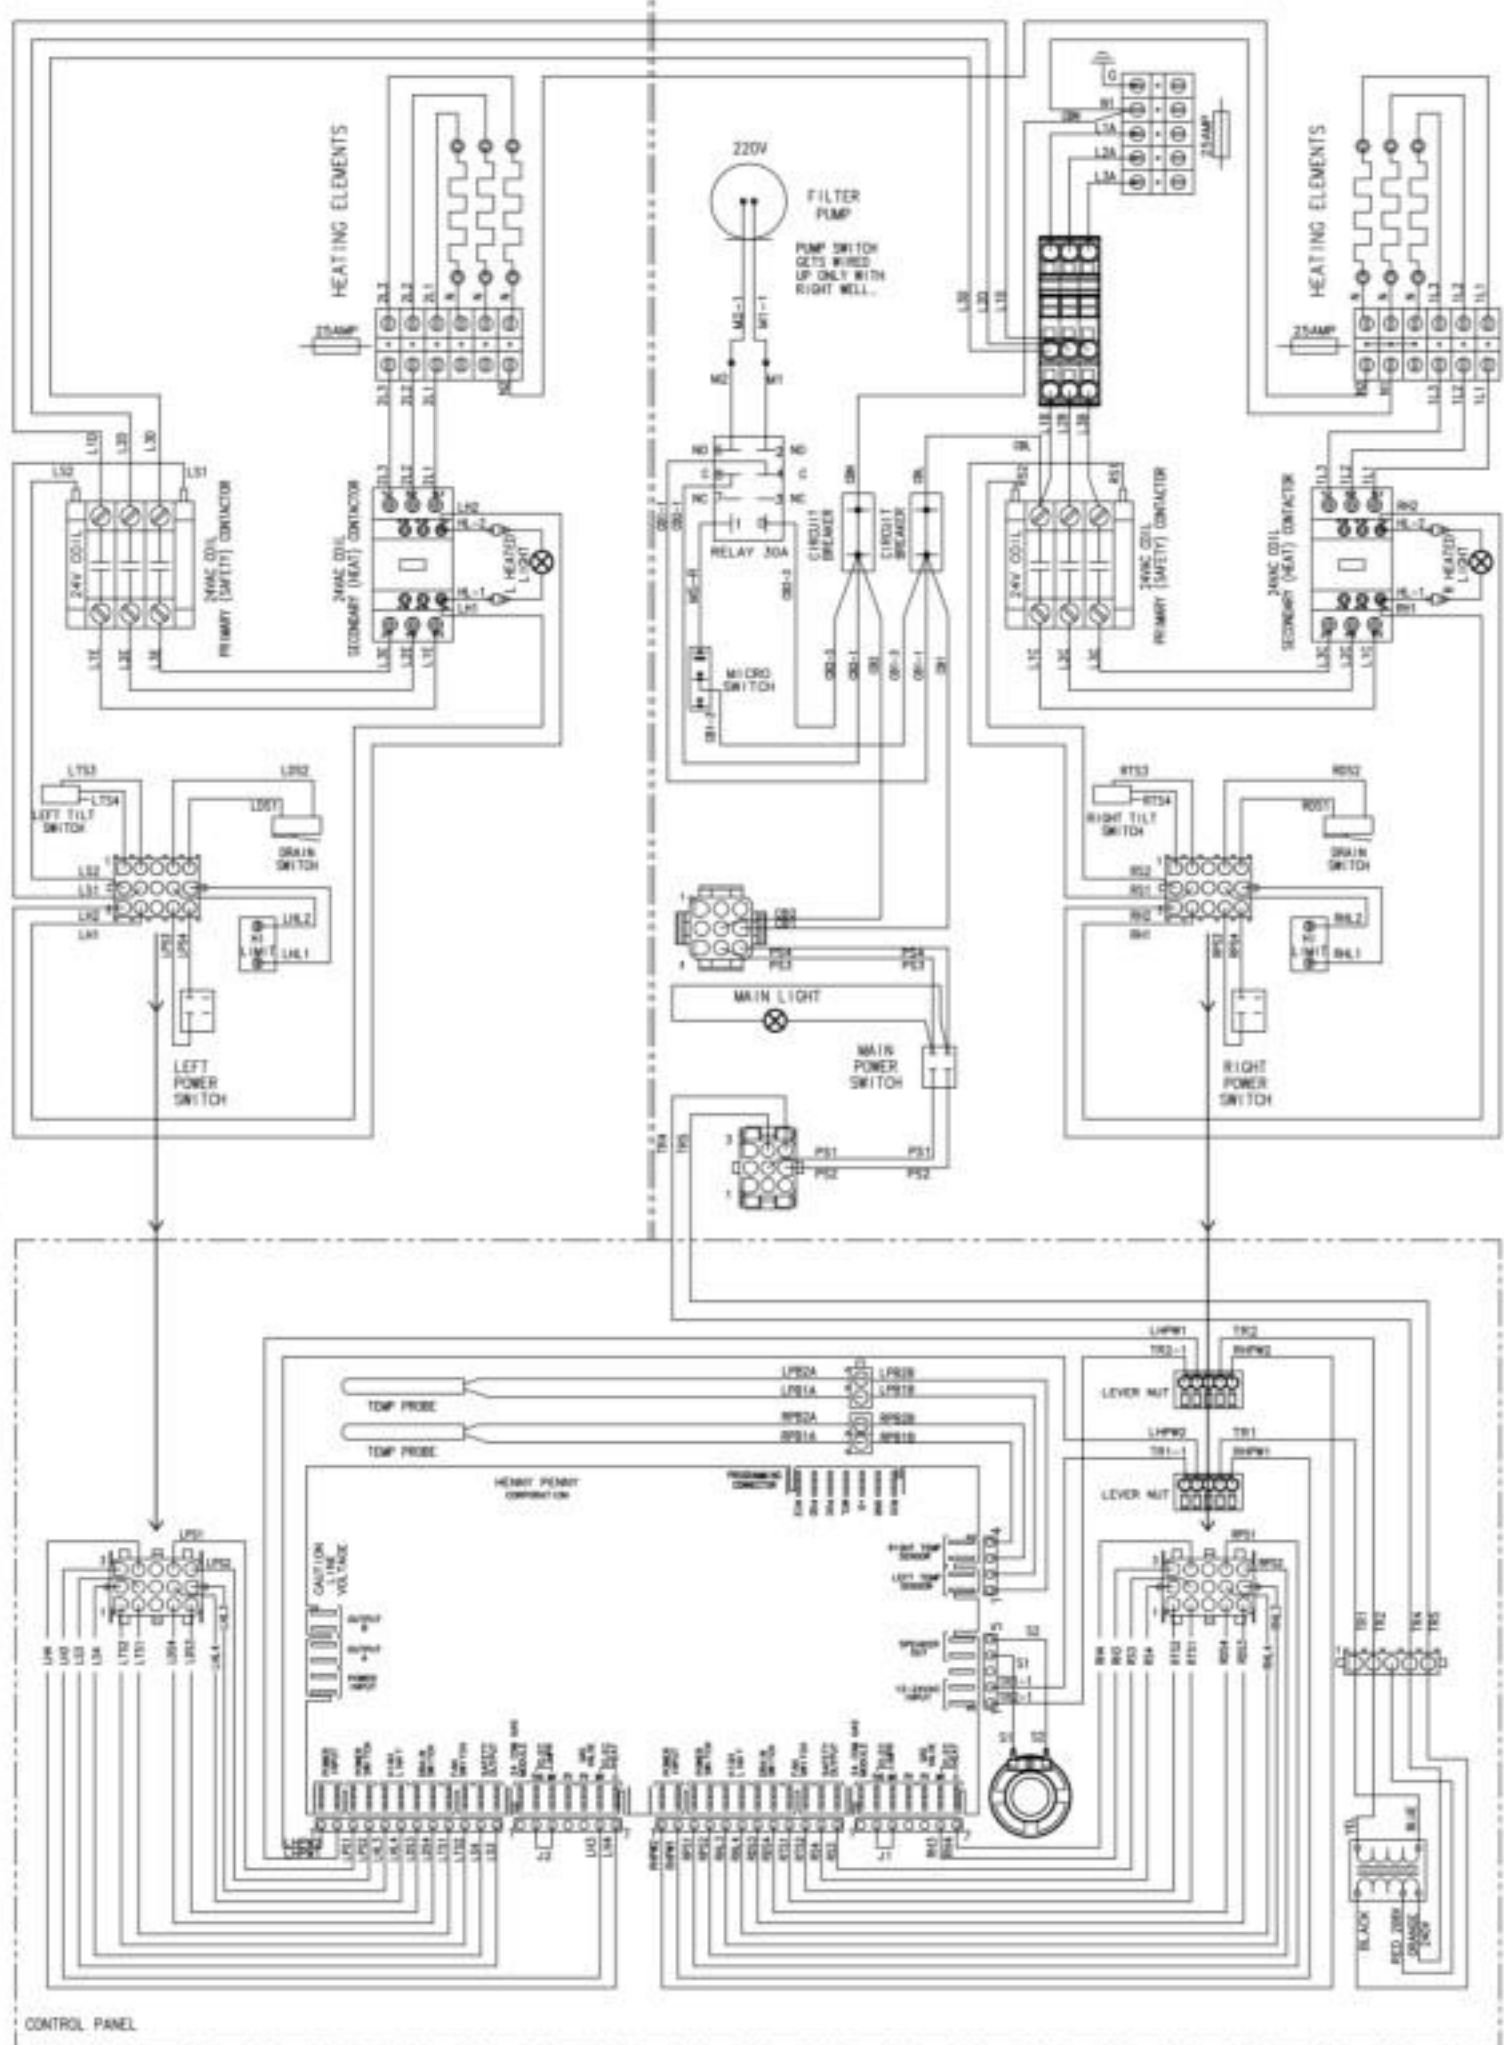

OFE142 FULL C1500
 380-415V, 3NG 14KW
 HENNY PENNY CORP.

CONTROL PANEL

OFE142 SPLIT C1500
 380-415V, 3NC 14KW
 HENNY PENNY CORP.

94282_C

OFE142 SPLIT C1500
 380-415V, 3NG 14KW
 HENNY PENNY CORP.

OFE141 FULL C1500
380-415V, 3NG 14KW
HENNY PENNY CORP.

OFE141 SPLIT C1500
 380-415V, 3NG 14KW
 HENNY PENNY CORP.