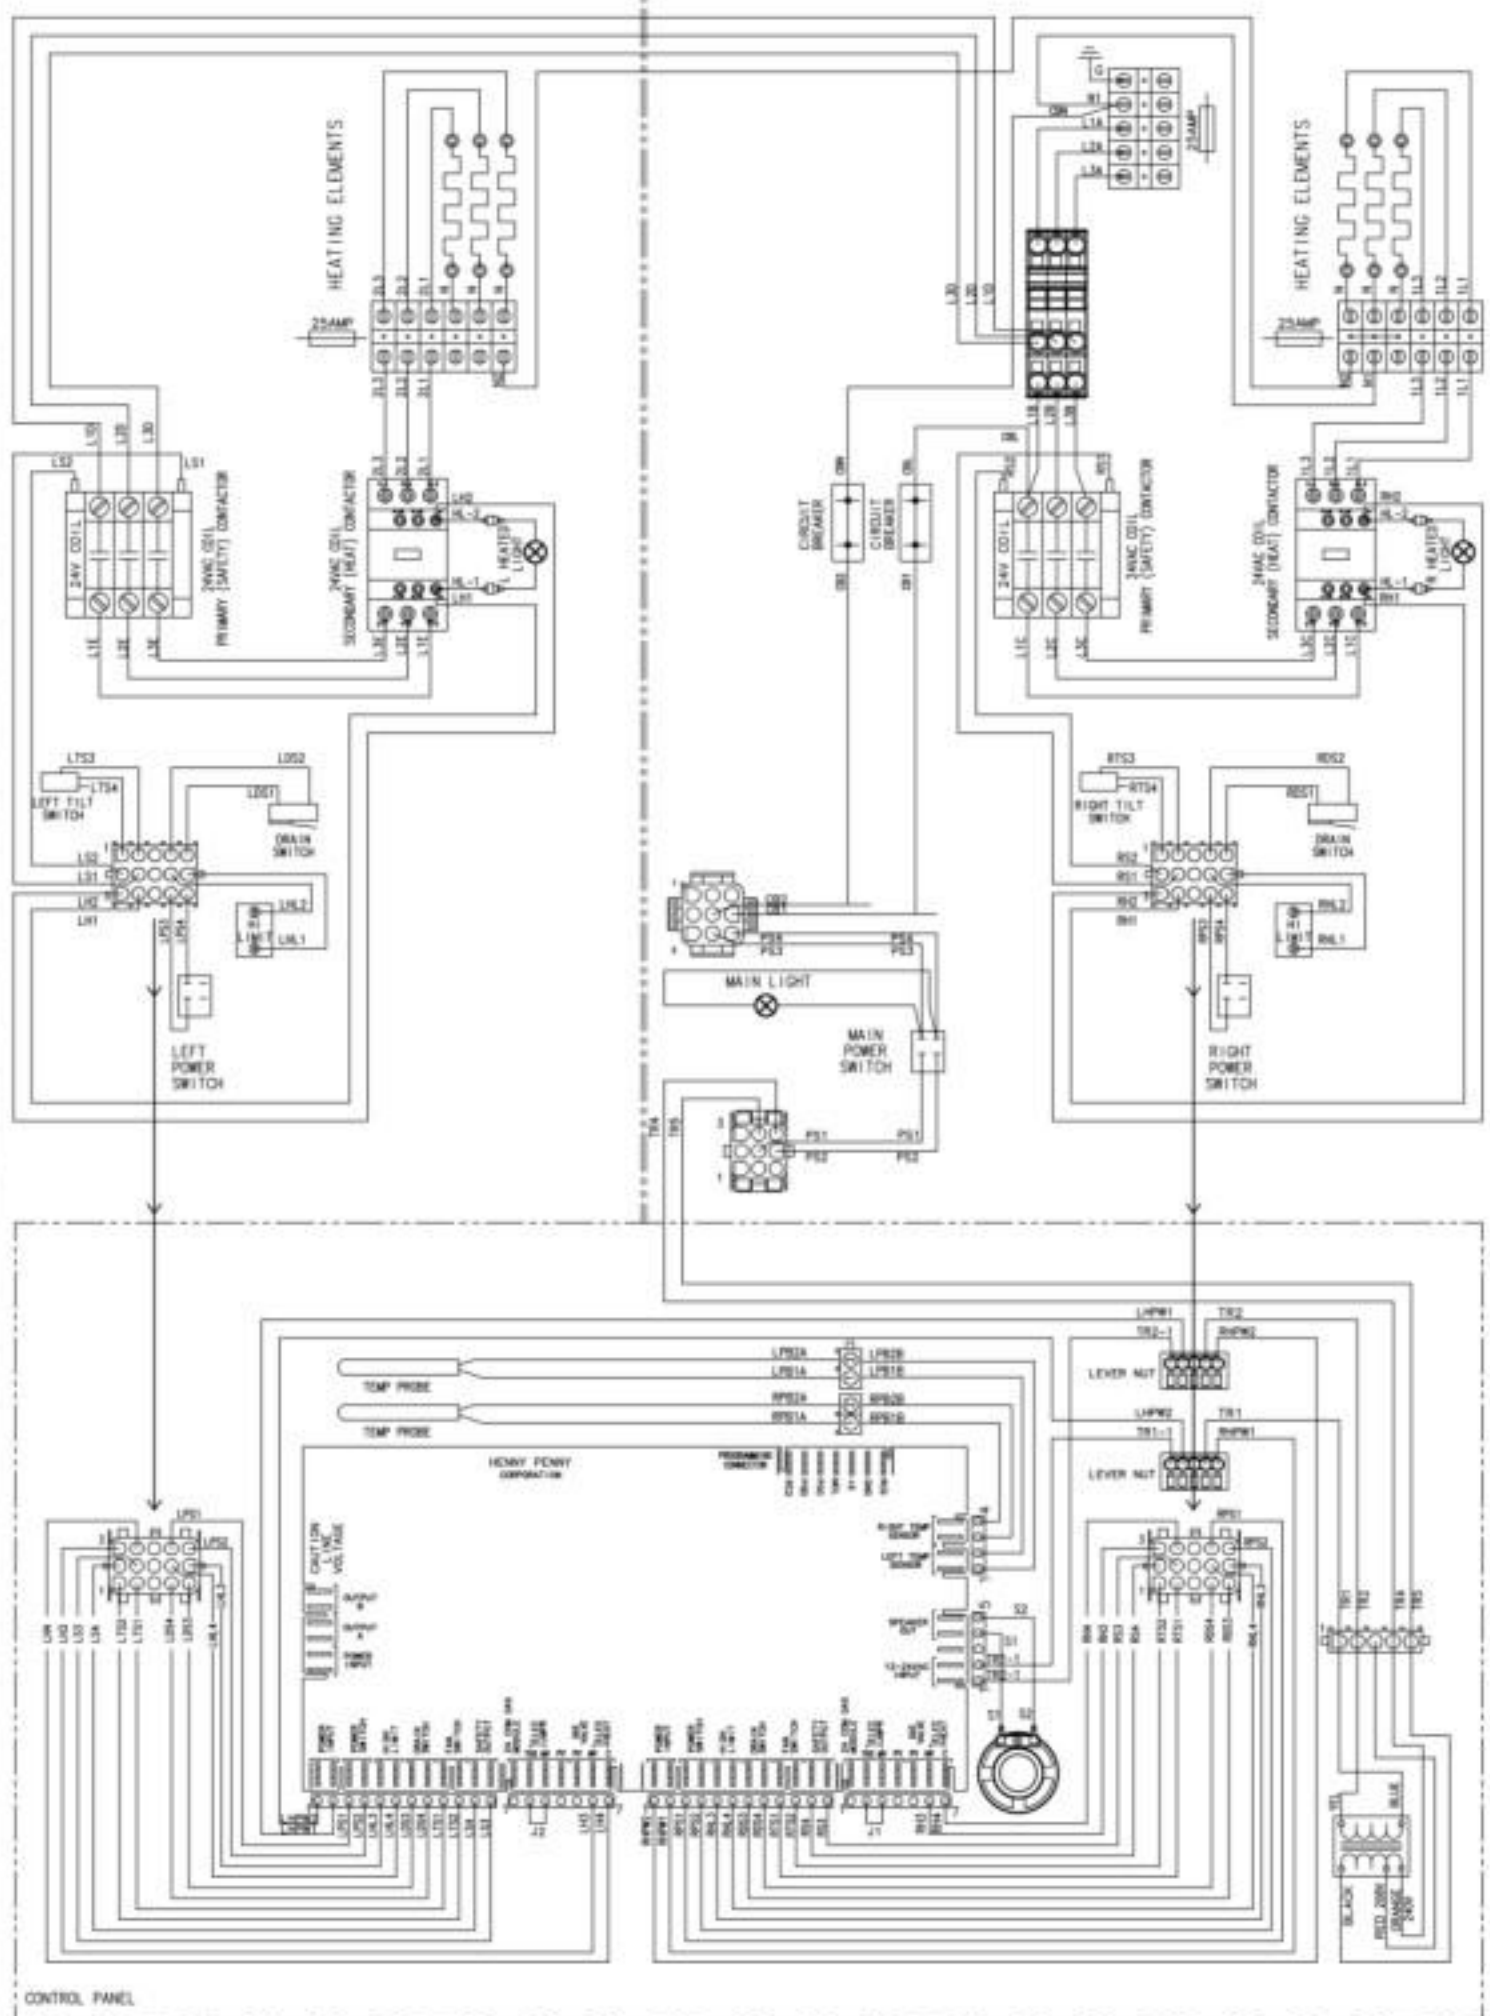

OFE142 FULL C1500
 380-415V, 3NG 14KW
 HENNY PENNY CORP.

CONTROL PANEL

OFE142 SPLIT C1500
 380-415V, 3NC 14KW
 HENNY PENNY CORP.

94282_C

OFE142 SPLIT C1500
 380-415V, 3NG 14KW
 HENNY PENNY CORP.

OFE141 FULL C1500
380-415V, 3NG 14KW
HENNY PENNY CORP.

OFE141 SPLIT C1500
 380-415V, 3NG 14KW
 HENNY PENNY CORP.