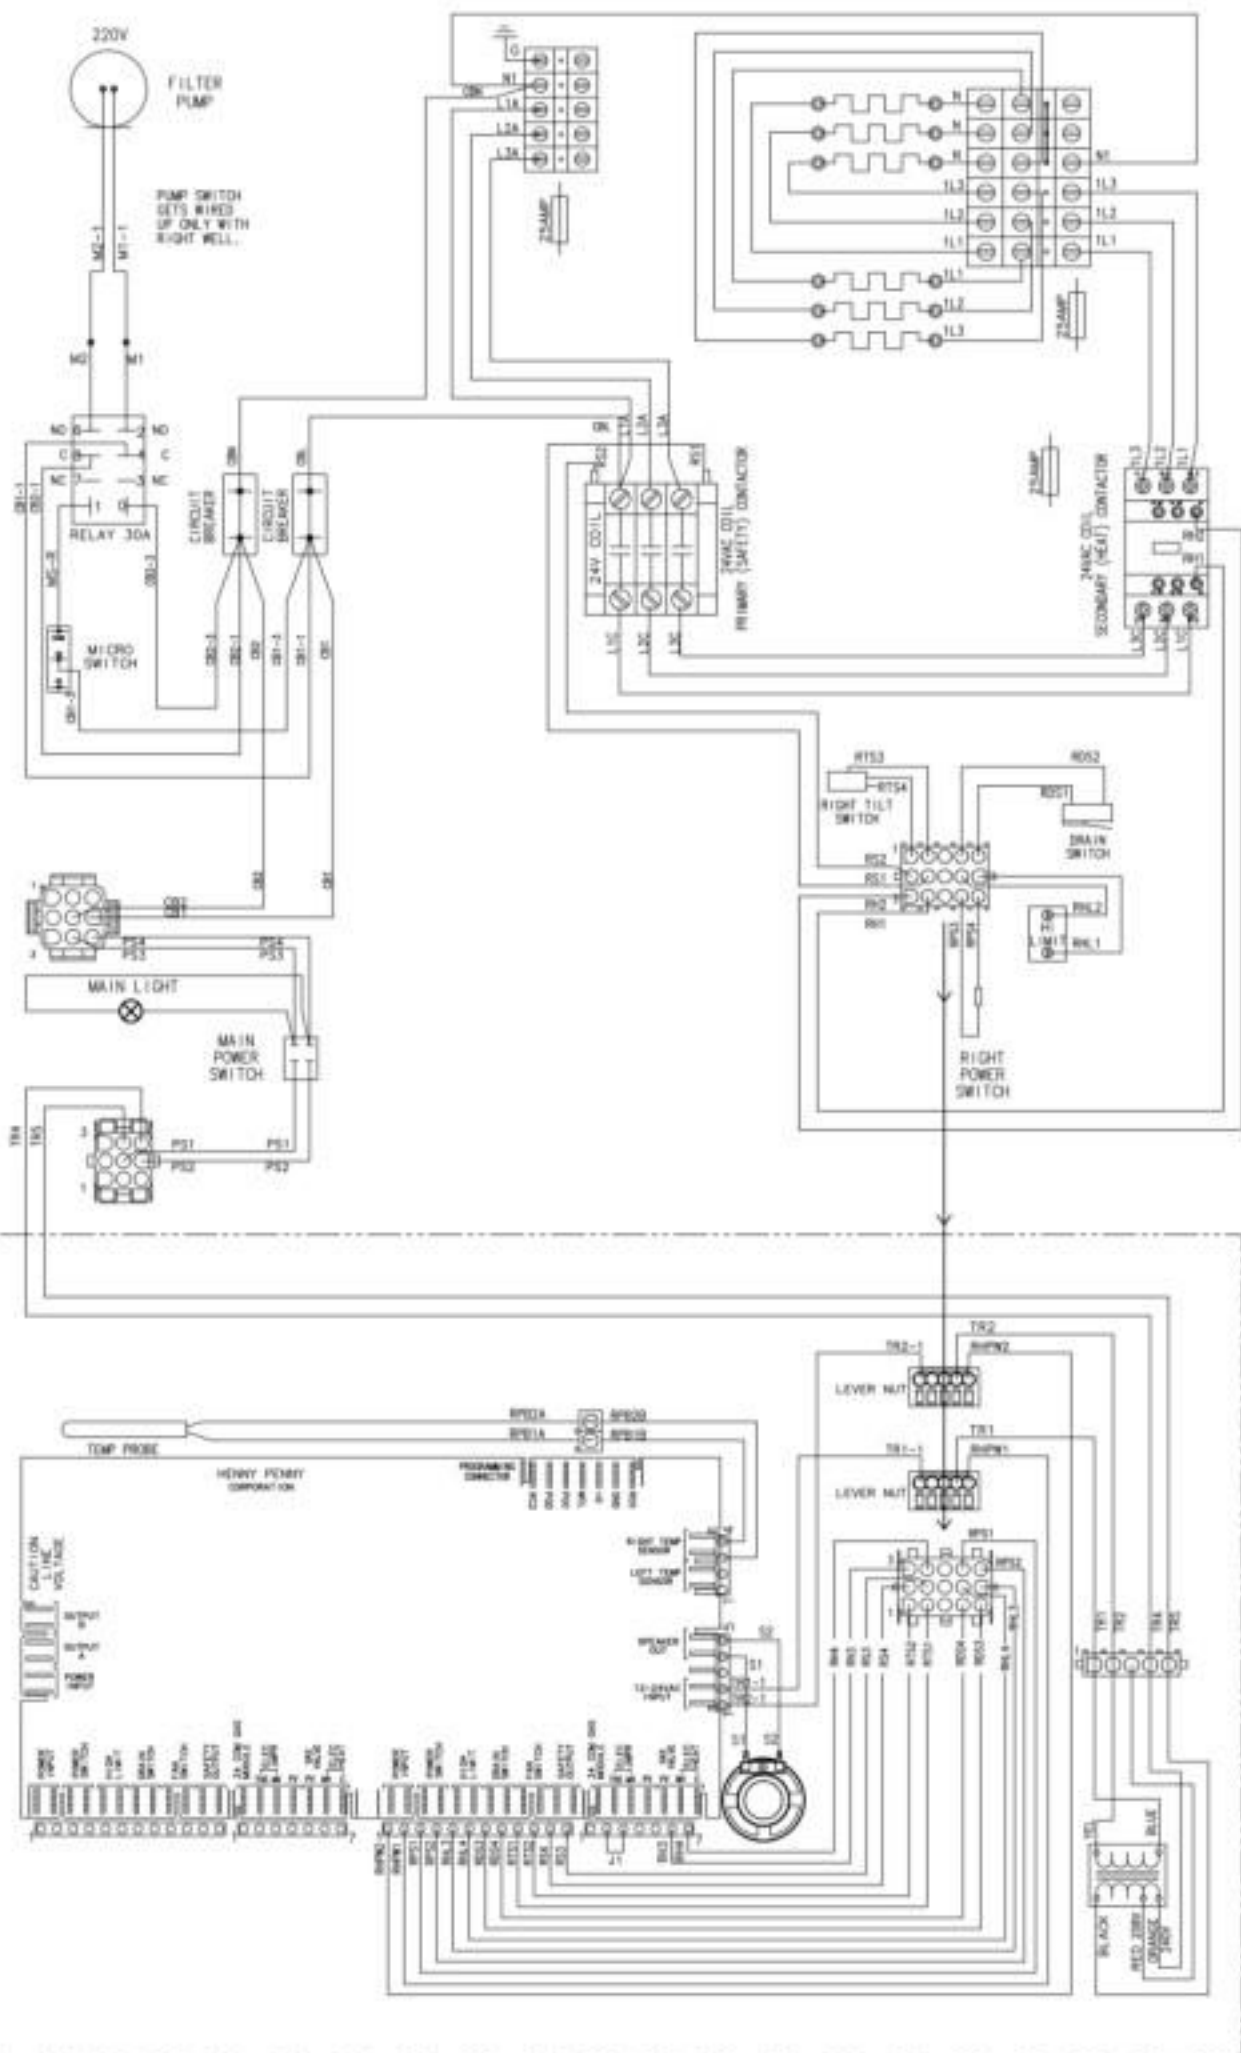

OFE142 FULL C1500
 380-415V, 3NG 14KW
 HENNY PENNY CORP.

CONTROL PANEL

OFE142 SPLIT C1500
 380-415V, 3NC 14KW
 HENNY PENNY CORP.

94282_C

OFE142 SPLIT C1500
 380-415V, 3NG 14KW
 HENNY PENNY CORP.

OFE141 FULL C1500
380-415V, 3NG 14KW
HENNY PENNY CORP.

OFE141 SPLIT C1500
 380-415V, 3NG 14KW
 HENNY PENNY CORP.