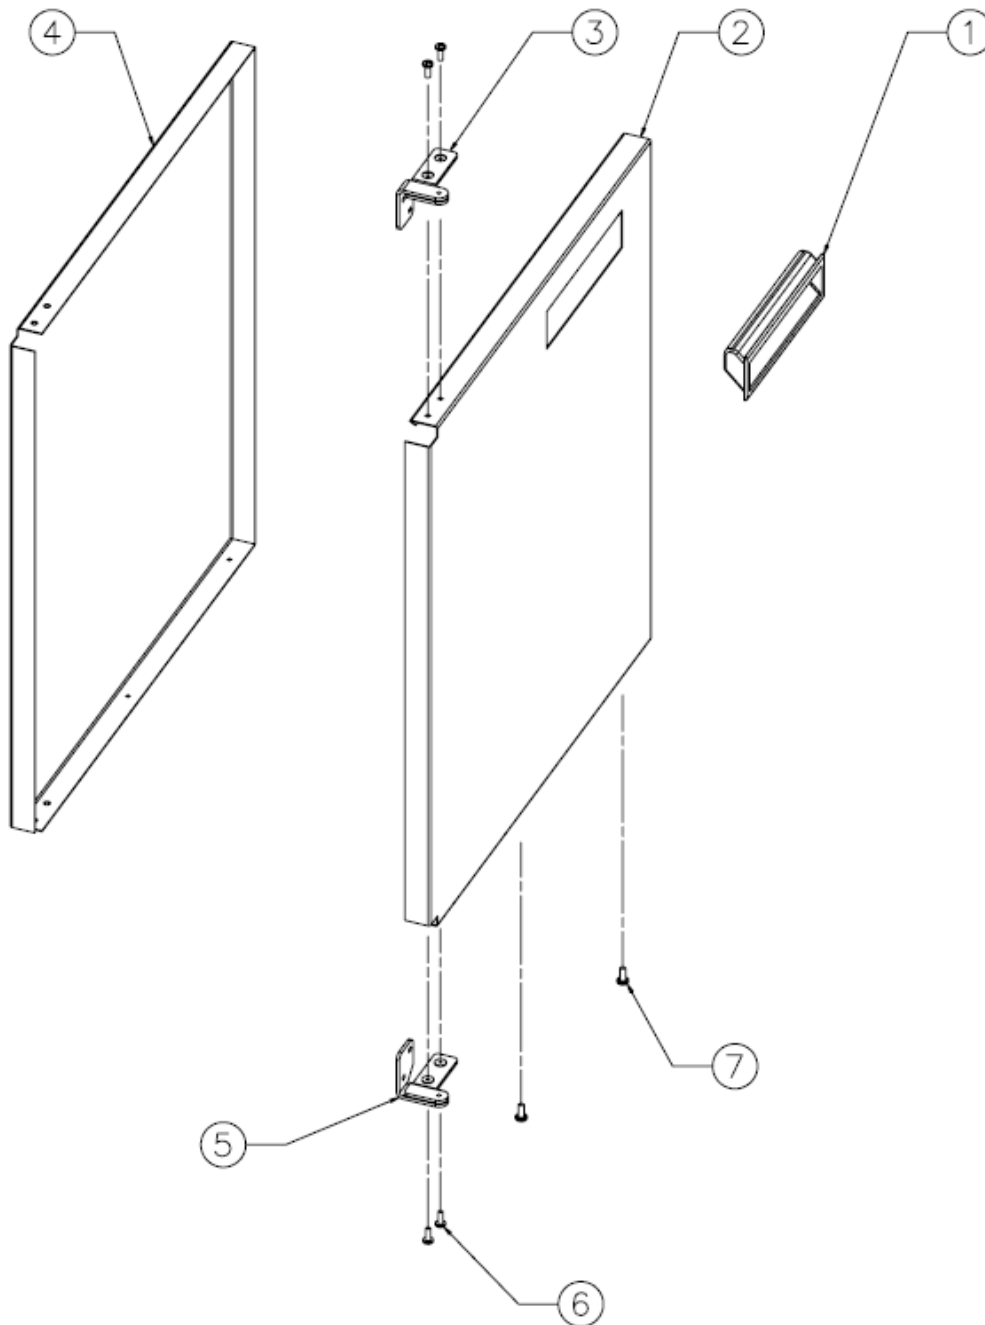

For the most up-to-date parts information, visit
<https://parts.hennypennyhelp.com>.

Middle Left Door Assembly

For the most up-to-date parts information, visit
<https://parts.hennypennyhelp.com>.

Item No.	Part No.	Description	Qty.	Stocking Level
1	41836	Pocket pull	1	
2	94950	Outer door panel, left	1	
3	17618	Top hinge assembly	1	
4	94949	Inner door panel, left	1	
5	17620	Bottom hinge assembly	1	
6	SC01-049	Screw, #6-32 X 3/8, CT	4	
7	SC04-003	Screw, #8-32 X 3/8, CT	2	
Recommended Parts: A = Truck Stock; B = Dist. Stock * = Not Shown