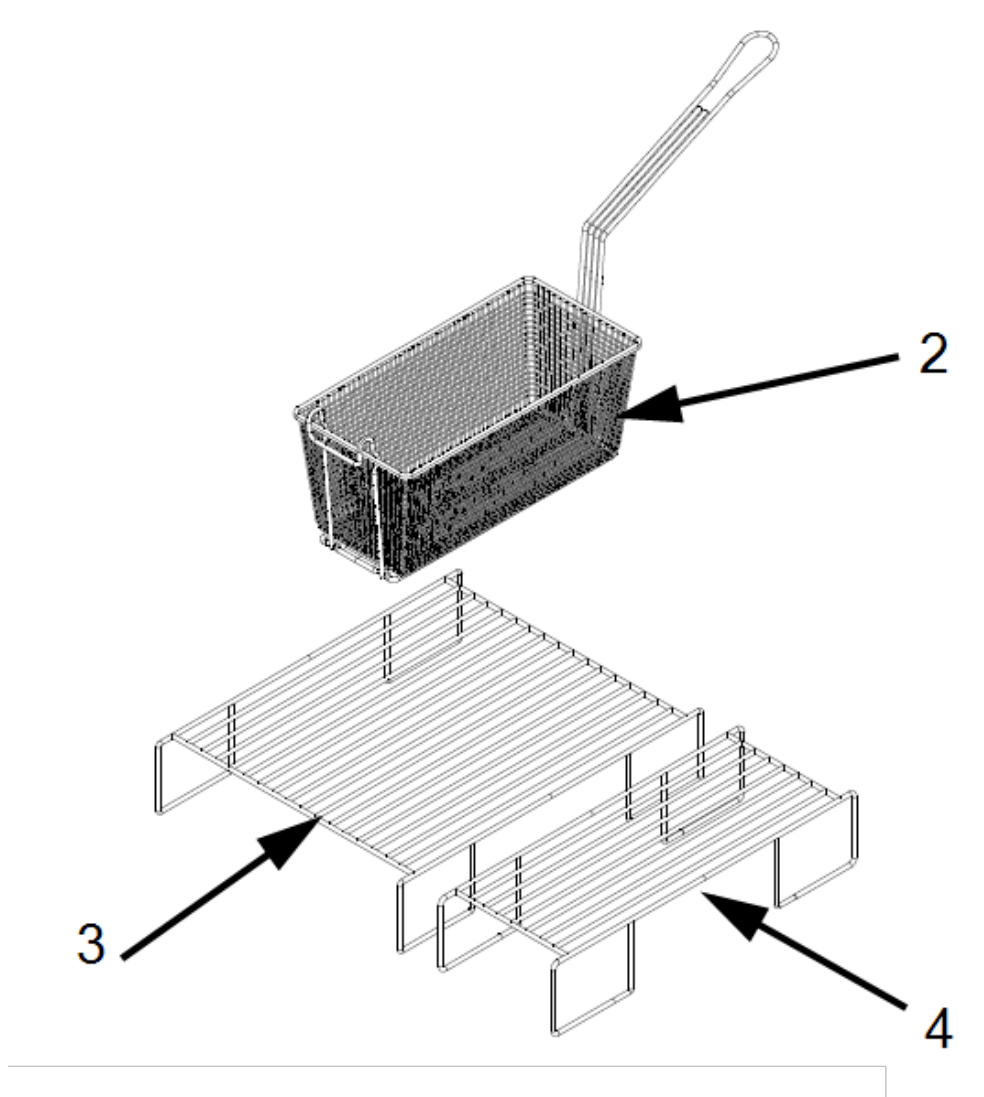

For the most up-to-date parts information, visit
<https://parts.hennypennyhelp.com>.

Accessories

Item No.	Part No.	Description	Qty.	Stocking Level
1*	74725	Element lift handle	1	B
2	92476	1/2 size basket	2/full 1/split	B