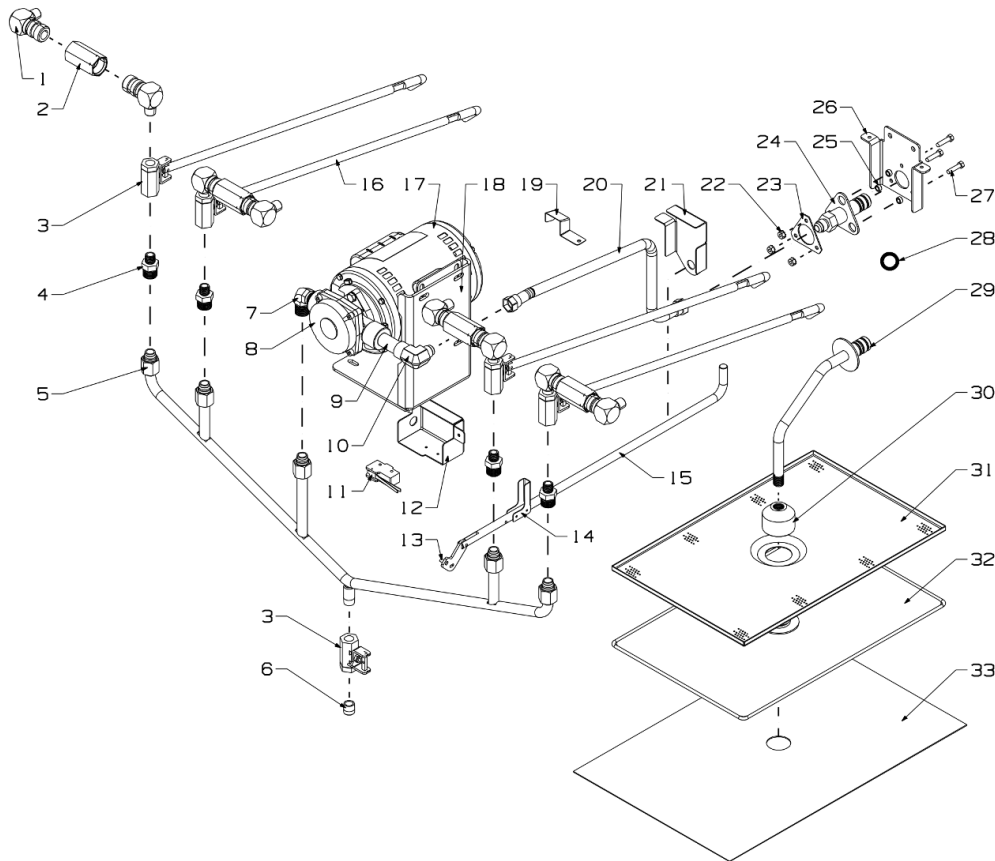

For the most up-to-date parts information, visit
<https://parts.hennypennyhelp.com>.

Item No.	Part No.	Description	Qty.	Stocking Level
21	82459	Element pivot housing, right, full	1	
22	92393	High limit mounting bracket	1	
Recommended Parts: A = Truck Stock; B = Dist. Stock * = Not Shown				

For the most up-to-date parts information, visit
<https://parts.hennypennyhelp.com>.

Trough Assembly

Item No.	Part No.	Description	Qty.	Stocking Level
1	84419	Drain trough seal clamp	4	
2	86442	Trough seal shim	4	
3	76948	Drain valve o-ring	4	A

For the most up-to-date parts information, visit
<https://parts.hennypennyhelp.com>.

Item No.	Part No.	Description	Qty.	Stocking Level
4	94988	Trough weld assembly	1	
Recommended Parts: A = Truck Stock; B = Dist. Stock * = Not Shown				

For the most up-to-date parts information, visit
<https://parts.hennypennyhelp.com>.

Piping System

Item No.	Part No.	Description	Qty.	Stocking Level
1	95831	Fitting	8	
2	90506-001	Check valve, SAE 12	4	A
3	17308	Filter valve	5	
4	91231	Connector fitting, male	4	
5	151814	Vale to vat weld tube assembly	1	
6	95610	Nipple, 3/8 NPT	1	