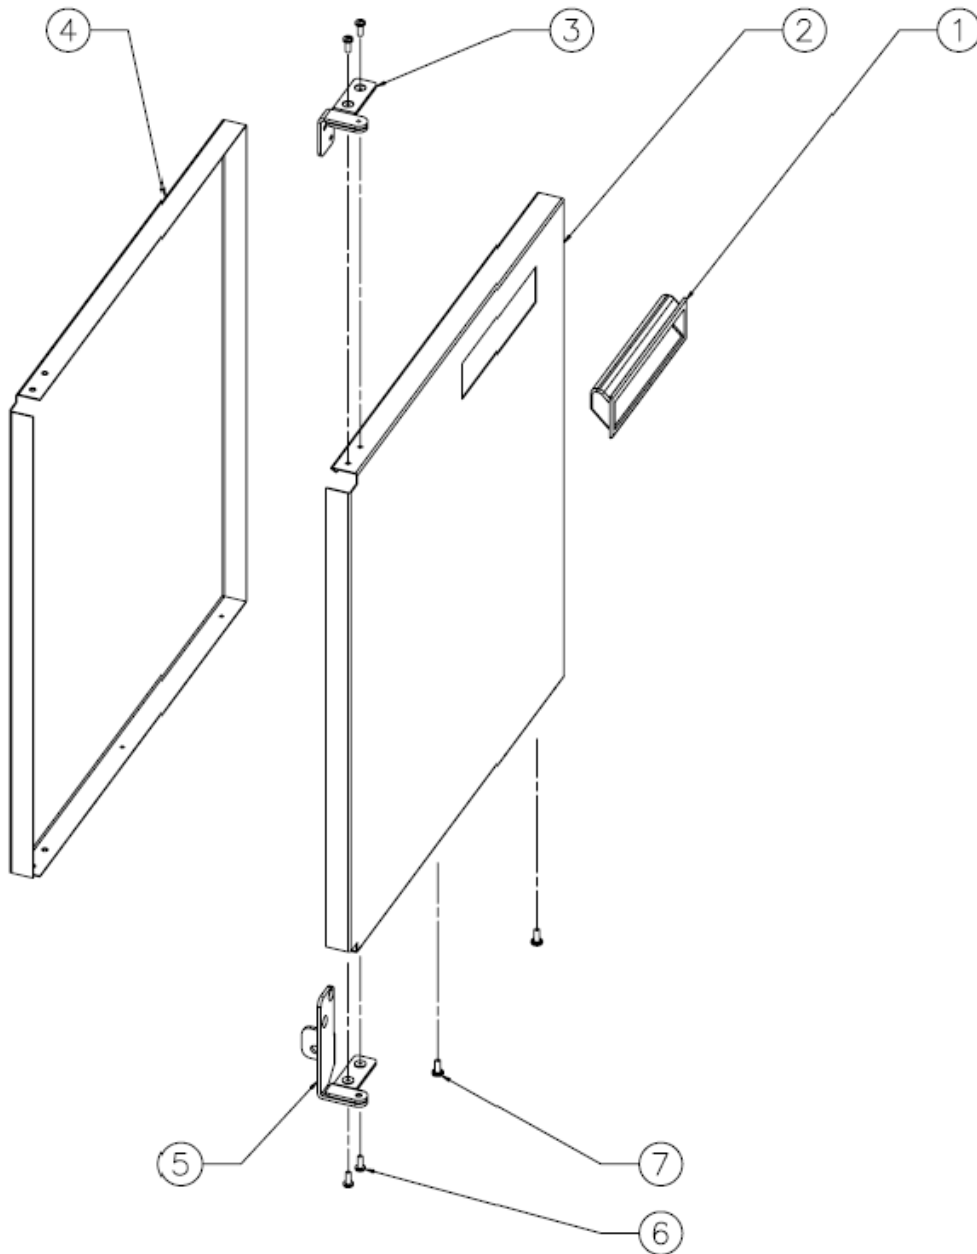

For the most up-to-date parts information, visit
<https://parts.hennypennyhelp.com>.

Door Assembly

Left Door Assembly

For the most up-to-date parts information, visit
<https://parts.hennypennyhelp.com>.

Item No.	Part No.	Description	Qty.	Stocking Level
1	41836	Pocket pull	1	
2	94950	Outer door panel, left	1	
3	17618	Top hinge assembly	1	
4	94949	Inner door panel, left	1	
5	21034	Bottom hinge assembly	1	
6	SC01-049	Screw, #6-32 X 3/8, CT	4	
7	SC04-003	Screw, #8-32 X 3/8, CT	2	
Recommended Parts: A = Truck Stock; B = Dist. Stock * = Not Shown