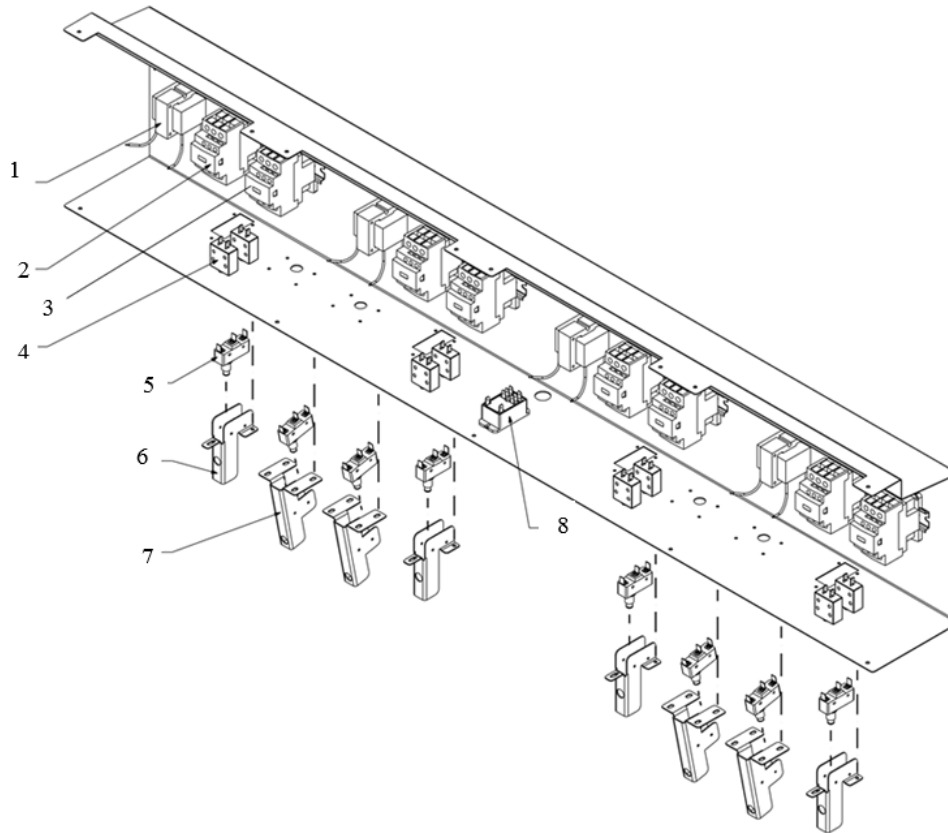

For the most up-to-date parts information, visit
<https://parts.hennypennyhelp.com>.

Electrical Assembly

Item No.	Part No.	Description	Qty.	Stocking Level
1	86087	Transformer assembly, 24V/240VAC, 75VA	4	A
2	51795	Contactor, 24 VAC	4	A
3	65073	Contactor, square, D, 24 VAC	4	A
4	EF02-125	Push button reset breaker	8	A
5	18227	Microswitch, 250°F	8	A
6	91347	Drain rod bracket	4	A