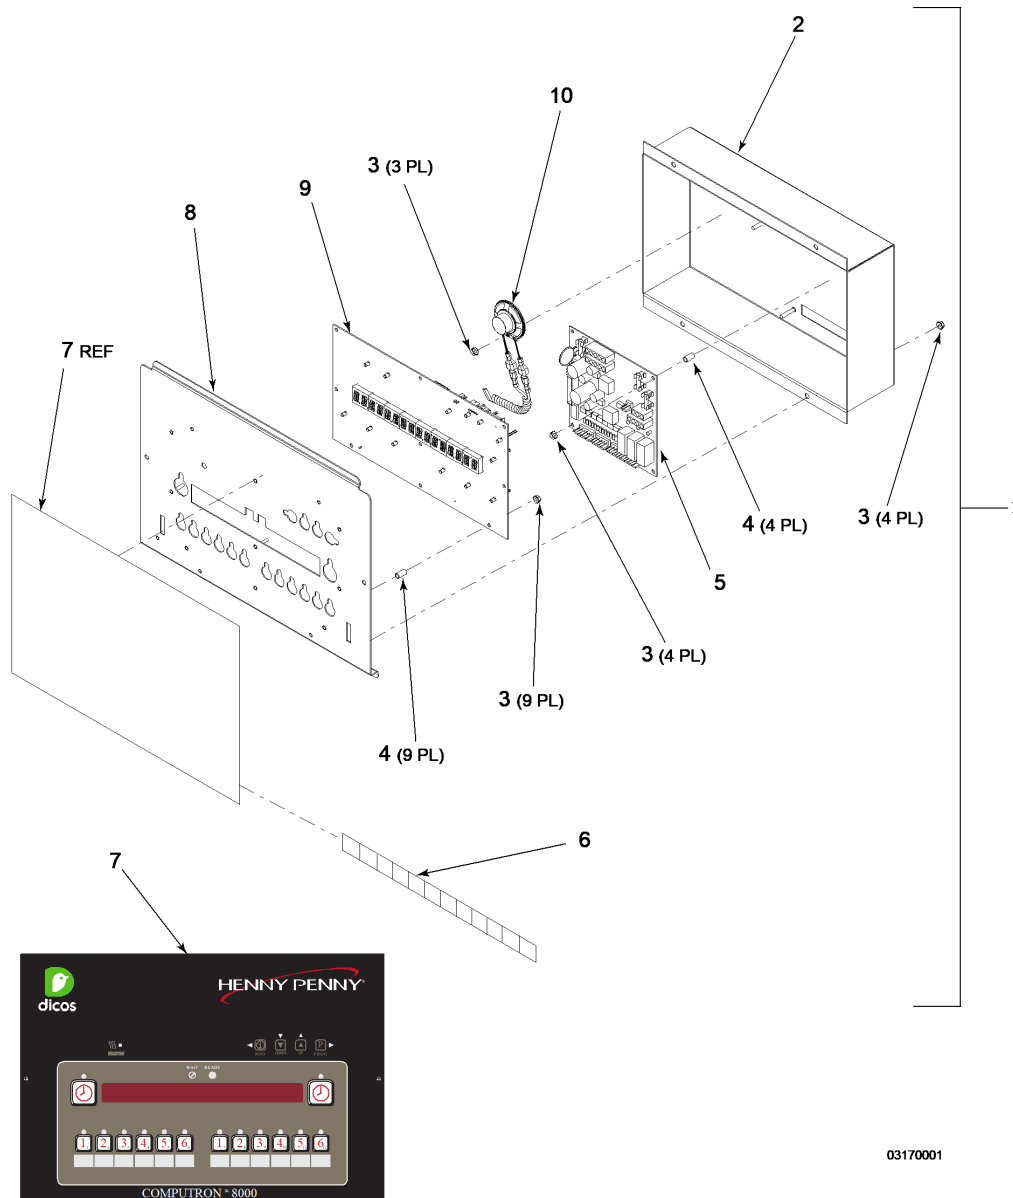

For the most up-to-date parts information, visit
<https://parts.hennypennyhelp.com>.

General Assembly

Item No.	Part No.	Description	Qty.	Stocking Level
1	94959	Piping system assembly	1	
2	95109	Vat assembly and enclosure	1	
3	-	See Element and Hub Assembly - Full	-	

For the most up-to-date parts information, visit
<https://parts.hennypennyhelp.com>.

Item No.	Part No.	Description	Qty.	Stocking Level
4	92223	Left panel	1	
5	166891	Dicos C8000 control panel assembly	4	A
6	52224	Covered power switch	4	B
7	94947	Door assembly, left	1	
8	95595	Door assembly, left, middle	1	
9	95594	Door assembly, right, middle	1	
10	94948	Door assembly, right	1	
11	166338	Filter pan cover weld assembly	1	
12	96174	Crumb catcher weld assembly	1	
13	95850	Filter pan weld assembly	1	
14	19004	Swivel caster mounting plate, 2 in	4	
15	83429	End tube adapter	2	
16	17002	Magnet	3	
17	95148	Electrical parts assembly	1	
18	52064	Swivel caster with brake, 4 in	2	
19	60312	Swivel caster without brake, 4 in	2	
20	95718	Trough assembly	1	
21	92196	Right panel	1	

Recommended Parts: A = Truck Stock; B = Dist. Stock
*** = Not Shown**

For the most up-to-date parts information, visit
<https://parts.hennypennyhelp.com>.

C8000 Control Assembly

Item No.	Part No.	Description	Qty.	Stocking Level
1	166891	Dicos C8000 control assembly	1	

For the most up-to-date parts information, visit
<https://parts.hennypennyhelp.com>.

Item No.	Part No.	Description	Qty.	Stocking Level
2	165932	- C8000 Control rear cover stud assembly	1	
3	NS02-005	- Hex keps nut, #6-32	20	
4	ME50-034	-Spacer,.250 ODX.171ID X.469 long	13	
5	58790	- PC board assembly, I/O	1	
6	59566	- Menu card, blank	1	
7	166125	- Dicos C8000 control panel decal	1	
8	165857	- C8000 Control panel stud assembly	1	
9	166956	- Dicos C8000 control	1	
10	26974	- Speaker assembly	1	A
Recommended Parts: A = Truck Stock; B = Dist. Stock * = Not Shown				