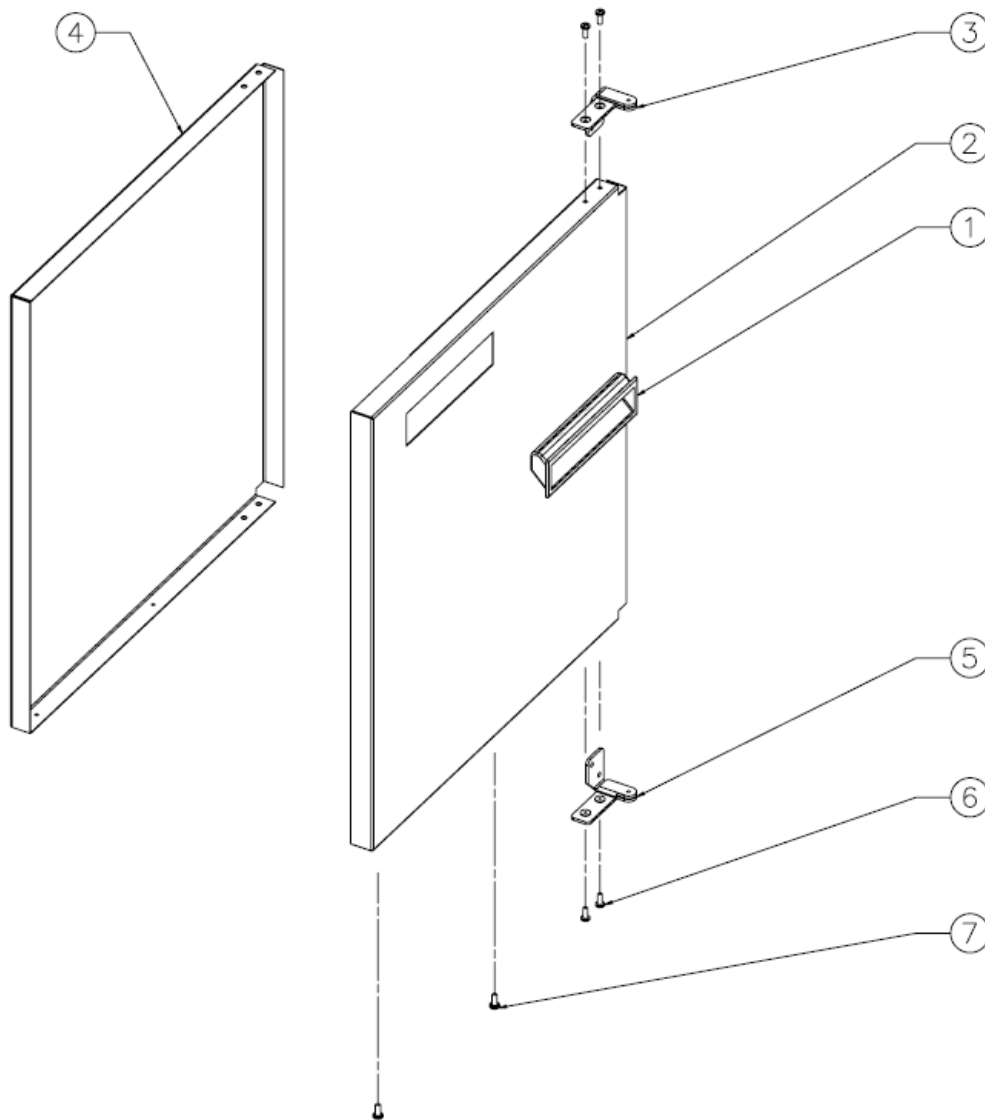

For the most up-to-date parts information, visit
<https://parts.hennypennyhelp.com>.

Middle Left Door Assembly

For the most up-to-date parts information, visit
<https://parts.hennypennyhelp.com>.

Item No.	Part No.	Description	Qty.	Stocking Level
1	41836	Pocket pull	1	
2	94950	Outer door panel, left	1	
3	17618	Top hinge assembly	1	
4	94949	Inner door panel, left	1	
5	17620	Bottom hinge assembly	1	
6	SC01-049	Screw, #6-32 X 3/8, CT	4	
7	SC04-003	Screw, #8-32 X 3/8, CT	2	
Recommended Parts: A = Truck Stock; B = Dist. Stock * = Not Shown				

For the most up-to-date parts information, visit <https://parts.hennypennyhelp.com>.

Middle Right Door Assembly

Item No.	Part No.	Description	Qty.	Stocking Level
1	41836	Pocket pull	1	
2	94954	Outer door panel, right	1	