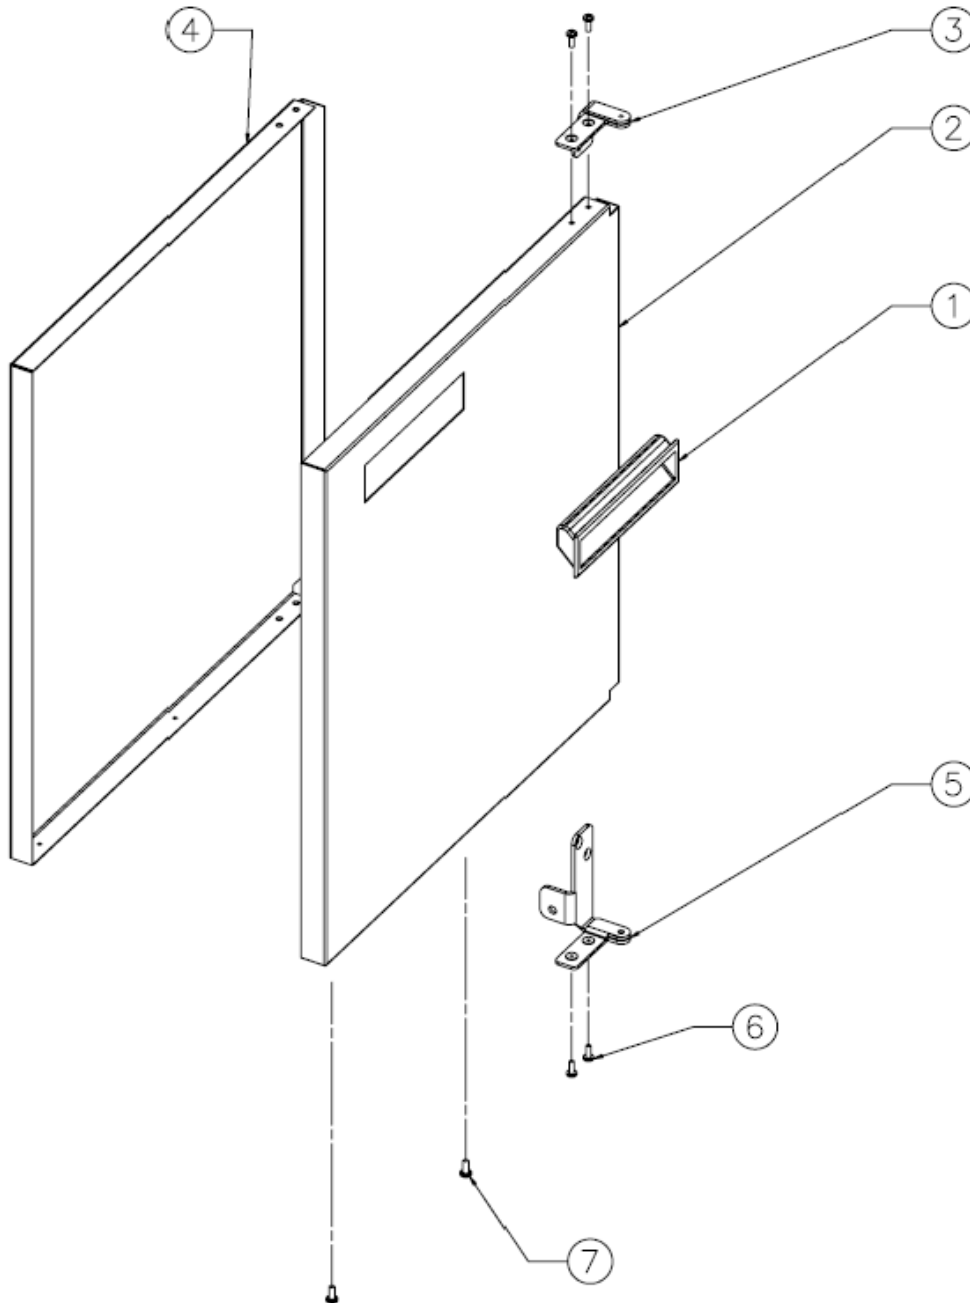

For the most up-to-date parts information, visit
<https://parts.hennypennyhelp.com>.

Right Door Assembly

For the most up-to-date parts information, visit
<https://parts.hennypennyhelp.com>.

Item No.	Part No.	Description	Qty.	Stocking Level
1	41836	Pocket pull	1	
2	94954	Outer door panel, right	1	
3	17620	Bottom hinge assembly	1	
4	94953	Inner door panel, right	1	
5	21433	Bottom hinge assembly, right, 342	1	
6	SC01-049	Screw, #6-32 X 3/8, CT	4	
7	SC04-003	Screw, #8-32 X 3/8, CT	2	
Recommended Parts: A = Truck Stock; B = Dist. Stock * = Not Shown