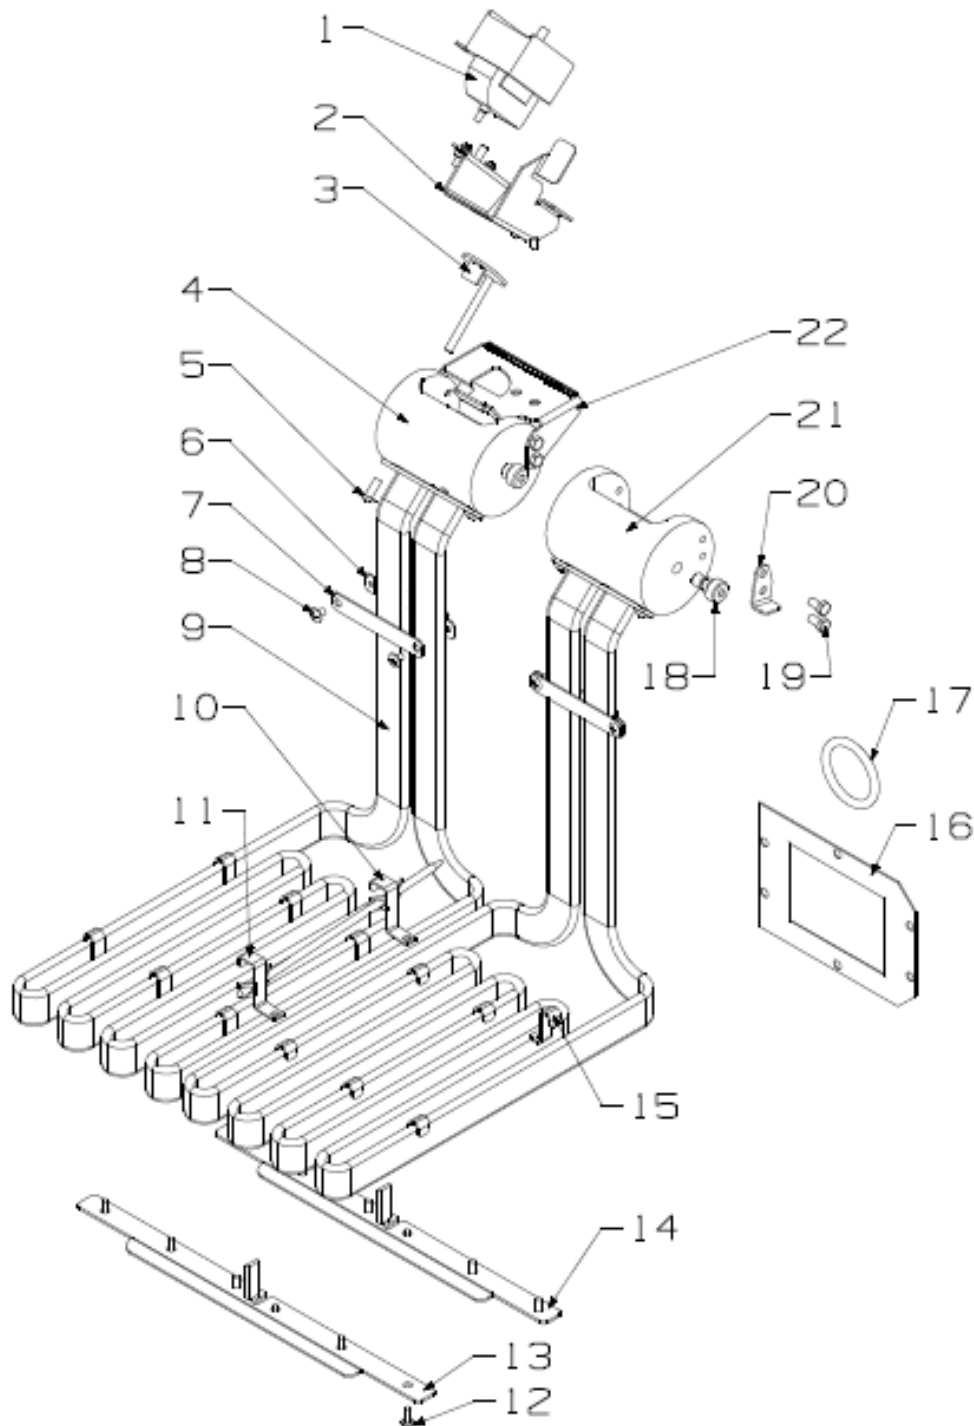

For the most up-to-date parts information, visit
<https://parts.hennypennyhelp.com>.

Element and Hub Assembly - Full Vat

For the most up-to-date parts information, visit
<https://parts.hennypennyhelp.com>.

Item No.	Part No.	Description	Qty.	Stocking Level
1	60241	High limit, 425° F, CE	1	A
2	91635	High limit pivot bracket stud assembly	1	
3	91624	High limit reset pin weld assembly	1	
4	74209	Element pivot housing	1	
5	SC01074	Screw, #10-32 X 1/2, CT	4	
6	75818	Rear capillary bracket	2	
7	75819	Front capillary plate	2	
8	SC01-076	Screw, #8-32 X 1/4, CT	4	
9	78484-005	Heating element, 220 VAC, 7 KW	2	B
10	78615	High limit rear guard, full	1	
11	78614	High limit front guard, full	1	
12	SC04-003	Screw, #8-32 X 3/8, CT	12	
13	92323	Spreader weld assembly, full	1	
14	92444	Spreader weld assembly, full	1	
15	78499	Spreader strap	12	
16	76964	Pivot hub gasket, .015	2	B
17	OR01-004	O-ring, #8115	4	A
18	75022	Shoulder screw, reworked, 3/8	4	
19	SC01-084	Hex screw, #10-32 X 3/8	6	
20	91599	Heater limit bracket	1