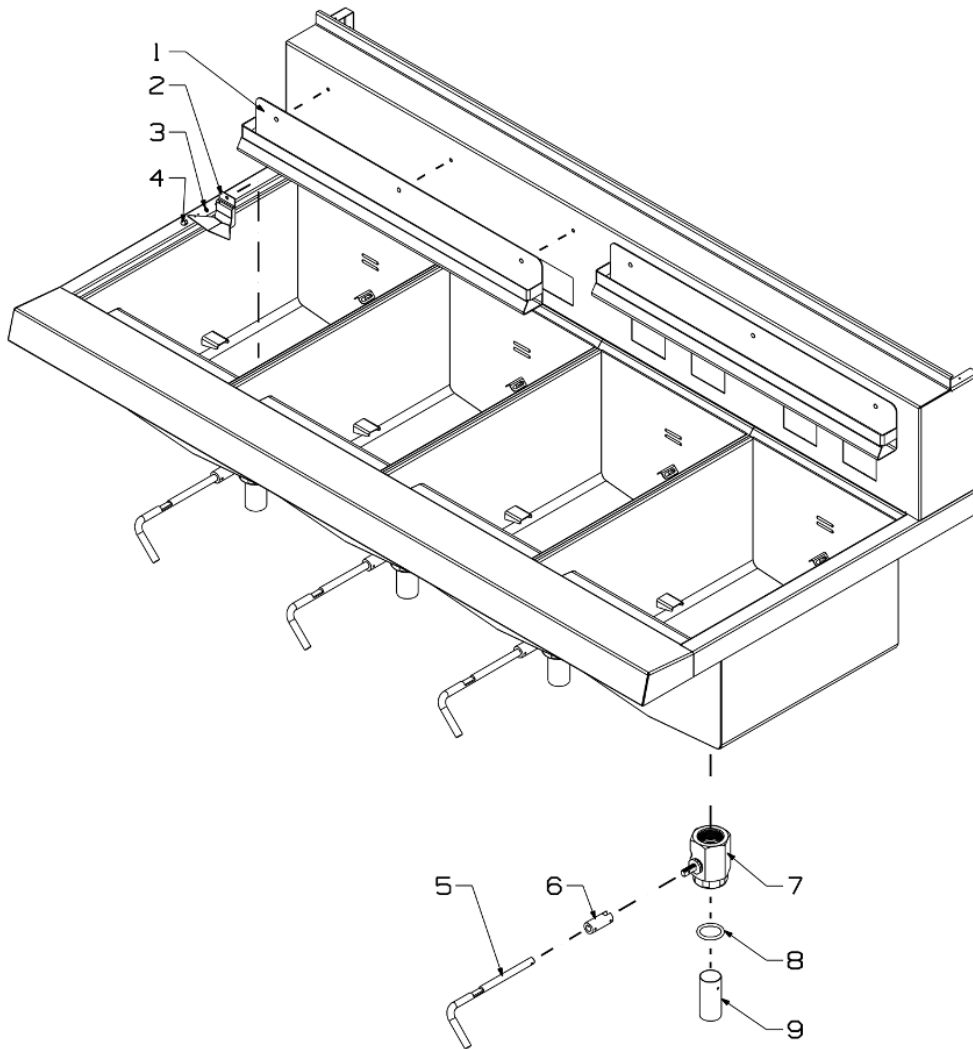

For the most up-to-date parts information, visit <https://parts.hennypennyhelp.com>.

Vat Assembly

Item No.	Part No.	Description	Qty.	Stocking Level
1	166287-002	Basket hanger	2	
2	157339-002	Oil diverter hood	4