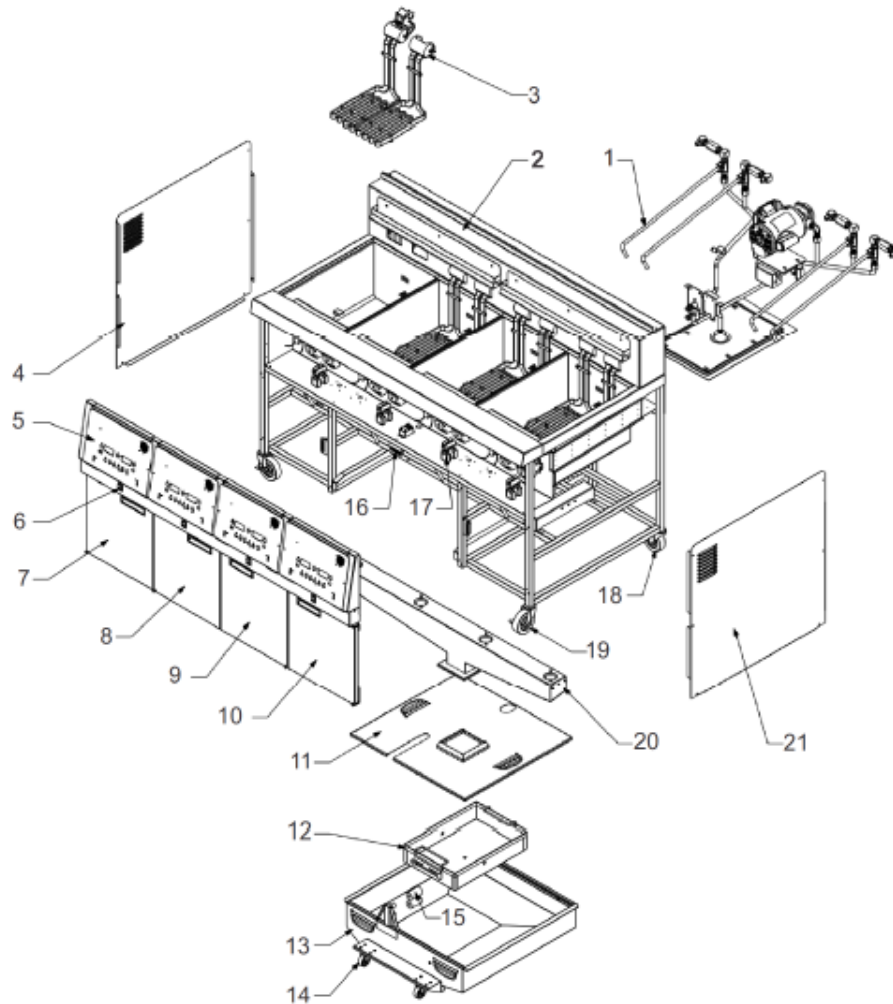

For the most up-to-date parts information, visit
<https://parts.hennypennyhelp.com>.

General Assembly

Item No.	Part No.	Description	Qty.	Stocking Level
1	94959	Piping system assembly	1	
2	95109	Vat assembly and enclosure	1	
3	-	See Element and Hub Assembly - Full	-	

For the most up-to-date parts information, visit
<https://parts.hennypennyhelp.com>.

Item No.	Part No.	Description	Qty.	Stocking Level
4	92223	Left panel	1	
5	166891	Dicos C8000 control panel assembly	4	A
6	52224	Covered power switch	4	B
7	94947	Door assembly, left	1	
8	95595	Door assembly, left, middle	1	
9	95594	Door assembly, right, middle	1	
10	94948	Door assembly, right	1	
11	166338	Filter pan cover weld assembly	1	
12	96174	Crumb catcher weld assembly	1	
13	95850	Filter pan weld assembly	1	
14	19004	Swivel caster mounting plate, 2 in	4	
15	83429	End tube adapter	2	
16	17002	Magnet	3	
17	95148	Electrical parts assembly	1	
18	52064	Swivel caster with brake, 4 in	2	
19	60312	Swivel caster without brake, 4 in	2	
20	95718	Trough assembly	1	
21	92196	Right panel	1	

Recommended Parts: A = Truck Stock; B = Dist. Stock
*** = Not Shown**

For the most up-to-date parts information, visit
<https://parts.hennypennyhelp.com>.

C8000 Control Assembly

Item No.	Part No.	Description	Qty.	Stocking Level
1	166891	Dicos C8000 control assembly	1	

For the most up-to-date parts information, visit
<https://parts.hennypennyhelp.com>.

Item No.	Part No.	Description	Qty.	Stocking Level
2	165932	- C8000 Control rear cover stud assembly	1	
3	NS02-005	- Hex keps nut, #6-32	20	
4	ME50-034	-Spacer,.250 ODX.171ID X.469 long	13	
5	58790	- PC board assembly, I/O	1	
6	59566	- Menu card, blank	1	
7	166125	- Dicos C8000 control panel decal	1	
8	165857	- C8000 Control panel stud assembly	1	
9	166956	- Dicos C8000 control	1	
10	26974	- Speaker assembly	1	A
Recommended Parts: A = Truck Stock; B = Dist. Stock * = Not Shown				