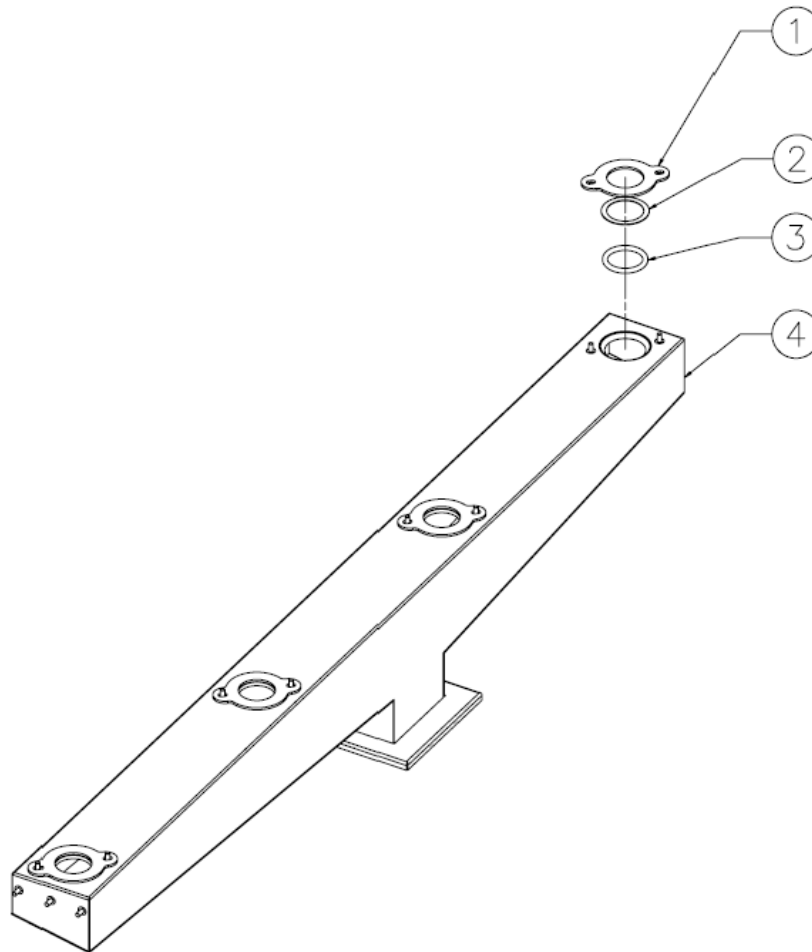

For the most up-to-date parts information, visit
<https://parts.hennypennyhelp.com>.

Item No.	Part No.	Description	Qty.	Stocking Level
10	SC01-026	Pump motor shield screw	1	
11	17456	Pump motor shield, CE	1	
Recommended Parts: A = Truck Stock; B = Dist. Stock				

Item No.	Part No.	Description	Qty.	Stocking Level
1	60241	High limit, 425° F, CE	1	A
2	91635	High limit pivot bracket stud assembly	1	
3	91624	High limit reset pin weld assembly	1	
4	74209	Element pivot housing	1	
5	SC01074	Screw, #10-32 X 1/2, CT	4	
6	75818	Rear capillary bracket	2	
7	75819	Front capillary plate	2	
8	SC01-076	Screw, #8-32 X 1/4, CT	4	
9	78484-005	Heating element, 220 VAC, 7 KW	2	B
10	78615	High limit rear guard, full	1	
11	78614	High limit front guard, full	1	
12	SC04-003	Screw, #8-32 X 3/8, CT	12	
13	92323	Spreader weld assembly, full	1	
14	92444	Spreader weld assembly, full	1	
15	78499	Spreader strap	12	
16	76964	Pivot hub gasket, .015	2	B
17	OR01-004	O-ring, #8115	4	A
18	75022	Shoulder screw, reworked, 3/8	4	
19	SC01-084	Hex screw, #10-32 X 3/8	6	
20	91599	Heater limit bracket	1	

For the most up-to-date parts information, visit
<https://parts.hennypennyhelp.com>.

Item No.	Part No.	Description	Qty.	Stocking Level
21	82459	Element pivot housing, right, full	1	
22	92393	High limit mounting bracket	1	
Recommended Parts: A = Truck Stock; B = Dist. Stock * = Not Shown				

For the most up-to-date parts information, visit
<https://parts.hennypennyhelp.com>.

Trough Assembly

Item No.	Part No.	Description	Qty.	Stocking Level
1	84419	Drain trough seal clamp	4	
2	86442	Trough seal shim	4	
3	76948	Drain valve o-ring	4	A