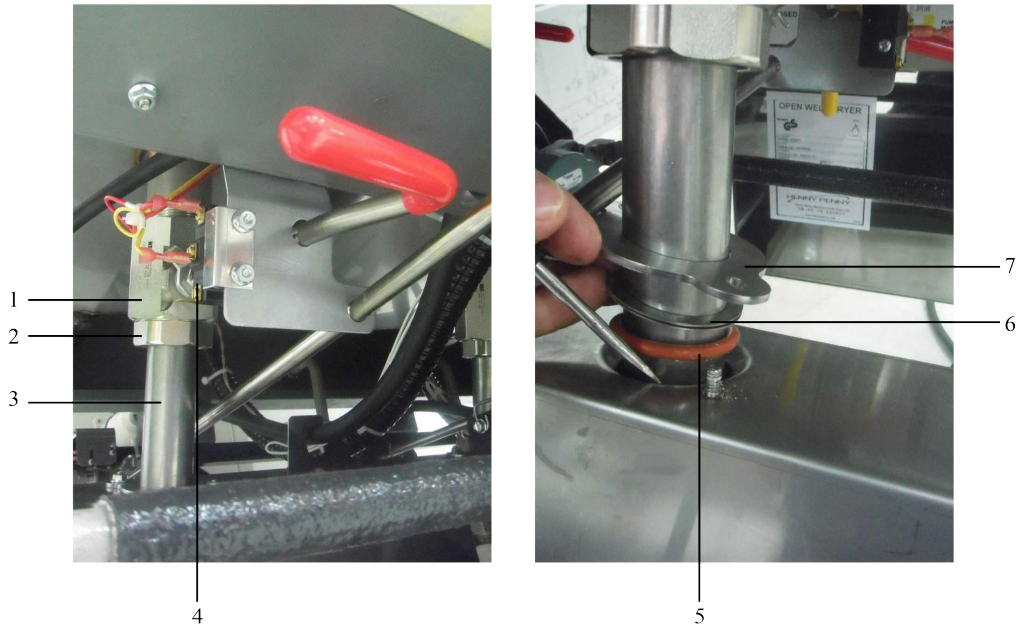

For the most up-to-date parts information, visit <https://parts.hennypennyhelp.com>.

Drain Valve Assembly

Item No.	Part No.	Description	Qty.	Stocking Level
1	NS04-002	Microswitch bracket nut	1/vat