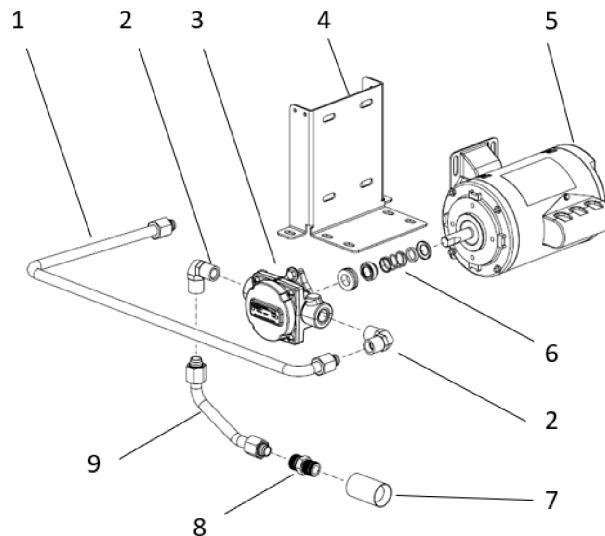

For the most up-to-date parts information, visit
<https://parts.hennypennyhelp.com>.

Item No.	Part No.	Description	Qty.	Stocking Level
11	167688	Manifold block assembly, FS	A/R	
11	167689	Manifold block assembly, SS/FFS	A/R	
11	167692	Manifold block assembly, FFFF	A/R	
12*	167415	- Block manifold	1	
13*	17407	- Elbow connector ,1/2 in, male	1	
14*	FP01-002	- Pipe plug, square head, 1/2 in, NPT	1	
15*	FP01-242	- Ftg 1/2 in, NPT M to 45 flare M	3	
16*	MS01-169	- Pipe sealant, white	A/R	
Recommended Parts: A = Truck Stock; B = Dist. Stock * = Not Shown A/R = As Required				

For the most up-to-date parts information, visit
<https://parts.hennypennyhelp.com>.

Filter Pump and Motor Assembly

Filter Pump and Motor Assembly

Item No.	Part No.	Description	Qty.	Stocking Level
1	176024	Assy - oil return line tube - 071	1	
1	153896	Assy - oil return line tube - 072	1	
1	153765	Assy - oil return line tube - 073	1	
1	154089	Assy - oil return line tube - 074	1	
2	17407	Connector 1/2 male elbow	2	
3	171168	Assy - sub pump 5 GPM	1	B
4	154548	Bracket - motor	1	
5	153608	Motor - 1/2 HP filter pump	1	A

For the most up-to-date parts information, visit
<https://parts.hennypennyhelp.com>.

Item No.	Part No.	Description	Qty.	Stocking Level
6	17476	Seal kit - mechanical - viton	1	A
7	83429	Adapter - tube end	1	
8	16807	Fitting connector male	1	
9	153733	Assy - pump inlet tube	1	