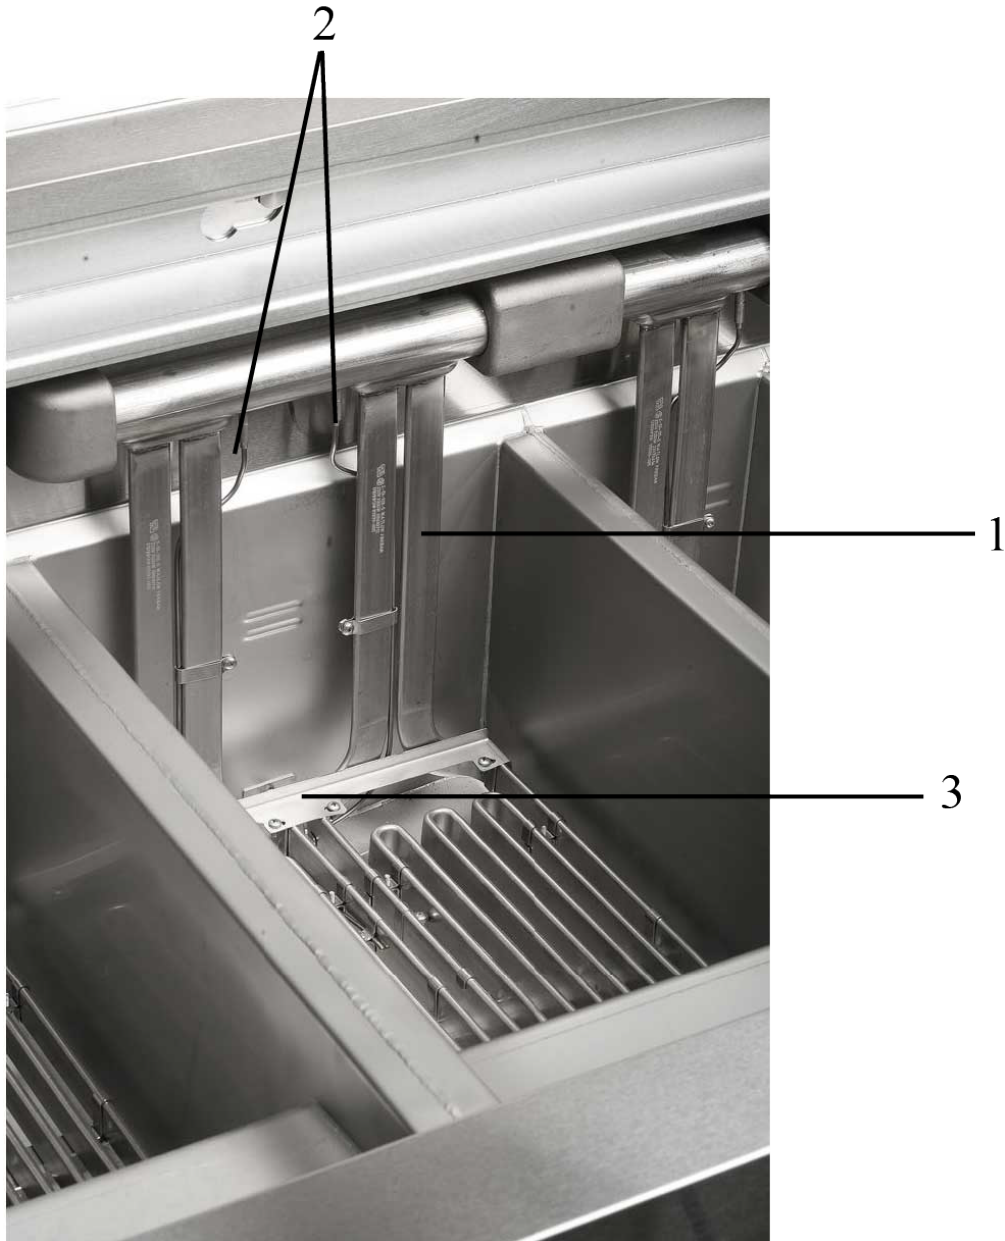

For the most up-to-date parts information, visit
<https://parts.hennypennyhelp.com>.

Inside Vat

For the most up-to-date parts information, visit
<https://parts.hennypennyhelp.com>.

Item No.	Part No.	Description	Qty.	Stocking Level
1	178442-002	4 wire heating element, 230/400 VAC, 50 Hz, 7 kW, 3 Ph, split vat	1/vat	B
1	178442-005	4 wire heating element, 220/380 VAC, 50 Hz, 7 kW, 3 Ph, split vat	1/vat	B
1	178442-006	4 wire heating element, 240/415 VAC, 50 Hz, 7 kW, 3 Ph, split vat	1/vat	B
1	89899-002	4 wire oil heating element, 230/400 VAC, 50 Hz, 14 kW, 3 Ph, full vat	1/vat	B
1	89899-005	4 wire oil heating element, 220/380 VAC, 50 Hz, 14 kW, 3 Ph, full vat	1/vat	B
1	89899-006	4 wire oil heating element, 240/415 VAC, 50 Hz, 14 kW, 3 Ph, full vat	1/vat	B
1	89899-007	3 wire oil heating element, 220 VAC 50 Hz, 14KW, 3Ph, full vat	1/vat	B
1	179685-001	4 wire oil heating element, 240/415 VAC, 50Hz, 17KW, 3Ph, full vat	1/vat	B
1	179685-002	4 wire oil heating element, 220/380 VAC, 50Hz, 17KW, 3Ph, full vat	1/vat	B
1	179685-003	4 wire oil heating element, 230/400 VAC, 50Hz, 17KW, 3Ph, full vat	1/vat	B
2	96887	High limit single thermocouple service pack: - Full Vats (All Units) - Split Vats (LB2307011 and before or 181867 depending on heater installed)	A/R	A