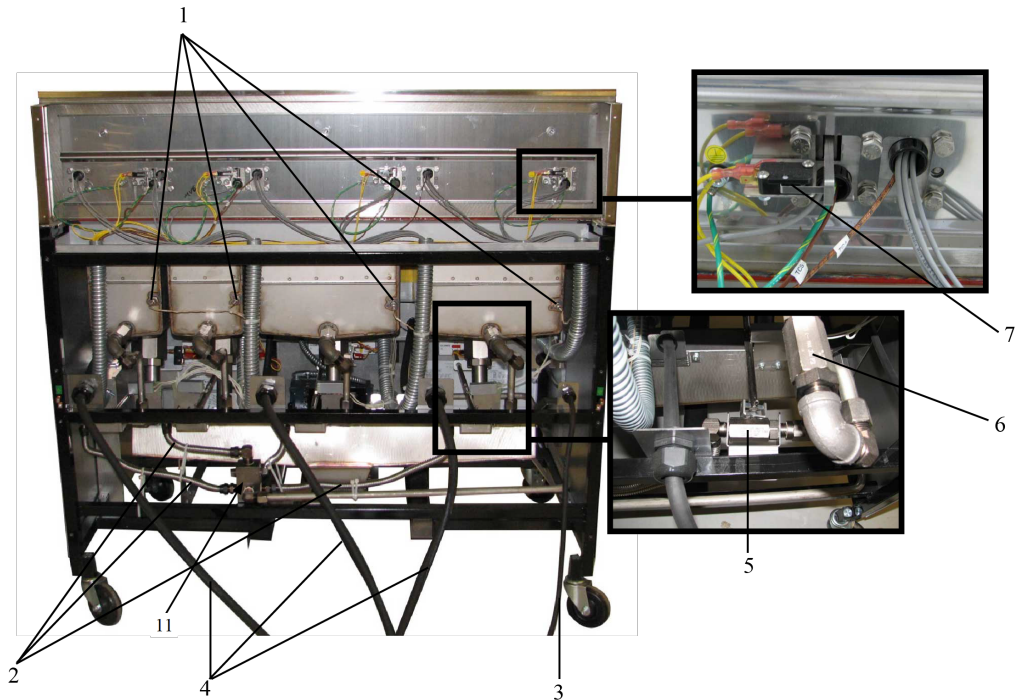

For the most up-to-date parts information, visit
<https://parts.hennypennyhelp.com>.

High Limit and Momentary Switch

Item No.	Part No.	Description	Qty.	Stocking Level
1	84987	High limit reset switch, N/O	A/R	A
2	175915-002	High limit control service pack, 230 VAC, 575°F, yellow (Units built LB2307011 and before)	A/R	A
2	175915-006	Dual Hi-Limit Thermocouple Service Pack, 240 VAC, 575°F, Black Circle (LB2307012 and after)	A/R	A

Recommended Parts: A = Truck Stock; B = Dist. Stock
 * = Not Shown
 A/R = As Required

For the most up-to-date parts information, visit
<https://parts.hennypennyhelp.com>.

Rear View

Item No.	Part No.	Description	Qty.	Stocking Level
1	140372	Probe/gauge kit, 3 in	A/R	A