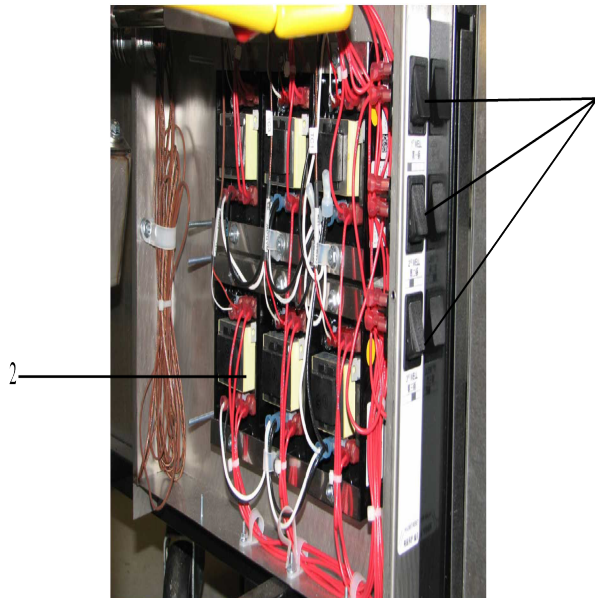

For the most up-to-date parts information, visit
<https://parts.hennypennyhelp.com>.

Electrical Assembly

Item No.	Part No.	Description	Qty.	Stocking Level
1	ME90-011	Relay coil, DPST, 24 VAC, N.O.30A	1	A
2	65073	Contactor, square, D, 24 VAC	1/vat	A
3	86087	Transformer assembly, 240VAC, 24VAC, 75VA	1/vat	A
4	29509	Contactor, 24 VAC	1/vat	A
*	EF02-125	Push button reset breaker	A/R	A
Recommended Parts: A = Truck Stock; B = Dist. Stock * = Not Shown A/R = As Required				

For the most up-to-date parts information, visit
<https://parts.hennypennyhelp.com>.

High Limit and Momentary Switch

Item No.	Part No.	Description	Qty.	Stocking Level
1	84987	High limit reset switch, N/O	A/R	A
2	175915-002	High limit control service pack, 230 VAC, 575°F, yellow (Units built LB2307011 and before)	A/R	A
2	175915-006	Dual Hi-Limit Thermocouple Service Pack, 240 VAC, 575°F, Black Circle (LB2307012 and after)	A/R	A