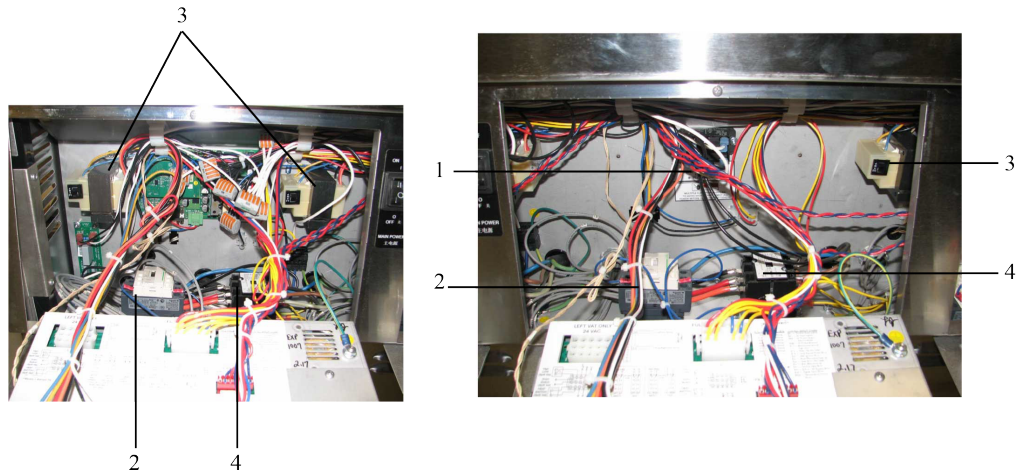

For the most up-to-date parts information, visit
<https://parts.hennypennyhelp.com>.

Electrical Assembly

Item No.	Part No.	Description	Qty.	Stocking Level
1	ME90-011	Relay coil, DPST, 24 VAC, N.O.30A	1	A
2	65073	Contactor, square, D, 24 VAC	1/vat	A
3	86087	Transformer assembly, 240VAC, 24VAC, 75VA	1/vat	A
4	29509	Contactor, 24 VAC	1/vat	A
*	EF02-125	Push button reset breaker	A/R	A
Recommended Parts: A = Truck Stock; B = Dist. Stock * = Not Shown A/R = As Required