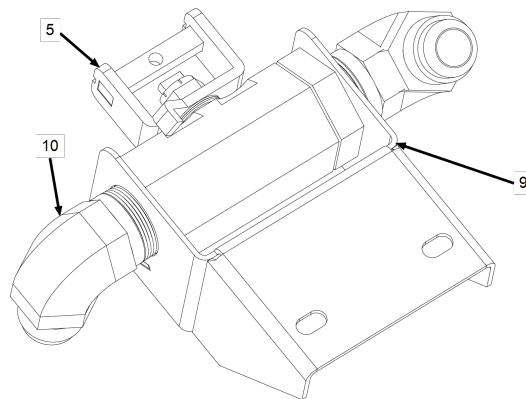

For the most up-to-date parts information, visit
<https://parts.hennypennyhelp.com>.

Rear View

Item No.	Part No.	Description	Qty.	Stocking Level
1	140372	Probe/gauge kit, 3 in	A/R	A