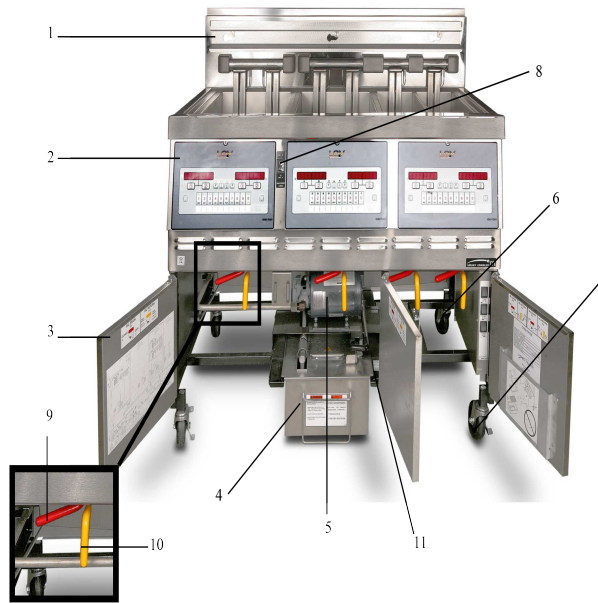

For the most up-to-date parts information, visit
<https://parts.hennypennyhelp.com>.

Front View

Item No.	Part No.	Description	Qty.	Stocking Level
1	154353-002	Basket hanger, 072	1	
1	154327-002	Basket hanger, 073	1	
1	154325-002	Basket hanger, 074	1	
2	91101	Control assembly, McDonalds, English	1/vat	B
2	140958	-Control decal kit, McDonalds, English	1/vat	B
2	175612	Control assembly, McDonalds, Chinese	1/vat	B
2	140710	-Control decal kit, McDonalds, Chinese	A/R	
2*	182501	Control decal	A/R	
2*	93523	Control decal, Chinese	A/R	

For the most up-to-date parts information, visit
<https://parts.hennypennyhelp.com>.

Item No.	Part No.	Description	Qty.	Stocking Level
2*	26974	Speaker assembly	1/vat	A
3		See Door Assembly		
4		See Filter Pan Assembly		
5		See Filter Pump and Motor Assembly		A
6	77575	Swivel caster with brake, 4 in	2	C
7	77679	Swivel caster without brake, 4 in	2	C
8	52224	Covered power switch	1	A
9	94092	Drain valve rod	1/vat	
9*	157599	Fryer handle grip, red	1/vat	
10	156473	Oil return valve rod	1/vat	
10*	157600	Fryer handle grip, yellow	1/vat	
11	94095	Filter valve drain rod, purge	1	
11*	157601	Fryer handle grip, black	1	
12	18227	Microswitch, 250° F	1/vat	A
13*	81915	Half basket, red handle	A/R	
13*	181575	Half basket, black handle	A/R	
13*	187918	1/4 basket, black handle	A/R	