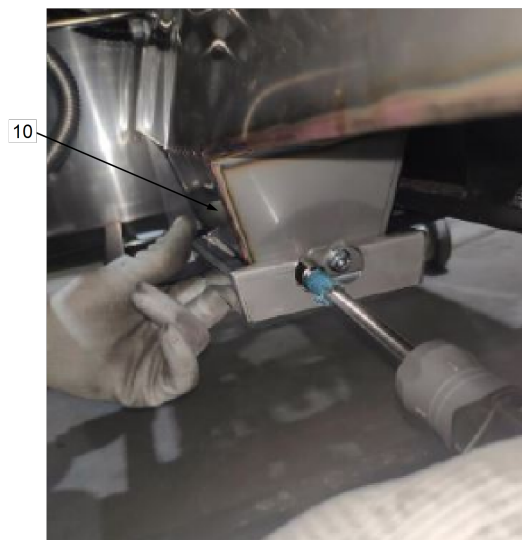

For the most up-to-date parts information, visit <https://parts.hennypennyhelp.com>.

Drain Valve Assembly

Item No.	Part No.	Description	Qty.	Stocking Level
1	NS04-002	Microswitch bracket nut	1/vat