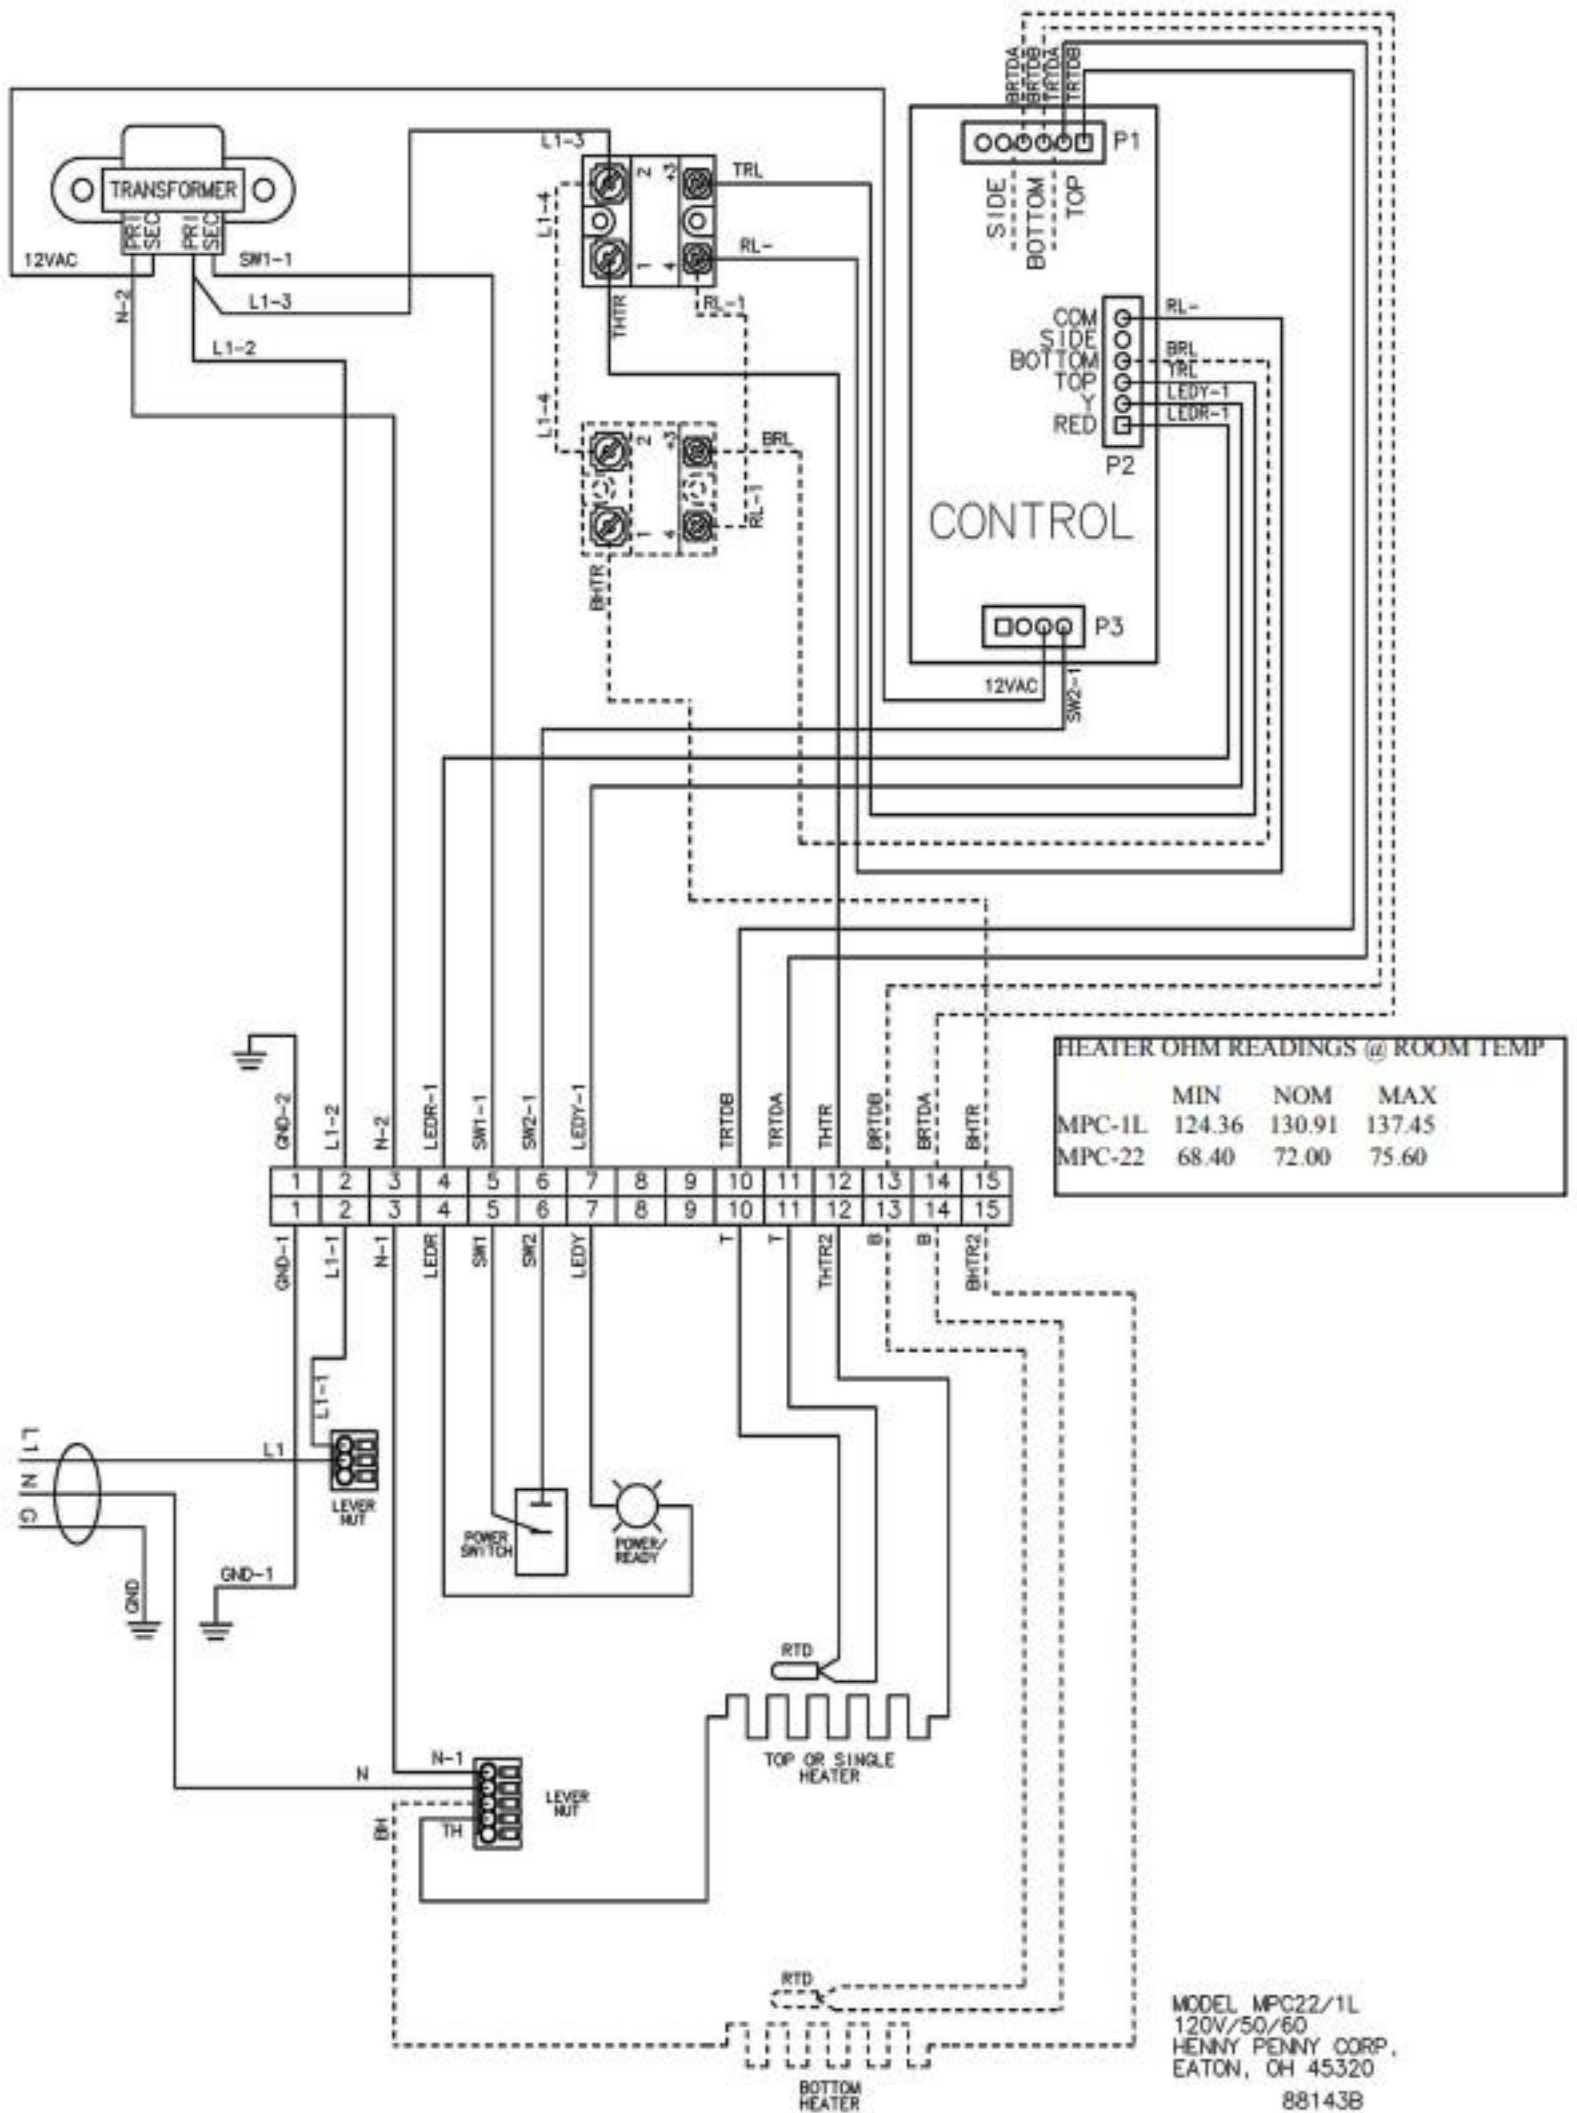

MPC-554

MODEL MPC22/1L
 120V/50/60
 HENNY PENNY CORP.
 EATON, OH 45320
 88143B