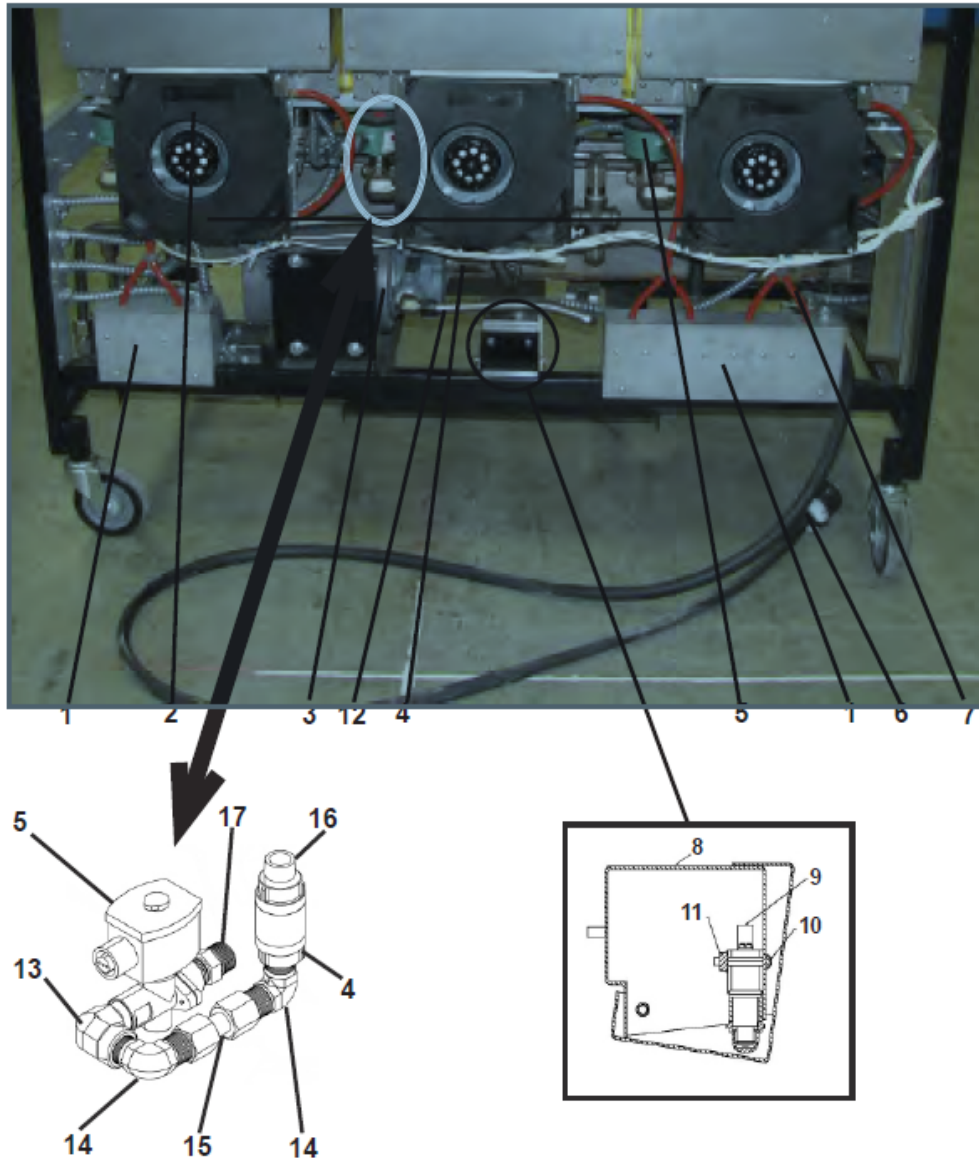

For the most up-to-date parts information, visit <https://parts.hennypennyhelp.com>.

LVG 100 Rear View

Item No.	Part No.	Description	Qty.	Stocking Level
1	140939	Kit - pressure switch, .80 in WC (behind cover)	1/vat	A