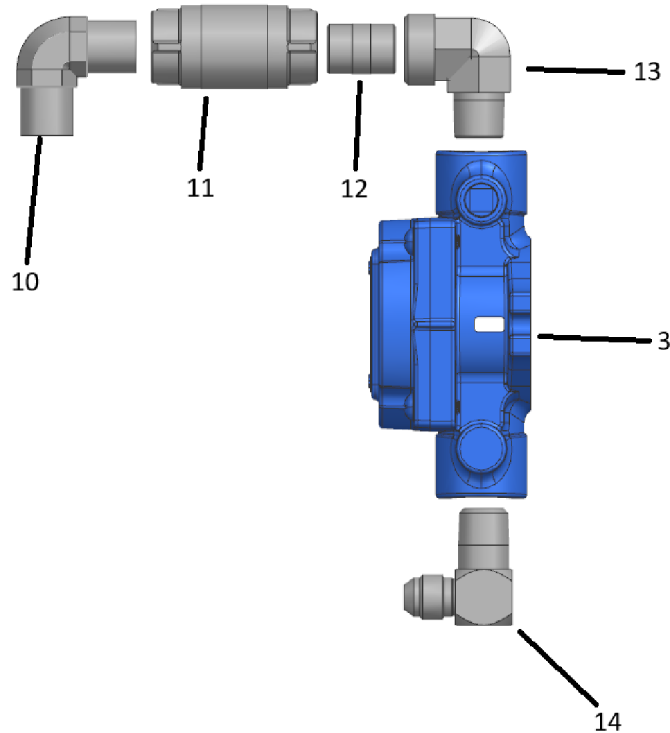

⁸National Pipe Tapered

⁹National Pipe Tapered

For the most up-to-date parts information, visit <https://parts.hennypennyhelp.com>.

Flexible Gas Line Assembly

Item No.	Part No.	Description	Qty.	Stocking Level
1	03758	Flexible gas line with shutoff valve, 72 inch, 3 and 4 vat	1	
2	03753	Flexible gas line with shutoff valve, 36 inch, 2 vat	1	

Recommended Parts: A = Truck Stock; B = Dist. Stock
* = Not Shown

For the most up-to-date parts information, visit
<https://parts.hennypennyhelp.com>.

Filter Pump and Motor Assemblies

Flange Mount Filter Pump Motor Assembly

Serial No. before BU1810136

For the most up-to-date parts information, visit
<https://parts.hennypennyhelp.com>.

Item No.	Part No.	Description	Qty.	Stocking Level
1	67583	Motor, 1/2 HP, 60 Hz	1	A
1	92850	Motor, 1/2 HP, 50 Hz ,CE	1	A
1	92850	Motor, 1/2 HP, 50 Hz	1	A
2	17476	Seal kit	1	A
2	17476	Seal kit	1	A
3	171168	5 GPM pump assembly	1	B
4	SC01-132	- Pump cover screw	1	
5	171171	- Pump cover	1	
6	171170	- Pump rotor	1	

For the most up-to-date parts information, visit
<https://parts.hennypennyhelp.com>.

Item No.	Part No.	Description	Qty.	Stocking Level
7	171169	- Pump roller (set of 5)	1	A
8	162498	- O-ring	1	B
9	N/A	Pump body not sold separately. Use 171168 .		
10	SC01-026	Pump motor shield screw	1	
10	17407	Elbow, 1/2 male	1	
10	FP01-242	Fitting, 1/2 NPT male to 45 flare male	1	
11	17456	Pump motor shield, CE	1	
11	74469	Check valve 1/2	1	
11	FP01-090	Elbow, 1/2 NPT X 90° female, black iron	1	
12	35856	Nipple, 1-1/8, short, hospital	1	
12	FP02-062	Nipple, 1/2 NPT X 1.75 in, black iron	1	
13	16239	Elbow, street, 90 degree	1	
13	FP01-256	Fitting, 12 SAE X 1/2 NPT	1	
14	FP01-205	Elbow, 1/2 NPT male, 45 flare	1	