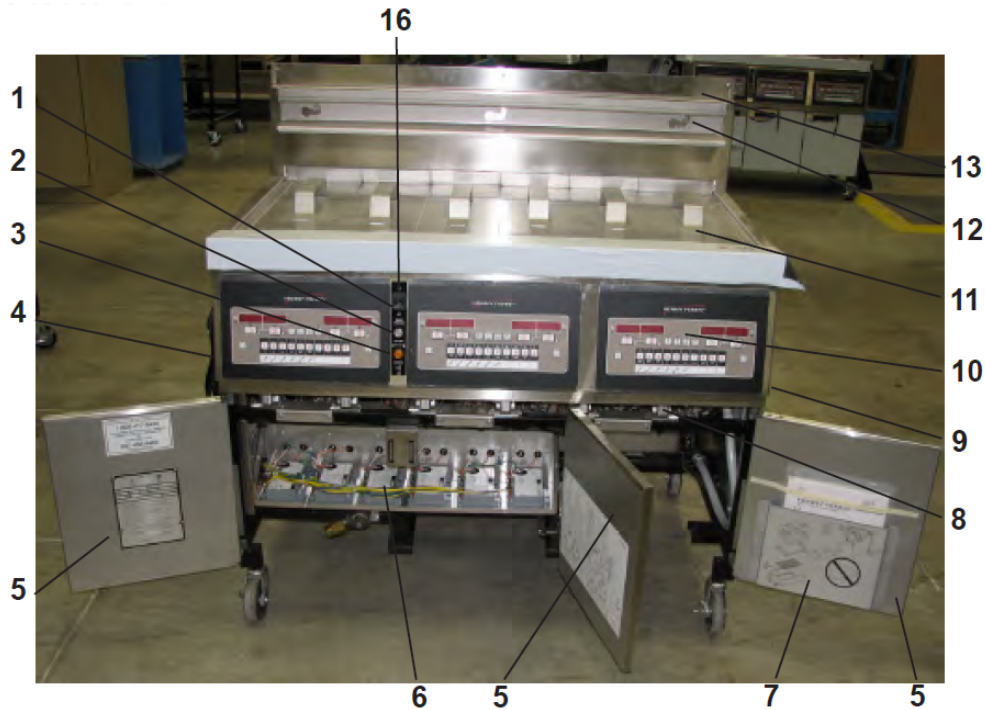

For the most up-to-date parts information, visit
<https://parts.hennypennyhelp.com>.

Front View

Item No.	Part No.	Description	Qty.	Stocking Level
1	52224	Power switch	1	A
2	75860	Blue indicator light	1	B
3	75859	Yellow indicator light	1	B
4	76930	Left side panel	1	
5	--	Door assembly		
5*	SC01-234	- Flat head hinge screw	A/R	
6	77839	Ignition module	2/control	A
6	77602	Ignition module, CE	2/control	A