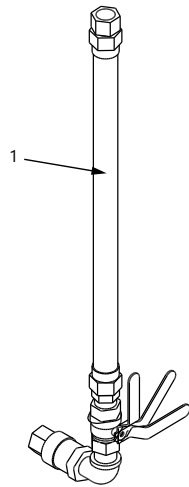

For the most up-to-date parts information, visit
<https://parts.hennypennyhelp.com>.

Filter Line

Item No.	Part No.	Description	Qty.	Stocking Level
1	77523-002	Suction tube, 18 inch long	1	

For the most up-to-date parts information, visit
<https://parts.hennypennyhelp.com>.

Item No.	Part No.	Description	Qty.	Stocking Level
2	FP01-206	Flare connector, 3/8 inch, NPT¹ , female, 45	1	
3	FP01-029	Reducer, 1/2 inch NPT² male to 3/8 inch NPT³ , SS⁴ female	2	
4	77259	Plug and play bracket	1	
5	77248	Tube end adaptor	1	
6	FP01-204	Nipple, 3/8 inch NPT⁵ x 6 inch long	1	
7	74469	Check valve, 1/2 NPT⁶	1	A
8	FP02-024	Nipple, 3/8 inch NPT⁷	1	
9	FP01-205	Elbow, 1/2 inch NPT⁸	1	
10	FP02-087	Nipple, 3/8 inch NPT⁹ x 5 inch	1	

Recommended Parts: A = Truck Stock; B = Dist. Stock

¹National Pipe Tapered

²National Pipe Tapered

³National Pipe Tapered

⁴Stainless steel

⁵National Pipe Tapered

⁶National Pipe Tapered

⁷National Pipe Tapered

⁸National Pipe Tapered

⁹National Pipe Tapered

For the most up-to-date parts information, visit <https://parts.hennypennyhelp.com>.

Flexible Gas Line Assembly

Item No.	Part No.	Description	Qty.	Stocking Level
1	03758	Flexible gas line with shutoff valve, 72 inch, 3 and 4 vat	1	
2	03753	Flexible gas line with shutoff valve, 36 inch, 2 vat	1	