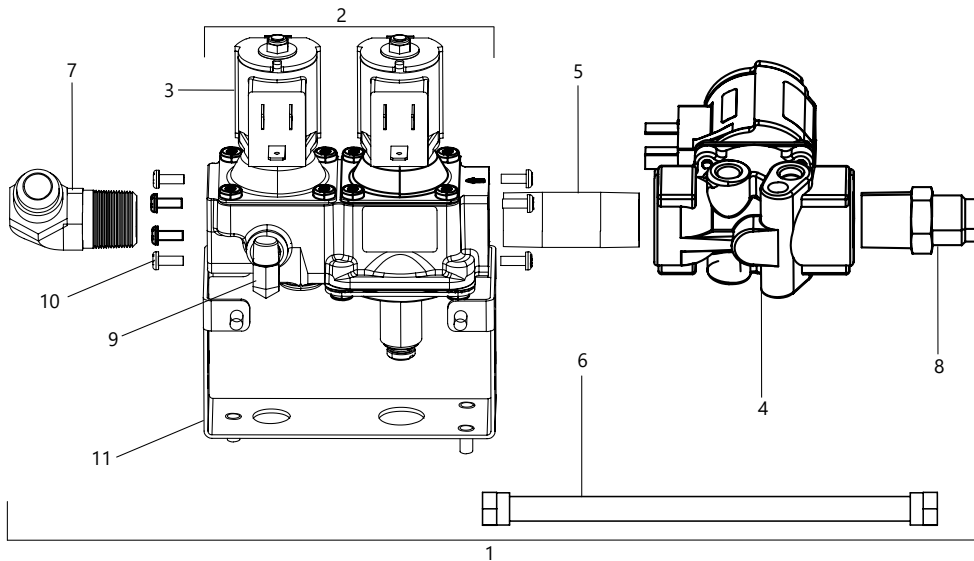

For the most up-to-date parts information, visit
<https://parts.hennypennyhelp.com>.

Item No.	Part No.	Description	Qty.	Stocking Level
3	FP01-211	Tube connector, 1/2 in to 1/2 in NPT¹ male	1	
4	16239	Street elbow, 90 degrees	1	
5	FP05-004	Z-tube elbow, 1/4 in to 1/8 in pipe	2	

Recommended Parts: A = Truck Stock; B = Dist. Stock
* = Not Shown

CE Service Packs

Item No.	Part No.	Description	Stocking Level
1	87663-105	Gas valve service assembly for full vat, natural, CE	

¹National Pipe Tapered