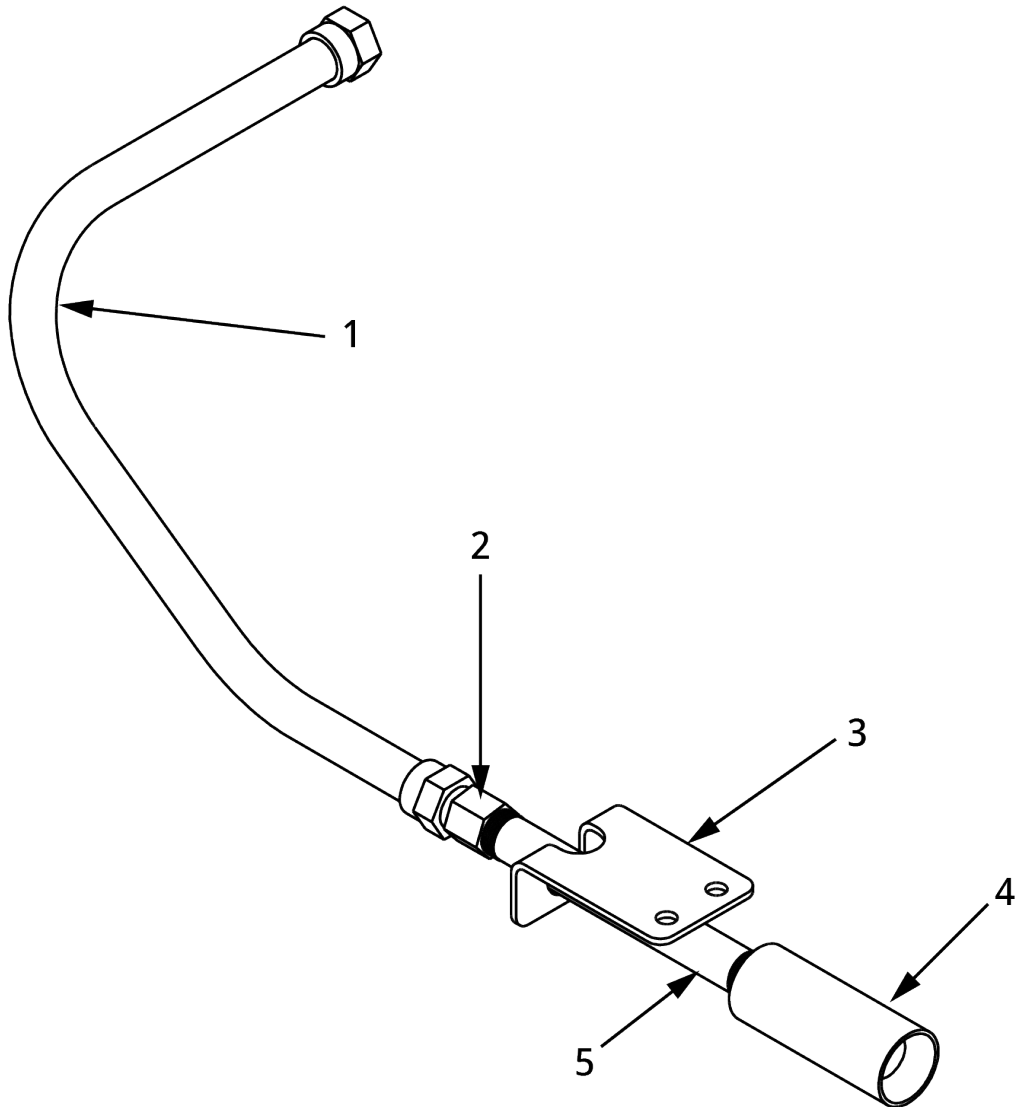

Recommended Parts: A = Truck Stock; B = Dist. Stock

* = Not Shown

A/R = As Required

For the most up-to-date parts information, visit
<https://parts.hennypennyhelp.com>.

Fry Cap Accessories

Item No.	Part No.	Description	Qty.	Stocking Level
1	03641	LVG 102 fry cap accessory	1	
1	03642	LVG 103 fry cap accessory	1	
1	03643	LVG 104 fry cap accessory	1	
Recommended Parts: A = Truck Stock; B = Dist. Stock * = Not Shown				

For the most up-to-date parts information, visit
<https://parts.hennypennyhelp.com>.

Filter Line

Item No.	Part No.	Description	Qty.	Stocking Level
1	77523-002	Suction tube, 18 inch long	1	

For the most up-to-date parts information, visit
<https://parts.hennypennyhelp.com>.