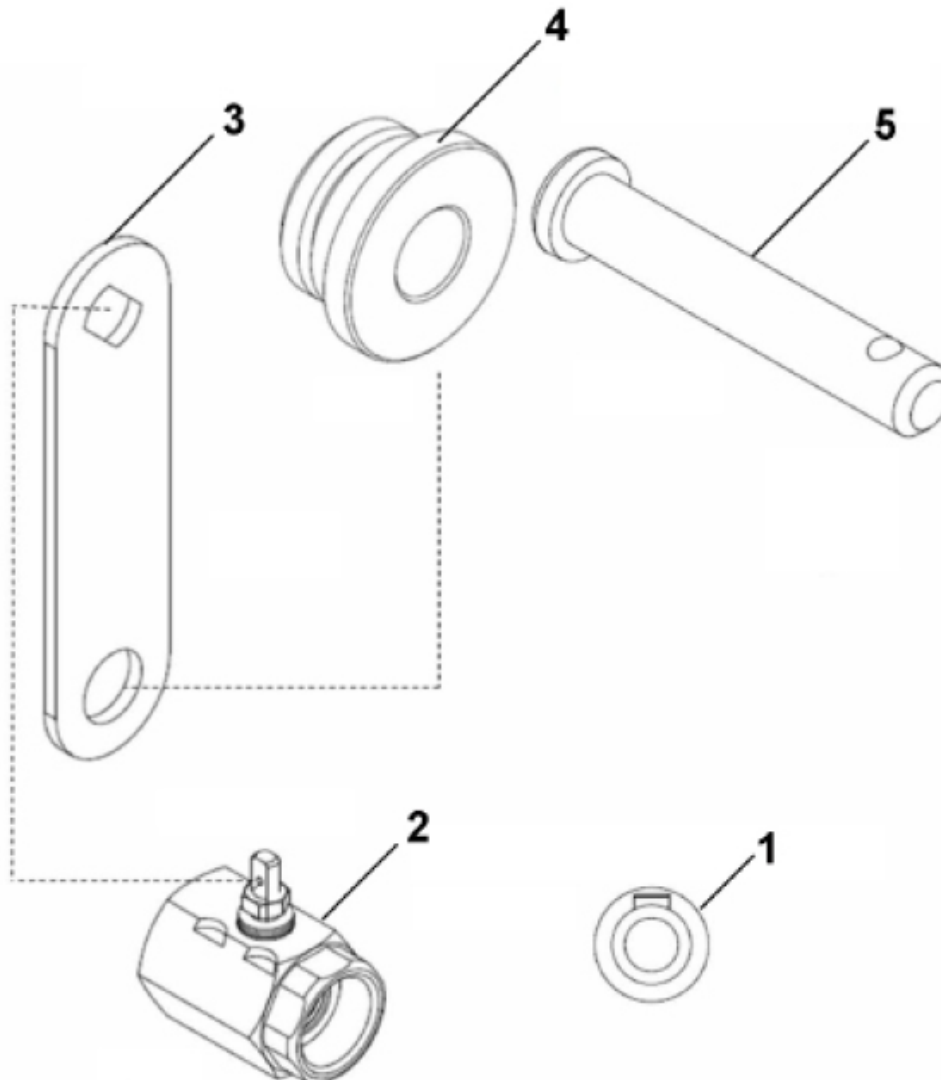

For the most up-to-date parts information, visit
<https://parts.hennypennyhelp.com>.

Drain Valve Linkage Assembly

Standard Vat Drain Valve Linkage

Drain Valve Linkage Parts - Standard Vat

For the most up-to-date parts information, visit
<https://parts.hennypennyhelp.com>.

Item No.	Part No.	Description	Qty.	Stocking Level
1	PN01-031	Locking wedge pin, 1 1/4 in long x 1/4 in diameter	1/vat	
2	76095	Drain valve	1/vat	
3	76264	Drain handle pivot	1/vat	B
4	78591	Actuator pivot busing	1/vat	
5	50776	Actuator clevis pin	1/vat	B
6*	76948	O-ring	1/vat	B
7*	140137	Spring handle pivot kit	A/R	
-	-	Drain valve actuator (See Front View)	-	
Recommended Parts: A = Truck Stock; B = Dist. Stock * = Not Shown A/R = As Required