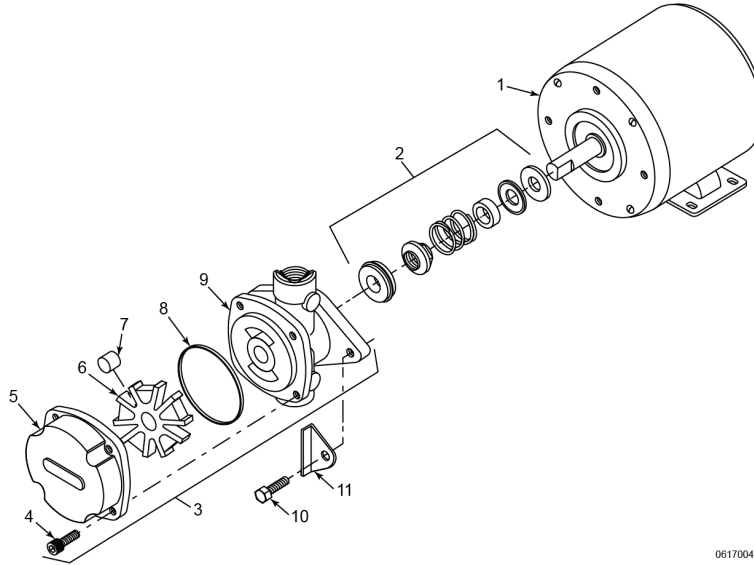

For the most up-to-date parts information, visit <https://parts.hennypennyhelp.com>.

Flexible Gas Line Assembly

Item No.	Part No.	Description	Qty.	Stocking Level
1	03758	Flexible gas line with shutoff valve, 72 inch, 3 and 4 vat	1	
2	03753	Flexible gas line with shutoff valve, 36 inch, 2 vat	1	

Recommended Parts: A = Truck Stock; B = Dist. Stock
* = Not Shown

For the most up-to-date parts information, visit
<https://parts.hennypennyhelp.com>.

Filter Pump and Motor Assemblies

Flange Mount Filter Pump Motor Assembly

Serial No. before BU1810136