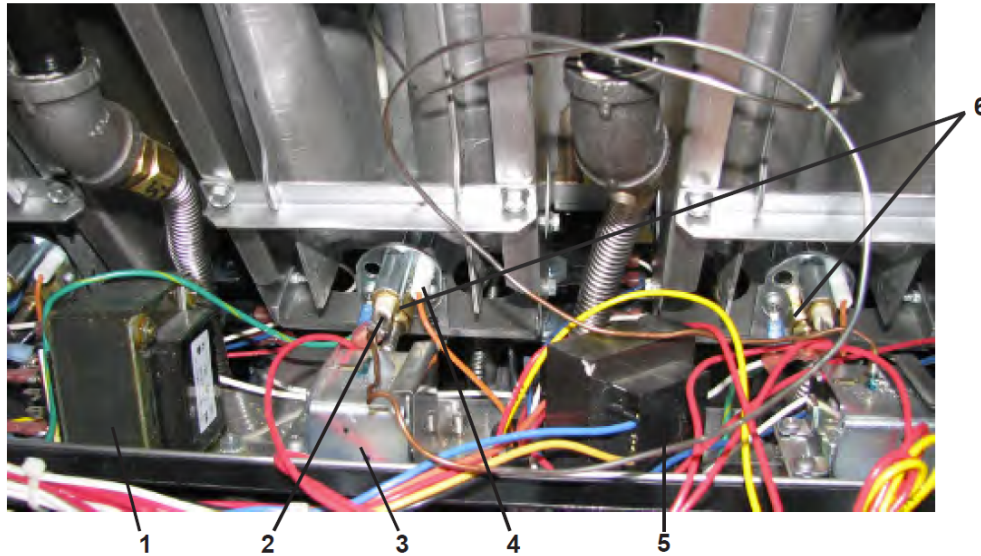

For the most up-to-date parts information, visit
<https://parts.hennypennyhelp.com>.

Behind Control Assembly

Item No.	Part No.	Description	Qty.	Stocking Level
1	TS22-012	AIF transformer	1	A
2	140296	Pilot assembly (NAT)	2/control	A
2	140297	Pilot assembly (LP)	2/control	A
--	n/a	Flame sensor (sold in pilot assembly)		
3	16738	High limit, 450° F	1/vat	A
4	n/a	Pilot spark ignitor assembly (sold in pilot assembly, see item 2)		
5	86086	Transformer assembly, 120/24 VAC , 75A	2/control	A
5	86087	Transformer assembly, 240 VAC/24 VAC, 75A	2/control	A