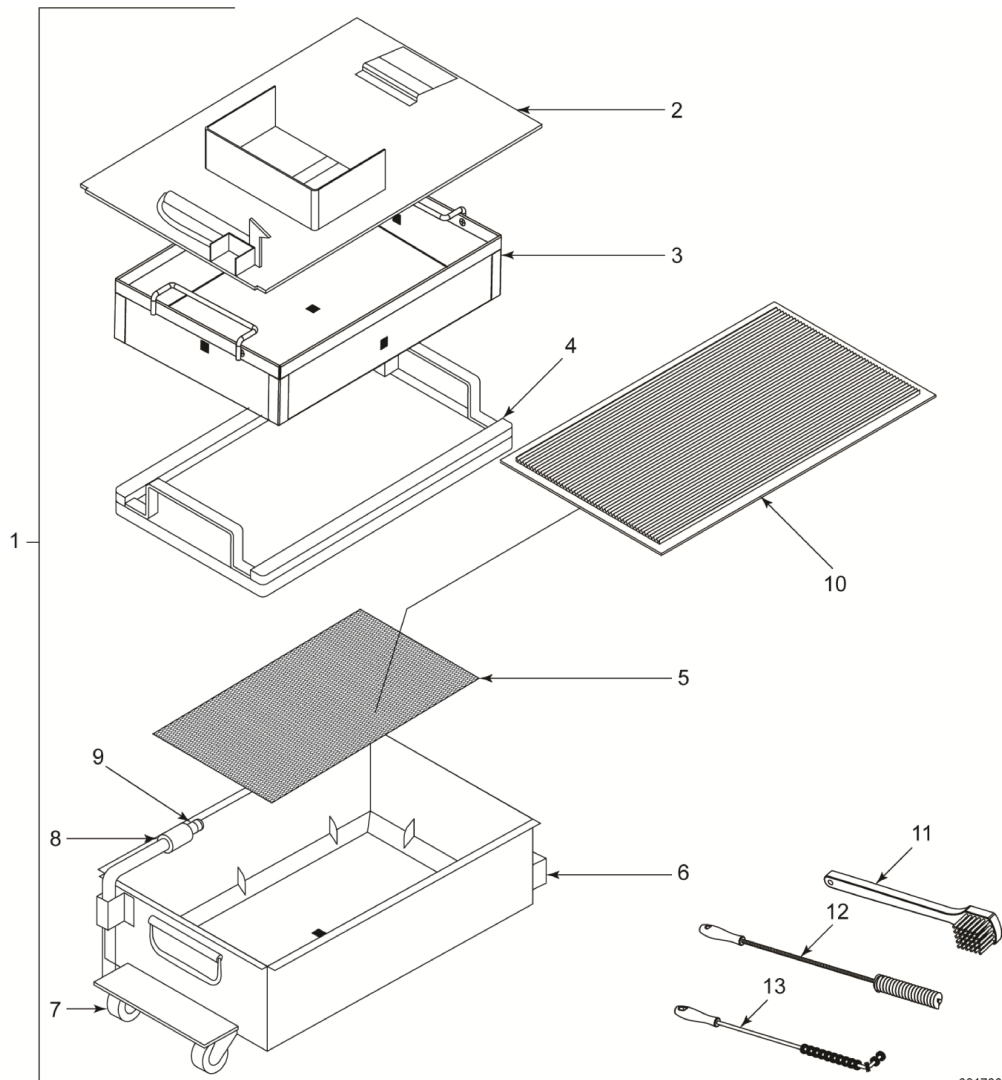

For the most up-to-date parts information, visit
<https://parts.hennypennyhelp.com>.

Filter Pan Assembly

08170011

Item No.	Part No.	Description	Qty.	Stocking Level
1	77531	Filter pan assembly	1	
2	82673	- Filter pan cover	1	
3	163322	- Crumb catcher	1