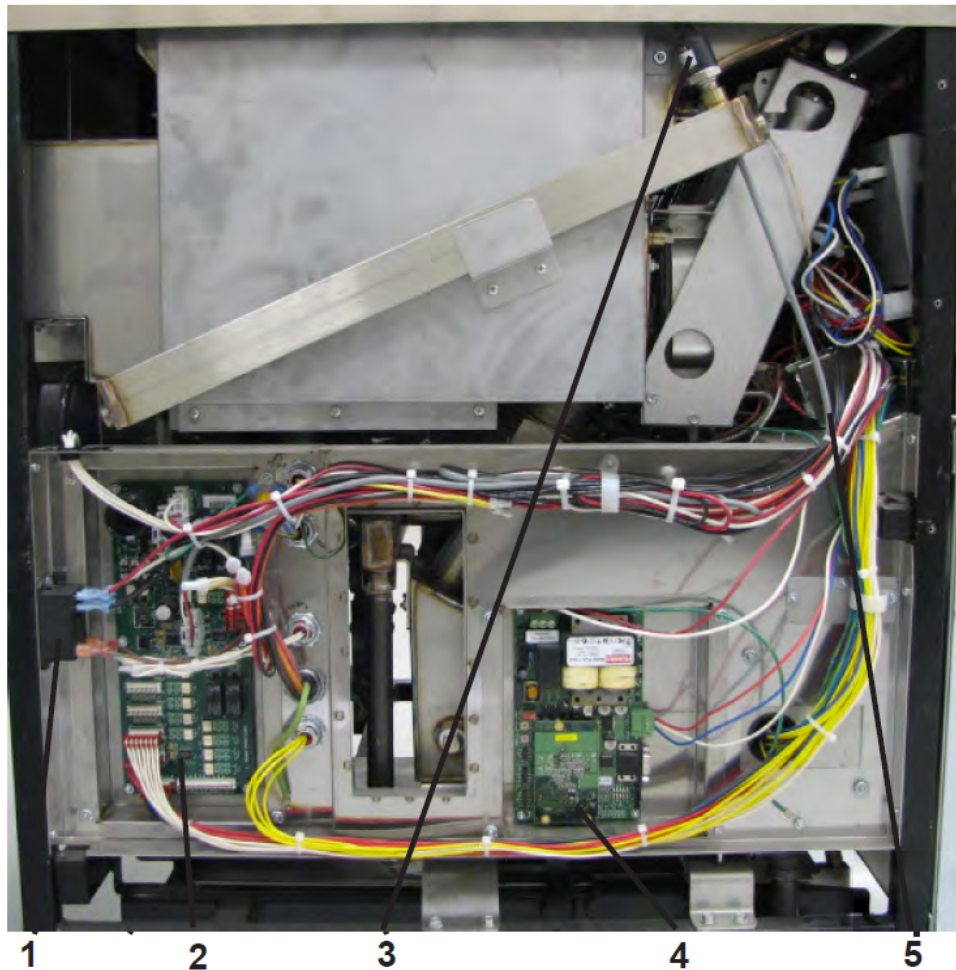

For the most up-to-date parts information, visit <https://parts.hennypennyhelp.com>.

Left Panel Removed

Item No.	Part No.	Description	Qty.	Stocking Level
1	ME90-008	Pump motor relay,12VDC 30A	1	A
2	85698	Common AIF PCB	1	A
3	79213	30 PSI pressure transducer	1	A
4	n/a	Gateway PC board (discontinued)