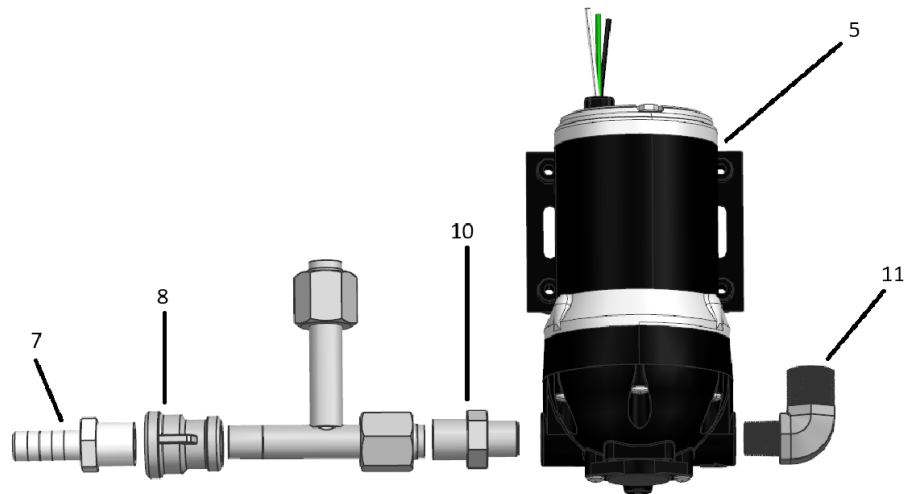

For the most up-to-date parts information, visit
<https://parts.hennypennyhelp.com>.

Right Panel Removed

For the most up-to-date parts information, visit
<https://parts.hennypennyhelp.com>.

Item No.	Part No.	Description	Qty.	Stocking Level
1	77575	Caster with brake, 4 in	2	
2	n/a	Gas control valve, Natural (sold with gas valve assembly)		
2	n/a	Gas control valve, LP (sold with gas valve assembly)		
3	76948	O-ring	1 per vat	
4	151744	Solenoid valve, 120VAC	A/R	A
4	154048	Solenoid valve, 220-240VAC	A/R	A
4	140769	Solenoid repair kit	A/R	A
5	97599	JIB pump retrofit service pack, 120 VAC (5/2015 & Before)	1	
5	153417-001	-JIB pump, 120 VAC (5/2015 & After)	1	B
5	97600	JIB pump retrofit service pack, 208-240 VAC (5/2015 & Before)	1	
5	153417-002	-JIB pump, 208-240 VAC (5/2015 & After)	1	A
6	77679	Caster, 4 in	2	
7	FP01-203	Barb, 1/2 hose X 1/2 NPT, nylon	1	
8	FP01-122	Reducer, 3/8 to 1/2, black iron	1	
9	N/A	ATO tube	1