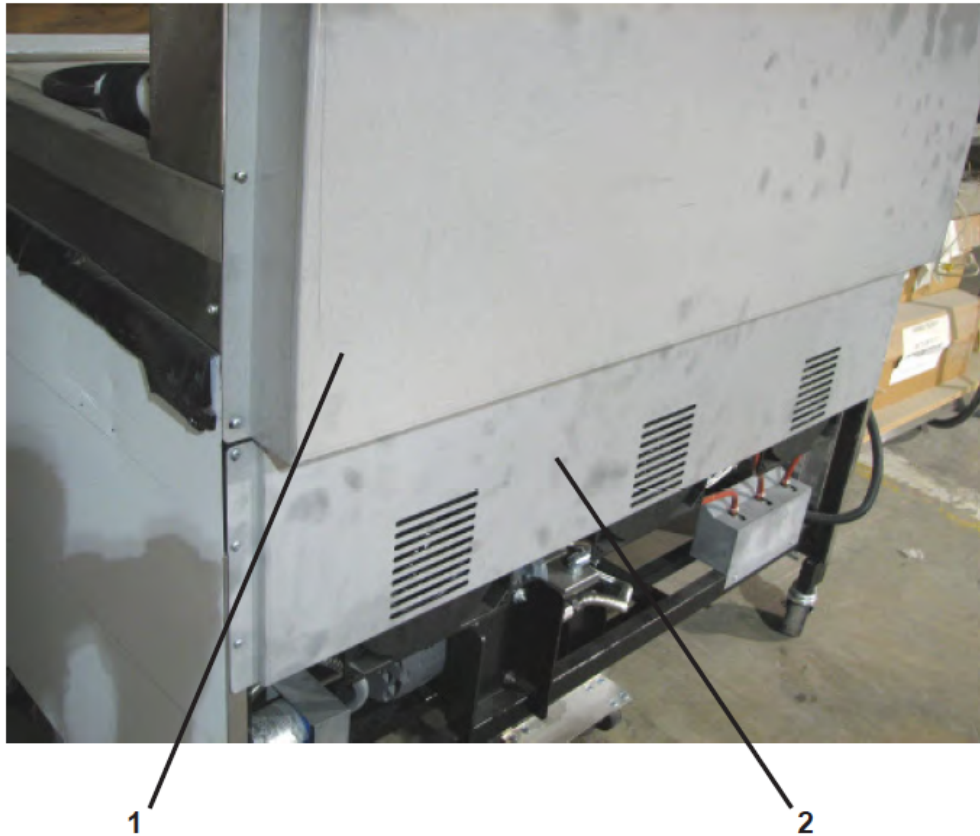

For the most up-to-date parts information, visit <https://parts.hennypennyhelp.com>.

Rear Shroud Assembly

Item No.	Part No.	Description	Qty.	Stocking Level
1	83784	Rear shroud cover, LVG 102 (before BU1006014)	1	
1	86415	Rear shroud cover, LVG 102 (BU1006014 and after)	1	
1	81223	Rear shroud cover, LVG 103 (before BU1009013)	1