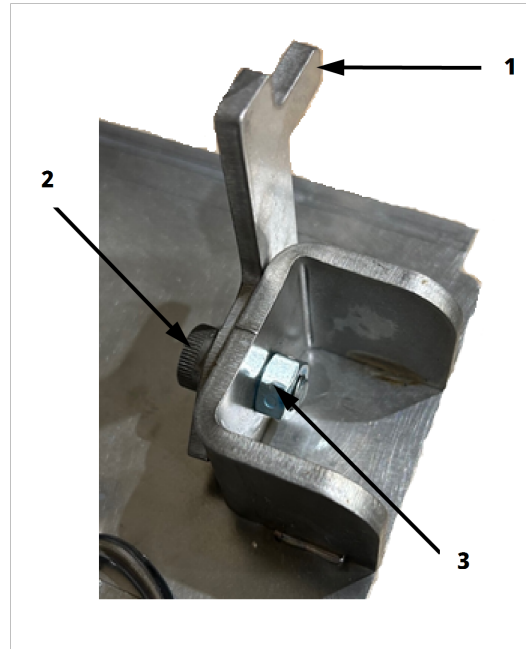

For the most up-to-date parts information, visit <https://parts.hennypennyhelp.com>.

Filter Pan Lid Latch Assembly

Item No.	Part No.	Description	Qty.	Stocking Level
1	76575	Pan lid latch	1	
2	SC06-073	Pan lid latch bolt	1	
3	NS03-066	Pan lid latch nut	1	
4	WA01-035	Pan lid latch washer	1	

Recommended Parts: A = Truck Stock; B = Dist. Stock