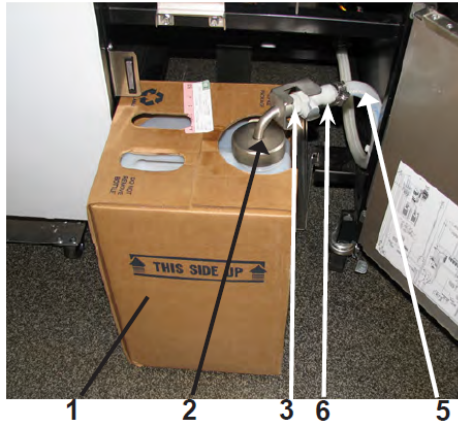

For the most up-to-date parts information, visit <https://parts.hennypennyhelp.com>.

JIB Assembly

Item No.	Part No.	Description	Qty.	Stock Level
1	03617	Auto top off jug (empty accessory)	1	
2	78992	JIB tube and quick disconnect assembly (includes item 3 and 4)	1	B
2	80490	JIB tube and quick disconnect assembly (includes item 3 and 4) (International)	1	B
3	FP05-017	-3/8 in male quick disconnect	1	A
4*	MS01-561	-JIB tube O-ring	1	A
5	77288	Hose assembly (includes item 6)	1	B
6	FP05-016	-3/8 in female quick disconnect	1	A
7	85966	JIB shelf assembly	1	
8*	MS01-297	Hose clamp, SS	2