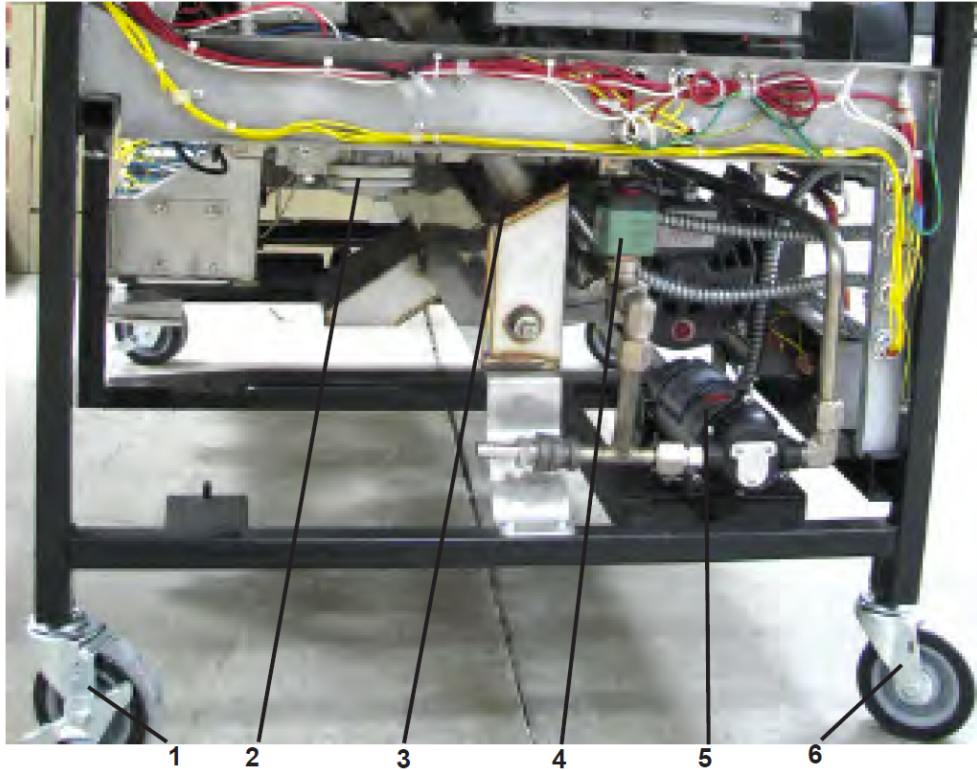

For the most up-to-date parts information, visit
<https://parts.hennypennyhelp.com>.

Right Panel Removed

For the most up-to-date parts information, visit
<https://parts.hennypennyhelp.com>.

Item No.	Part No.	Description	Qty.	Stocking Level
1	77575	Caster with brake, 4 in	2	
2	n/a	Gas control valve, Natural (sold with gas valve assembly)		
2	n/a	Gas control valve, LP (sold with gas valve assembly)		
3	76948	O-ring	1 per vat	
4	151744	Solenoid valve, 120VAC	A/R	A
4	154048	Solenoid valve, 220-240VAC	A/R	A
4	140769	Solenoid repair kit	A/R	A
5	97599	JIB pump retrofit service pack, 120 VAC (5/2015 & Before)	1	
5	153417-001	-JIB pump, 120 VAC (5/2015 & After)	1	B
5	97600	JIB pump retrofit service pack, 208-240 VAC (5/2015 & Before)	1	
5	153417-002	-JIB pump, 208-240 VAC (5/2015 & After)	1	A
6	77679	Caster, 4 in	2	
7	FP01-203	Barb, 1/2 hose X 1/2 NPT, nylon	1	
8	FP01-122	Reducer, 3/8 to 1/2, black iron	1	
9	N/A	ATO tube	1