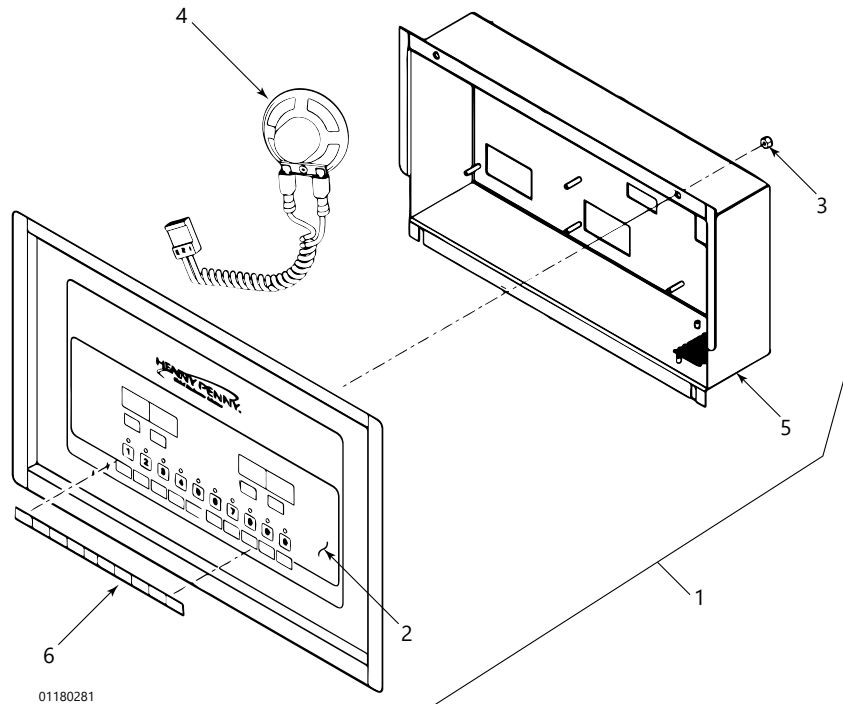

For the most up-to-date parts information, visit
<https://parts.hennypennyhelp.com>.

Control Assembly

Item No.	Part No.	Description	Qty.	Stocking Level
1	96972	Control assembly	1/vat	B
2	75660	Control decal	1/control	A
3	NS02-005	6-32 hex keps nut	23/control	
4	26974	Speaker assembly	1/control	A
5	76115	Control panel cover assembly	1/control	
6	77249	Blank menu card	1/control	
6	77250	FVA Potato menu card	1/control