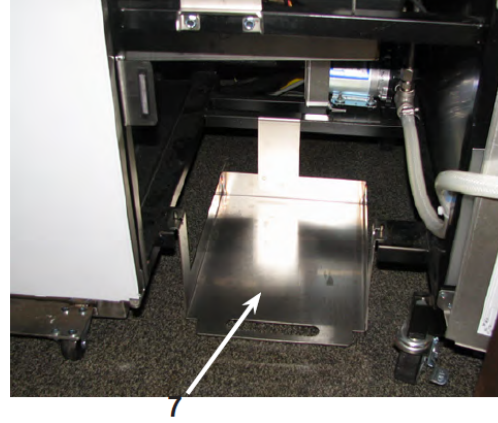

For the most up-to-date parts information, visit <https://parts.hennypennyhelp.com>.

JIB Assembly

Item No.	Part No.	Description	Qty.	Stock Level
1	03617	Auto top off jug (empty accessory)	1	
2	78992	JIB tube and quick disconnect assembly (includes item 3 and 4)	1	B
2	80490	JIB tube and quick disconnect assembly (includes item 3 and 4) (International)	1	B
3	FP05-017	-3/8 in male quick disconnect	1	A
4*	MS01-561	-JIB tube O-ring	1	A
5	77288	Hose assembly (includes item 6)	1	B
6	FP05-016	-3/8 in female quick disconnect	1	A
7	85966	JIB shelf assembly	1	
8*	MS01-297	Hose clamp, SS	2