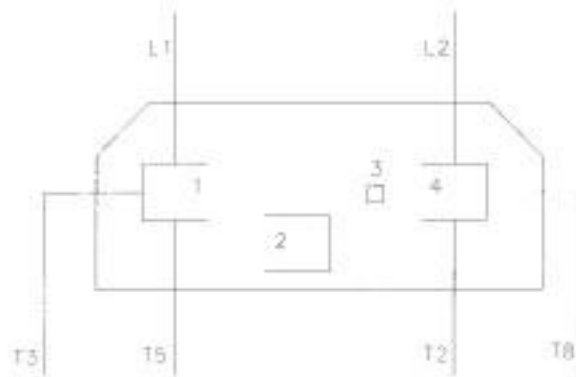

INSTRUCTIONS:  
 WIRE AS SHOWN FOR 120V,  
 CCW ROTATION (FACING PULLEY END)

SWITCH

MOTOR

POWER  
 SUPPLY

HB-121  
 HENNY PENNY CORP.  
 EATON, OHIO 45320  
 DRAWING NO. B15597

INSTRUCTIONS:  
 WIRE AS SHOWN FOR 220-240V,  
 CCW ROTATION (FACING PULLEY END)