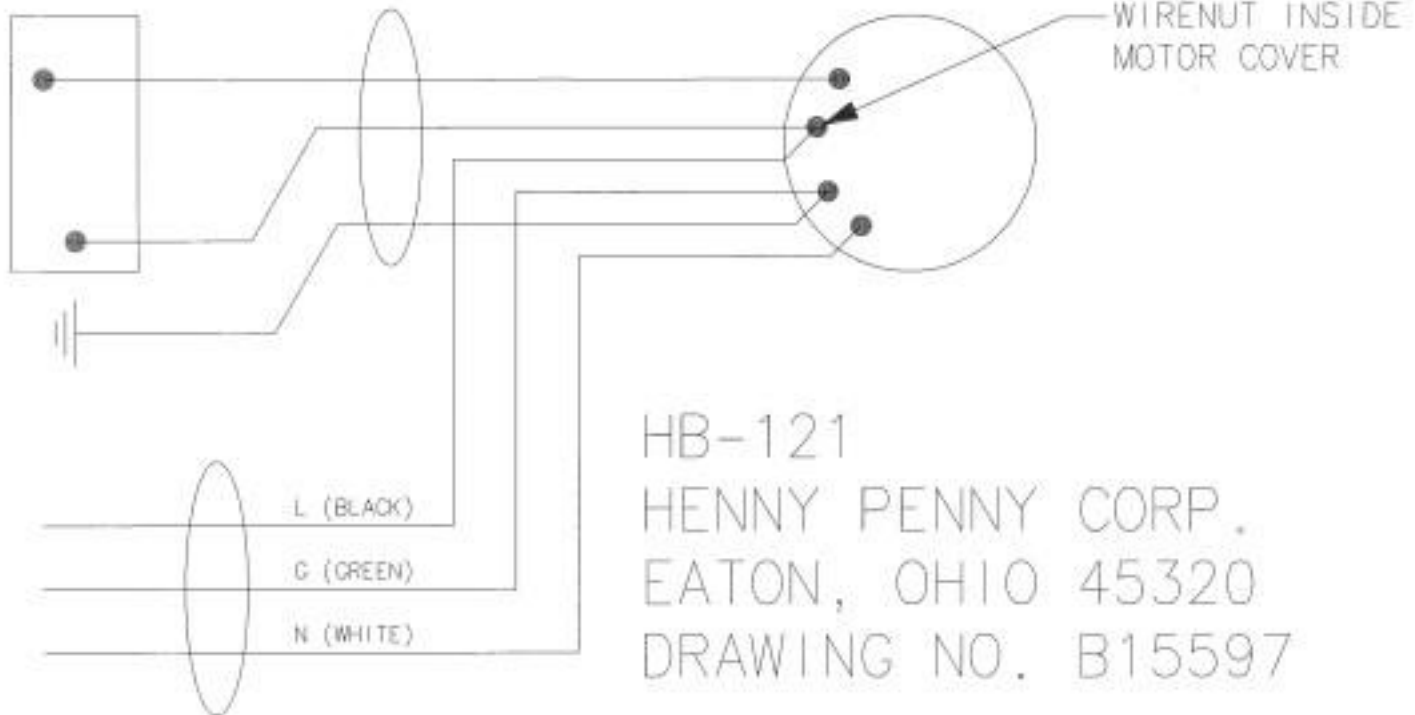

INSTRUCTIONS:  
 WIRE AS SHOWN FOR 120V,  
 CCW ROTATION (FACING PULLEY END)

SWITCH

MOTOR

POWER  
 SUPPLY

HB-121  
 HENNY PENNY CORP.  
 EATON, OHIO 45320  
 DRAWING NO. B15597

INSTRUCTIONS:  
 WIRE AS SHOWN FOR 220-240V,  
 CCW ROTATION (FACING PULLEY END)