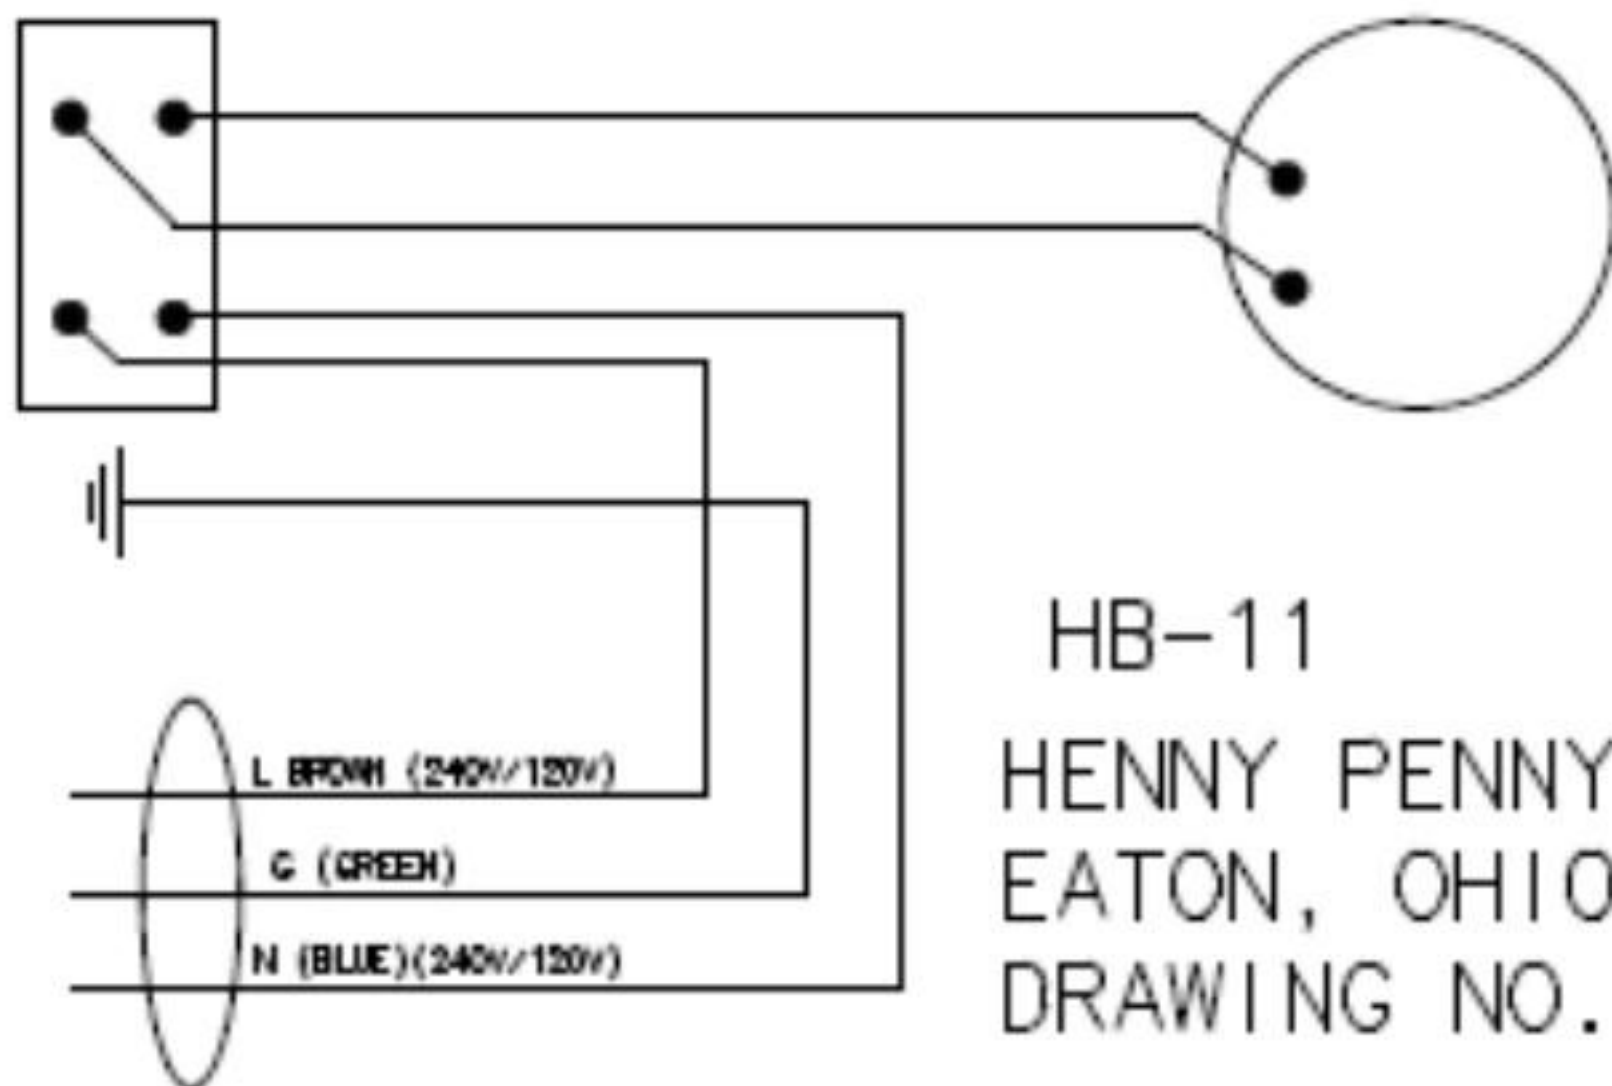

SWITCH

MOTOR

HB-11

HENNY PENNY CORP.
EATON, OHIO 45320
DRAWING NO. 93705

POWER
SUPPLY