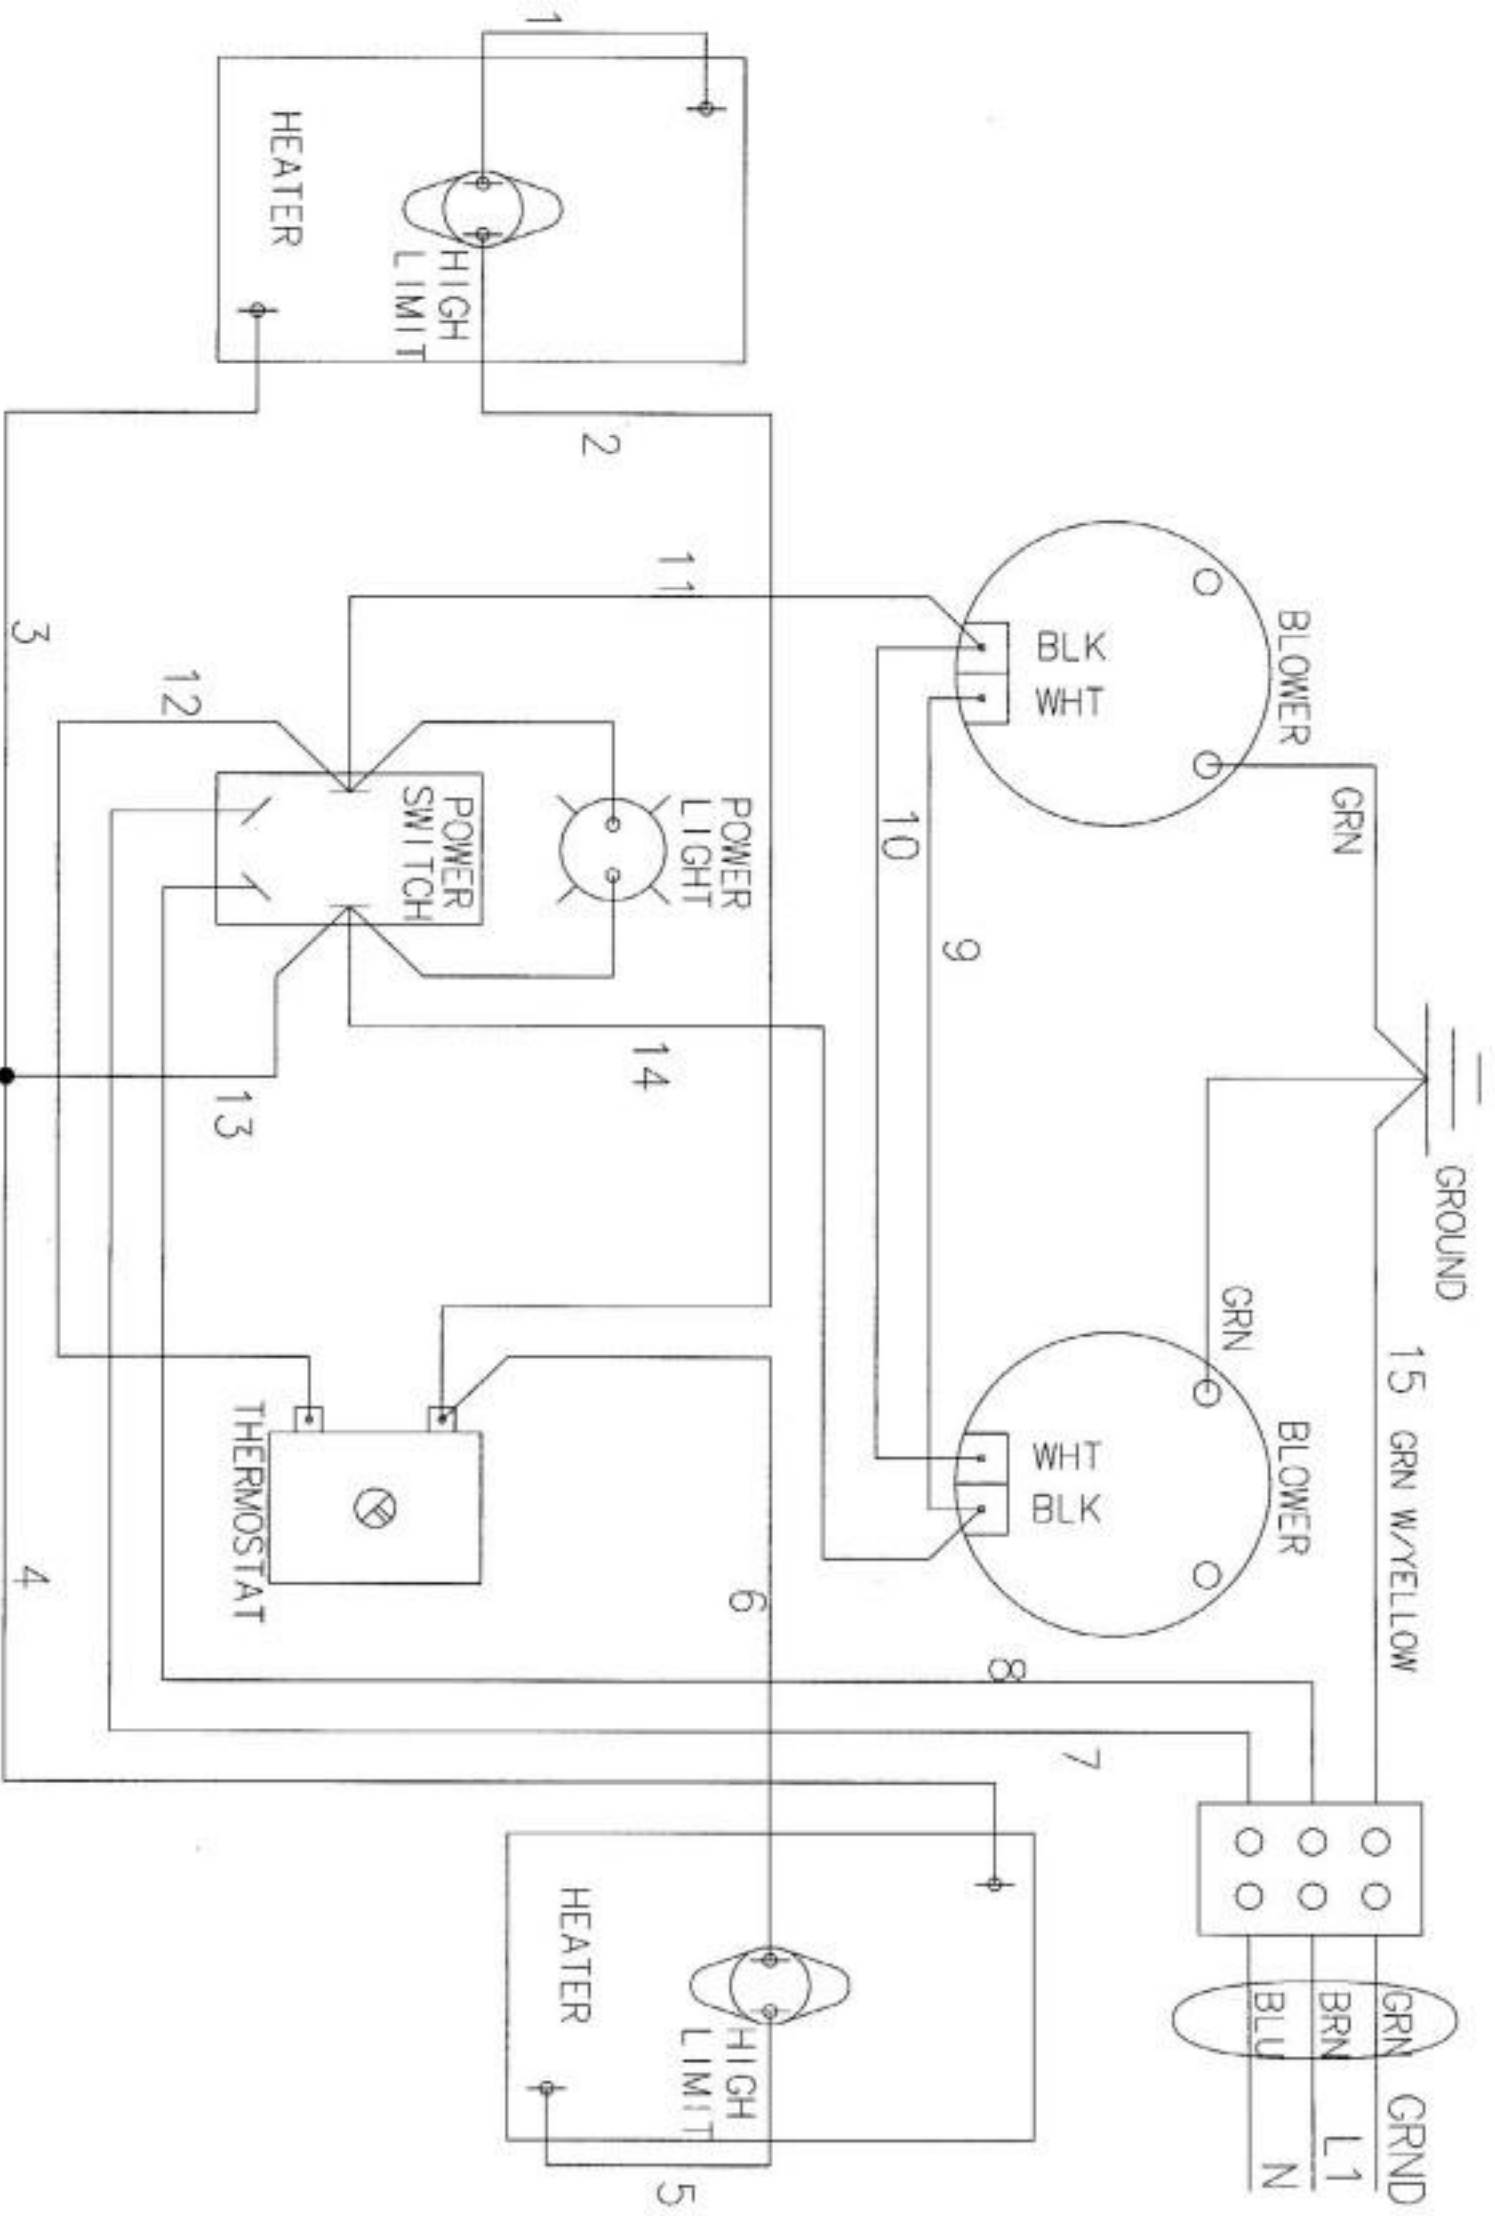

MODEL BW-4/43, BW-6, BW-8  
 120-240V 50-60HZ 1PH  
 HENNY PENNY CORP  
 EATON, OH 45320

THIS BLOWER MOTOR NOT USED IN BW-4/43 CONFIGURATION.

MODEL BW-4/43, BW-6, BW-8

208/240V 50-60HZ 1PH  
 HENNY PENNY CORP  
 EATON, OH 45320

MODEL BW-6 / BW-8

230V 50-60HZ 1PH  
 HENNY PENNY CORP  
 EATON, OHIO 45320

48690