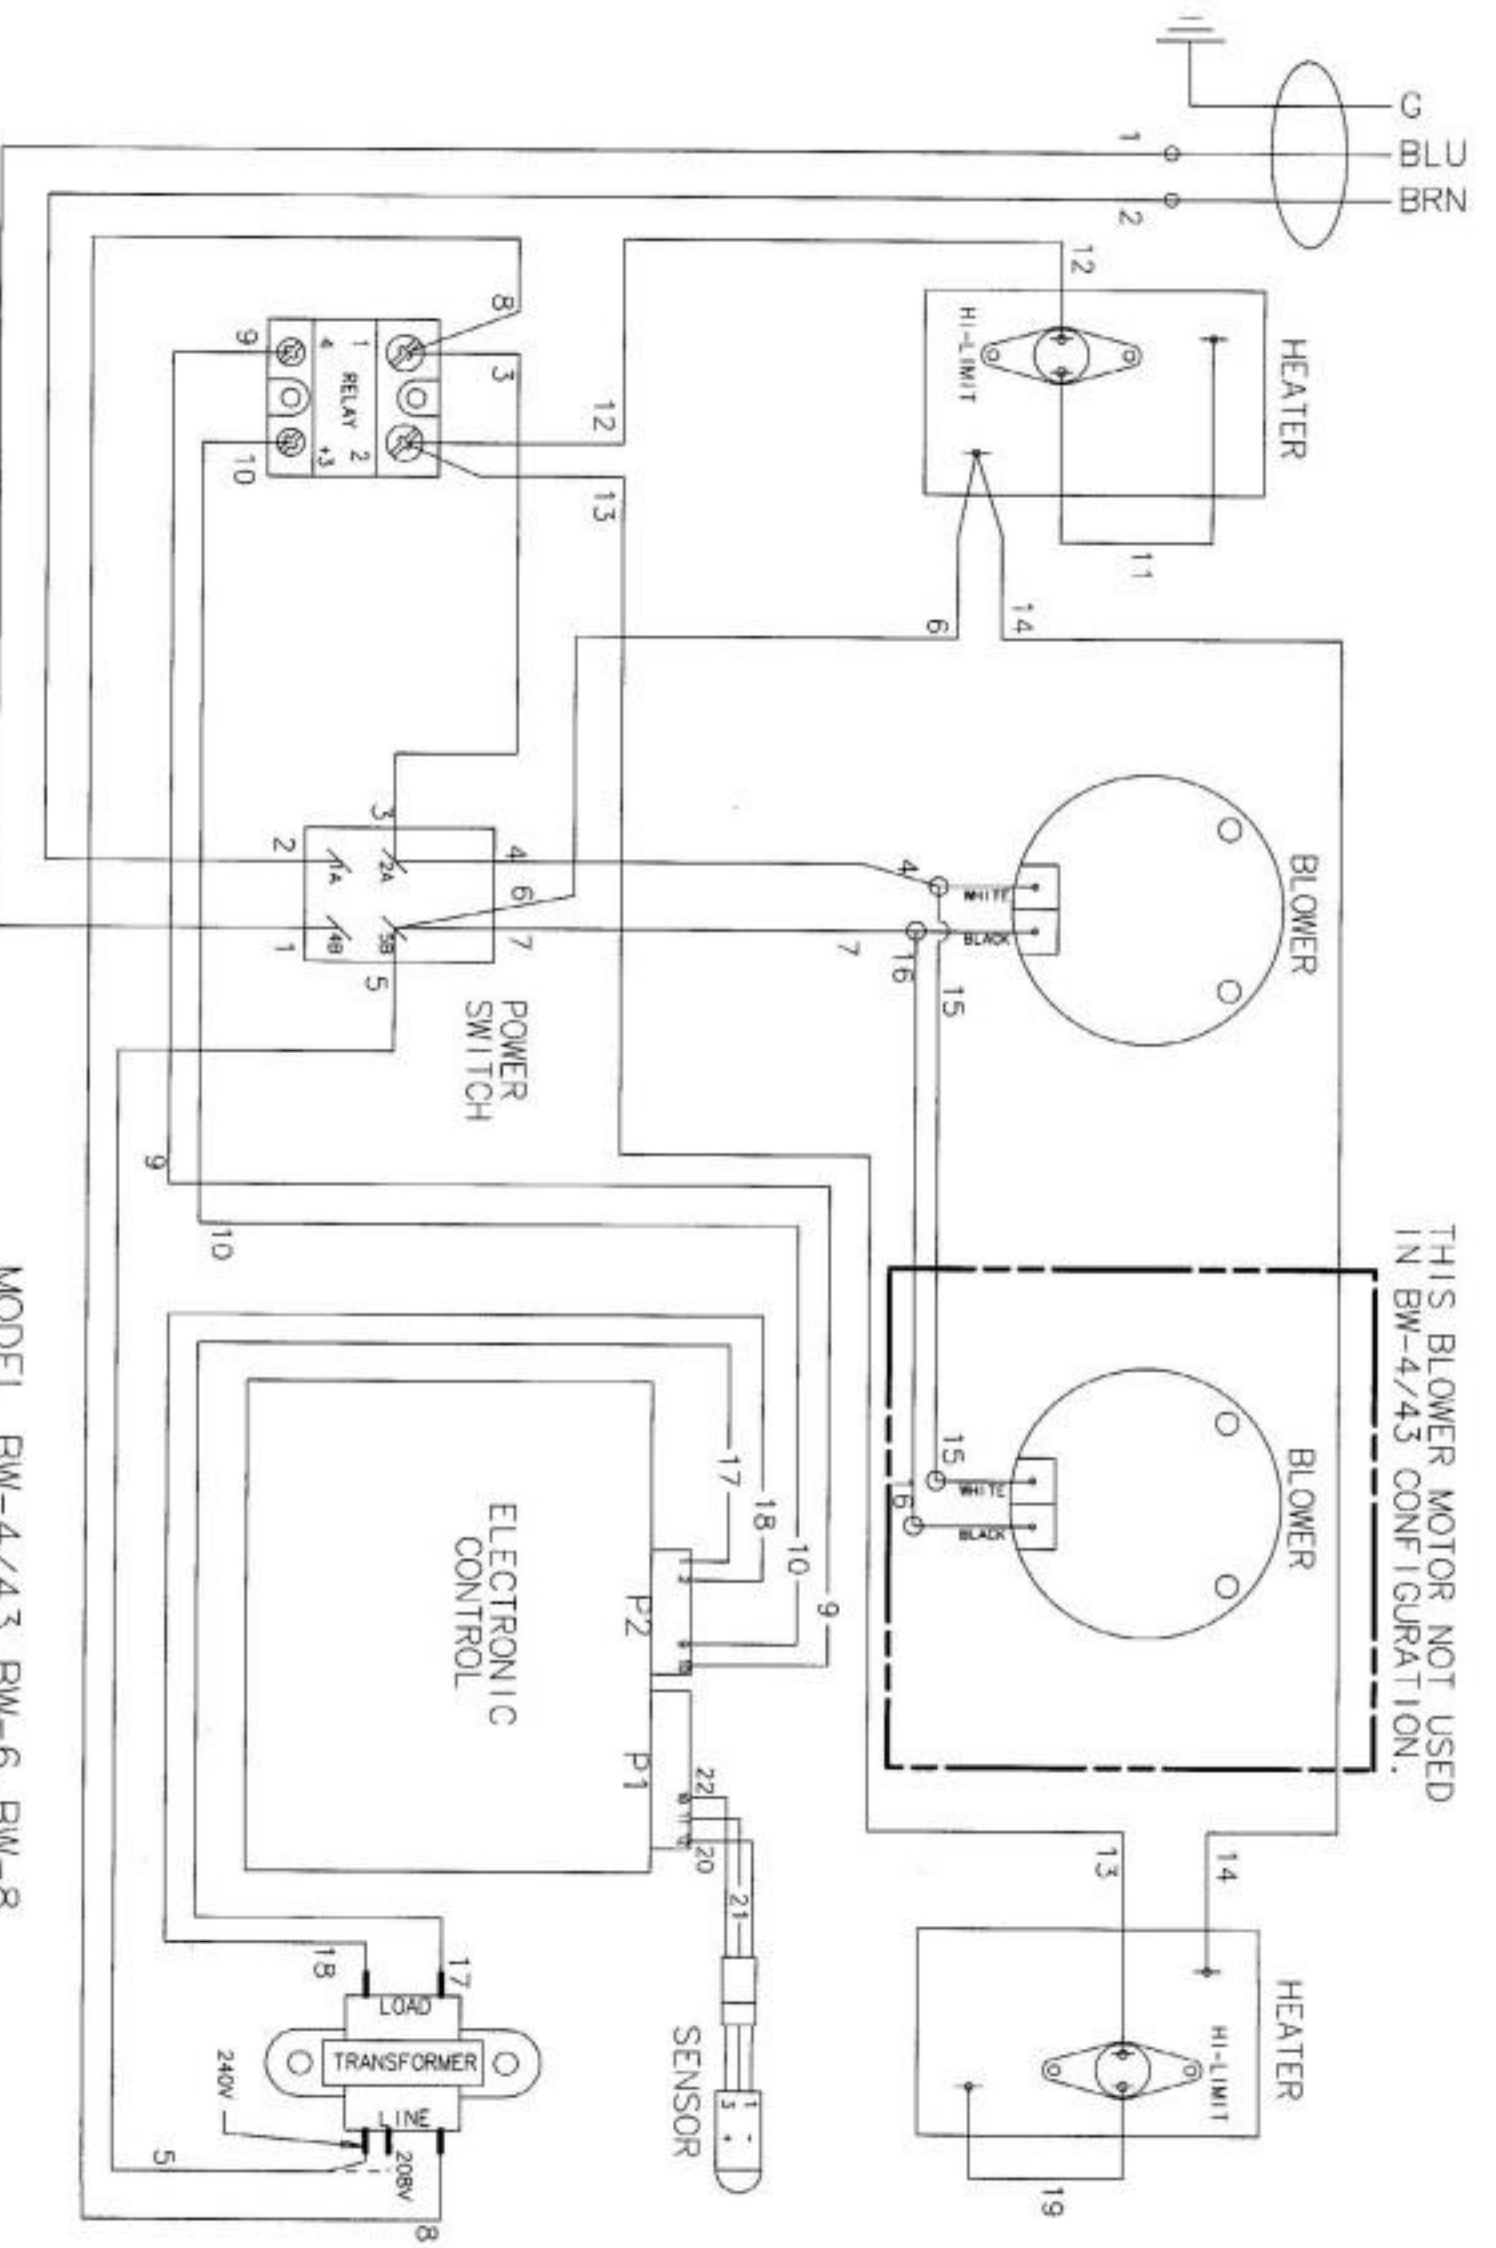

MODEL BW-4/43, BW-6, BW-8  
 120-240V 50-60HZ 1PH  
 HENNY PENNY CORP  
 EATON, OH 45320

THIS BLOWER MOTOR NOT USED IN BW-4/43 CONFIGURATION.

MODEL BW-4/43, BW-6, BW-8

208/240V 50-60HZ 1PH  
 HENNY PENNY CORP  
 EATON, OH 45320

MODEL BW-6 / BW-8

230V 50-60HZ 1PH  
 HENNY PENNY CORP  
 EATON, OHIO 45320

48690