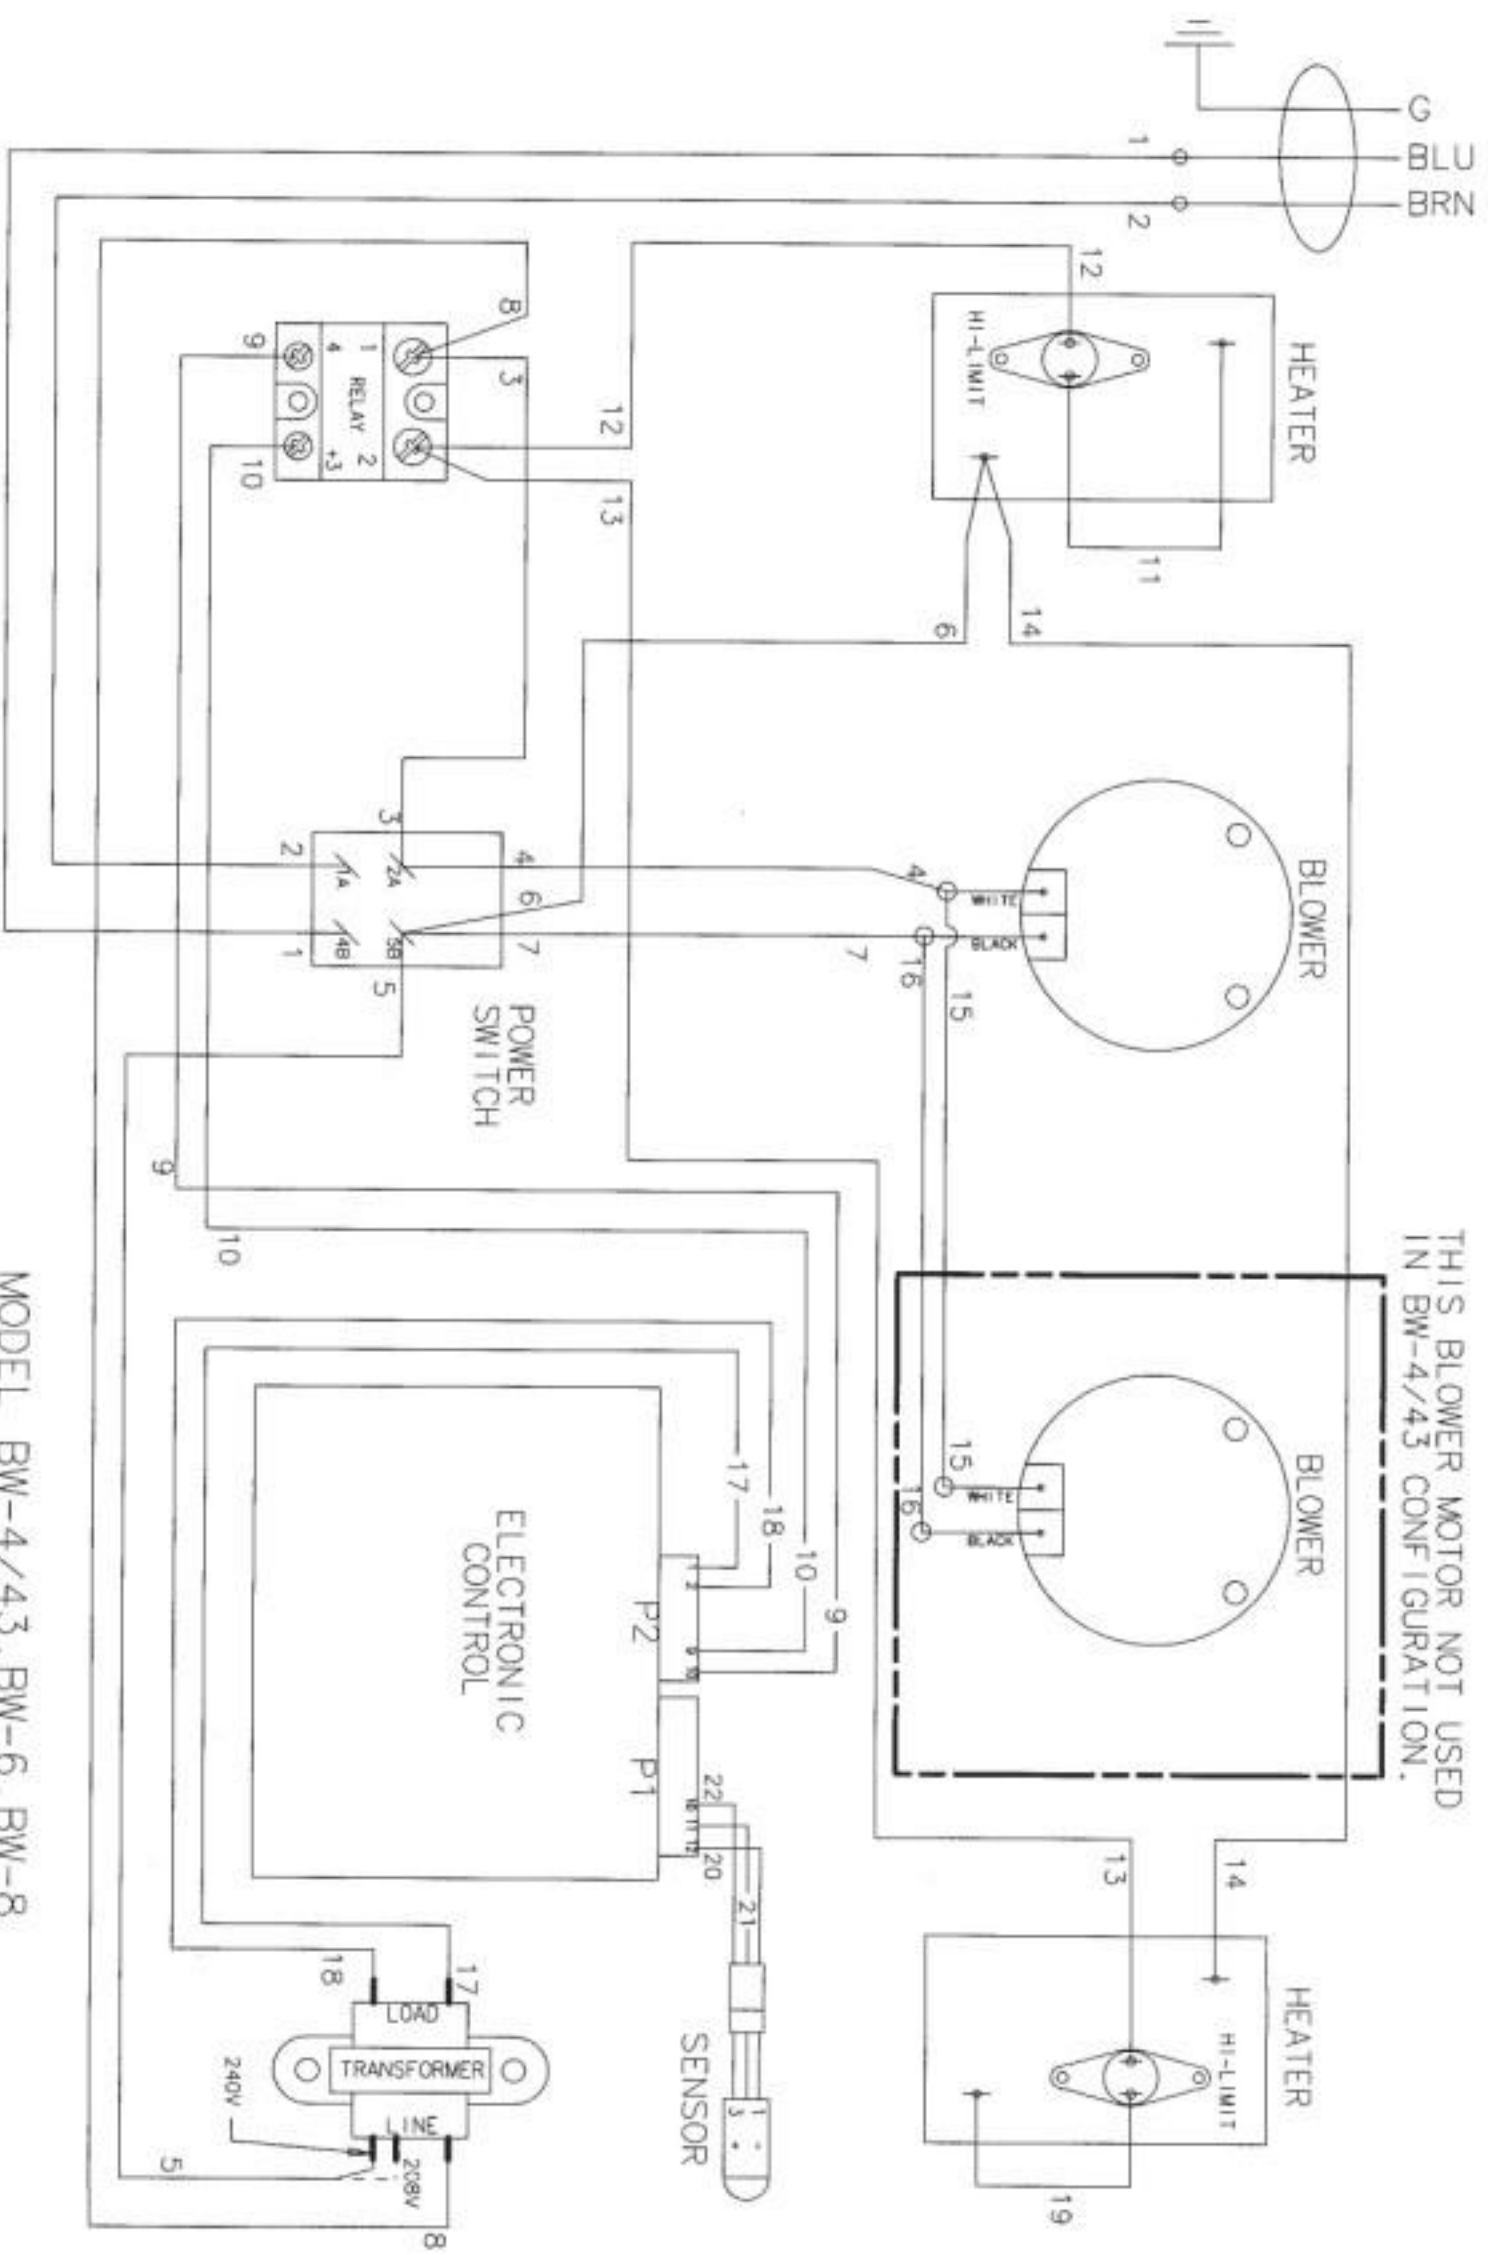

MODEL BW-1
 120V 50-60HZ 1PH
 HENNY PENNY CORP
 EATON, OH 45320

MODEL BW-4/43, BW-6, BW-8

120-240V 50-60HZ 1PH
 HENNY PENNY CORP
 EATON, OH 45320

THIS BLOWER MOTOR NOT USED IN BW-4/43 CONFIGURATION.

MODEL BW-4/43, BW-6, BW-8

208/240V 50-60HZ 1PH
 HENNY PENNY CORP
 EATON, OH 45320

MODEL BW-6 / BW-8
 230V 50-60HZ 1PH
 HENNY PENNY CORP
 EATON, OHIO 45320

48690