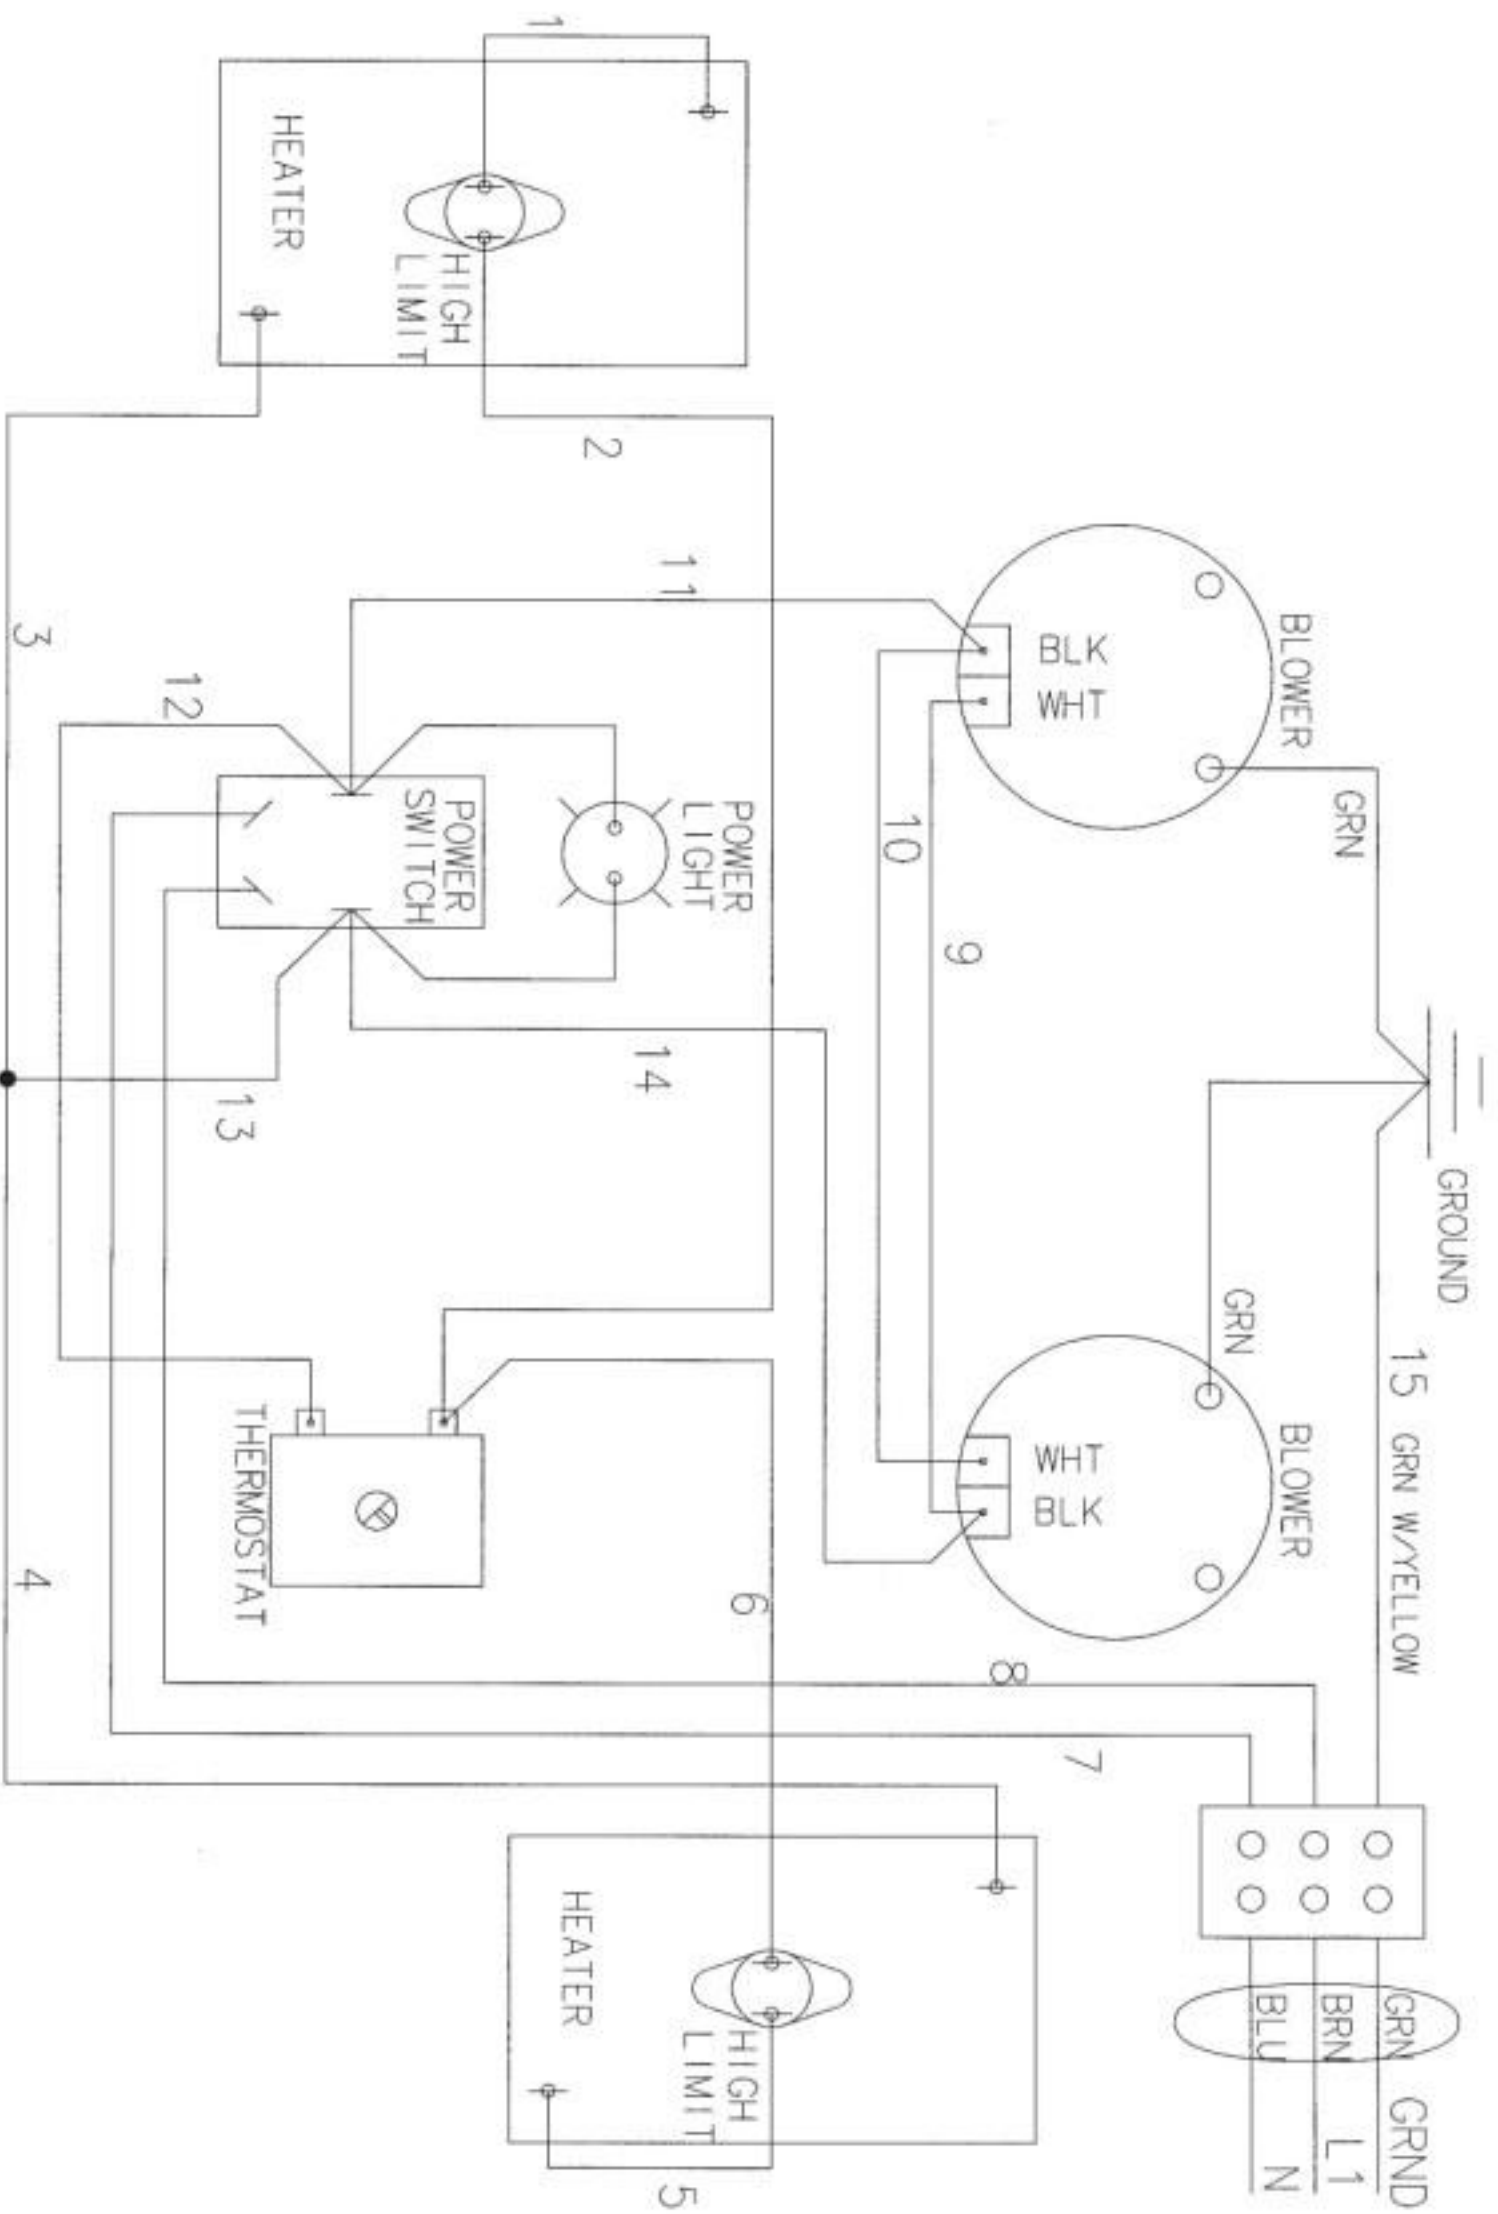

MODEL BW-1
 120V 50-60HZ 1PH
 HENNY PENNY CORP
 EATON, OH 45320

MODEL BW-4/43, BW-6, BW-8

120-240V 50-60HZ 1PH
 HENNY PENNY CORP
 EATON, OH 45320

THIS BLOWER MOTOR NOT USED IN BW-4/43 CONFIGURATION.

MODEL BW-4/43, BW-6, BW-8

208/240V 50-60HZ 1PH
 HENNY PENNY CORP
 EATON, OH 45320

MODEL BW-6 / BW-8
 230V 50-60HZ 1PH
 HENNY PENNY CORP
 EATON, OHIO 45320

48690