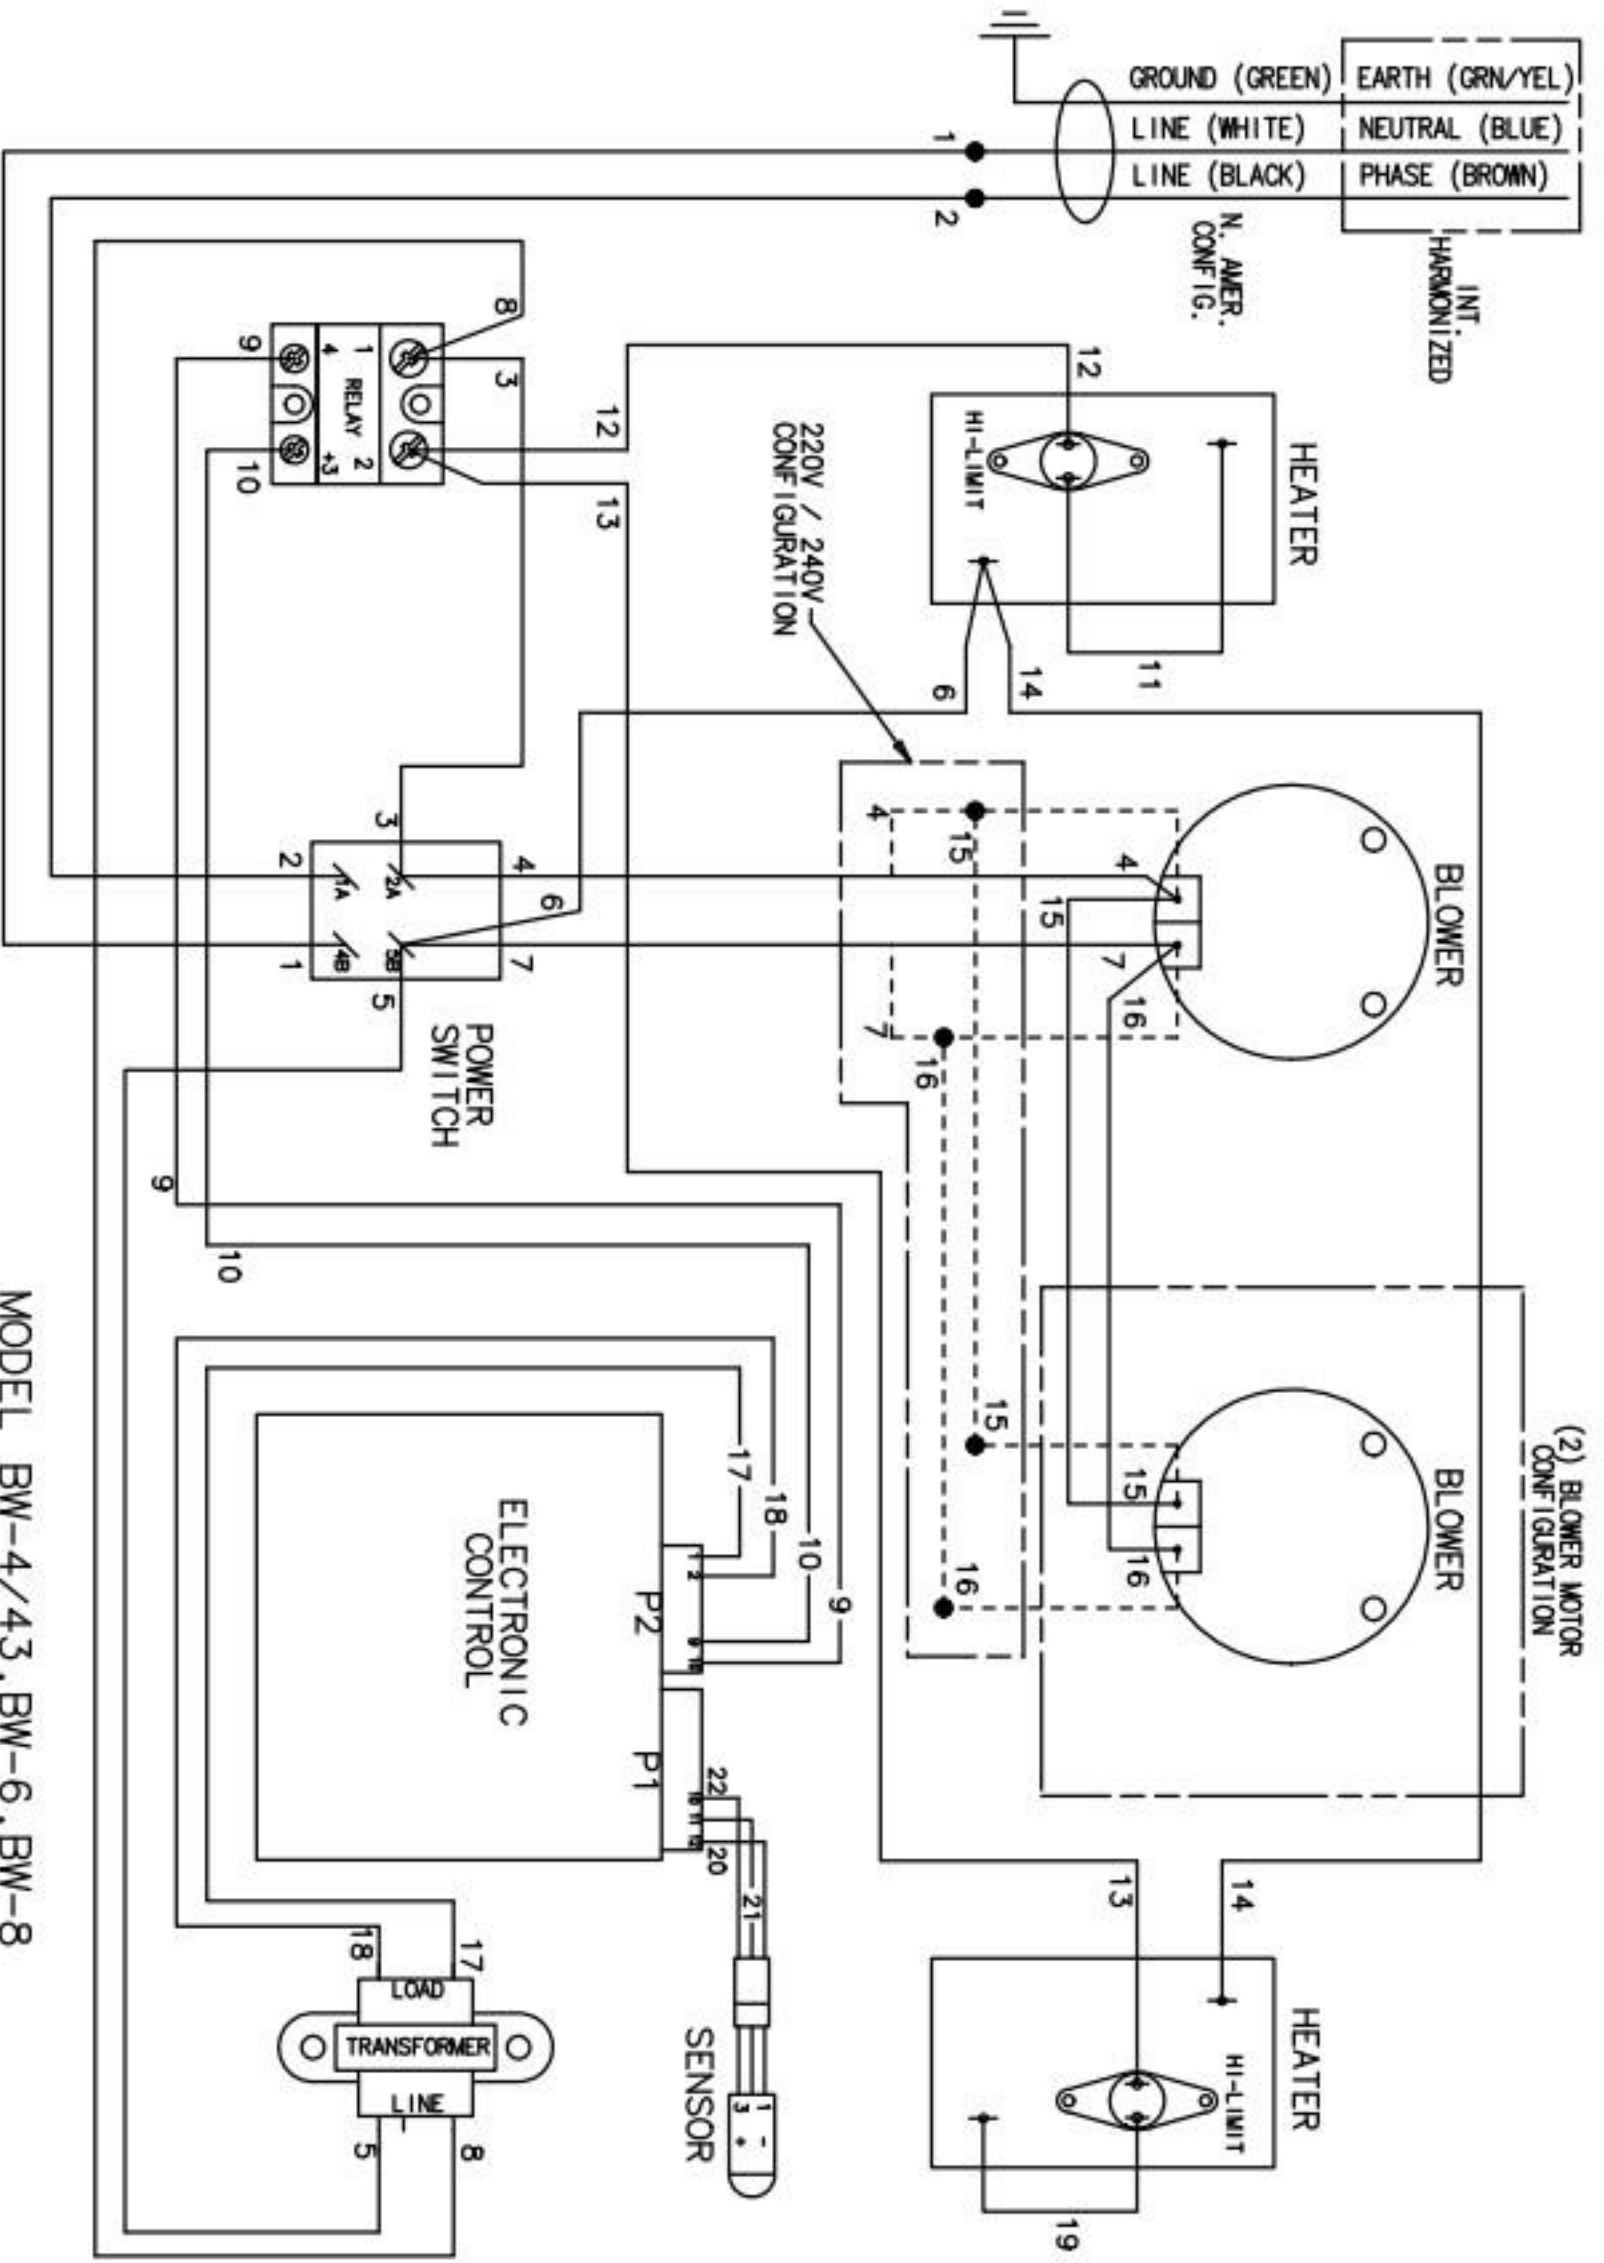

MODEL BW-1
 120V 50-60HZ 1PH
 HENNY PENNY CORP
 EATON, OH 45320

MODEL BW-4/43, BW-6, BW-8

120-240V 50-60HZ 1PH
 HENNY PENNY CORP
 EATON, OH 45320

THIS BLOWER MOTOR NOT USED IN BW-4/43 CONFIGURATION.

MODEL BW-4/43, BW-6, BW-8

208/240V 50-60HZ 1PH
 HENNY PENNY CORP
 EATON, OH 45320

MODEL BW-6 / BW-8
 230V 50-60HZ 1PH
 HENNY PENNY CORP
 EATON, OHIO 45320

48690