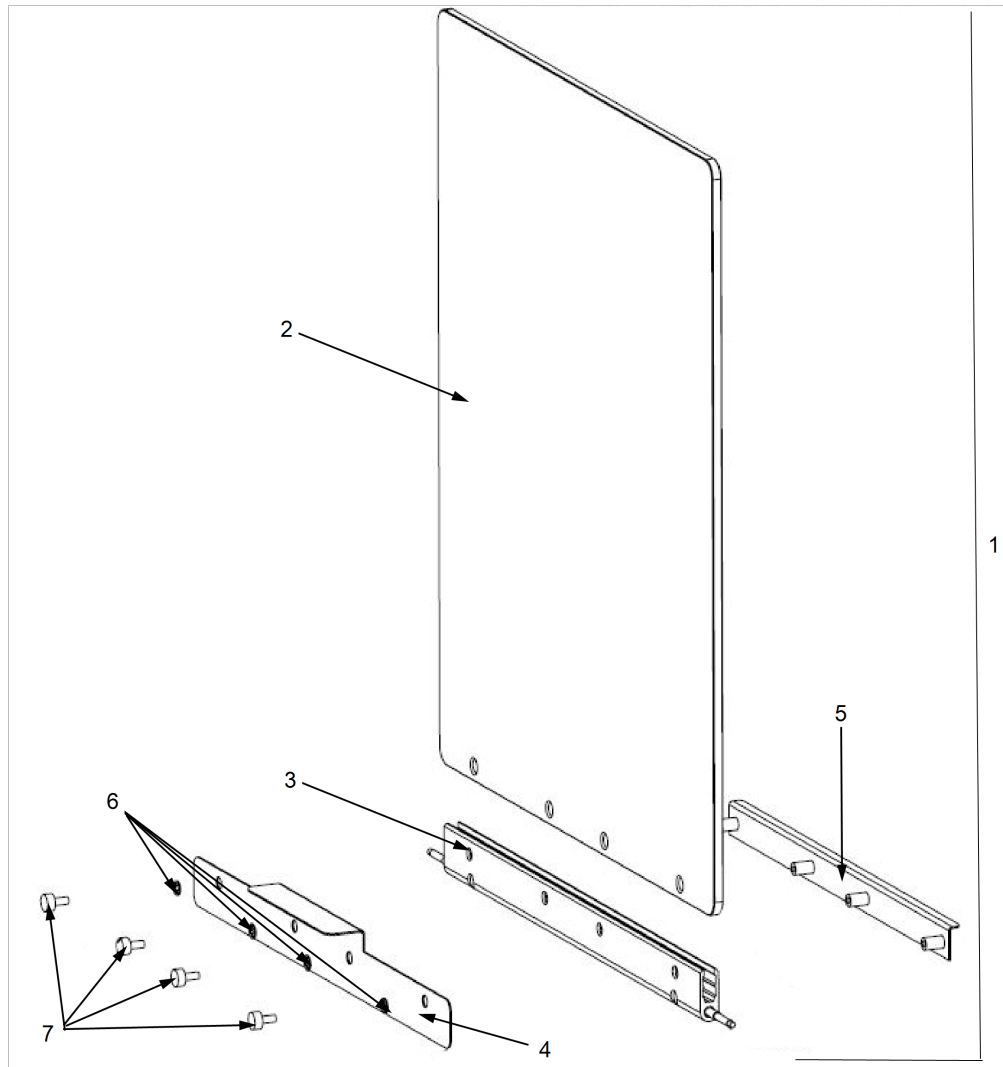

For the most up-to-date parts information, visit <https://parts.hennypennyhelp.com>.

Door Assembly

Item No.	Part No.	Description	Qty. per door	Stocking Level
1	96029	Door assembly	1	C
2	94126	Door pane	1	

For the most up-to-date parts information, visit
<https://parts.hennypennyhelp.com>.

Item No.	Part No.	Description	Qty. per door	Stocking Level
3	96276	Extrusion assembly with rods	1	
4	94108	Door bracket	1	
5	96269	Door stop stud assembly bracket	1	
6	LW02-006	Lockwasher, internal, #8	4	
7	SC01-285	Thumb screw, 8-32 x 3/8, SS Stainless steel	4	
Recommended Parts: A = Truck Stock; B = Dist. Stock * = Not Shown				

Electrical Assembly

Item No.	Part No.	Description	Qty.	Stocking Level
1	152812	Top access panel	1	
2	40667	Heater, 120 VAC, 250 watt	2	B
2	48061	Heater coil, 240 VAC, 250 watt	2	B
3	27071	High limit temperature control	2	
4	58929	Temperature sensor assembly	1	
5	63363	Blower, 120 VAC	1	B
5	63361	Blower motor, 240 VAC	1	
6	30978	Transformer, 120 VAC, 12VS, 20VA	1	A
6	28979	Transformer, 208-240 VAC, 12VS	1	A
7	40645	Solid state relay, 15A	1	A
8	72277	Power switch, DSPT, splash proof	1	
9*	153726-005	Power cord assembly, 120 VAC, length 91 in	1	
9*	96963	Power cord assembly, 1.00mm 64 length, CE	1	
Recommended Parts: A = Truck Stock; B = Dist. Stock * = Not Shown				