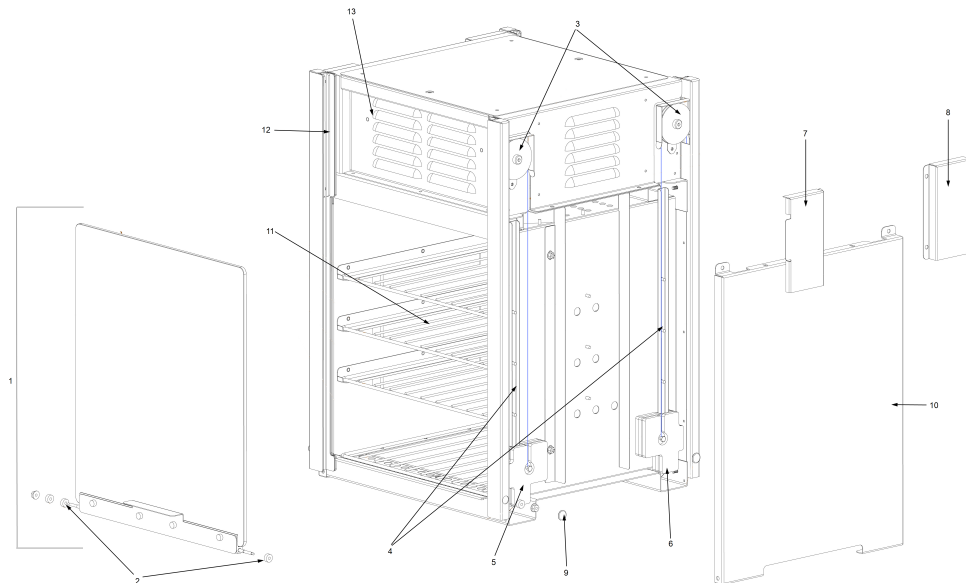

Electrical Assembly

Item No.	Part No.	Description	Qty.	Stocking Level
1	152812	Top access panel	1	
2	40667	Heater, 120 VAC, 250 watt	2	B
2	48061	Heater coil, 240 VAC, 250 watt	2	B
3	27071	High limit temperature control	2	
4	58929	Temperature sensor assembly	1	
5	63363	Blower, 120 VAC	1	B
5	63361	Blower motor, 240 VAC	1	
6	30978	Transformer, 120 VAC, 12VS, 20VA	1	A
6	28979	Transformer, 208-240 VAC, 12VS	1	A
7	40645	Solid state relay, 15A	1	A
8	72277	Power switch, DSPT, splash proof	1	
9*	153726-005	Power cord assembly, 120 VAC, length 91 in	1	
9*	96963	Power cord assembly, 1.00mm 64 length, CE	1	
Recommended Parts: A = Truck Stock; B = Dist. Stock * = Not Shown				

For the most up-to-date parts information, visit
<https://parts.hennypennyhelp.com>.

Frame Assembly

Item No.	Part No.	Description	Qty.	Stocking Level
1	96029	See Door Assembly	1	C
2	96164	Track-roller	8	
3	95641	Pulley	4	
4	96184	Cable assembly	4	
5	155298	Weight weld assembly, right	2	
6	155595	Weight weld assembly, left	2	
7	95655	Pulley housing, right	2	
8	95637	Pulley housing, left	2	
9	PL01-001	Plug	4	