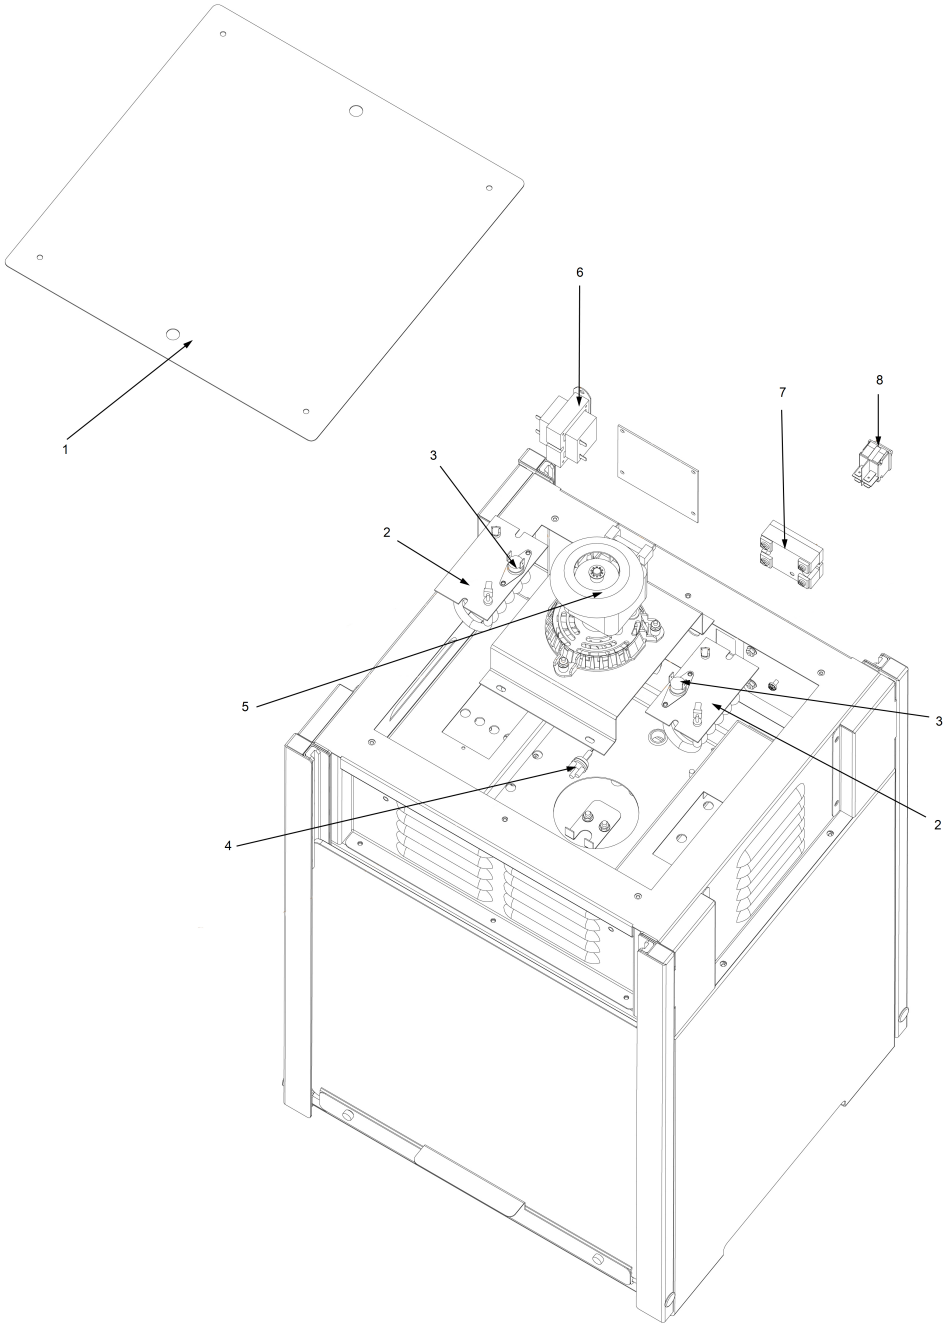

For the most up-to-date parts information, visit <https://parts.hennypennyhelp.com>.

Door Assembly

Item No.	Part No.	Description	Qty. per door	Stocking Level
1	96029	Door assembly	1	C
2	94126	Door pane	1	

For the most up-to-date parts information, visit
<https://parts.hennypennyhelp.com>.

Item No.	Part No.	Description	Qty. per door	Stocking Level
3	96276	Extrusion assembly with rods	1	
4	94108	Door bracket	1	
5	96269	Door stop stud assembly bracket	1	
6	LW02-006	Lockwasher, internal, #8	4	
7	SC01-285	Thumb screw, 8-32 x 3/8, SS Stainless steel	4	
Recommended Parts: A = Truck Stock; B = Dist. Stock * = Not Shown				

Electrical Assembly

Item No.	Part No.	Description	Qty.	Stocking Level
1	152812	Top access panel	1	
2	40667	Heater, 120 VAC, 250 watt	2	B
2	48061	Heater coil, 240 VAC, 250 watt	2	B
3	27071	High limit temperature control	2	
4	58929	Temperature sensor assembly	1	
5	63363	Blower, 120 VAC	1	B
5	63361	Blower motor, 240 VAC	1	
6	30978	Transformer, 120 VAC, 12VS, 20VA	1	A
6	28979	Transformer, 208-240 VAC, 12VS	1	A
7	40645	Solid state relay, 15A	1	A
8	72277	Power switch, DSPT, splash proof	1	
9*	153726-005	Power cord assembly, 120 VAC, length 91 in	1	
9*	96963	Power cord assembly, 1.00mm 64 length, CE	1	
Recommended Parts: A = Truck Stock; B = Dist. Stock * = Not Shown				

For the most up-to-date parts information, visit
<https://parts.hennypennyhelp.com>.

Frame Assembly

Item No.	Part No.	Description	Qty.	Stocking Level
1	96029	See Door Assembly	1	C
2	96164	Track-roller	8	
3	95641	Pulley	4	
4	96184	Cable assembly	4	
5	155298	Weight weld assembly, right	2	
6	155595	Weight weld assembly, left	2	
7	95655	Pulley housing, right	2	
8	95637	Pulley housing, left	2	
9	PL01-001	Plug	4	