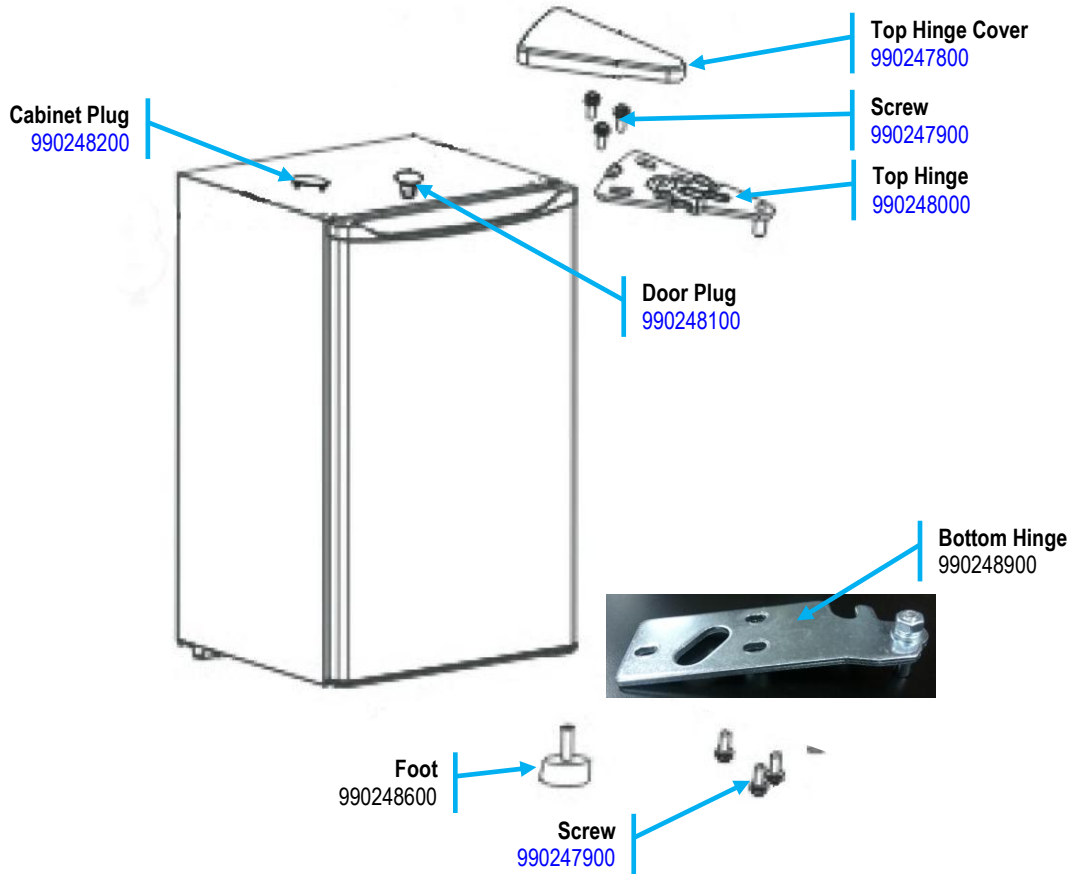

Shelf - Glass
990248700

Bottom Shelf - Glass
990248800

Lamp Cover
990249000

Light Bulb
990249100

Drip Tray
990247700

 4421 Waterfront Drive Glen Allen, VA 23060	Revision	Production Release.				Rev. Date:
	Description:					06/05/2017
Request #:	DOC7982	Page:	1 of 1	Document #:	540095100	Rev: A