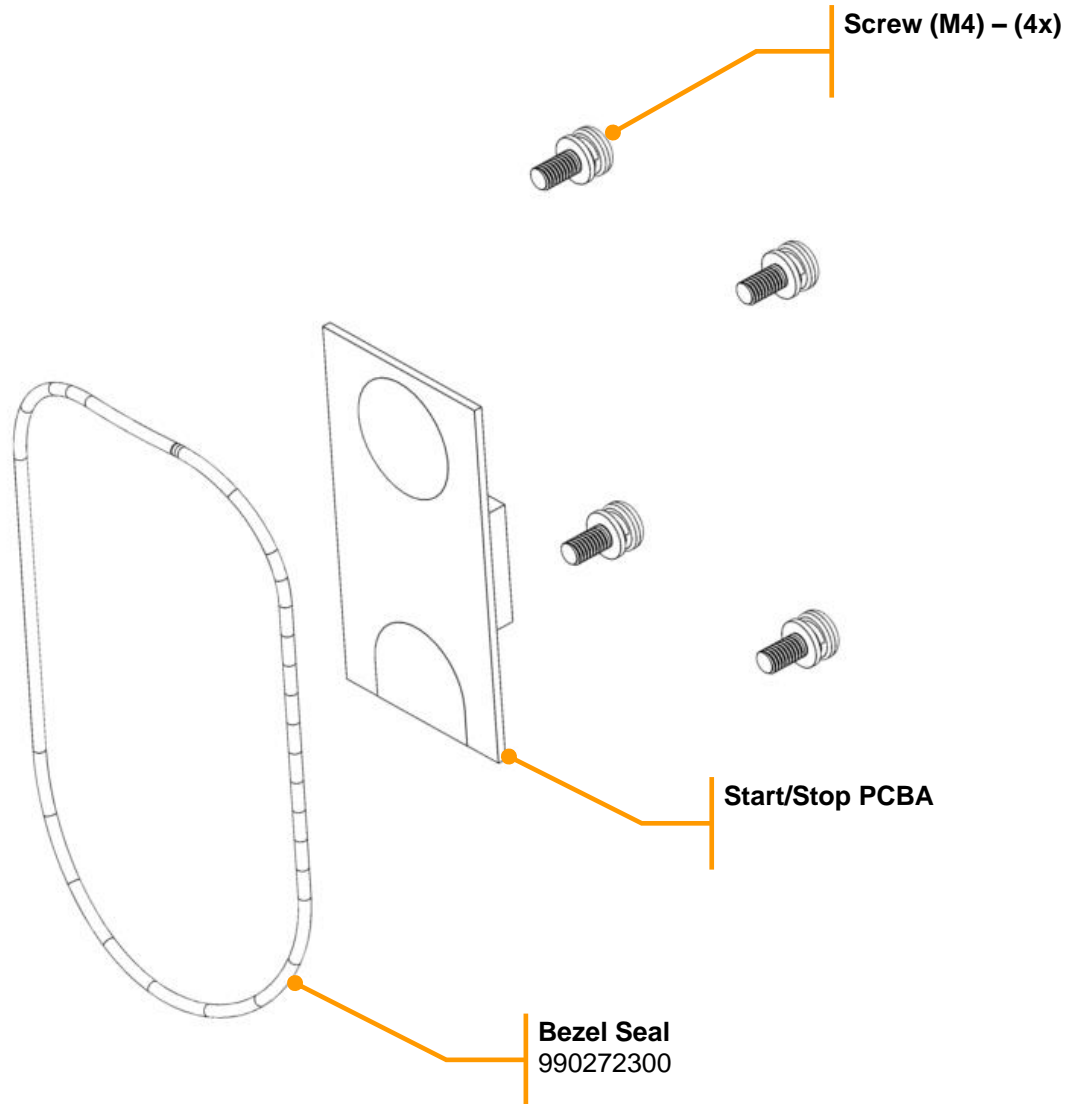

Replacement Parts Diagram

Model HJE960-UK

PROPRIETARY RIGHTS NOTICE This document and all information contained within it is the property of Hamilton Beach Brands, Inc. (HBB). It is confidential and proprietary and has been provided to you for a limited purpose. It must be returned or destroyed upon request. Disclosure, reproduction or use of this document and any information contained within it, in full or in part, for any purpose is forbidden without the prior written consent of HBB. No photographs may be taken of any article fabricated or assembled from this document without the prior written consent of HBB.

990274500 Start/Stop PCBA Kit – Includes all components as pictured below

Hamilton Beach 4421 Waterfront Drive Glen Allen, VA 23060	Revision Description:	Add SB960 and SB961 images and call outs to PAD.				Rev. Date:		
	Request #:	DOC11607	Page:	11 of 17	Document #:	540096300	Rev:	H