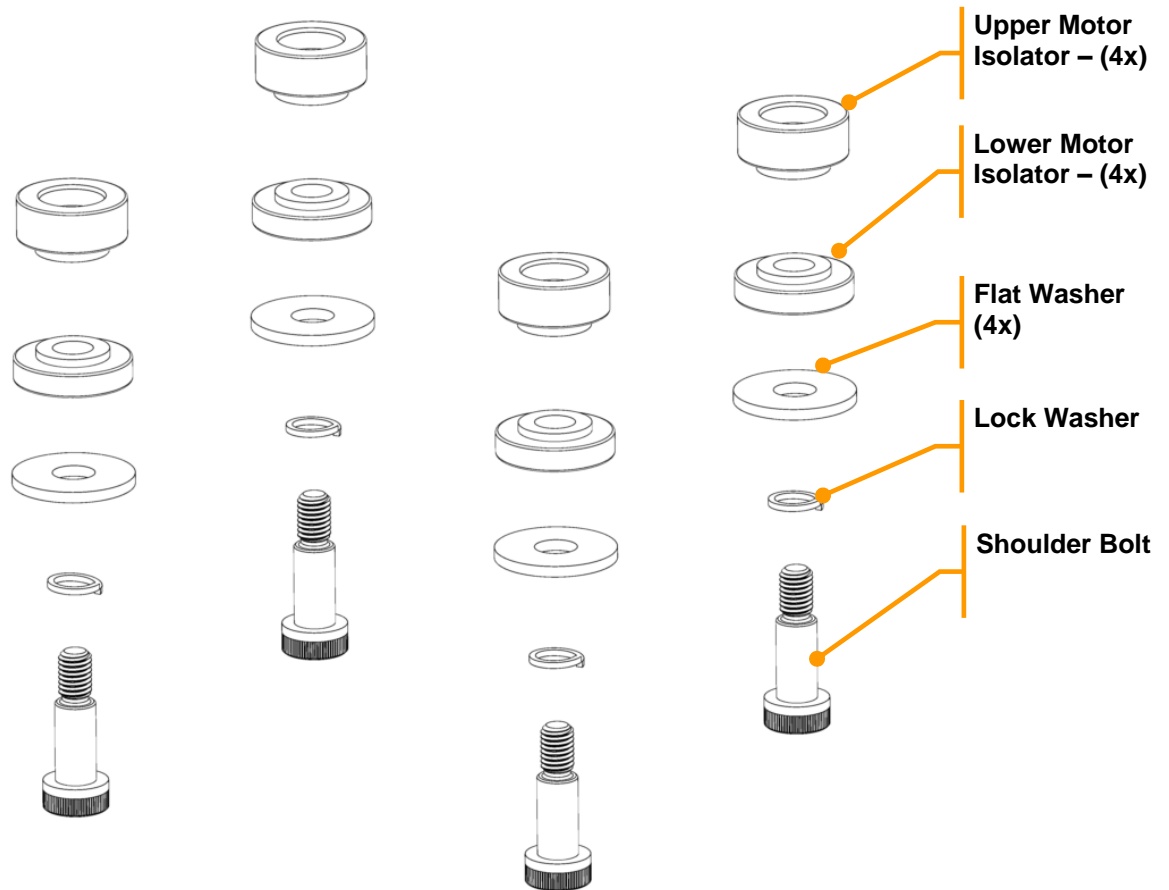

Replacement Parts Diagram

Model HJE960-UK

PROPRIETARY RIGHTS NOTICE This document and all information contained within it is the property of Hamilton Beach Brands, Inc. (HBB). It is confidential and proprietary and has been provided to you for a limited purpose. It must be returned or destroyed upon request. Disclosure, reproduction or use of this document and any information contained within it, in full or in part, for any purpose is forbidden without the prior written consent of HBB. No photographs may be taken of any article fabricated or assembled from this document without the prior written consent of HBB.

990274000 Motor Hardware Kit – Includes all components as pictured below

	Revision Description:	Add SB960 and SB961 images and call outs to PAD.				Rev. Date:
	Request #:	DOC11607	Page:	6 of 17	Document #:	540096300
						Rev: H