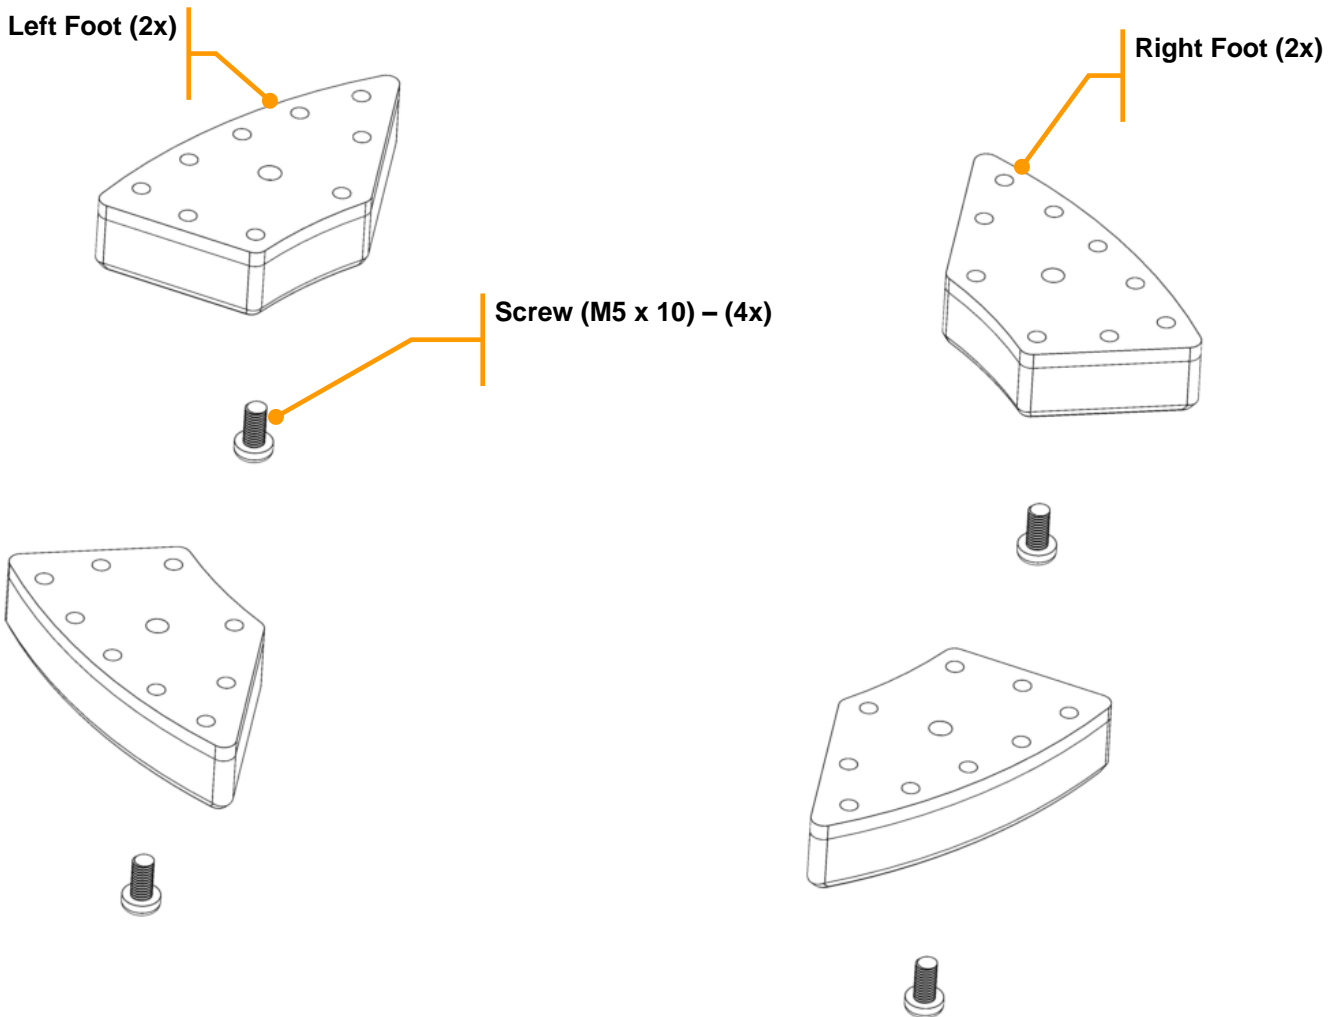

Replacement Parts Diagram

Model HJE960-UK

PROPRIETARY RIGHTS NOTICE This document and all information contained within it is the property of Hamilton Beach Brands, Inc. (HBB). It is confidential and proprietary and has been provided to you for a limited purpose. It must be returned or destroyed upon request. Disclosure, reproduction or use of this document and any information contained within it, in full or in part, for any purpose is forbidden without the prior written consent of HBB. No photographs may be taken of any article fabricated or assembled from this document without the prior written consent of HBB.

990274101 Rubber Foot Kit – Includes all components as pictured below

  4421 Waterfront Drive Glen Allen, VA 23060	Revision Description:	Add SB960 and SB961 images and call outs to PAD.				Rev. Date:
	Request #:	DOC11607	Page:	7 of 17	Document #:	540096300
						Rev: H