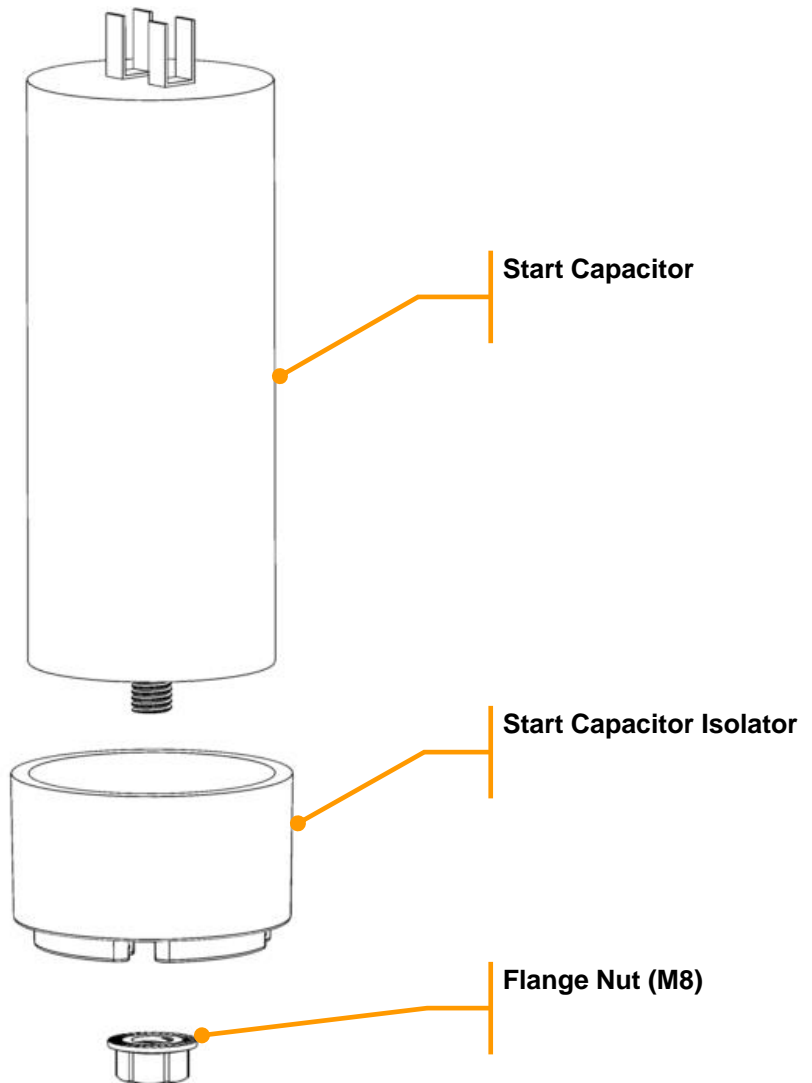

Replacement Parts Diagram

Model HJE960-UK

PROPRIETARY RIGHTS NOTICE This document and all information contained within it is the property of Hamilton Beach Brands, Inc. (HBB). It is confidential and proprietary and has been provided to you for a limited purpose. It must be returned or destroyed upon request. Disclosure, reproduction or use of this document and any information contained within it, in full or in part, for any purpose is forbidden without the prior written consent of HBB. No photographs may be taken of any article fabricated or assembled from this document without the prior written consent of HBB.

990274301 Start Capacitor Kit – Includes all components as pictured below

Hamilton Beach 4421 Waterfront Drive Glen Allen, VA 23060	Revision Description:	Add SB960 and SB961 images and call outs to PAD.				Rev. Date:		
	Request #:	DOC11607	Page:	9 of 17	Document #:	540096300	Rev:	H