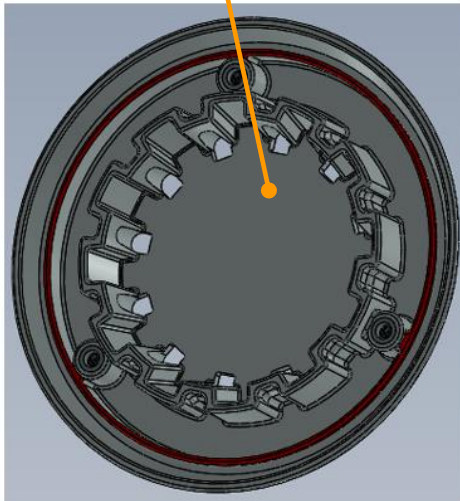

Basket Base
990271700