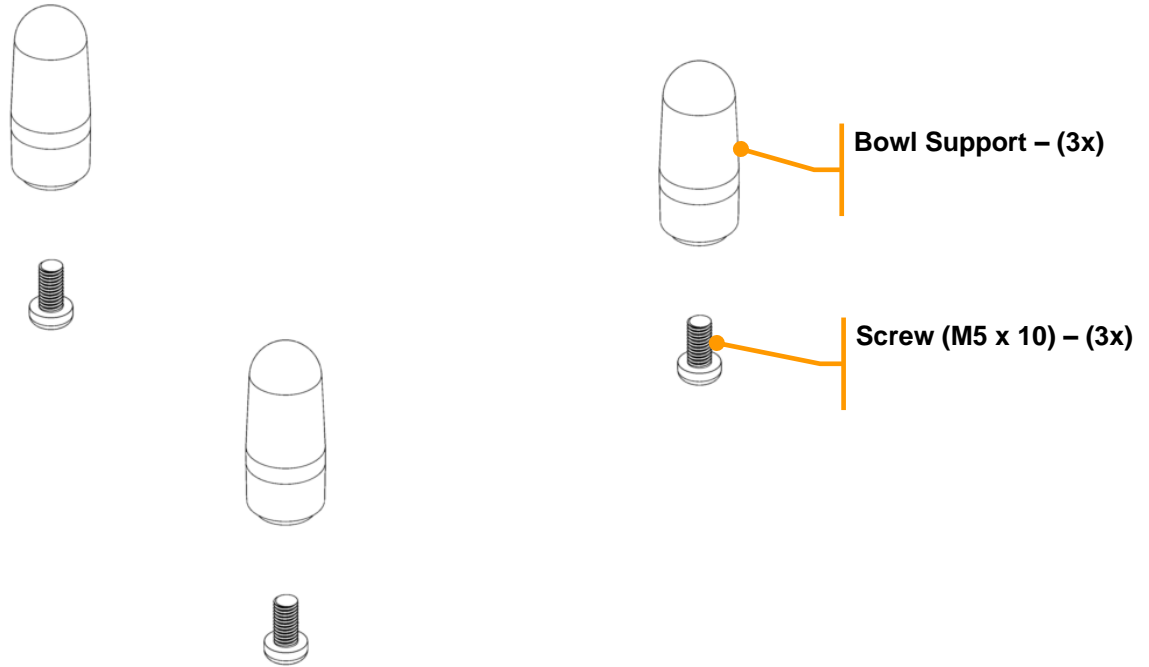

Replacement Parts Diagram Model HJE960-UK

PROPRIETARY RIGHTS NOTICE This document and all information contained within it is the property of Hamilton Beach Brands, Inc. (HBB). It is confidential and proprietary and has been provided to you for a limited purpose. It must be returned or destroyed upon request. Disclosure, reproduction or use of this document and any information contained within it, in full or in part, for any purpose is forbidden without the prior written consent of HBB. No photographs may be taken of any article fabricated or assembled from this document without the prior written consent of HBB.

990273900 Bowl Support Service Kit – Includes all components as pictured below

  4421 Waterfront Drive Glen Allen, VA 23060	Revision	Add SB960 and SB961 images and call outs to PAD.				Rev. Date:	
	Description:					Rev. Date:	
Request #:	DOC11607	Page:	5 of 17	Document #:	540096300	Rev:	H