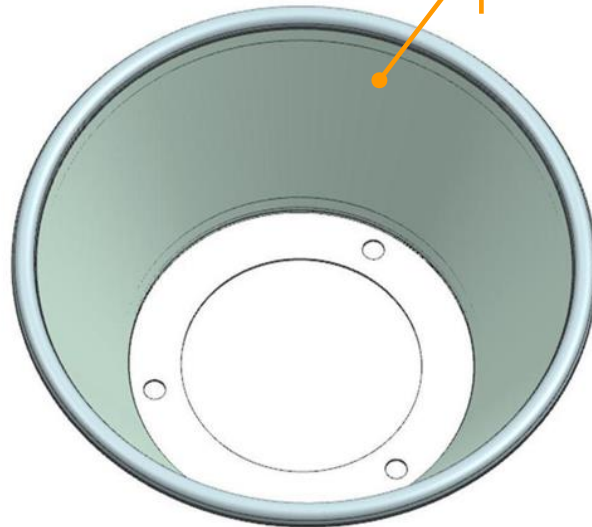

Strainer Basket
990318100 (SB961)
990271600 (SB960)