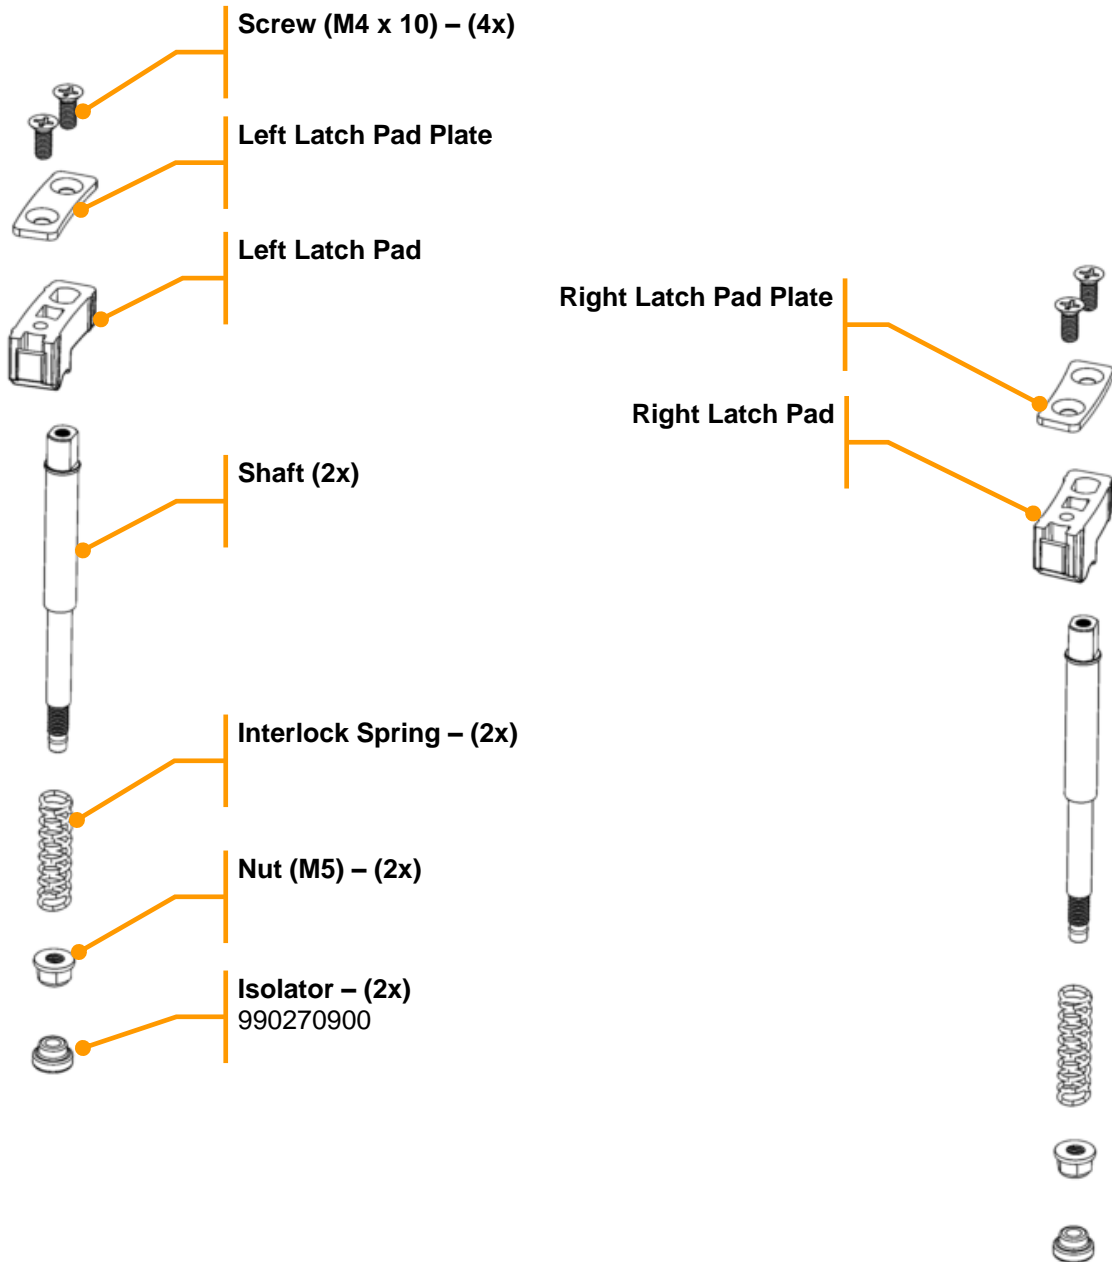

Replacement Parts Diagram

Model HJE960-UK

PROPRIETARY RIGHTS NOTICE This document and all information contained within it is the property of Hamilton Beach Brands, Inc. (HBB). It is confidential and proprietary and has been provided to you for a limited purpose. It must be returned or destroyed upon request. Disclosure, reproduction or use of this document and any information contained within it, in full or in part, for any purpose is forbidden without the prior written consent of HBB. No photographs may be taken of any article fabricated or assembled from this document without the prior written consent of HBB.

990273800 Latch Service Kit – Includes all components as pictured below

  4421 Waterfront Drive Glen Allen, VA 23060	Revision Description:	Add SB960 and SB961 images and call outs to PAD.				Rev. Date:
	Request #:	DOC11607	Page:	4 of 17	Document #:	540096300
						Rev: H