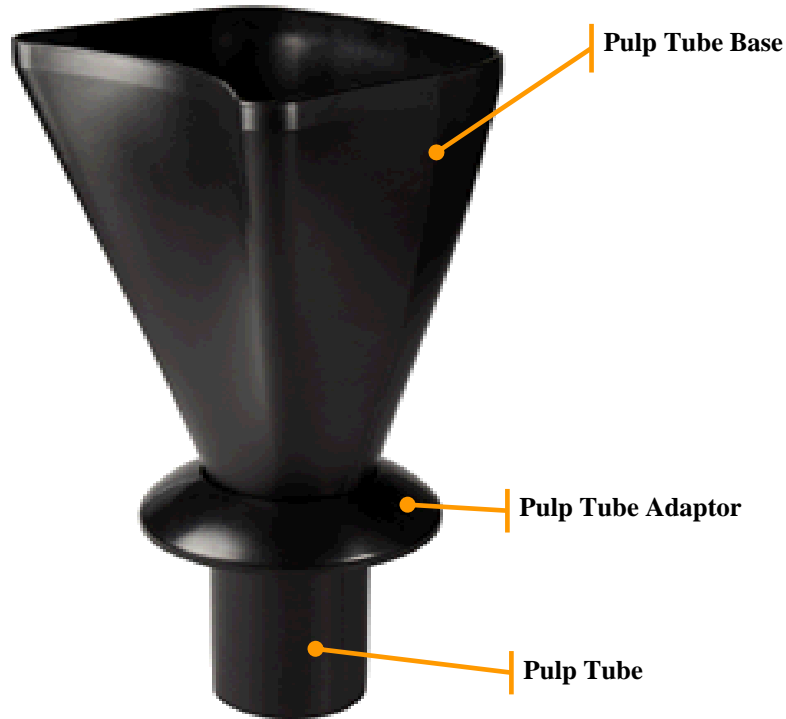

Replacement Parts Diagram

Model HJE960-UK

PROPRIETARY RIGHTS NOTICE This document and all information contained within it is the property of Hamilton Beach Brands, Inc. (HBB). It is confidential and proprietary and has been provided to you for a limited purpose. It must be returned or destroyed upon request. Disclosure, reproduction or use of this document and any information contained within it, in full or in part, for any purpose is forbidden without the prior written consent of HBB. No photographs may be taken of any article fabricated or assembled from this document without the prior written consent of HBB.

UTC960 – Includes all components as pictured below

 4421 Waterfront Drive Glen Allen, VA 23060	Revision	Add SB960 and SB961 images and call outs to PAD.				Rev. Date:	
	Description:					Rev. Date:	
Request #:	DOC11607	Page:	15 of 17	Document #:	540096300	Rev:	H