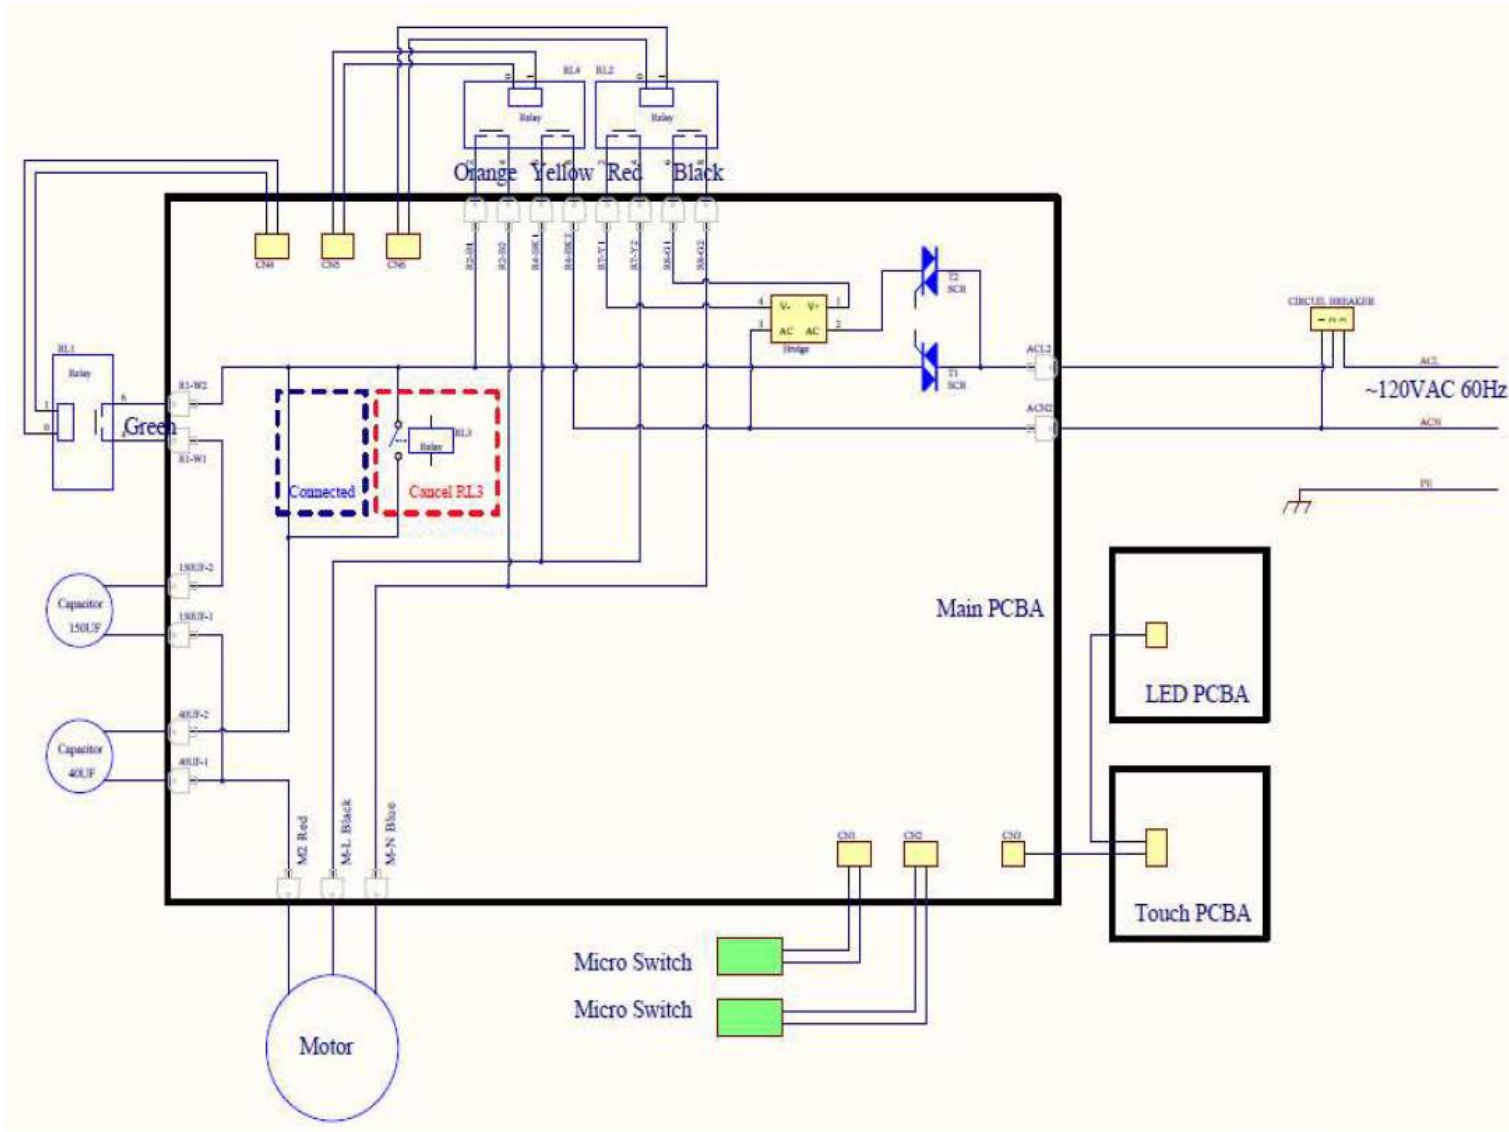

Wiring Diagram – GJ37 Commercial Juice Extractor – 120V Series E Industrial Relay

PROPRIETARY RIGHTS NOTICE This document and all information contained within it is the property of Hamilton Beach Brands, Inc. (HBB). It is confidential and proprietary and has been provided to you for a limited purpose. It must be returned or destroyed upon request. Disclosure, reproduction or use of this document and any information contained within it, in full or in part, for any purpose is forbidden without the prior written consent of HBB. No photographs may be taken of any article fabricated or assembled from this document without the prior written consent of HBB.