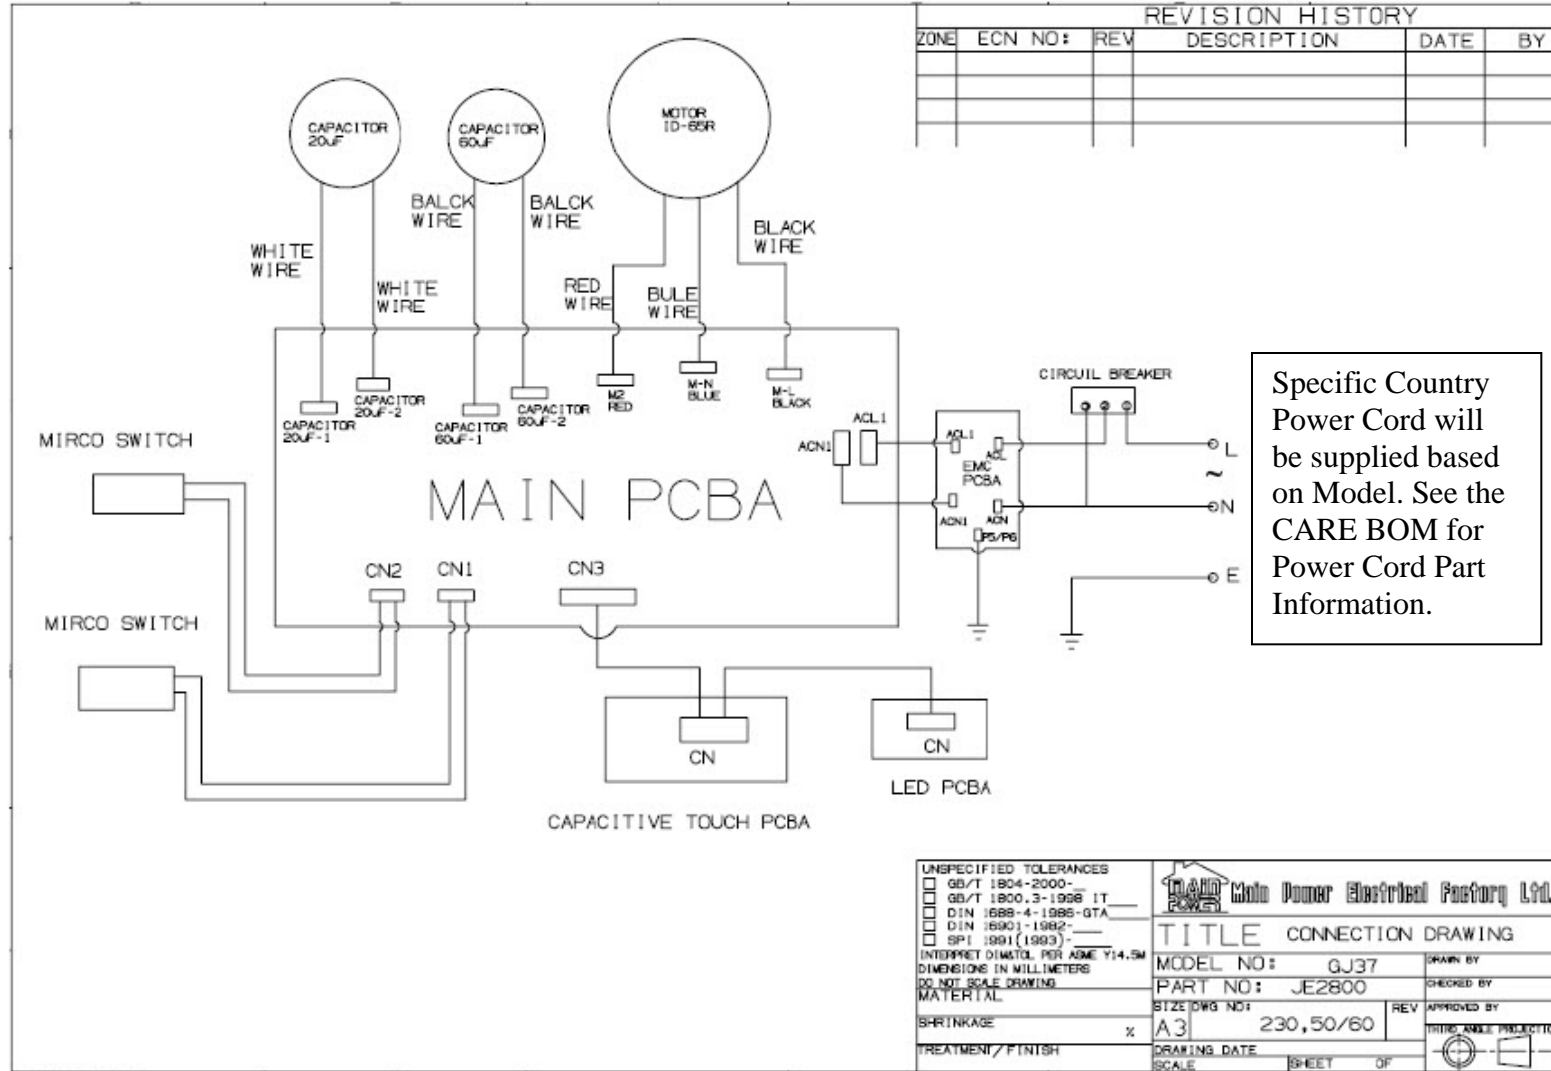

Circuit for all models (Input: 220-240 V~):

 4421 Waterfront Drive Glen Allen, VA 23060	Revision Description:	Production Release.			Rev. Date:
	Request #:	DOC10370	Page:	1 of 1	29-Jun-2020
		Document #:	530012800	Rev:	A