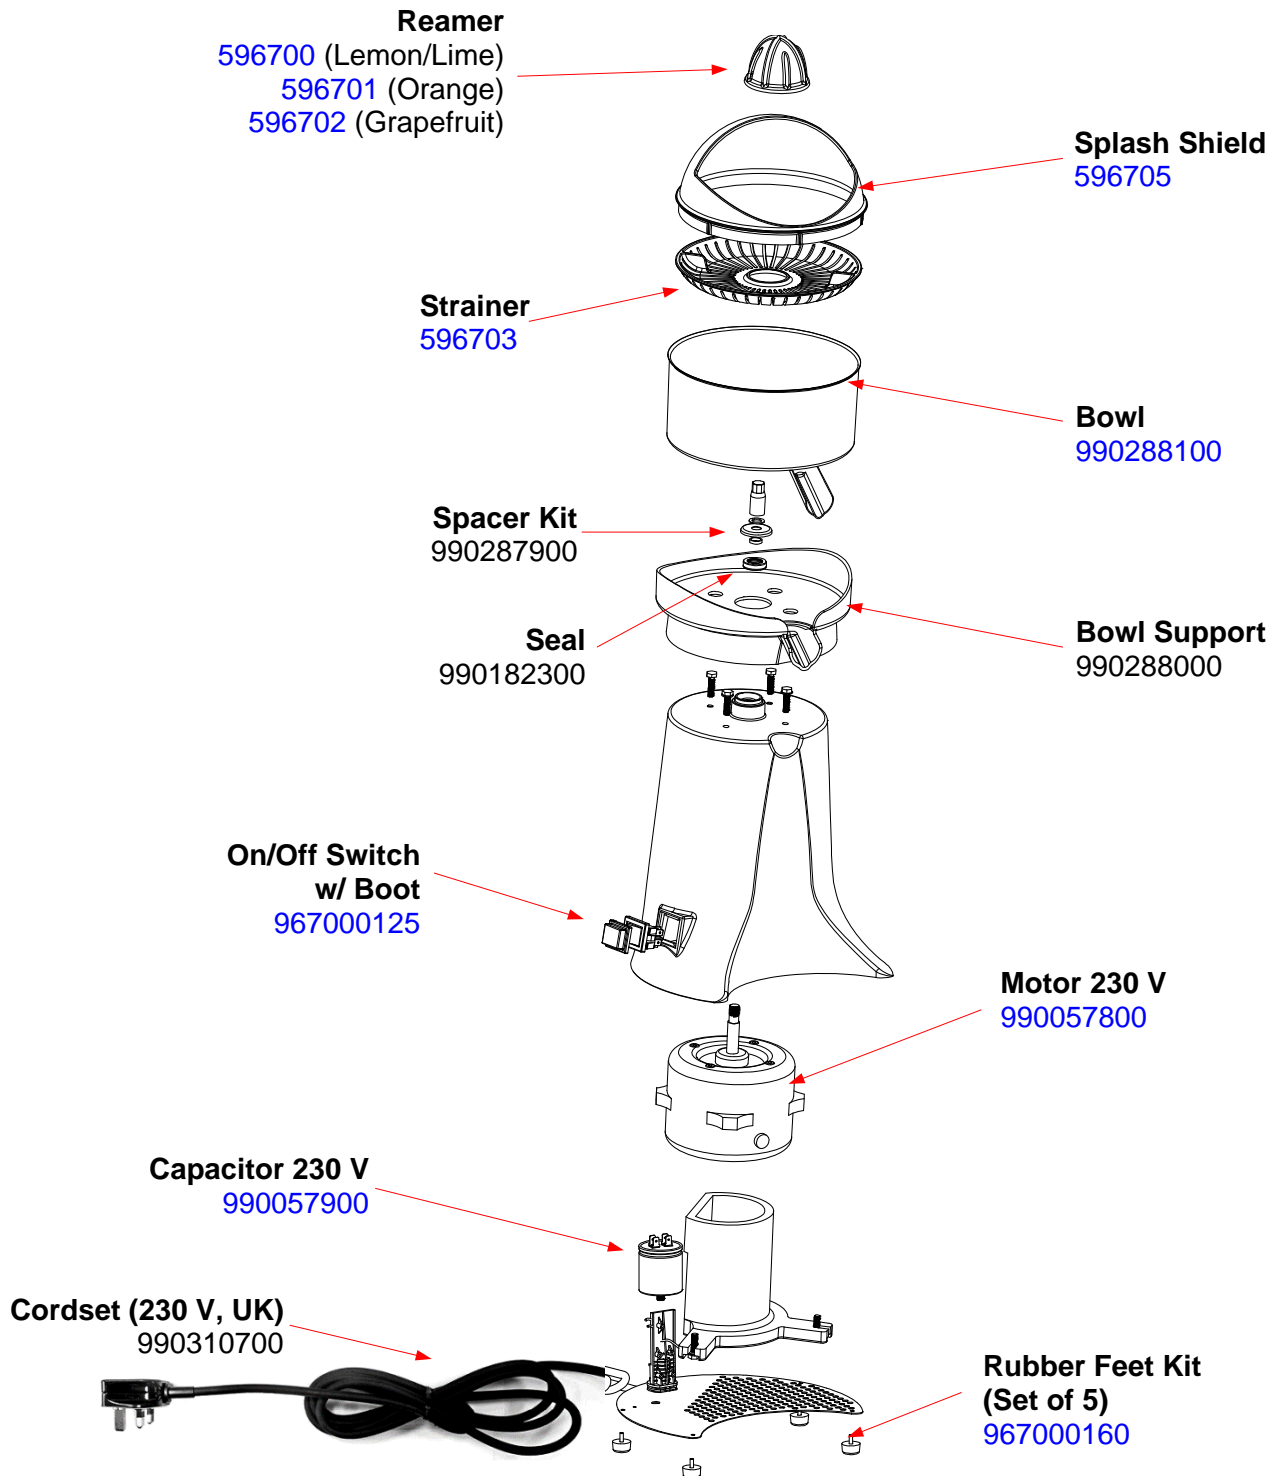

## Parts & Accessories Diagram HCJ967R-UK

**PROPRIETARY RIGHTS NOTICE** This document and all information contained within it is the property of Hamilton Beach Brands, Inc. (HBB). It is confidential and proprietary and has been provided to you for a limited purpose. It must be returned or destroyed upon request. Disclosure, reproduction or use of this document and any information contained within it, in full or in part, for any purpose is forbidden without the prior written consent of HBB. No photographs may be taken of any article fabricated or assembled from this document without the prior written consent of HBB.

 Hamilton Beach 4421 Waterfront Drive Glen Allen, VA 23060	Revision	Production Release					Rev. Date:
	Description:						12/22/2022
	Request #:	DOC12890	Page:	1 of 1	Document #:	540097901	Rev: <b>A</b>