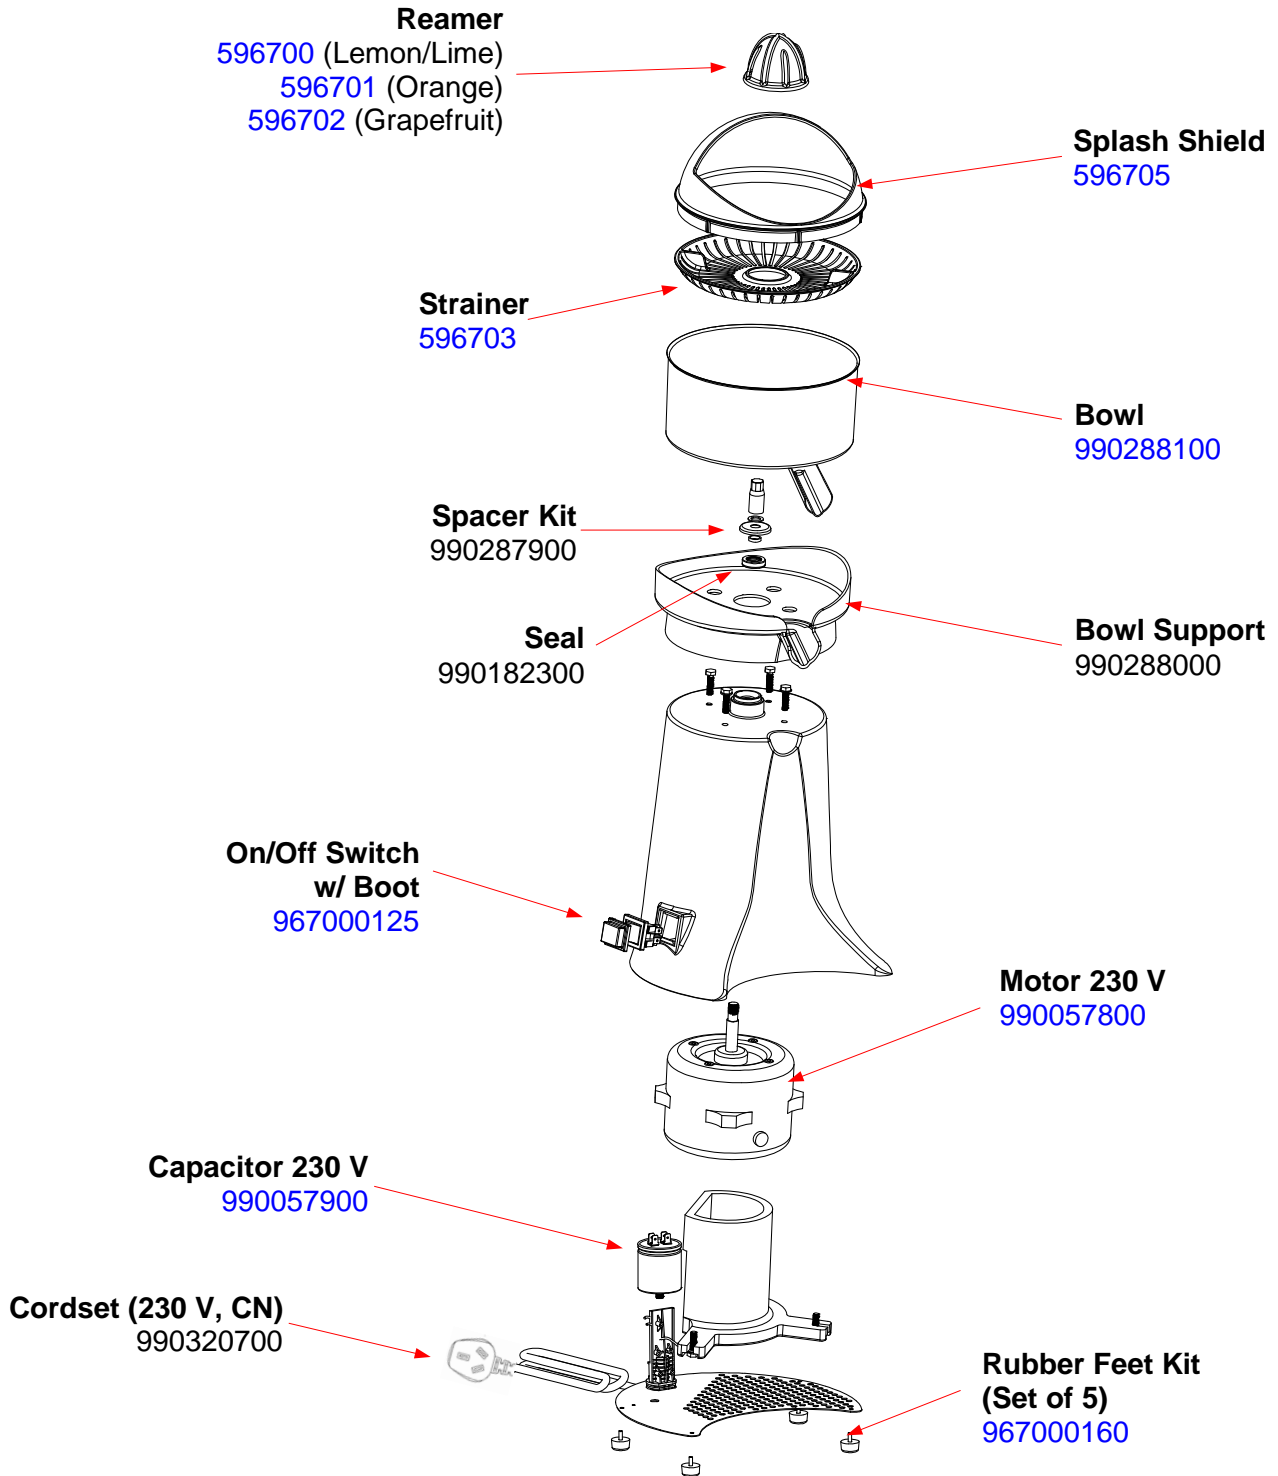

Parts & Accessories Diagram HCJ967R-CN

PROPRIETARY RIGHTS NOTICE This document and all information contained within it is the property of Hamilton Beach Brands, Inc. (HBB). It is confidential and proprietary and has been provided to you for a limited purpose. It must be returned or destroyed upon request. Disclosure, reproduction or use of this document and any information contained within it, in full or in part, for any purpose is forbidden without the prior written consent of HBB. No photographs may be taken of any article fabricated or assembled from this document without the prior written consent of HBB.

 4421 Waterfront Drive Glen Allen, VA 23060	Revision	Production Release					Rev. Date:
	Description:						12/22/2022
Request #:	DOC12891	Page:	1 of 1	Document #:	540096502	Rev:	A