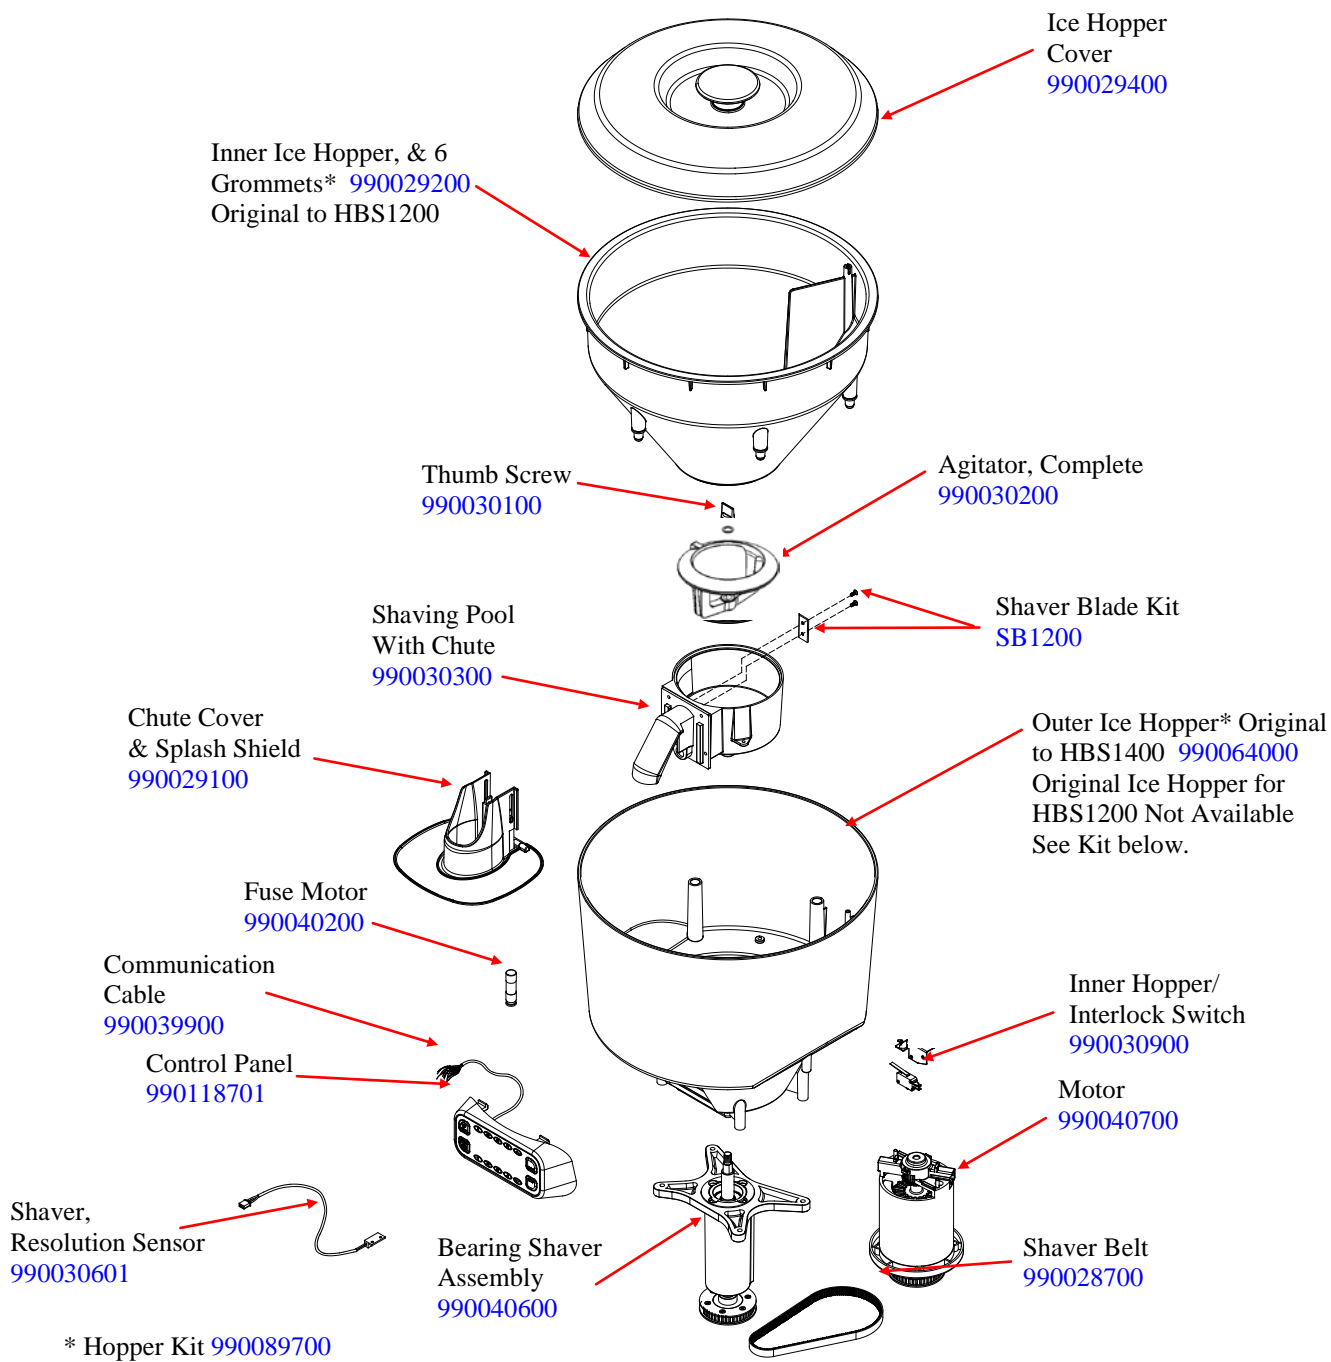

* Hopper Kit 990089700
Includes:
Inner Hopper 990063900
Outer Hopper 990064000
Original Equipment for HBS1400

 Hamilton Beach 4421 Waterfront Drive Glen Allen, VA 23060	Revision Description:	Update control panel and main PC board assembly part number.				
	Request Number:	DOC7159	Revision Date:	10/17/2016	Approved by:	DOC7159
	Issue Code(s):		Page:	1 of 3	Document #:	540009700
					Rev:	C

***To replace PC Board, upgrade and replace with HBS1400 Control Panel 990118701**

Note:
 Not shown
 Memory Card Cover – 990084500
 Drain Hose Elbow – 990104900
 Drain Hose Extension – 990105300
 Drain Tube with Sensor – 990109300
 Thermistor - 990136700

 Hamilton Beach 4421 Waterfront Drive Glen Allen, VA 23060	Revision Description:	Update control panel and main PC board assembly part number.				
	Request Number:	DOC7159	Revision Date:	10/17/2016	Approved by:	DOC7159
	Issue Code(s):		Page:	2 of 3	Document #:	540009700
					Rev:	C