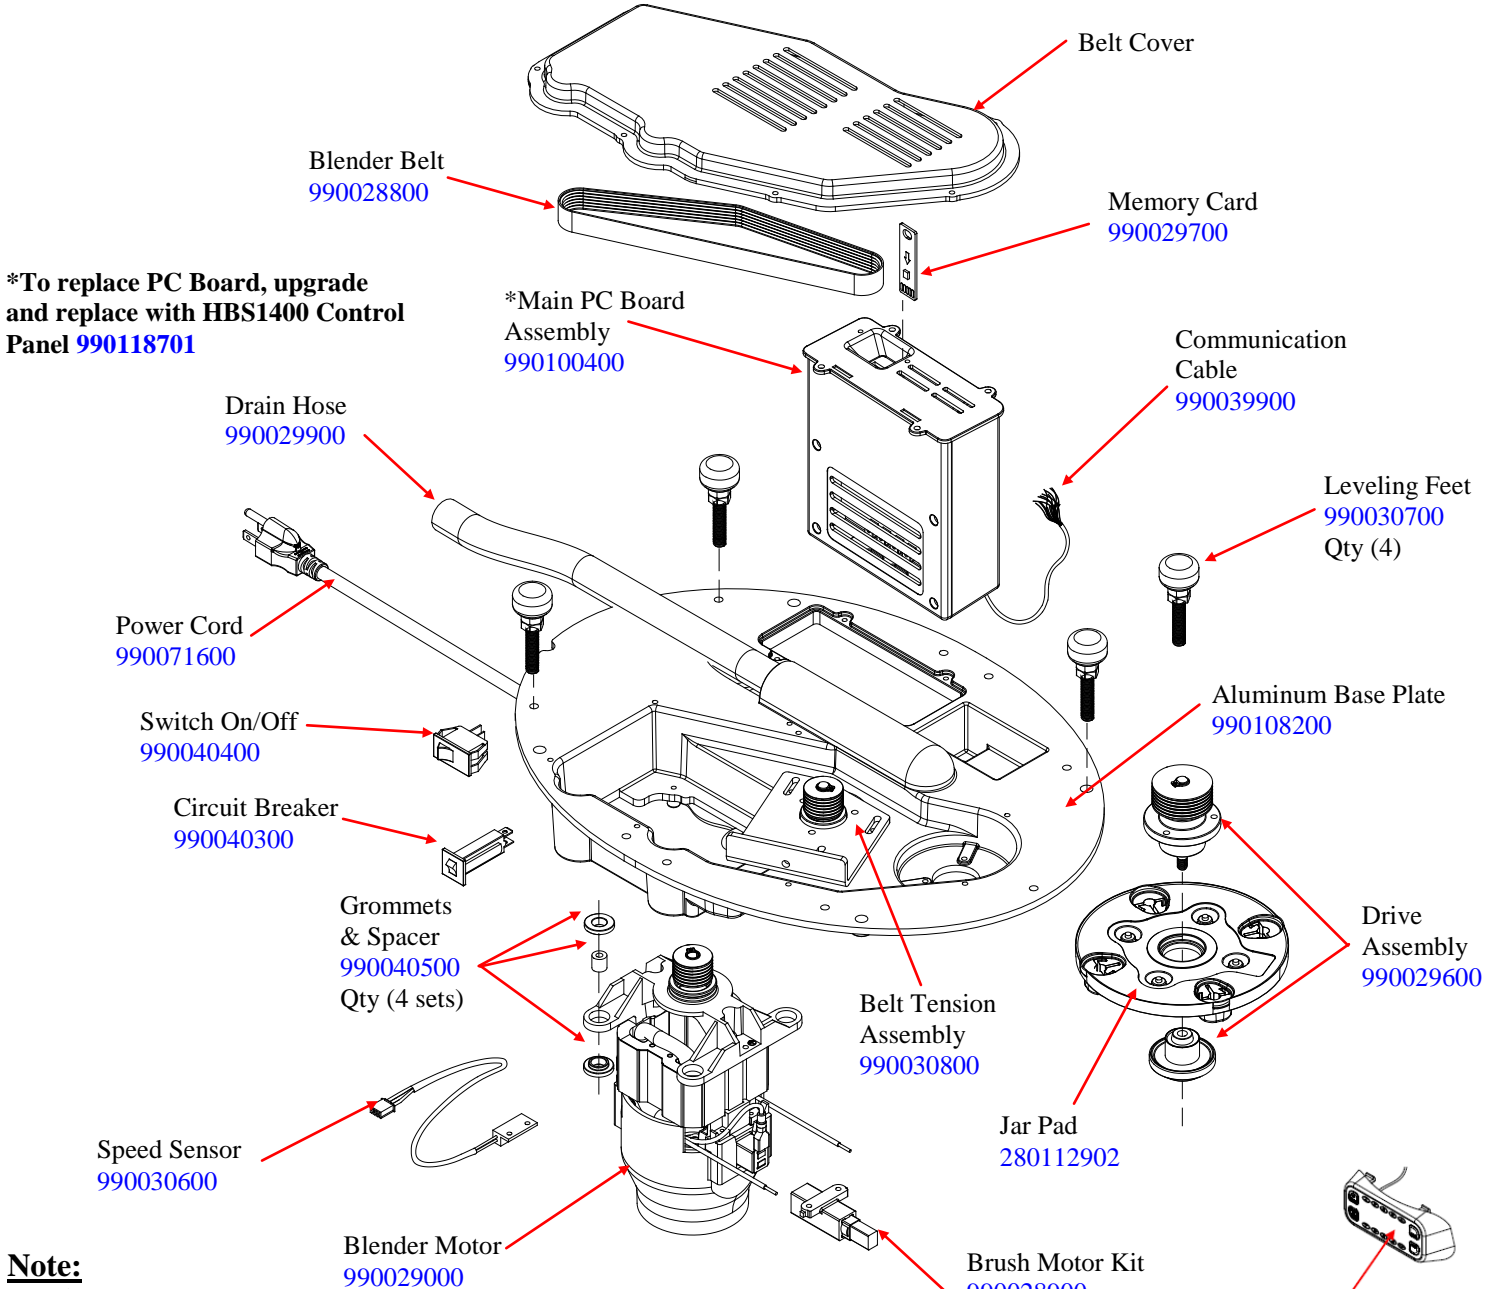

* Hopper Kit 990089700
Includes:
Inner Hopper 990063900
Outer Hopper 990064000
Original Equipment for HBS1400

 Hamilton Beach 4421 Waterfront Drive Glen Allen, VA 23060	Revision Description:	Update control panel and main PC board assembly part number.				
	Request Number:	DOC7159	Revision Date:	10/17/2016	Approved by:	DOC7159
	Issue Code(s):		Page:	1 of 3	Document #:	540009700
					Rev:	C

***To replace PC Board, upgrade and replace with HBS1400 Control Panel 990118701**

Note:
 Not shown
 Memory Card Cover – 990084500
 Drain Hose Elbow – 990104900
 Drain Hose Extension – 990105300
 Drain Tube with Sensor – 990109300
 Thermistor - 990136700