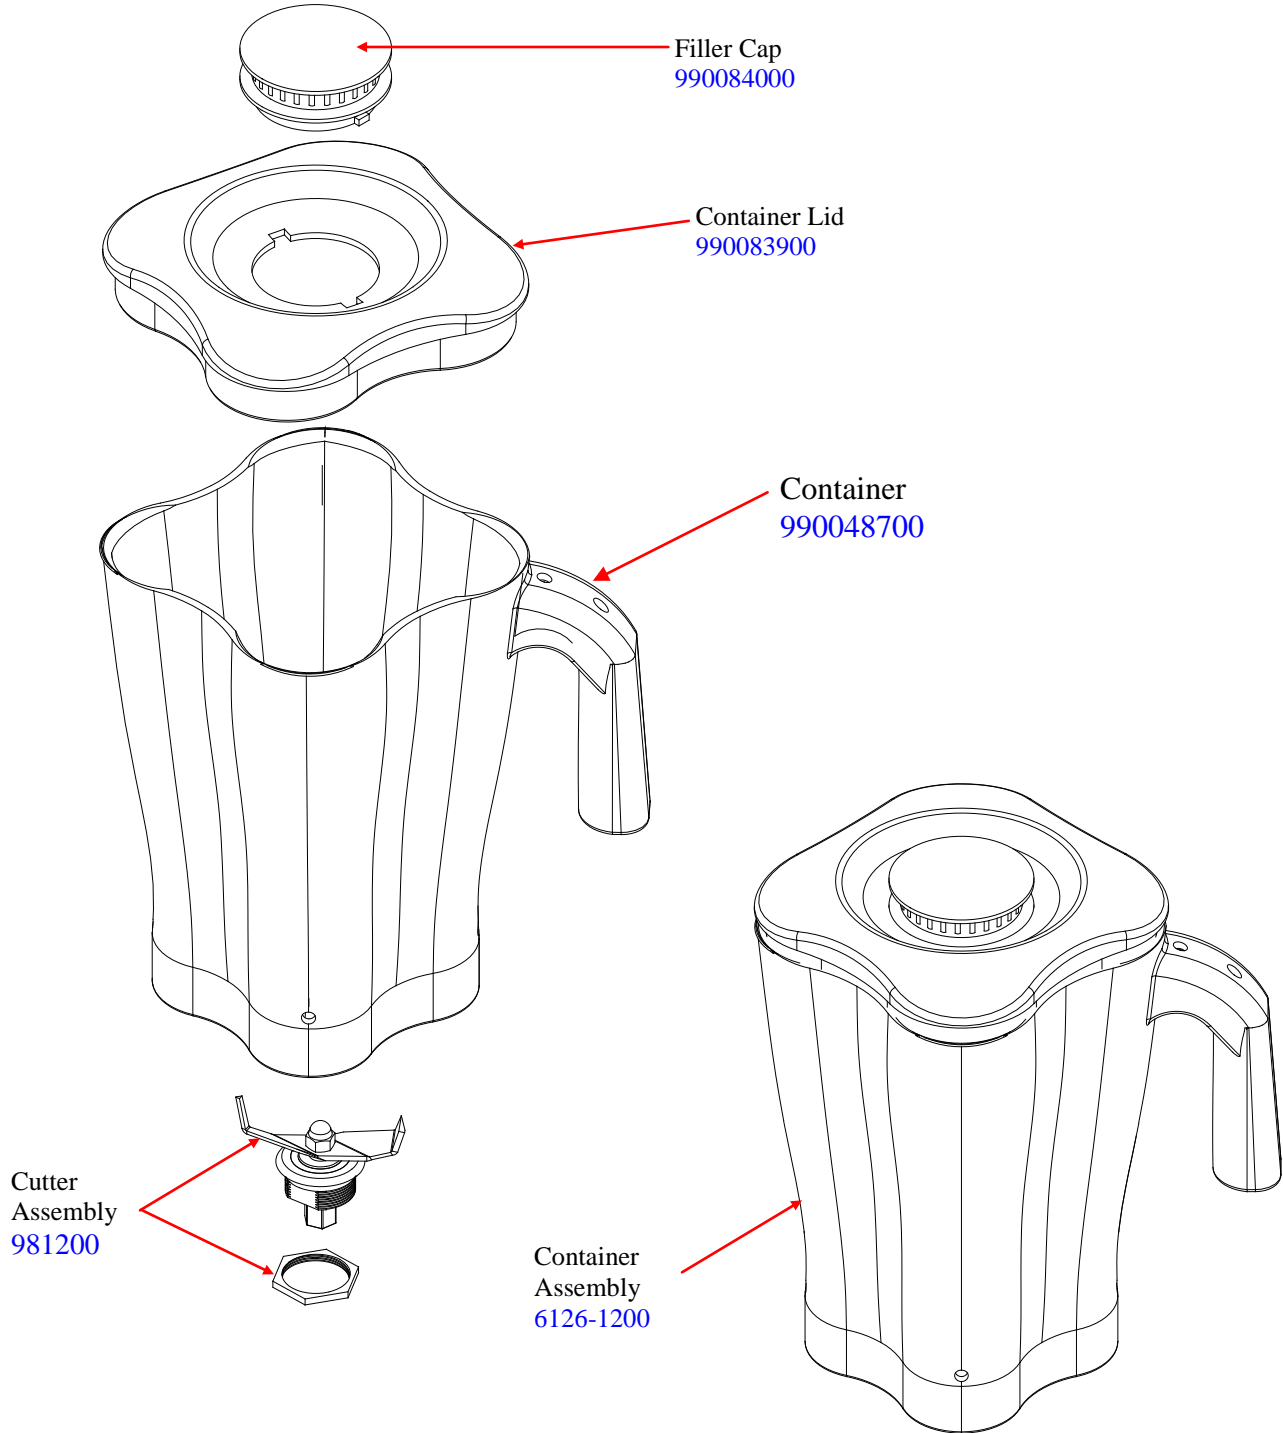

Replacement Parts Diagram

Model HBS1200

PROPRIETARY RIGHTS NOTICE This document and all information contained within it is the property of Hamilton Beach Brands, Inc. (HBB). It is confidential and proprietary and has been provided to you for a limited purpose. It must be returned or destroyed upon request. Disclosure, reproduction or use of this document and any information contained within it, in full or in part, for any purpose is forbidden without the prior written consent of HBB. No photographs may be taken of any article fabricated or assembled from this document without the prior written consent of HBB.

  4421 Waterfront Drive Glen Allen, VA 23060	Revision Description:		Update control panel and main PC board assembly part number.			
	Request Number:	DOC7159	Revision Date:	10/17/2016	Approved by:	DOC7159
	Issue Code(s):		Page:	3 of 3	Document #:	540009700
					Rev:	C