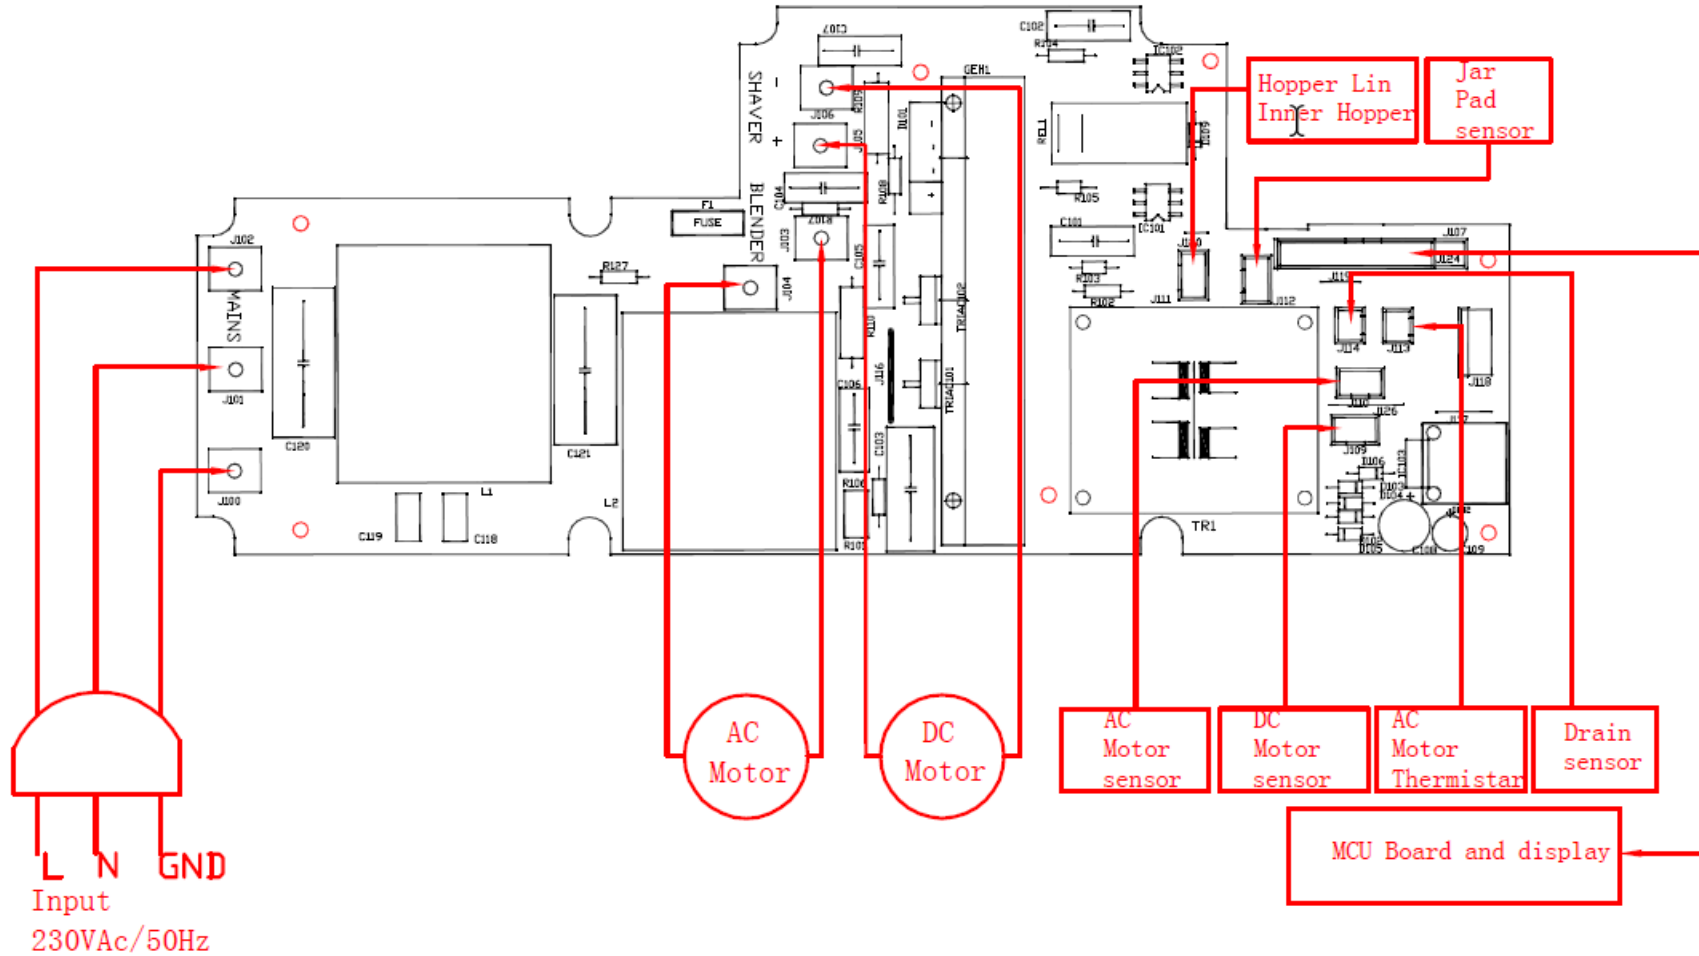

GB21 230V WIRING DIAGRAM

PROPRIETARY RIGHTS NOTICE This document and all information contained within it is the property of Hamilton Beach Brands, Inc. (HBB). It is confidential and proprietary and has been provided to you for a limited purpose. It must be returned or destroyed upon request. Disclosure, reproduction or use of this document and any information contained within it, in full or in part, for any purpose is forbidden without the prior written consent of HBB. No photographs may be taken of any article fabricated or assembled from this document without the prior written consent of HBB.

  Hamilton Beach 4421 Waterfront Drive Glen Allen, VA 23060	Revision Description:	Revised to match actual production				Rev. Date:
	Request #:	DOC12805	Page:	3 of 3	Document #:	530006600
						Rev: B