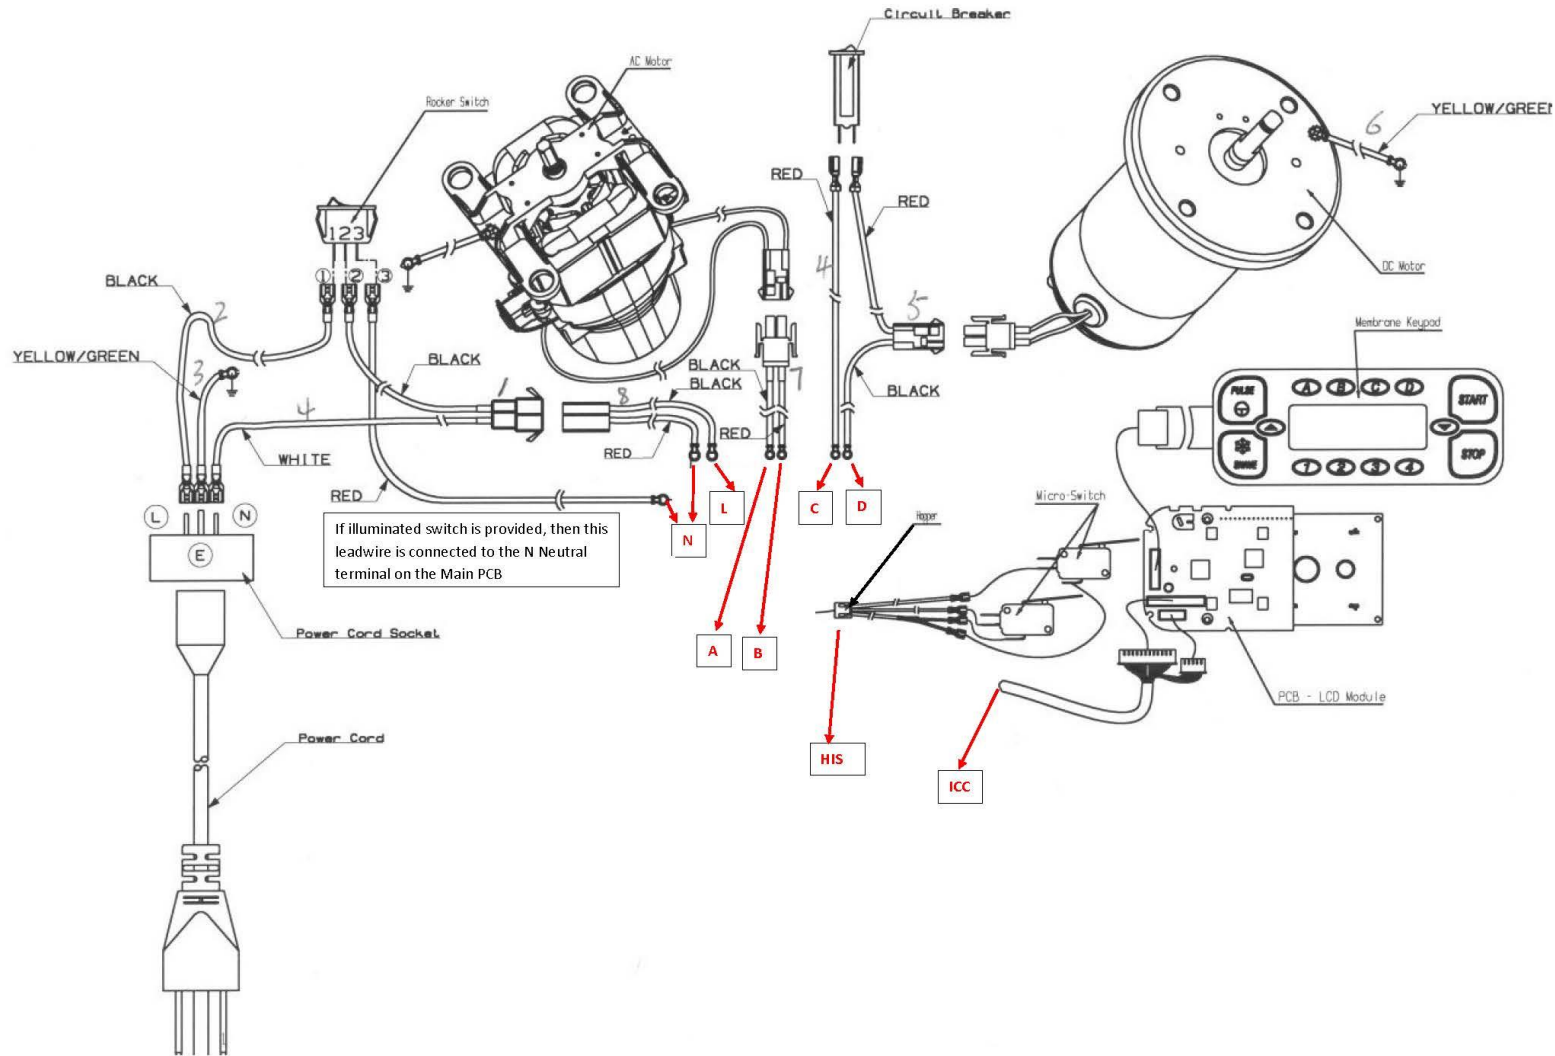

## GB21 230V WIRING DIAGRAM

**PROPRIETARY RIGHTS NOTICE** This document and all information contained within it is the property of Hamilton Beach Brands, Inc. (HBB). It is confidential and proprietary and has been provided to you for a limited purpose. It must be returned or destroyed upon request. Disclosure, reproduction or use of this document and any information contained within it, in full or in part, for any purpose is forbidden without the prior written consent of HBB. No photographs may be taken of any article fabricated or assembled from this document without the prior written consent of HBB.

 Hamilton Beach 4421 Waterfront Drive Glen Allen, VA 23060	Revision Description:	Revised to match actual production				Rev. Date:
	Request #:	DOC12805	Page:	3 of 3	Document #:	530006600
						Rev: <b>B</b>