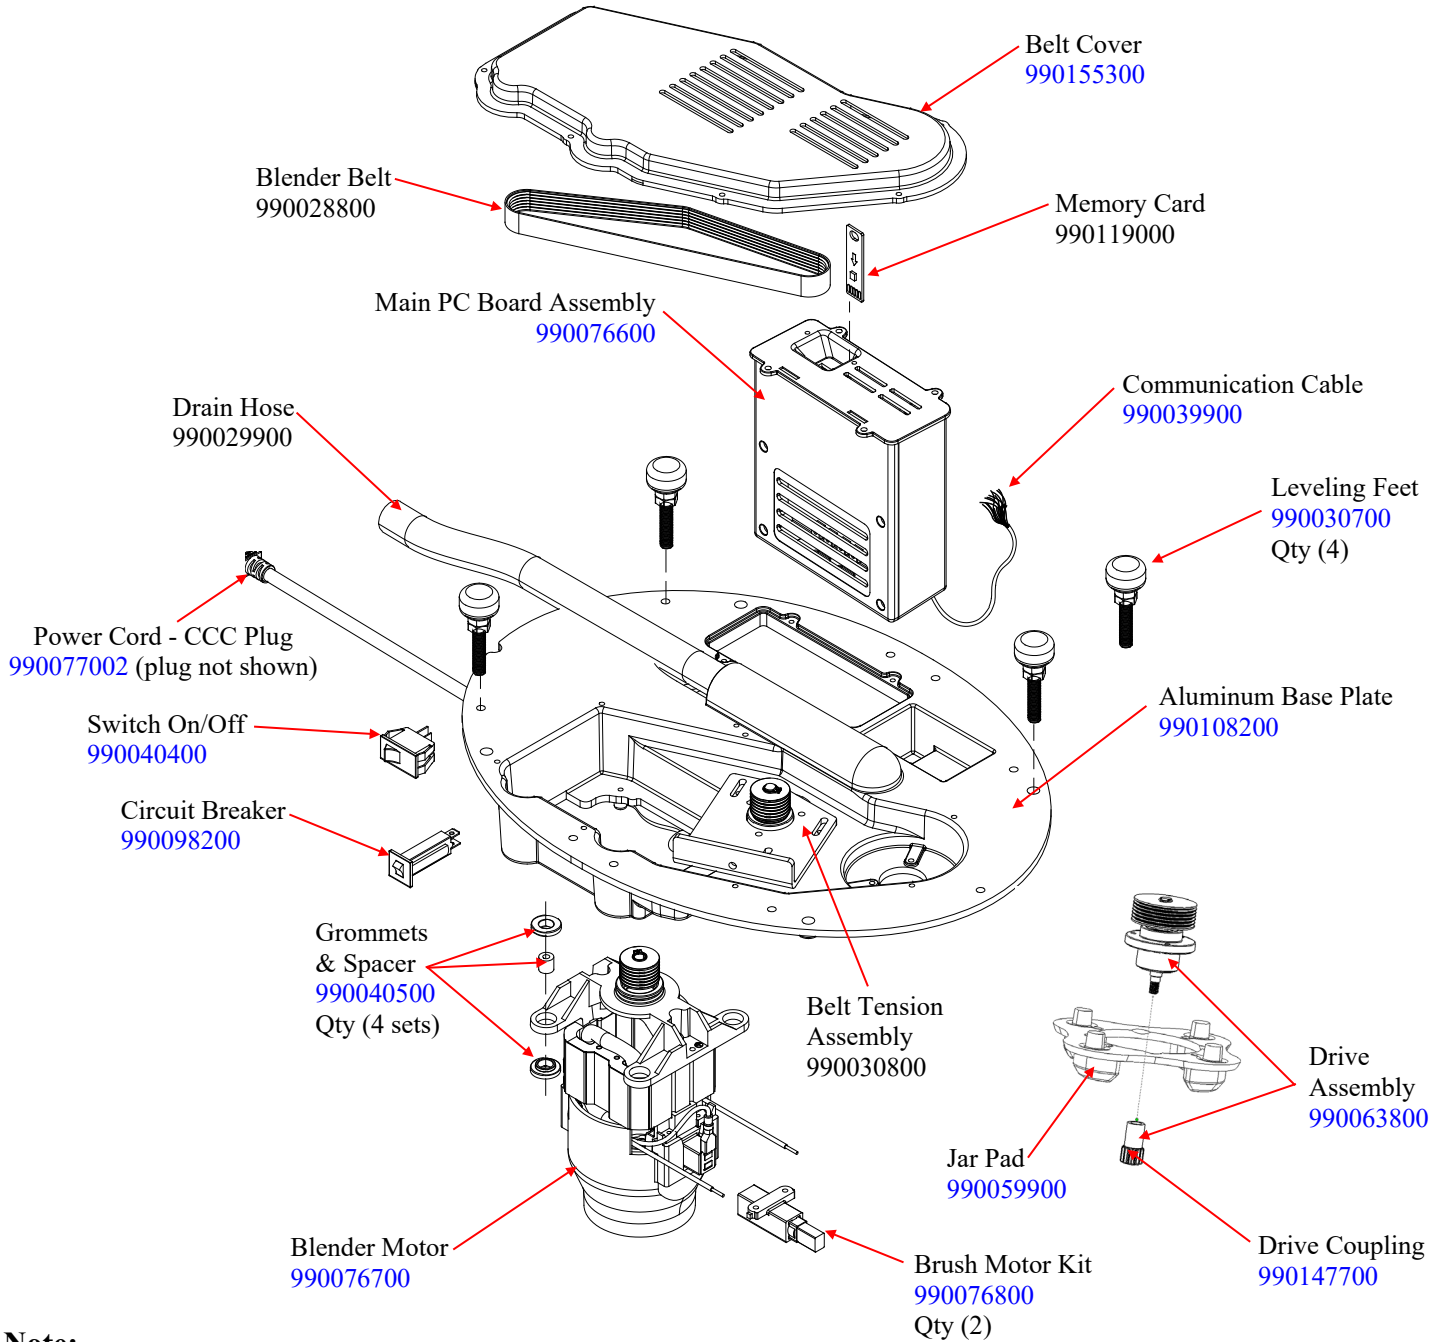

## Replacement Parts Diagram Model HBS1200-CCC

**PROPRIETARY RIGHTS NOTICE** This document and all information contained within it is the property of Hamilton Beach Brands, Inc. (HBB). It is confidential and proprietary and has been provided to you for a limited purpose. It must be returned or destroyed upon request. Disclosure, reproduction or use of this document and any information contained within it, in full or in part, for any purpose is forbidden without the prior written consent of HBB. No photographs may be taken of any article fabricated or assembled from this document without the prior written consent of HBB.

 <p>Hamilton Beach 4421 Waterfront Drive Glen Allen, VA 23060</p>	Revision Description:	Update Shaver Blade Kit part number				
	Request Number:	DOC14074	Revision Date:	8/22/2024	Approved by:	DOC14074
	Issue Code(s):		Page:	1 of 4	Document #:	540008500
					Rev:	F

**Note:**

- Not shown
- Memory Card Cover – 990084500
- Jar Sensor – 990102400
- Drain Elbow Tube – 990104900
- Drain Hose Extension – 990105300
- Drain Tube with Sensor – 990109300
- Blender Base Plate – 990110900

## Replacement Parts Diagram