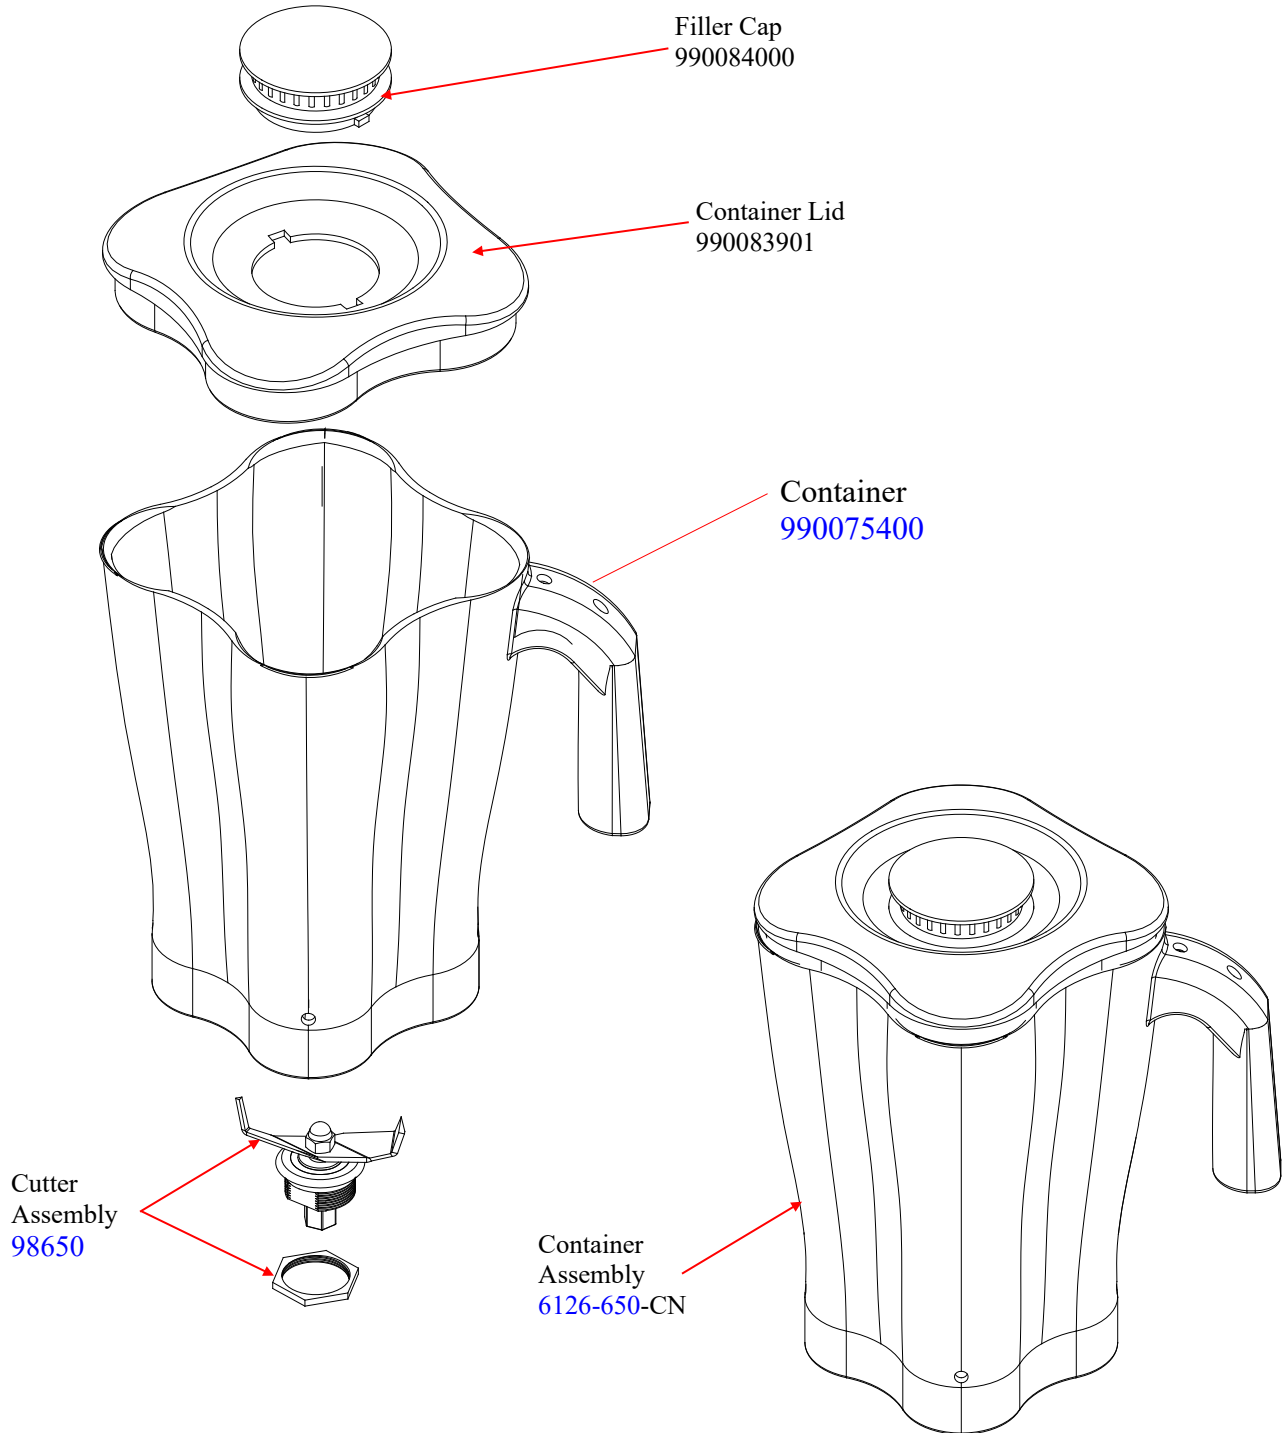

Replacement Parts Diagram Model HBS1200-CCC

PROPRIETARY RIGHTS NOTICE This document and all information contained within it is the property of Hamilton Beach Brands, Inc. (HBB). It is confidential and proprietary and has been provided to you for a limited purpose. It must be returned or destroyed upon request. Disclosure, reproduction or use of this document and any information contained within it, in full or in part, for any purpose is forbidden without the prior written consent of HBB. No photographs may be taken of any article fabricated or assembled from this document without the prior written consent of HBB.

Hamilton Beach 4421 Waterfront Drive Glen Allen, VA 23060	Revision Description:	Update Shaver Blade Kit part number				
	Request Number:	DOC14074	Revision Date:	8/22/2024	Approved by:	DOC14074
	Issue Code(s):		Page:	3 of 4	Document #:	540008500
					Rev:	F