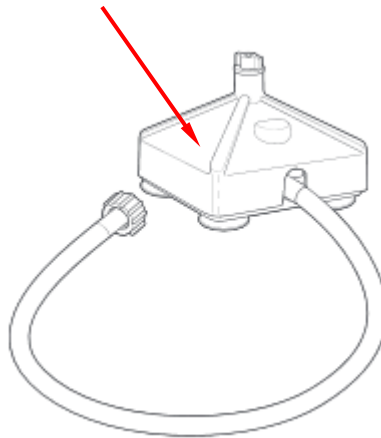

Replacement Parts Diagram

Model HBS1200-CCC

PROPRIETARY RIGHTS NOTICE This document and all information contained within it is the property of Hamilton Beach Brands, Inc. (HBB). It is confidential and proprietary and has been provided to you for a limited purpose. It must be returned or destroyed upon request. Disclosure, reproduction or use of this document and any information contained within it, in full or in part, for any purpose is forbidden without the prior written consent of HBB. No photographs may be taken of any article fabricated or assembled from this document without the prior written consent of HBB.

ACCESSORIES

Container Washer
BCR100

Hamilton Beach 4421 Waterfront Drive Glen Allen, VA 23060	Revision Description:	Update Shaver Blade Kit part number						
	Request Number:	DOC14074	Revision Date:	8/22/2024	Approved by:	DOC14074		
	Issue Code(s):		Page:	4 of 4	Document #:	540008500	Rev:	F