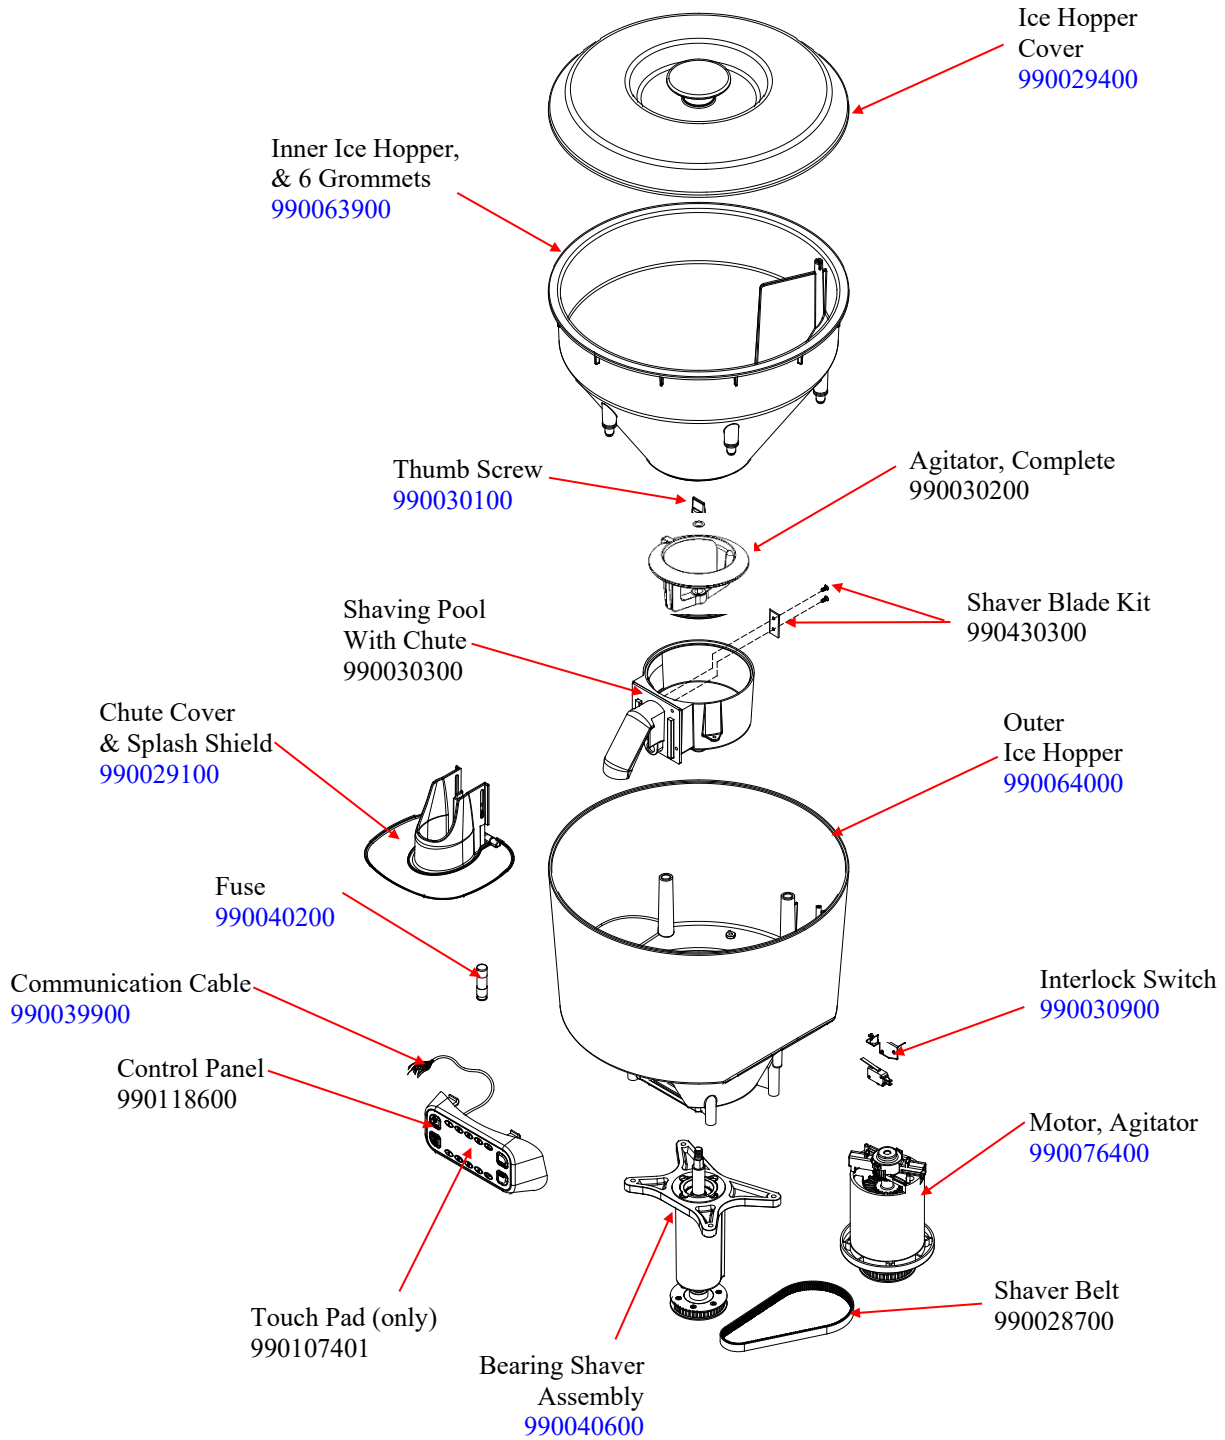

## Replacement Parts Diagram Model HBS1200-CCC

**PROPRIETARY RIGHTS NOTICE** This document and all information contained within it is the property of Hamilton Beach Brands, Inc. (HBB). It is confidential and proprietary and has been provided to you for a limited purpose. It must be returned or destroyed upon request. Disclosure, reproduction or use of this document and any information contained within it, in full or in part, for any purpose is forbidden without the prior written consent of HBB. No photographs may be taken of any article fabricated or assembled from this document without the prior written consent of HBB.

 <p>Hamilton Beach 4421 Waterfront Drive Glen Allen, VA 23060</p>	Revision Description:	Update Shaver Blade Kit part number				
	Request Number:	DOC14074	Revision Date:	8/22/2024	Approved by:	DOC14074
	Issue Code(s):		Page:	1 of 4	Document #:	540008500
					Rev:	F

**Note:**

- Not shown
- Memory Card Cover – 990084500
- Jar Sensor – 990102400
- Drain Elbow Tube – 990104900
- Drain Hose Extension – 990105300
- Drain Tube with Sensor – 990109300
- Blender Base Plate – 990110900

## Replacement Parts Diagram