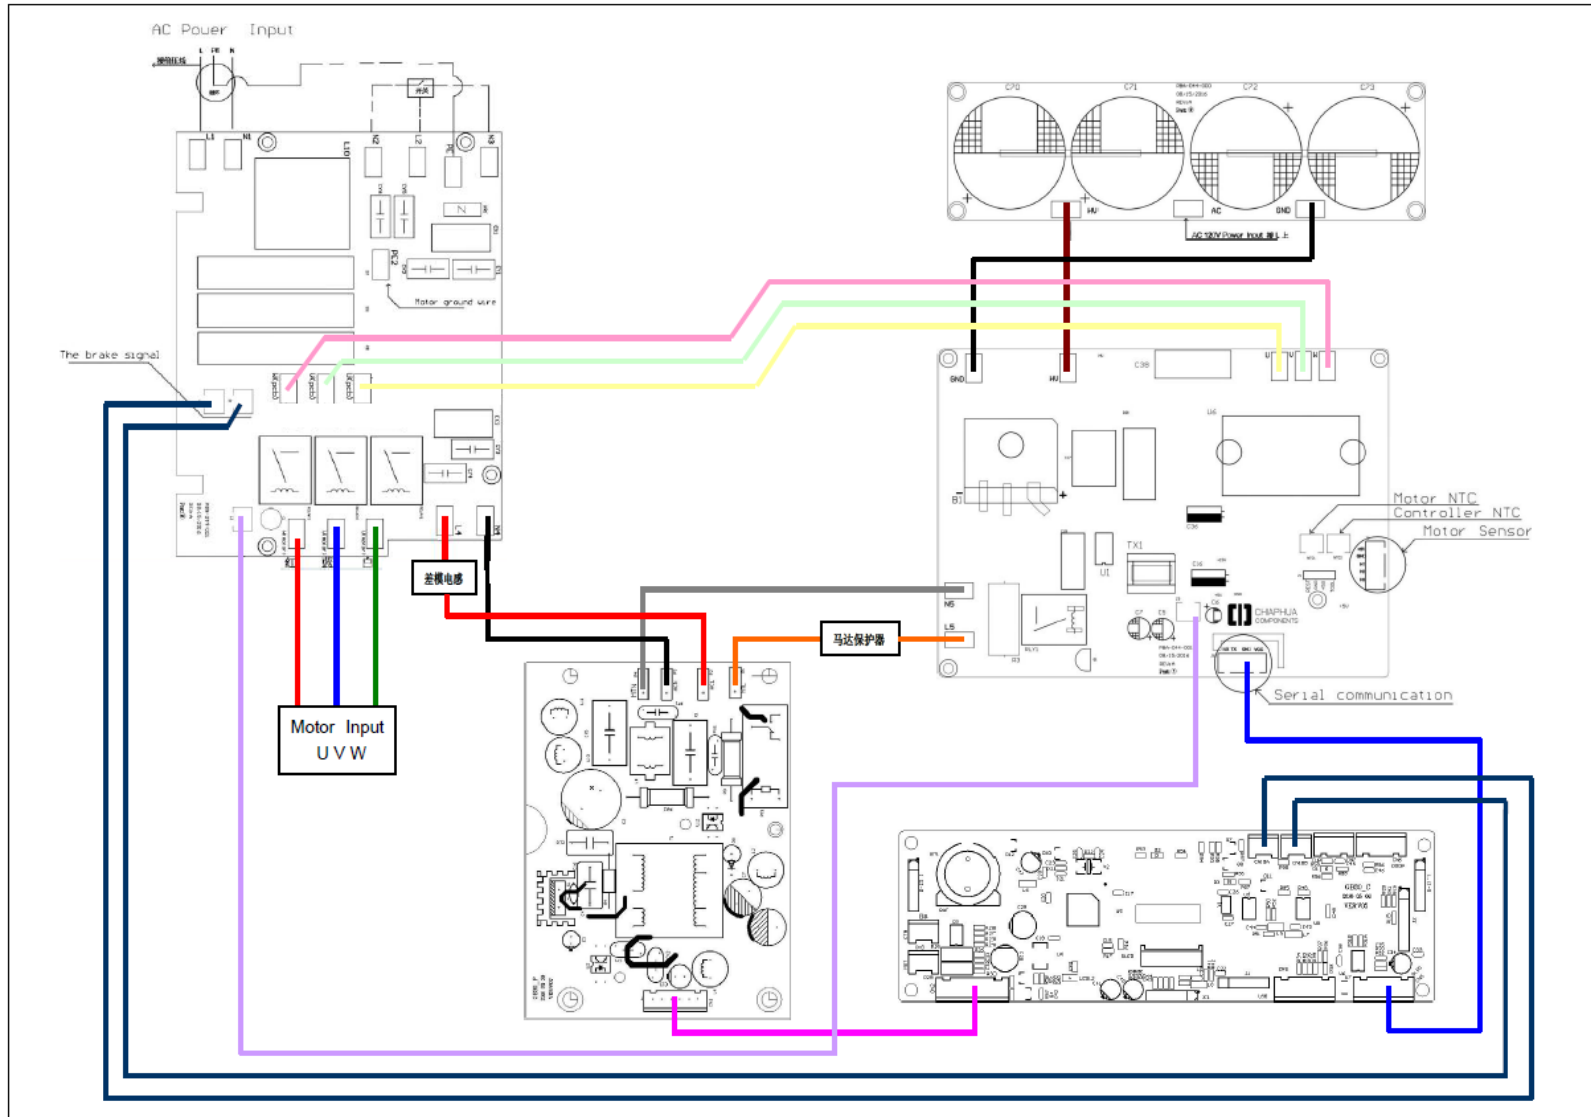

Wiring Diagram

PROPRIETARY RIGHTS NOTICE This document and all information contained within it is the property of Hamilton Beach Brands, Inc. (HBB). It is confidential and proprietary and has been provided to you for a limited purpose. It must be returned or destroyed upon request. Disclosure, reproduction or use of this document and any information contained within it, in full or in part, for any purpose is forbidden without the prior written consent of HBB. No photographs may be taken of any article fabricated or assembled from this document without the prior written consent of HBB.

  4421 Waterfront Drive Glen Allen, VA 23060	Revision Description:	Production Release.		Revision Date:	8/12/2019	Approved by:	DOC10207
	Request Number:	DOC10207		Page:	2 of 2	Document #:	530011700
	Issue Code(s):					Rev:	A