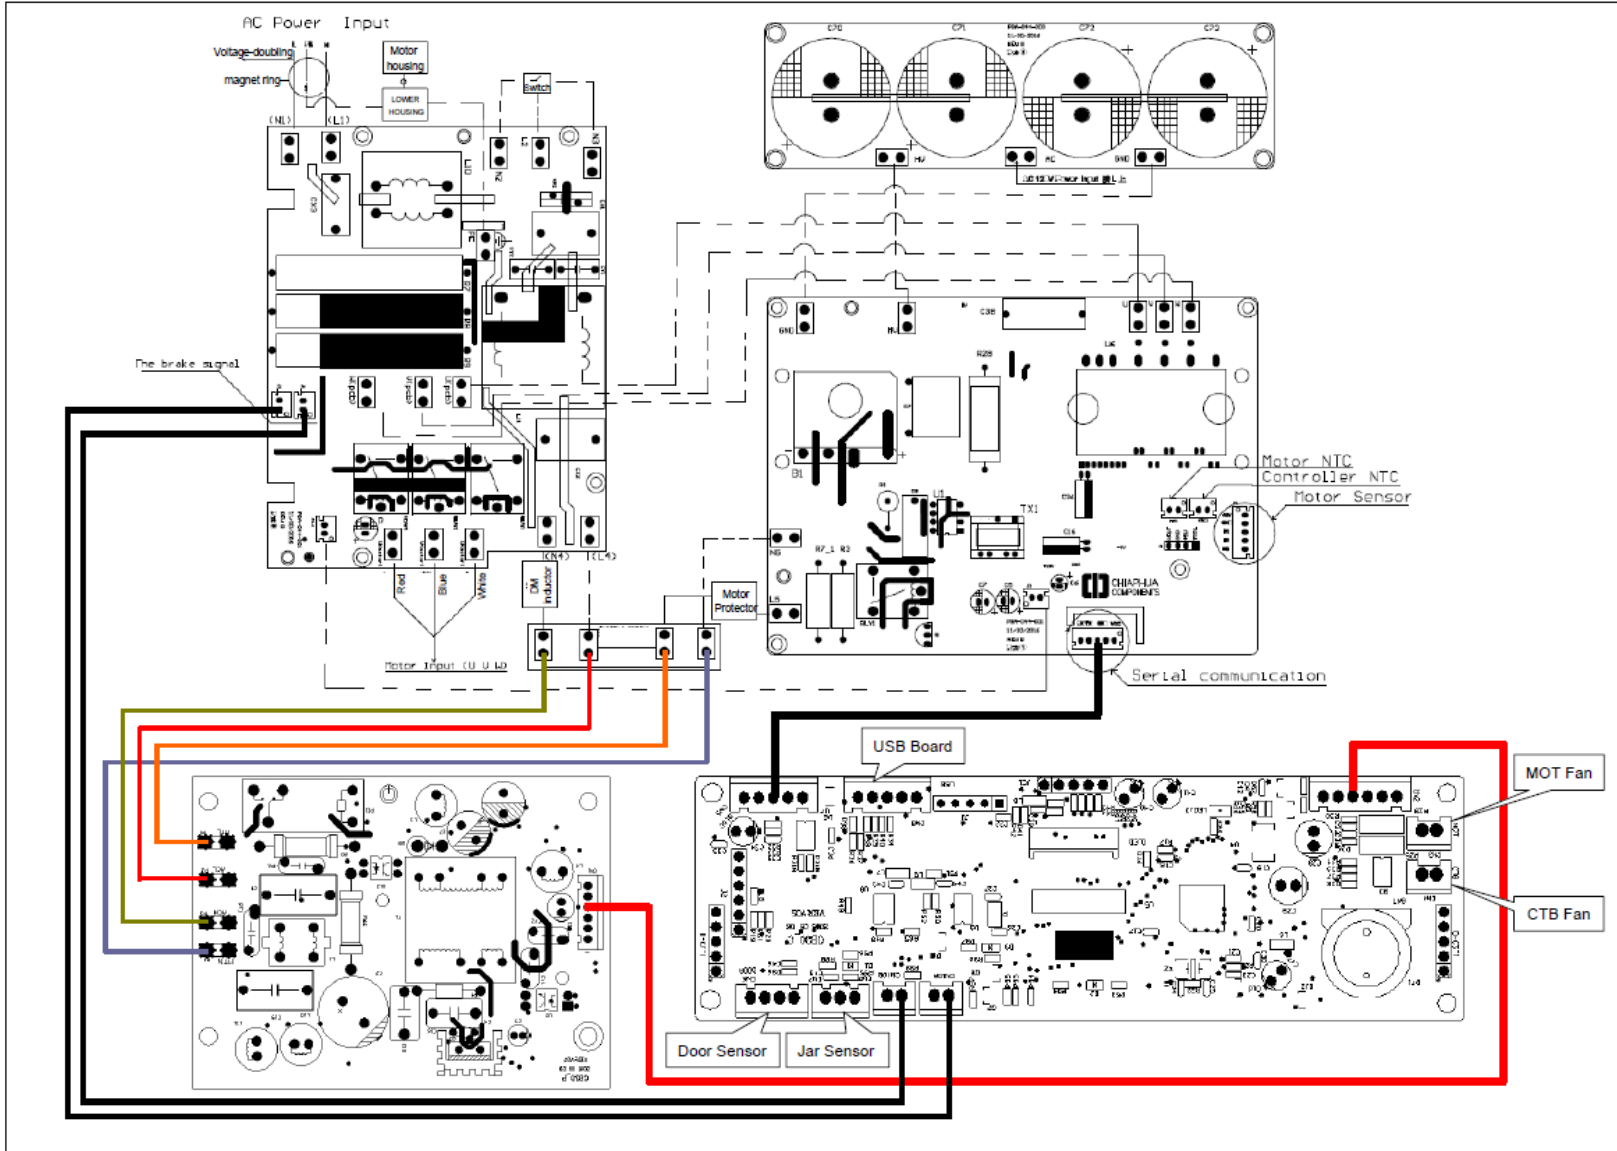

 <p>Hamilton Beach 4421 Waterfront Drive Glen Allen, VA 23060</p>	Revision Description:	Production Release.		Revision Date:	8/12/2019	Approved by:	DOC10207
	Request Number:	DOC10207		Page:	1 of 2	Document #:	530011700
	Issue Code(s):						Rev: A