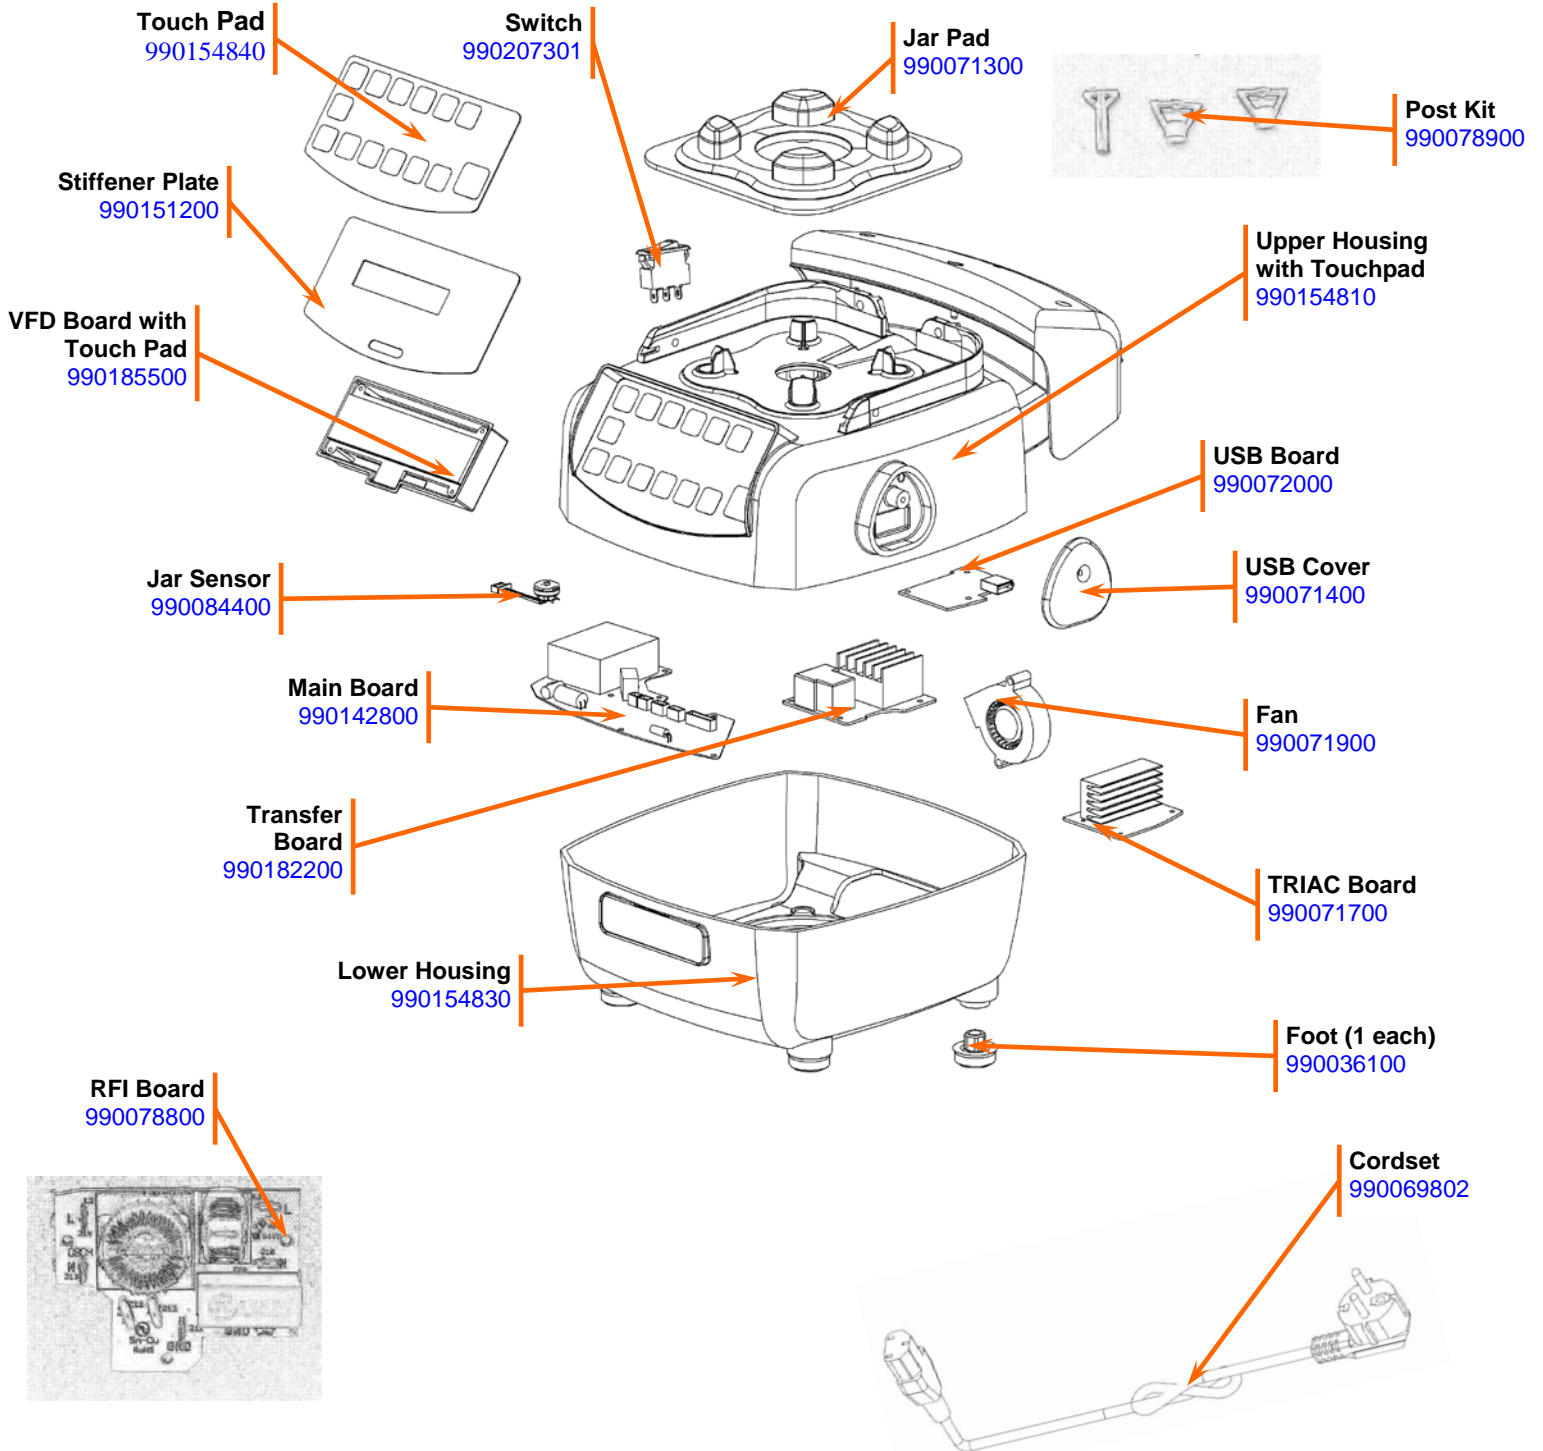

Parts and Accessories Diagram

Model HBH850-UK

PROPRIETARY RIGHTS NOTICE This document and all information contained within it is the property of Hamilton Beach Brands, Inc. (HBB). It is confidential and proprietary and has been provided to you for a limited purpose. It must be returned or destroyed upon request. Disclosure, reproduction or use of this document and any information contained within it, in full or in part, for any purpose is forbidden without the prior written consent of HBB. No photographs may be taken of any article fabricated or assembled from this document without the prior written consent of HBB.

Replacement Parts

Hamilton Beach 4421 Waterfront Drive Glen Allen, VA 23060	Revision Description:	Update Switch.						
	Request Number:	DOC7420	Revision Date:	2/2/2017	Approved by:	DOC7420		
	Issue Code(s):		Page:	1 of 4	Document #:	540087400	Rev:	C