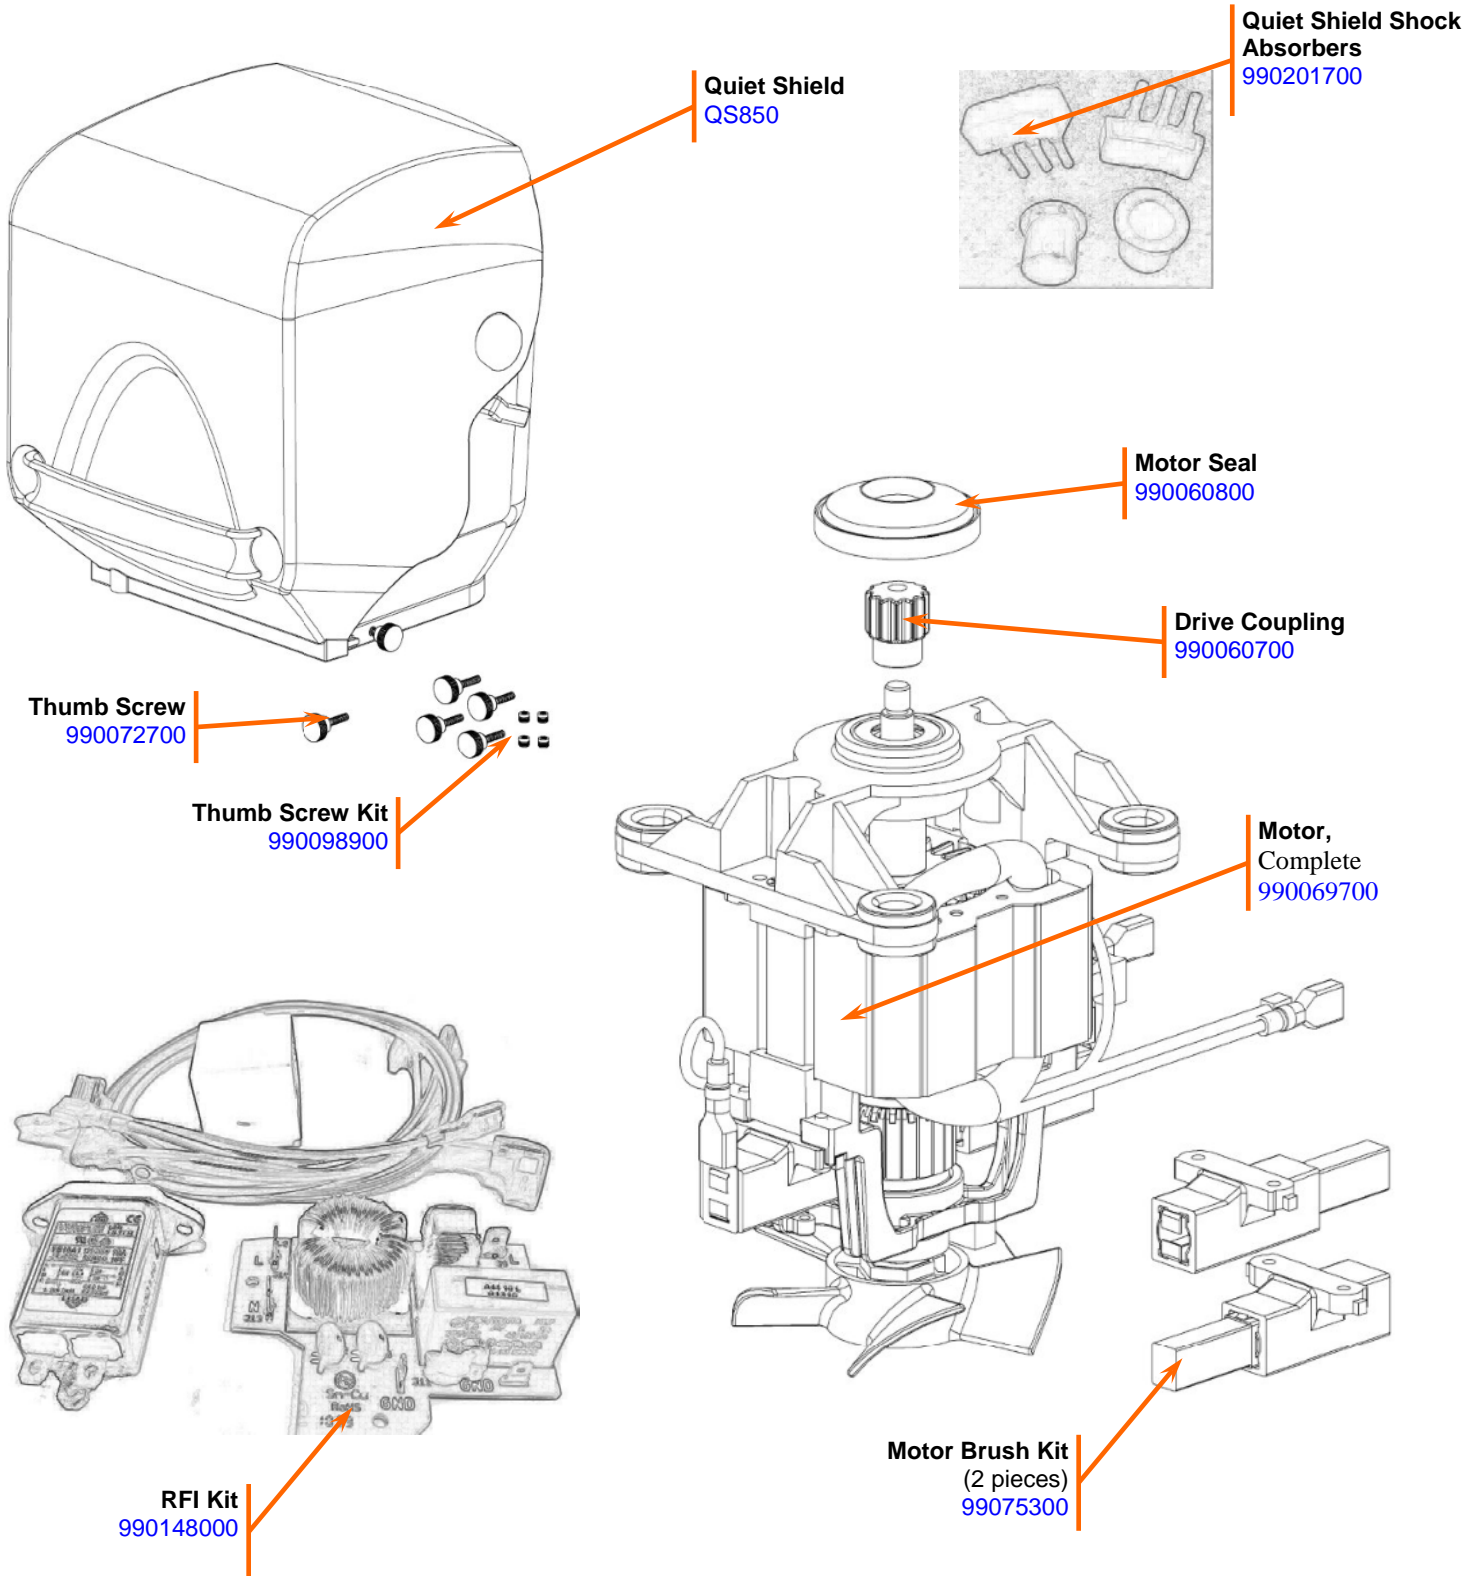

Parts and Accessories Diagram

Model HBH850-UK

PROPRIETARY RIGHTS NOTICE This document and all information contained within it is the property of Hamilton Beach Brands, Inc. (HBB). It is confidential and proprietary and has been provided to you for a limited purpose. It must be returned or destroyed upon request. Disclosure, reproduction or use of this document and any information contained within it, in full or in part, for any purpose is forbidden without the prior written consent of HBB. No photographs may be taken of any article fabricated or assembled from this document without the prior written consent of HBB.

  Hamilton Beach 4421 Waterfront Drive Glen Allen, VA 23060	Revision Description:	Update Switch.						
	Request Number:	DOC7420	Revision Date:	2/2/2017	Approved by:	DOC7420		
	Issue Code(s):		Page:	2 of 4	Document #:	540087400	Rev:	C